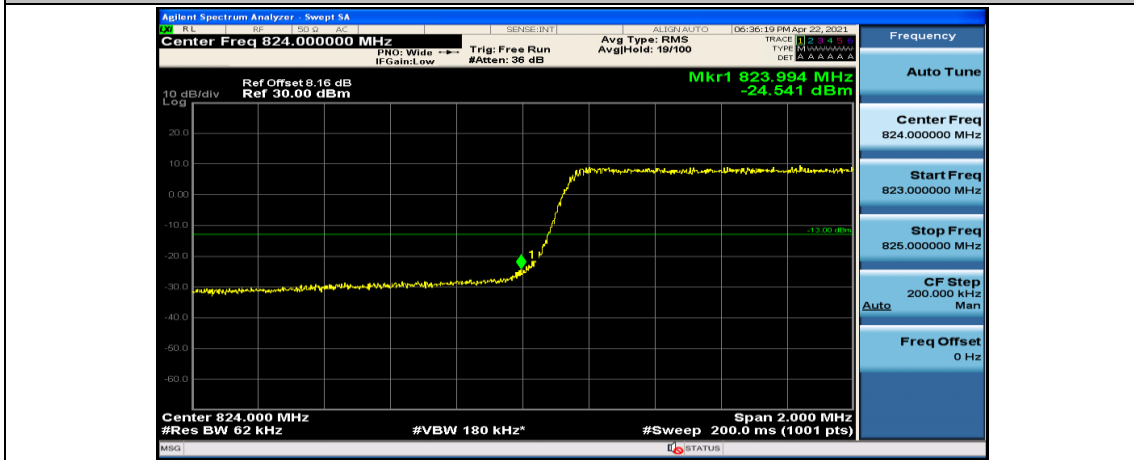

(Channel Bandwidth: 3 MHz)_LCH_QPSK_15RB#0