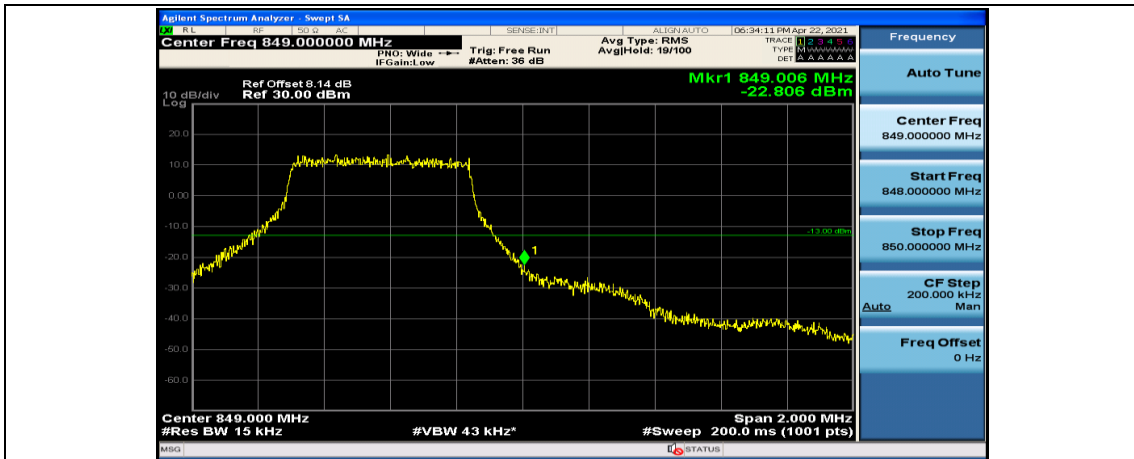

Channel Bandwidth: 5 MHz

Channel Bandwidth: 10 MHz

Appendix D: Band Edge

Test Graphs

Channel Bandwidth: 1.4 MHz

(Channel Bandwidth: 1.4 MHz)_HCH_QPSK_1RB#0

(Channel Bandwidth: 1.4 MHz)_HCH_QPSK_1RB#3

(Channel Bandwidth: 1.4 MHz)_HCH_QPSK_1RB#5

(Channel Bandwidth: 1.4 MHz)_HCH_QPSK_3RB#0

(Channel Bandwidth: 1.4 MHz)_HCH_QPSK_3RB#2

(Channel Bandwidth: 1.4 MHz)_HCH_QPSK_3RB#3

(Channel Bandwidth: 1.4 MHz) HCH_QPSK_6RB#0

(Channel Bandwidth: 1.4 MHz) LCH_16QAM_1RB#0