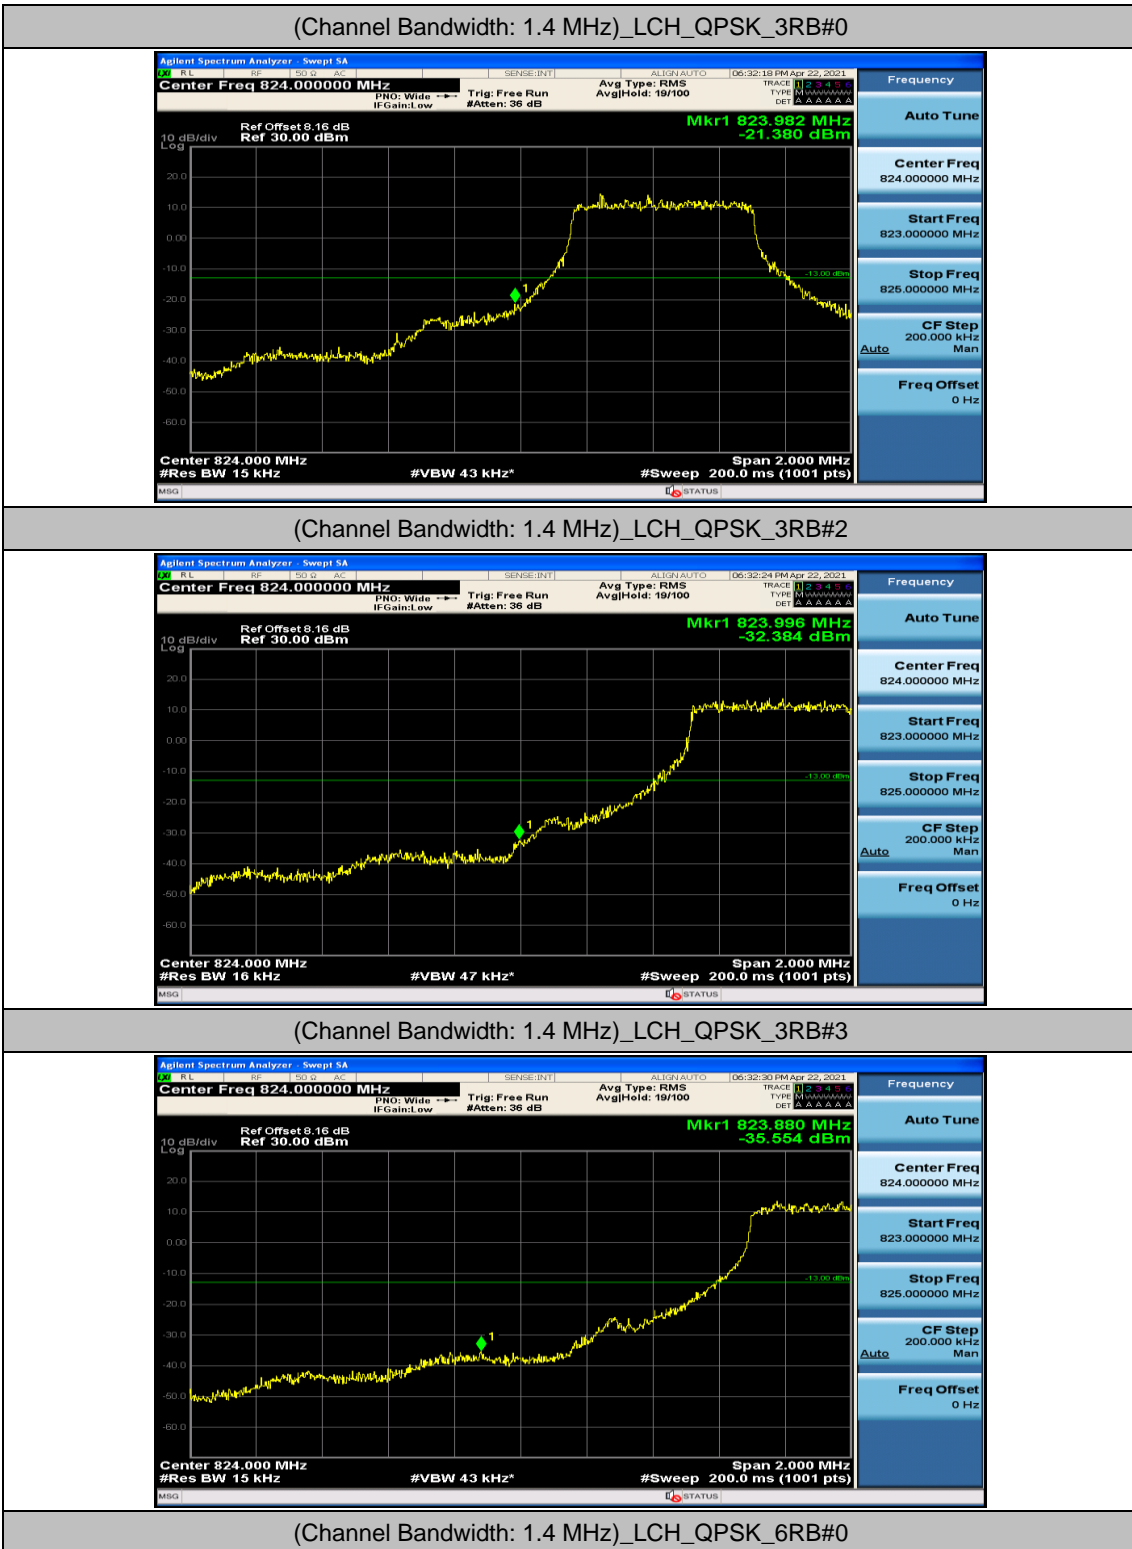

Channel Bandwidth: 5 MHz

Channel Bandwidth: 10 MHz

Appendix D: Band Edge

Test Graphs

Channel Bandwidth: 1.4 MHz

(Channel Bandwidth: 1.4 MHz)_HCH_QPSK_1RB#0

(Channel Bandwidth: 1.4 MHz)_HCH_QPSK_1RB#3

(Channel Bandwidth: 1.4 MHz)_HCH_QPSK_1RB#5

(Channel Bandwidth: 1.4 MHz)_HCH_QPSK_3RB#0

(Channel Bandwidth: 1.4 MHz)_HCH_QPSK_3RB#2

(Channel Bandwidth: 1.4 MHz)_HCH_QPSK_3RB#3

(Channel Bandwidth: 1.4 MHz) HCH_QPSK_6RB#0

(Channel Bandwidth: 1.4 MHz) LCH_16QAM_1RB#0

(Channel Bandwidth: 1.4 MHz) LCH_16QAM_1RB#3

(Channel Bandwidth: 1.4 MHz)_LCH_16QAM_1RB#5

(Channel Bandwidth: 1.4 MHz)_LCH_16QAM_3RB#0

(Channel Bandwidth: 1.4 MHz)_LCH_16QAM_3RB#2

(Channel Bandwidth: 1.4 MHz)_LCH_16QAM_3RB#3