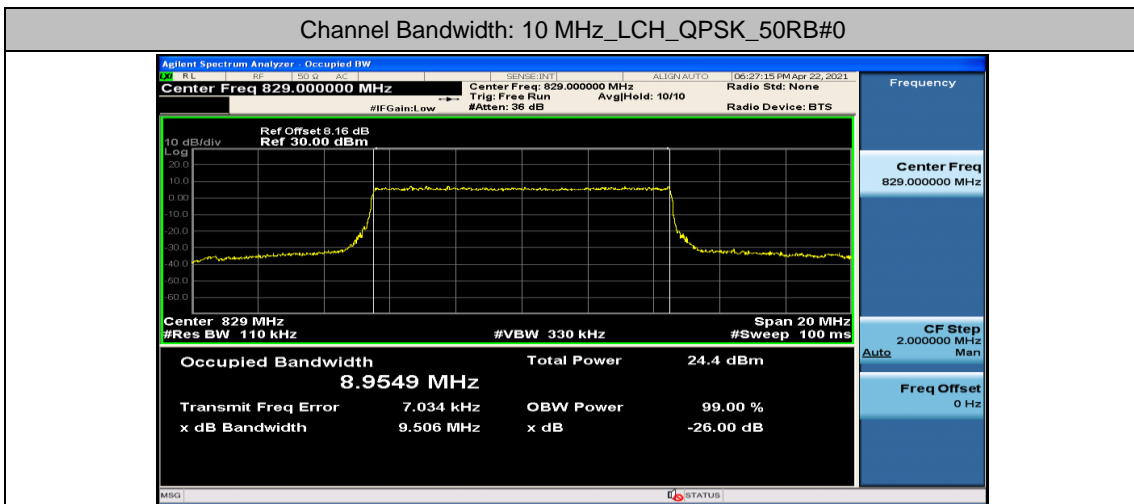

Channel Bandwidth: 5 MHz

Channel Bandwidth: 10 MHz

Appendix D: Band Edge

Test Graphs

Channel Bandwidth: 1.4 MHz

(Channel Bandwidth: 1.4 MHz)_HCH_QPSK_1RB#0

(Channel Bandwidth: 1.4 MHz)_HCH_QPSK_1RB#3

(Channel Bandwidth: 1.4 MHz)_HCH_QPSK_1RB#5

(Channel Bandwidth: 1.4 MHz)_HCH_QPSK_3RB#0

(Channel Bandwidth: 1.4 MHz)_HCH_QPSK_3RB#2

(Channel Bandwidth: 1.4 MHz)_HCH_QPSK_3RB#3

(Channel Bandwidth: 1.4 MHz) HCH_QPSK_6RB#0

(Channel Bandwidth: 1.4 MHz) LCH_16QAM_1RB#0