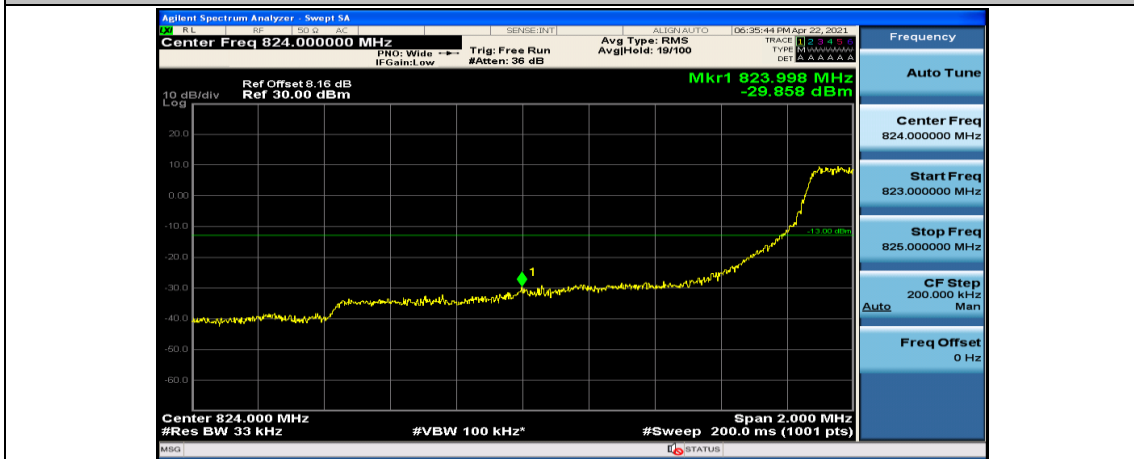

(Channel Bandwidth: 3 MHz)_LCH_QPSK_8RB#4