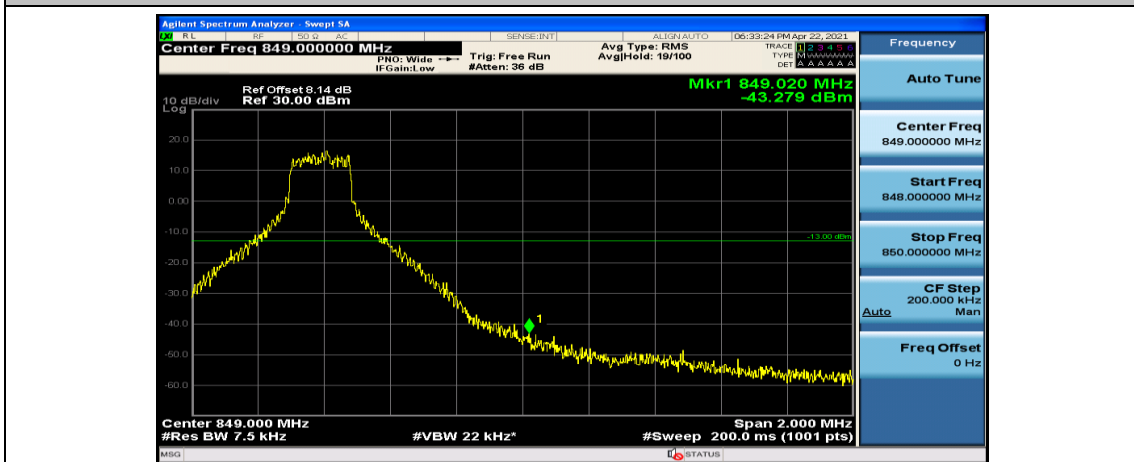

Channel Bandwidth: 5 MHz

Channel Bandwidth: 10 MHz

Appendix D: Band Edge

Test Graphs

Channel Bandwidth: 1.4 MHz

(Channel Bandwidth: 1.4 MHz)_HCH_QPSK_1RB#0

(Channel Bandwidth: 1.4 MHz)_HCH_QPSK_1RB#3

(Channel Bandwidth: 1.4 MHz)_HCH_QPSK_1RB#5

(Channel Bandwidth: 1.4 MHz)_HCH_QPSK_3RB#0

(Channel Bandwidth: 1.4 MHz)_HCH_QPSK_3RB#2

(Channel Bandwidth: 1.4 MHz)_HCH_QPSK_3RB#3

(Channel Bandwidth: 1.4 MHz) HCH_QPSK_6RB#0

(Channel Bandwidth: 1.4 MHz) LCH_16QAM_1RB#0