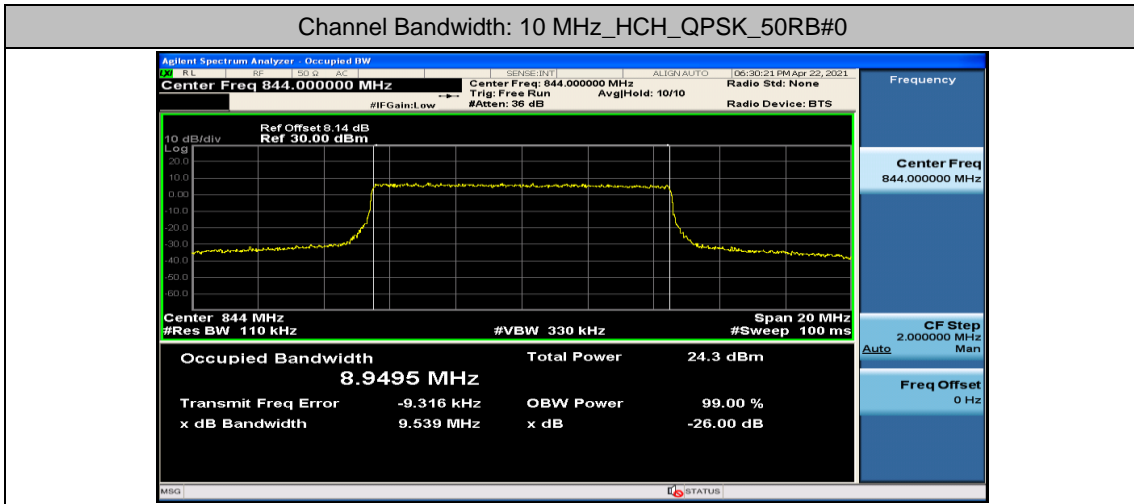

Channel Bandwidth: 5 MHz

Channel Bandwidth: 10 MHz

Appendix D: Band Edge

Test Graphs

Channel Bandwidth: 1.4 MHz

(Channel Bandwidth: 1.4 MHz)_HCH_QPSK_1RB#0

(Channel Bandwidth: 1.4 MHz)_HCH_QPSK_1RB#3

(Channel Bandwidth: 1.4 MHz)_HCH_QPSK_1RB#5

(Channel Bandwidth: 1.4 MHz)_HCH_QPSK_3RB#0

(Channel Bandwidth: 1.4 MHz)_HCH_QPSK_3RB#2

(Channel Bandwidth: 1.4 MHz)_HCH_QPSK_3RB#3

(Channel Bandwidth: 1.4 MHz) HCH_QPSK_6RB#0

(Channel Bandwidth: 1.4 MHz) LCH_16QAM_1RB#0