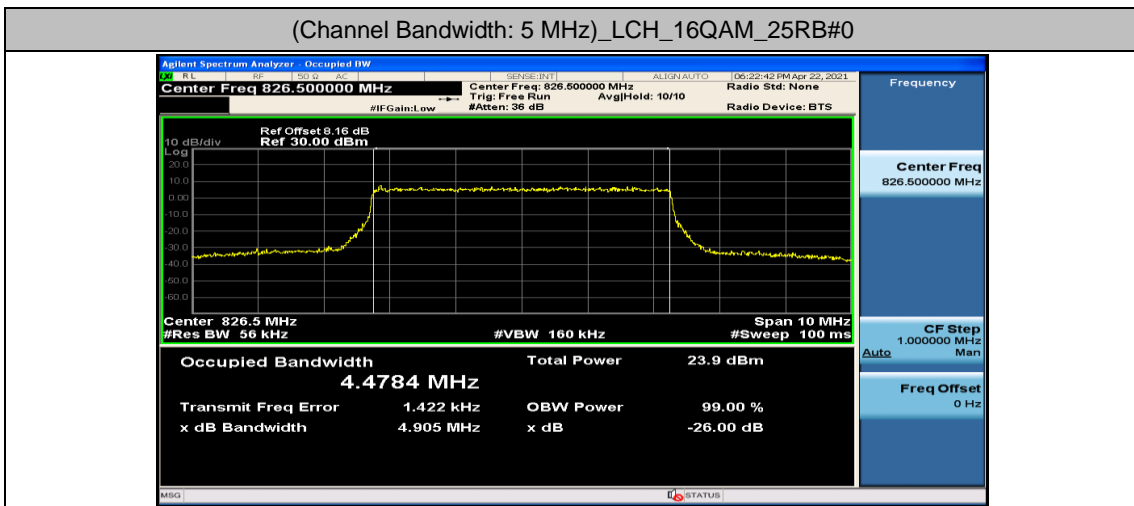

Channel Bandwidth: 5 MHz

Channel Bandwidth: 10 MHz

Appendix D: Band Edge

Test Graphs

Channel Bandwidth: 1.4 MHz

(Channel Bandwidth: 1.4 MHz)_HCH_QPSK_1RB#0

(Channel Bandwidth: 1.4 MHz)_HCH_QPSK_1RB#3

(Channel Bandwidth: 1.4 MHz)_HCH_QPSK_1RB#5

(Channel Bandwidth: 1.4 MHz)_HCH_QPSK_3RB#0

(Channel Bandwidth: 1.4 MHz)_HCH_QPSK_3RB#2

(Channel Bandwidth: 1.4 MHz)_HCH_QPSK_3RB#3

(Channel Bandwidth: 1.4 MHz) HCH_QPSK_6RB#0

(Channel Bandwidth: 1.4 MHz) LCH_16QAM_1RB#0