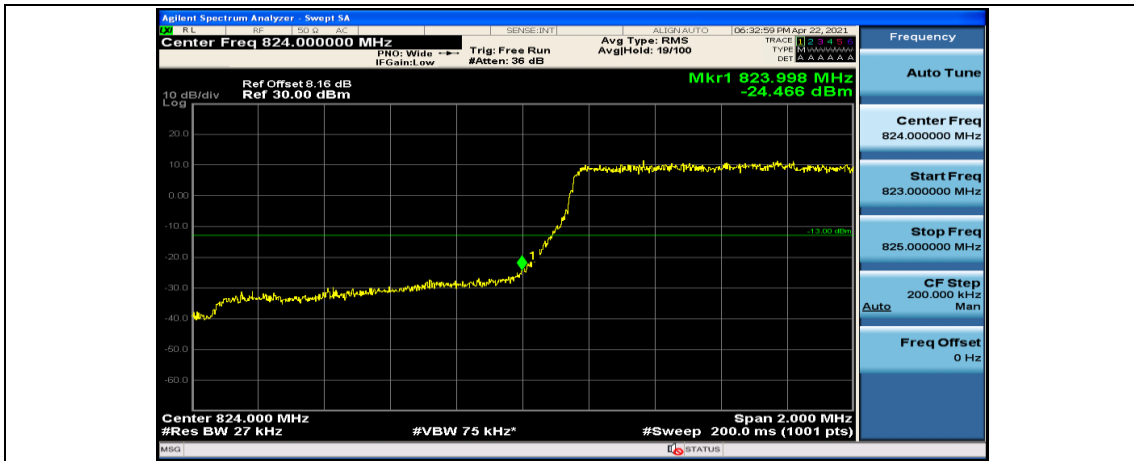

Channel Bandwidth: 5 MHz

Channel Bandwidth: 10 MHz

Appendix D: Band Edge

Test Graphs

Channel Bandwidth: 1.4 MHz

(Channel Bandwidth: 1.4 MHz)_HCH_QPSK_1RB#0

(Channel Bandwidth: 1.4 MHz)_HCH_QPSK_1RB#3

(Channel Bandwidth: 1.4 MHz)_HCH_QPSK_1RB#5

(Channel Bandwidth: 1.4 MHz)_HCH_QPSK_3RB#0

(Channel Bandwidth: 1.4 MHz)_HCH_QPSK_3RB#2

(Channel Bandwidth: 1.4 MHz)_HCH_QPSK_3RB#3

(Channel Bandwidth: 1.4 MHz) HCH_QPSK_6RB#0

(Channel Bandwidth: 1.4 MHz) LCH_16QAM_1RB#0