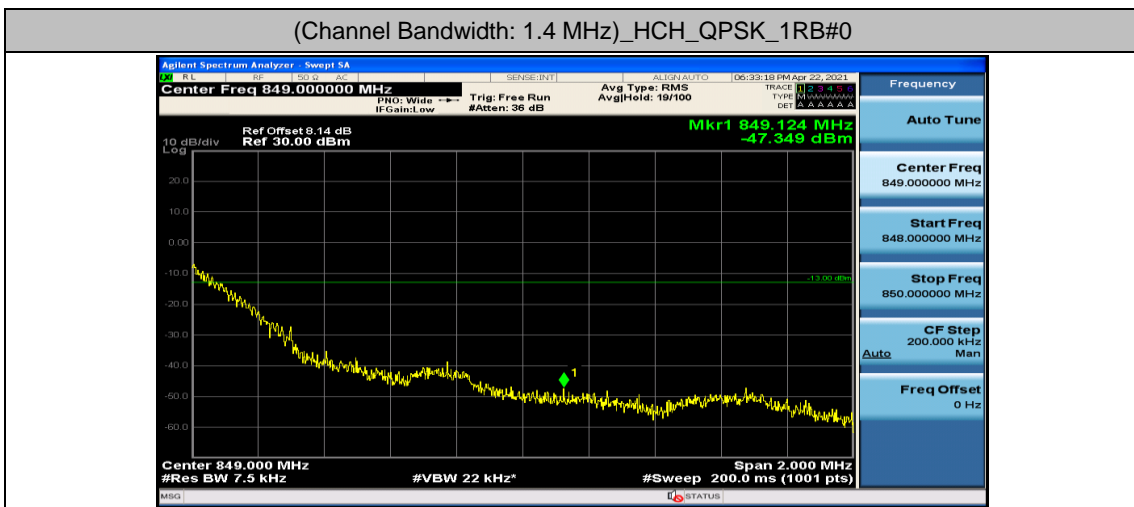

Channel Bandwidth: 5 MHz

Channel Bandwidth: 10 MHz

Appendix D: Band Edge

Test Graphs

Channel Bandwidth: 1.4 MHz

(Channel Bandwidth: 1.4 MHz)_HCH_QPSK_1RB#0

(Channel Bandwidth: 1.4 MHz)_HCH_QPSK_1RB#3

(Channel Bandwidth: 1.4 MHz)_HCH_QPSK_1RB#5

(Channel Bandwidth: 1.4 MHz)_HCH_QPSK_3RB#0

(Channel Bandwidth: 1.4 MHz)_HCH_QPSK_3RB#2

(Channel Bandwidth: 1.4 MHz)_HCH_QPSK_3RB#3

(Channel Bandwidth: 1.4 MHz) HCH_QPSK_6RB#0

(Channel Bandwidth: 1.4 MHz) LCH_16QAM_1RB#0