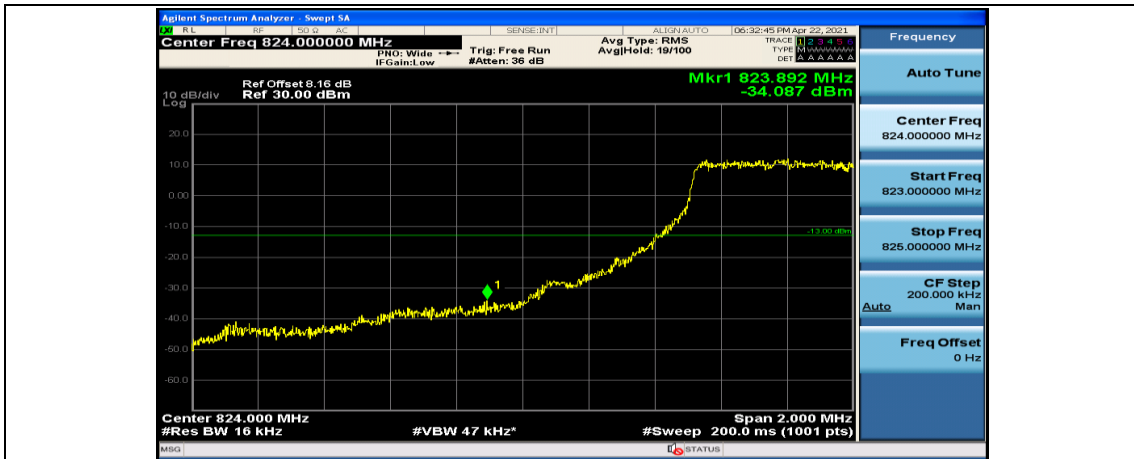

(Channel Bandwidth: 1.4 MHz) LCH_16QAM_1RB#3

(Channel Bandwidth: 1.4 MHz)_LCH_16QAM_1RB#5

(Channel Bandwidth: 1.4 MHz)_LCH_16QAM_3RB#0

(Channel Bandwidth: 1.4 MHz)_LCH_16QAM_3RB#2

(Channel Bandwidth: 1.4 MHz)_LCH_16QAM_3RB#3

(Channel Bandwidth: 1.4 MHz)_LCH_16QAM_6RB#0

(Channel Bandwidth: 1.4 MHz)_HCH_16QAM_1RB#0

(Channel Bandwidth: 1.4 MHz)_HCH_16QAM_1RB#3

(Channel Bandwidth: 1.4 MHz)_HCH_16QAM_1RB#5

(Channel Bandwidth: 1.4 MHz)_HCH_16QAM_3RB#0