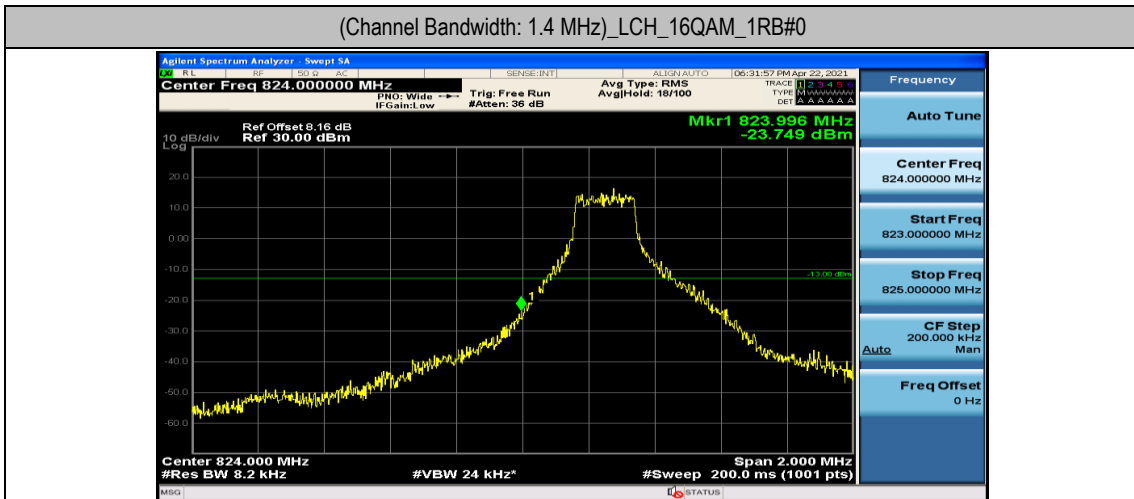

(Channel Bandwidth: 1.4 MHz)_HCH_QPSK_3RB#0

(Channel Bandwidth: 1.4 MHz)_HCH_QPSK_3RB#2

(Channel Bandwidth: 1.4 MHz)_HCH_QPSK_3RB#3

(Channel Bandwidth: 1.4 MHz) HCH_QPSK_6RB#0

(Channel Bandwidth: 1.4 MHz) LCH_16QAM_1RB#0

(Channel Bandwidth: 1.4 MHz) LCH_16QAM_1RB#3

(Channel Bandwidth: 1.4 MHz)_LCH_16QAM_1RB#5

(Channel Bandwidth: 1.4 MHz)_LCH_16QAM_3RB#0

(Channel Bandwidth: 1.4 MHz)_LCH_16QAM_3RB#2

(Channel Bandwidth: 1.4 MHz)_LCH_16QAM_3RB#3