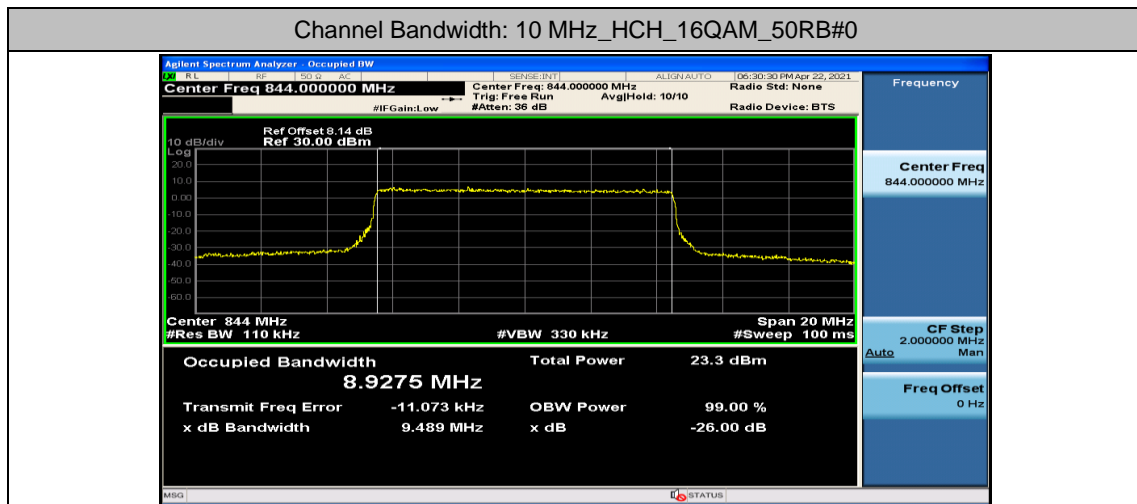

Channel Bandwidth: 5 MHz

Channel Bandwidth: 10 MHz

Appendix D: Band Edge

Test Graphs

Channel Bandwidth: 1.4 MHz

(Channel Bandwidth: 1.4 MHz)_HCH_QPSK_1RB#0

(Channel Bandwidth: 1.4 MHz)_HCH_QPSK_1RB#3

(Channel Bandwidth: 1.4 MHz)_HCH_QPSK_1RB#5

(Channel Bandwidth: 1.4 MHz)_HCH_QPSK_3RB#0

(Channel Bandwidth: 1.4 MHz)_HCH_QPSK_3RB#2

(Channel Bandwidth: 1.4 MHz)_HCH_QPSK_3RB#3

(Channel Bandwidth: 1.4 MHz) HCH_QPSK_6RB#0

(Channel Bandwidth: 1.4 MHz) LCH_16QAM_1RB#0