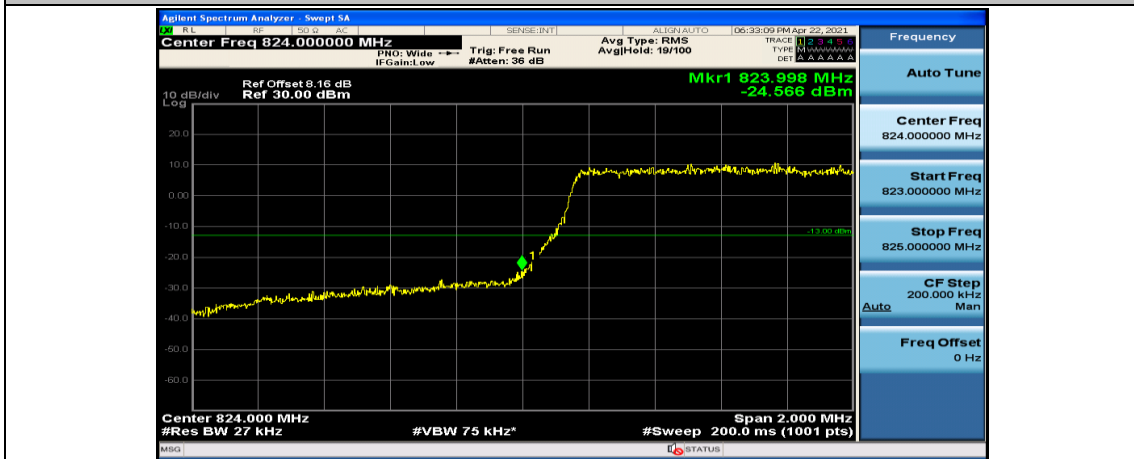

(Channel Bandwidth: 1.4 MHz) LCH_16QAM_1RB#3

(Channel Bandwidth: 1.4 MHz)_LCH_16QAM_1RB#5

(Channel Bandwidth: 1.4 MHz)_LCH_16QAM_3RB#0

(Channel Bandwidth: 1.4 MHz)_LCH_16QAM_3RB#2

(Channel Bandwidth: 1.4 MHz)_LCH_16QAM_3RB#3

(Channel Bandwidth: 1.4 MHz)_LCH_16QAM_6RB#0

(Channel Bandwidth: 1.4 MHz)_HCH_16QAM_1RB#0

(Channel Bandwidth: 1.4 MHz)_HCH_16QAM_1RB#3

(Channel Bandwidth: 1.4 MHz)_HCH_16QAM_1RB#5

(Channel Bandwidth: 1.4 MHz)_HCH_16QAM_3RB#0