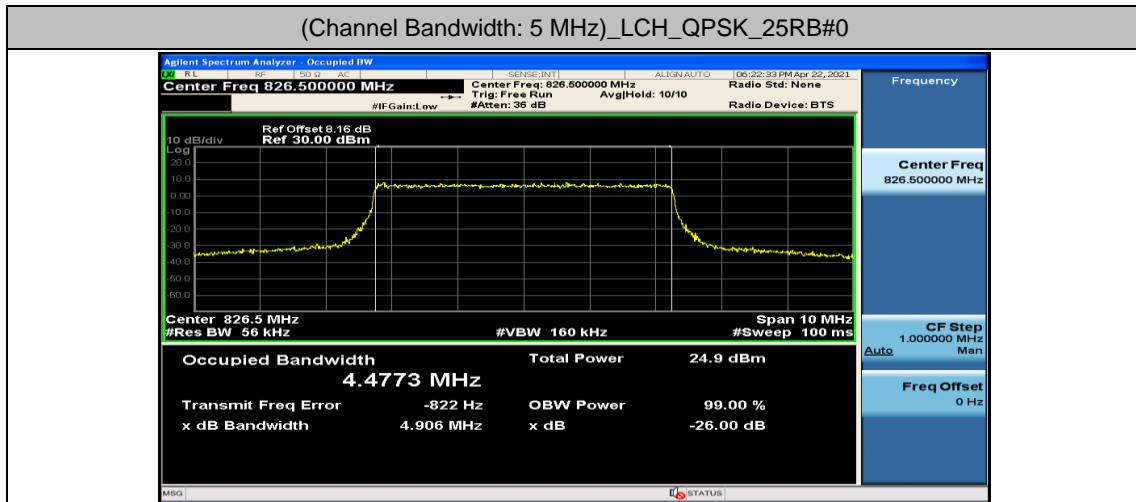

Channel Bandwidth: 5 MHz

Channel Bandwidth: 10 MHz

Appendix D: Band Edge

Test Graphs

Channel Bandwidth: 1.4 MHz

(Channel Bandwidth: 1.4 MHz)_HCH_QPSK_1RB#0

(Channel Bandwidth: 1.4 MHz)_HCH_QPSK_1RB#3

(Channel Bandwidth: 1.4 MHz)_HCH_QPSK_1RB#5

(Channel Bandwidth: 1.4 MHz)_HCH_QPSK_3RB#0

(Channel Bandwidth: 1.4 MHz)_HCH_QPSK_3RB#2

(Channel Bandwidth: 1.4 MHz)_HCH_QPSK_3RB#3

(Channel Bandwidth: 1.4 MHz) HCH_QPSK_6RB#0

(Channel Bandwidth: 1.4 MHz) LCH_16QAM_1RB#0