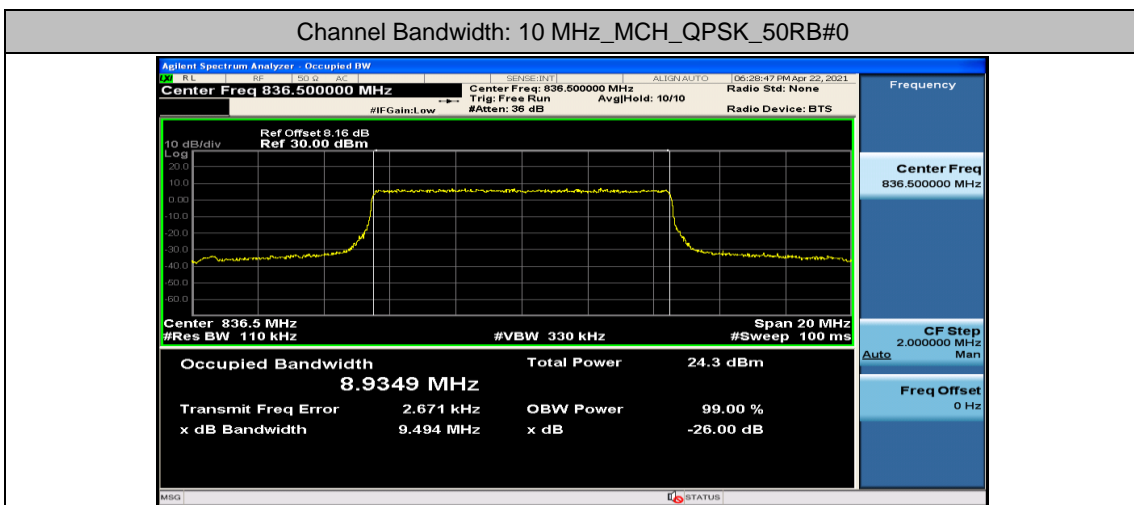

Channel Bandwidth: 5 MHz

Channel Bandwidth: 10 MHz

Appendix D: Band Edge

Test Graphs

Channel Bandwidth: 1.4 MHz

(Channel Bandwidth: 1.4 MHz)_HCH_QPSK_1RB#0

(Channel Bandwidth: 1.4 MHz)_HCH_QPSK_1RB#3

(Channel Bandwidth: 1.4 MHz)_HCH_QPSK_1RB#5

(Channel Bandwidth: 1.4 MHz)_HCH_QPSK_3RB#0

(Channel Bandwidth: 1.4 MHz)_HCH_QPSK_3RB#2

(Channel Bandwidth: 1.4 MHz)_HCH_QPSK_3RB#3

(Channel Bandwidth: 1.4 MHz) HCH_QPSK_6RB#0

(Channel Bandwidth: 1.4 MHz) LCH_16QAM_1RB#0