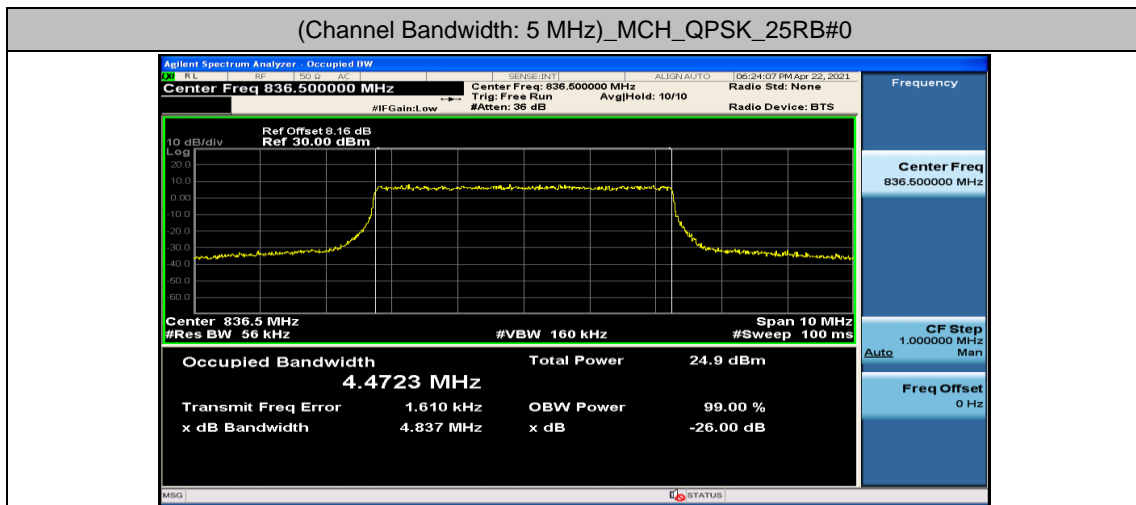

Channel Bandwidth: 5 MHz

Channel Bandwidth: 10 MHz

Appendix D: Band Edge

Test Graphs

Channel Bandwidth: 1.4 MHz

(Channel Bandwidth: 1.4 MHz)_HCH_QPSK_1RB#0

(Channel Bandwidth: 1.4 MHz)_HCH_QPSK_1RB#3

(Channel Bandwidth: 1.4 MHz)_HCH_QPSK_1RB#5

(Channel Bandwidth: 1.4 MHz)_HCH_QPSK_3RB#0

(Channel Bandwidth: 1.4 MHz)_HCH_QPSK_3RB#2

(Channel Bandwidth: 1.4 MHz)_HCH_QPSK_3RB#3

(Channel Bandwidth: 1.4 MHz) HCH_QPSK_6RB#0

(Channel Bandwidth: 1.4 MHz) LCH_16QAM_1RB#0