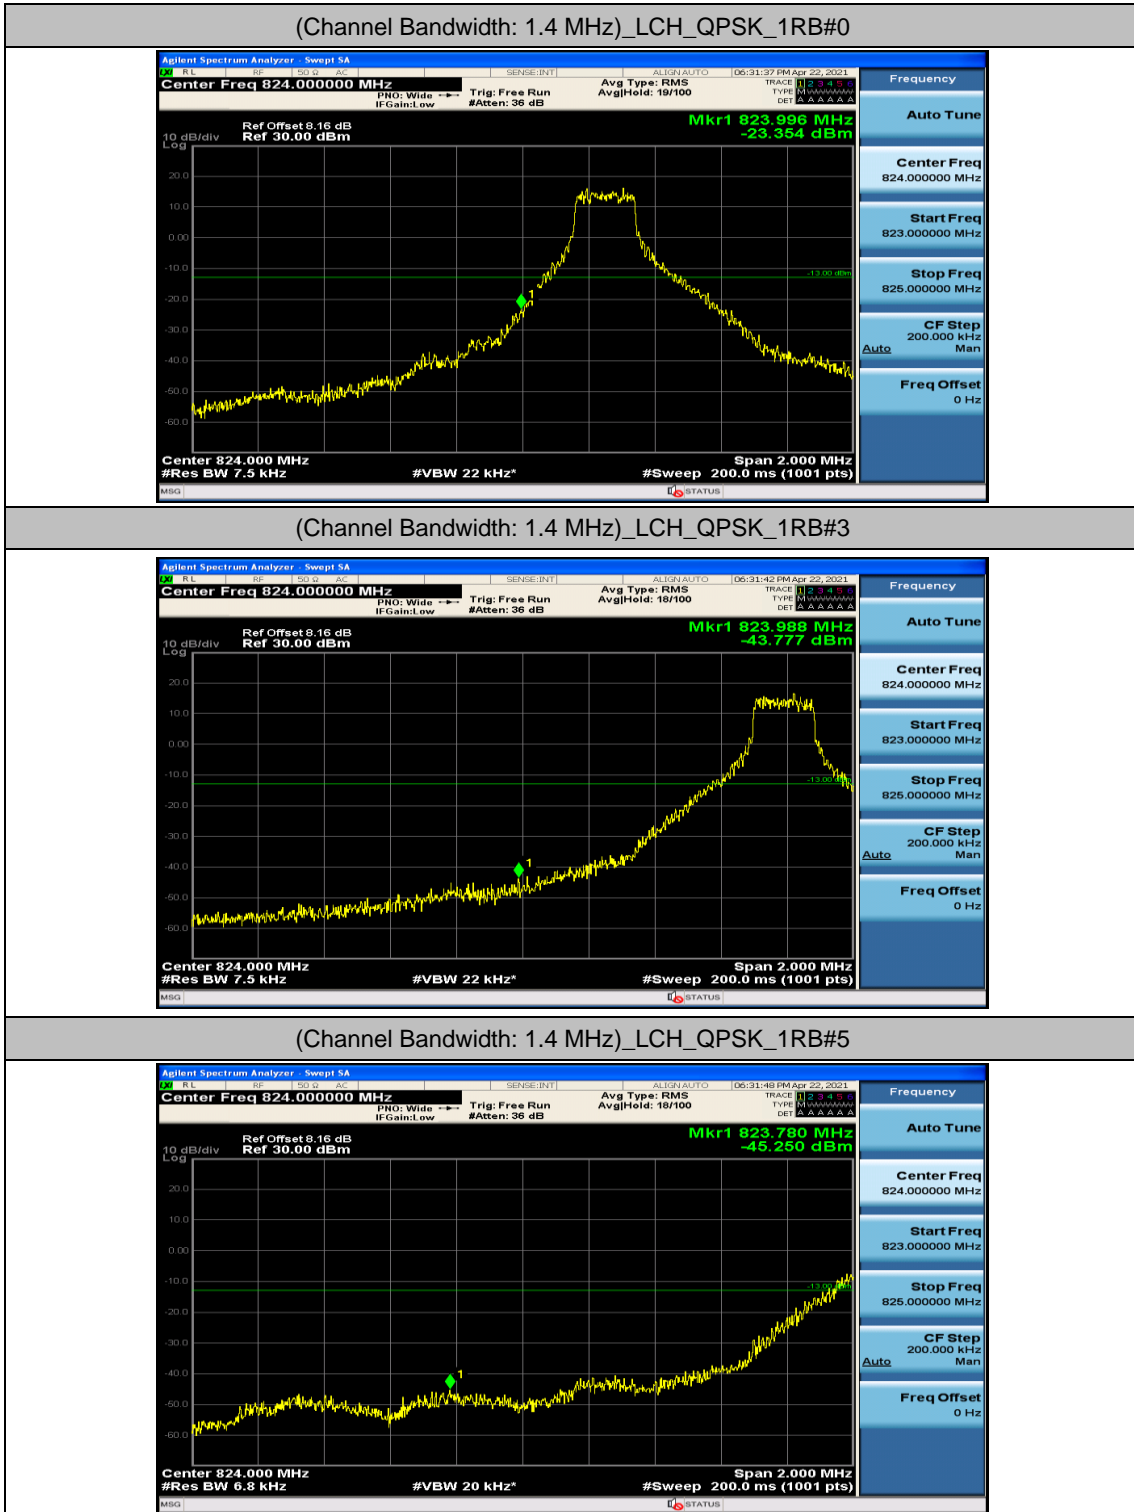

Channel Bandwidth: 5 MHz

Channel Bandwidth: 10 MHz

Appendix D: Band Edge

Test Graphs

Channel Bandwidth: 1.4 MHz

(Channel Bandwidth: 1.4 MHz)_HCH_QPSK_1RB#0

(Channel Bandwidth: 1.4 MHz)_HCH_QPSK_1RB#3

(Channel Bandwidth: 1.4 MHz)_HCH_QPSK_1RB#5

(Channel Bandwidth: 1.4 MHz)_HCH_QPSK_3RB#0

(Channel Bandwidth: 1.4 MHz)_HCH_QPSK_3RB#2

(Channel Bandwidth: 1.4 MHz)_HCH_QPSK_3RB#3

(Channel Bandwidth: 1.4 MHz) HCH_QPSK_6RB#0

(Channel Bandwidth: 1.4 MHz) LCH_16QAM_1RB#0