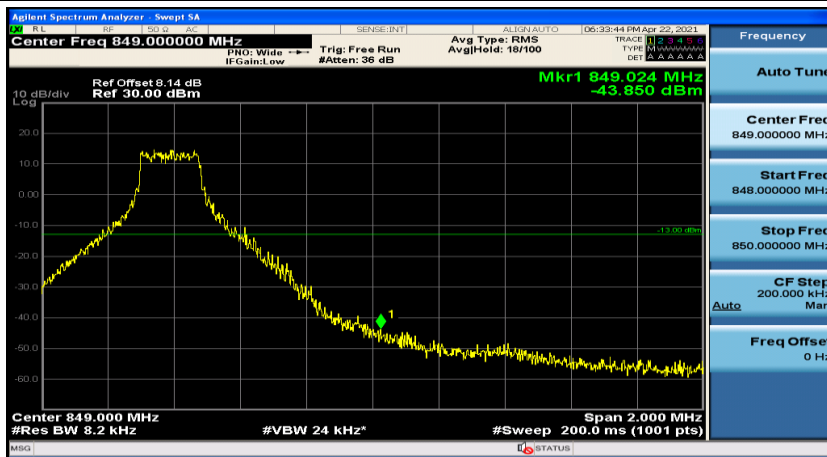

(Channel Bandwidth: 1.4 MHz)_HCH_16QAM_1RB#3