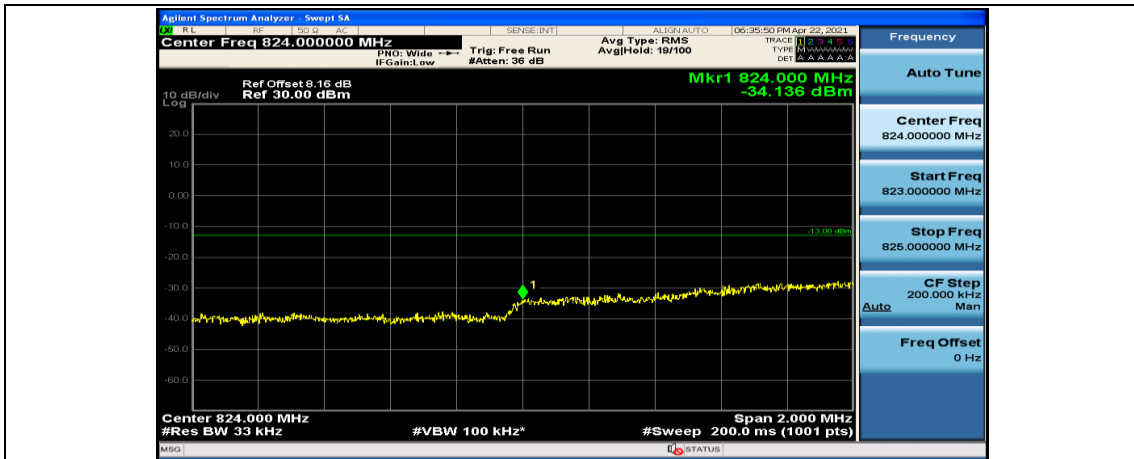

(Channel Bandwidth: 3 MHz)_LCH_QPSK_8RB#7