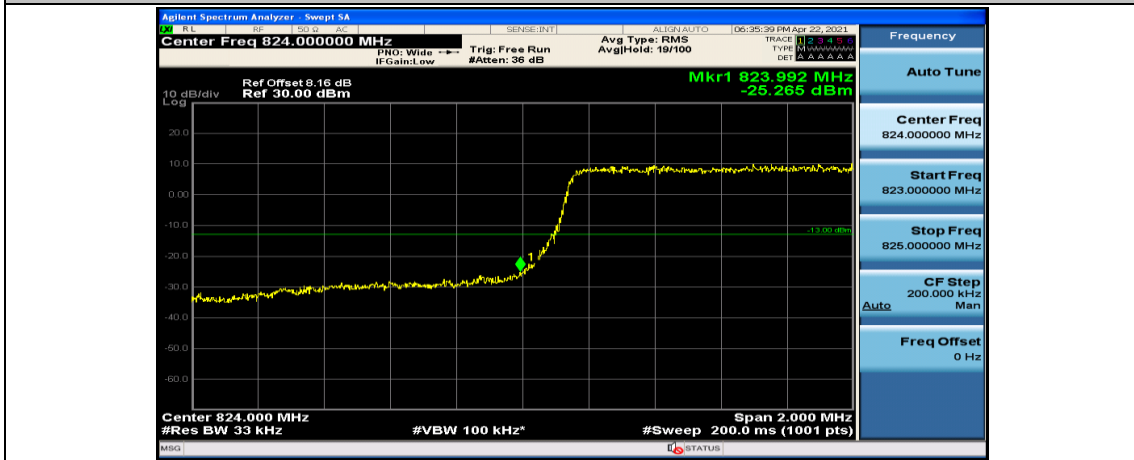

(Channel Bandwidth: 1.4 MHz)_HCH_16QAM_3RB#2

(Channel Bandwidth: 1.4 MHz)_HCH_16QAM_3RB#3

(Channel Bandwidth: 1.4 MHz)_HCH_16QAM_6RB#0

Channel Bandwidth: 3 MHz

(Channel Bandwidth: 3 MHz)_LCH_QPSK_1RB#14

(Channel Bandwidth: 3 MHz)_LCH_QPSK_8RB#0