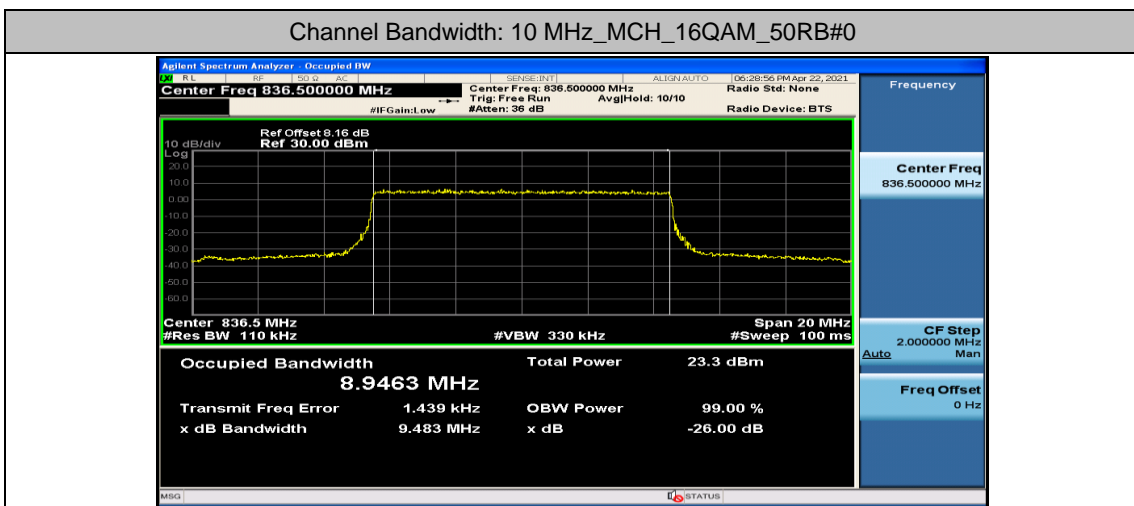

Channel Bandwidth: 5 MHz

Channel Bandwidth: 10 MHz

Appendix D: Band Edge

Test Graphs

Channel Bandwidth: 1.4 MHz

(Channel Bandwidth: 1.4 MHz)_HCH_QPSK_1RB#0

(Channel Bandwidth: 1.4 MHz)_HCH_QPSK_1RB#3

(Channel Bandwidth: 1.4 MHz)_HCH_QPSK_1RB#5

(Channel Bandwidth: 1.4 MHz)_HCH_QPSK_3RB#0

(Channel Bandwidth: 1.4 MHz)_HCH_QPSK_3RB#2

(Channel Bandwidth: 1.4 MHz)_HCH_QPSK_3RB#3

(Channel Bandwidth: 1.4 MHz) HCH_QPSK_6RB#0

(Channel Bandwidth: 1.4 MHz) LCH_16QAM_1RB#0