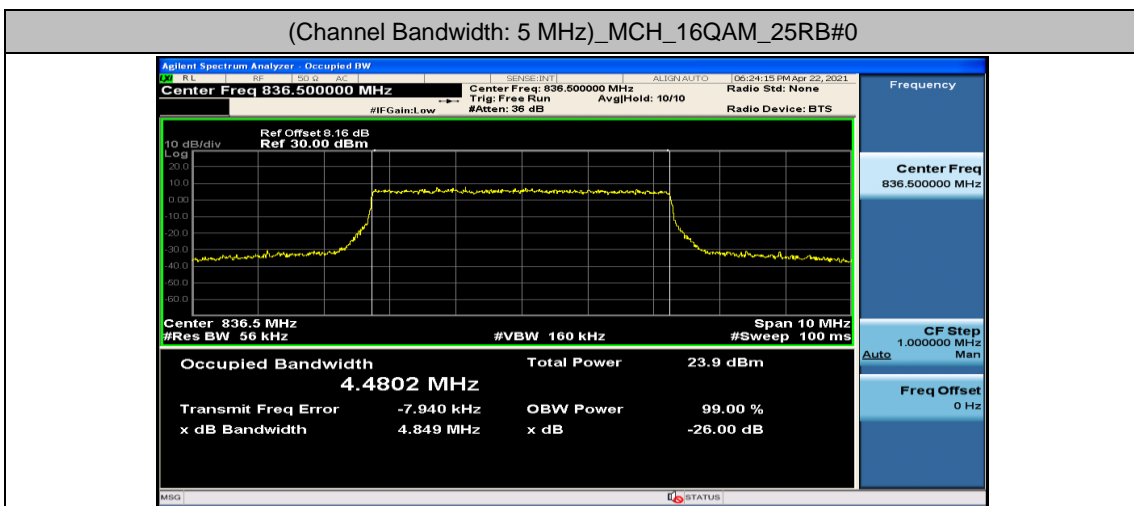

Channel Bandwidth: 5 MHz

Channel Bandwidth: 10 MHz

Appendix D: Band Edge

Test Graphs

Channel Bandwidth: 1.4 MHz

(Channel Bandwidth: 1.4 MHz)_HCH_QPSK_1RB#0

(Channel Bandwidth: 1.4 MHz)_HCH_QPSK_1RB#3

(Channel Bandwidth: 1.4 MHz)_HCH_QPSK_1RB#5

(Channel Bandwidth: 1.4 MHz)_HCH_QPSK_3RB#0

(Channel Bandwidth: 1.4 MHz)_HCH_QPSK_3RB#2

(Channel Bandwidth: 1.4 MHz)_HCH_QPSK_3RB#3

(Channel Bandwidth: 1.4 MHz) HCH_QPSK_6RB#0

(Channel Bandwidth: 1.4 MHz) LCH_16QAM_1RB#0