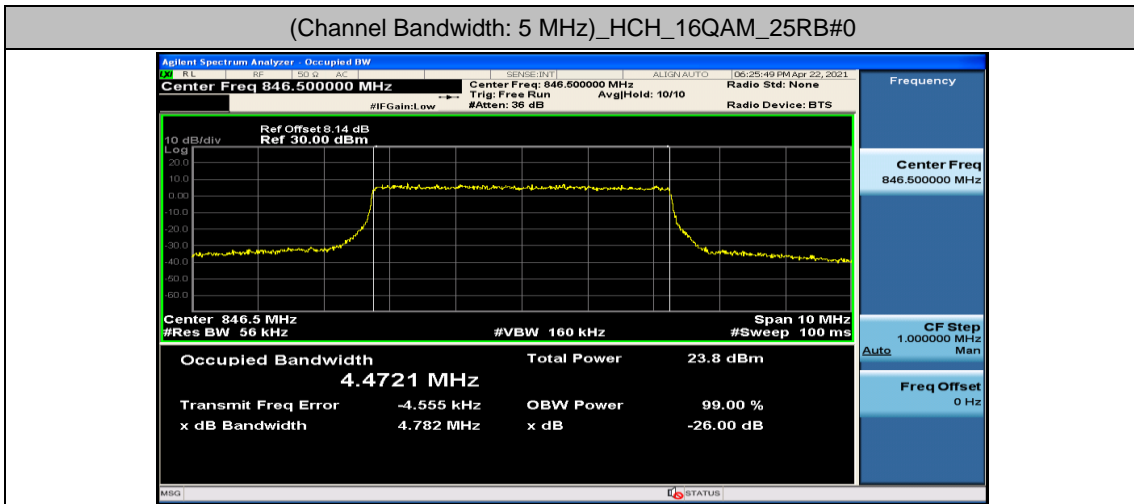

Channel Bandwidth: 5 MHz

Channel Bandwidth: 10 MHz

Appendix D: Band Edge

Test Graphs

Channel Bandwidth: 1.4 MHz

(Channel Bandwidth: 1.4 MHz)_HCH_QPSK_1RB#0

(Channel Bandwidth: 1.4 MHz)_HCH_QPSK_1RB#3

(Channel Bandwidth: 1.4 MHz)_HCH_QPSK_1RB#5

(Channel Bandwidth: 1.4 MHz)_HCH_QPSK_3RB#0

(Channel Bandwidth: 1.4 MHz)_HCH_QPSK_3RB#2

(Channel Bandwidth: 1.4 MHz)_HCH_QPSK_3RB#3

(Channel Bandwidth: 1.4 MHz) HCH_QPSK_6RB#0

(Channel Bandwidth: 1.4 MHz) LCH_16QAM_1RB#0