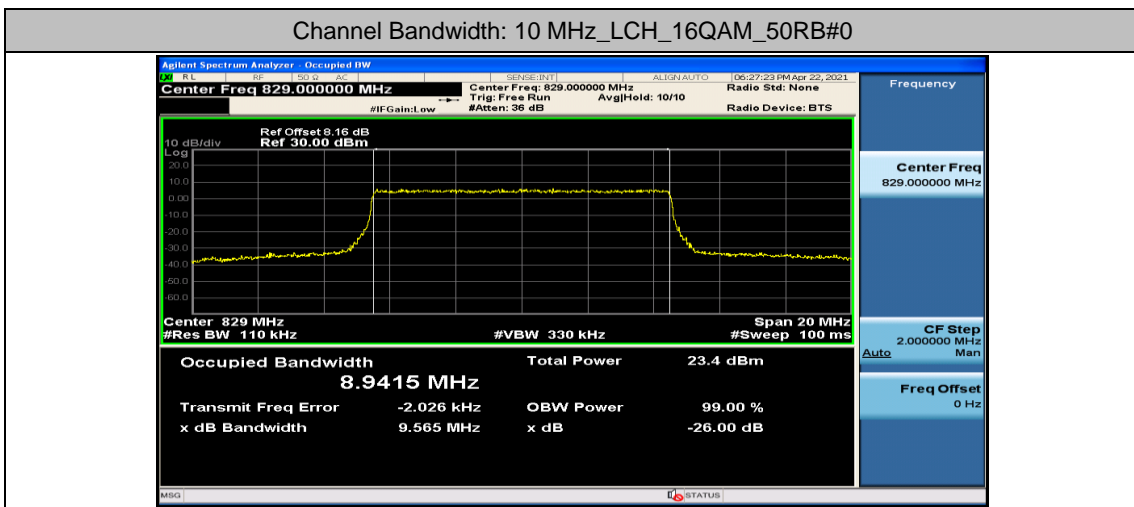

Channel Bandwidth: 5 MHz

Channel Bandwidth: 10 MHz

Appendix D: Band Edge

Test Graphs

Channel Bandwidth: 1.4 MHz

(Channel Bandwidth: 1.4 MHz)_HCH_QPSK_1RB#0

(Channel Bandwidth: 1.4 MHz)_HCH_QPSK_1RB#3

(Channel Bandwidth: 1.4 MHz)_HCH_QPSK_1RB#5

(Channel Bandwidth: 1.4 MHz)_HCH_QPSK_3RB#0

(Channel Bandwidth: 1.4 MHz)_HCH_QPSK_3RB#2

(Channel Bandwidth: 1.4 MHz)_HCH_QPSK_3RB#3

(Channel Bandwidth: 1.4 MHz) HCH_QPSK_6RB#0

(Channel Bandwidth: 1.4 MHz) LCH_16QAM_1RB#0