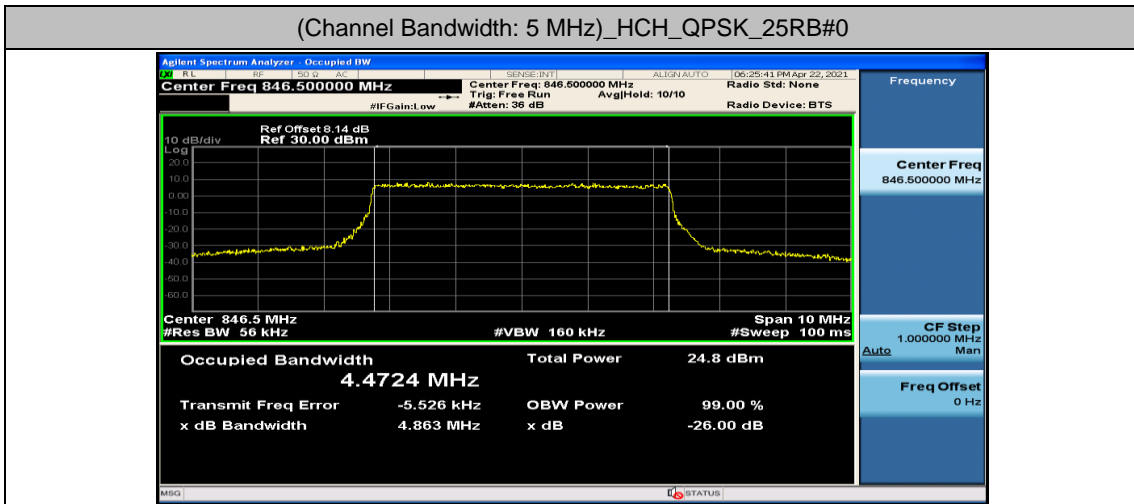

Channel Bandwidth: 5 MHz

Channel Bandwidth: 10 MHz

Appendix D: Band Edge

Test Graphs

Channel Bandwidth: 1.4 MHz

(Channel Bandwidth: 1.4 MHz)_HCH_QPSK_1RB#0

(Channel Bandwidth: 1.4 MHz)_HCH_QPSK_1RB#3

(Channel Bandwidth: 1.4 MHz)_HCH_QPSK_1RB#5

(Channel Bandwidth: 1.4 MHz)_HCH_QPSK_3RB#0

(Channel Bandwidth: 1.4 MHz)_HCH_QPSK_3RB#2

(Channel Bandwidth: 1.4 MHz)_HCH_QPSK_3RB#3

(Channel Bandwidth: 1.4 MHz) HCH_QPSK_6RB#0

(Channel Bandwidth: 1.4 MHz) LCH_16QAM_1RB#0