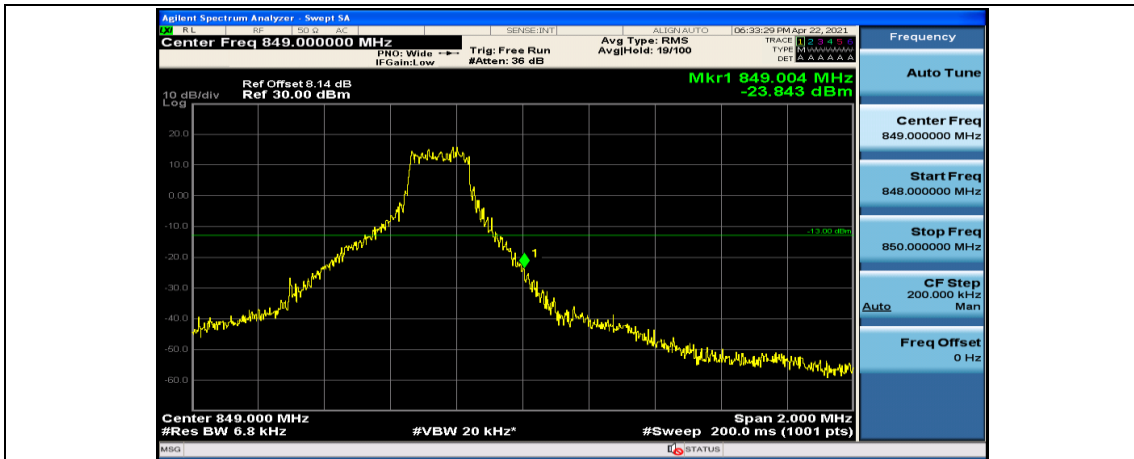

Channel Bandwidth: 5 MHz

Channel Bandwidth: 10 MHz

Appendix D: Band Edge

Test Graphs

Channel Bandwidth: 1.4 MHz

(Channel Bandwidth: 1.4 MHz)_HCH_QPSK_1RB#0

(Channel Bandwidth: 1.4 MHz)_HCH_QPSK_1RB#3

(Channel Bandwidth: 1.4 MHz)_HCH_QPSK_1RB#5

(Channel Bandwidth: 1.4 MHz)_HCH_QPSK_3RB#0

(Channel Bandwidth: 1.4 MHz)_HCH_QPSK_3RB#2

(Channel Bandwidth: 1.4 MHz)_HCH_QPSK_3RB#3

(Channel Bandwidth: 1.4 MHz) HCH_QPSK_6RB#0

(Channel Bandwidth: 1.4 MHz) LCH_16QAM_1RB#0