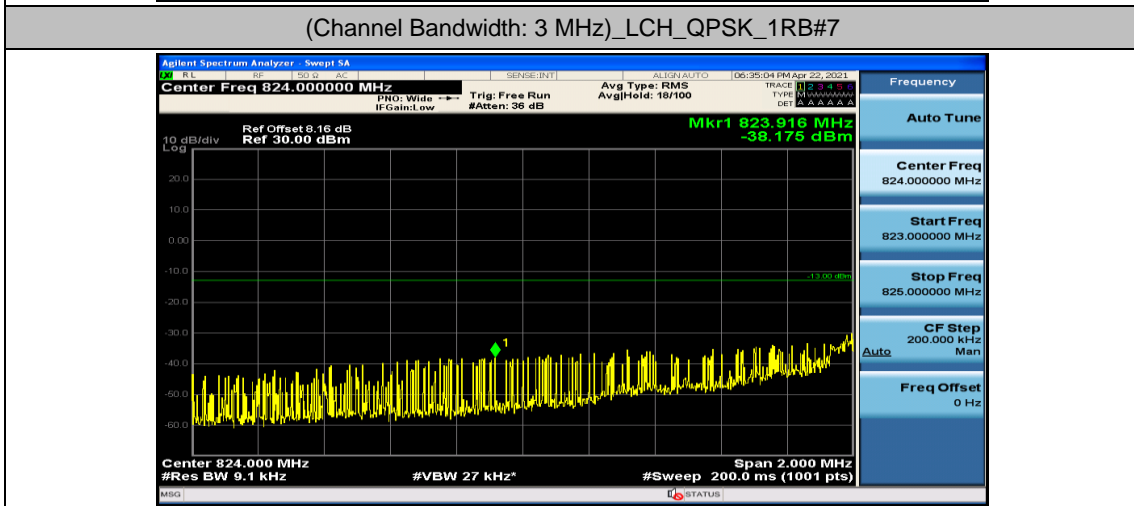

(Channel Bandwidth: 1.4 MHz)_HCH_16QAM_3RB#2

(Channel Bandwidth: 1.4 MHz)_HCH_16QAM_3RB#3

(Channel Bandwidth: 1.4 MHz)_HCH_16QAM_6RB#0

Channel Bandwidth: 3 MHz

(Channel Bandwidth: 3 MHz)_LCH_QPSK_1RB#14

(Channel Bandwidth: 3 MHz)_LCH_QPSK_8RB#0