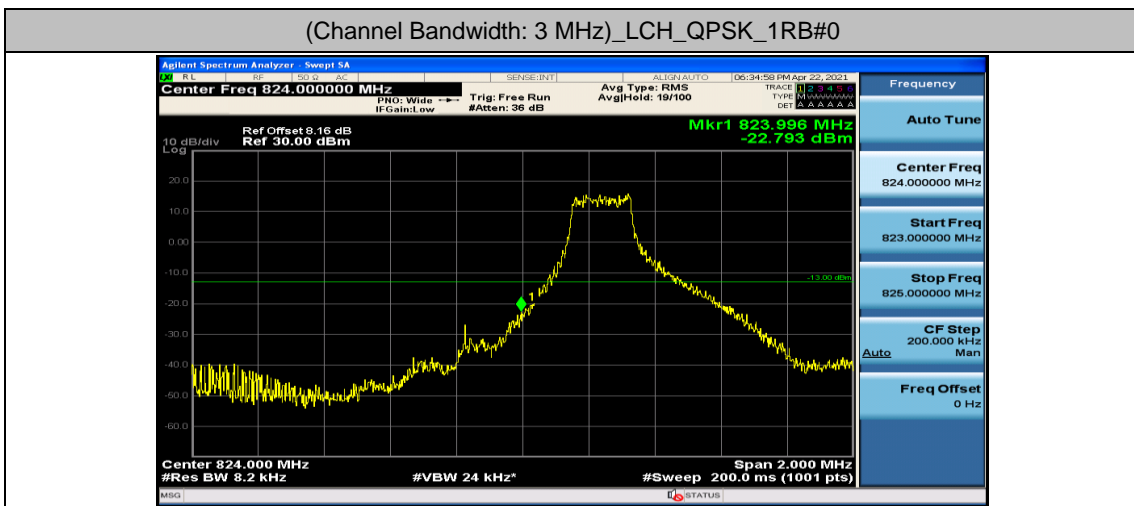

(Channel Bandwidth: 1.4 MHz)_HCH_16QAM_3RB#2

(Channel Bandwidth: 1.4 MHz)_HCH_16QAM_3RB#3

(Channel Bandwidth: 1.4 MHz)_HCH_16QAM_6RB#0

Channel Bandwidth: 3 MHz

(Channel Bandwidth: 3 MHz)_LCH_QPSK_1RB#14

(Channel Bandwidth: 3 MHz)_LCH_QPSK_8RB#0