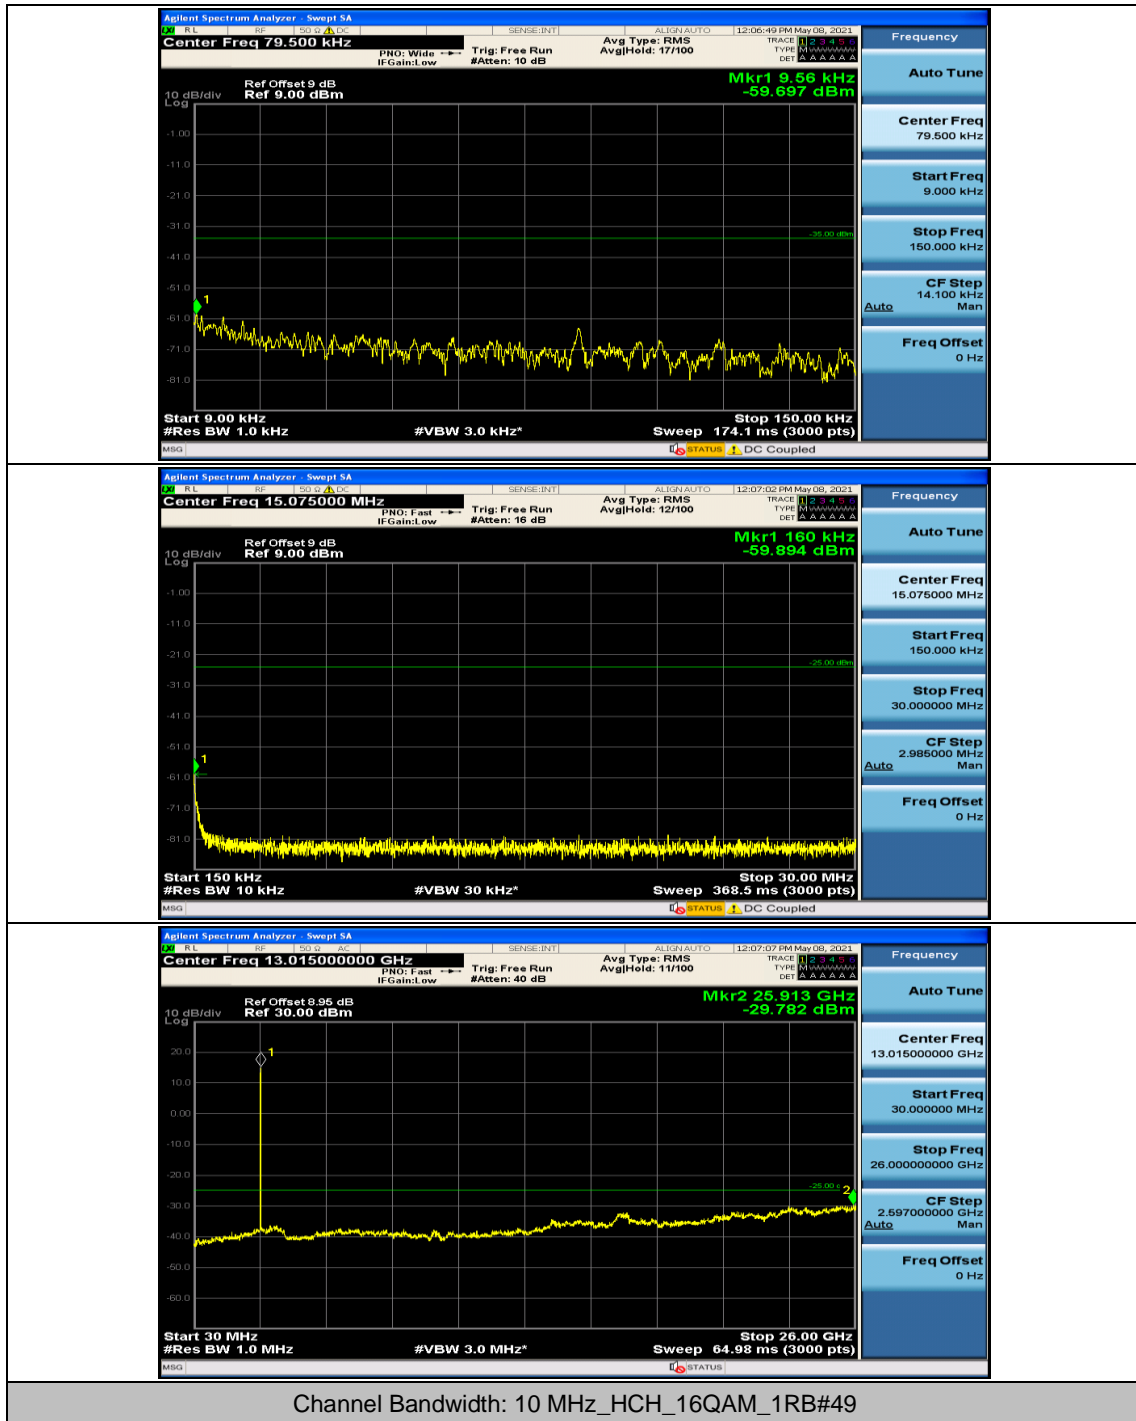

### Channel Bandwidth: 10 MHz

### Channel Bandwidth: 15 MHz