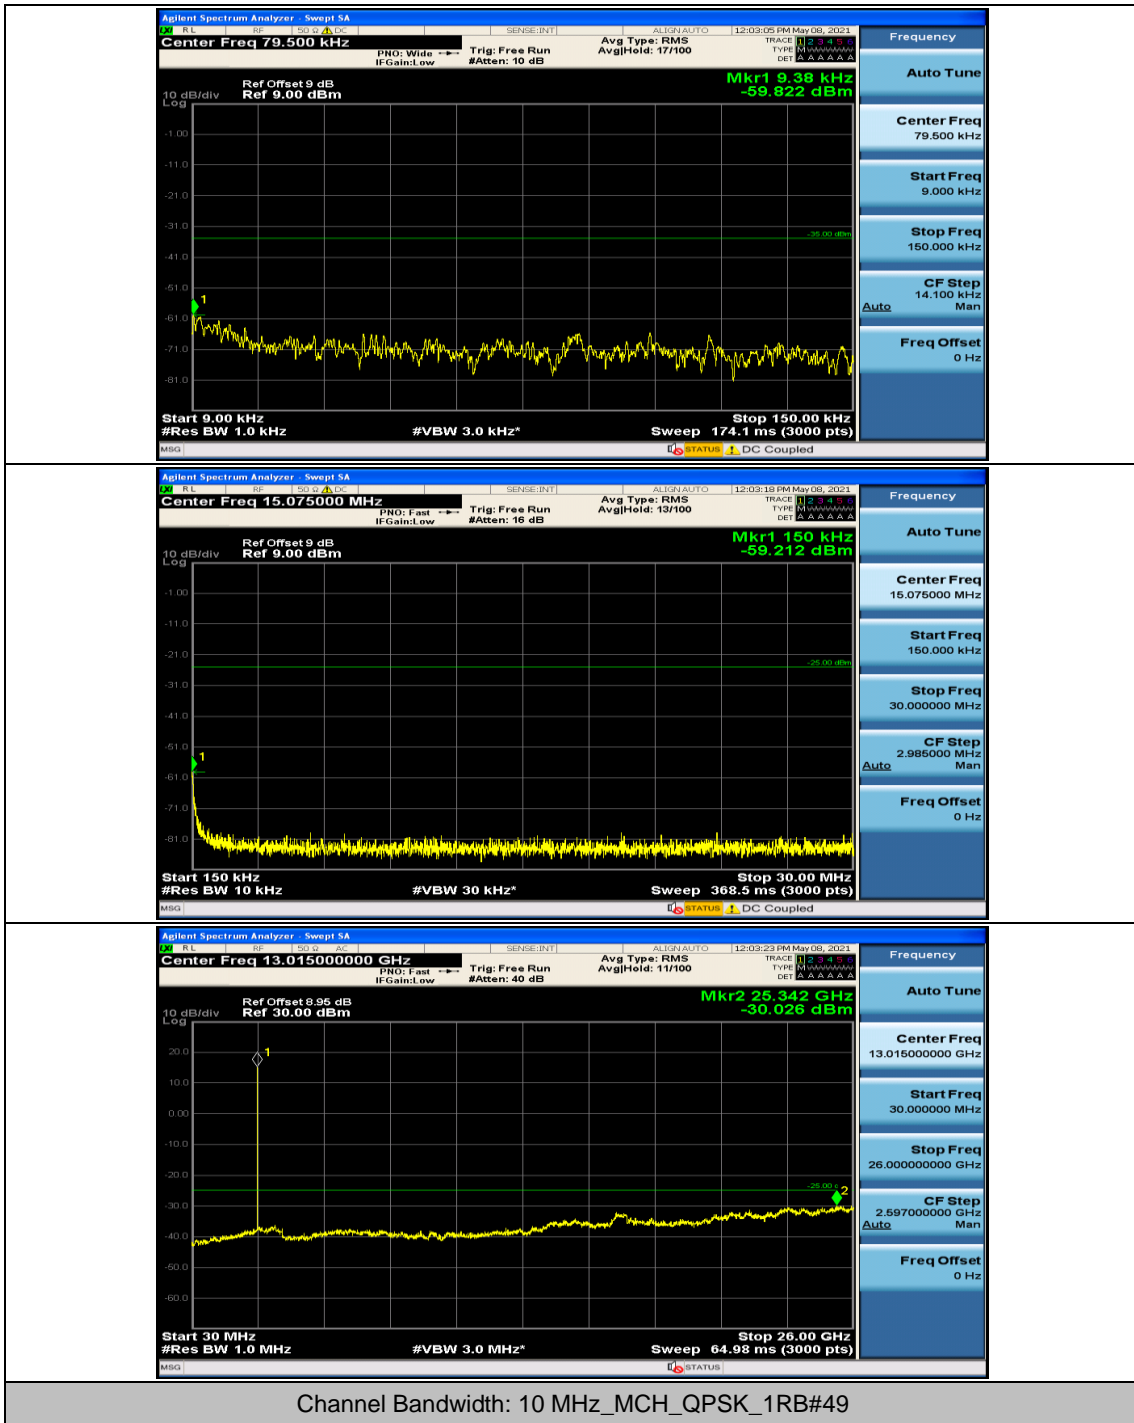

### Channel Bandwidth: 10 MHz

### Channel Bandwidth: 15 MHz