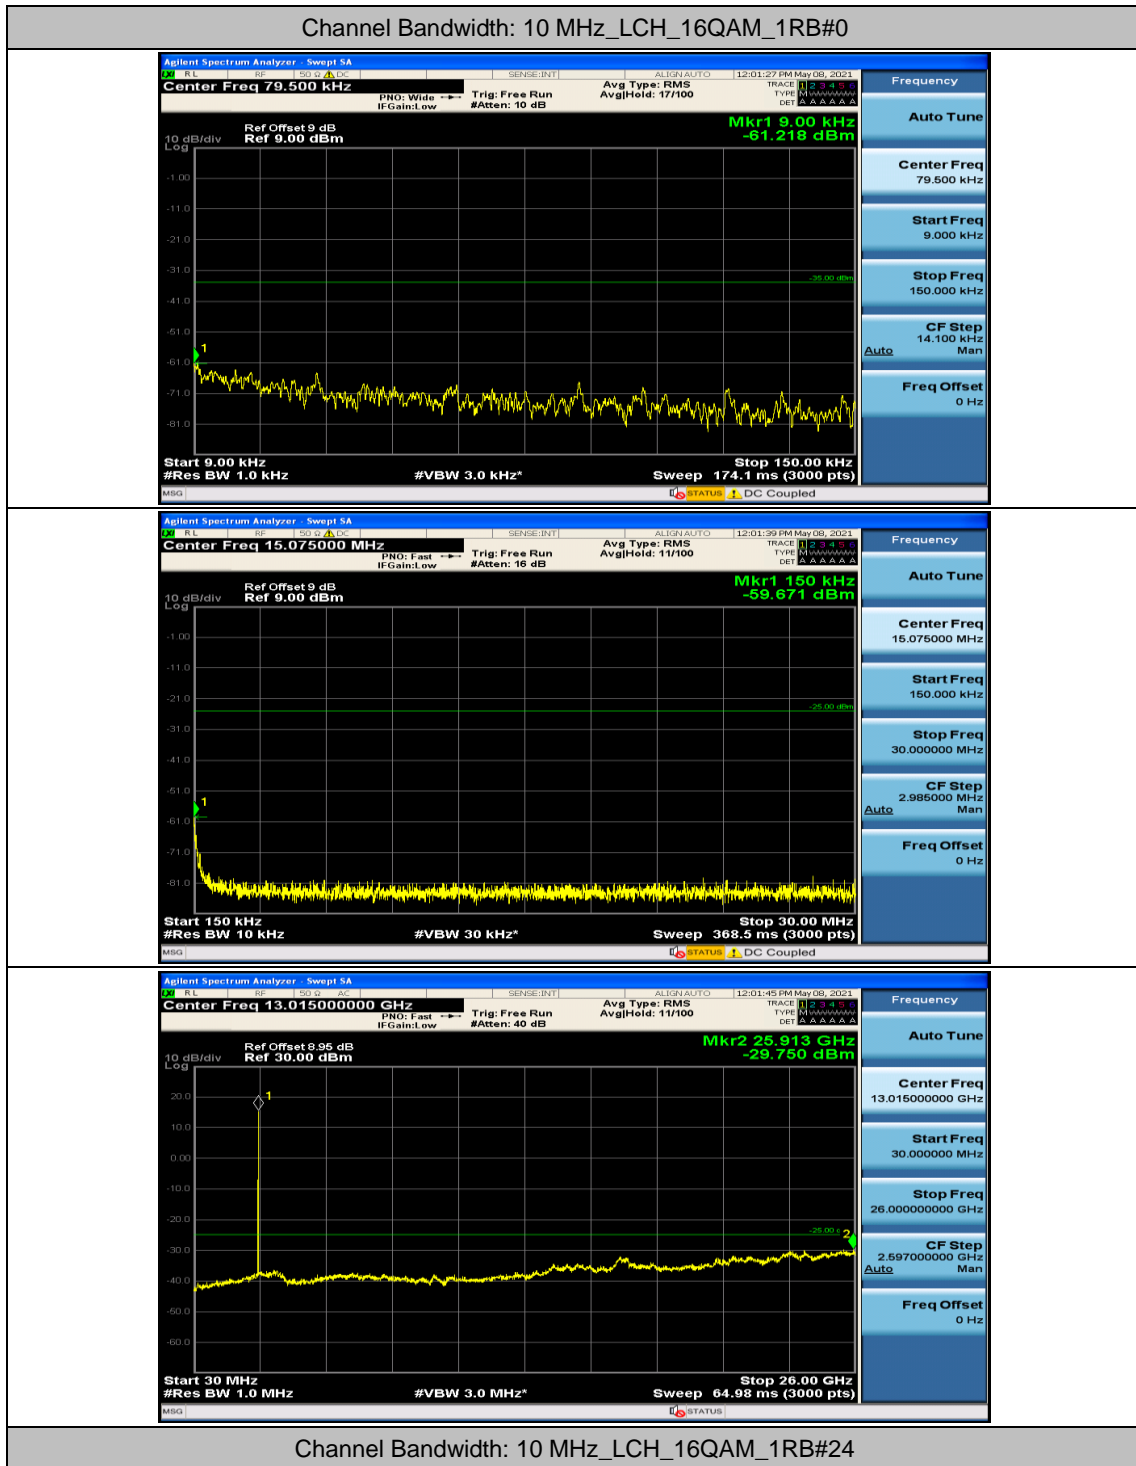

### Channel Bandwidth: 10 MHz

### Channel Bandwidth: 15 MHz