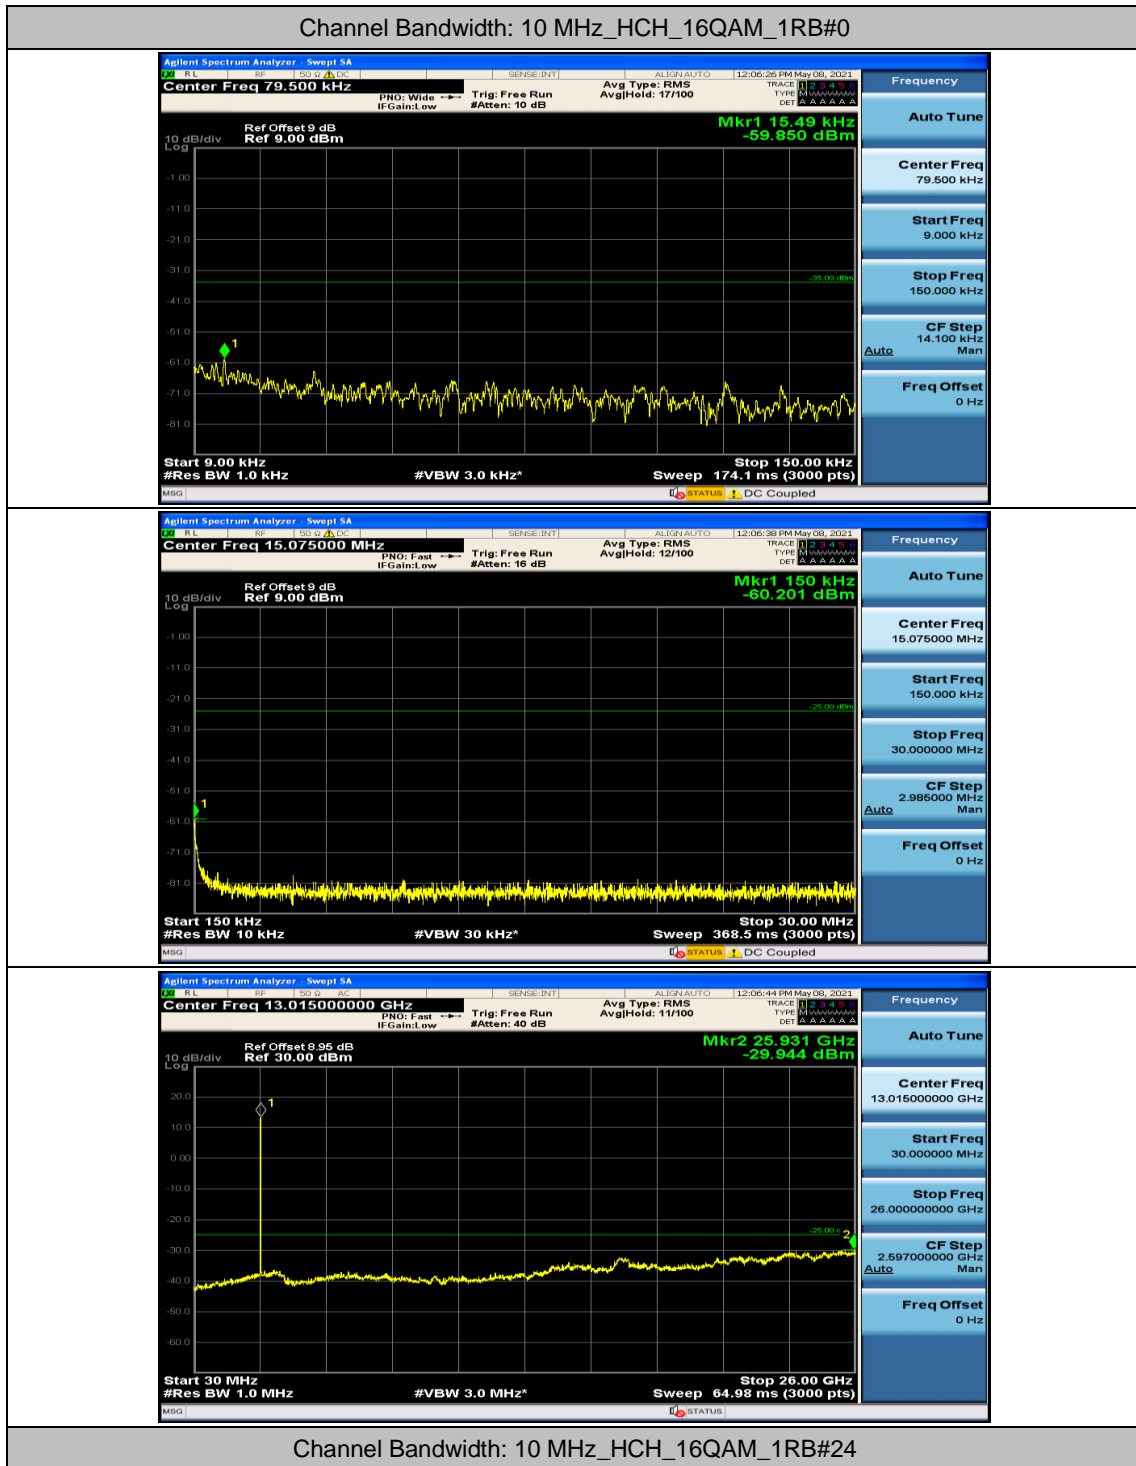

### Channel Bandwidth: 10 MHz

### Channel Bandwidth: 15 MHz