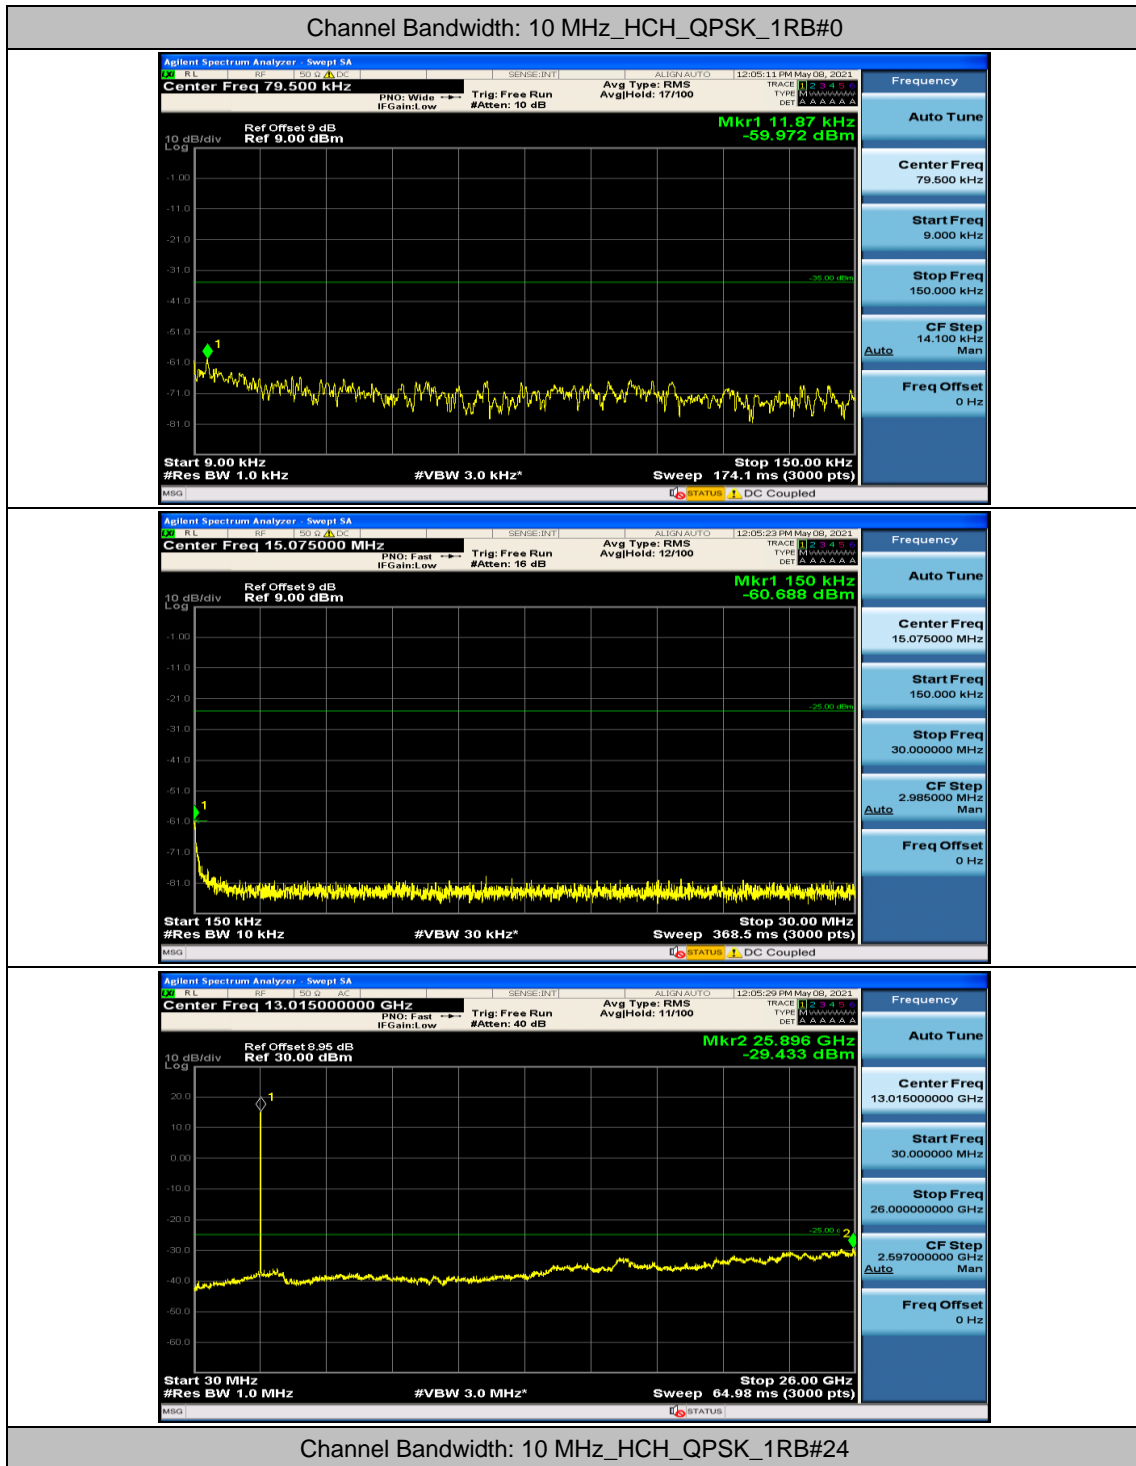

### Channel Bandwidth: 10 MHz

### Channel Bandwidth: 15 MHz