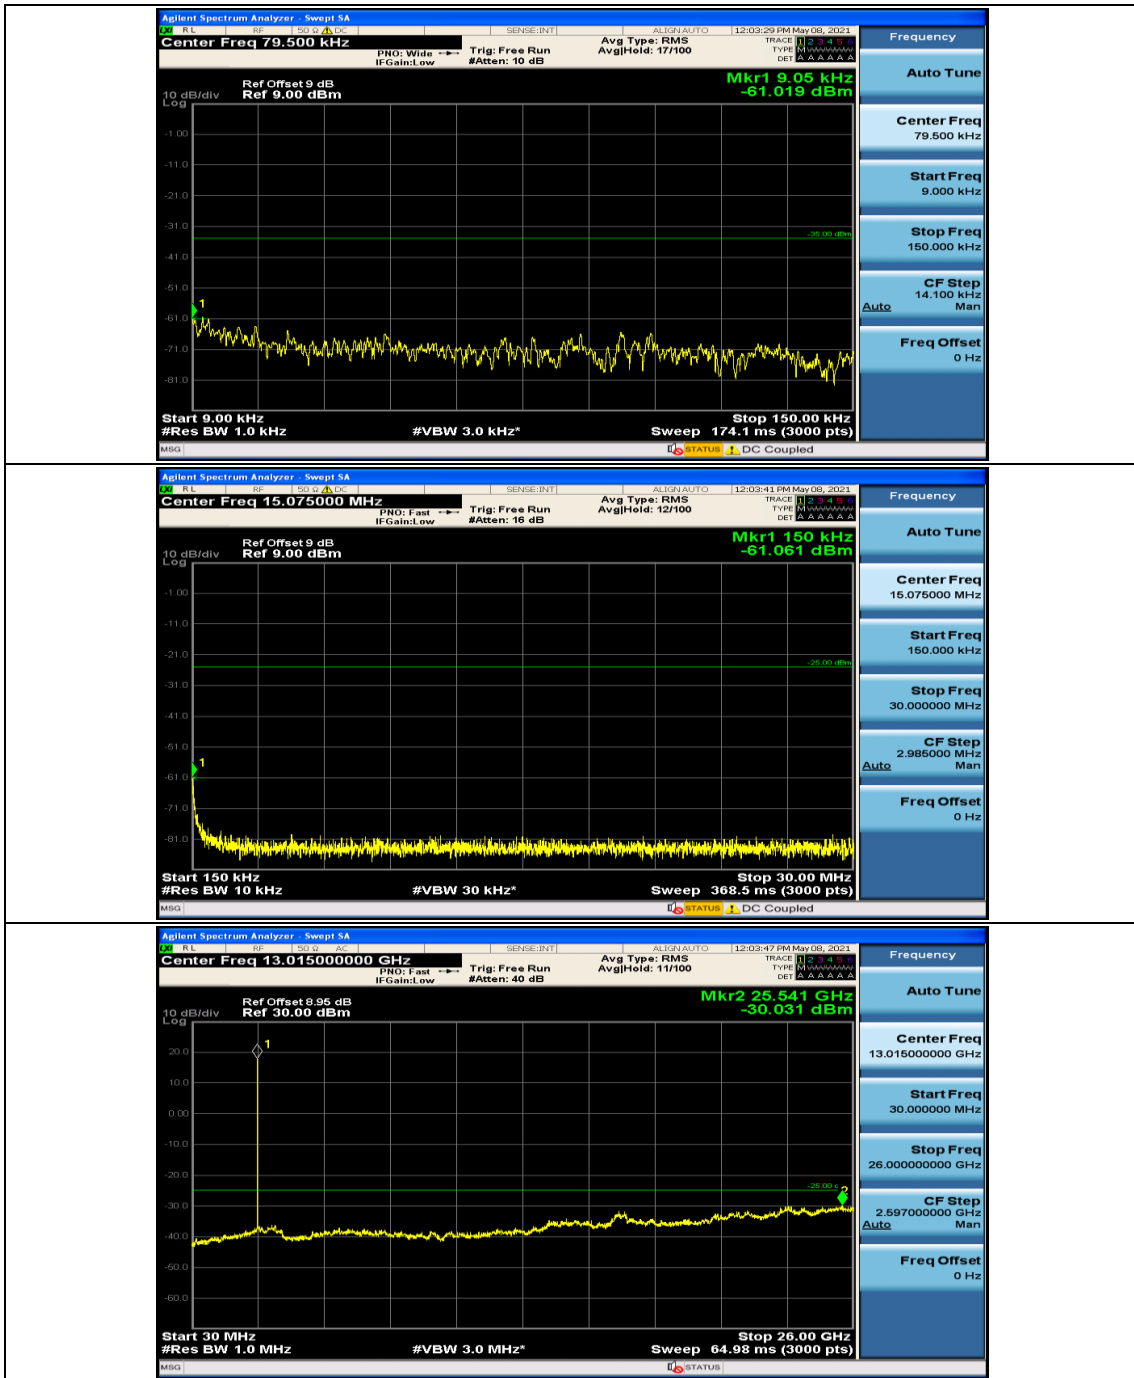

### Channel Bandwidth: 10 MHz

### Channel Bandwidth: 15 MHz