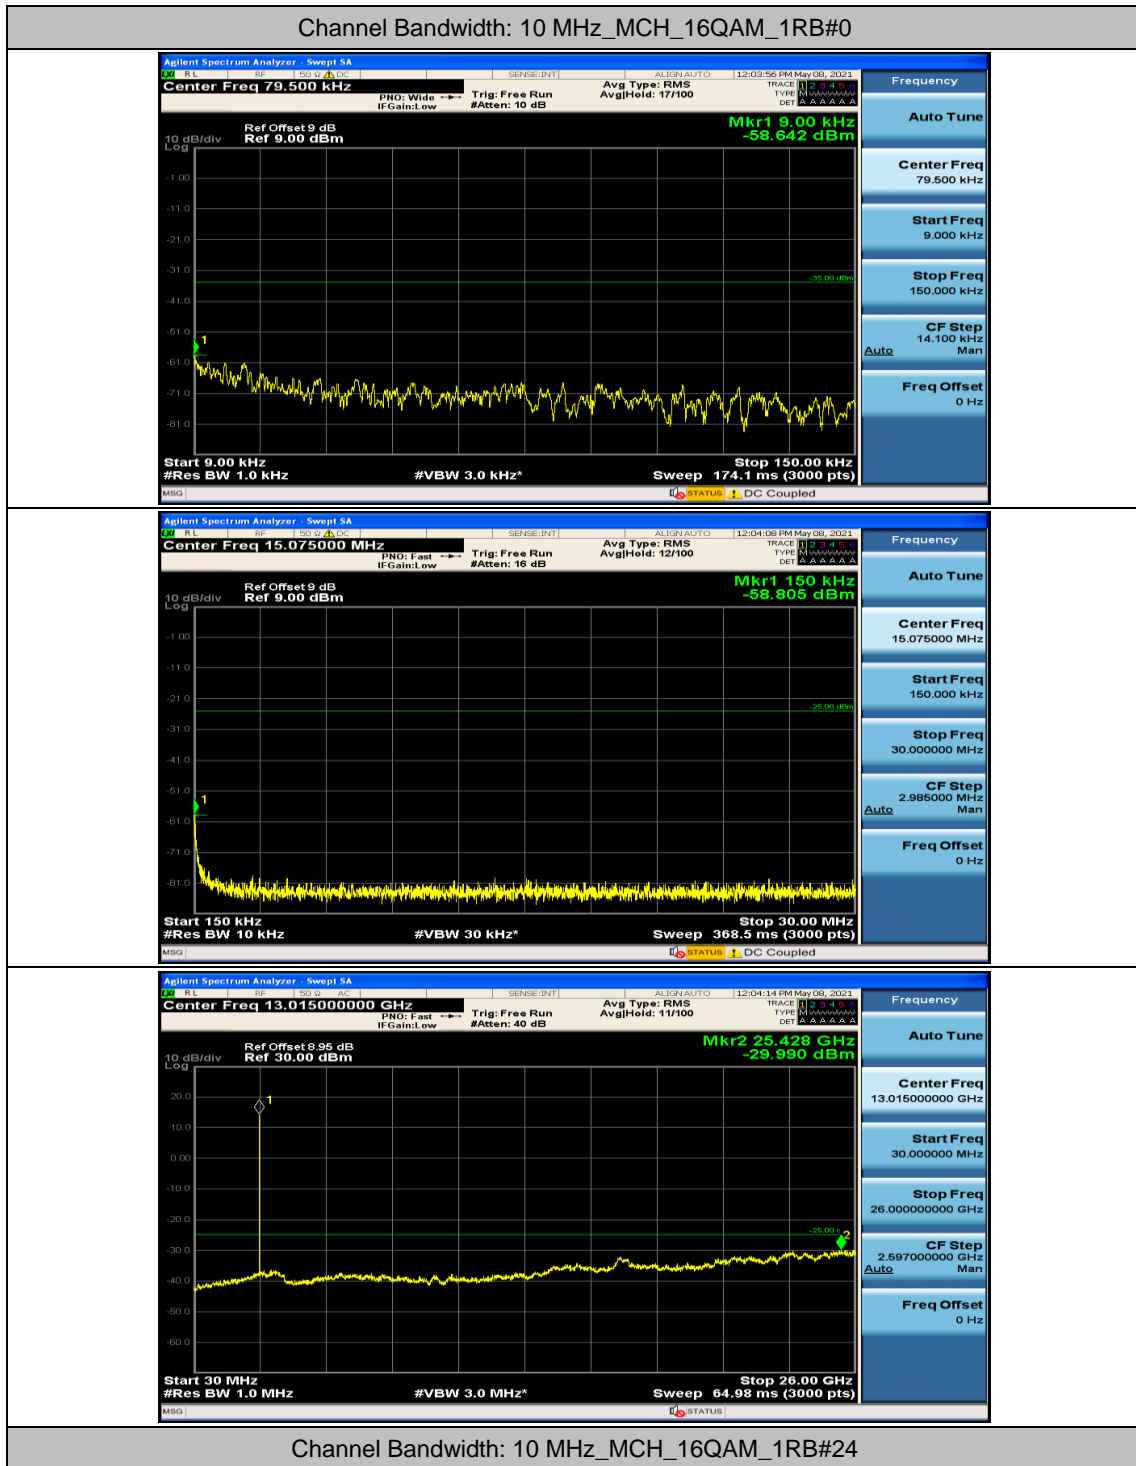

### Channel Bandwidth: 10 MHz

### Channel Bandwidth: 15 MHz