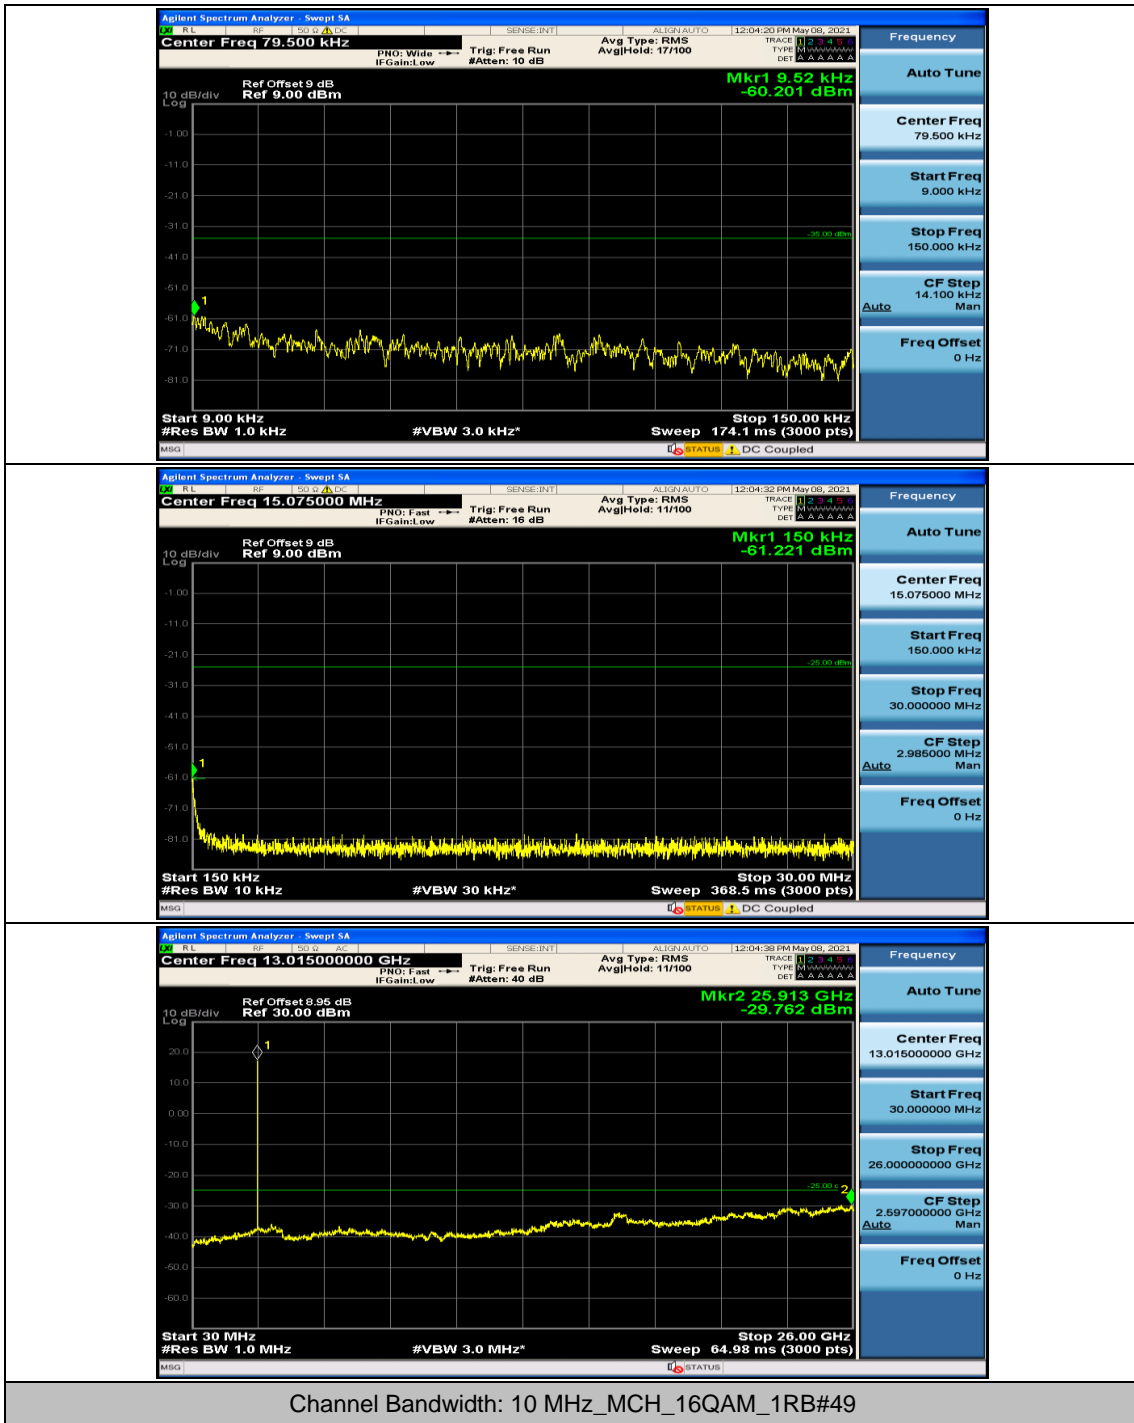

### Channel Bandwidth: 10 MHz

### Channel Bandwidth: 15 MHz