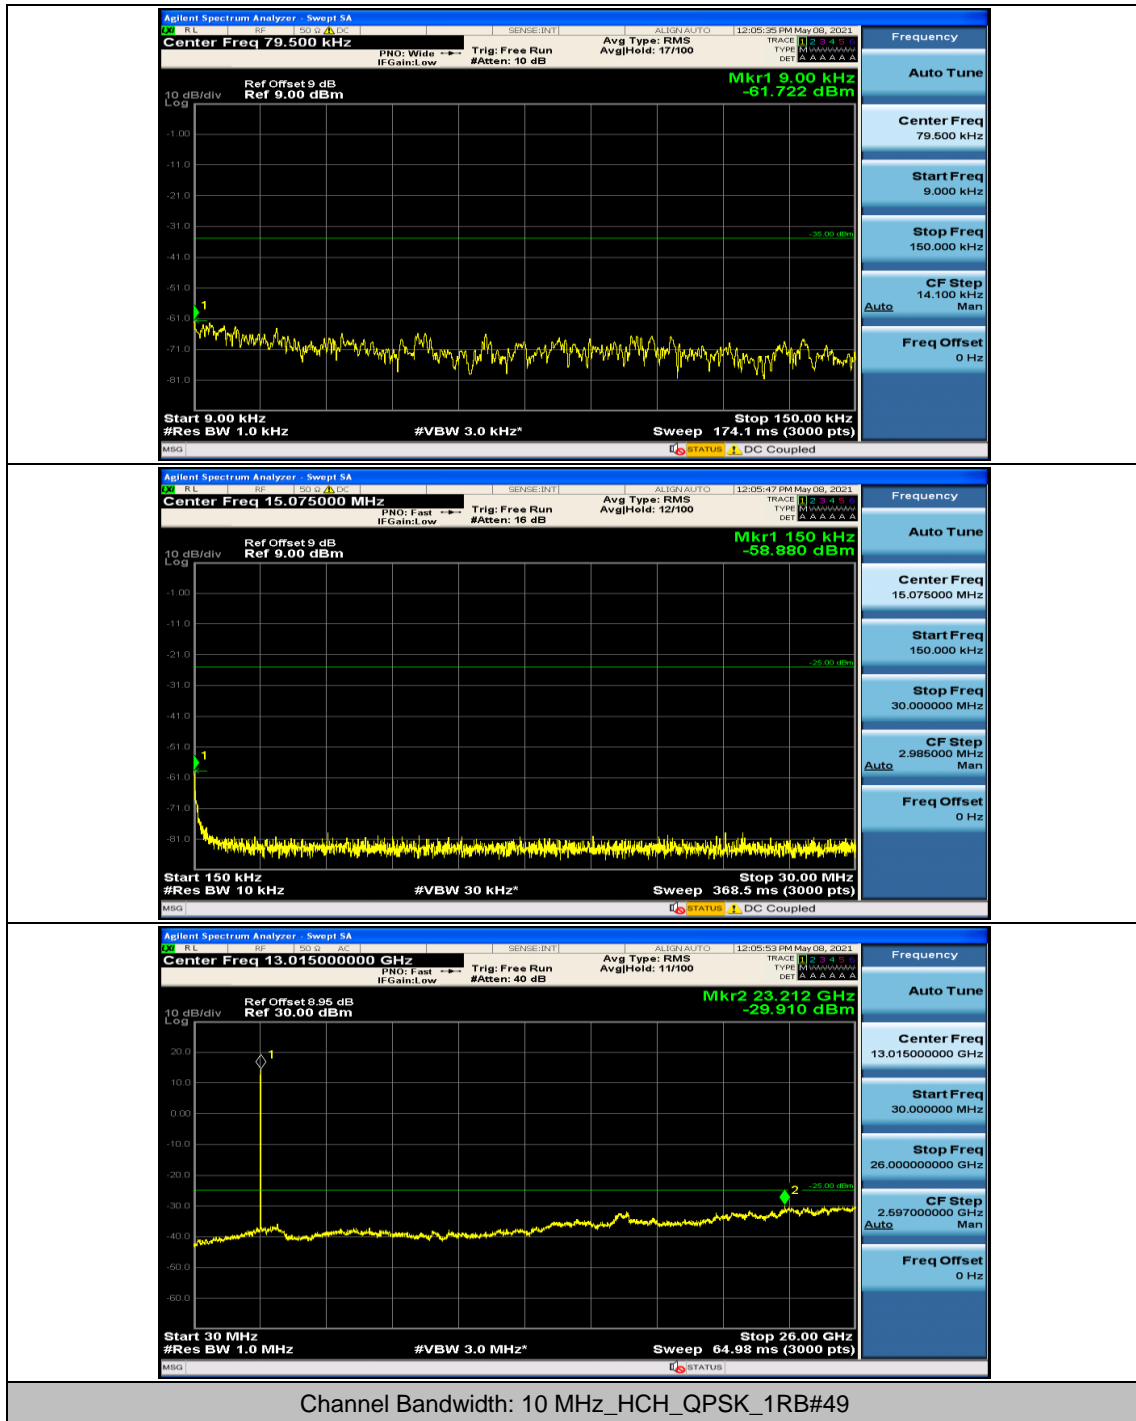

### Channel Bandwidth: 10 MHz

### Channel Bandwidth: 15 MHz