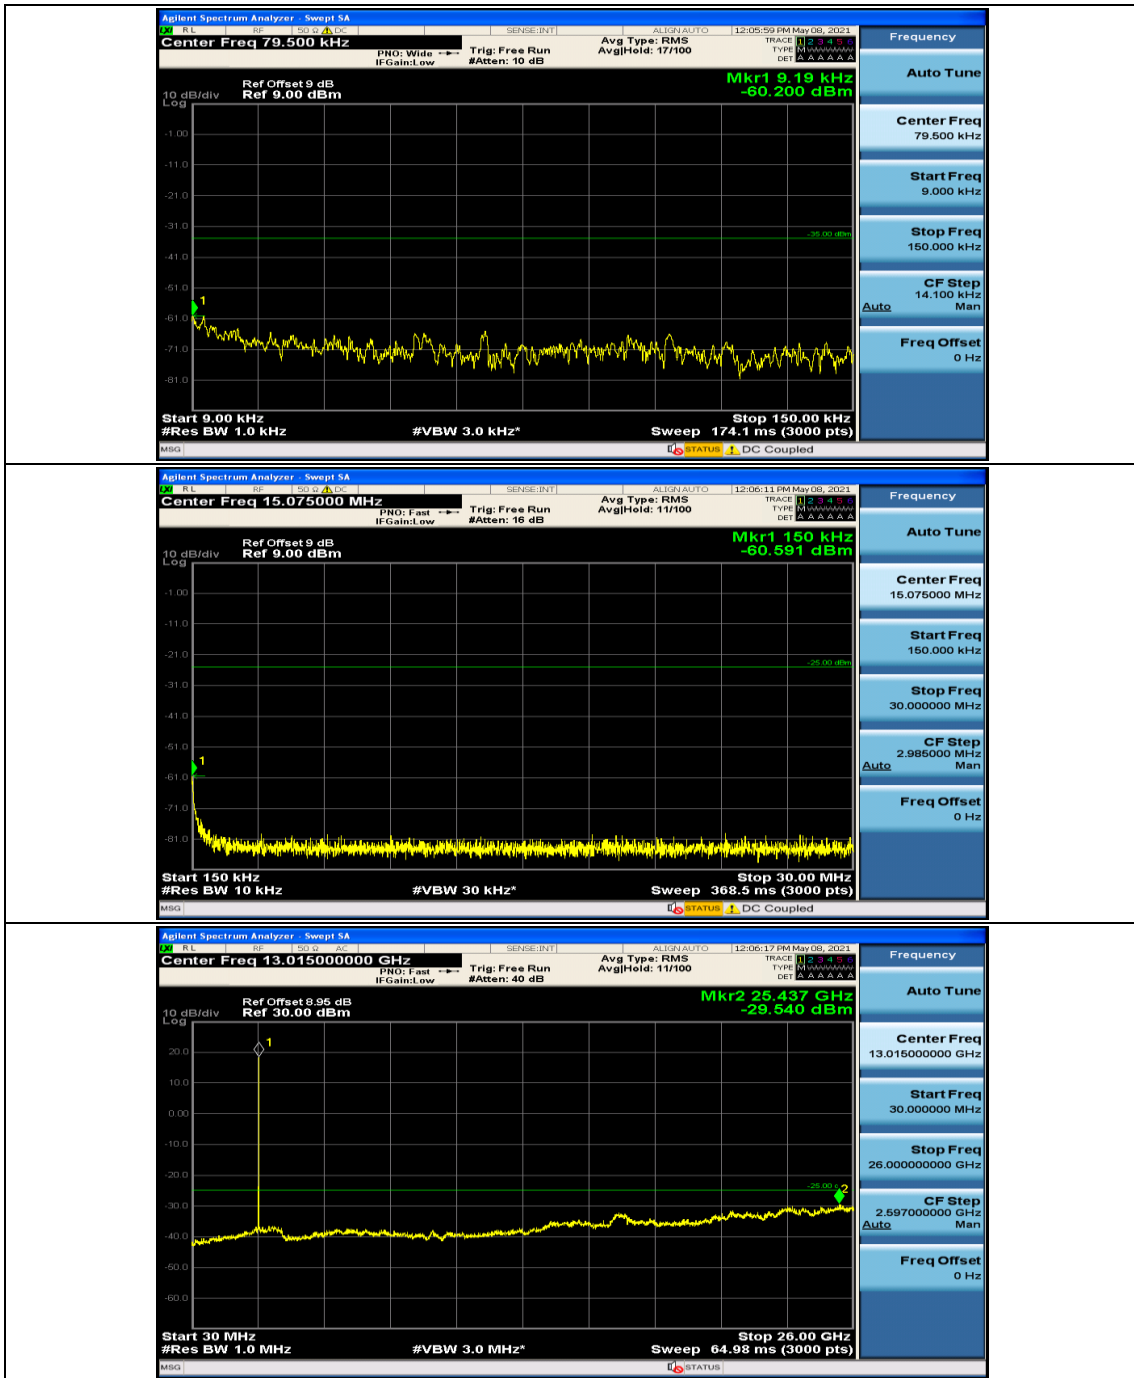

### Channel Bandwidth: 10 MHz

### Channel Bandwidth: 15 MHz