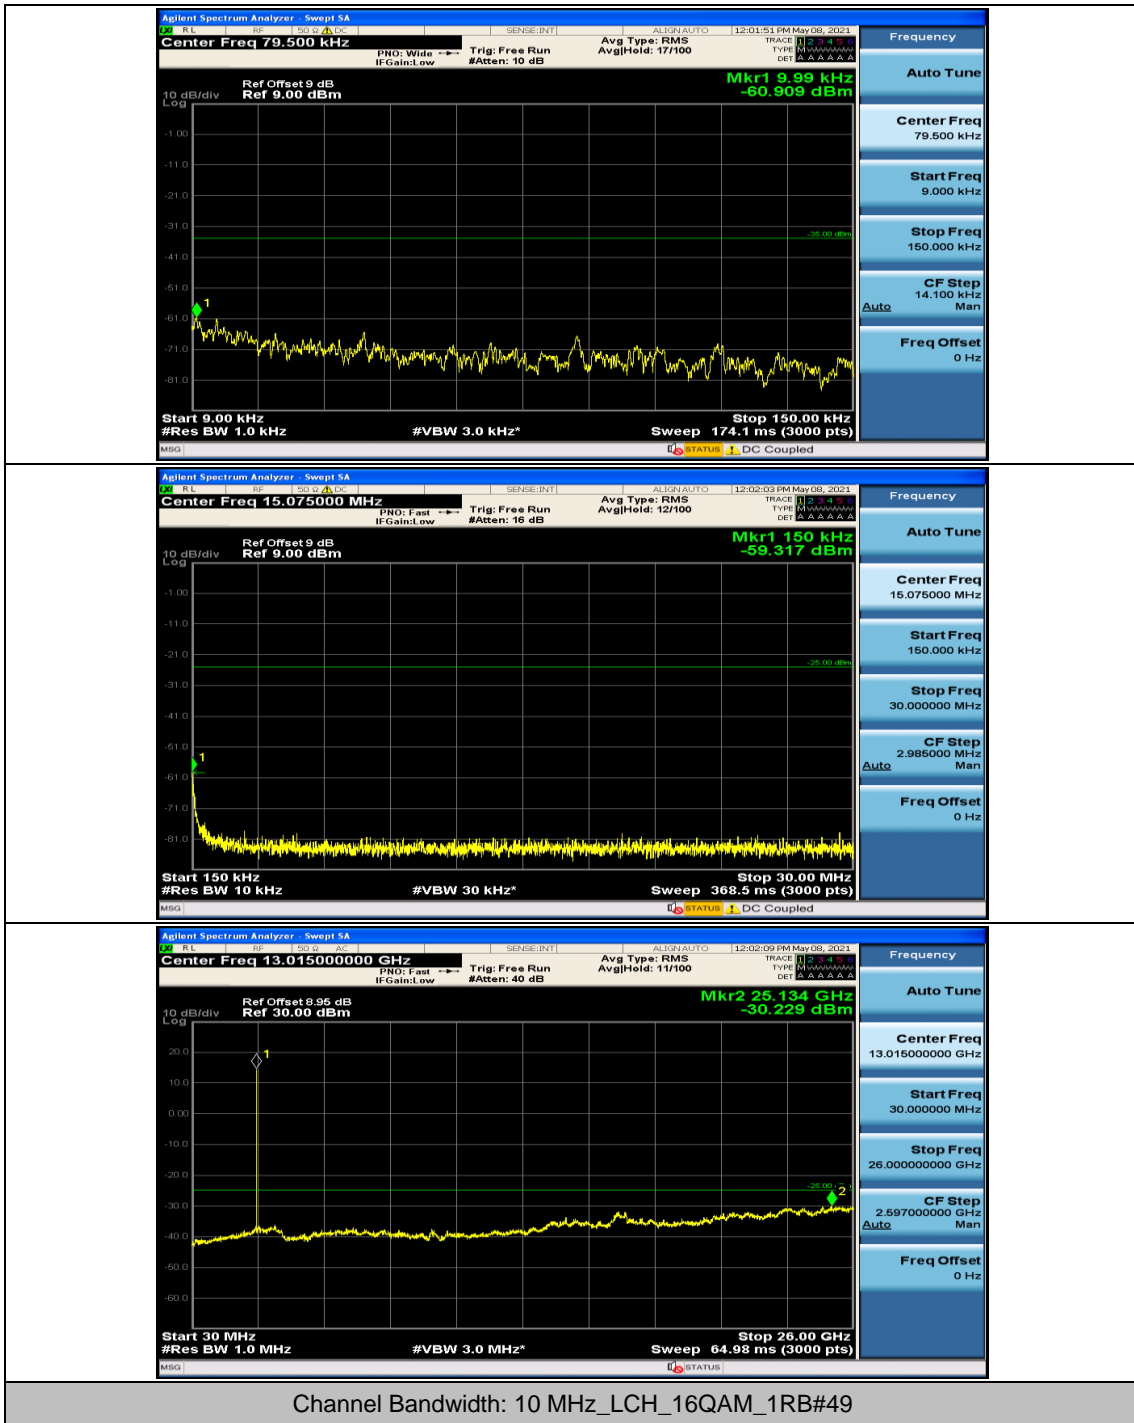

### Channel Bandwidth: 10 MHz

### Channel Bandwidth: 15 MHz