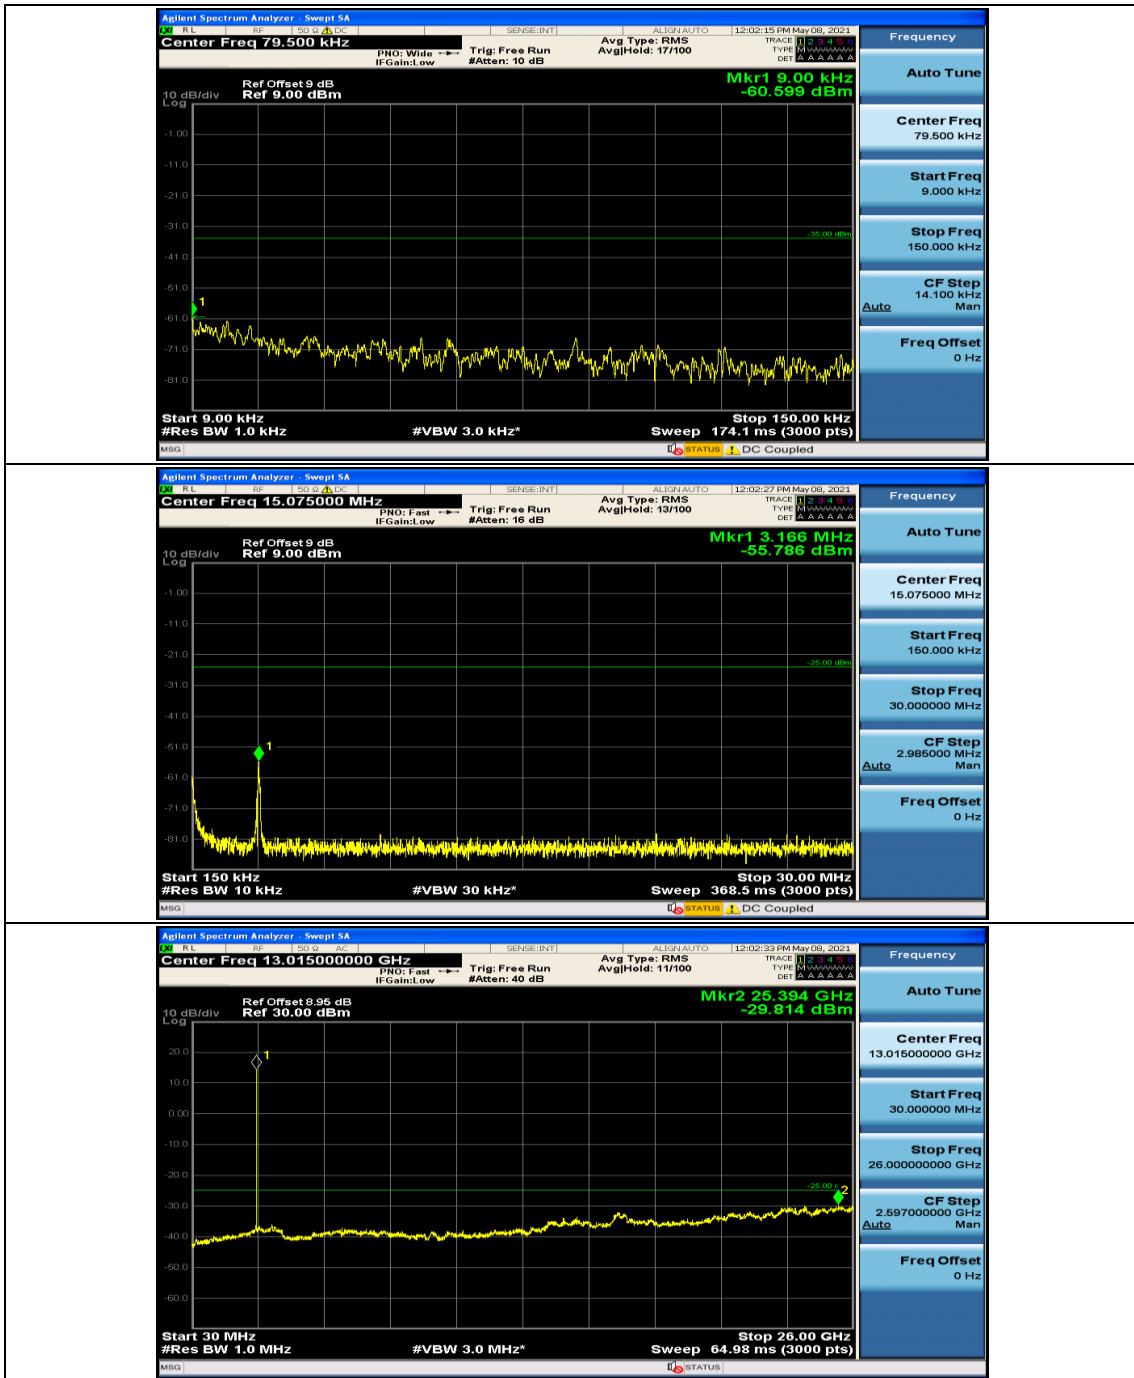

### Channel Bandwidth: 10 MHz

### Channel Bandwidth: 15 MHz