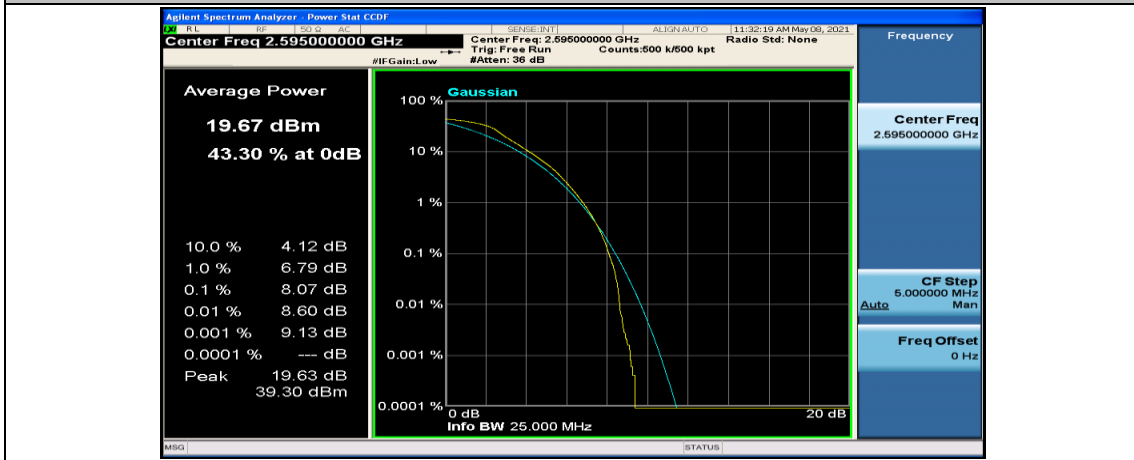

Channel Bandwidth: 15 MHz

(Channel Bandwidth:15 MHz)_LCH_QPSK_37RB#18

(Channel Bandwidth:15 MHz)_LCH_QPSK_37RB#38

(Channel Bandwidth:15 MHz)_LCH_QPSK_75RB#0

(Channel Bandwidth:15 MHz)_MCH_QPSK_1RB#0

(Channel Bandwidth:15 MHz)_MCH_QPSK_1RB#37

(Channel Bandwidth:15 MHz)_MCH_QPSK_1RB#74

(Channel Bandwidth:15 MHz)_MCH_QPSK_37RB#0

(Channel Bandwidth:15 MHz)_MCH_QPSK_37RB#18

(Channel Bandwidth:15 MHz)_MCH_QPSK_37RB#38

(Channel Bandwidth:15 MHz)_MCH_QPSK_75RB#0

(Channel Bandwidth:15 MHz)_HCH_QPSK_1RB#0

(Channel Bandwidth:15 MHz)_HCH_QPSK_1RB#37

(Channel Bandwidth:15 MHz)_HCH_QPSK_1RB#74

(Channel Bandwidth:15 MHz)_HCH_QPSK_37RB#0

(Channel Bandwidth:15 MHz)_HCH_QPSK_37RB#18