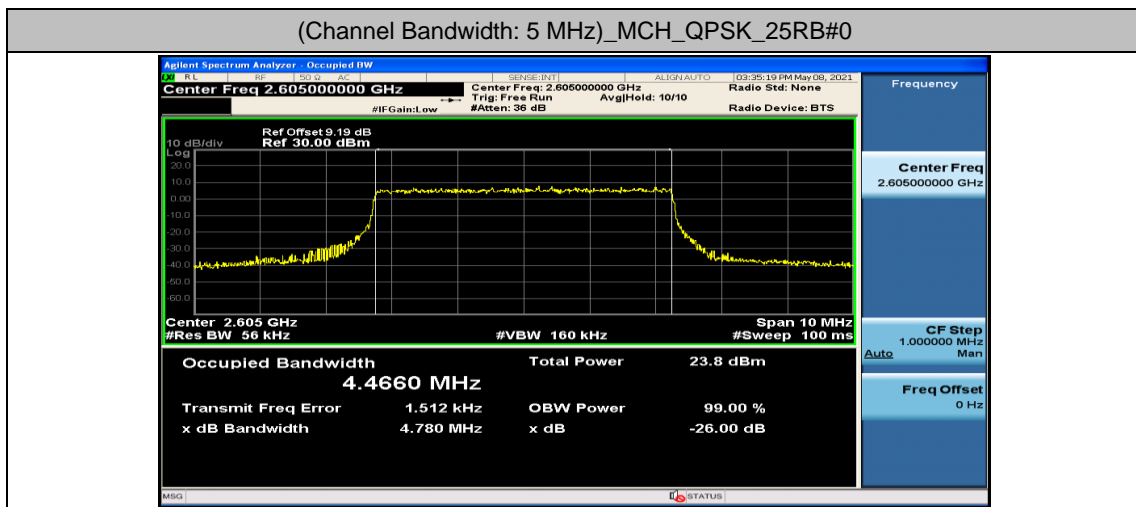

Channel Bandwidth: 20 MHz

Channel Bandwidth: 20 MHz						
Modulation	Channel	RB Configuration		Occupied Bandwidth (MHz)	26dB Bandwidth (MHz)	Verdict
		Size	Offset			
QPSK	LCH	100	0	17.862	18.60	PASS
	MCH	100	0	17.875	18.55	PASS
	HCH	100	0	17.871	18.68	PASS
16QAM	LCH	100	0	17.848	18.65	PASS
	MCH	100	0	17.848	18.70	PASS
	HCH	100	0	17.842	18.58	PASS

Test Graphs

Channel Bandwidth: 5 MHz