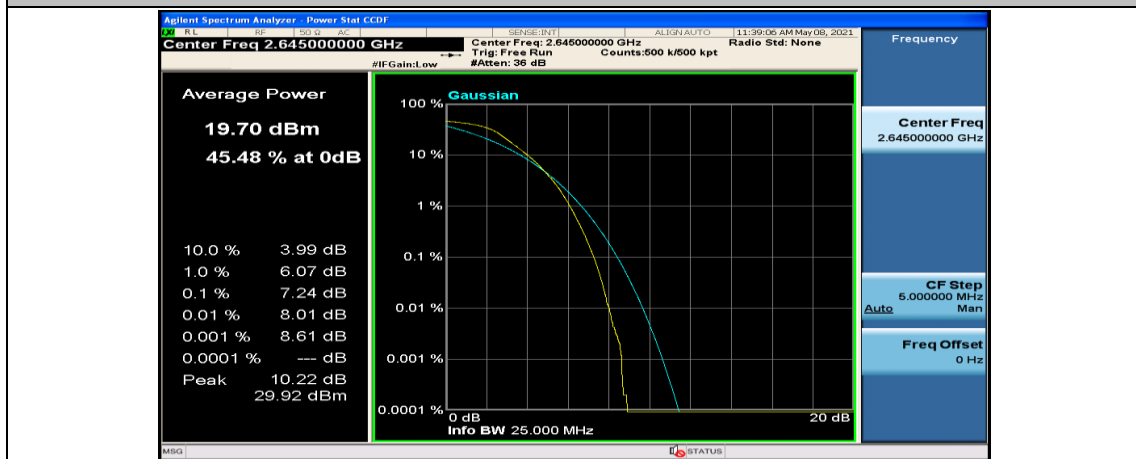

(Channel Bandwidth:20 MHz)_HCH_QPSK_1RB#49

(Channel Bandwidth:20 MHz)_HCH_QPSK_50RB#50

(Channel Bandwidth:20 MHz)_HCH_QPSK_100RB#0

(Channel Bandwidth:20 MHz)_LCH_16QAM_50RB#25

(Channel Bandwidth:20 MHz)_LCH_16QAM_50RB#50