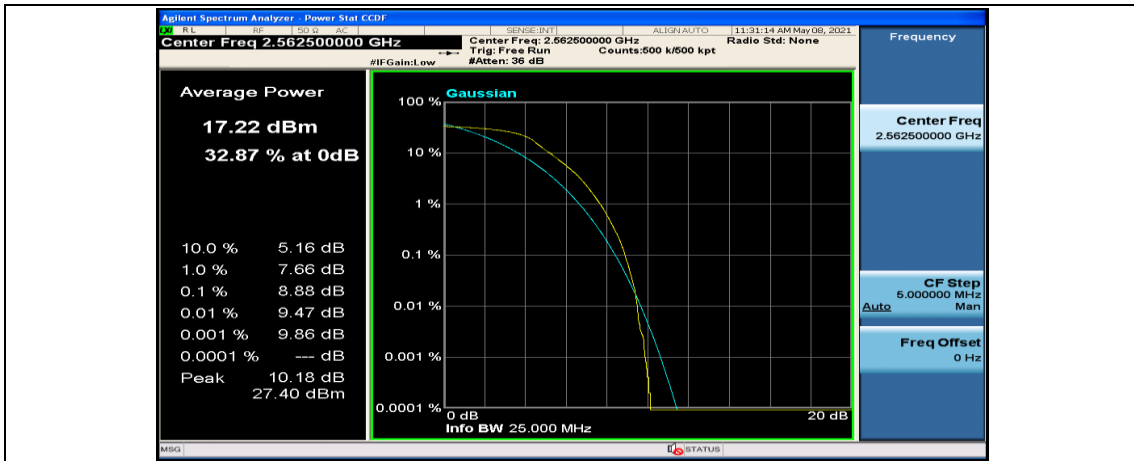

Channel Bandwidth: 15 MHz

(Channel Bandwidth:15 MHz)_LCH_QPSK_37RB#18

(Channel Bandwidth:15 MHz)_LCH_QPSK_37RB#38

(Channel Bandwidth:15 MHz)_LCH_QPSK_75RB#0

(Channel Bandwidth:15 MHz)_MCH_QPSK_1RB#0

(Channel Bandwidth:15 MHz)_MCH_QPSK_1RB#37

(Channel Bandwidth:15 MHz)_MCH_QPSK_1RB#74

(Channel Bandwidth:15 MHz)_MCH_QPSK_37RB#0

(Channel Bandwidth:15 MHz)_MCH_QPSK_37RB#18

(Channel Bandwidth:15 MHz)_MCH_QPSK_37RB#38

(Channel Bandwidth:15 MHz)_MCH_QPSK_75RB#0