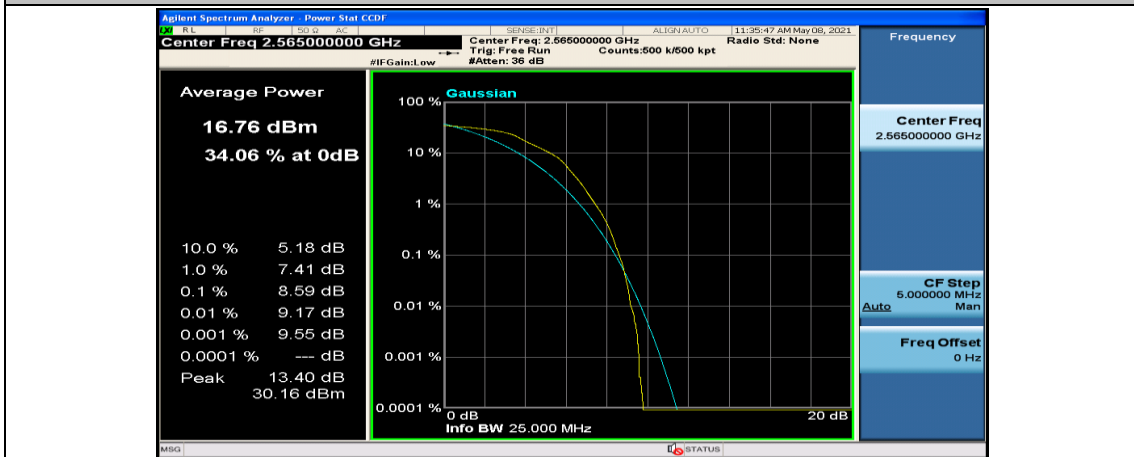

(Channel Bandwidth:20 MHz)_HCH_QPSK_1RB#49

(Channel Bandwidth:20 MHz)_HCH_QPSK_50RB#50

(Channel Bandwidth:20 MHz)_HCH_QPSK_100RB#0

(Channel Bandwidth:20 MHz)_LCH_16QAM_50RB#25

(Channel Bandwidth:20 MHz)_LCH_16QAM_50RB#50