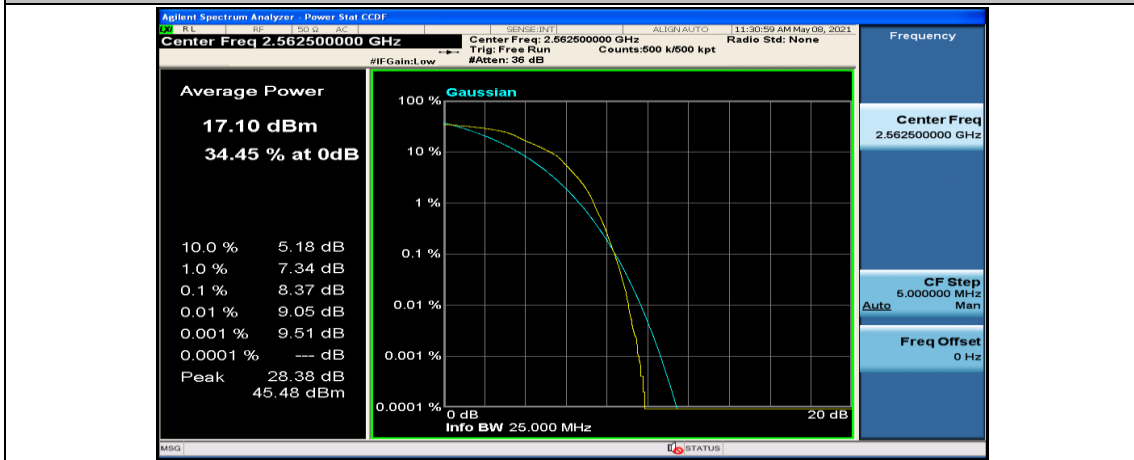

(Channel Bandwidth:15 MHz)_HCH_QPSK_37RB#38

(Channel Bandwidth:15 MHz)_HCH_QPSK_75RB#0

(Channel Bandwidth:15 MHz)_LCH_16QAM_37RB#18

(Channel Bandwidth:15 MHz)_LCH_16QAM_37RB#38

(Channel Bandwidth:15 MHz)_LCH_16QAM_75RB#0