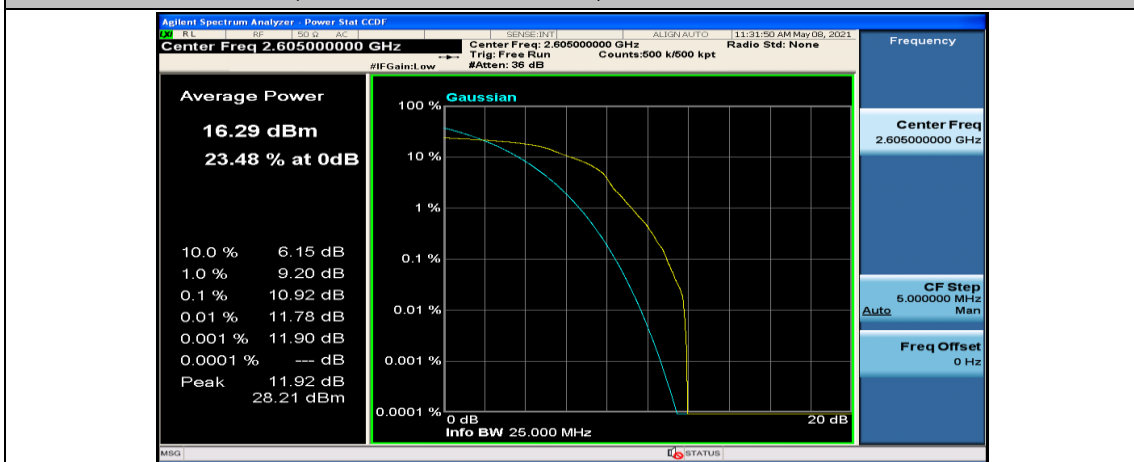

(Channel Bandwidth:15 MHz)_MCH_16QAM_1RB#0