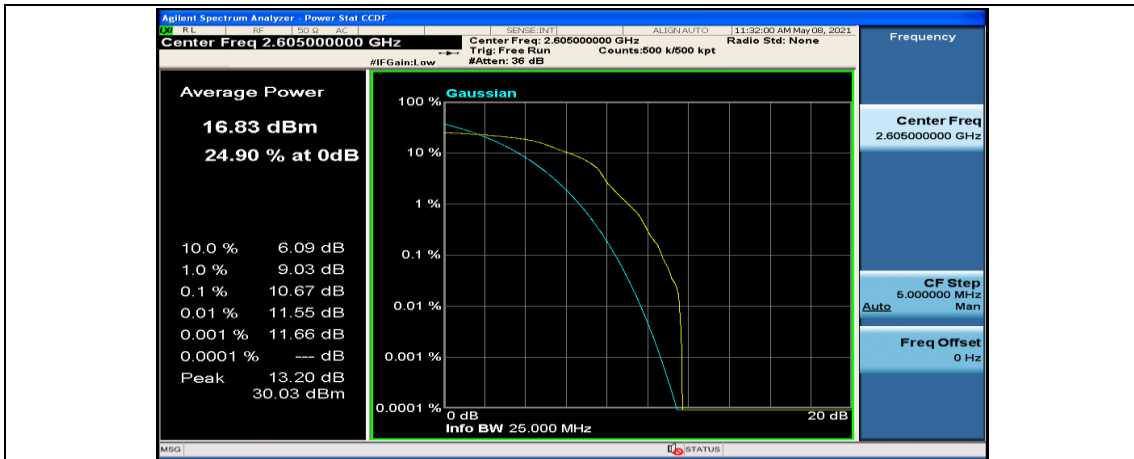

(Channel Bandwidth:15 MHz)_MCH_16QAM_1RB#74