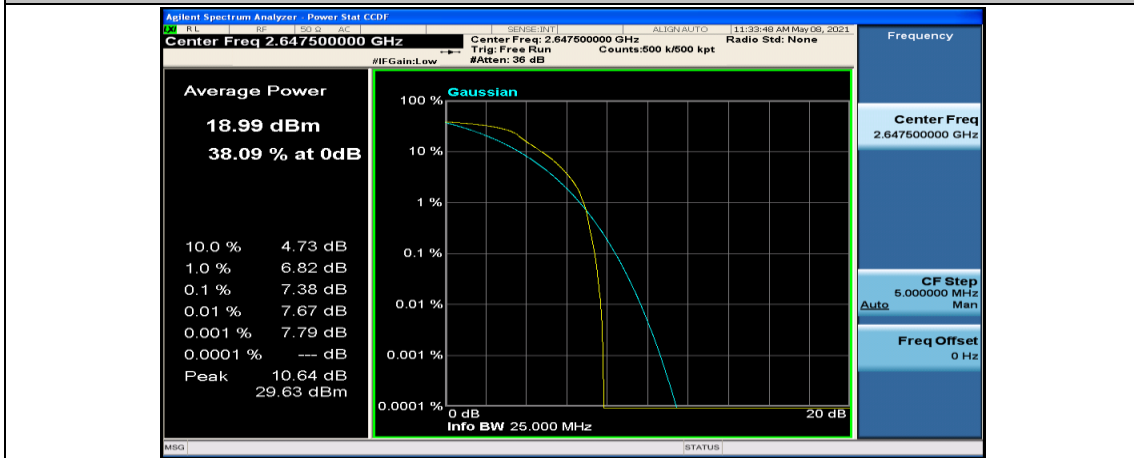

(Channel Bandwidth:15 MHz)_HCH_QPSK_1RB#0

(Channel Bandwidth:15 MHz)_HCH_QPSK_1RB#37

(Channel Bandwidth:15 MHz)_HCH_QPSK_1RB#74

(Channel Bandwidth:15 MHz)_HCH_QPSK_37RB#0

(Channel Bandwidth:15 MHz)_HCH_QPSK_37RB#18

(Channel Bandwidth:15 MHz)_HCH_QPSK_37RB#38

(Channel Bandwidth:15 MHz)_HCH_QPSK_75RB#0

(Channel Bandwidth:15 MHz)_LCH_16QAM_37RB#18

(Channel Bandwidth:15 MHz)_LCH_16QAM_37RB#38

(Channel Bandwidth:15 MHz)_LCH_16QAM_75RB#0