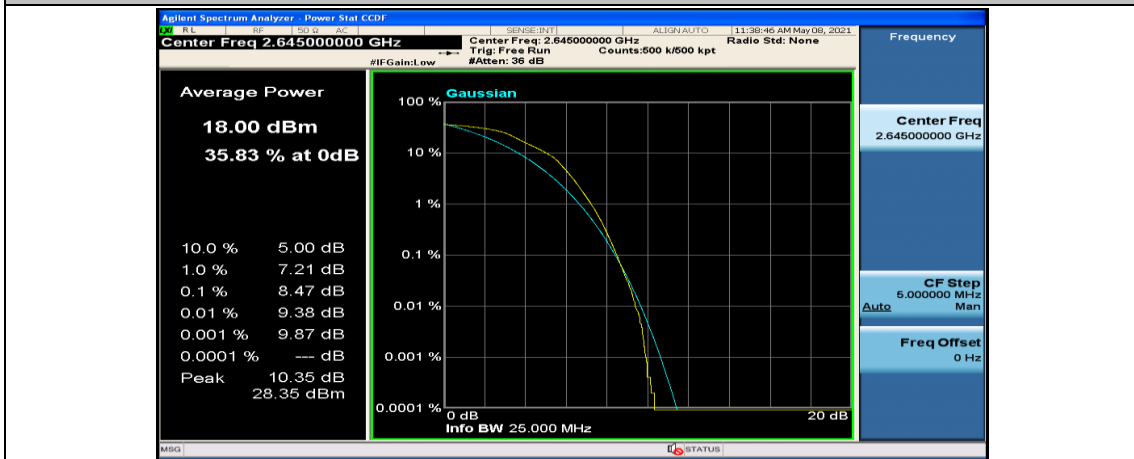

(Channel Bandwidth:20 MHz)_HCH_16QAM_50RB#0