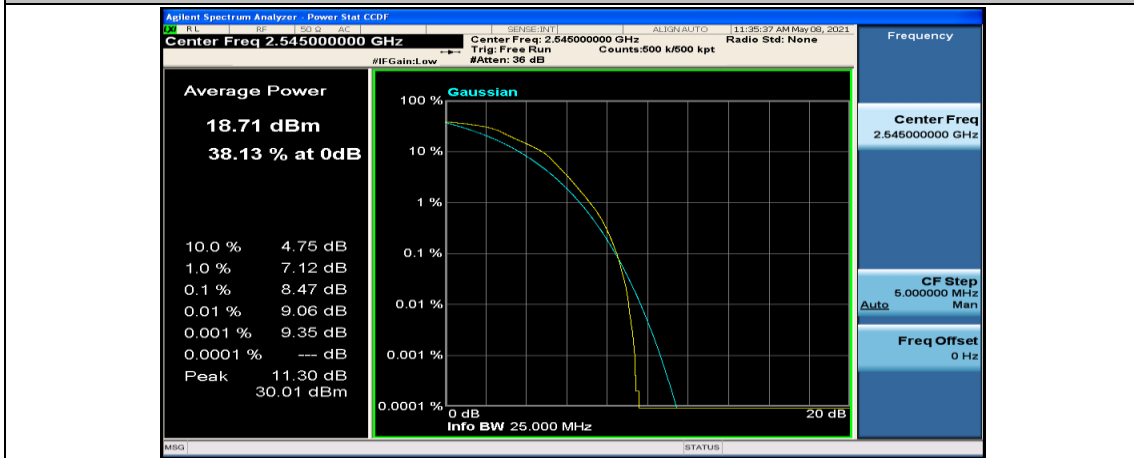

(Channel Bandwidth:20 MHz)_HCH_QPSK_1RB#49

(Channel Bandwidth:20 MHz)_HCH_QPSK_50RB#50

(Channel Bandwidth:20 MHz)_HCH_QPSK_100RB#0

(Channel Bandwidth:20 MHz)_LCH_16QAM_50RB#25

(Channel Bandwidth:20 MHz)_LCH_16QAM_50RB#50