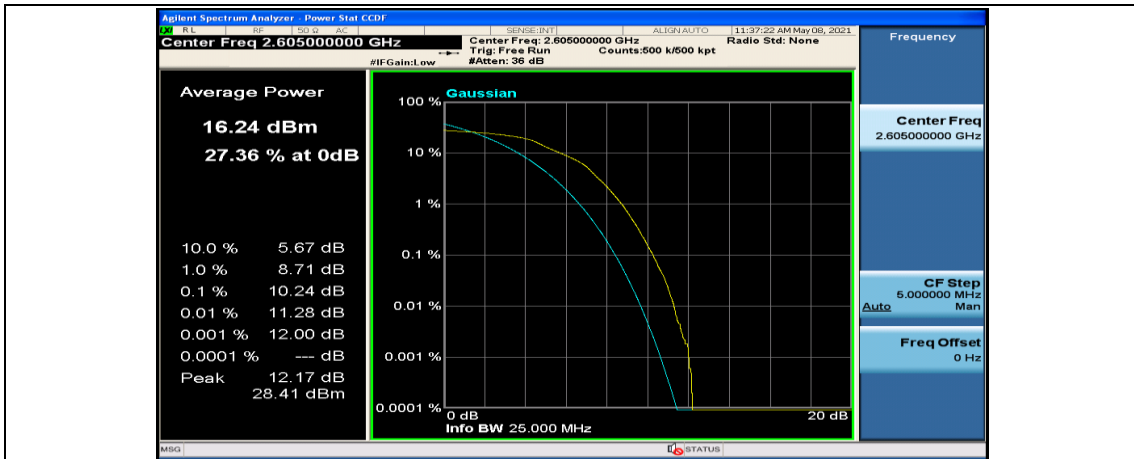

(Channel Bandwidth:20 MHz)_MCH_16QAM_50RB#50