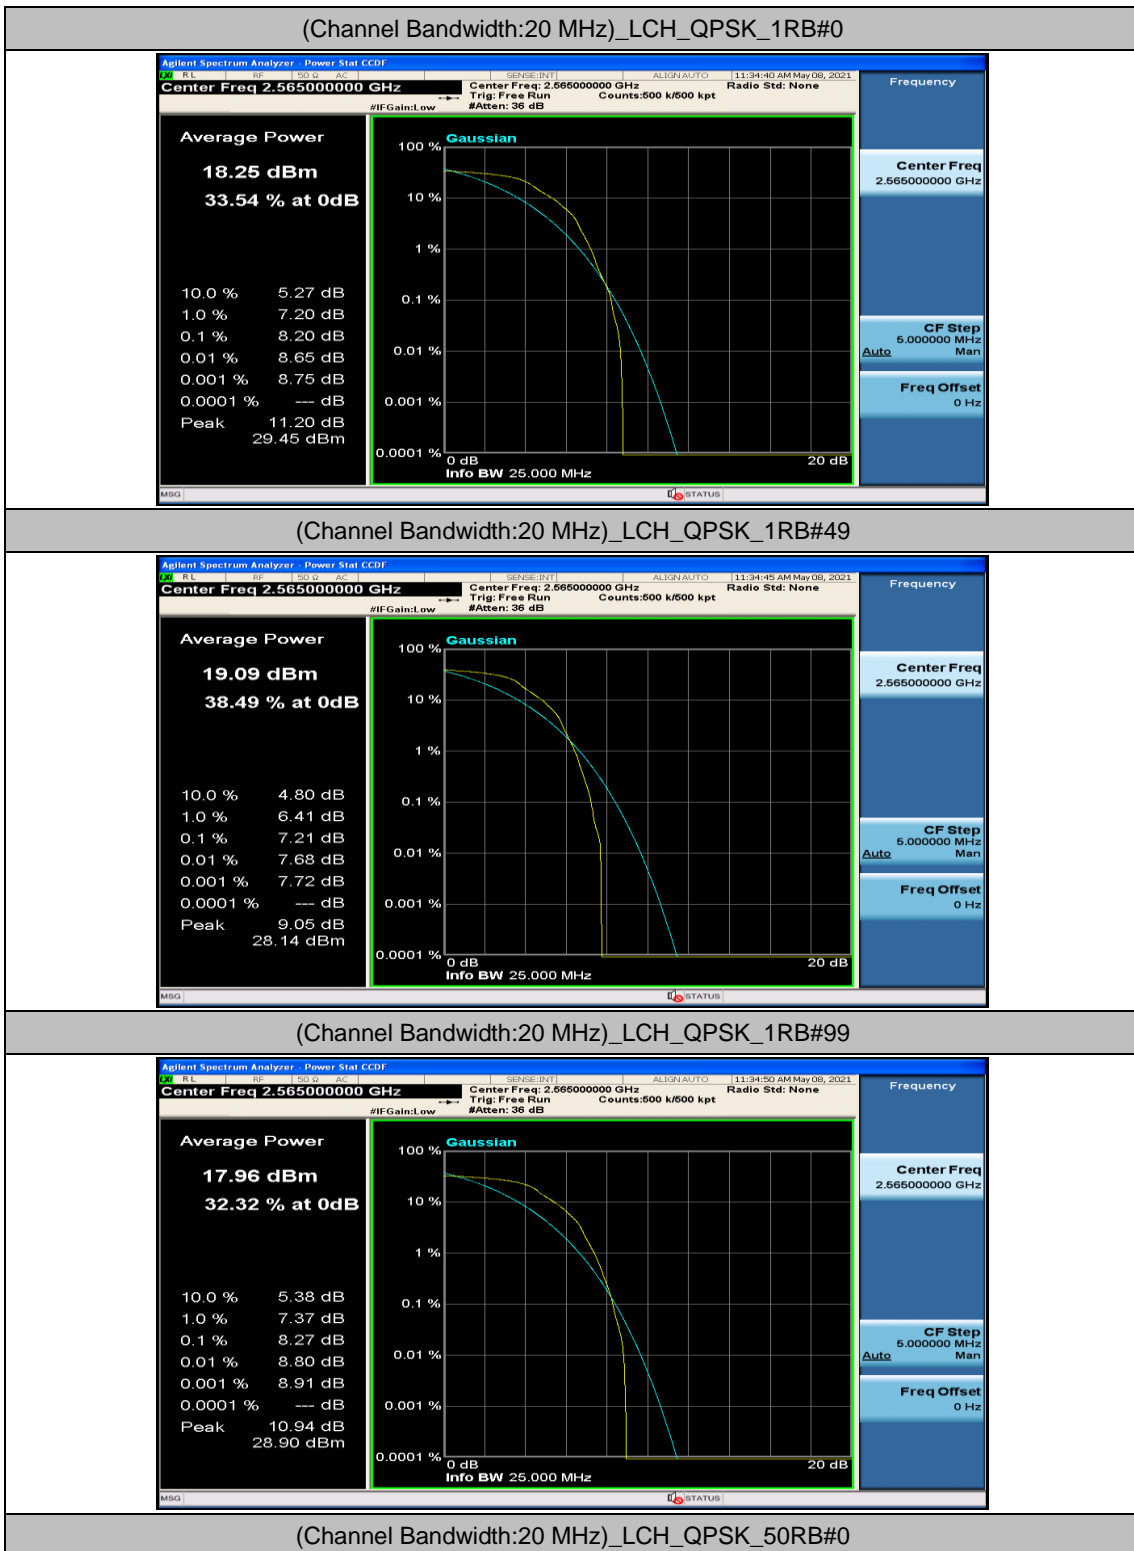

(Channel Bandwidth:15 MHz)_HCH_16QAM_37RB#0

(Channel Bandwidth:15 MHz)_HCH_16QAM_37RB#18

(Channel Bandwidth:15 MHz)_HCH_16QAM_37RB#38

(Channel Bandwidth:15 MHz)_HCH_16QAM_75RB#0

Channel Bandwidth: 20 MHz

(Channel Bandwidth:20 MHz)_LCH_QPSK_50RB#25

(Channel Bandwidth:20 MHz)_LCH_QPSK_50RB#50

(Channel Bandwidth:20 MHz)_LCH_QPSK_100RB#0

(Channel Bandwidth:20 MHz)_MCH_QPSK_1RB#0

(Channel Bandwidth:20 MHz)_MCH_QPSK_1RB#49

(Channel Bandwidth:20 MHz)_MCH_QPSK_1RB#99