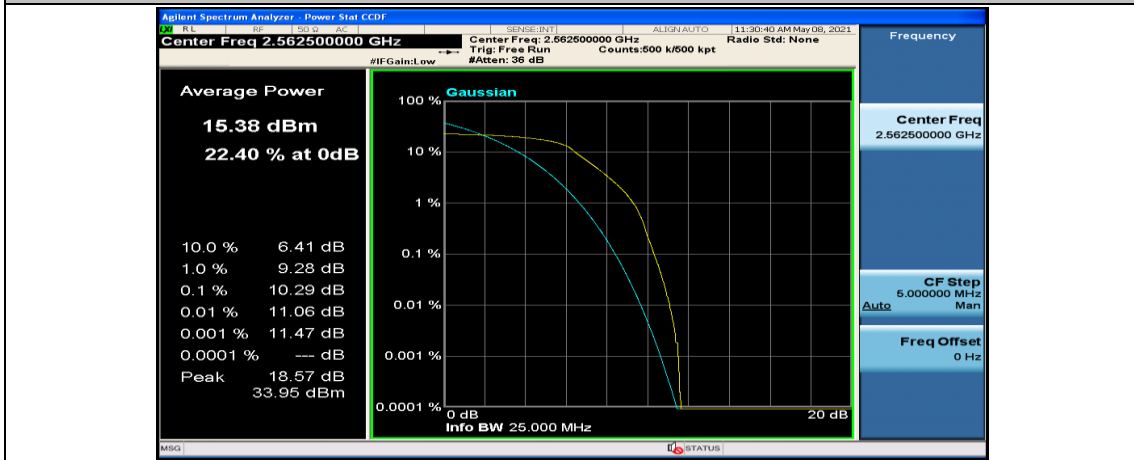

Channel Bandwidth: 15 MHz

(Channel Bandwidth:15 MHz)_LCH_QPSK_37RB#18

(Channel Bandwidth:15 MHz)_LCH_QPSK_37RB#38

(Channel Bandwidth:15 MHz)_LCH_QPSK_75RB#0

(Channel Bandwidth:15 MHz)_MCH_QPSK_1RB#0

(Channel Bandwidth:15 MHz)_MCH_QPSK_1RB#37

(Channel Bandwidth:15 MHz)_MCH_QPSK_1RB#74

(Channel Bandwidth:15 MHz)_MCH_QPSK_37RB#0

(Channel Bandwidth:15 MHz)_MCH_QPSK_37RB#18

(Channel Bandwidth:15 MHz)_MCH_QPSK_37RB#38

(Channel Bandwidth:15 MHz)_MCH_QPSK_75RB#0