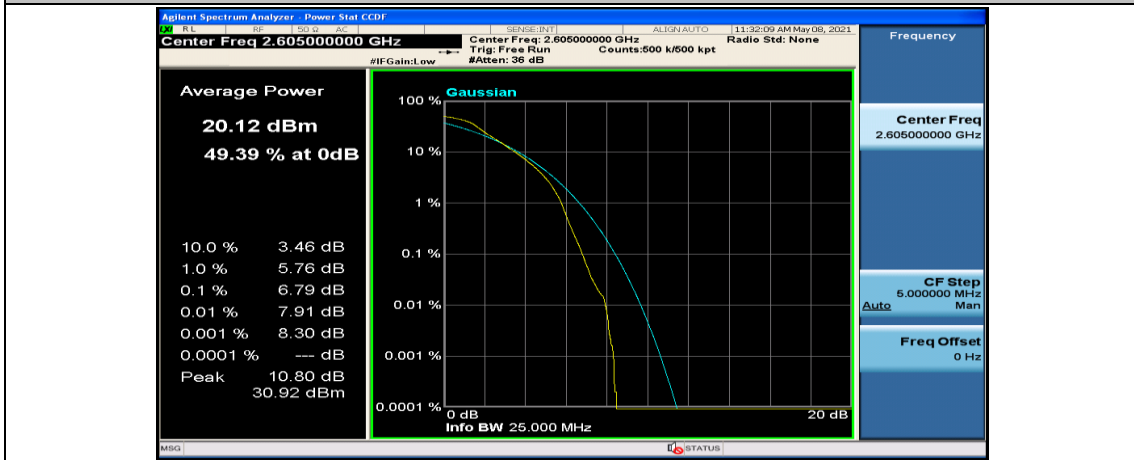

Channel Bandwidth: 15 MHz

(Channel Bandwidth:15 MHz)_LCH_QPSK_37RB#18

(Channel Bandwidth:15 MHz)_LCH_QPSK_37RB#38

(Channel Bandwidth:15 MHz)_LCH_QPSK_75RB#0

(Channel Bandwidth:15 MHz)_MCH_QPSK_1RB#0

(Channel Bandwidth:15 MHz)_MCH_QPSK_1RB#37

(Channel Bandwidth:15 MHz)_MCH_QPSK_1RB#74

(Channel Bandwidth:15 MHz)_MCH_QPSK_37RB#0

(Channel Bandwidth:15 MHz)_MCH_QPSK_37RB#18

(Channel Bandwidth:15 MHz)_MCH_QPSK_37RB#38

(Channel Bandwidth:15 MHz)_MCH_QPSK_75RB#0