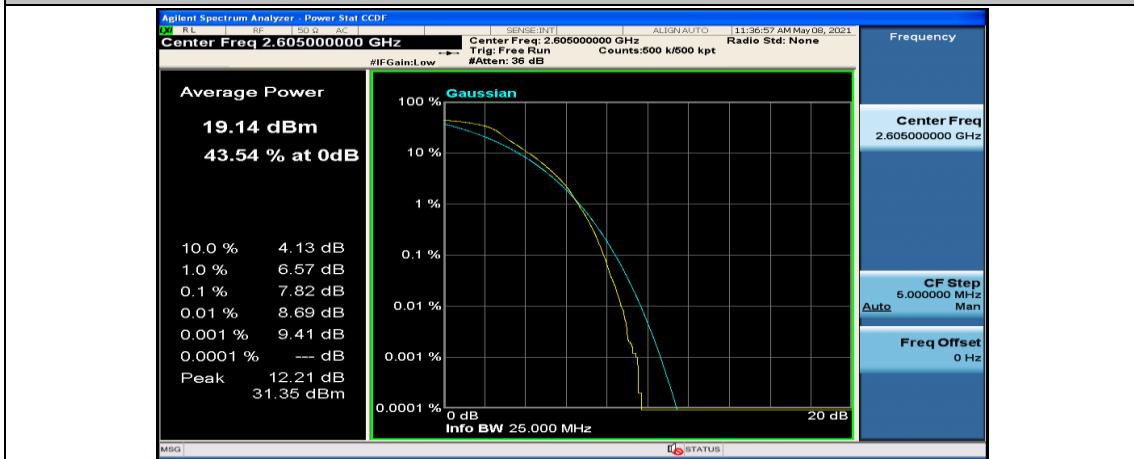

(Channel Bandwidth:20 MHz)_MCH_QPSK_50RB#25