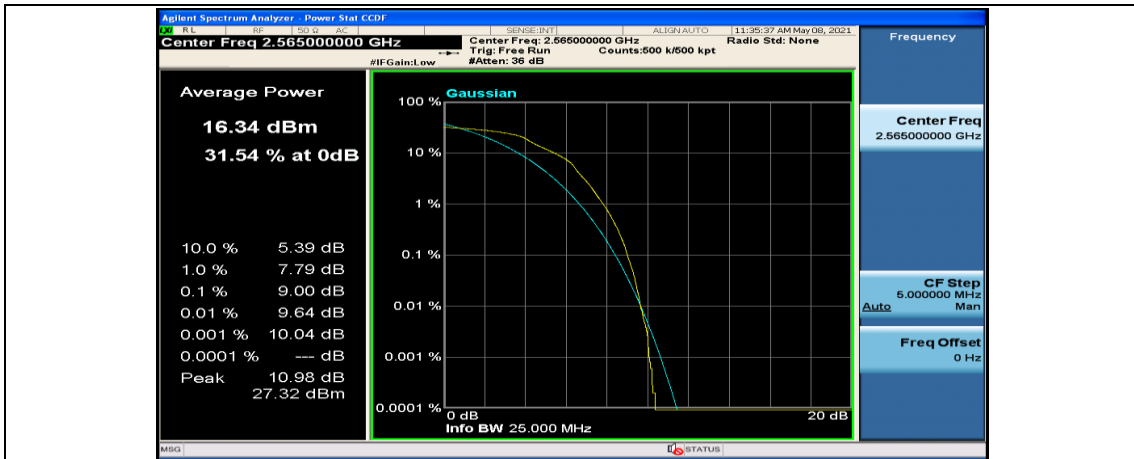

(Channel Bandwidth:20 MHz)_HCH_QPSK_1RB#49

(Channel Bandwidth:20 MHz)_HCH_QPSK_50RB#50

(Channel Bandwidth:20 MHz)_HCH_QPSK_100RB#0

(Channel Bandwidth:20 MHz)_LCH_16QAM_50RB#25

(Channel Bandwidth:20 MHz)_LCH_16QAM_50RB#50