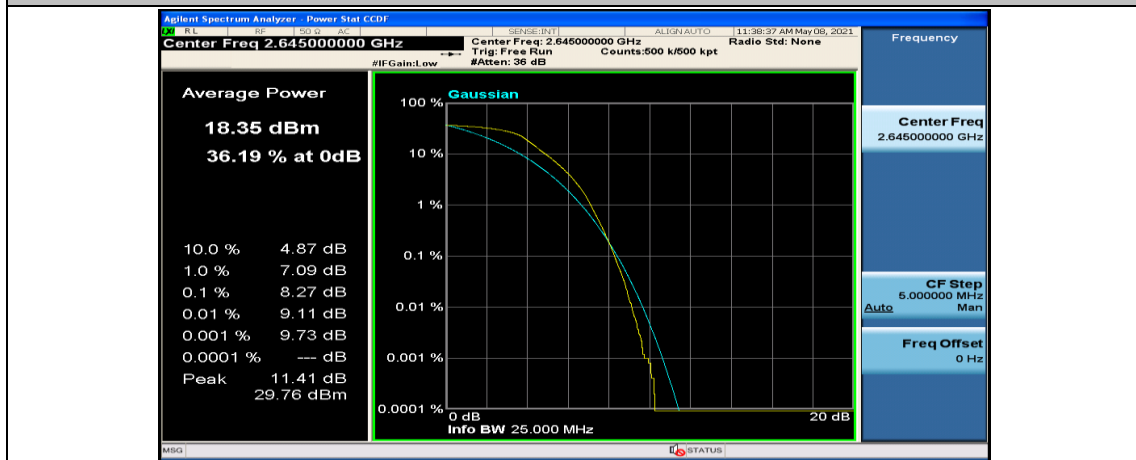

(Channel Bandwidth:20 MHz)_HCH_QPSK_50RB#50