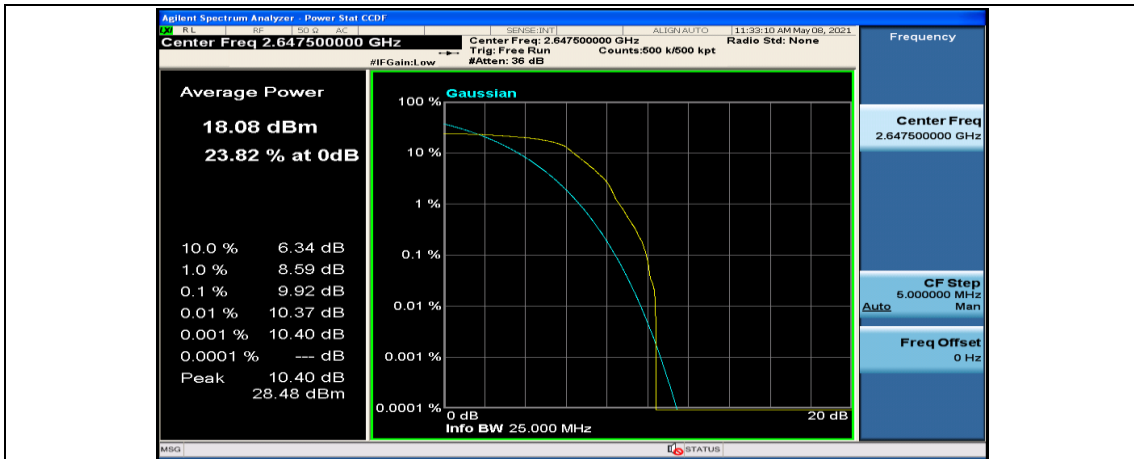

Channel Bandwidth: 15 MHz

(Channel Bandwidth:15 MHz)_LCH_QPSK_37RB#18

(Channel Bandwidth:15 MHz)_LCH_QPSK_37RB#38

(Channel Bandwidth:15 MHz)_LCH_QPSK_75RB#0

(Channel Bandwidth:15 MHz)_MCH_QPSK_1RB#0

(Channel Bandwidth:15 MHz)_MCH_QPSK_1RB#37

(Channel Bandwidth:15 MHz)_MCH_QPSK_1RB#74

(Channel Bandwidth:15 MHz)_MCH_QPSK_37RB#0

(Channel Bandwidth:15 MHz)_MCH_QPSK_37RB#18

(Channel Bandwidth:15 MHz)_MCH_QPSK_37RB#38

(Channel Bandwidth:15 MHz)_MCH_QPSK_75RB#0

(Channel Bandwidth:15 MHz)_HCH_QPSK_1RB#0

(Channel Bandwidth:15 MHz)_HCH_QPSK_1RB#37

(Channel Bandwidth:15 MHz)_HCH_QPSK_1RB#74

(Channel Bandwidth:15 MHz)_HCH_QPSK_37RB#0

(Channel Bandwidth:15 MHz)_HCH_QPSK_37RB#18