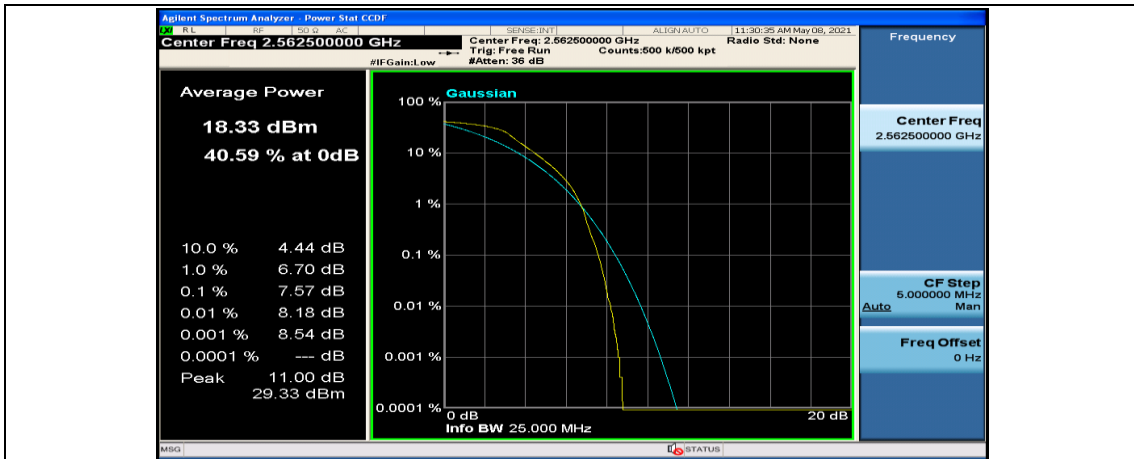

Channel Bandwidth: 15 MHz

(Channel Bandwidth:15 MHz)_LCH_QPSK_37RB#18

(Channel Bandwidth:15 MHz)_LCH_QPSK_37RB#38

(Channel Bandwidth:15 MHz)_LCH_QPSK_75RB#0

(Channel Bandwidth:15 MHz)_MCH_QPSK_1RB#0

(Channel Bandwidth:15 MHz)_MCH_QPSK_1RB#37

(Channel Bandwidth:15 MHz)_MCH_QPSK_1RB#74

(Channel Bandwidth:15 MHz)_MCH_QPSK_37RB#0

(Channel Bandwidth:15 MHz)_MCH_QPSK_37RB#18

(Channel Bandwidth:15 MHz)_MCH_QPSK_37RB#38

(Channel Bandwidth:15 MHz)_MCH_QPSK_75RB#0