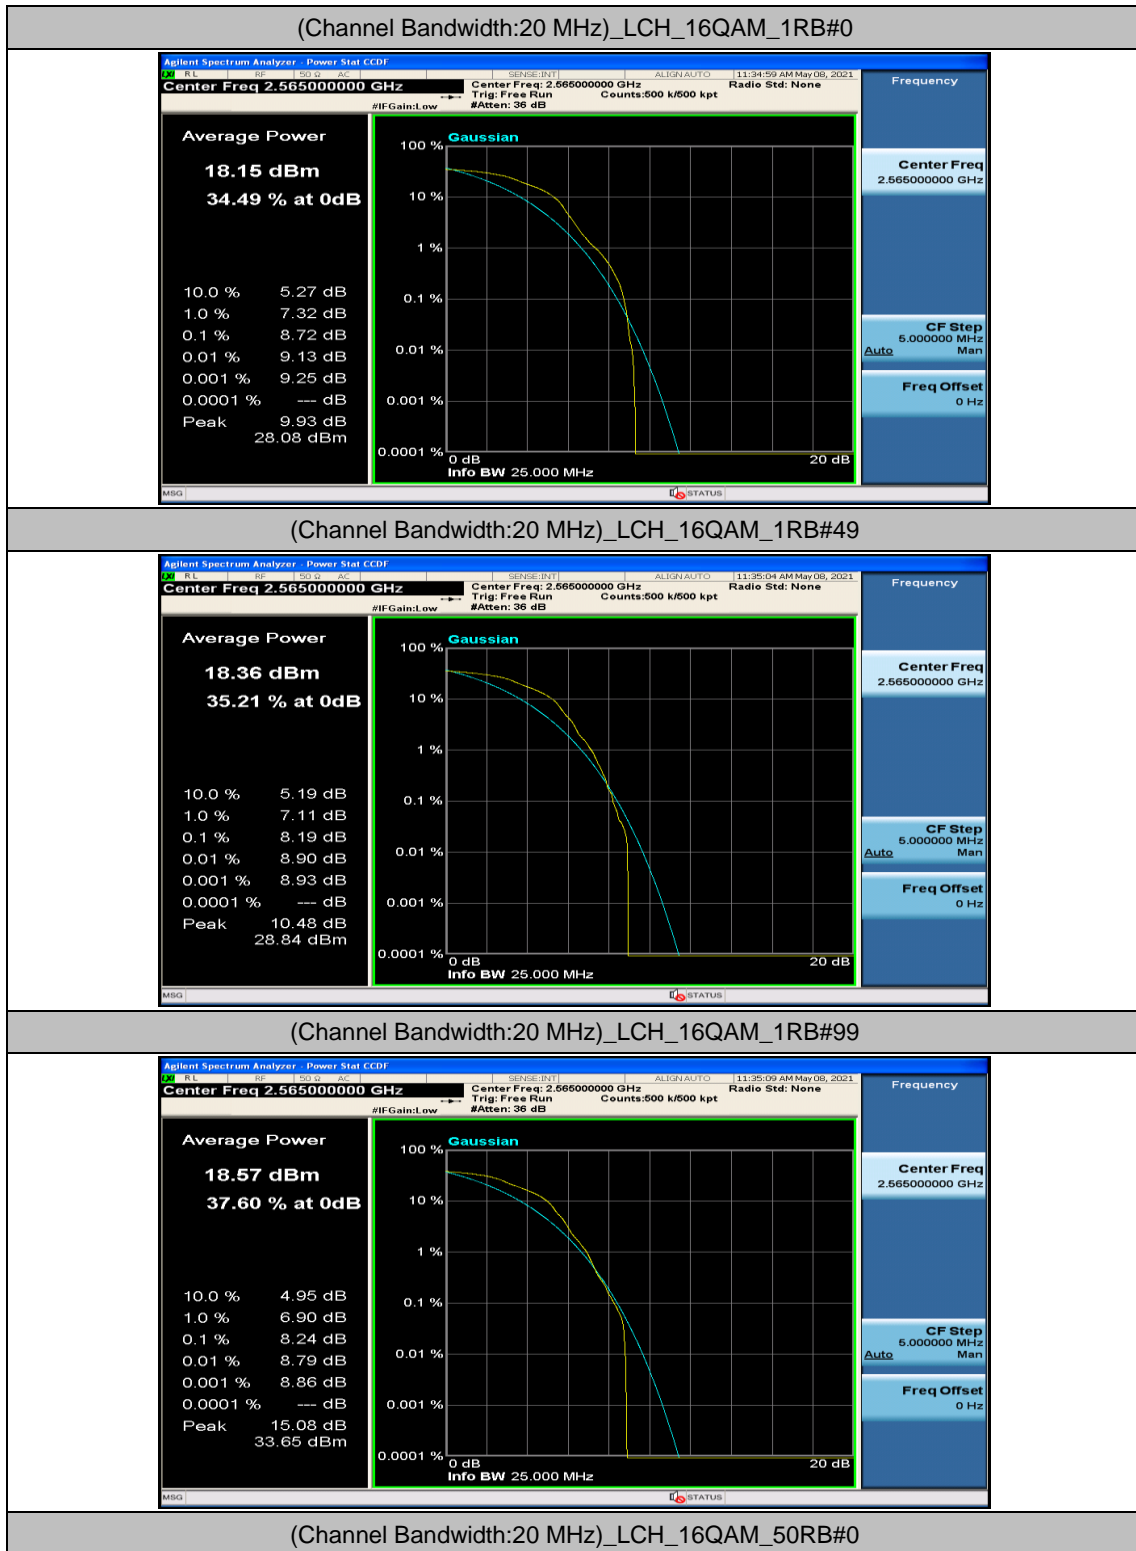

(Channel Bandwidth:20 MHz)_HCH_QPSK_1RB#49

(Channel Bandwidth:20 MHz)_HCH_QPSK_50RB#50

(Channel Bandwidth:20 MHz)_HCH_QPSK_100RB#0

(Channel Bandwidth:20 MHz)_LCH_16QAM_50RB#25

(Channel Bandwidth:20 MHz)_LCH_16QAM_50RB#50

(Channel Bandwidth:20 MHz)_LCH_16QAM_100RB#0

(Channel Bandwidth:20 MHz)_MCH_16QAM_1RB#0

(Channel Bandwidth:20 MHz)_MCH_16QAM_1RB#49

(Channel Bandwidth:20 MHz)_MCH_16QAM_1RB#99

(Channel Bandwidth:20 MHz)_MCH_16QAM_50RB#0