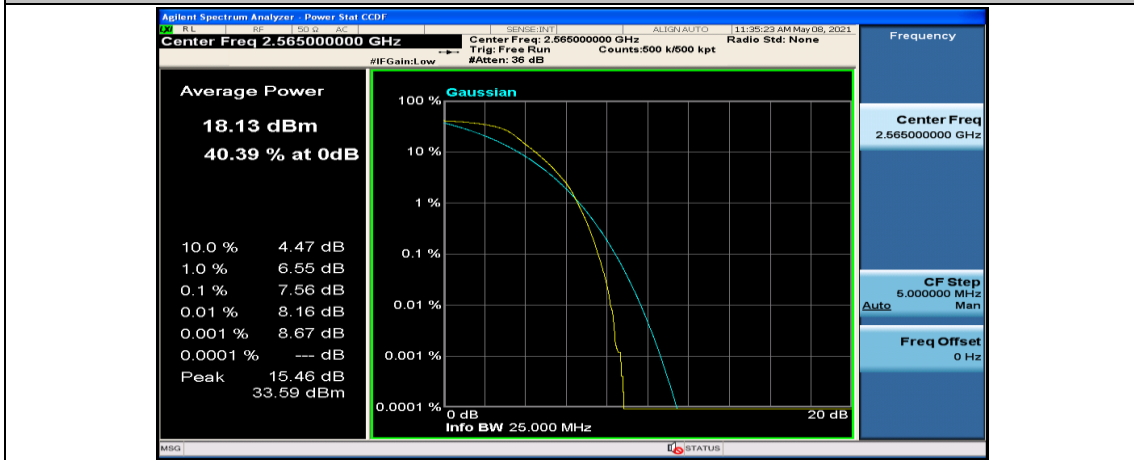

(Channel Bandwidth:15 MHz)_HCH_16QAM_37RB#0

(Channel Bandwidth:15 MHz)_HCH_16QAM_37RB#18

(Channel Bandwidth:15 MHz)_HCH_16QAM_37RB#38

(Channel Bandwidth:15 MHz)_HCH_16QAM_75RB#0

Channel Bandwidth: 20 MHz

(Channel Bandwidth:20 MHz)_LCH_QPSK_50RB#25