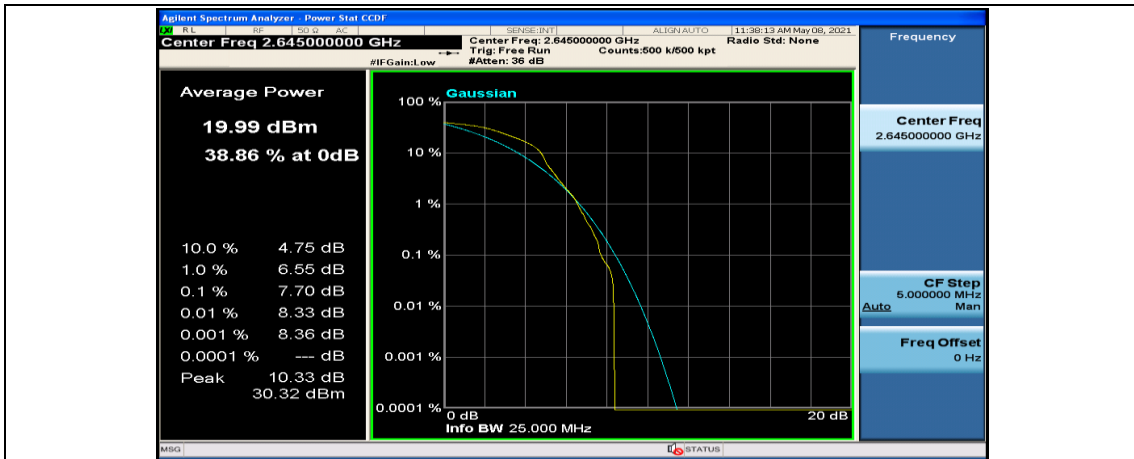

(Channel Bandwidth:20 MHz)_MCH_16QAM_50RB#25

(Channel Bandwidth:20 MHz)_MCH_16QAM_50RB#50

(Channel Bandwidth:20 MHz)_MCH_16QAM_100RB#0

(Channel Bandwidth:20 MHz)_HCH_16QAM_1RB#0

(Channel Bandwidth:20 MHz)_HCH_16QAM_1RB#49