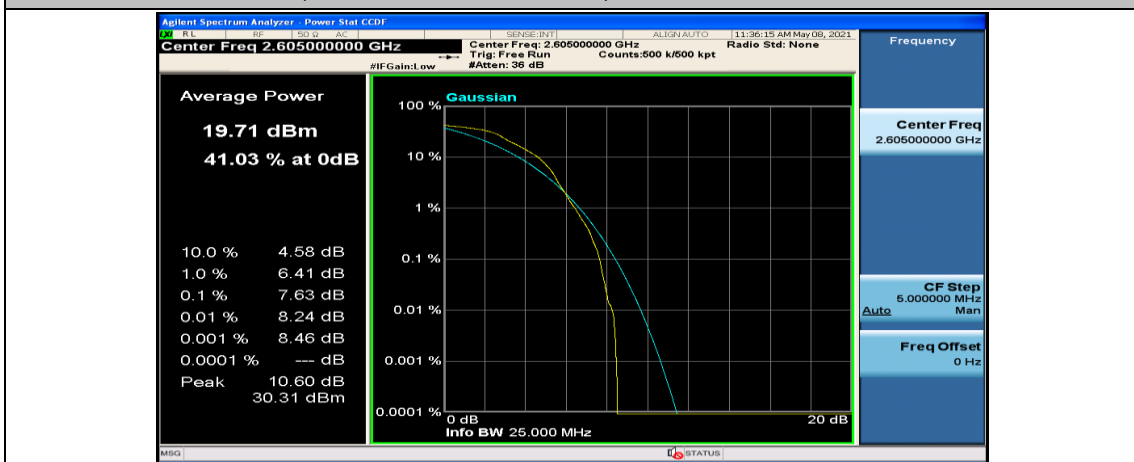

(Channel Bandwidth:20 MHz)_MCH_QPSK_1RB#0