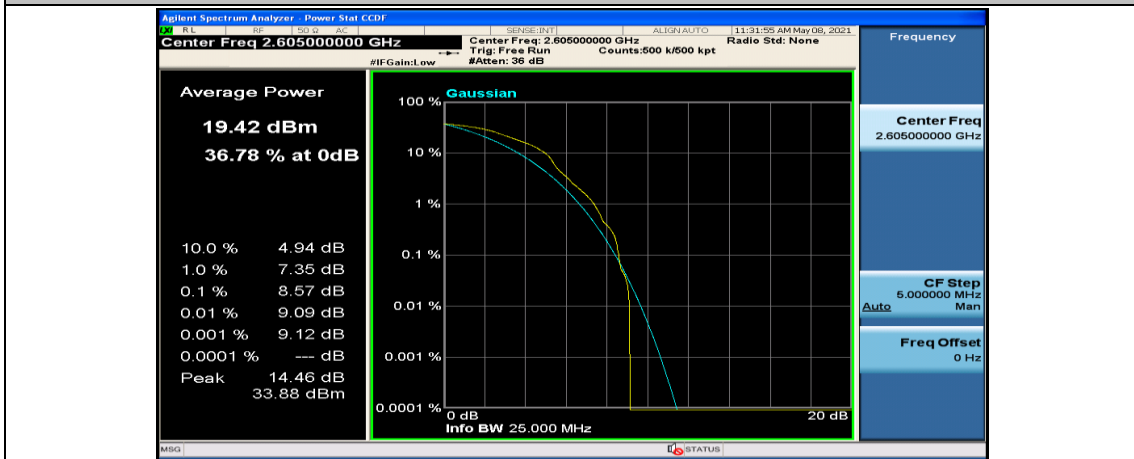

(Channel Bandwidth:15 MHz)_MCH_16QAM_1RB#37