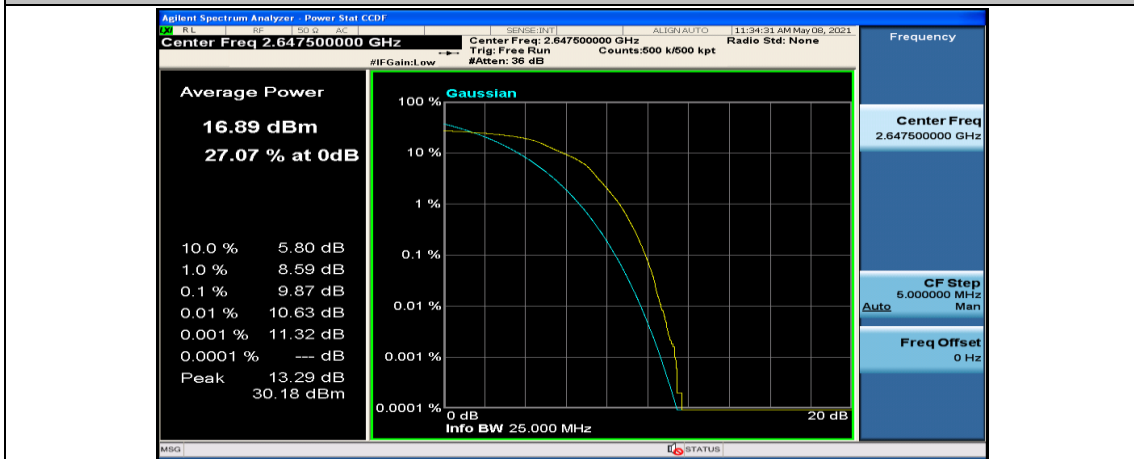

(Channel Bandwidth:15 MHz)_HCH_16QAM_37RB#0

(Channel Bandwidth:15 MHz)_HCH_16QAM_37RB#18

(Channel Bandwidth:15 MHz)_HCH_16QAM_37RB#38

(Channel Bandwidth:15 MHz)_HCH_16QAM_75RB#0

Channel Bandwidth: 20 MHz

(Channel Bandwidth:20 MHz)_LCH_QPSK_50RB#25

(Channel Bandwidth:20 MHz)_LCH_QPSK_50RB#50

(Channel Bandwidth:20 MHz)_LCH_QPSK_100RB#0

(Channel Bandwidth:20 MHz)_MCH_QPSK_1RB#0

(Channel Bandwidth:20 MHz)_MCH_QPSK_1RB#49

(Channel Bandwidth:20 MHz)_MCH_QPSK_1RB#99