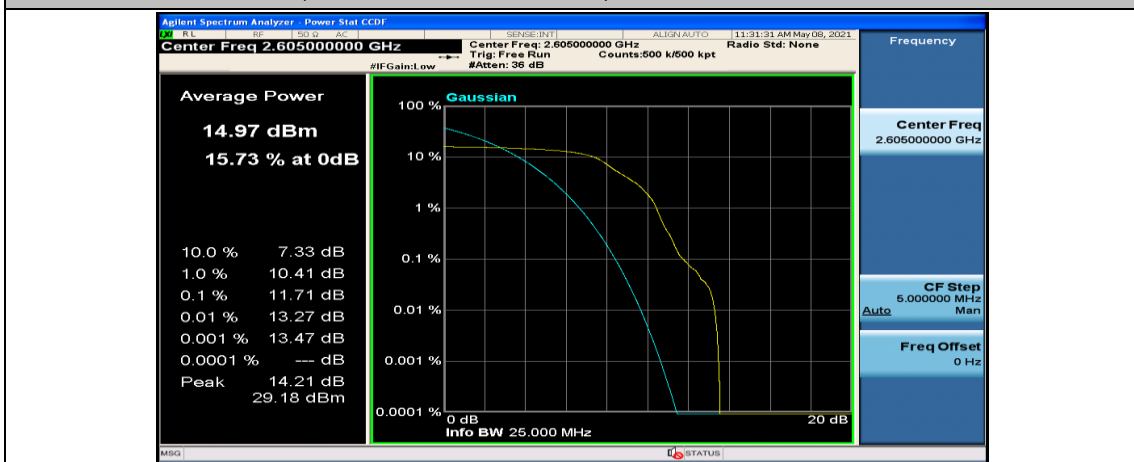

Channel Bandwidth: 15 MHz

(Channel Bandwidth:15 MHz)_LCH_QPSK_37RB#18

(Channel Bandwidth:15 MHz)_LCH_QPSK_37RB#38

(Channel Bandwidth:15 MHz)_LCH_QPSK_75RB#0

(Channel Bandwidth:15 MHz)_MCH_QPSK_1RB#0

(Channel Bandwidth:15 MHz)_MCH_QPSK_1RB#37

(Channel Bandwidth:15 MHz)_MCH_QPSK_1RB#74

(Channel Bandwidth:15 MHz)_MCH_QPSK_37RB#0

(Channel Bandwidth:15 MHz)_MCH_QPSK_37RB#18

(Channel Bandwidth:15 MHz)_MCH_QPSK_37RB#38

(Channel Bandwidth:15 MHz)_MCH_QPSK_75RB#0