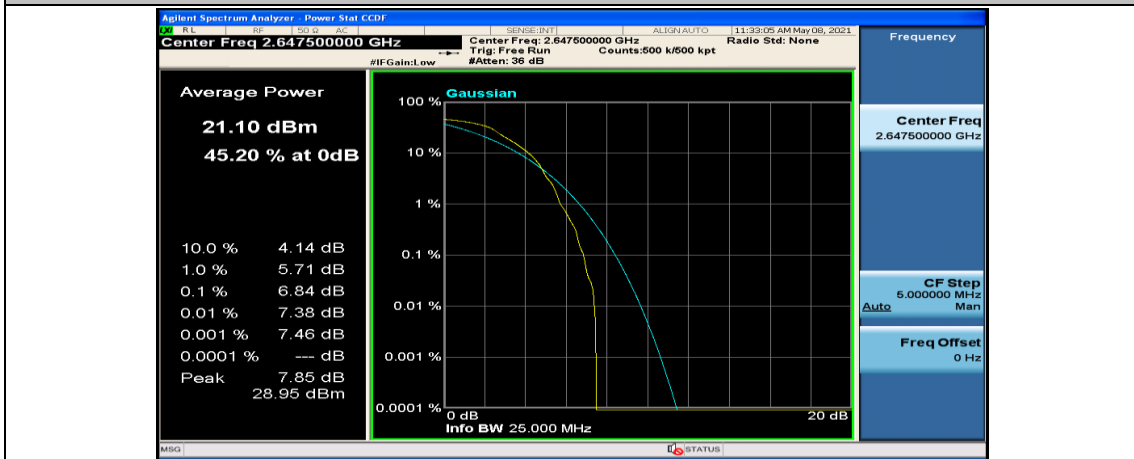

Channel Bandwidth: 15 MHz

(Channel Bandwidth:15 MHz)_LCH_QPSK_37RB#18

(Channel Bandwidth:15 MHz)_LCH_QPSK_37RB#38

(Channel Bandwidth:15 MHz)_LCH_QPSK_75RB#0

(Channel Bandwidth:15 MHz)_MCH_QPSK_1RB#0

(Channel Bandwidth:15 MHz)_MCH_QPSK_1RB#37

(Channel Bandwidth:15 MHz)_MCH_QPSK_1RB#74

(Channel Bandwidth:15 MHz)_MCH_QPSK_37RB#0

(Channel Bandwidth:15 MHz)_MCH_QPSK_37RB#18

(Channel Bandwidth:15 MHz)_MCH_QPSK_37RB#38

(Channel Bandwidth:15 MHz)_MCH_QPSK_75RB#0

(Channel Bandwidth:15 MHz)_HCH_QPSK_1RB#0

(Channel Bandwidth:15 MHz)_HCH_QPSK_1RB#37

(Channel Bandwidth:15 MHz)_HCH_QPSK_1RB#74

(Channel Bandwidth:15 MHz)_HCH_QPSK_37RB#0

(Channel Bandwidth:15 MHz)_HCH_QPSK_37RB#18