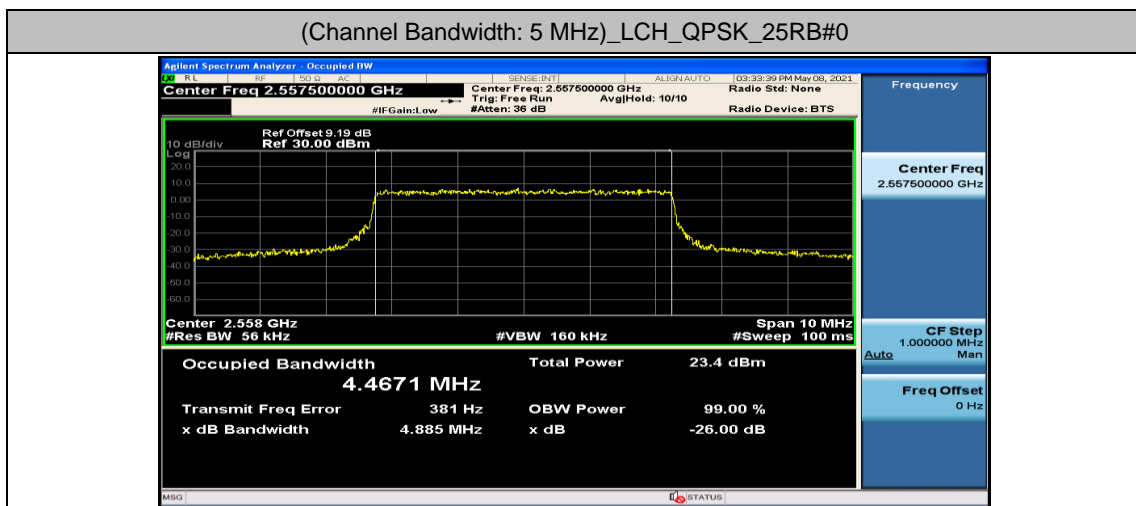

Channel Bandwidth: 20 MHz

Channel Bandwidth: 20 MHz						
Modulation	Channel	RB Configuration		Occupied Bandwidth (MHz)	26dB Bandwidth (MHz)	Verdict
		Size	Offset			
QPSK	LCH	100	0	17.862	18.60	PASS
	MCH	100	0	17.875	18.55	PASS
	HCH	100	0	17.871	18.68	PASS
16QAM	LCH	100	0	17.848	18.65	PASS
	MCH	100	0	17.848	18.70	PASS
	HCH	100	0	17.842	18.58	PASS

Test Graphs

Channel Bandwidth: 5 MHz