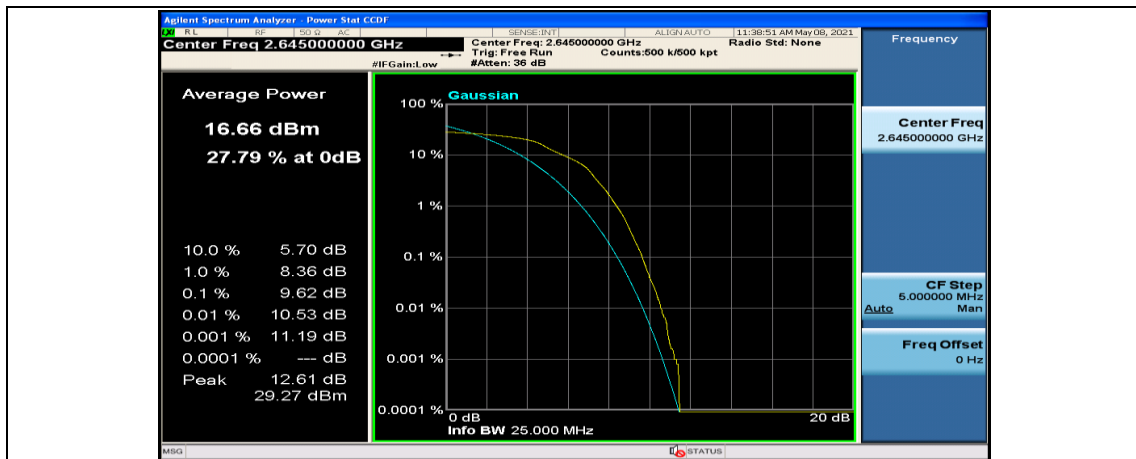

(Channel Bandwidth:20 MHz)_HCH_16QAM_50RB#25