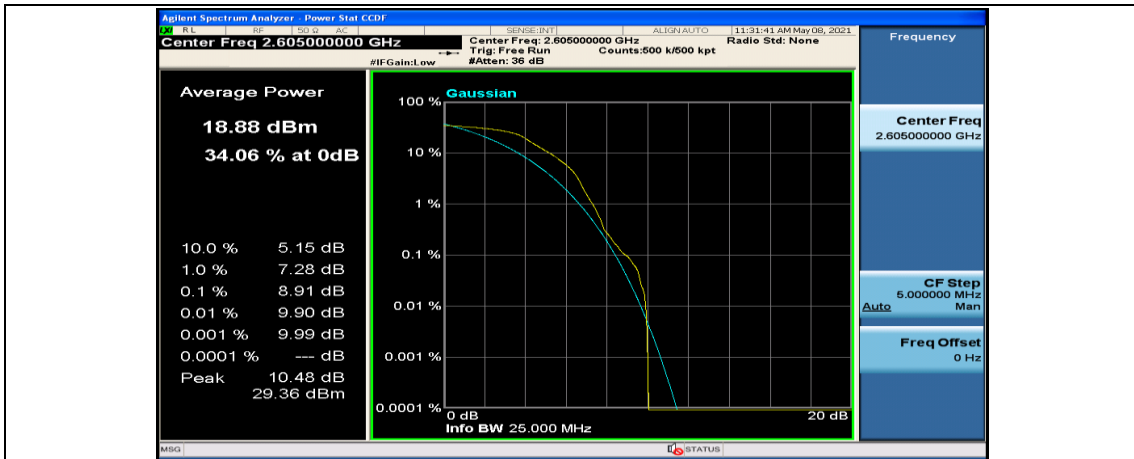

Channel Bandwidth: 15 MHz

(Channel Bandwidth:15 MHz)_LCH_QPSK_37RB#18

(Channel Bandwidth:15 MHz)_LCH_QPSK_37RB#38

(Channel Bandwidth:15 MHz)_LCH_QPSK_75RB#0

(Channel Bandwidth:15 MHz)_MCH_QPSK_1RB#0

(Channel Bandwidth:15 MHz)_MCH_QPSK_1RB#37

(Channel Bandwidth:15 MHz)_MCH_QPSK_1RB#74

(Channel Bandwidth:15 MHz)_MCH_QPSK_37RB#0

(Channel Bandwidth:15 MHz)_MCH_QPSK_37RB#18

(Channel Bandwidth:15 MHz)_MCH_QPSK_37RB#38

(Channel Bandwidth:15 MHz)_MCH_QPSK_75RB#0