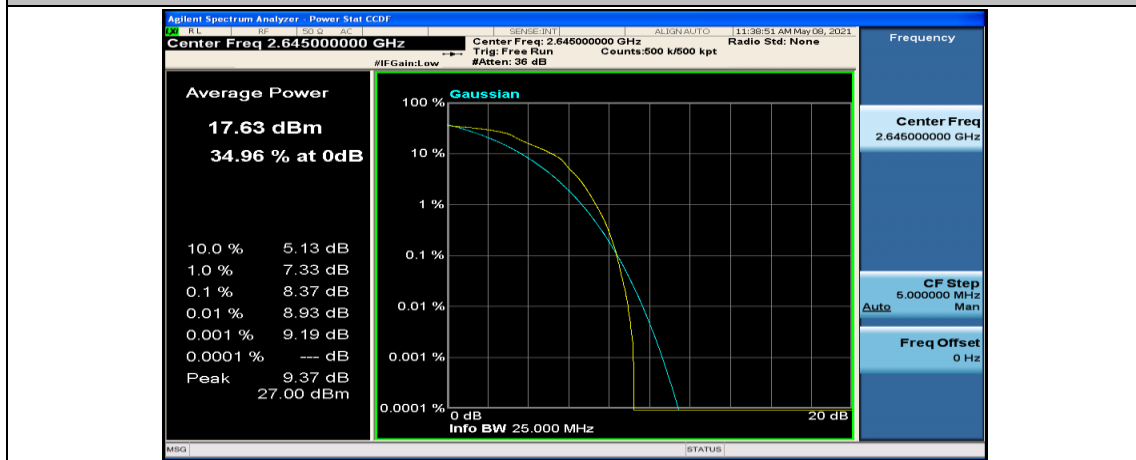

(Channel Bandwidth:20 MHz)_HCH_16QAM_1RB#99

(Channel Bandwidth:20 MHz)_HCH_16QAM_50RB#0

(Channel Bandwidth:20 MHz)_HCH_16QAM_50RB#25

(Channel Bandwidth:20 MHz)_HCH_16QAM_50RB#50

(Channel Bandwidth:20 MHz)_HCH_16QAM_100RB#0