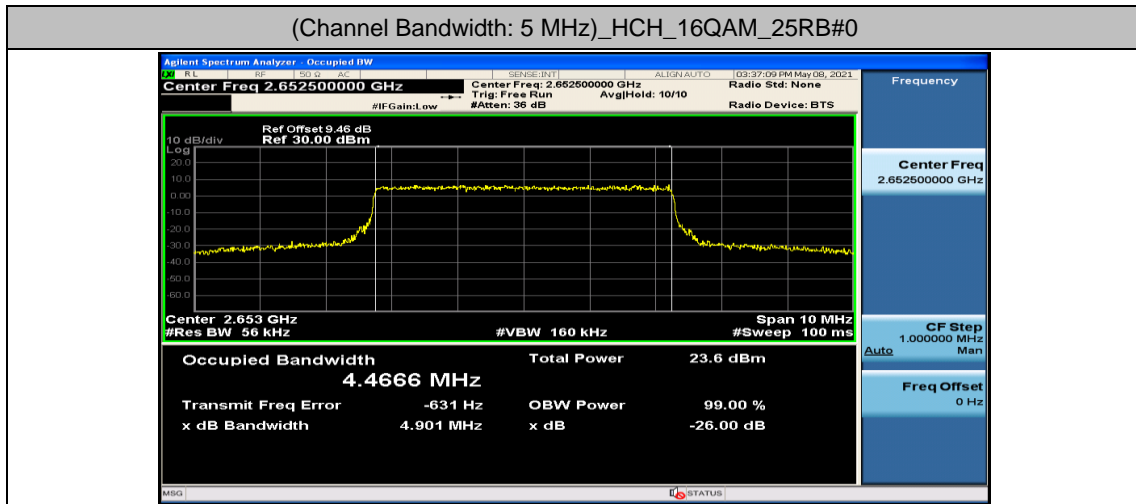

Channel Bandwidth: 15 MHz

Channel Bandwidth: 15 MHz						
Modulation	Channel	RB Configuration		Occupied Bandwidth (MHz)	26dB Bandwidth (MHz)	Verdict
		Size	Offset			
QPSK	LCH	75	0	13.407	14.22	PASS
	MCH	75	0	13.396	14.03	PASS
	HCH	75	0	13.406	14.24	PASS
16QAM	LCH	75	0	13.405	14.10	PASS
	MCH	75	0	13.390	14.02	PASS
	HCH	75	0	13.417	14.13	PASS

Channel Bandwidth: 20 MHz

Channel Bandwidth: 20 MHz						
Modulation	Channel	RB Configuration		Occupied Bandwidth (MHz)	26dB Bandwidth (MHz)	Verdict
		Size	Offset			
QPSK	LCH	100	0	17.862	18.60	PASS
	MCH	100	0	17.875	18.55	PASS
	HCH	100	0	17.871	18.68	PASS
16QAM	LCH	100	0	17.848	18.65	PASS
	MCH	100	0	17.848	18.70	PASS
	HCH	100	0	17.842	18.58	PASS

Test Graphs

Channel Bandwidth: 5 MHz

Channel Bandwidth: 10 MHz