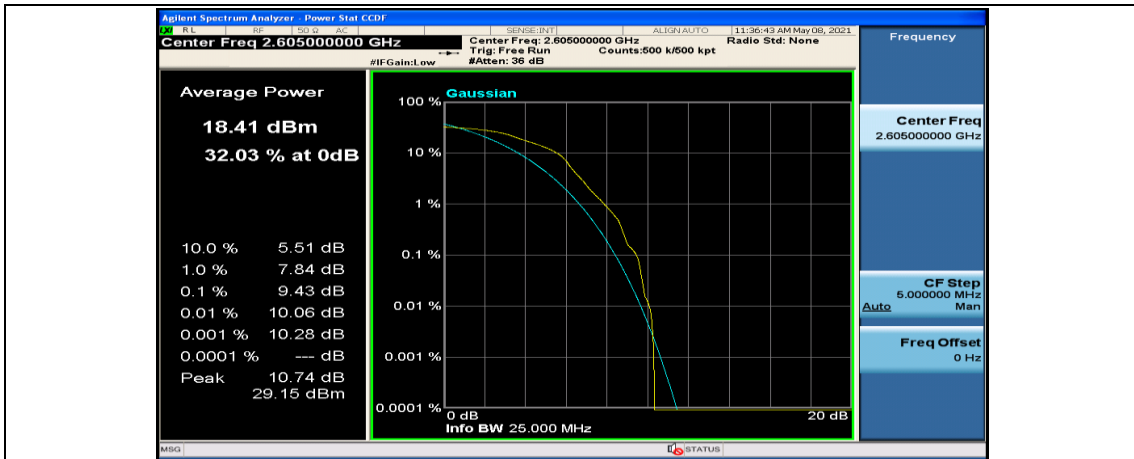

(Channel Bandwidth:20 MHz)_LCH_16QAM_100RB#0

(Channel Bandwidth:20 MHz)_MCH_16QAM_1RB#0

(Channel Bandwidth:20 MHz)_MCH_16QAM_1RB#49

(Channel Bandwidth:20 MHz)_MCH_16QAM_1RB#99

(Channel Bandwidth:20 MHz)_MCH_16QAM_50RB#0