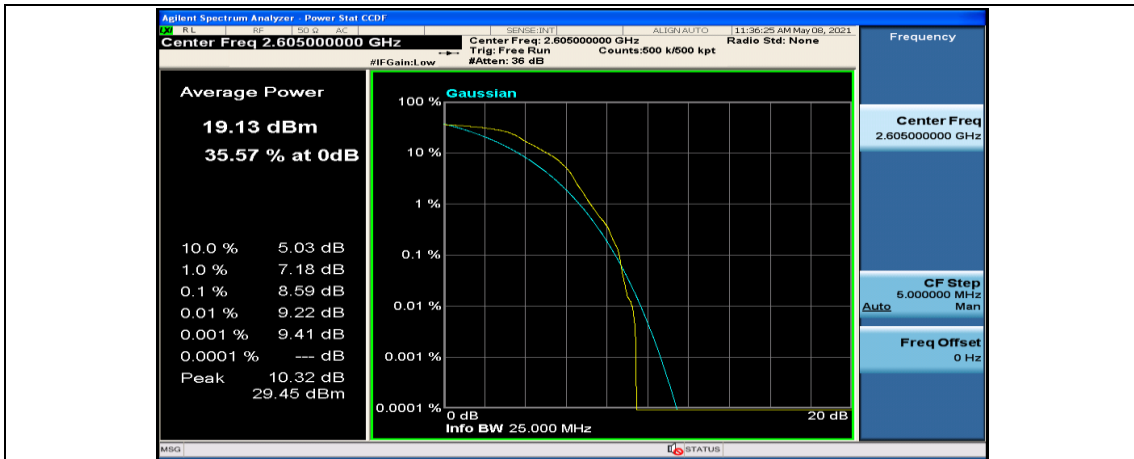

(Channel Bandwidth:20 MHz)_LCH_QPSK_50RB#50

(Channel Bandwidth:20 MHz)_LCH_QPSK_100RB#0

(Channel Bandwidth:20 MHz)_MCH_QPSK_1RB#0

(Channel Bandwidth:20 MHz)_MCH_QPSK_1RB#49

(Channel Bandwidth:20 MHz)_MCH_QPSK_1RB#99