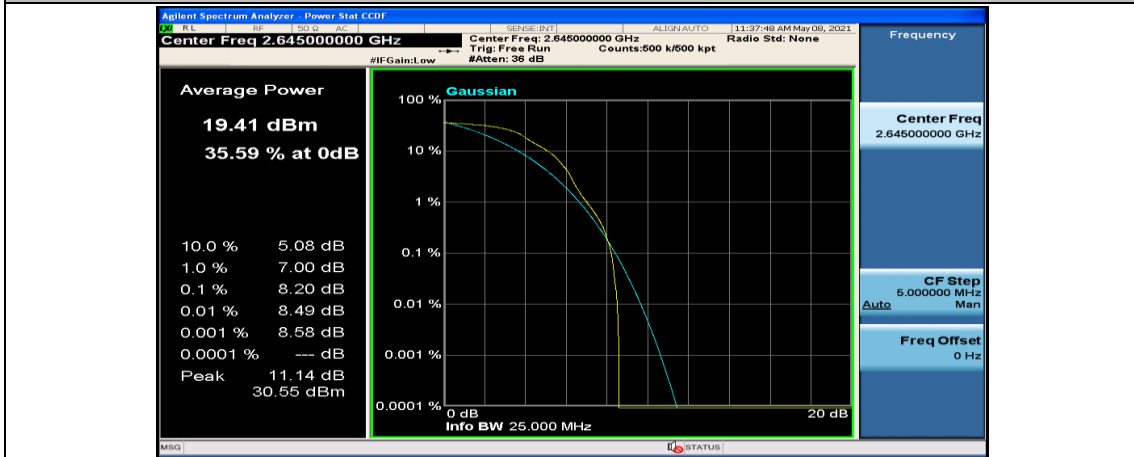

(Channel Bandwidth:20 MHz)_MCH_QPSK_50RB#0

(Channel Bandwidth:20 MHz)_MCH_QPSK_50RB#25

(Channel Bandwidth:20 MHz)_MCH_QPSK_50RB#50

(Channel Bandwidth:20 MHz)_MCH_QPSK_100RB#0

(Channel Bandwidth:20 MHz)_HCH_QPSK_1RB#0