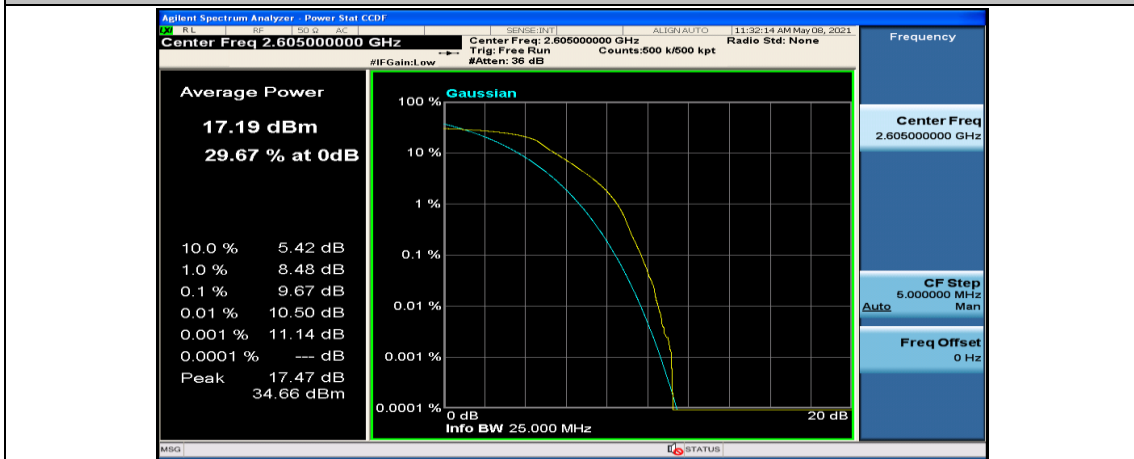

Channel Bandwidth: 15 MHz

(Channel Bandwidth:15 MHz)_LCH_QPSK_37RB#18

(Channel Bandwidth:15 MHz)_LCH_QPSK_37RB#38

(Channel Bandwidth:15 MHz)_LCH_QPSK_75RB#0

(Channel Bandwidth:15 MHz)_MCH_QPSK_1RB#0

(Channel Bandwidth:15 MHz)_MCH_QPSK_1RB#37

(Channel Bandwidth:15 MHz)_MCH_QPSK_1RB#74

(Channel Bandwidth:15 MHz)_MCH_QPSK_37RB#0

(Channel Bandwidth:15 MHz)_MCH_QPSK_37RB#18

(Channel Bandwidth:15 MHz)_MCH_QPSK_37RB#38

(Channel Bandwidth:15 MHz)_MCH_QPSK_75RB#0