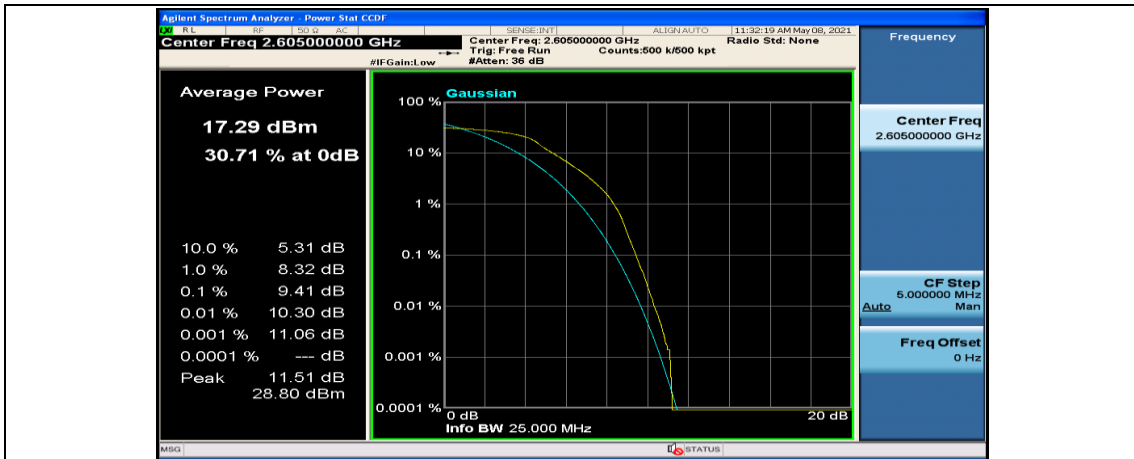

Channel Bandwidth: 15 MHz

(Channel Bandwidth:15 MHz)_LCH_QPSK_37RB#18

(Channel Bandwidth:15 MHz)_LCH_QPSK_37RB#38

(Channel Bandwidth:15 MHz)_LCH_QPSK_75RB#0

(Channel Bandwidth:15 MHz)_MCH_QPSK_1RB#0

(Channel Bandwidth:15 MHz)_MCH_QPSK_1RB#37

(Channel Bandwidth:15 MHz)_MCH_QPSK_1RB#74

(Channel Bandwidth:15 MHz)_MCH_QPSK_37RB#0

(Channel Bandwidth:15 MHz)_MCH_QPSK_37RB#18

(Channel Bandwidth:15 MHz)_MCH_QPSK_37RB#38

(Channel Bandwidth:15 MHz)_MCH_QPSK_75RB#0

(Channel Bandwidth:15 MHz)_HCH_QPSK_1RB#0

(Channel Bandwidth:15 MHz)_HCH_QPSK_1RB#37

(Channel Bandwidth:15 MHz)_HCH_QPSK_1RB#74

(Channel Bandwidth:15 MHz)_HCH_QPSK_37RB#0

(Channel Bandwidth:15 MHz)_HCH_QPSK_37RB#18