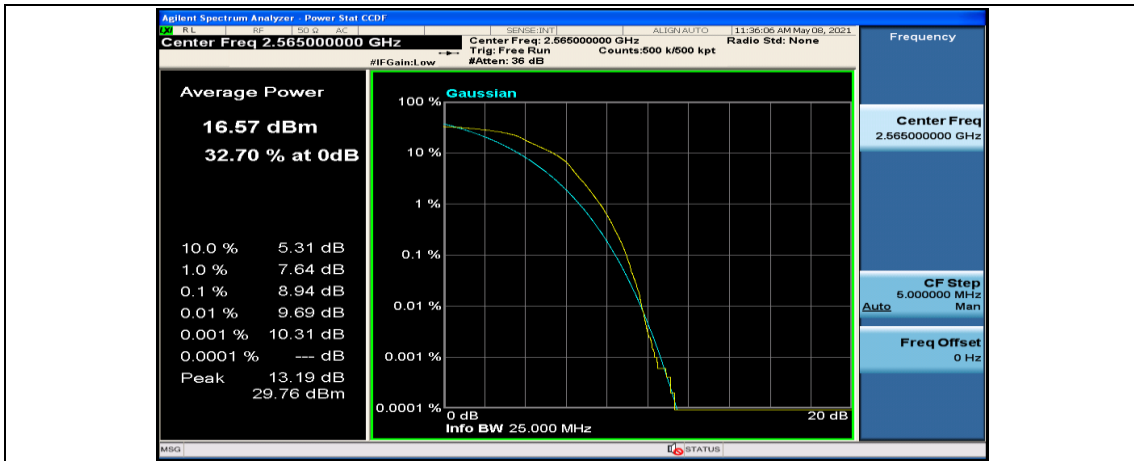

(Channel Bandwidth:20 MHz)_LCH_16QAM_100RB#0