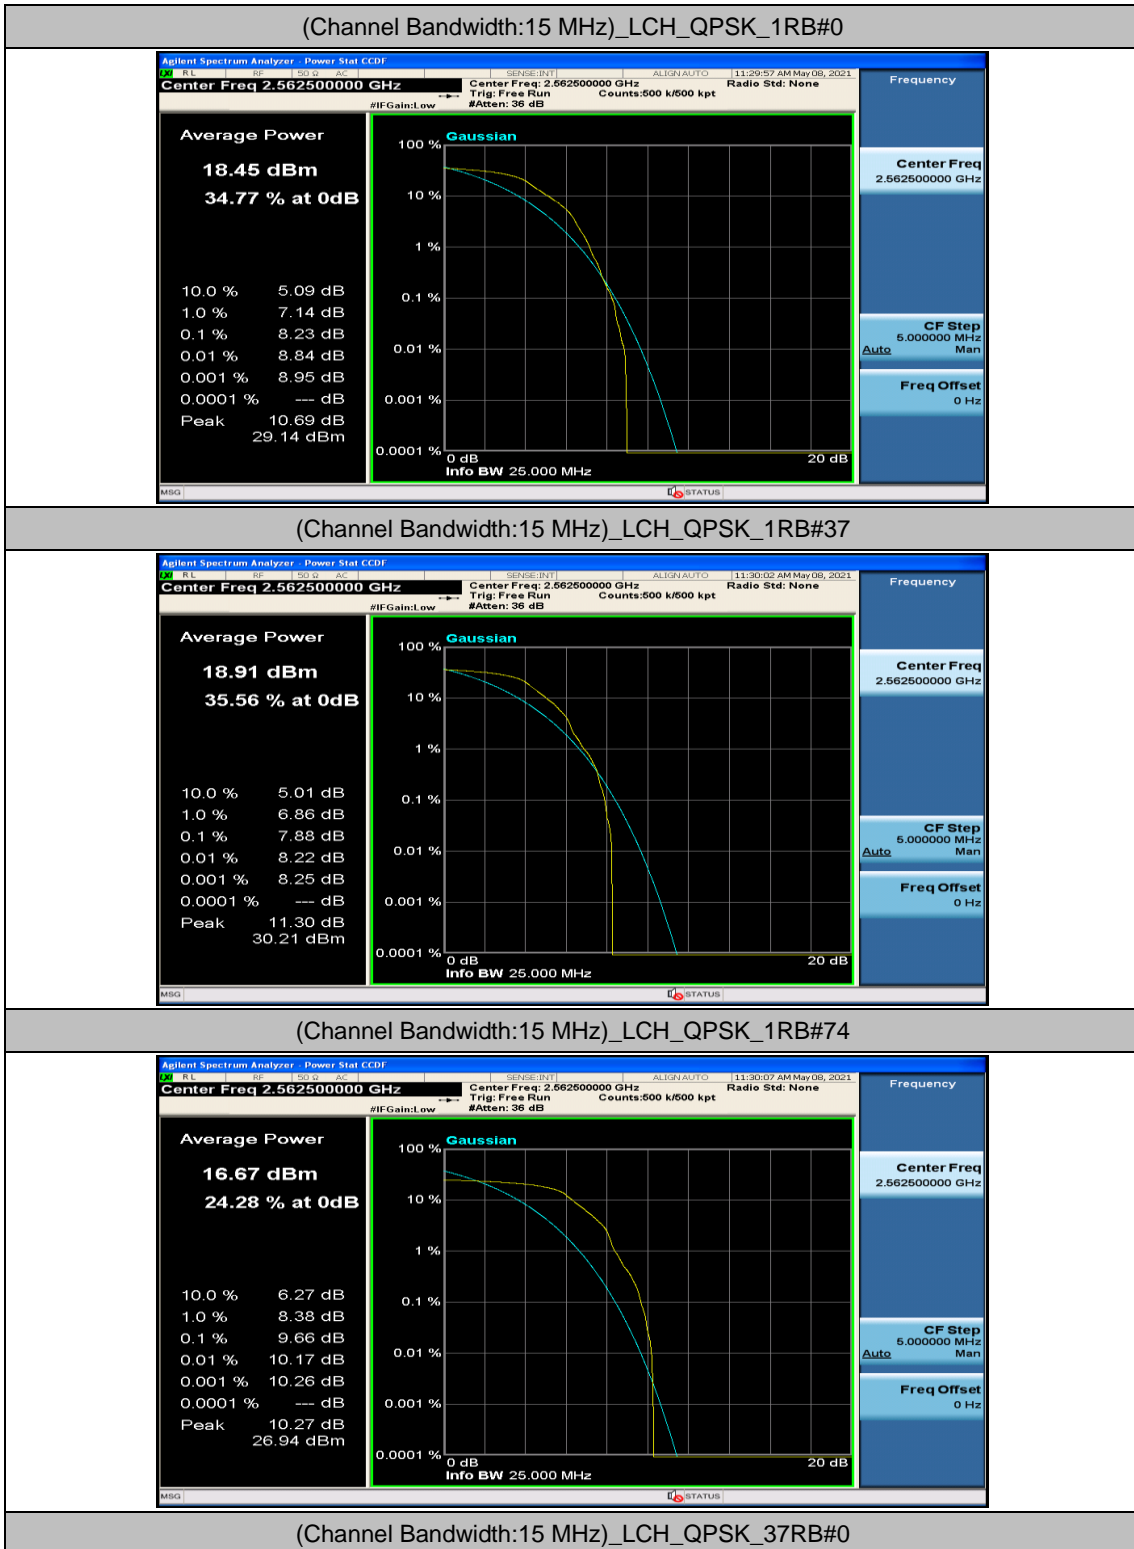

Channel Bandwidth: 15 MHz

(Channel Bandwidth:15 MHz)_LCH_QPSK_37RB#18

(Channel Bandwidth:15 MHz)_LCH_QPSK_37RB#38

(Channel Bandwidth:15 MHz)_LCH_QPSK_75RB#0

(Channel Bandwidth:15 MHz)_MCH_QPSK_1RB#0

(Channel Bandwidth:15 MHz)_MCH_QPSK_1RB#37

(Channel Bandwidth:15 MHz)_MCH_QPSK_1RB#74

(Channel Bandwidth:15 MHz)_MCH_QPSK_37RB#0

(Channel Bandwidth:15 MHz)_MCH_QPSK_37RB#18

(Channel Bandwidth:15 MHz)_MCH_QPSK_37RB#38

(Channel Bandwidth:15 MHz)_MCH_QPSK_75RB#0