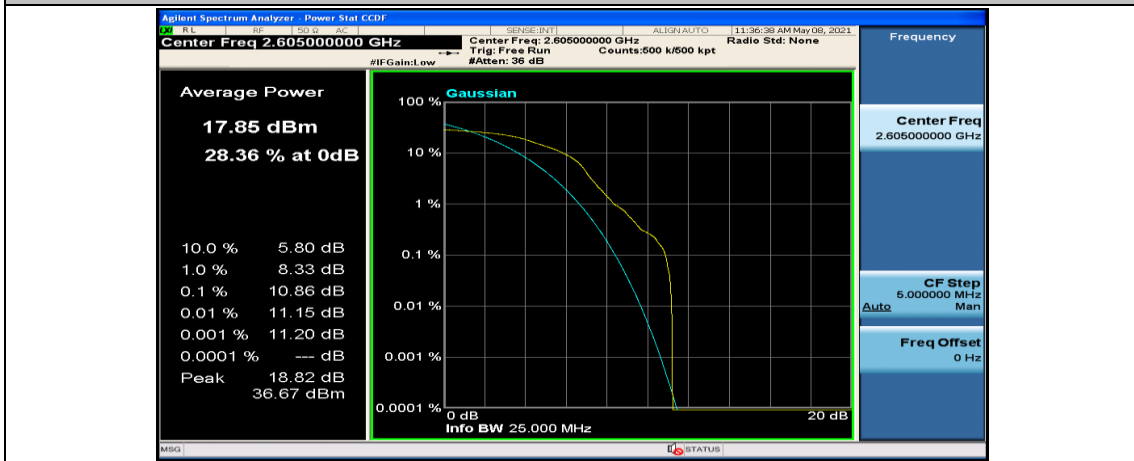

(Channel Bandwidth:20 MHz)_MCH_16QAM_1RB#49