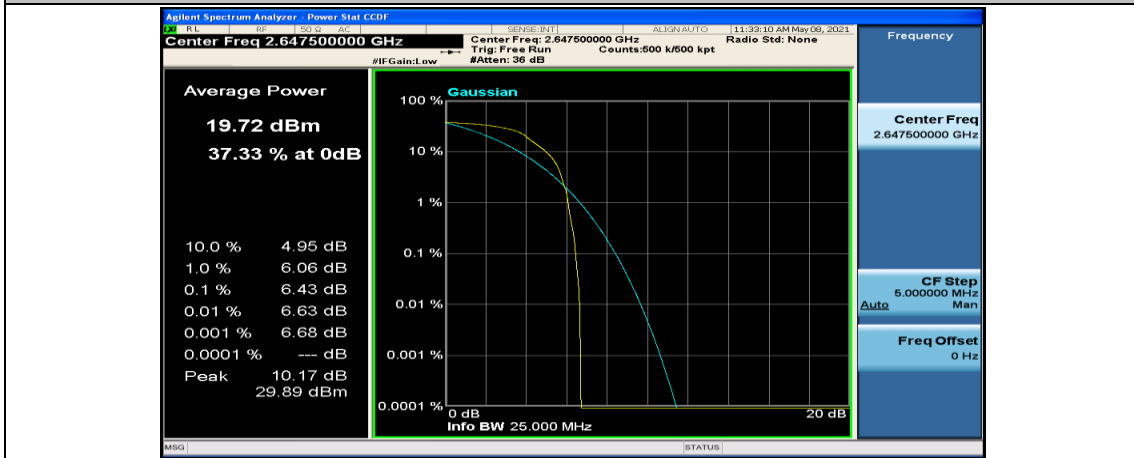

Channel Bandwidth: 15 MHz

(Channel Bandwidth:15 MHz)_LCH_QPSK_37RB#18

(Channel Bandwidth:15 MHz)_LCH_QPSK_37RB#38

(Channel Bandwidth:15 MHz)_LCH_QPSK_75RB#0

(Channel Bandwidth:15 MHz)_MCH_QPSK_1RB#0

(Channel Bandwidth:15 MHz)_MCH_QPSK_1RB#37

(Channel Bandwidth:15 MHz)_MCH_QPSK_1RB#74

(Channel Bandwidth:15 MHz)_MCH_QPSK_37RB#0

(Channel Bandwidth:15 MHz)_MCH_QPSK_37RB#18

(Channel Bandwidth:15 MHz)_MCH_QPSK_37RB#38

(Channel Bandwidth:15 MHz)_MCH_QPSK_75RB#0

(Channel Bandwidth:15 MHz)_HCH_QPSK_1RB#0

(Channel Bandwidth:15 MHz)_HCH_QPSK_1RB#37

(Channel Bandwidth:15 MHz)_HCH_QPSK_1RB#74

(Channel Bandwidth:15 MHz)_HCH_QPSK_37RB#0

(Channel Bandwidth:15 MHz)_HCH_QPSK_37RB#18