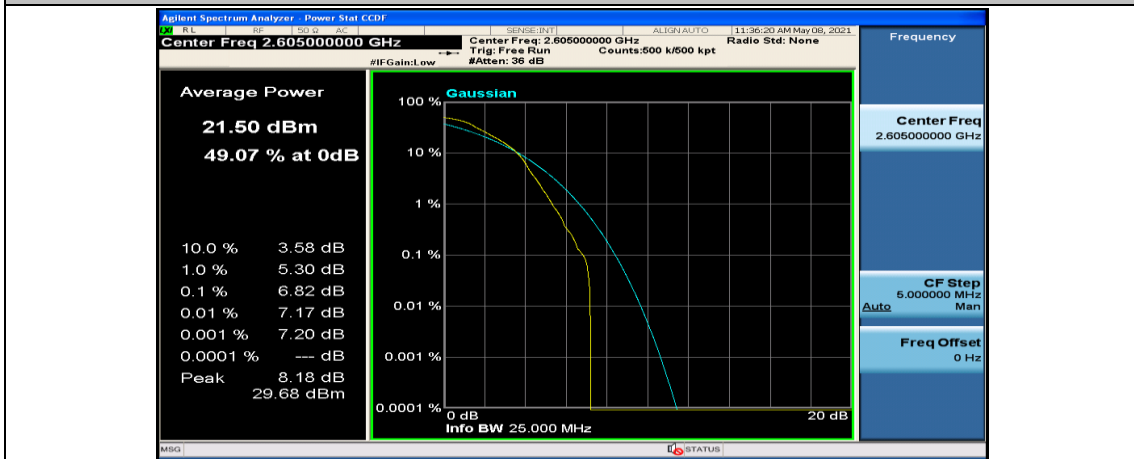

(Channel Bandwidth:20 MHz)_LCH_QPSK_50RB#50

(Channel Bandwidth:20 MHz)_LCH_QPSK_100RB#0

(Channel Bandwidth:20 MHz)_MCH_QPSK_1RB#0

(Channel Bandwidth:20 MHz)_MCH_QPSK_1RB#49

(Channel Bandwidth:20 MHz)_MCH_QPSK_1RB#99