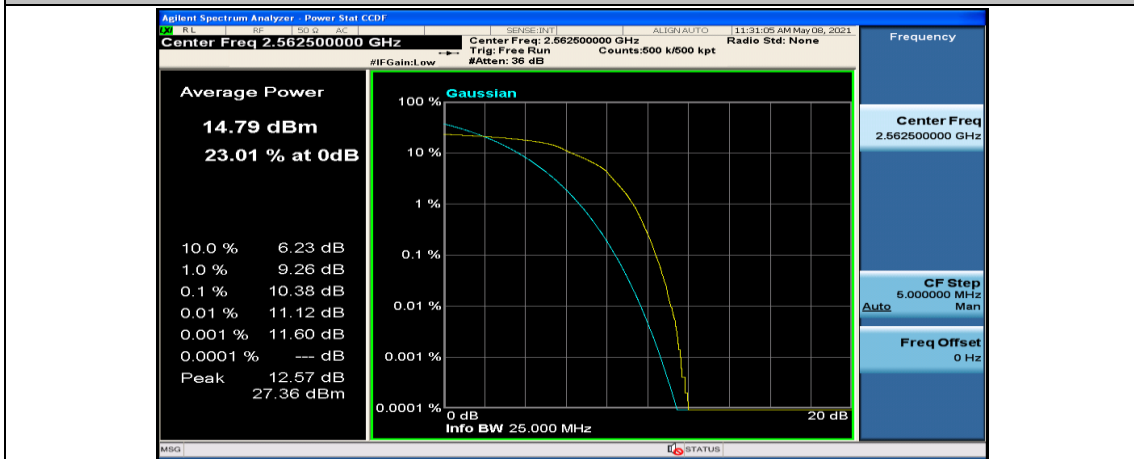

(Channel Bandwidth:15 MHz)_HCH_QPSK_37RB#38

(Channel Bandwidth:15 MHz)_HCH_QPSK_75RB#0

(Channel Bandwidth:15 MHz)_LCH_16QAM_37RB#18

(Channel Bandwidth:15 MHz)_LCH_16QAM_37RB#38

(Channel Bandwidth:15 MHz)_LCH_16QAM_75RB#0