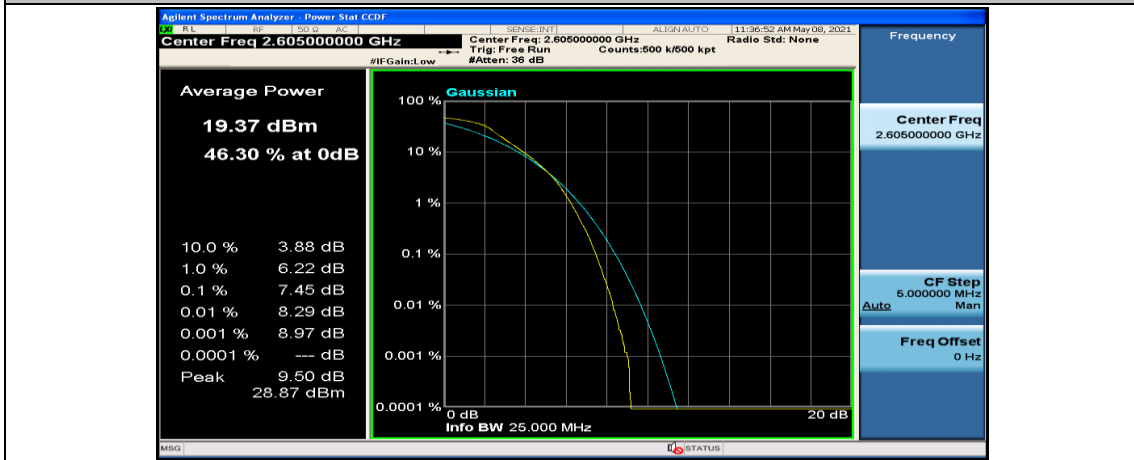

(Channel Bandwidth:20 MHz)_MCH_QPSK_50RB#0