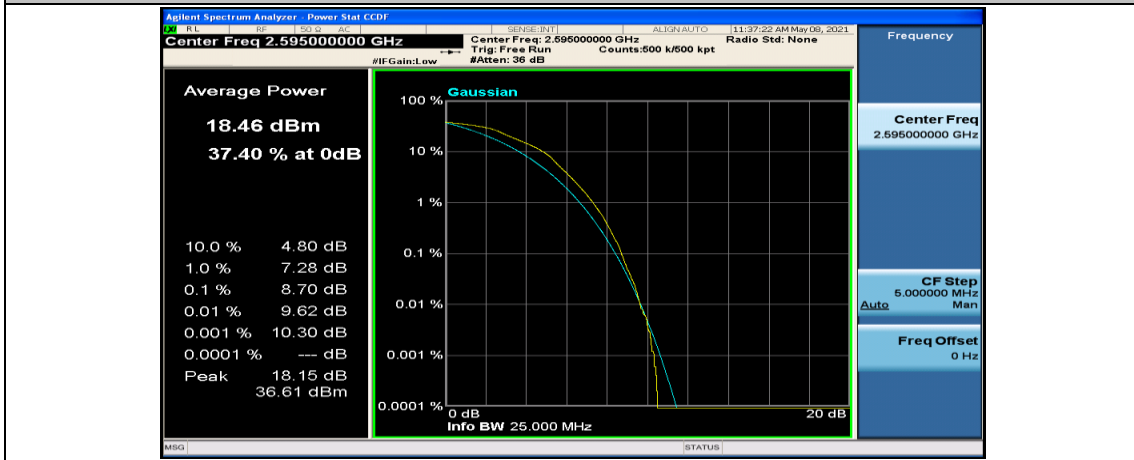

(Channel Bandwidth:20 MHz)_MCH_16QAM_100RB#0