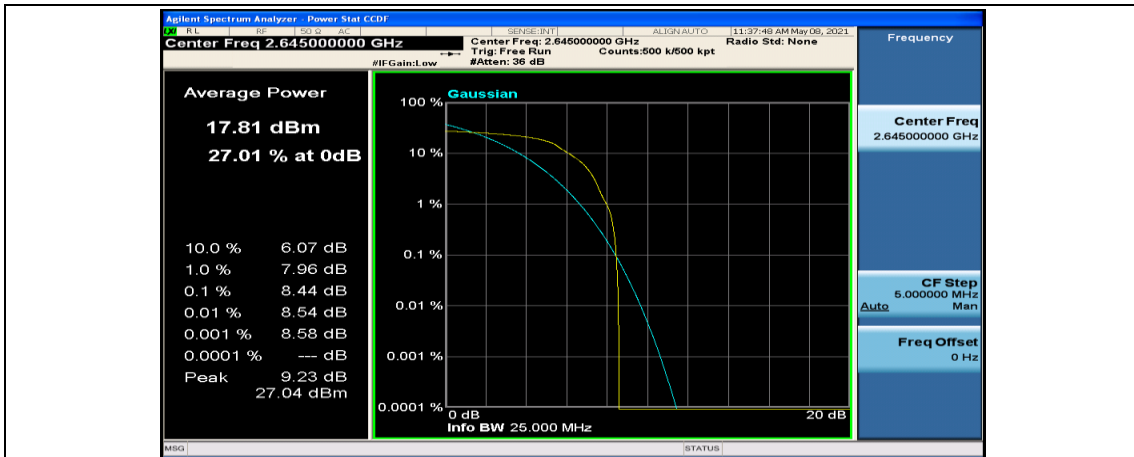

(Channel Bandwidth:20 MHz)_HCH_QPSK_1RB#49