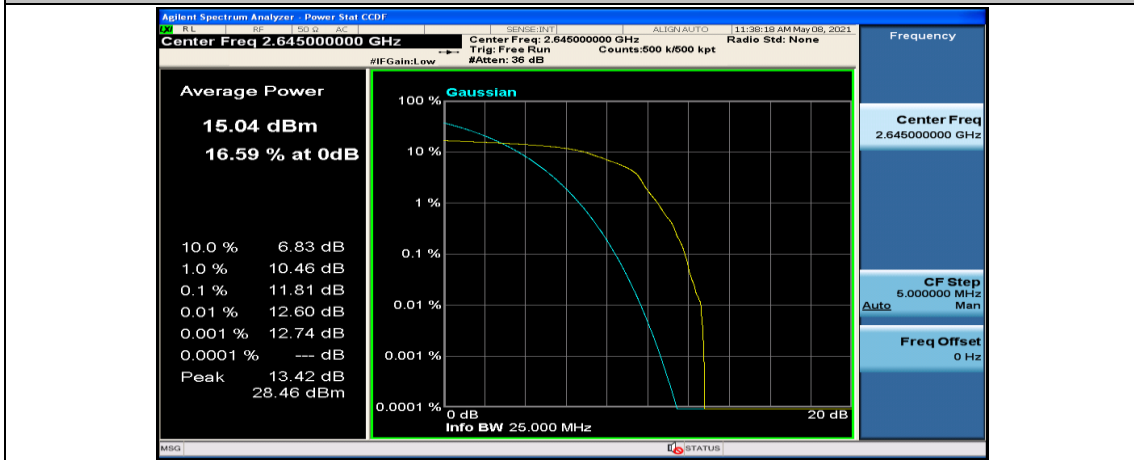

(Channel Bandwidth:20 MHz)_HCH_16QAM_1RB#99