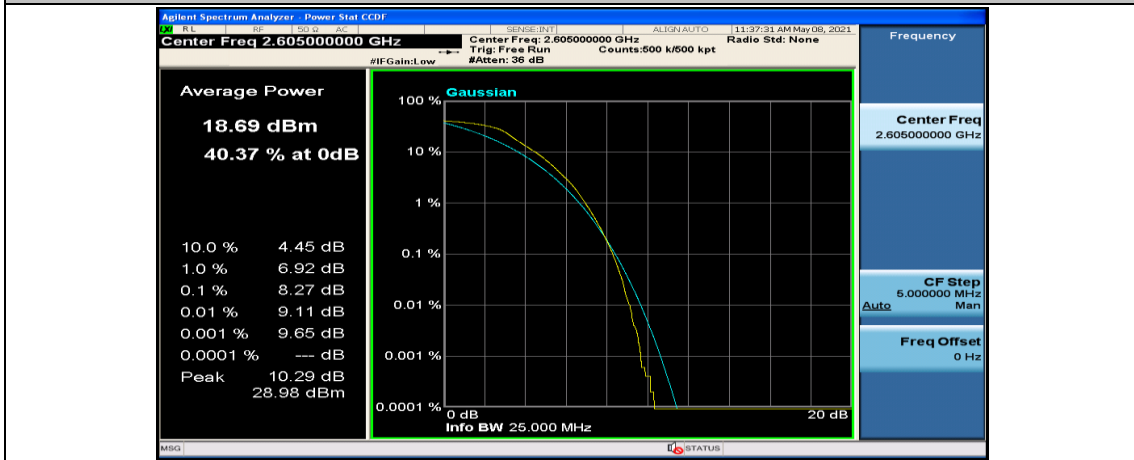

(Channel Bandwidth:20 MHz)_MCH_QPSK_50RB#0

(Channel Bandwidth:20 MHz)_MCH_QPSK_50RB#25

(Channel Bandwidth:20 MHz)_MCH_QPSK_50RB#50

(Channel Bandwidth:20 MHz)_MCH_QPSK_100RB#0

(Channel Bandwidth:20 MHz)_HCH_QPSK_1RB#0