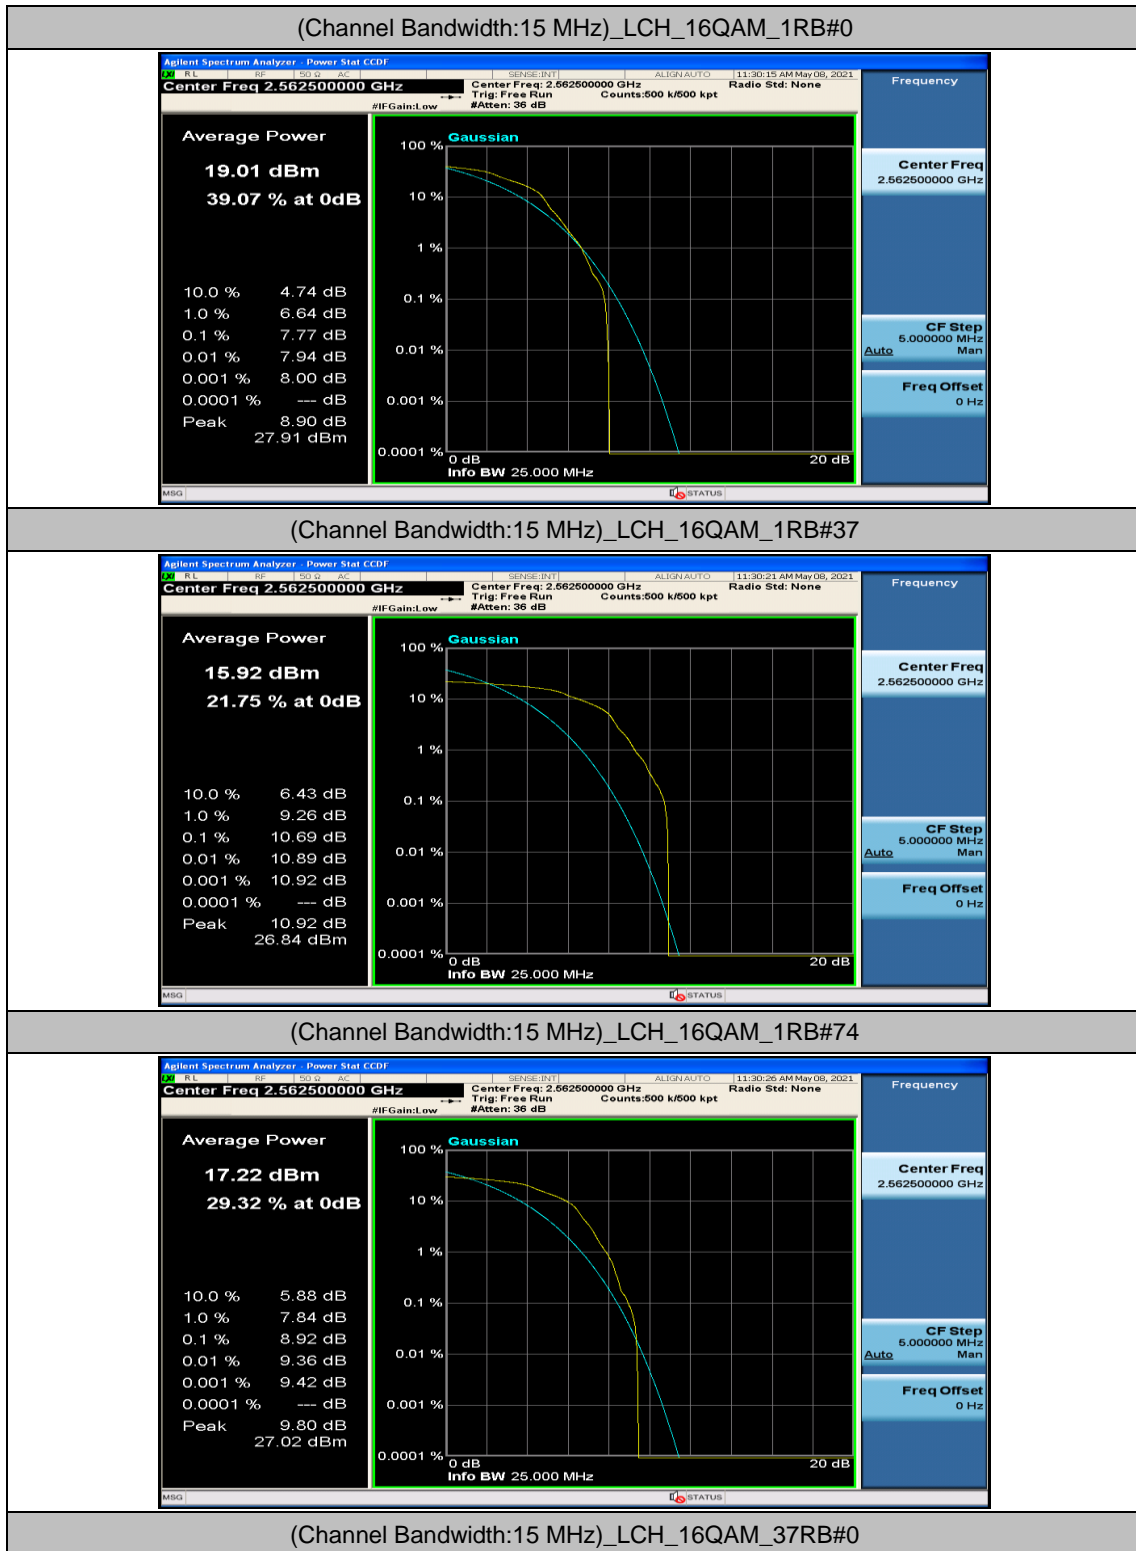

(Channel Bandwidth:15 MHz)_MCH_QPSK_1RB#74

(Channel Bandwidth:15 MHz)_MCH_QPSK_37RB#0

(Channel Bandwidth:15 MHz)_MCH_QPSK_37RB#18

(Channel Bandwidth:15 MHz)_MCH_QPSK_37RB#38

(Channel Bandwidth:15 MHz)_MCH_QPSK_75RB#0

(Channel Bandwidth:15 MHz)_HCH_QPSK_1RB#0

(Channel Bandwidth:15 MHz)_HCH_QPSK_1RB#37

(Channel Bandwidth:15 MHz)_HCH_QPSK_1RB#74

(Channel Bandwidth:15 MHz)_HCH_QPSK_37RB#0

(Channel Bandwidth:15 MHz)_HCH_QPSK_37RB#18

(Channel Bandwidth:15 MHz)_HCH_QPSK_37RB#38

(Channel Bandwidth:15 MHz)_HCH_QPSK_75RB#0

(Channel Bandwidth:15 MHz)_LCH_16QAM_37RB#18

(Channel Bandwidth:15 MHz)_LCH_16QAM_37RB#38

(Channel Bandwidth:15 MHz)_LCH_16QAM_75RB#0