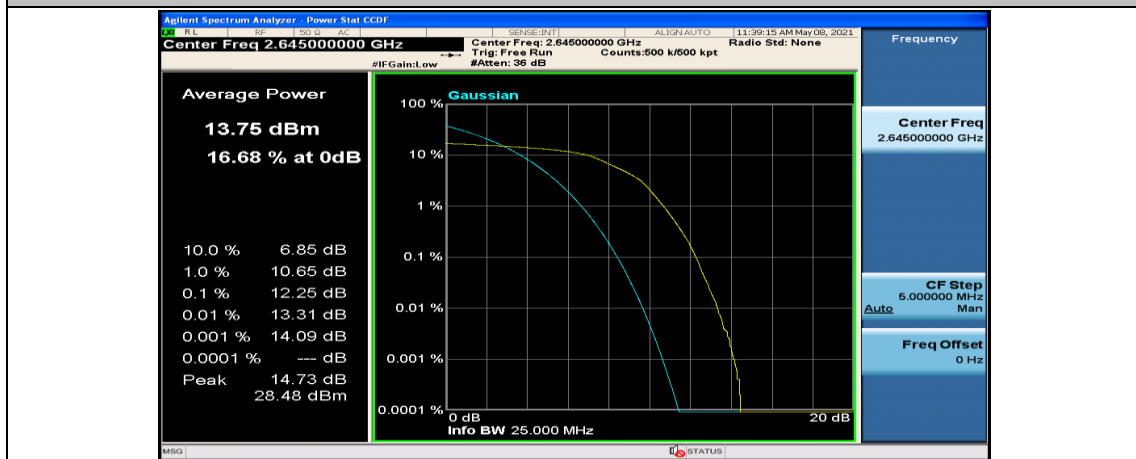

(Channel Bandwidth:20 MHz)_HCH_16QAM_1RB#99

(Channel Bandwidth:20 MHz)_HCH_16QAM_50RB#0

(Channel Bandwidth:20 MHz)_HCH_16QAM_50RB#25

(Channel Bandwidth:20 MHz)_HCH_16QAM_50RB#50

(Channel Bandwidth:20 MHz)_HCH_16QAM_100RB#0