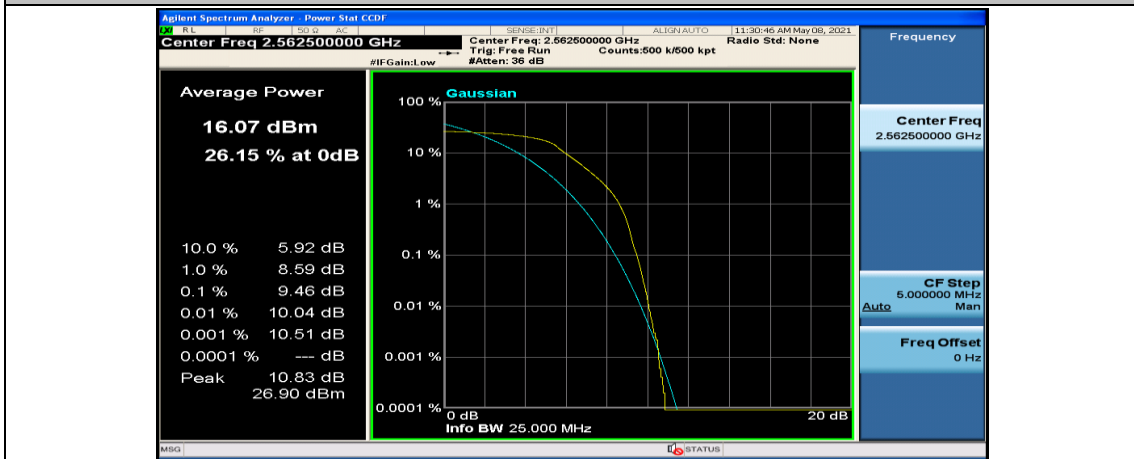

Channel Bandwidth: 15 MHz

(Channel Bandwidth:15 MHz)_LCH_QPSK_37RB#18

(Channel Bandwidth:15 MHz)_LCH_QPSK_37RB#38

(Channel Bandwidth:15 MHz)_LCH_QPSK_75RB#0

(Channel Bandwidth:15 MHz)_MCH_QPSK_1RB#0

(Channel Bandwidth:15 MHz)_MCH_QPSK_1RB#37

(Channel Bandwidth:15 MHz)_MCH_QPSK_1RB#74

(Channel Bandwidth:15 MHz)_MCH_QPSK_37RB#0

(Channel Bandwidth:15 MHz)_MCH_QPSK_37RB#18

(Channel Bandwidth:15 MHz)_MCH_QPSK_37RB#38

(Channel Bandwidth:15 MHz)_MCH_QPSK_75RB#0