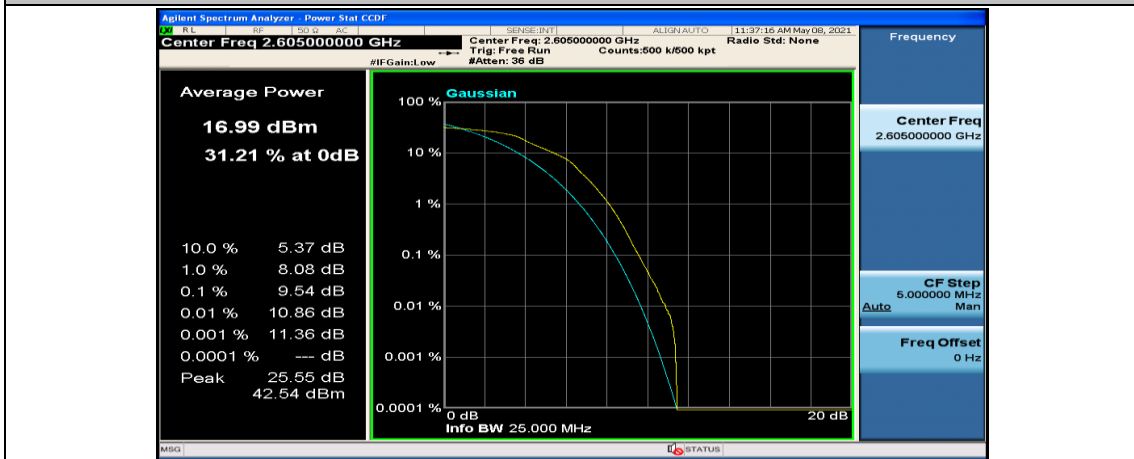

(Channel Bandwidth:20 MHz)_MCH_16QAM_50RB#25