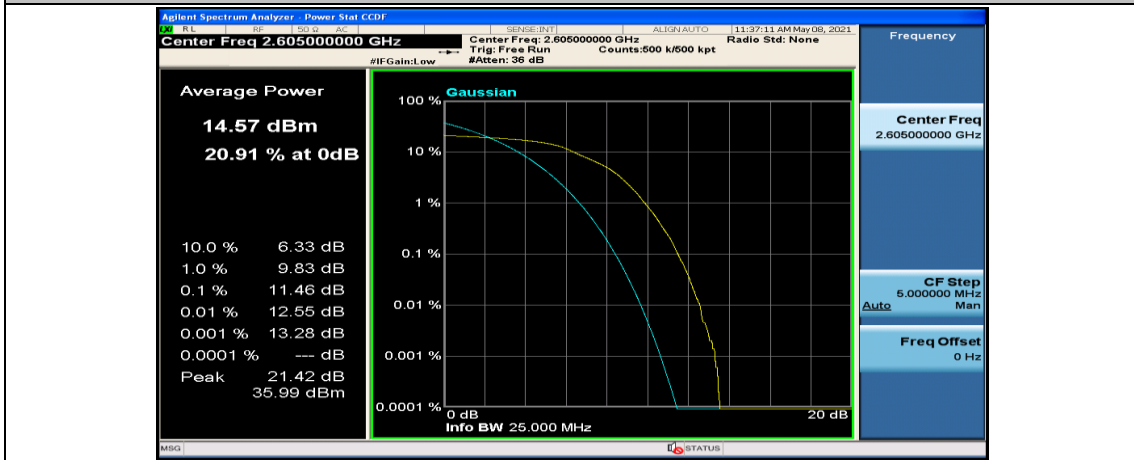

(Channel Bandwidth:20 MHz)_LCH_16QAM_100RB#0

(Channel Bandwidth:20 MHz)_MCH_16QAM_1RB#0

(Channel Bandwidth:20 MHz)_MCH_16QAM_1RB#49

(Channel Bandwidth:20 MHz)_MCH_16QAM_1RB#99

(Channel Bandwidth:20 MHz)_MCH_16QAM_50RB#0