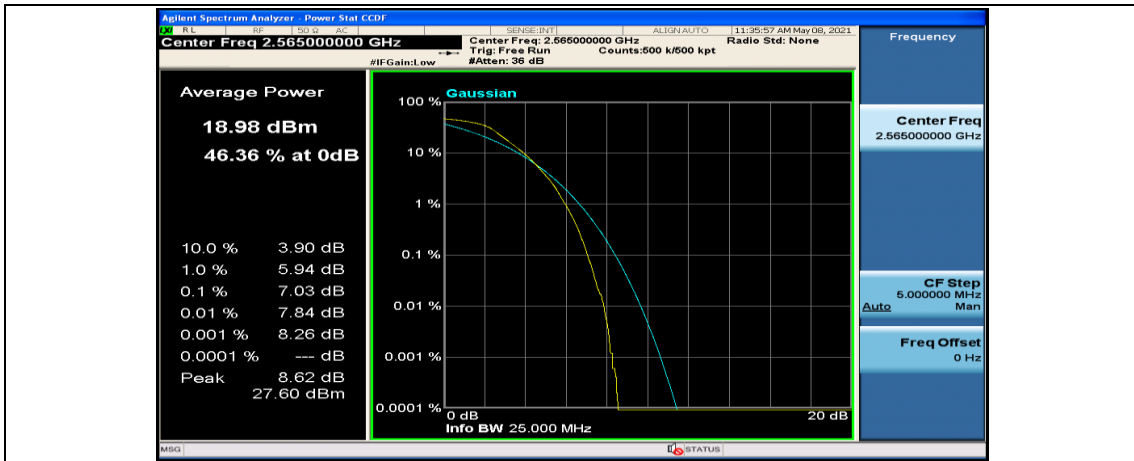

(Channel Bandwidth:20 MHz)_LCH_QPSK_100RB#0