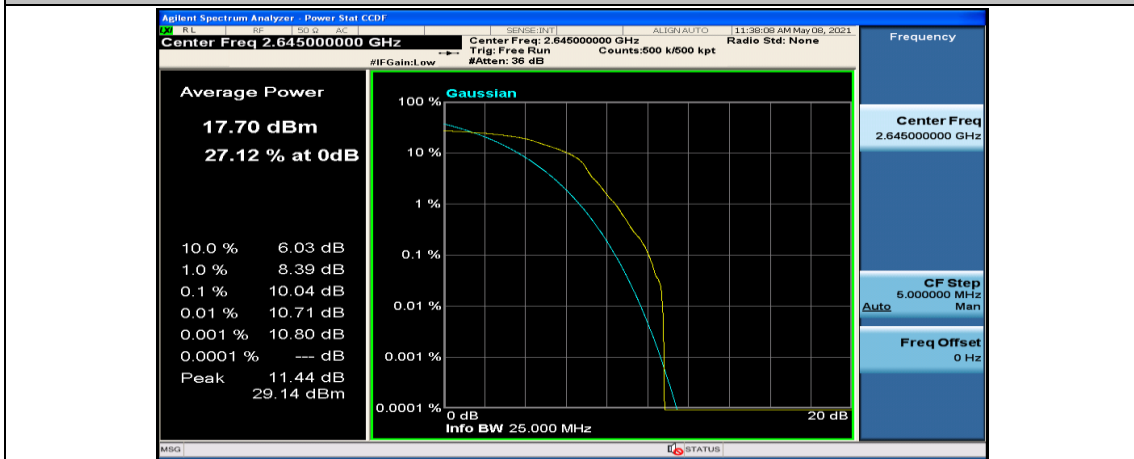

(Channel Bandwidth:20 MHz)_MCH_16QAM_50RB#25

(Channel Bandwidth:20 MHz)_MCH_16QAM_50RB#50

(Channel Bandwidth:20 MHz)_MCH_16QAM_100RB#0

(Channel Bandwidth:20 MHz)_HCH_16QAM_1RB#0

(Channel Bandwidth:20 MHz)_HCH_16QAM_1RB#49