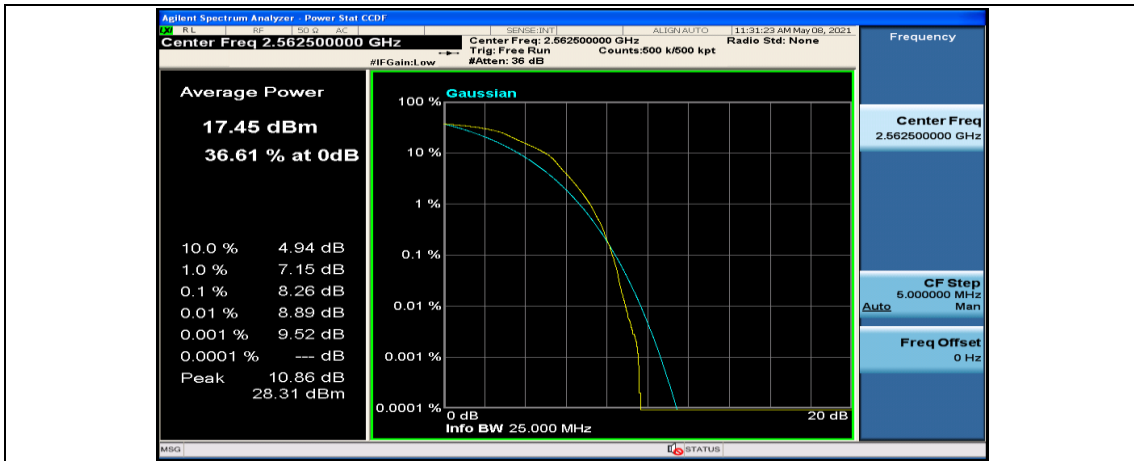

(Channel Bandwidth:15 MHz)_HCH_QPSK_37RB#38

(Channel Bandwidth:15 MHz)_HCH_QPSK_75RB#0

(Channel Bandwidth:15 MHz)_LCH_16QAM_37RB#18

(Channel Bandwidth:15 MHz)_LCH_16QAM_37RB#38

(Channel Bandwidth:15 MHz)_LCH_16QAM_75RB#0