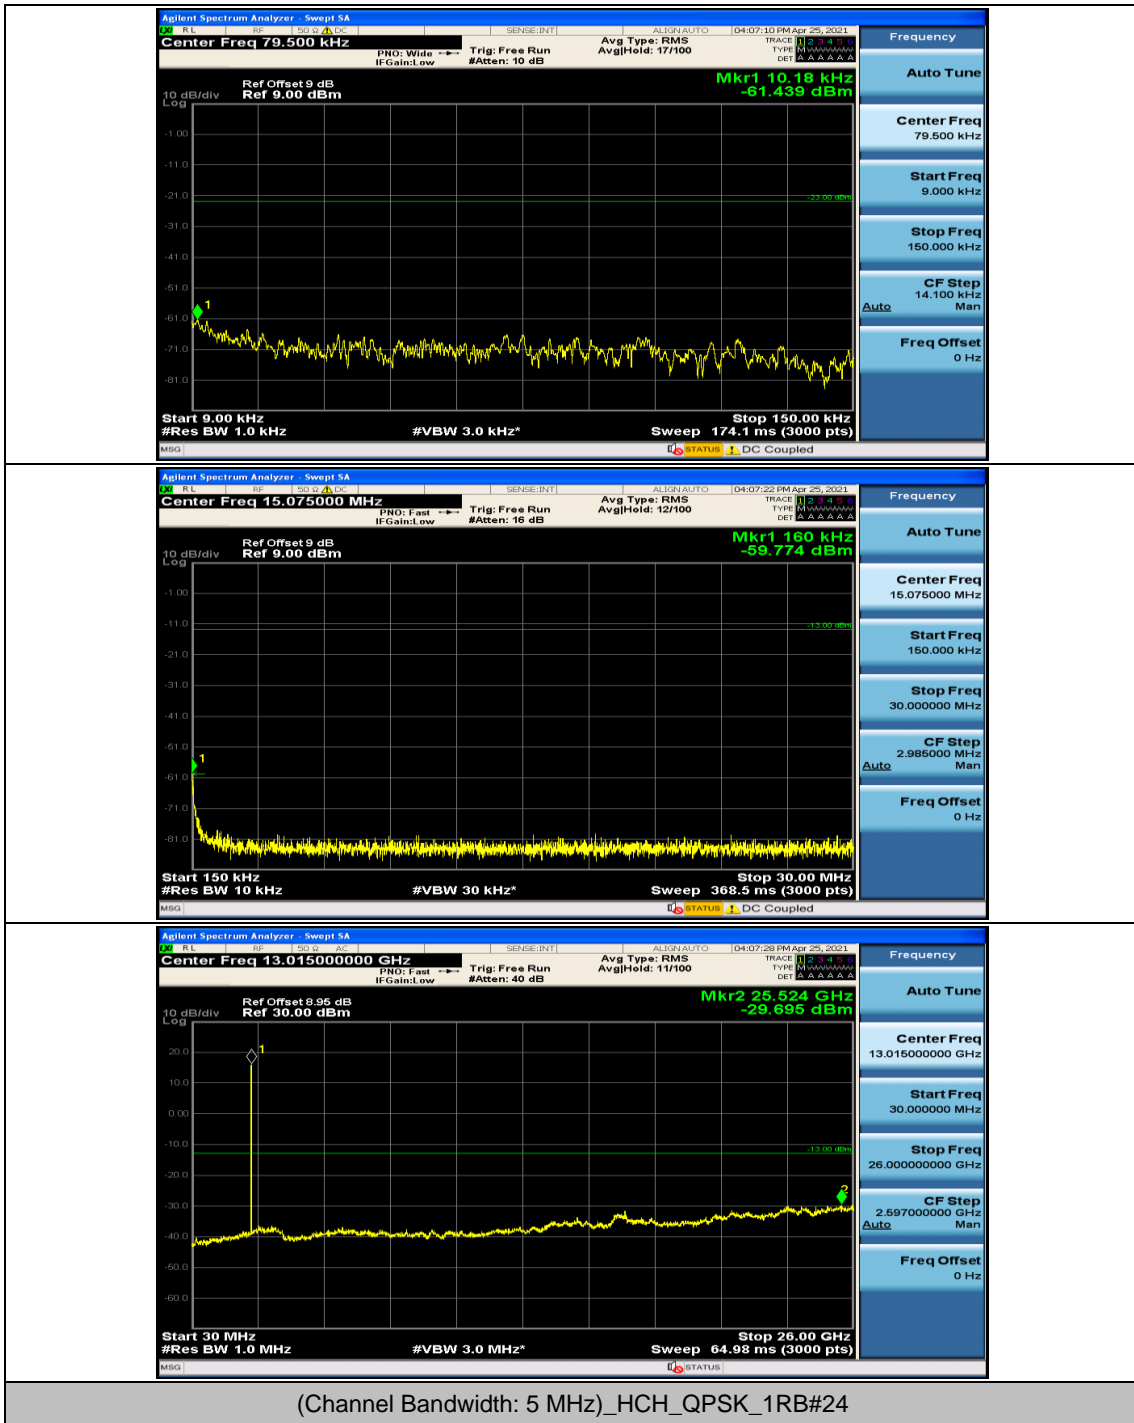

Channel Bandwidth: 10 MHz_MCH_16QAM_1RB#0

Channel Bandwidth: 10 MHz_MCH_16QAM_1RB#24

Channel Bandwidth: 10 MHz_MCH_16QAM_1RB#49

Channel Bandwidth: 10 MHz_MCH_16QAM_25RB#0

Channel Bandwidth: 10 MHz_MCH_16QAM_25RB#12

Channel Bandwidth: 10 MHz_MCH_16QAM_25RB#25

Appendix E: Conducted Spurious Emission

Test Graphs

Channel Bandwidth: 5 MHz

Channel Bandwidth: 10 MHz