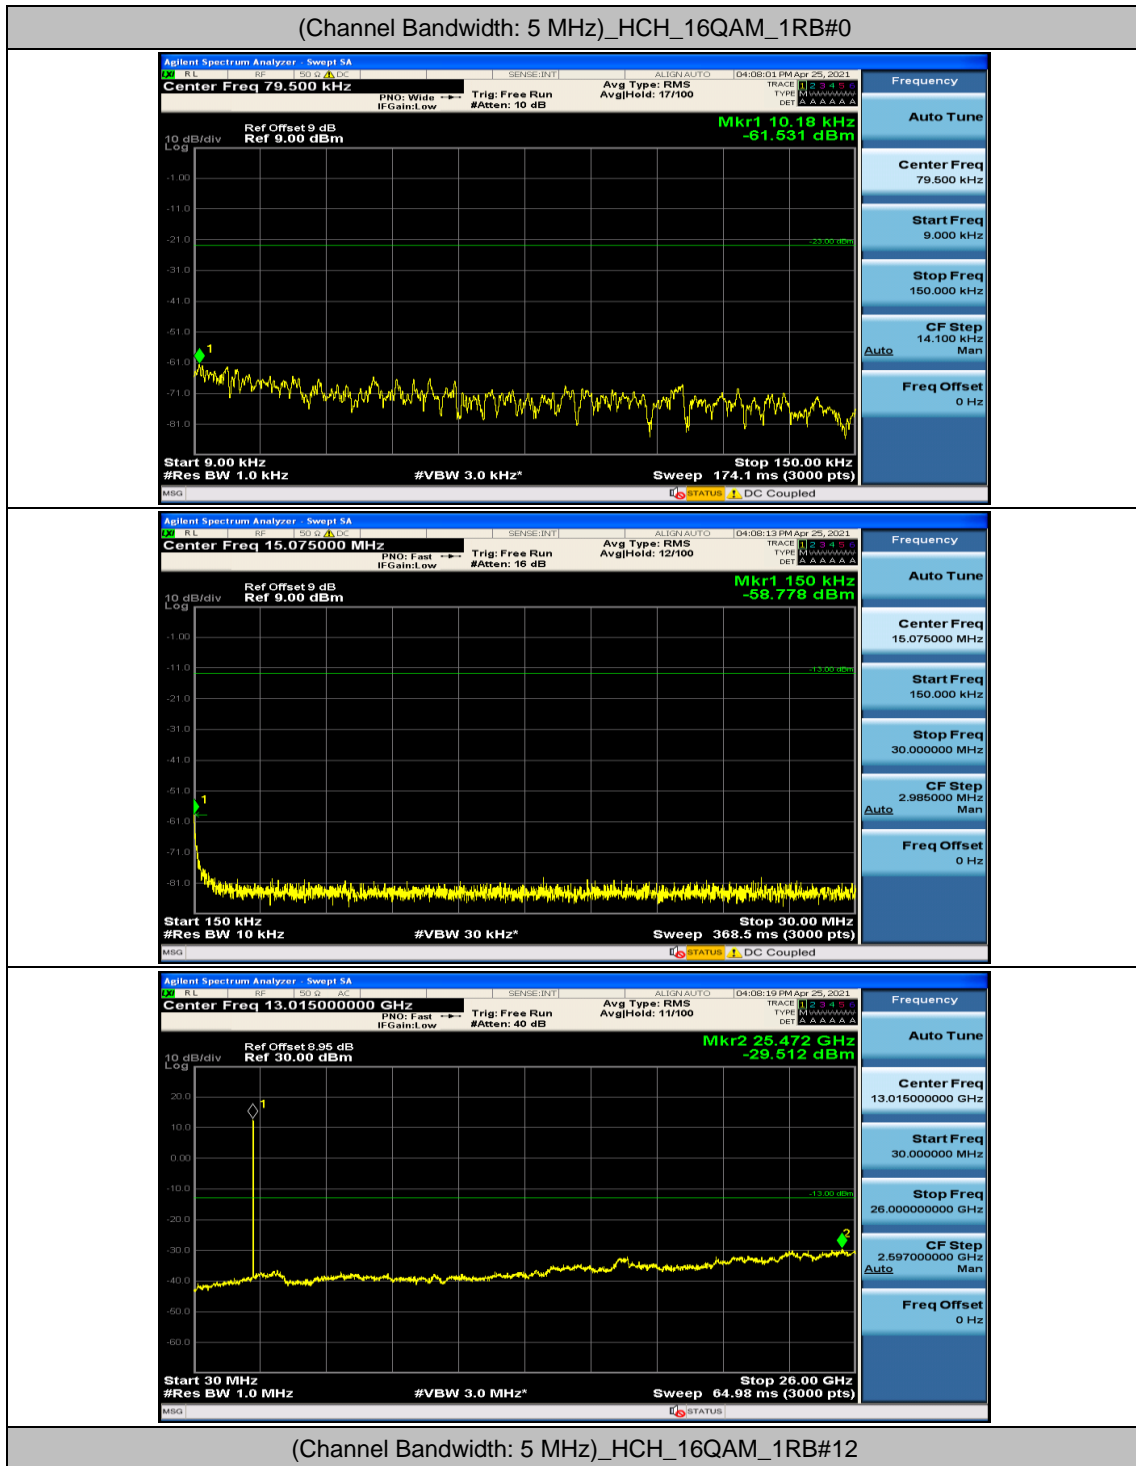

Channel Bandwidth: 10 MHz_MCH_16QAM_1RB#0

Channel Bandwidth: 10 MHz_MCH_16QAM_1RB#24

Channel Bandwidth: 10 MHz_MCH_16QAM_1RB#49

Channel Bandwidth: 10 MHz_MCH_16QAM_25RB#0

Channel Bandwidth: 10 MHz_MCH_16QAM_25RB#12

Channel Bandwidth: 10 MHz_MCH_16QAM_25RB#25

Appendix E: Conducted Spurious Emission

Test Graphs

Channel Bandwidth: 5 MHz

Channel Bandwidth: 10 MHz