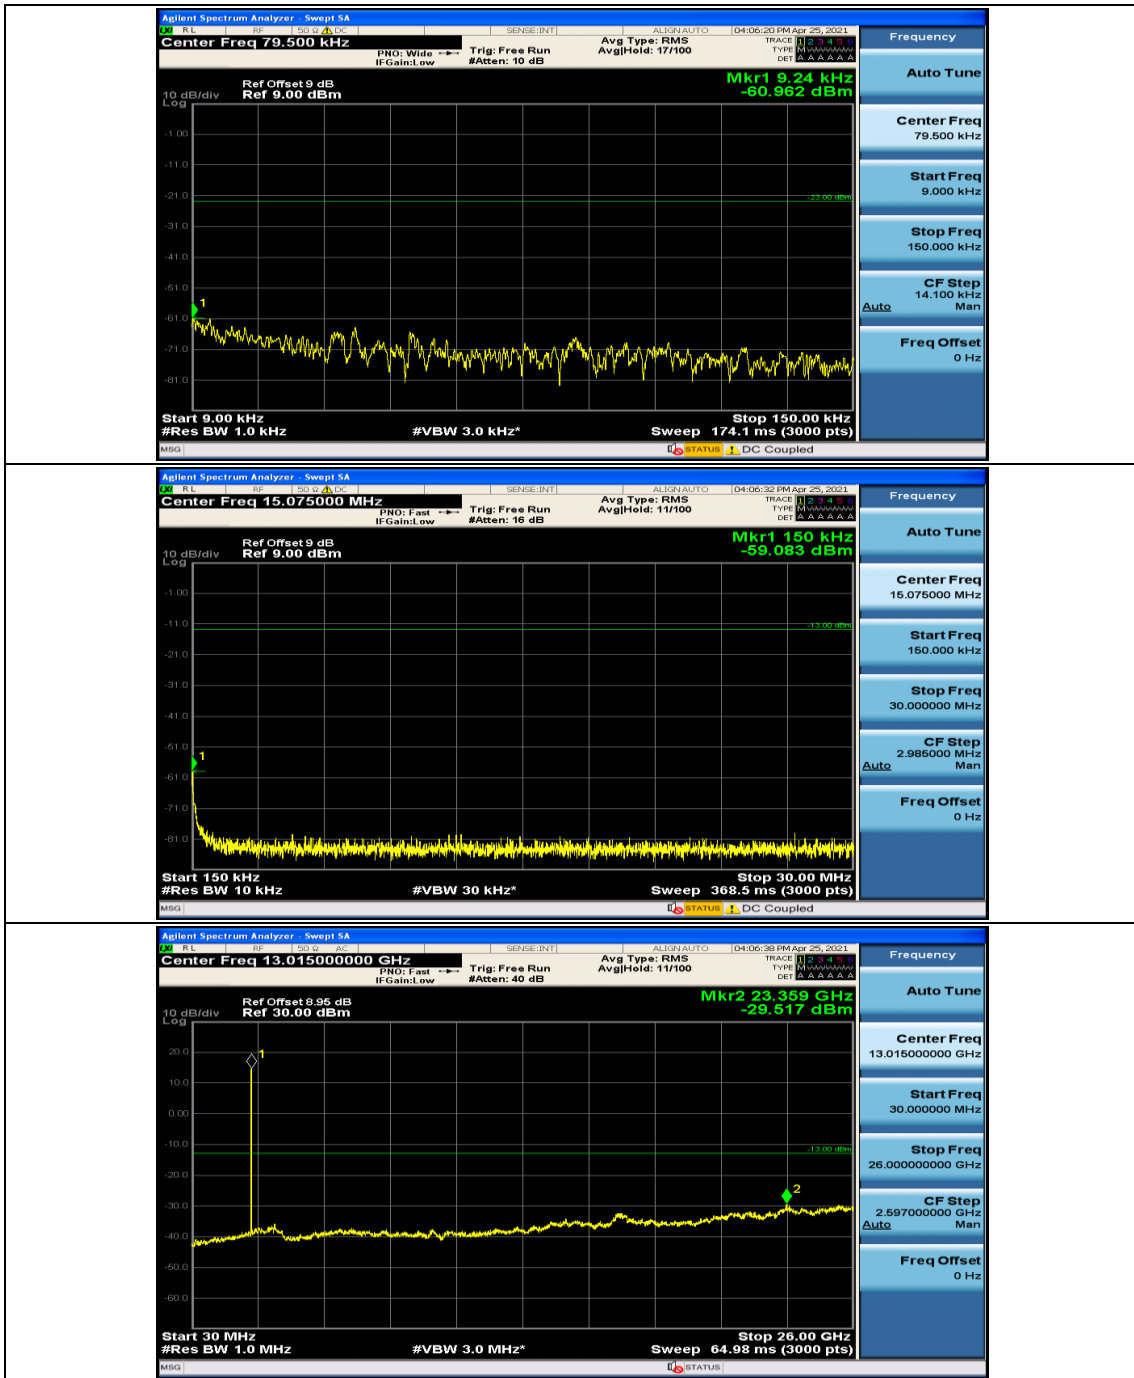

Channel Bandwidth: 10 MHz_MCH_16QAM_1RB#0

Channel Bandwidth: 10 MHz_MCH_16QAM_1RB#24

Channel Bandwidth: 10 MHz_MCH_16QAM_1RB#49

Channel Bandwidth: 10 MHz_MCH_16QAM_25RB#0

Channel Bandwidth: 10 MHz_MCH_16QAM_25RB#12

Channel Bandwidth: 10 MHz_MCH_16QAM_25RB#25

Appendix E: Conducted Spurious Emission

Test Graphs

Channel Bandwidth: 5 MHz

Channel Bandwidth: 10 MHz