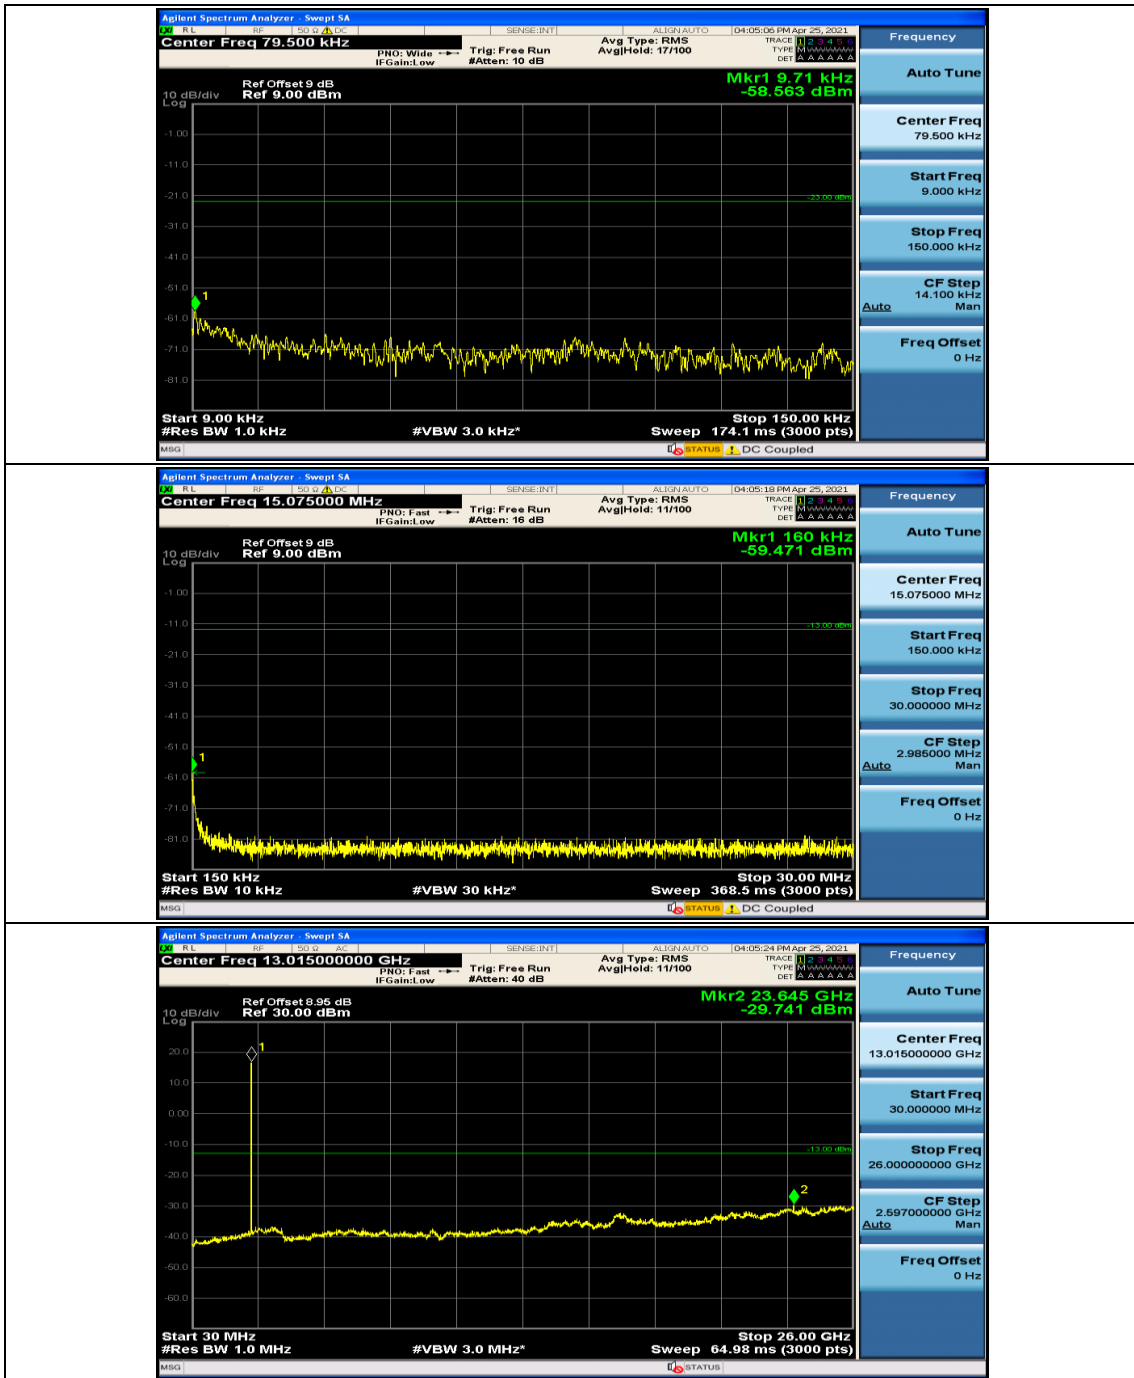

Channel Bandwidth: 10 MHz_MCH_16QAM_1RB#0

Channel Bandwidth: 10 MHz_MCH_16QAM_1RB#24

Channel Bandwidth: 10 MHz_MCH_16QAM_1RB#49

Channel Bandwidth: 10 MHz_MCH_16QAM_25RB#0

Channel Bandwidth: 10 MHz_MCH_16QAM_25RB#12

Channel Bandwidth: 10 MHz_MCH_16QAM_25RB#25

Appendix E: Conducted Spurious Emission

Test Graphs

Channel Bandwidth: 5 MHz

Channel Bandwidth: 10 MHz