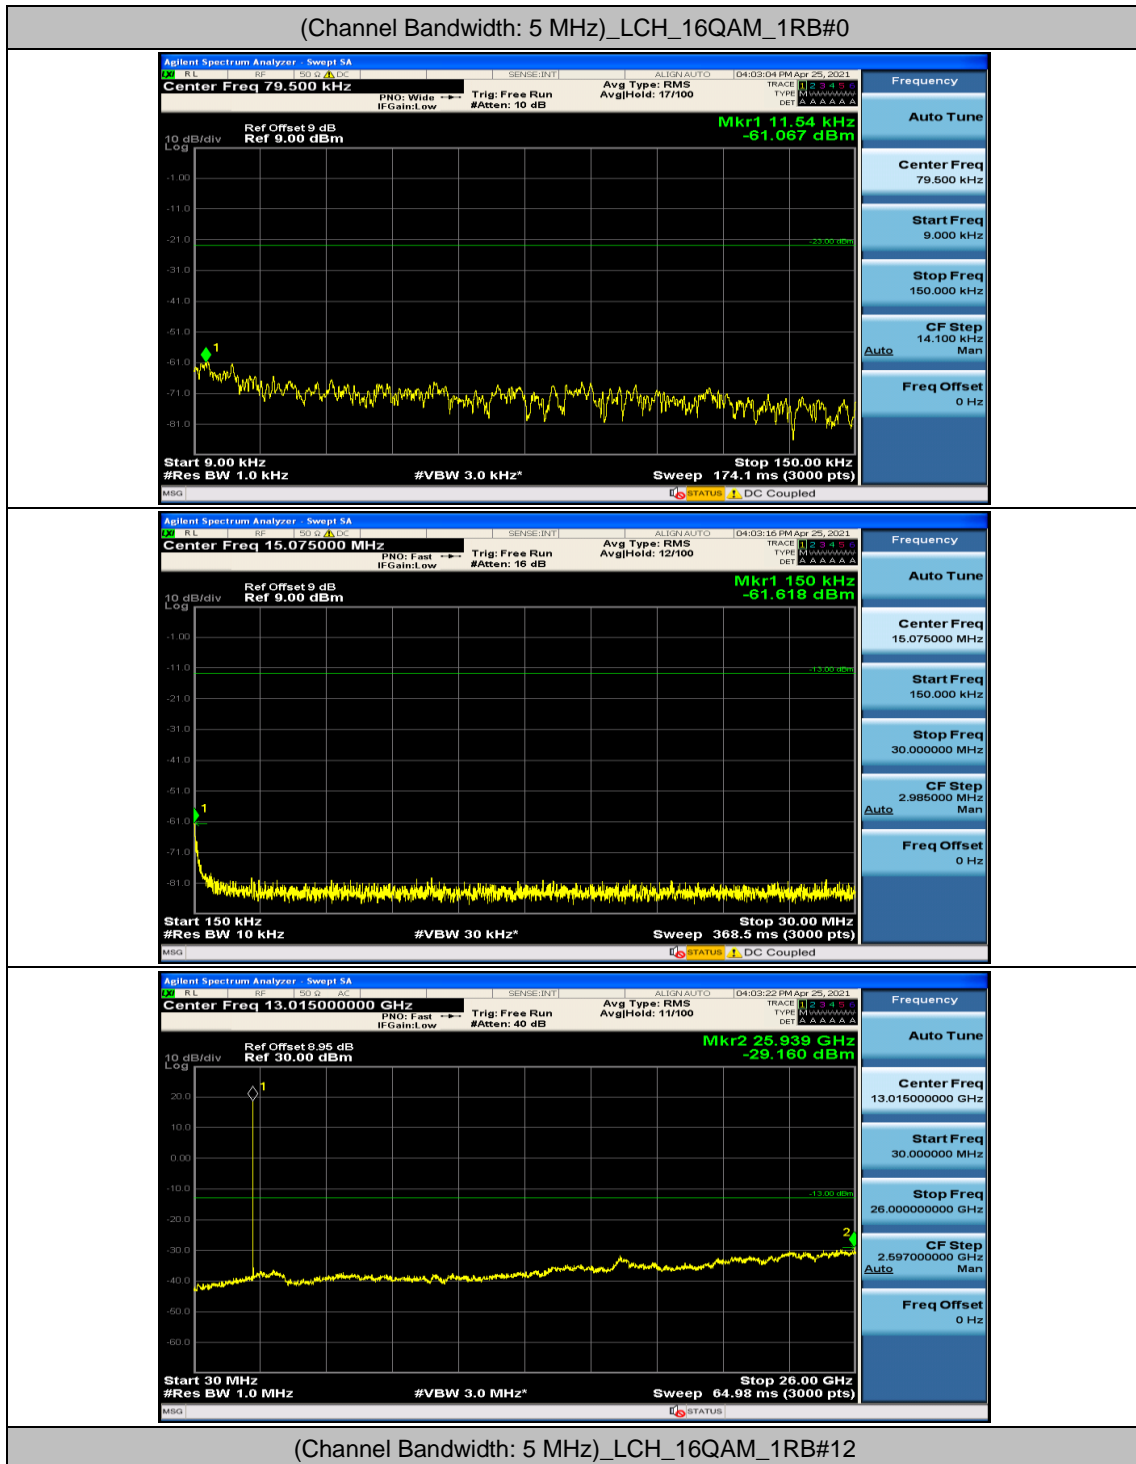

Channel Bandwidth: 10 MHz_MCH_16QAM_25RB#25

Appendix E: Conducted Spurious Emission

Test Graphs

Channel Bandwidth: 5 MHz

Channel Bandwidth: 10 MHz