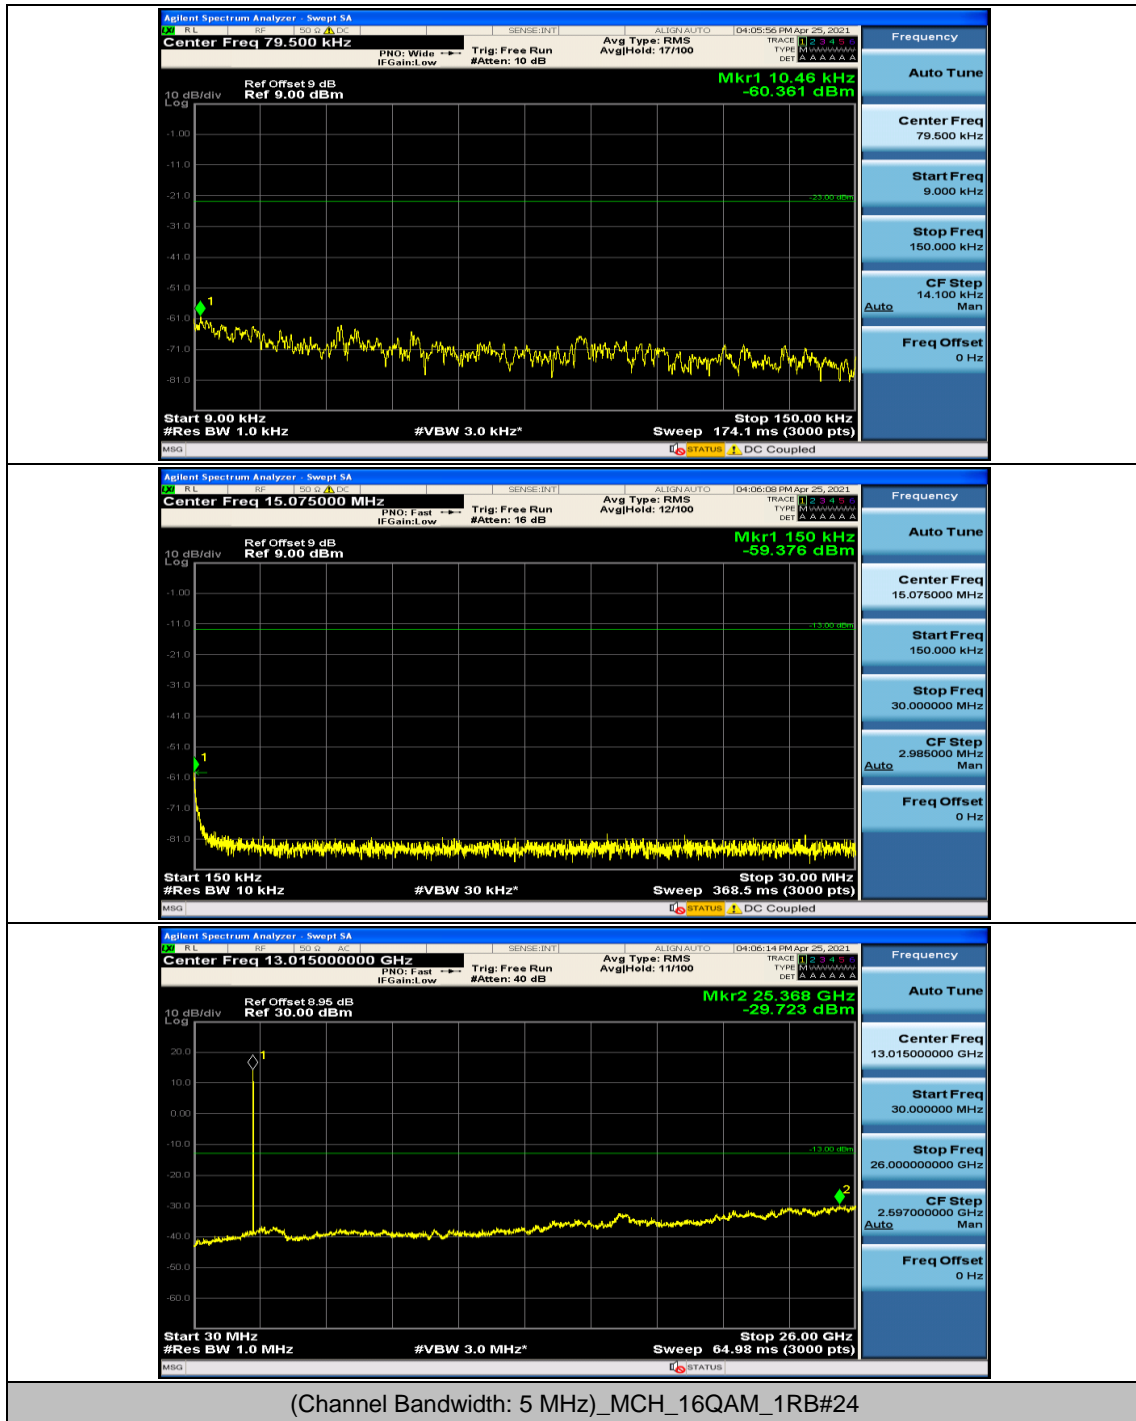

Channel Bandwidth: 10 MHz_MCH_16QAM_25RB#25

Appendix E: Conducted Spurious Emission

Test Graphs

Channel Bandwidth: 5 MHz

Channel Bandwidth: 10 MHz