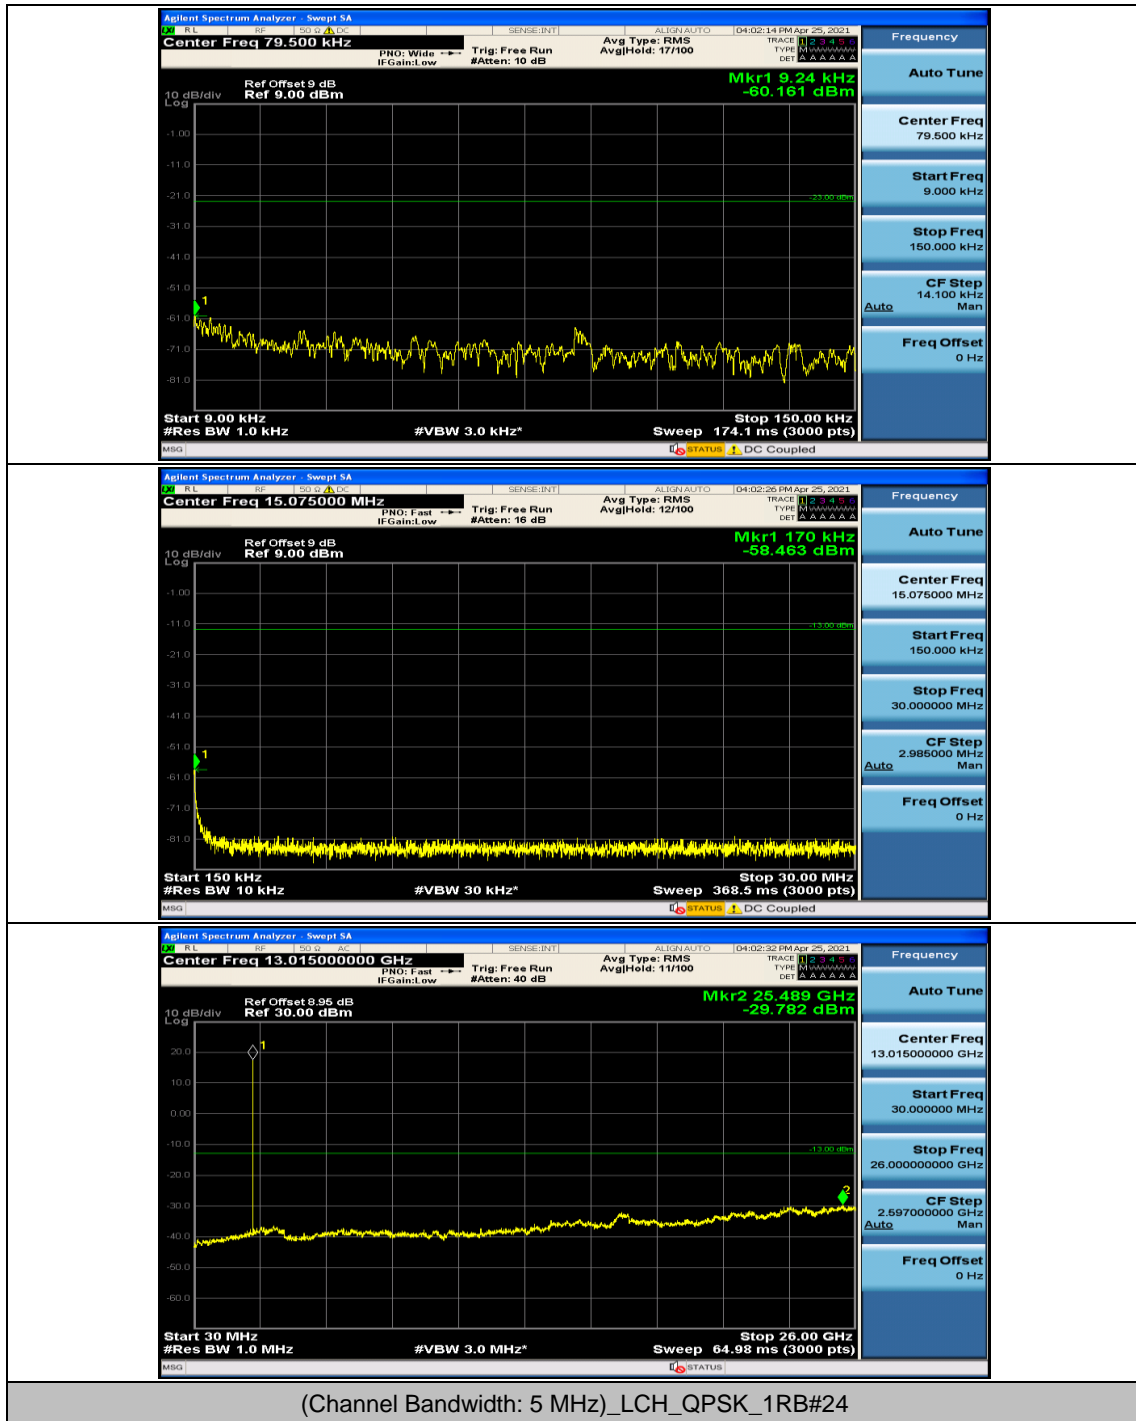

Channel Bandwidth: 10 MHz_MCH_16QAM_25RB#25

Appendix E: Conducted Spurious Emission

Test Graphs

Channel Bandwidth: 5 MHz

Channel Bandwidth: 10 MHz