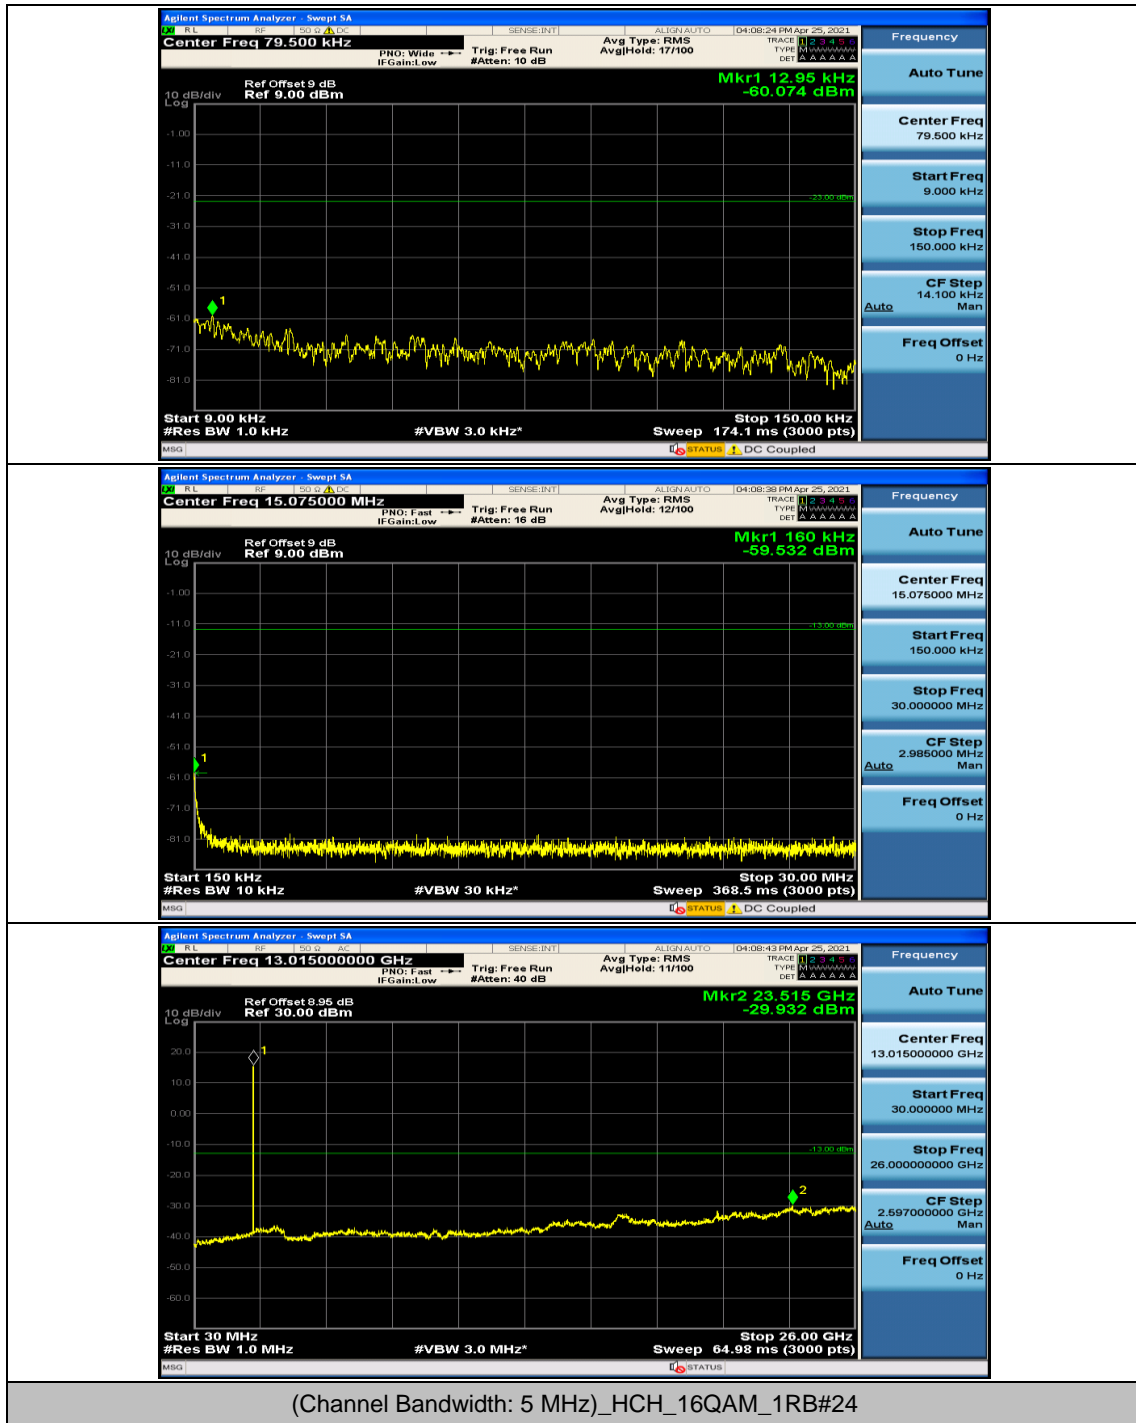

Channel Bandwidth: 10 MHz_MCH_16QAM_25RB#25

Appendix E: Conducted Spurious Emission

Test Graphs

Channel Bandwidth: 5 MHz

Channel Bandwidth: 10 MHz