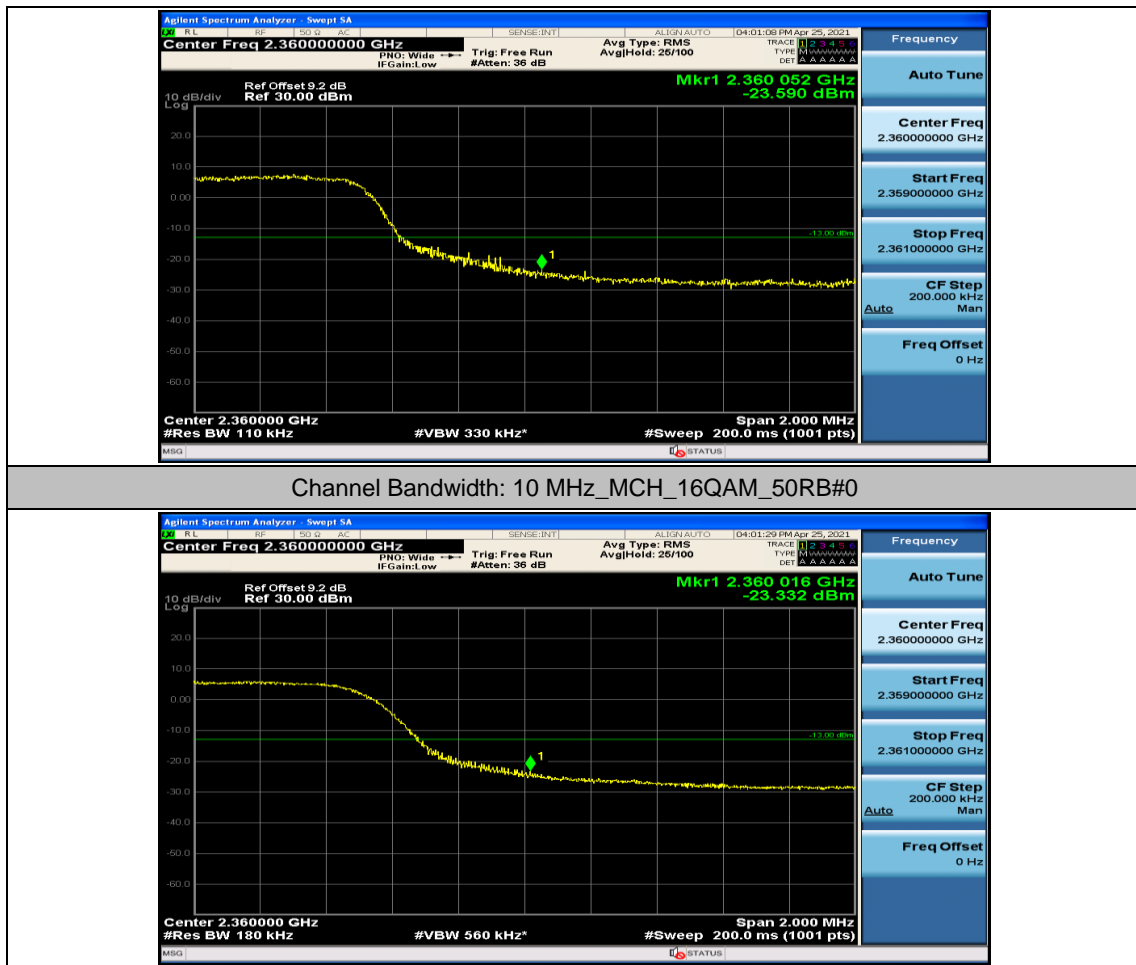

Channel Bandwidth: 10 MHz_MCH_QPSK_25RB#25

Channel Bandwidth: 10 MHz_MCH_QPSK_50RB#0

Channel Bandwidth: 10 MHz_MCH_QPSK_1RB#0

Channel Bandwidth: 10 MHz_MCH_QPSK_1RB#24

Channel Bandwidth: 10 MHz_MCH_QPSK_1RB#49

Channel Bandwidth: 10 MHz_MCH_QPSK_25RB#0

Channel Bandwidth: 10 MHz_MCH_QPSK_25RB#12

Channel Bandwidth: 10 MHz_MCH_16QAM_25RB#12

Channel Bandwidth: 10 MHz_MCH_16QAM_25RB#25

Channel Bandwidth: 10 MHz_MCH_16QAM_50RB#0

Channel Bandwidth: 10 MHz_MCH_16QAM_1RB#0

Channel Bandwidth: 10 MHz_MCH_16QAM_1RB#24

Channel Bandwidth: 10 MHz_MCH_16QAM_1RB#49

Channel Bandwidth: 10 MHz_MCH_16QAM_25RB#0

Channel Bandwidth: 10 MHz_MCH_16QAM_25RB#12

Channel Bandwidth: 10 MHz_MCH_16QAM_25RB#25

Appendix E: Conducted Spurious Emission

Test Graphs

Channel Bandwidth: 5 MHz

Channel Bandwidth: 10 MHz