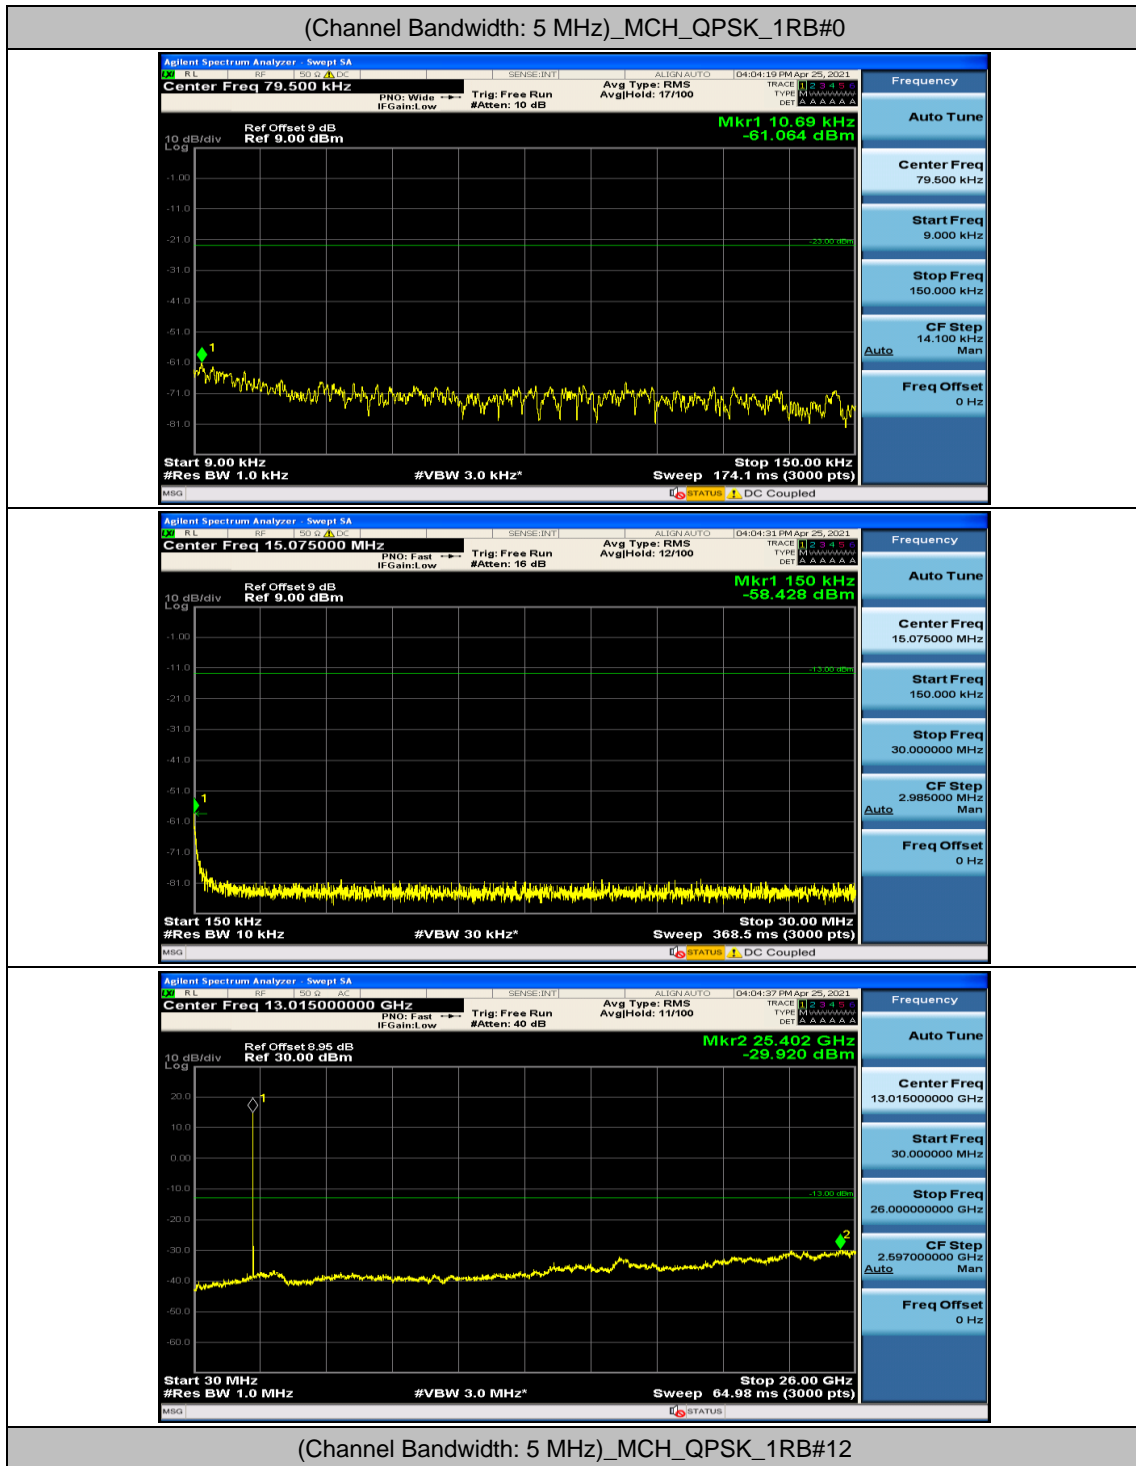

Channel Bandwidth: 10 MHz_MCH_16QAM_25RB#25

Appendix E: Conducted Spurious Emission

Test Graphs

Channel Bandwidth: 5 MHz

Channel Bandwidth: 10 MHz