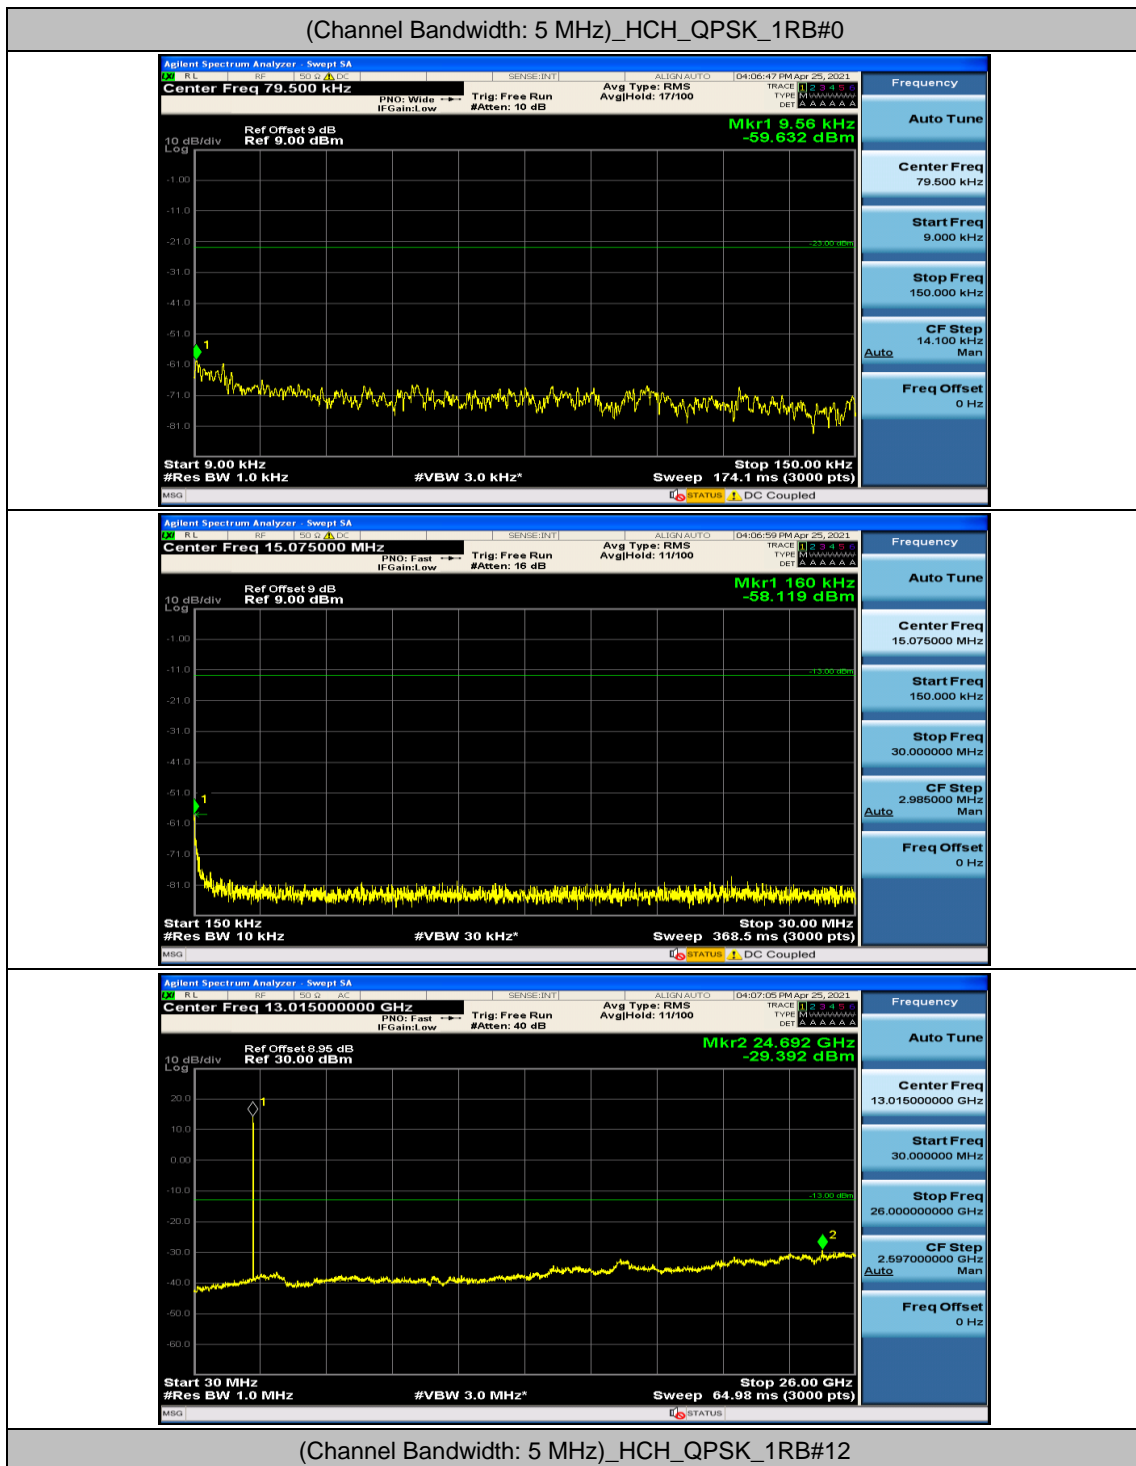

Channel Bandwidth: 10 MHz_MCH_QPSK_25RB#25

Channel Bandwidth: 10 MHz_MCH_QPSK_50RB#0

Channel Bandwidth: 10 MHz_MCH_QPSK_1RB#0

Channel Bandwidth: 10 MHz_MCH_QPSK_1RB#24

Channel Bandwidth: 10 MHz_MCH_QPSK_1RB#49

Channel Bandwidth: 10 MHz_MCH_16QAM_1RB#0

Channel Bandwidth: 10 MHz_MCH_16QAM_1RB#24

Channel Bandwidth: 10 MHz_MCH_16QAM_1RB#49

Channel Bandwidth: 10 MHz_MCH_16QAM_25RB#0

Channel Bandwidth: 10 MHz_MCH_16QAM_25RB#12

Channel Bandwidth: 10 MHz_MCH_16QAM_25RB#25

Appendix E: Conducted Spurious Emission

Test Graphs

Channel Bandwidth: 5 MHz

Channel Bandwidth: 10 MHz