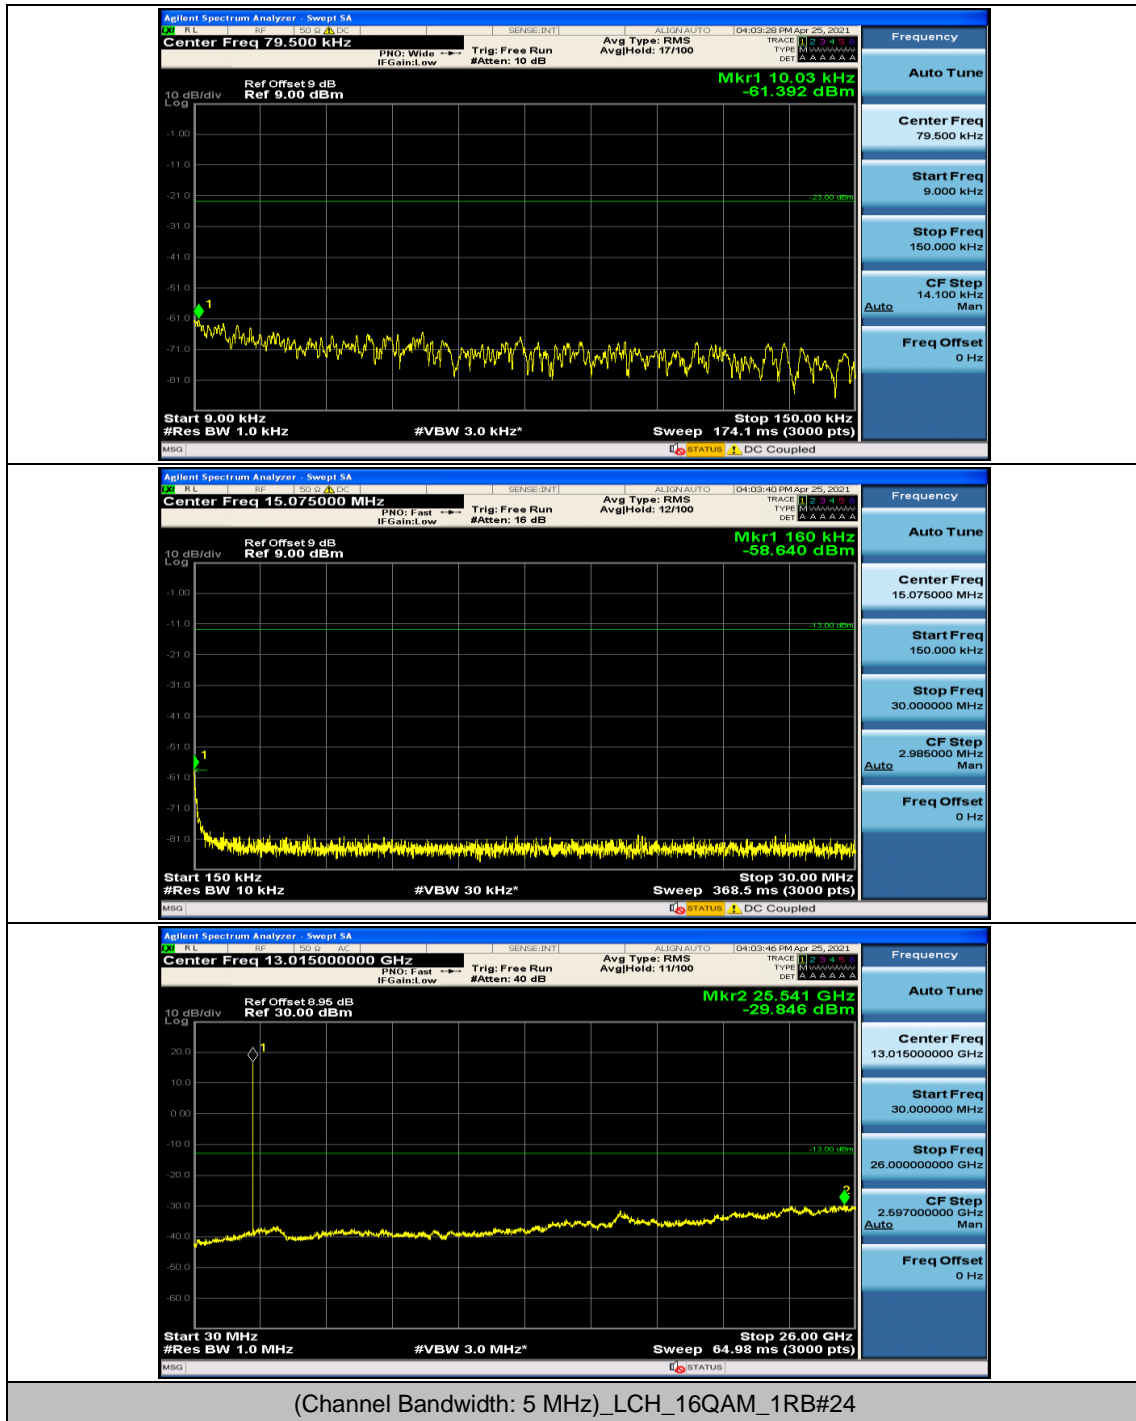

Channel Bandwidth: 10 MHz_MCH_16QAM_25RB#25

Appendix E: Conducted Spurious Emission

Test Graphs

Channel Bandwidth: 5 MHz

Channel Bandwidth: 10 MHz