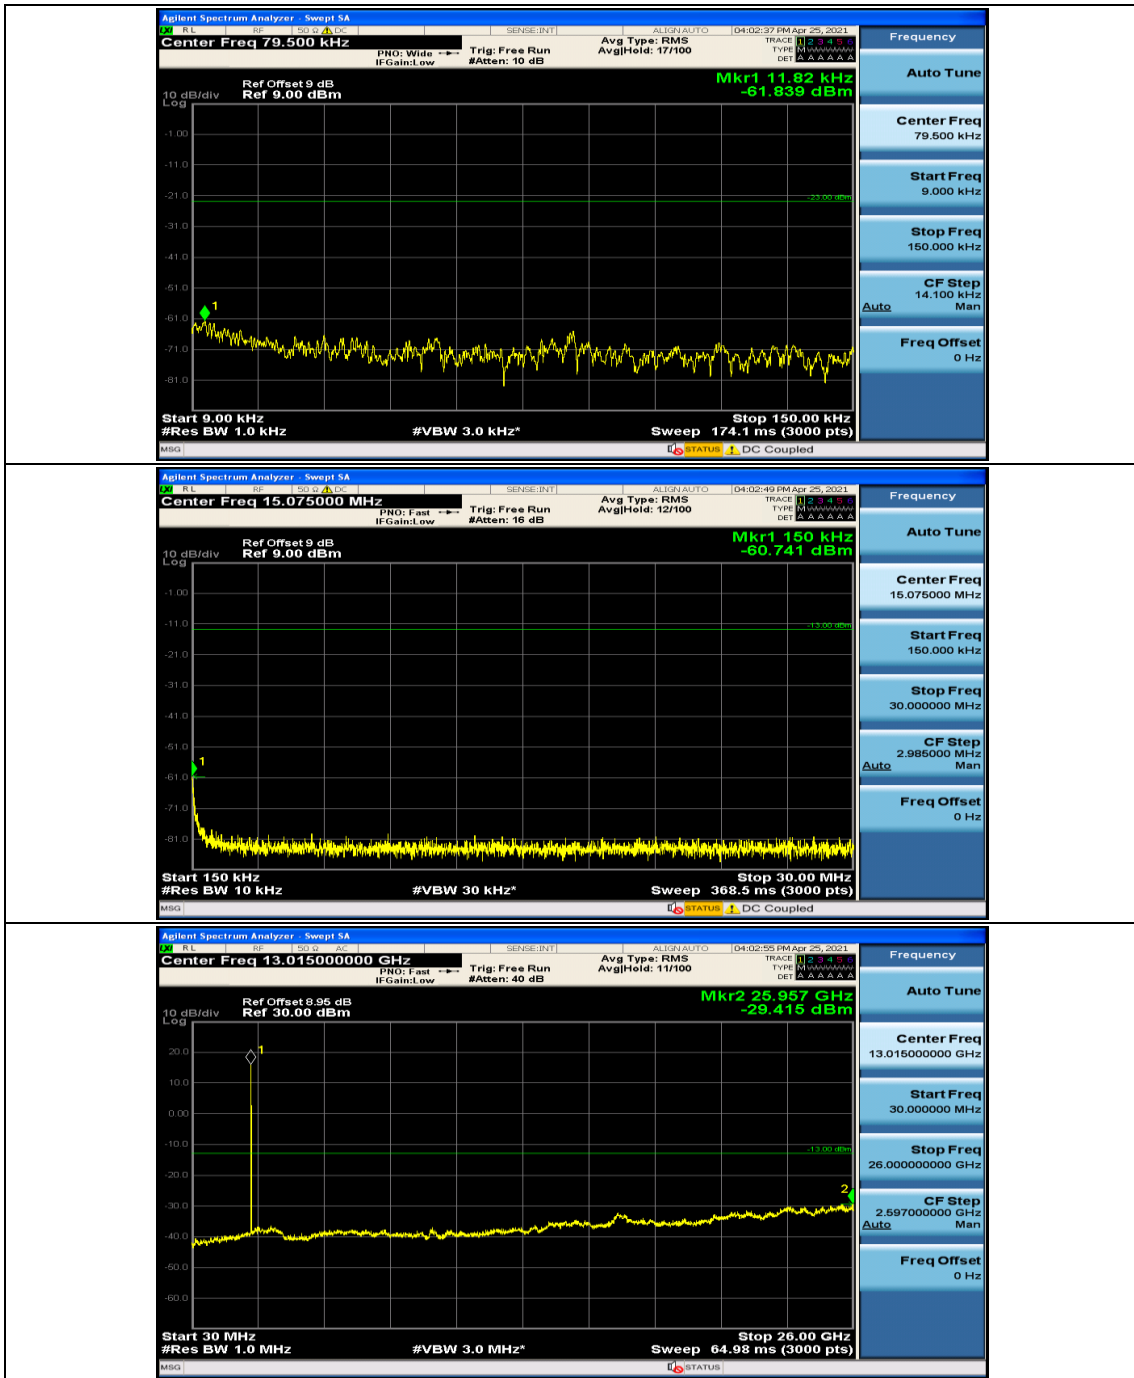

Channel Bandwidth: 10 MHz_MCH_16QAM_25RB#25

Appendix E: Conducted Spurious Emission

Test Graphs

Channel Bandwidth: 5 MHz

Channel Bandwidth: 10 MHz