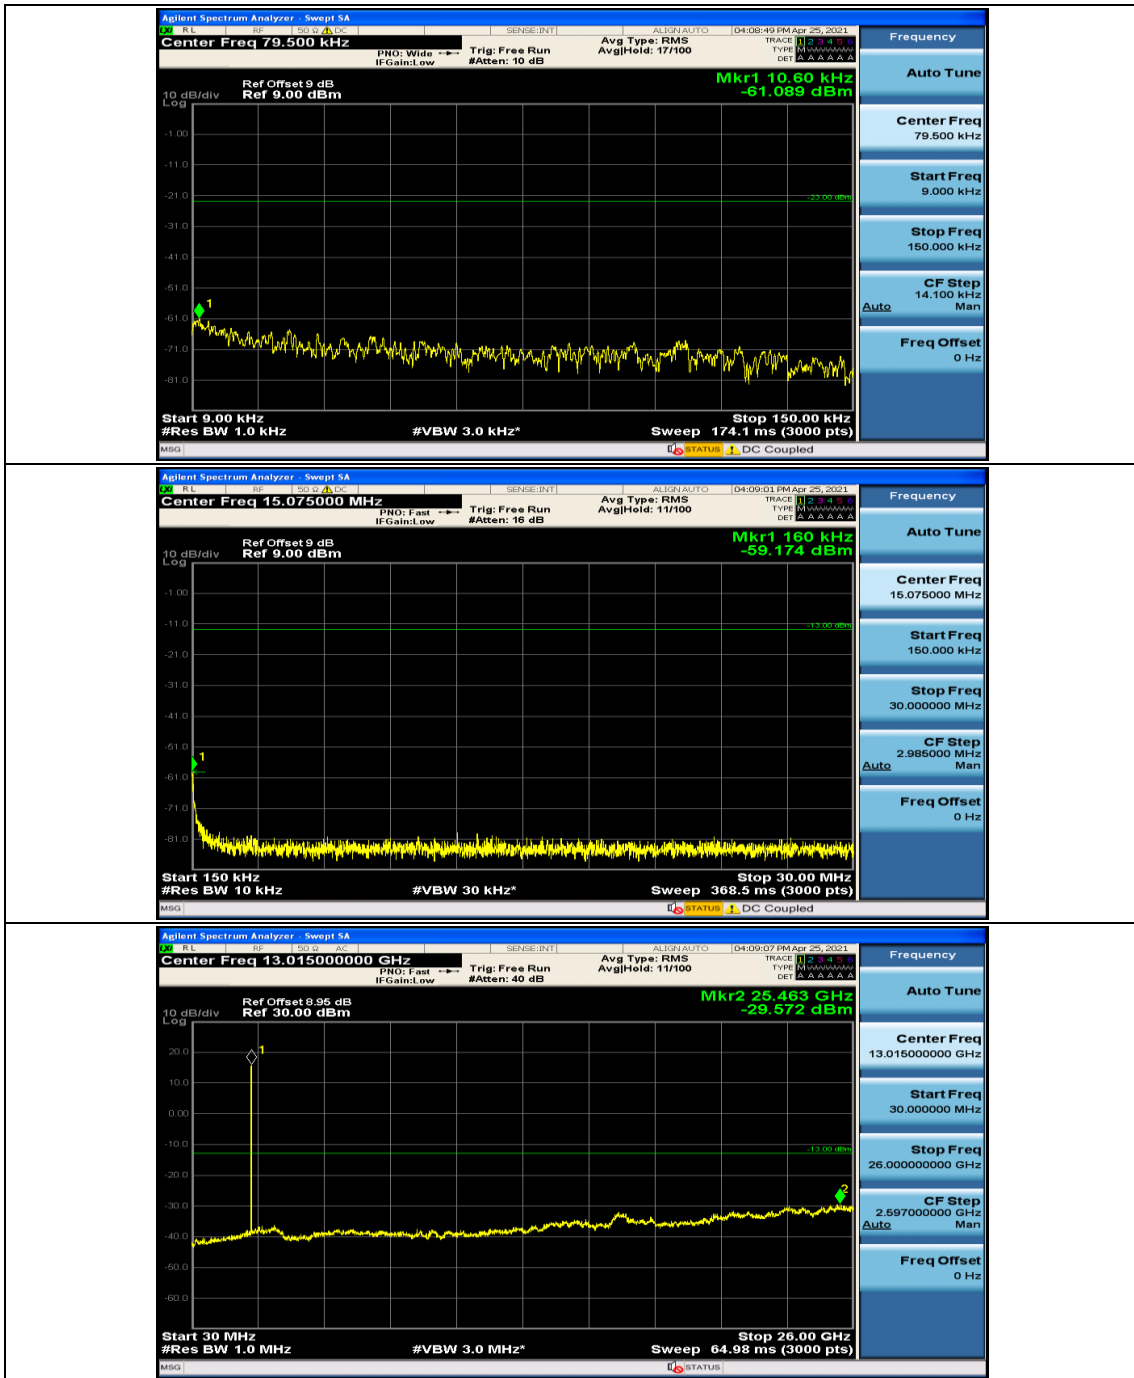

Channel Bandwidth: 10 MHz_MCH_16QAM_25RB#25

Appendix E: Conducted Spurious Emission

Test Graphs

Channel Bandwidth: 5 MHz

Channel Bandwidth: 10 MHz