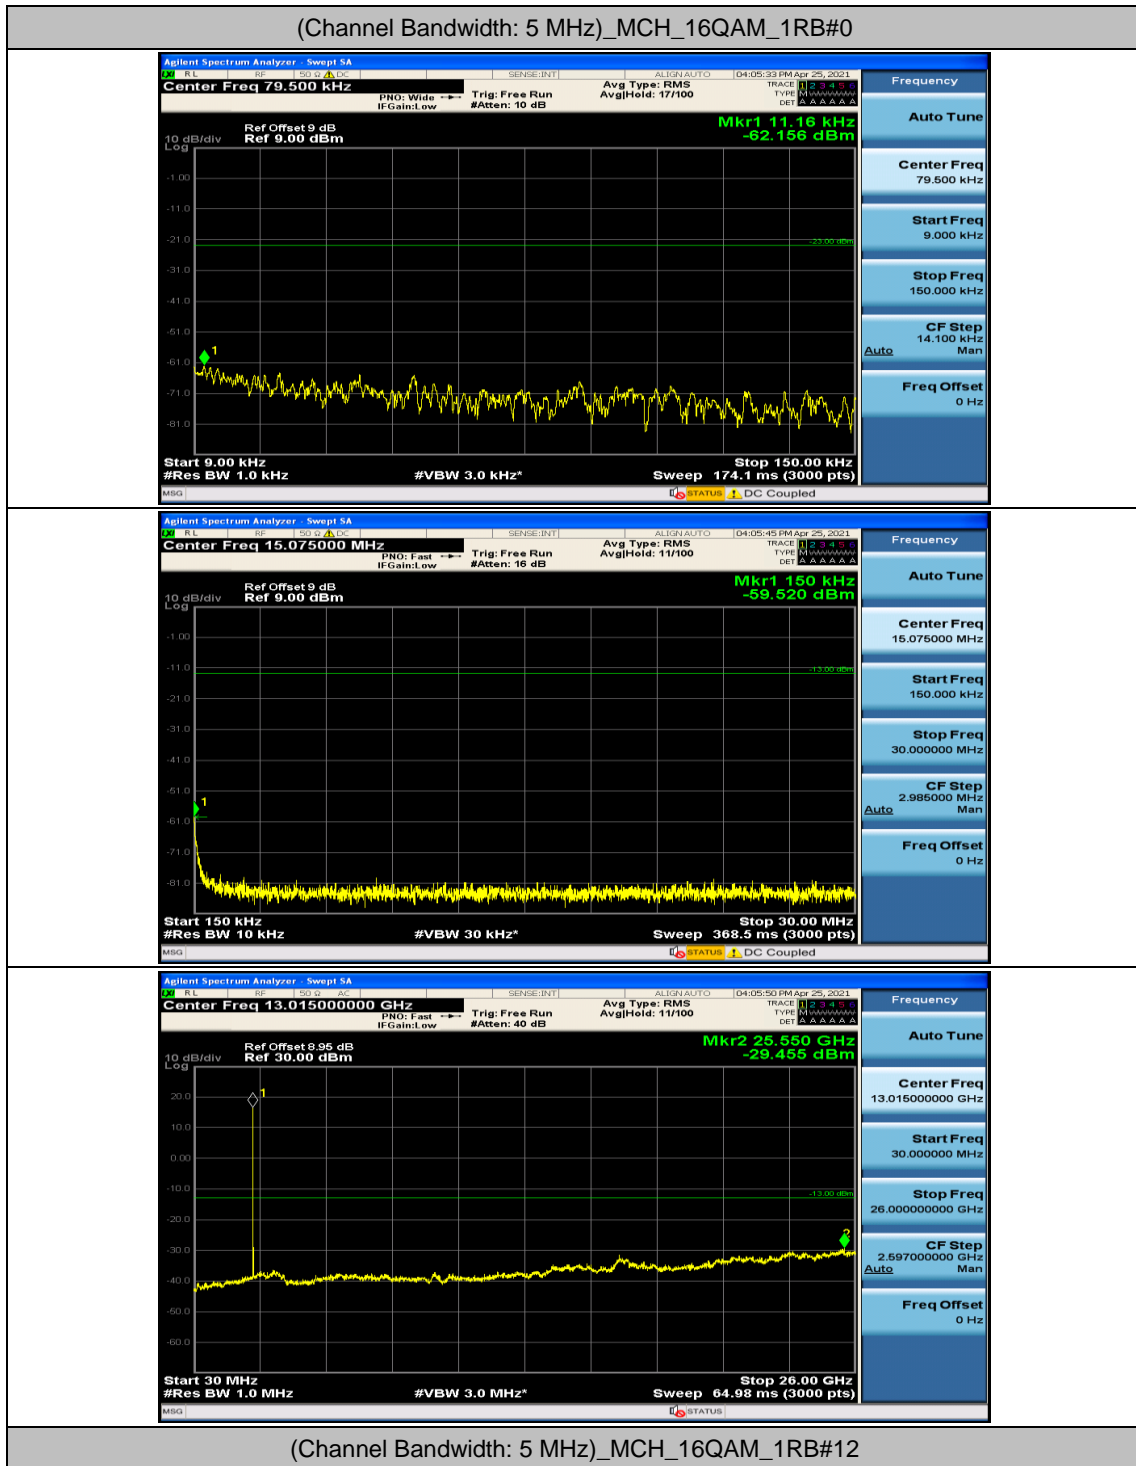

Channel Bandwidth: 10 MHz_MCH_16QAM_1RB#0

Channel Bandwidth: 10 MHz_MCH_16QAM_1RB#24

Channel Bandwidth: 10 MHz_MCH_16QAM_1RB#49

Channel Bandwidth: 10 MHz_MCH_16QAM_25RB#0

Channel Bandwidth: 10 MHz_MCH_16QAM_25RB#12

Channel Bandwidth: 10 MHz_MCH_16QAM_25RB#25

Appendix E: Conducted Spurious Emission

Test Graphs

Channel Bandwidth: 5 MHz

Channel Bandwidth: 10 MHz