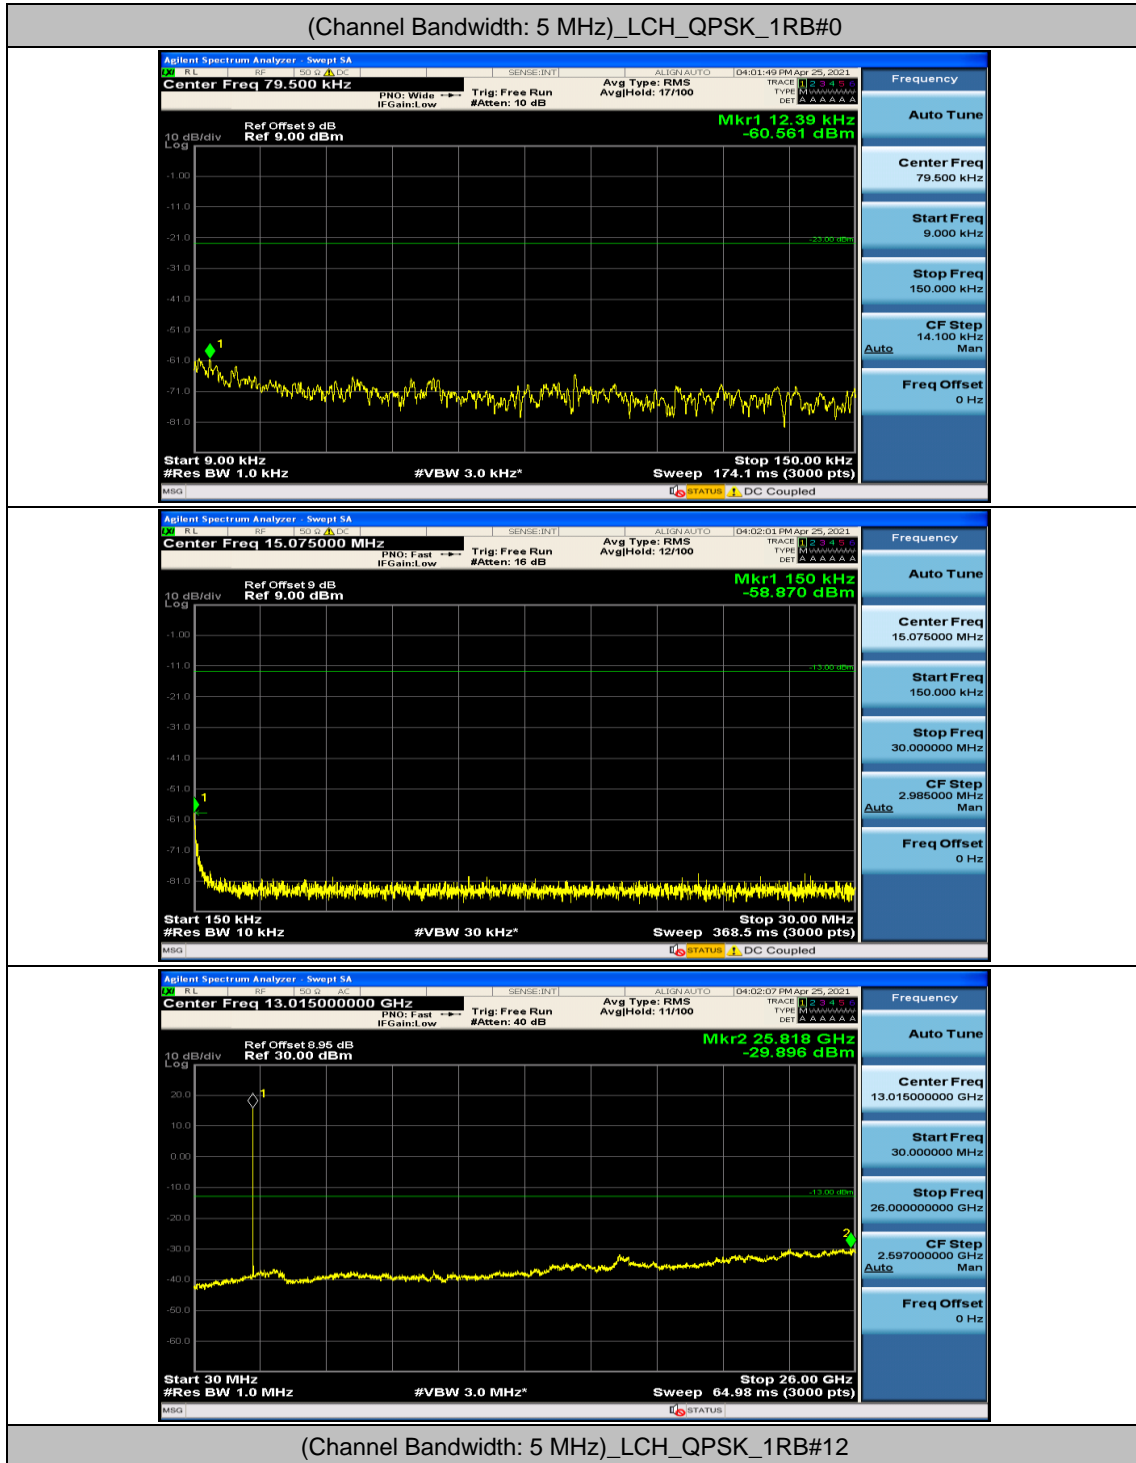

Channel Bandwidth: 10 MHz_MCH_QPSK_25RB#0

Channel Bandwidth: 10 MHz_MCH_QPSK_25RB#12

Channel Bandwidth: 10 MHz_MCH_16QAM_25RB#12

Channel Bandwidth: 10 MHz_MCH_16QAM_25RB#25

Channel Bandwidth: 10 MHz_MCH_16QAM_50RB#0

Channel Bandwidth: 10 MHz_MCH_16QAM_1RB#0

Channel Bandwidth: 10 MHz_MCH_16QAM_1RB#24

Channel Bandwidth: 10 MHz_MCH_16QAM_1RB#49

Channel Bandwidth: 10 MHz_MCH_16QAM_25RB#0

Channel Bandwidth: 10 MHz_MCH_16QAM_25RB#12

Channel Bandwidth: 10 MHz_MCH_16QAM_25RB#25

Appendix E: Conducted Spurious Emission

Test Graphs

Channel Bandwidth: 5 MHz

Channel Bandwidth: 10 MHz