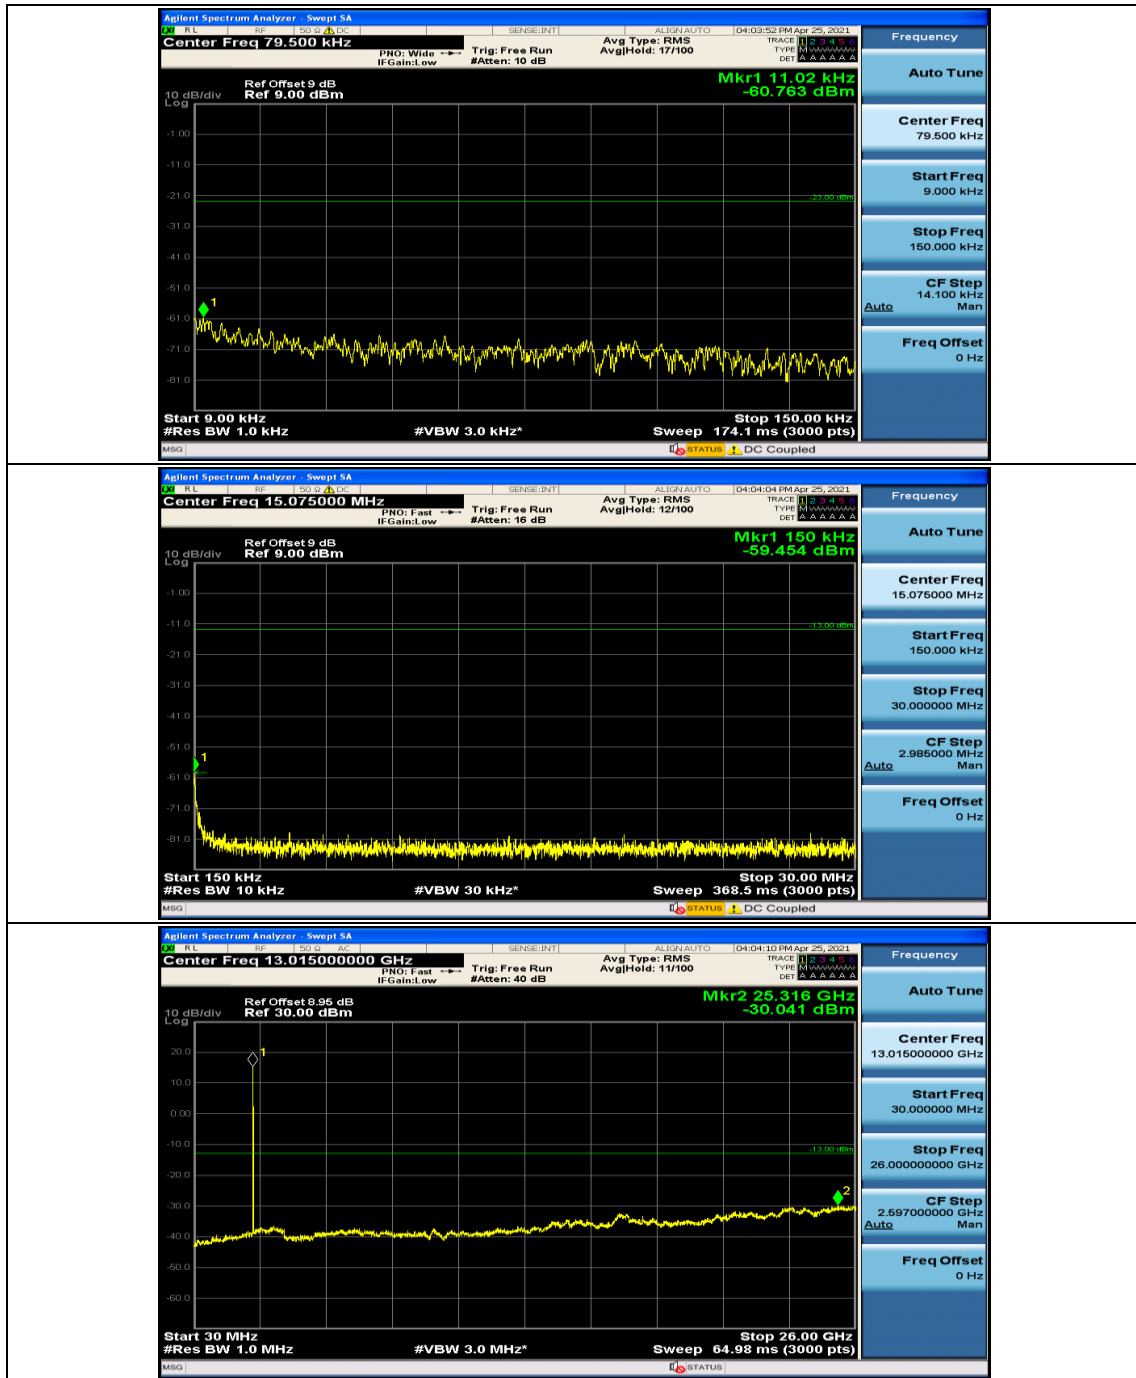

Channel Bandwidth: 10 MHz_MCH_16QAM_25RB#25

Appendix E: Conducted Spurious Emission

Test Graphs

Channel Bandwidth: 5 MHz

Channel Bandwidth: 10 MHz