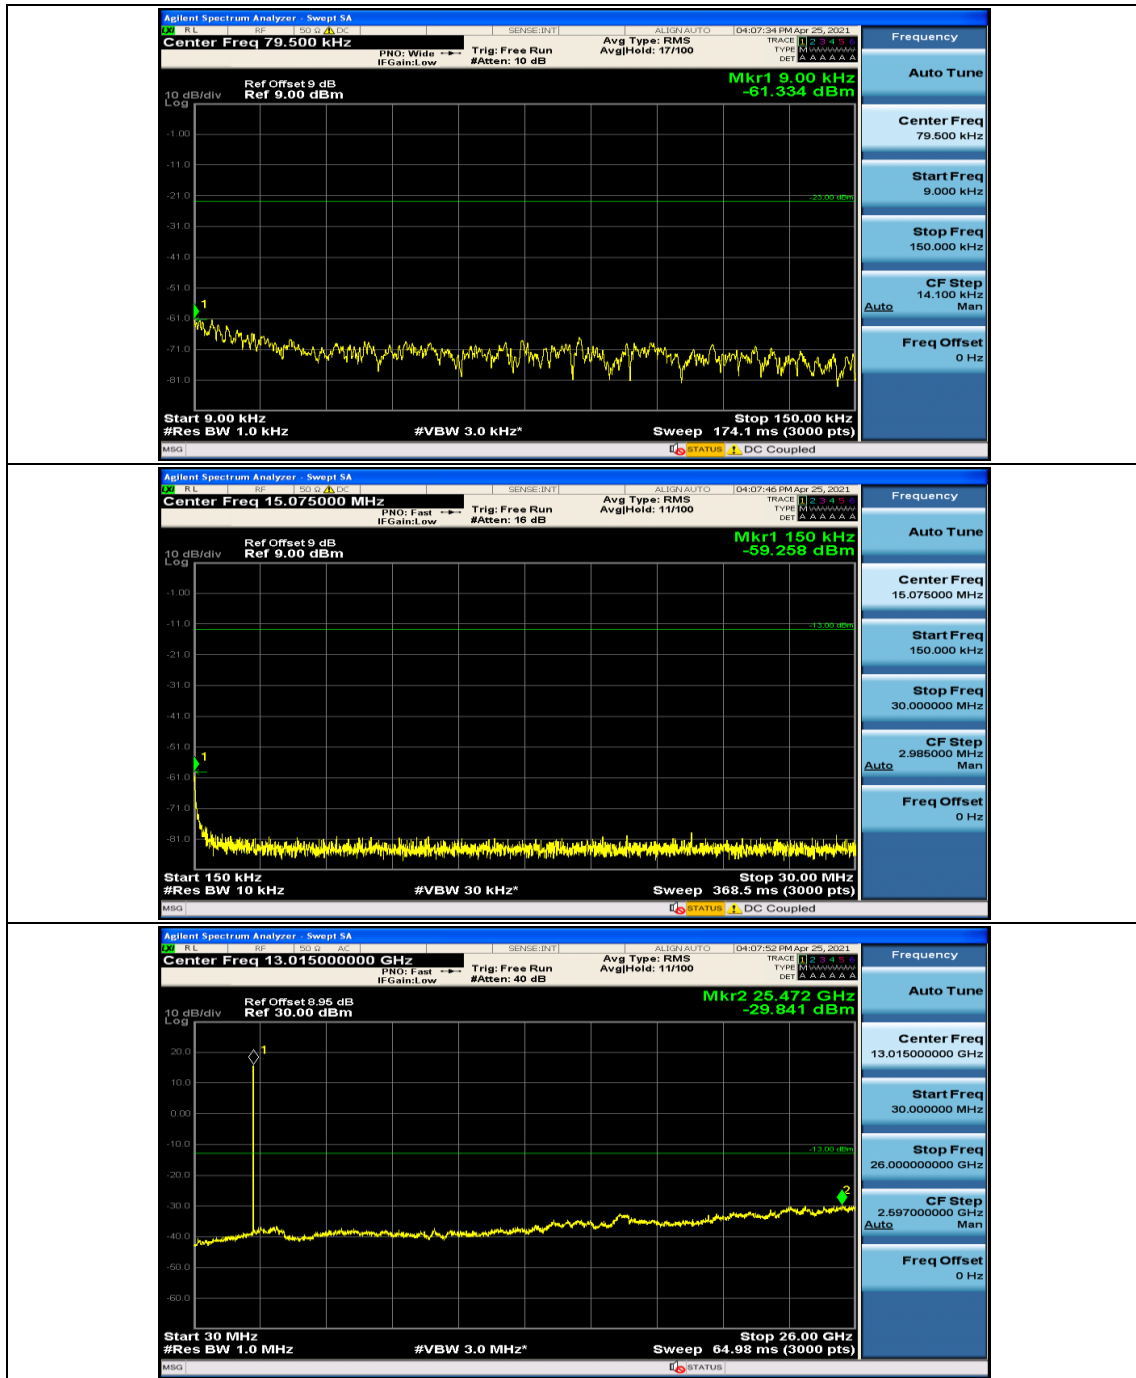

Channel Bandwidth: 10 MHz_MCH_16QAM_25RB#25

Appendix E: Conducted Spurious Emission

Test Graphs

Channel Bandwidth: 5 MHz

Channel Bandwidth: 10 MHz