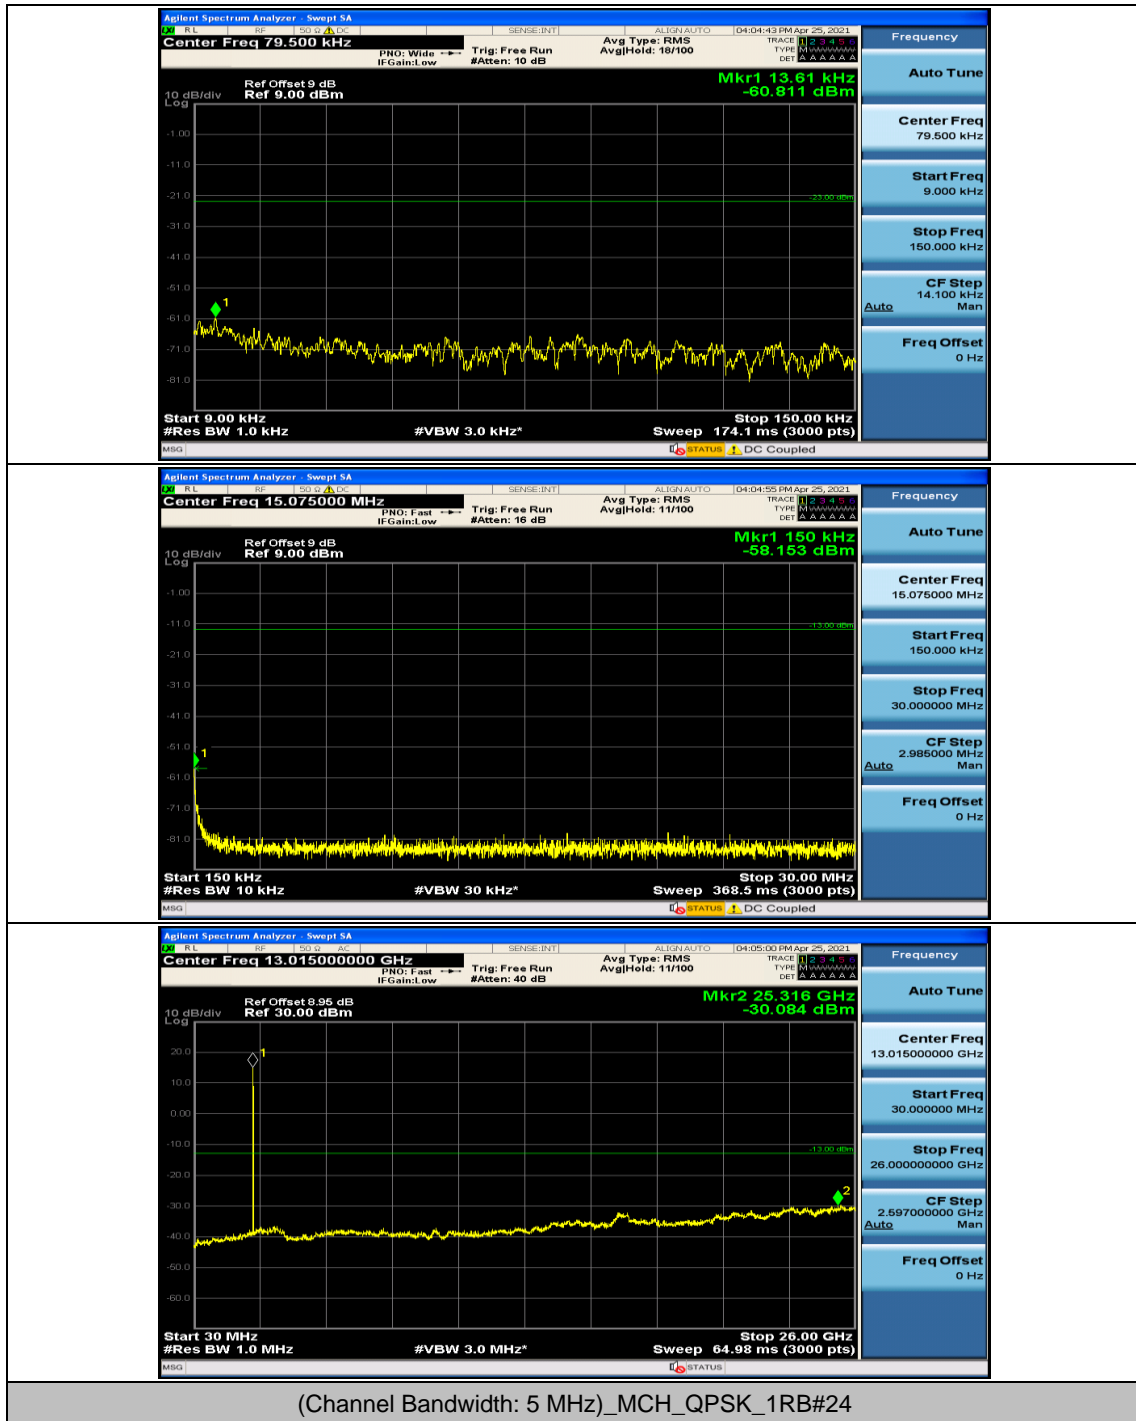

Channel Bandwidth: 10 MHz_MCH_16QAM_25RB#25

Appendix E: Conducted Spurious Emission

Test Graphs

Channel Bandwidth: 5 MHz

Channel Bandwidth: 10 MHz