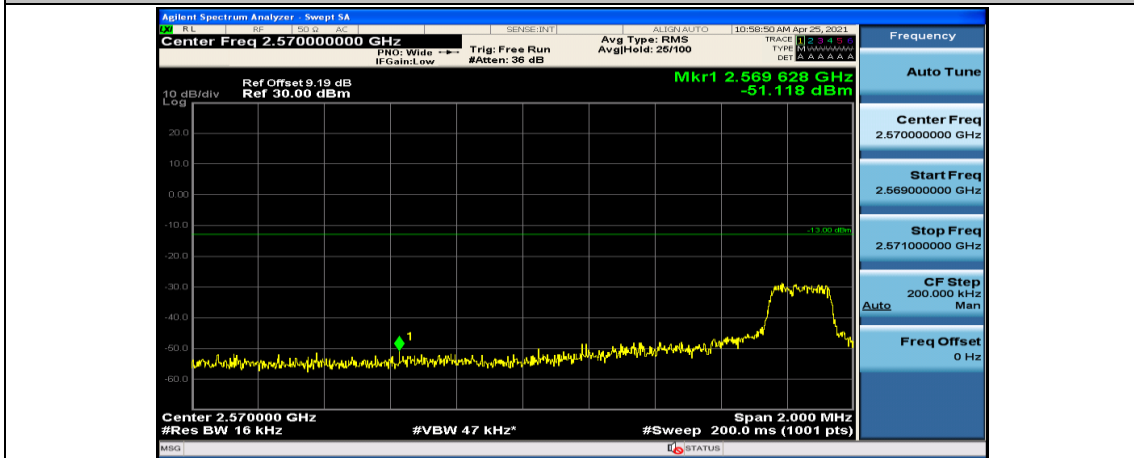

Channel Bandwidth: 10 MHz_HCH_16QAM_25RB#0

Channel Bandwidth: 10 MHz_HCH_16QAM_25RB#12

Channel Bandwidth: 10 MHz_HCH_16QAM_25RB#25

Channel Bandwidth: 15 MHz

(Channel Bandwidth:15 MHz)_LCH_QPSK_1RB#74

(Channel Bandwidth:15 MHz)_LCH_QPSK_37RB#0