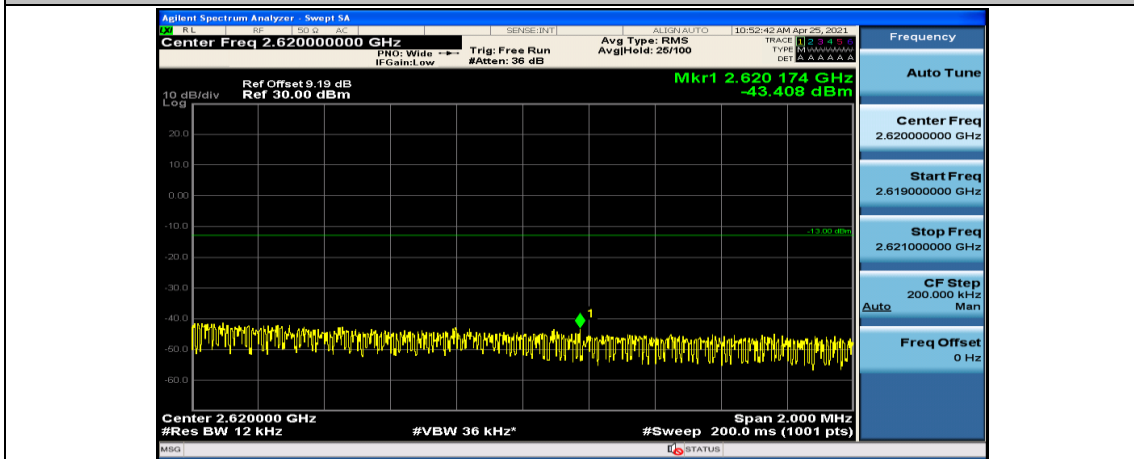

Test Graphs

Channel Bandwidth: 5 MHz

(Channel Bandwidth: 5 MHz)_HCH_QPSK_1RB#0

(Channel Bandwidth: 5 MHz)_HCH_QPSK_1RB#12

(Channel Bandwidth: 5 MHz)_HCH_QPSK_1RB#24

(Channel Bandwidth: 5 MHz)_HCH_QPSK_12RB#0