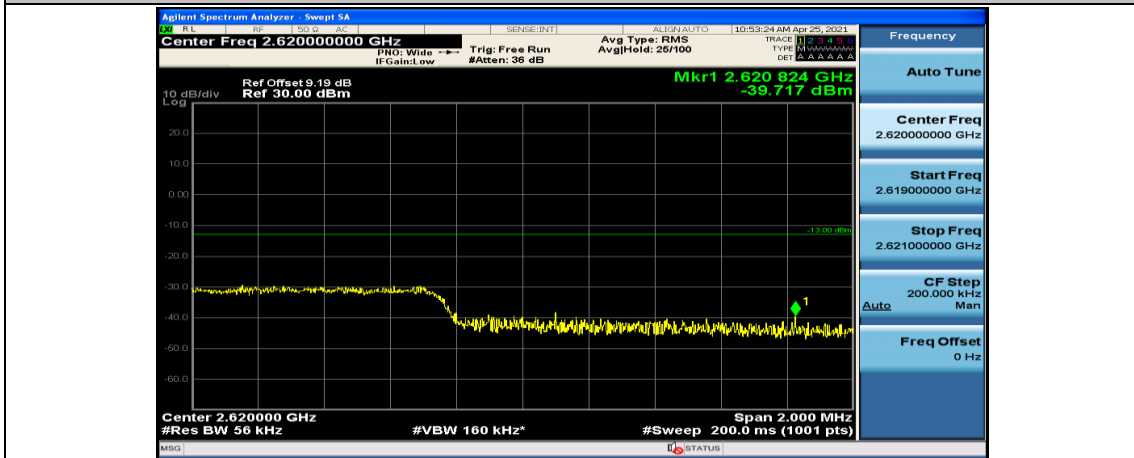

Test Graphs

Channel Bandwidth: 5 MHz

(Channel Bandwidth: 5 MHz)_HCH_QPSK_1RB#0

(Channel Bandwidth: 5 MHz)_HCH_QPSK_1RB#12

(Channel Bandwidth: 5 MHz)_HCH_QPSK_1RB#24

(Channel Bandwidth: 5 MHz)_HCH_QPSK_12RB#0