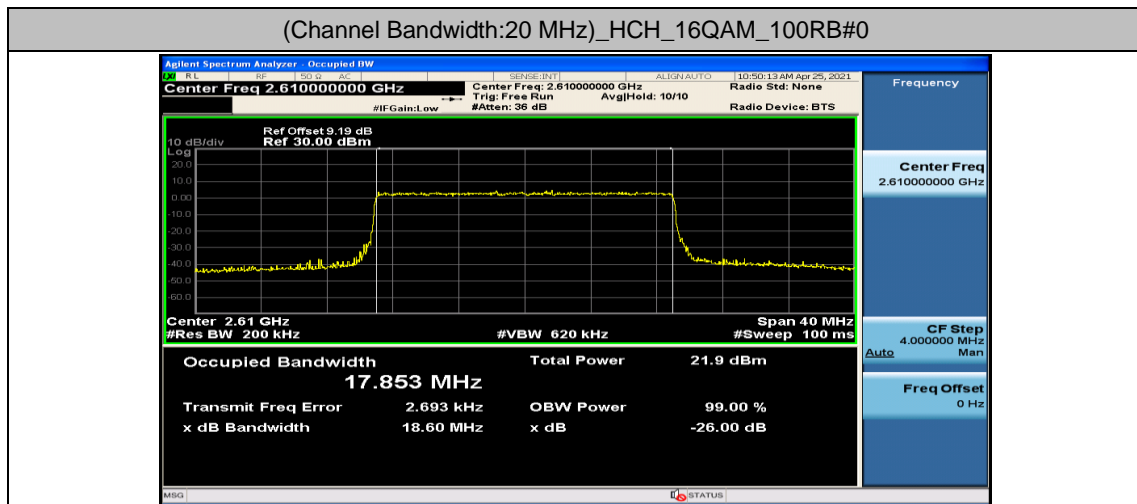

Channel Bandwidth: 15 MHz

Channel Bandwidth: 20 MHz

(Channel Bandwidth:20 MHz)_HCH_QPSK_100RB#0

(Channel Bandwidth:20 MHz)_LCH_16QAM_100RB#0

(Channel Bandwidth:20 MHz)_MCH_16QAM_100RB#0

Appendix D: Band Edge

Test Graphs

Channel Bandwidth: 5 MHz

(Channel Bandwidth: 5 MHz)_HCH_QPSK_1RB#0

(Channel Bandwidth: 5 MHz)_HCH_QPSK_1RB#12

(Channel Bandwidth: 5 MHz)_HCH_QPSK_1RB#24

(Channel Bandwidth: 5 MHz)_HCH_QPSK_12RB#0