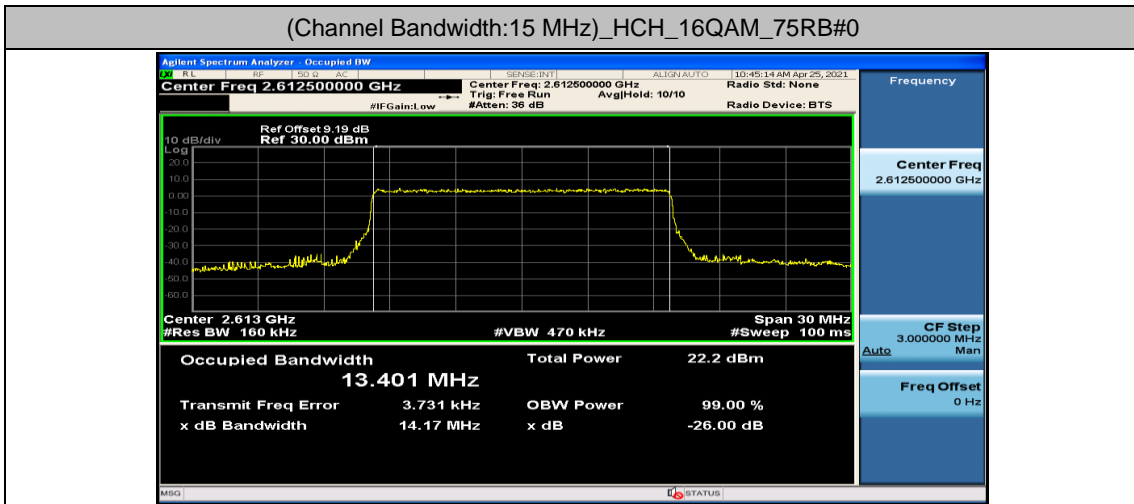

Channel Bandwidth: 15 MHz

Channel Bandwidth: 20 MHz

(Channel Bandwidth:20 MHz)_HCH_QPSK_100RB#0

(Channel Bandwidth:20 MHz)_LCH_16QAM_100RB#0

(Channel Bandwidth:20 MHz)_MCH_16QAM_100RB#0

Appendix D: Band Edge

Test Graphs

Channel Bandwidth: 5 MHz

(Channel Bandwidth: 5 MHz)_HCH_QPSK_1RB#0

(Channel Bandwidth: 5 MHz)_HCH_QPSK_1RB#12

(Channel Bandwidth: 5 MHz)_HCH_QPSK_1RB#24

(Channel Bandwidth: 5 MHz)_HCH_QPSK_12RB#0