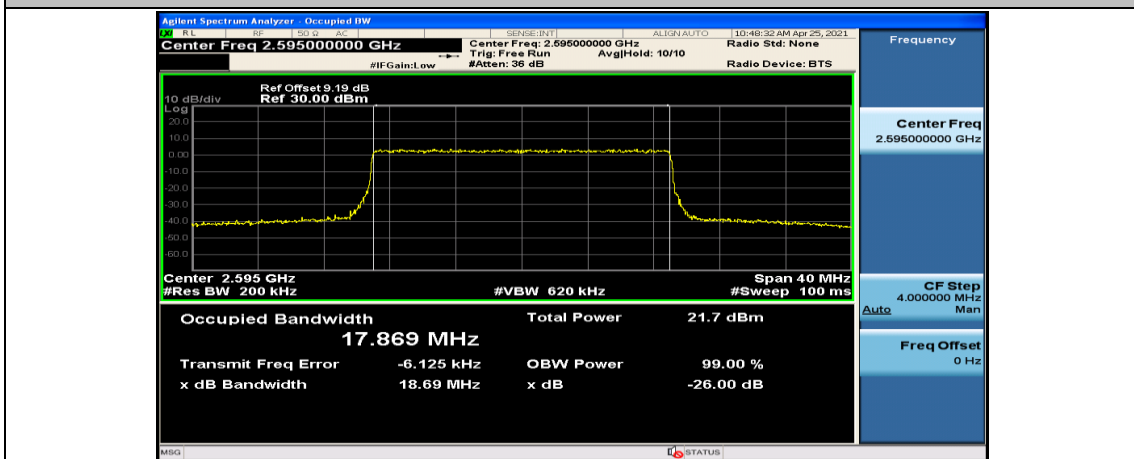

Channel Bandwidth: 15 MHz

Channel Bandwidth: 20 MHz

(Channel Bandwidth:20 MHz)_HCH_QPSK_100RB#0

(Channel Bandwidth:20 MHz)_LCH_16QAM_100RB#0

(Channel Bandwidth:20 MHz)_MCH_16QAM_100RB#0

Appendix D: Band Edge

Test Graphs

Channel Bandwidth: 5 MHz

(Channel Bandwidth: 5 MHz)_HCH_QPSK_1RB#0

(Channel Bandwidth: 5 MHz)_HCH_QPSK_1RB#12

(Channel Bandwidth: 5 MHz)_HCH_QPSK_1RB#24

(Channel Bandwidth: 5 MHz)_HCH_QPSK_12RB#0