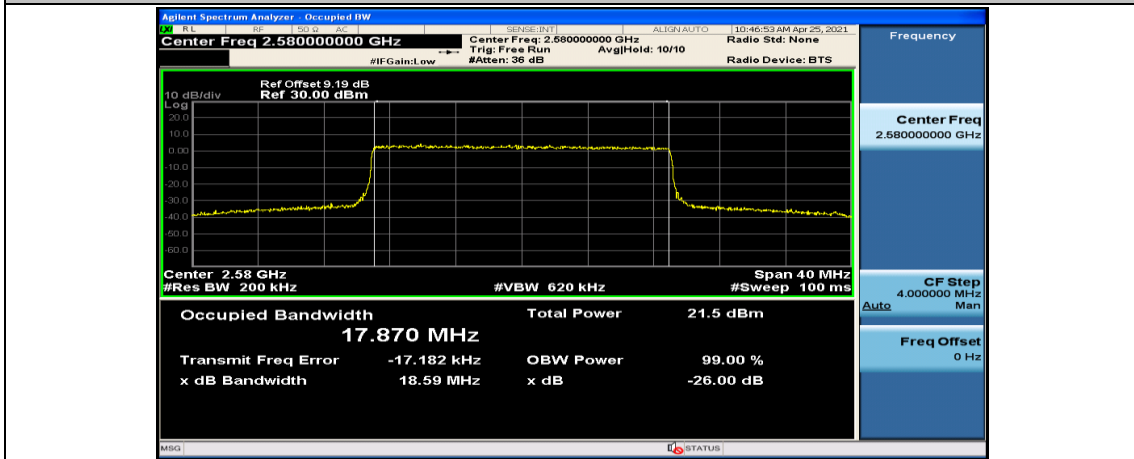

Channel Bandwidth: 15 MHz

Channel Bandwidth: 20 MHz

(Channel Bandwidth:20 MHz)_HCH_QPSK_100RB#0

(Channel Bandwidth:20 MHz)_LCH_16QAM_100RB#0

(Channel Bandwidth:20 MHz)_MCH_16QAM_100RB#0

Appendix D: Band Edge

Test Graphs

Channel Bandwidth: 5 MHz

(Channel Bandwidth: 5 MHz)_HCH_QPSK_1RB#0

(Channel Bandwidth: 5 MHz)_HCH_QPSK_1RB#12

(Channel Bandwidth: 5 MHz)_HCH_QPSK_1RB#24

(Channel Bandwidth: 5 MHz)_HCH_QPSK_12RB#0