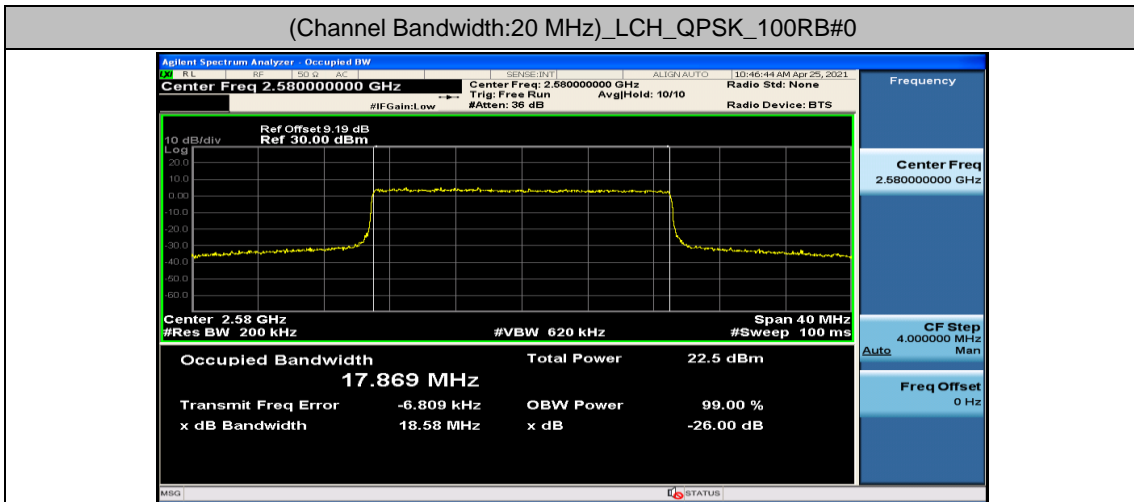

Channel Bandwidth: 15 MHz

Channel Bandwidth: 20 MHz

(Channel Bandwidth:20 MHz)_HCH_QPSK_100RB#0

(Channel Bandwidth:20 MHz)_LCH_16QAM_100RB#0

(Channel Bandwidth:20 MHz)_MCH_16QAM_100RB#0

Appendix D: Band Edge