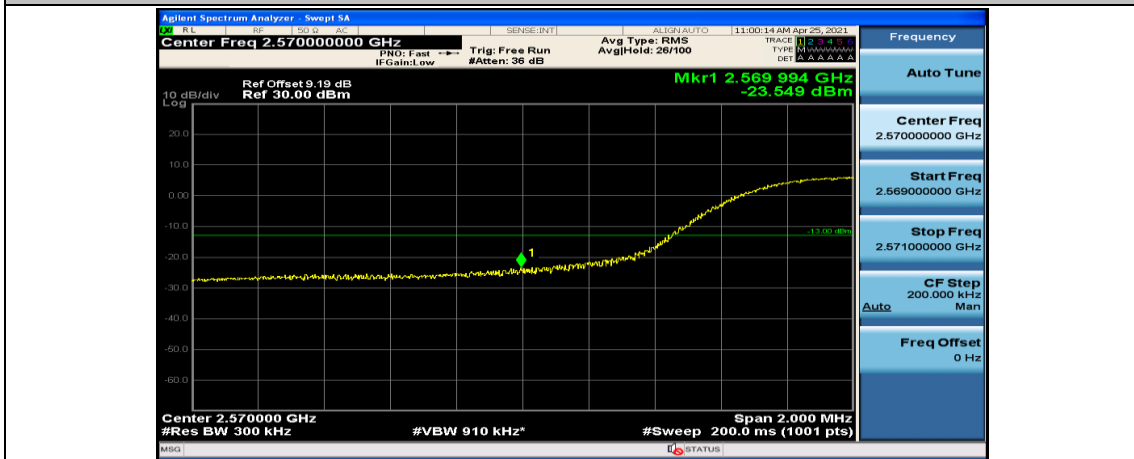

(Channel Bandwidth:15 MHz)_LCH_QPSK_75RB#0