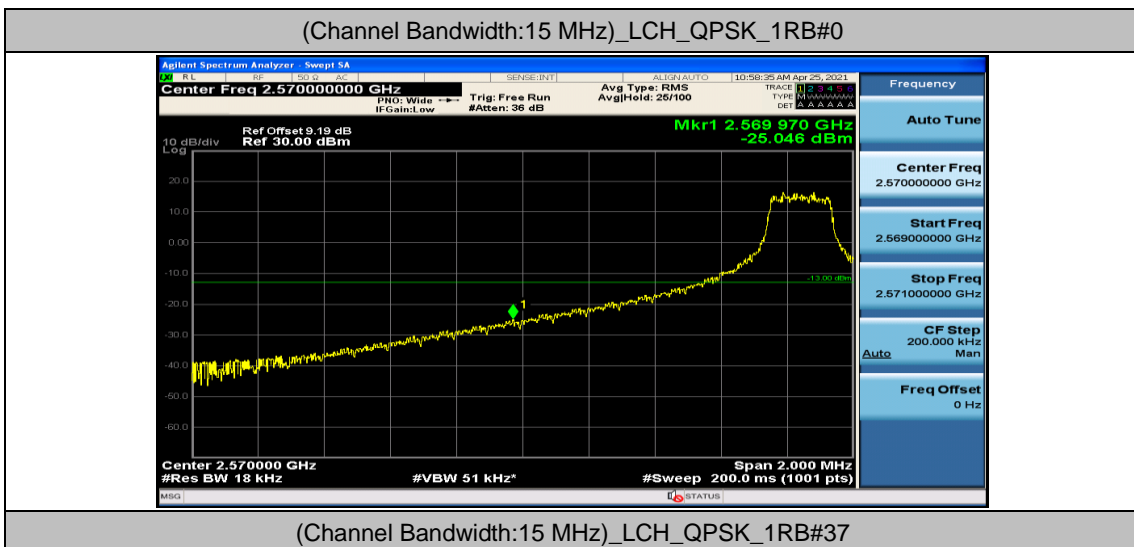

Channel Bandwidth: 10 MHz_HCH_16QAM_25RB#0

Channel Bandwidth: 10 MHz_HCH_16QAM_25RB#12

Channel Bandwidth: 10 MHz_HCH_16QAM_25RB#25

Channel Bandwidth: 15 MHz

(Channel Bandwidth:15 MHz)_LCH_QPSK_1RB#74

(Channel Bandwidth:15 MHz)_LCH_QPSK_37RB#0