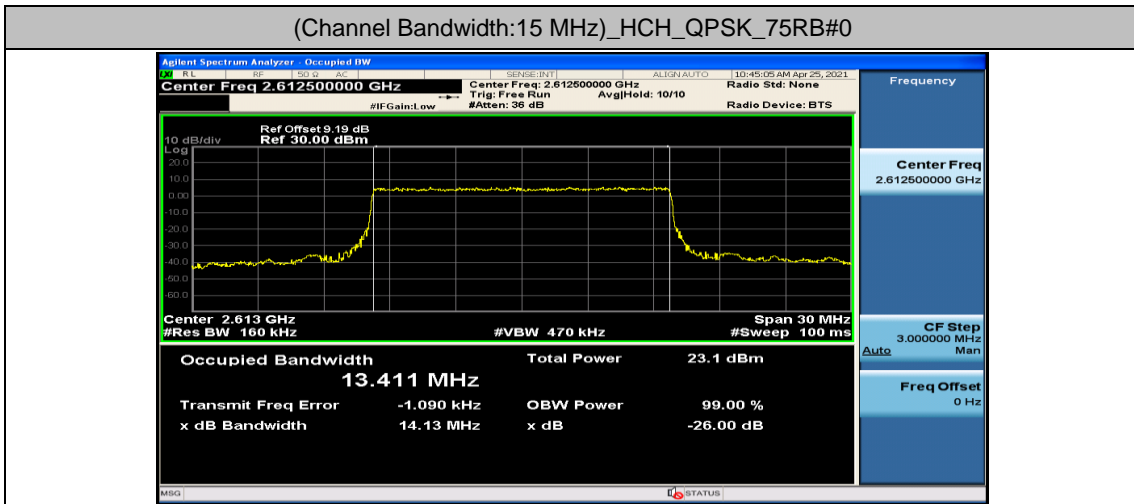

Channel Bandwidth: 15 MHz

Channel Bandwidth: 20 MHz

(Channel Bandwidth:20 MHz)_HCH_QPSK_100RB#0

(Channel Bandwidth:20 MHz)_LCH_16QAM_100RB#0

(Channel Bandwidth:20 MHz)_MCH_16QAM_100RB#0

Appendix D: Band Edge

Test Graphs

Channel Bandwidth: 5 MHz

(Channel Bandwidth: 5 MHz)_HCH_QPSK_1RB#0

(Channel Bandwidth: 5 MHz)_HCH_QPSK_1RB#12

(Channel Bandwidth: 5 MHz)_HCH_QPSK_1RB#24

(Channel Bandwidth: 5 MHz)_HCH_QPSK_12RB#0