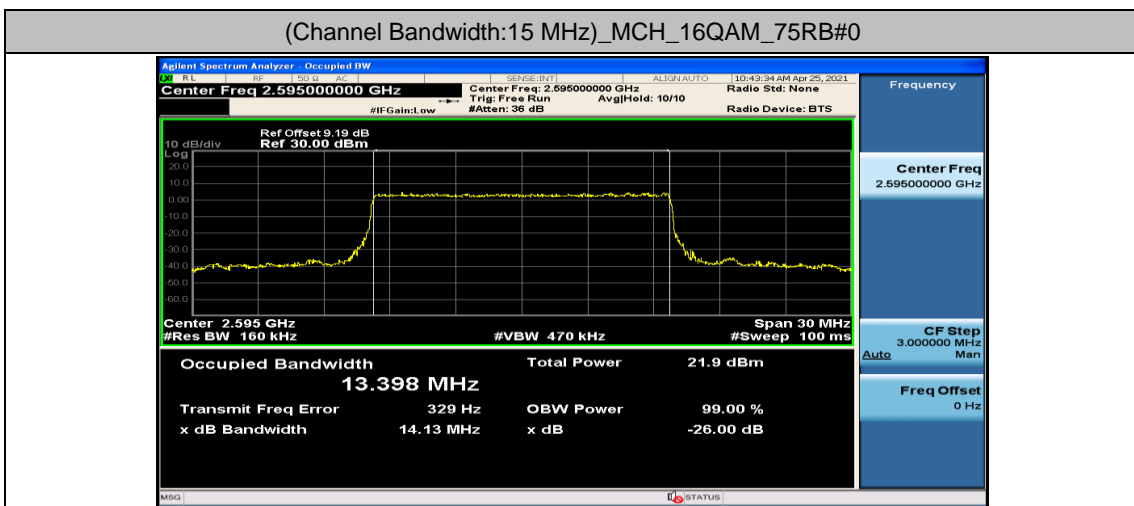

Channel Bandwidth: 15 MHz

Channel Bandwidth: 20 MHz

(Channel Bandwidth:20 MHz)_HCH_QPSK_100RB#0

(Channel Bandwidth:20 MHz)_LCH_16QAM_100RB#0

(Channel Bandwidth:20 MHz)_MCH_16QAM_100RB#0

Appendix D: Band Edge

Test Graphs

Channel Bandwidth: 5 MHz

(Channel Bandwidth: 5 MHz)_HCH_QPSK_1RB#0

(Channel Bandwidth: 5 MHz)_HCH_QPSK_1RB#12

(Channel Bandwidth: 5 MHz)_HCH_QPSK_1RB#24

(Channel Bandwidth: 5 MHz)_HCH_QPSK_12RB#0