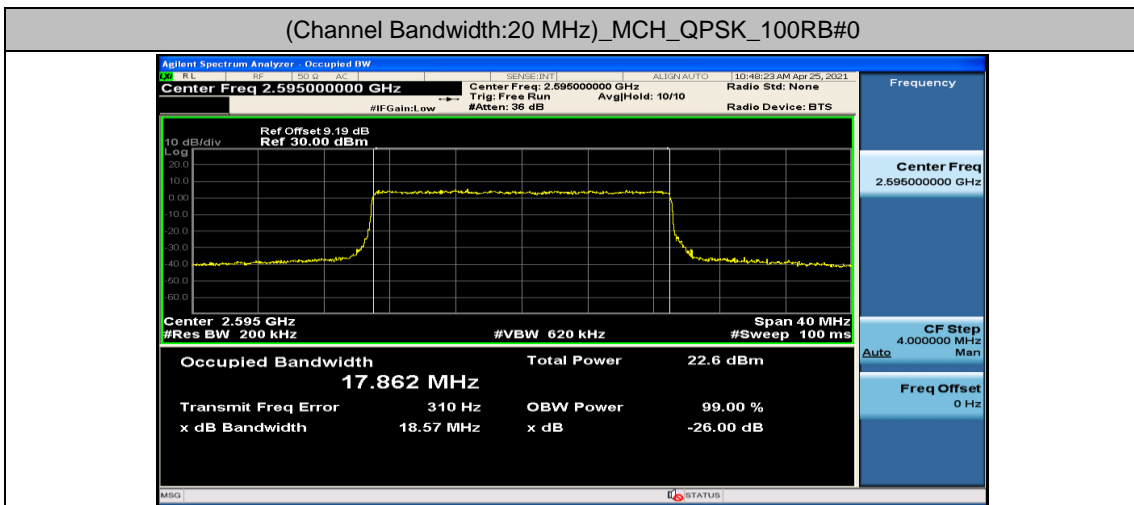

Channel Bandwidth: 15 MHz

Channel Bandwidth: 20 MHz

(Channel Bandwidth:20 MHz)_HCH_QPSK_100RB#0

(Channel Bandwidth:20 MHz)_LCH_16QAM_100RB#0

(Channel Bandwidth:20 MHz)_MCH_16QAM_100RB#0

Appendix D: Band Edge

Test Graphs

Channel Bandwidth: 5 MHz

(Channel Bandwidth: 5 MHz)_HCH_QPSK_1RB#0

(Channel Bandwidth: 5 MHz)_HCH_QPSK_1RB#12

(Channel Bandwidth: 5 MHz)_HCH_QPSK_1RB#24

(Channel Bandwidth: 5 MHz)_HCH_QPSK_12RB#0