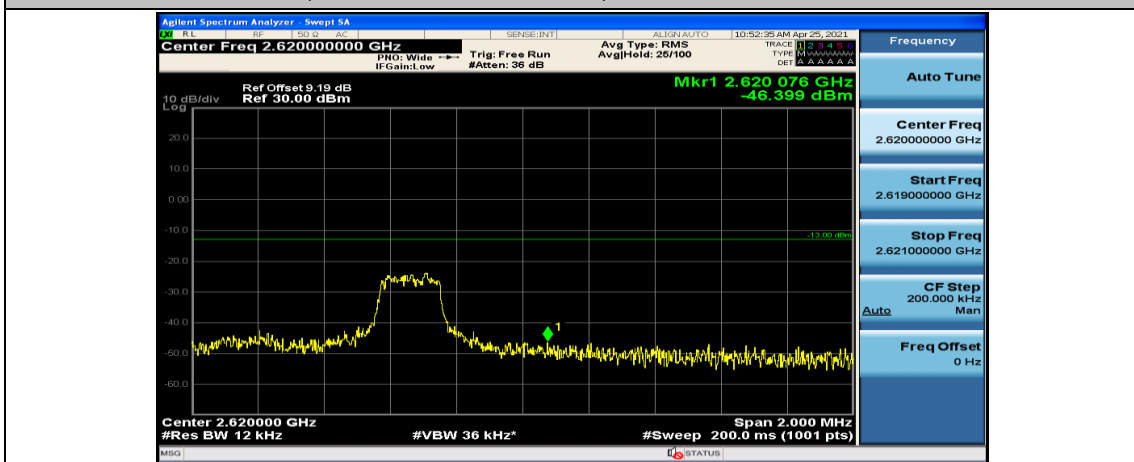

Test Graphs

Channel Bandwidth: 5 MHz

(Channel Bandwidth: 5 MHz)_HCH_QPSK_1RB#0

(Channel Bandwidth: 5 MHz)_HCH_QPSK_1RB#12

(Channel Bandwidth: 5 MHz)_HCH_QPSK_1RB#24

(Channel Bandwidth: 5 MHz)_HCH_QPSK_12RB#0