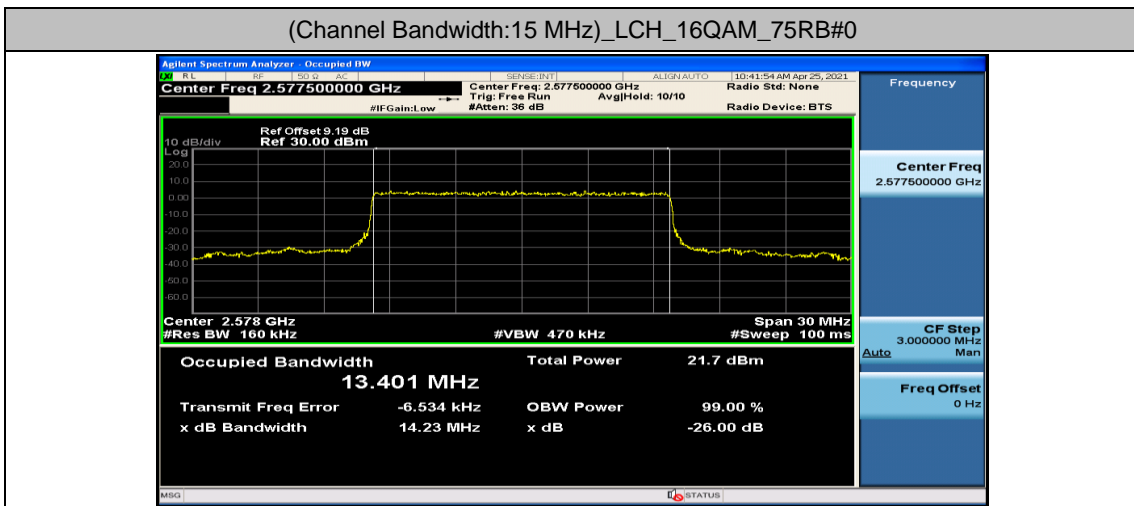

Channel Bandwidth: 15 MHz

Channel Bandwidth: 20 MHz

(Channel Bandwidth:20 MHz)_HCH_QPSK_100RB#0

(Channel Bandwidth:20 MHz)_LCH_16QAM_100RB#0

(Channel Bandwidth:20 MHz)_MCH_16QAM_100RB#0

Appendix D: Band Edge

Test Graphs

Channel Bandwidth: 5 MHz

(Channel Bandwidth: 5 MHz)_HCH_QPSK_1RB#0

(Channel Bandwidth: 5 MHz)_HCH_QPSK_1RB#12

(Channel Bandwidth: 5 MHz)_HCH_QPSK_1RB#24

(Channel Bandwidth: 5 MHz)_HCH_QPSK_12RB#0