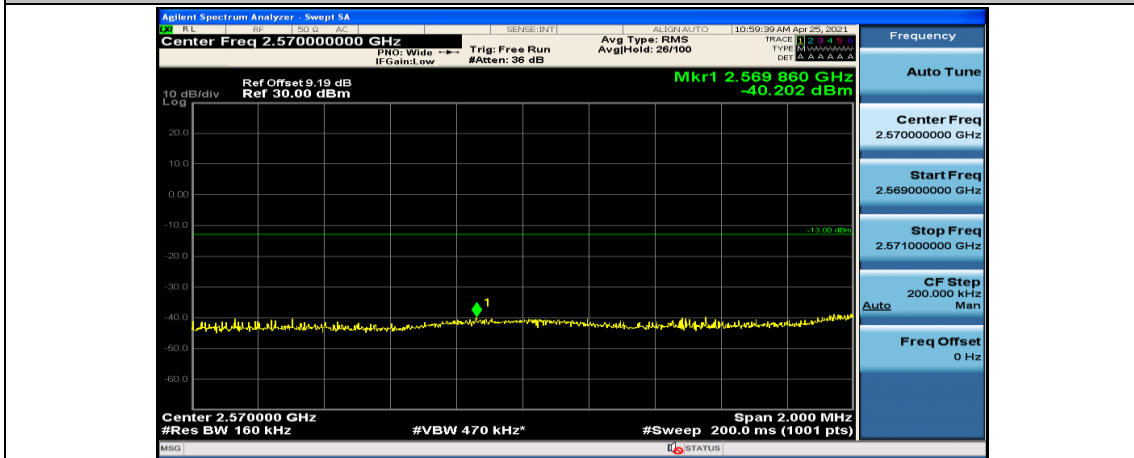

(Channel Bandwidth:15 MHz)_LCH_QPSK_37RB#38