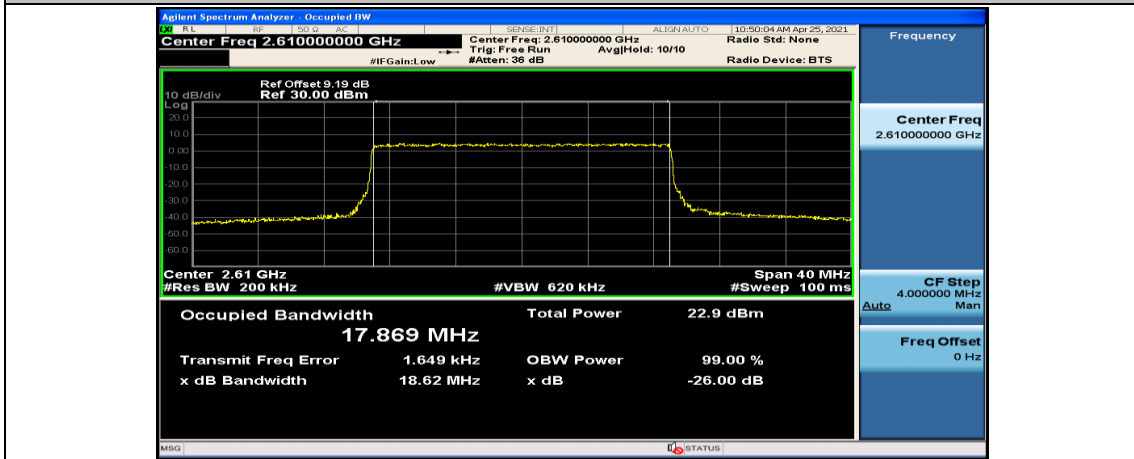

Channel Bandwidth: 15 MHz

Channel Bandwidth: 20 MHz

(Channel Bandwidth:20 MHz)_HCH_QPSK_100RB#0

(Channel Bandwidth:20 MHz)_LCH_16QAM_100RB#0

(Channel Bandwidth:20 MHz)_MCH_16QAM_100RB#0

Appendix D: Band Edge

Test Graphs

Channel Bandwidth: 5 MHz

(Channel Bandwidth: 5 MHz)_HCH_QPSK_1RB#0

(Channel Bandwidth: 5 MHz)_HCH_QPSK_1RB#12

(Channel Bandwidth: 5 MHz)_HCH_QPSK_1RB#24

(Channel Bandwidth: 5 MHz)_HCH_QPSK_12RB#0