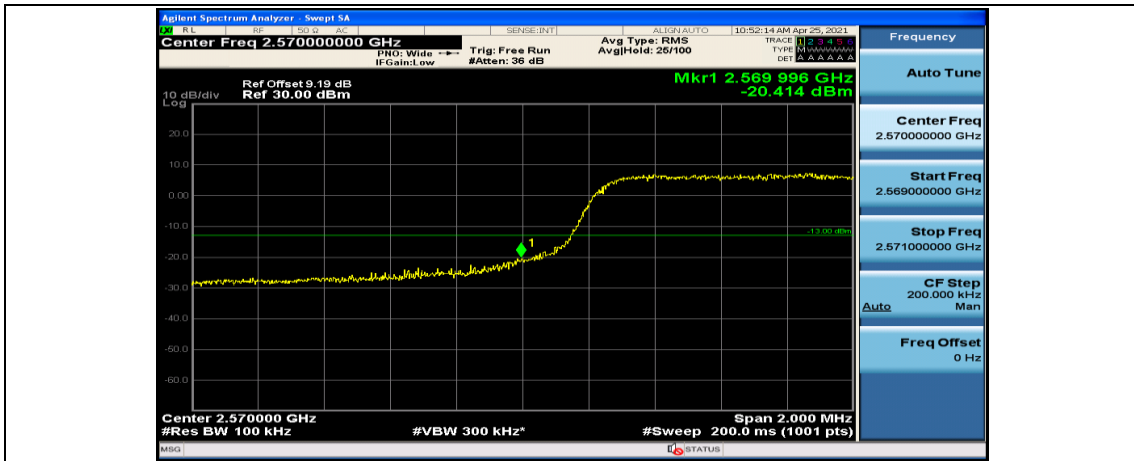

Channel Bandwidth: 15 MHz

Channel Bandwidth: 20 MHz

(Channel Bandwidth:20 MHz)_HCH_QPSK_100RB#0

(Channel Bandwidth:20 MHz)_LCH_16QAM_100RB#0

(Channel Bandwidth:20 MHz)_MCH_16QAM_100RB#0

Appendix D: Band Edge

Test Graphs

Channel Bandwidth: 5 MHz

(Channel Bandwidth: 5 MHz)_HCH_QPSK_1RB#0

(Channel Bandwidth: 5 MHz)_HCH_QPSK_1RB#12

(Channel Bandwidth: 5 MHz)_HCH_QPSK_1RB#24

(Channel Bandwidth: 5 MHz)_HCH_QPSK_12RB#0