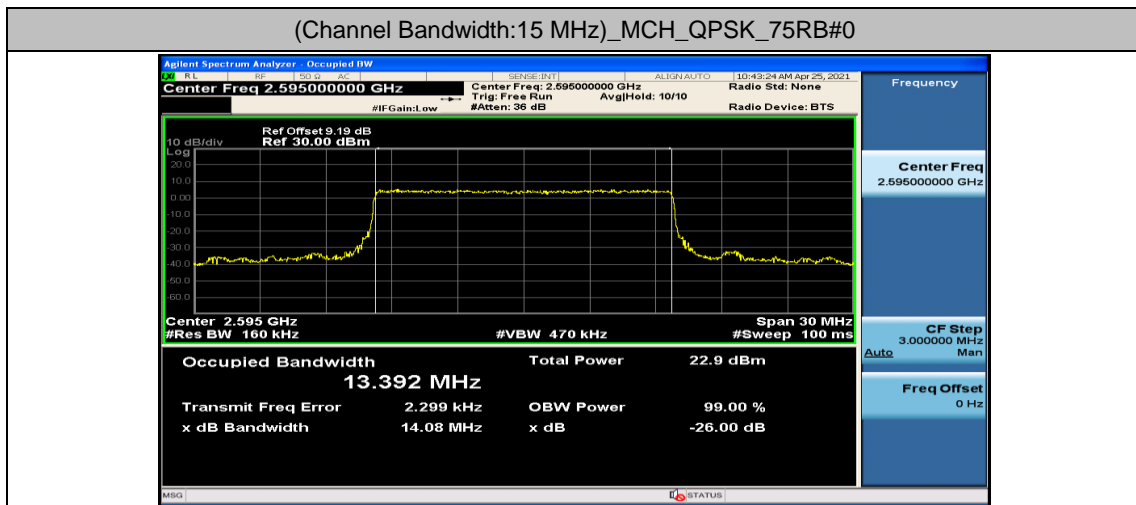

Channel Bandwidth: 15 MHz

Channel Bandwidth: 20 MHz

(Channel Bandwidth:20 MHz)_HCH_QPSK_100RB#0

(Channel Bandwidth:20 MHz)_LCH_16QAM_100RB#0

(Channel Bandwidth:20 MHz)_MCH_16QAM_100RB#0

Appendix D: Band Edge

Test Graphs

Channel Bandwidth: 5 MHz

(Channel Bandwidth: 5 MHz)_HCH_QPSK_1RB#0

(Channel Bandwidth: 5 MHz)_HCH_QPSK_1RB#12

(Channel Bandwidth: 5 MHz)_HCH_QPSK_1RB#24

(Channel Bandwidth: 5 MHz)_HCH_QPSK_12RB#0