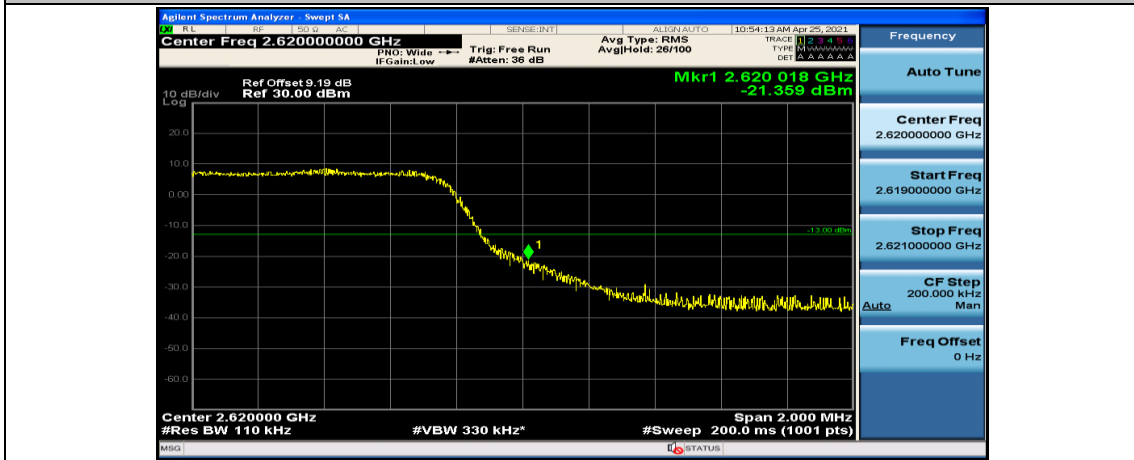

(Channel Bandwidth: 5 MHz)_HCH_QPSK_25RB#0