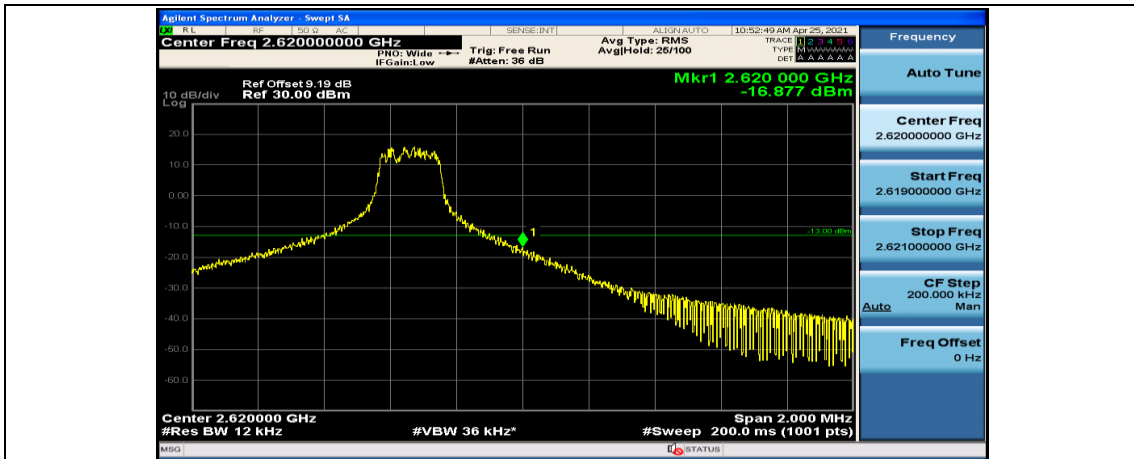

Test Graphs

Channel Bandwidth: 5 MHz

(Channel Bandwidth: 5 MHz)_HCH_QPSK_1RB#0

(Channel Bandwidth: 5 MHz)_HCH_QPSK_1RB#12

(Channel Bandwidth: 5 MHz)_HCH_QPSK_1RB#24

(Channel Bandwidth: 5 MHz)_HCH_QPSK_12RB#0