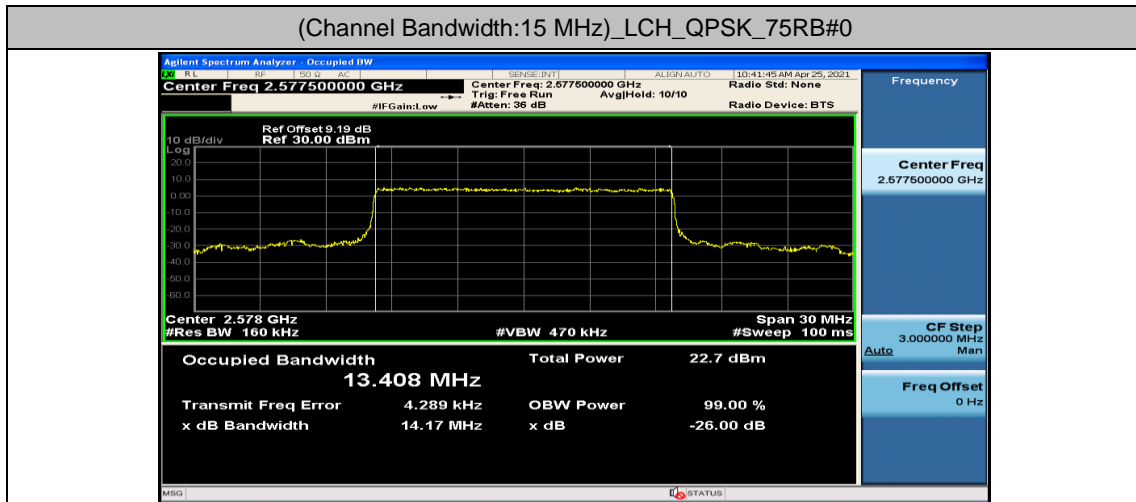

Channel Bandwidth: 15 MHz

Channel Bandwidth: 20 MHz

(Channel Bandwidth:20 MHz)_HCH_QPSK_100RB#0

(Channel Bandwidth:20 MHz)_LCH_16QAM_100RB#0

(Channel Bandwidth:20 MHz)_MCH_16QAM_100RB#0

Appendix D: Band Edge

Test Graphs

Channel Bandwidth: 5 MHz

(Channel Bandwidth: 5 MHz)_HCH_QPSK_1RB#0

(Channel Bandwidth: 5 MHz)_HCH_QPSK_1RB#12

(Channel Bandwidth: 5 MHz)_HCH_QPSK_1RB#24

(Channel Bandwidth: 5 MHz)_HCH_QPSK_12RB#0