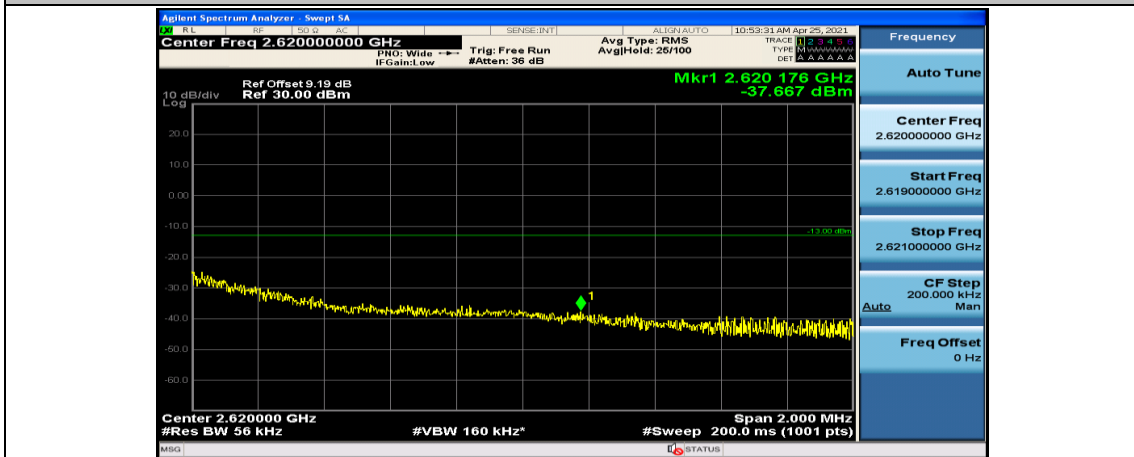

(Channel Bandwidth: 5 MHz)_HCH_QPSK_12RB#6