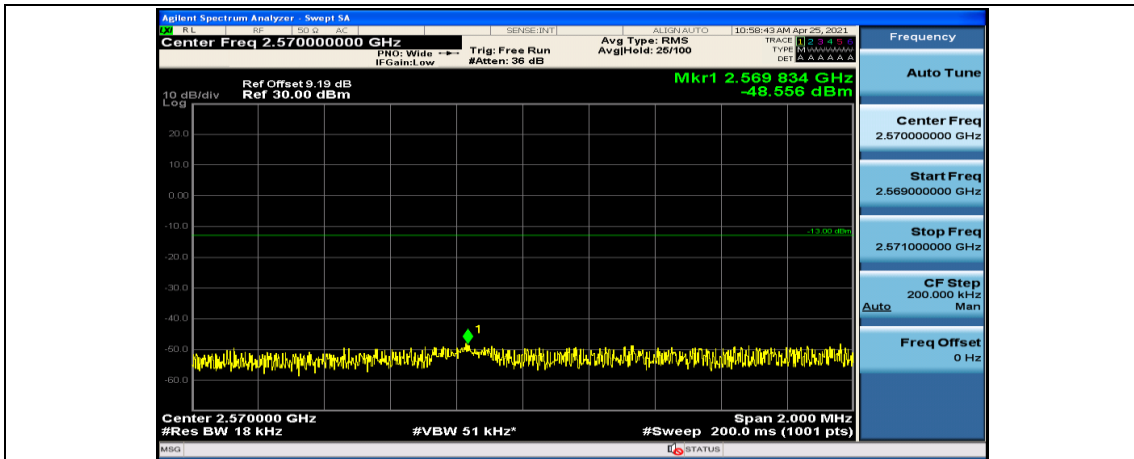

Channel Bandwidth: 10 MHz_HCH_16QAM_25RB#0

Channel Bandwidth: 10 MHz_HCH_16QAM_25RB#12

Channel Bandwidth: 10 MHz_HCH_16QAM_25RB#25

Channel Bandwidth: 15 MHz

(Channel Bandwidth:15 MHz)_LCH_QPSK_1RB#74

(Channel Bandwidth:15 MHz)_LCH_QPSK_37RB#0