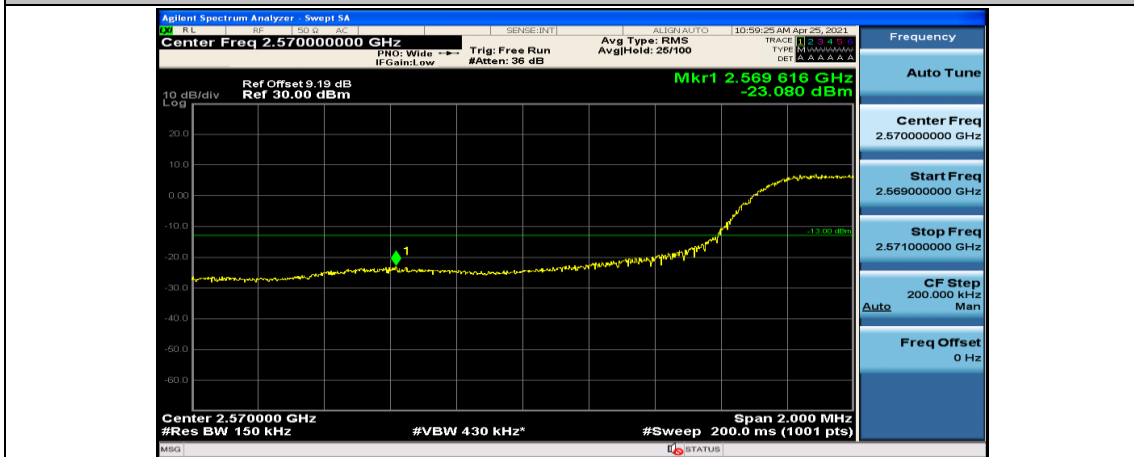

Channel Bandwidth: 10 MHz_HCH_16QAM_25RB#0

Channel Bandwidth: 10 MHz_HCH_16QAM_25RB#12

Channel Bandwidth: 10 MHz_HCH_16QAM_25RB#25

Channel Bandwidth: 15 MHz

(Channel Bandwidth:15 MHz)_LCH_QPSK_1RB#74

(Channel Bandwidth:15 MHz)_LCH_QPSK_37RB#0