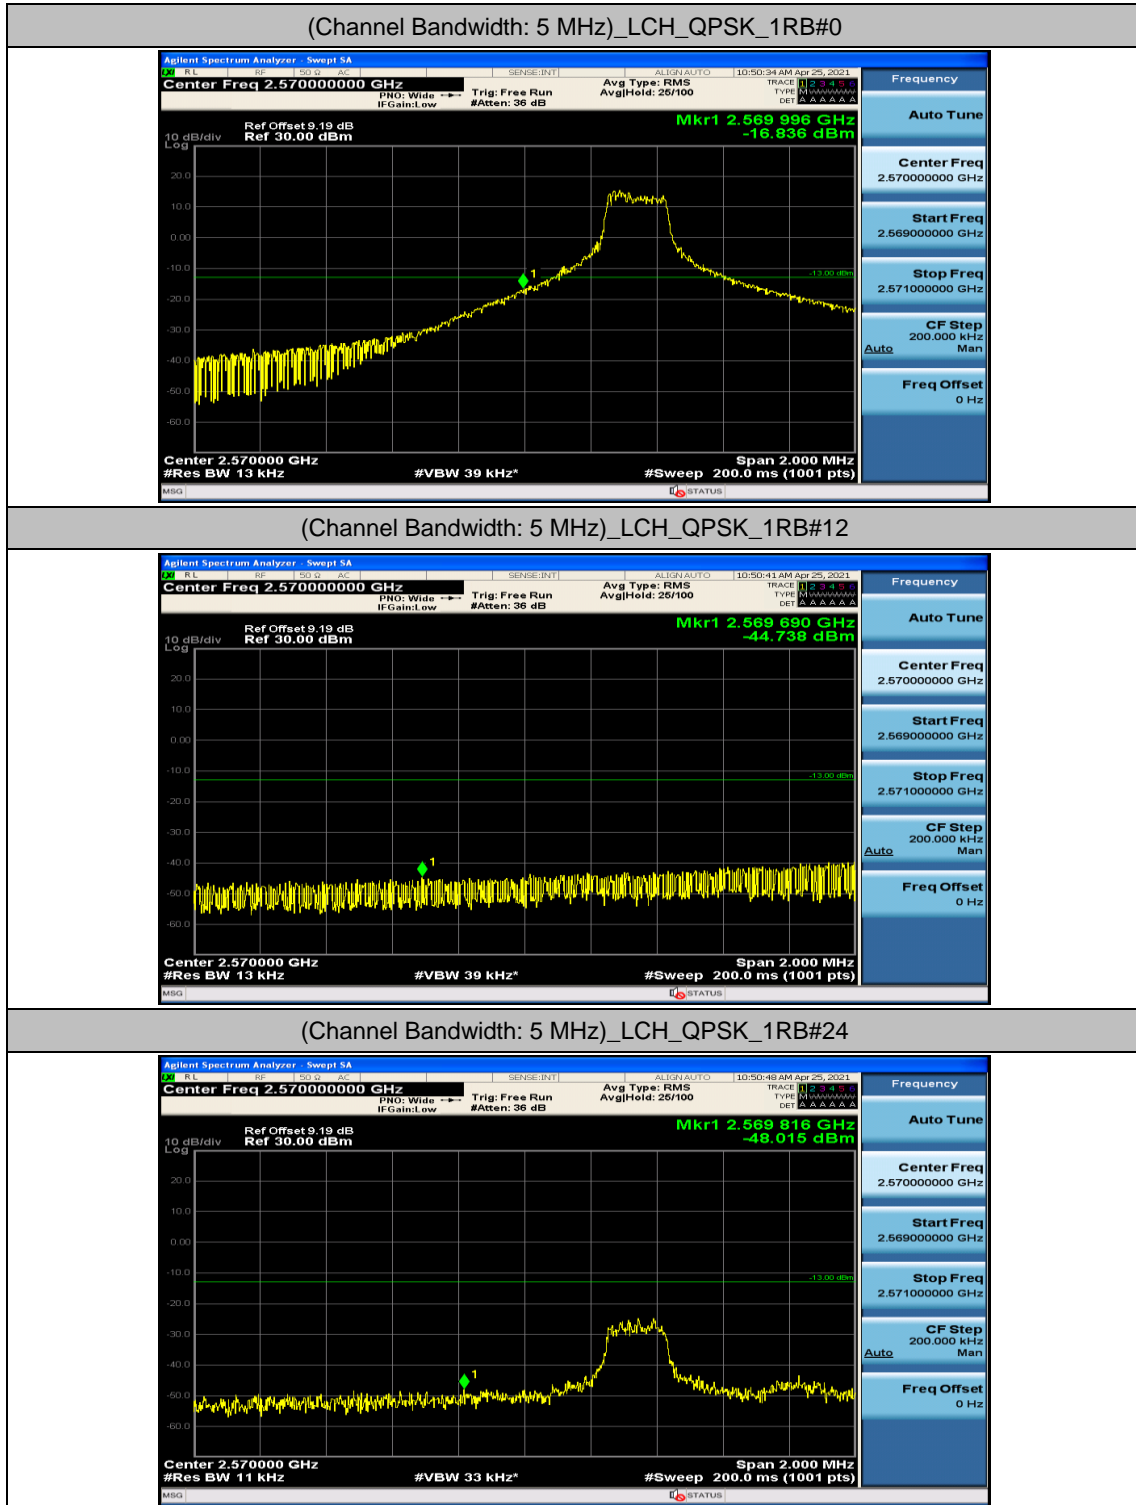

Channel Bandwidth: 15 MHz

Channel Bandwidth: 20 MHz

(Channel Bandwidth:20 MHz)_HCH_QPSK_100RB#0

(Channel Bandwidth:20 MHz)_LCH_16QAM_100RB#0

(Channel Bandwidth:20 MHz)_MCH_16QAM_100RB#0

Appendix D: Band Edge

Test Graphs

Channel Bandwidth: 5 MHz

(Channel Bandwidth: 5 MHz)_HCH_QPSK_1RB#0

(Channel Bandwidth: 5 MHz)_HCH_QPSK_1RB#12

(Channel Bandwidth: 5 MHz)_HCH_QPSK_1RB#24

(Channel Bandwidth: 5 MHz)_HCH_QPSK_12RB#0