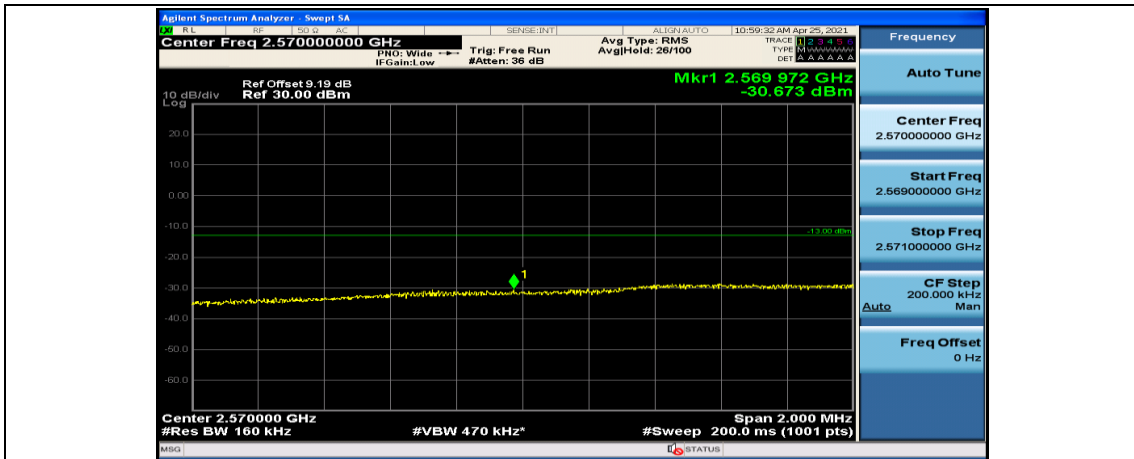

(Channel Bandwidth:15 MHz)_LCH_QPSK_37RB#18