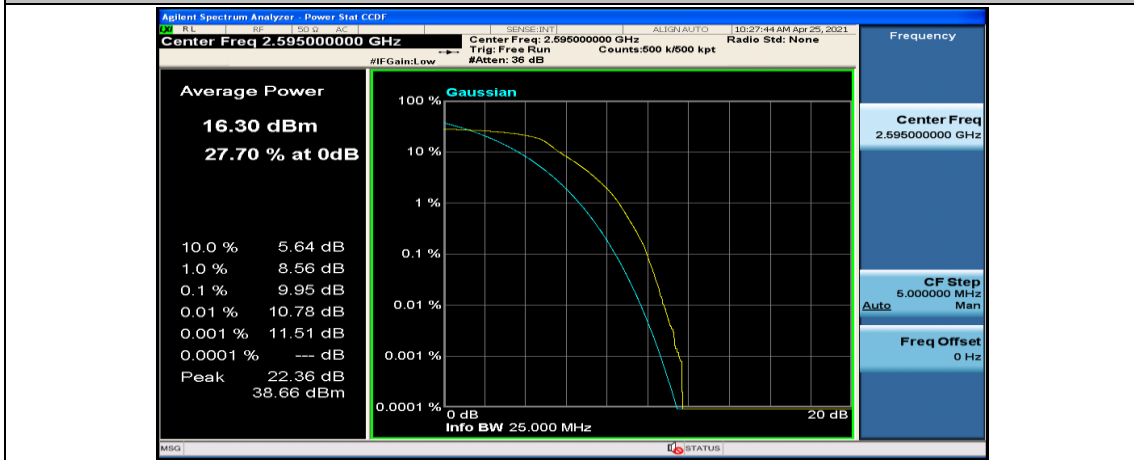

(Channel Bandwidth:20 MHz)_MCH_QPSK_50RB#0