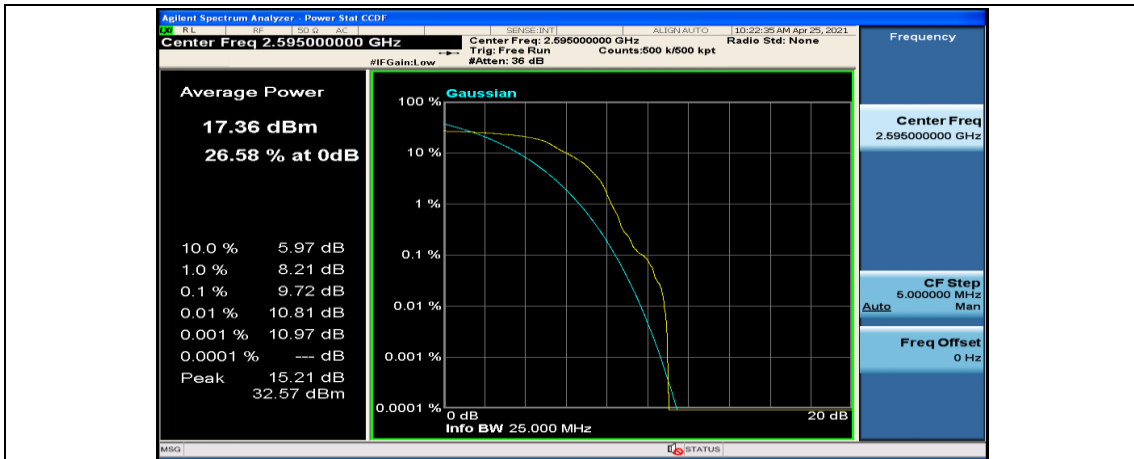

Channel Bandwidth: 15 MHz

(Channel Bandwidth:15 MHz)_LCH_QPSK_37RB#18

(Channel Bandwidth:15 MHz)_LCH_QPSK_37RB#38

(Channel Bandwidth:15 MHz)_LCH_QPSK_75RB#0

(Channel Bandwidth:15 MHz)_MCH_QPSK_1RB#0

(Channel Bandwidth:15 MHz)_MCH_QPSK_1RB#37

(Channel Bandwidth:15 MHz)_MCH_QPSK_1RB#74

(Channel Bandwidth:15 MHz)_MCH_QPSK_37RB#0

(Channel Bandwidth:15 MHz)_MCH_QPSK_37RB#18

(Channel Bandwidth:15 MHz)_MCH_QPSK_37RB#38

(Channel Bandwidth:15 MHz)_MCH_QPSK_75RB#0