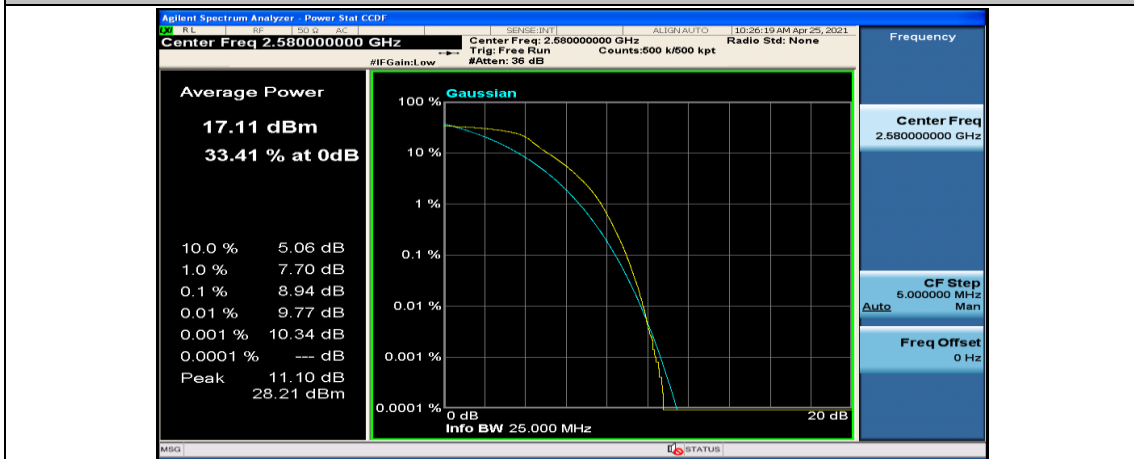

(Channel Bandwidth:15 MHz)_HCH_16QAM_37RB#18

(Channel Bandwidth:15 MHz)_HCH_16QAM_37RB#38

(Channel Bandwidth:15 MHz)_HCH_16QAM_75RB#0

Channel Bandwidth: 20 MHz

(Channel Bandwidth:20 MHz)_MCH_QPSK_1RB#0

(Channel Bandwidth:20 MHz)_MCH_QPSK_1RB#49