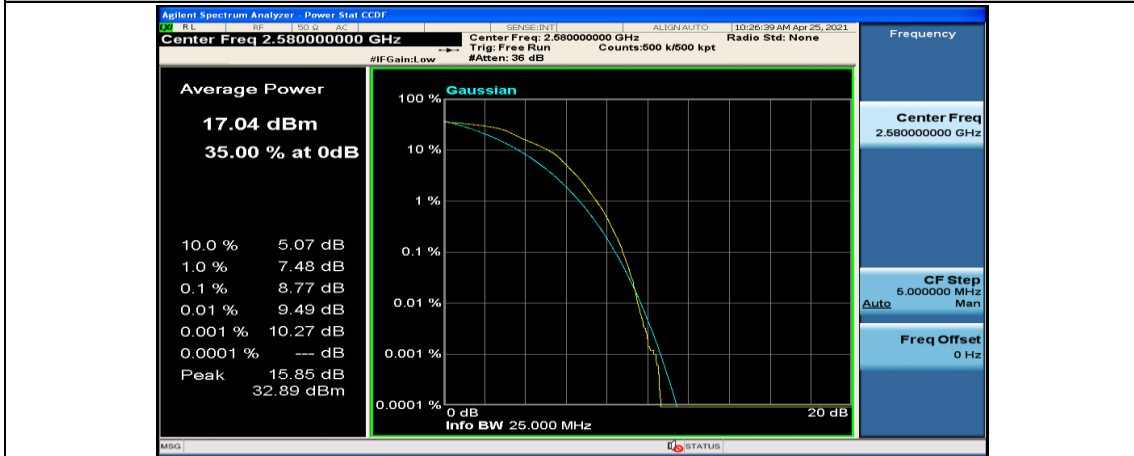

(Channel Bandwidth:20 MHz)_LCH_16QAM_50RB#50