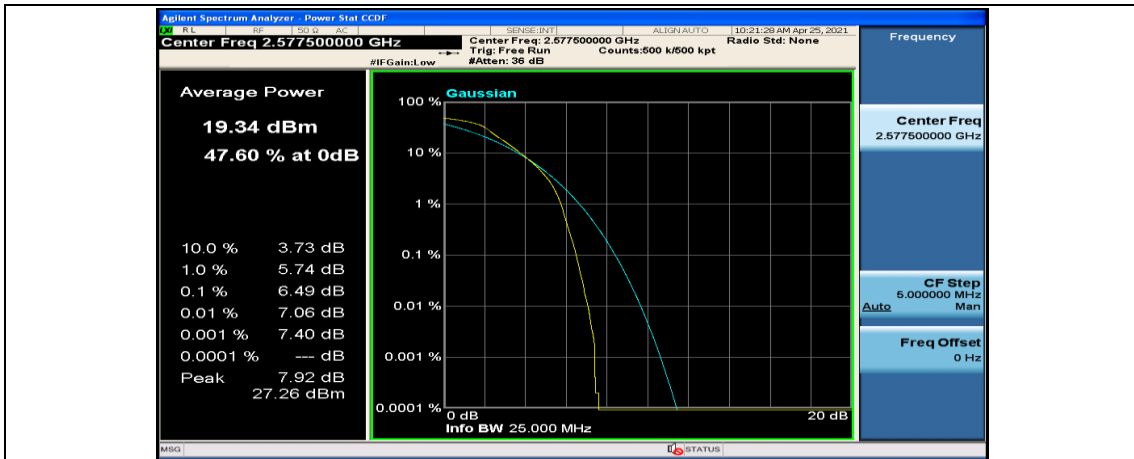

Channel Bandwidth: 15 MHz

(Channel Bandwidth:15 MHz)_LCH_QPSK_37RB#18

(Channel Bandwidth:15 MHz)_LCH_QPSK_37RB#38

(Channel Bandwidth:15 MHz)_LCH_QPSK_75RB#0

(Channel Bandwidth:15 MHz)_MCH_QPSK_1RB#0

(Channel Bandwidth:15 MHz)_MCH_QPSK_1RB#37

(Channel Bandwidth:15 MHz)_MCH_QPSK_1RB#74

(Channel Bandwidth:15 MHz)_MCH_QPSK_37RB#0

(Channel Bandwidth:15 MHz)_MCH_QPSK_37RB#18

(Channel Bandwidth:15 MHz)_MCH_QPSK_37RB#38

(Channel Bandwidth:15 MHz)_MCH_QPSK_75RB#0