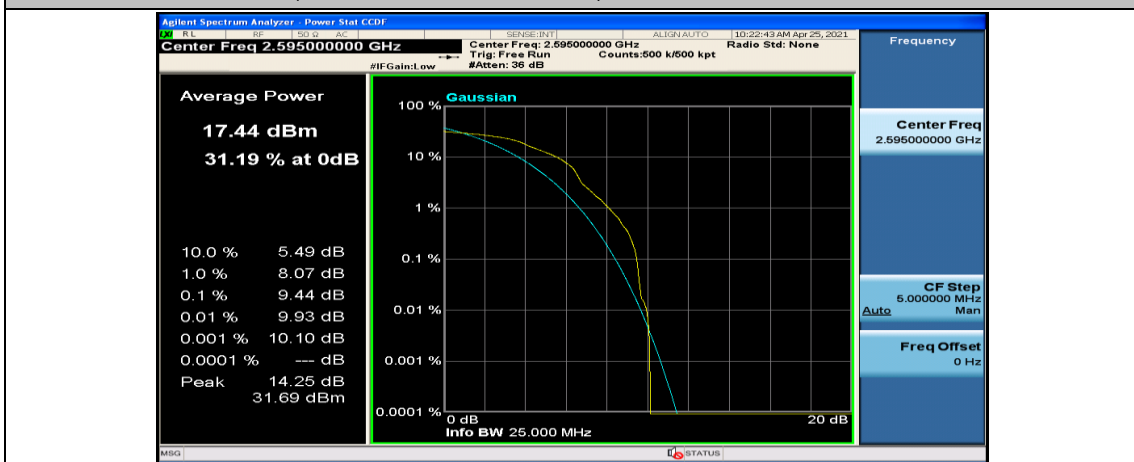

(Channel Bandwidth:15 MHz)_LCH_16QAM_37RB#0

(Channel Bandwidth:15 MHz)_LCH_16QAM_37RB#18

(Channel Bandwidth:15 MHz)_LCH_16QAM_37RB#38

(Channel Bandwidth:15 MHz)_LCH_16QAM_75RB#0

(Channel Bandwidth:15 MHz)_MCH_16QAM_1RB#0