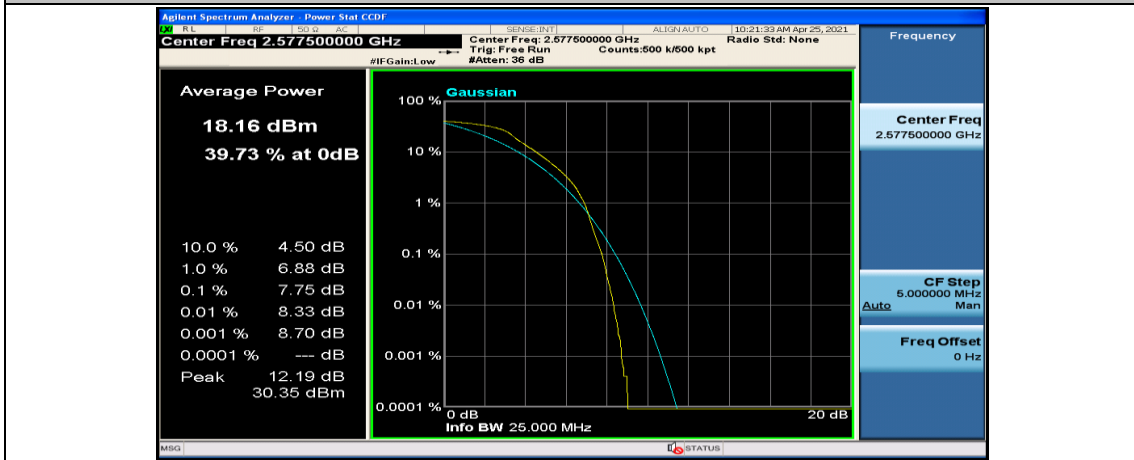

Channel Bandwidth: 15 MHz

(Channel Bandwidth:15 MHz)_LCH_QPSK_37RB#18

(Channel Bandwidth:15 MHz)_LCH_QPSK_37RB#38

(Channel Bandwidth:15 MHz)_LCH_QPSK_75RB#0

(Channel Bandwidth:15 MHz)_MCH_QPSK_1RB#0

(Channel Bandwidth:15 MHz)_MCH_QPSK_1RB#37

(Channel Bandwidth:15 MHz)_MCH_QPSK_1RB#74

(Channel Bandwidth:15 MHz)_MCH_QPSK_37RB#0

(Channel Bandwidth:15 MHz)_MCH_QPSK_37RB#18

(Channel Bandwidth:15 MHz)_MCH_QPSK_37RB#38

(Channel Bandwidth:15 MHz)_MCH_QPSK_75RB#0