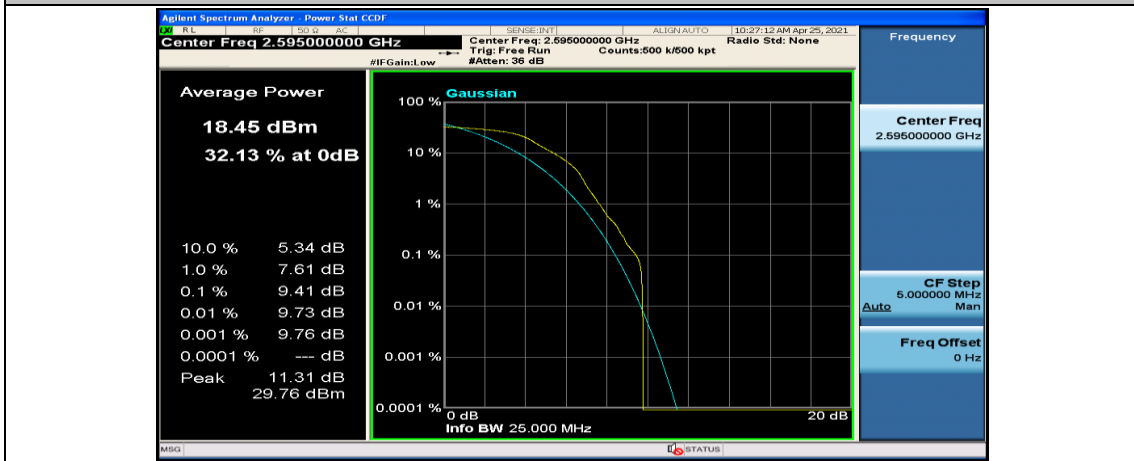

(Channel Bandwidth:15 MHz)_HCH_16QAM_37RB#18

(Channel Bandwidth:15 MHz)_HCH_16QAM_37RB#38

(Channel Bandwidth:15 MHz)_HCH_16QAM_75RB#0

Channel Bandwidth: 20 MHz

(Channel Bandwidth:20 MHz)_MCH_QPSK_1RB#0

(Channel Bandwidth:20 MHz)_MCH_QPSK_1RB#49