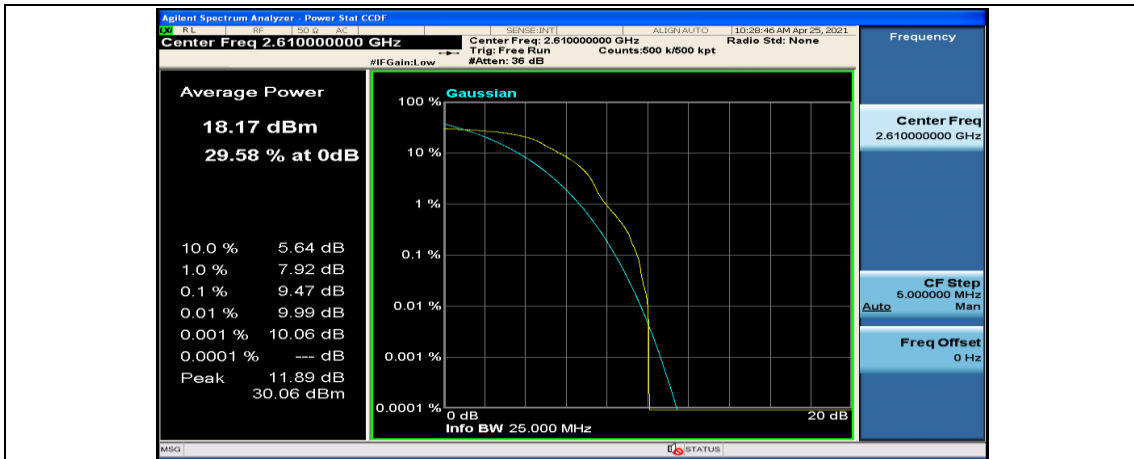

(Channel Bandwidth:20 MHz)_HCH_QPSK_1RB#49