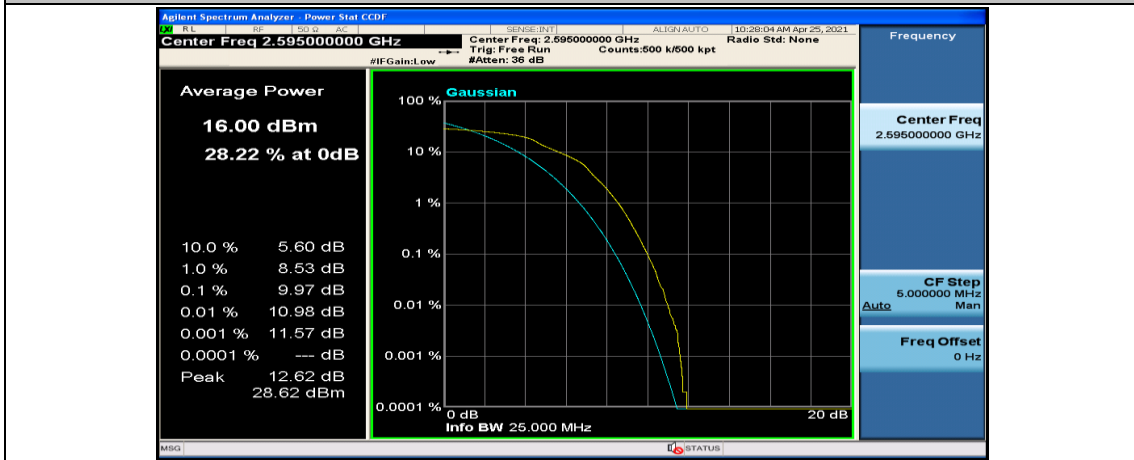

(Channel Bandwidth:20 MHz)_MCH_16QAM_50RB#0