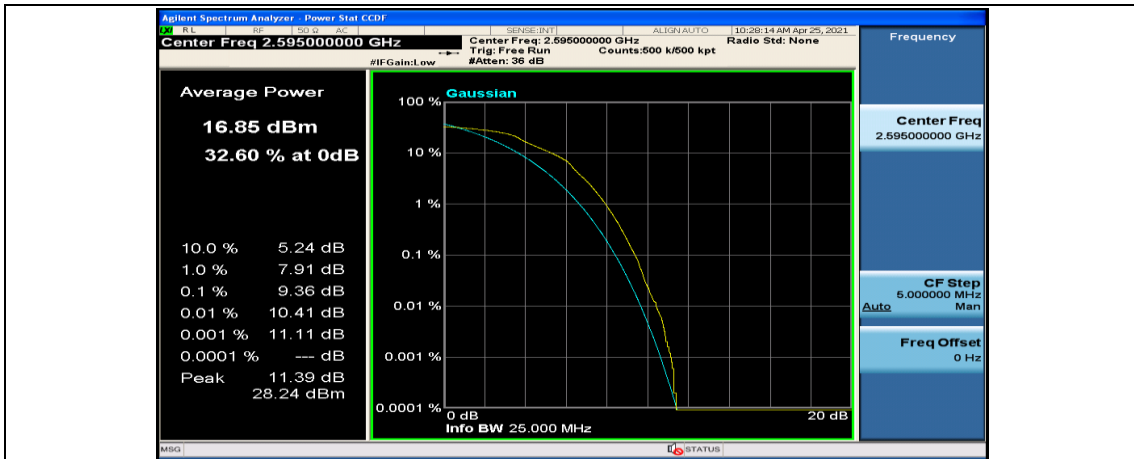

(Channel Bandwidth:20 MHz)_MCH_16QAM_50RB#50