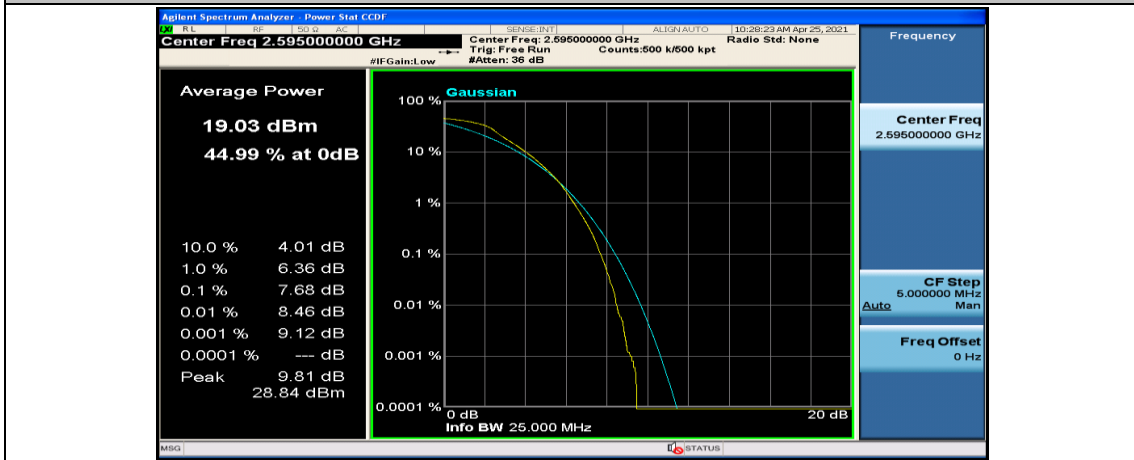

(Channel Bandwidth:20 MHz)_MCH_QPSK_1RB#99

(Channel Bandwidth:20 MHz)_MCH_QPSK_50RB#0

(Channel Bandwidth:20 MHz)_MCH_QPSK_50RB#25

(Channel Bandwidth:20 MHz)_MCH_QPSK_50RB#50

(Channel Bandwidth:20 MHz)_MCH_QPSK_100RB#0