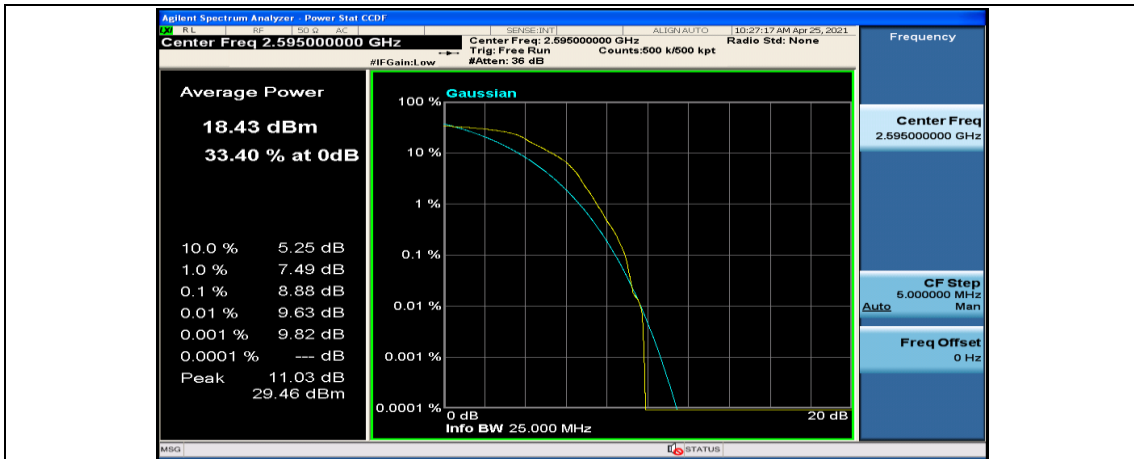

(Channel Bandwidth:20 MHz)_MCH_QPSK_1RB#99