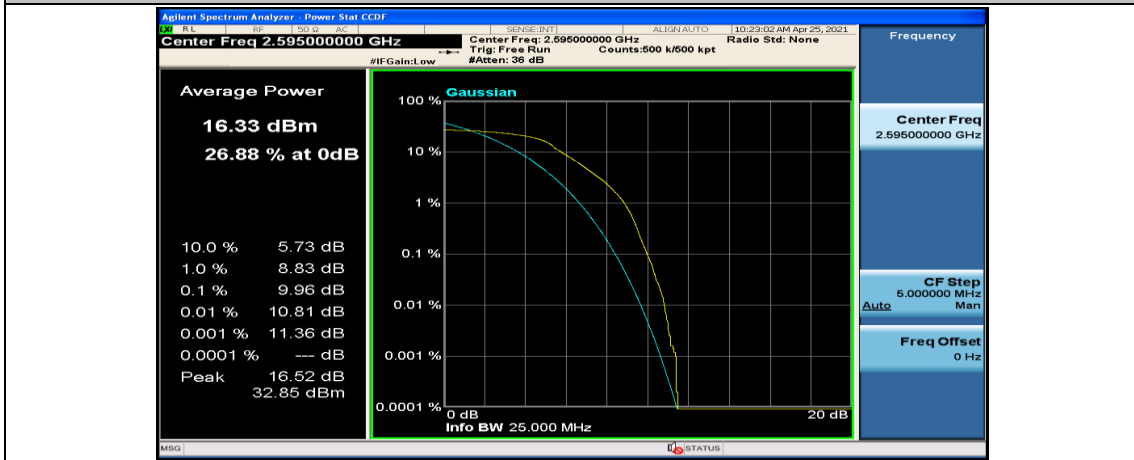

Channel Bandwidth: 15 MHz

(Channel Bandwidth:15 MHz)_LCH_QPSK_37RB#18

(Channel Bandwidth:15 MHz)_LCH_QPSK_37RB#38

(Channel Bandwidth:15 MHz)_LCH_QPSK_75RB#0

(Channel Bandwidth:15 MHz)_MCH_QPSK_1RB#0

(Channel Bandwidth:15 MHz)_MCH_QPSK_1RB#37

(Channel Bandwidth:15 MHz)_MCH_QPSK_1RB#74

(Channel Bandwidth:15 MHz)_MCH_QPSK_37RB#0

(Channel Bandwidth:15 MHz)_MCH_QPSK_37RB#18

(Channel Bandwidth:15 MHz)_MCH_QPSK_37RB#38

(Channel Bandwidth:15 MHz)_MCH_QPSK_75RB#0