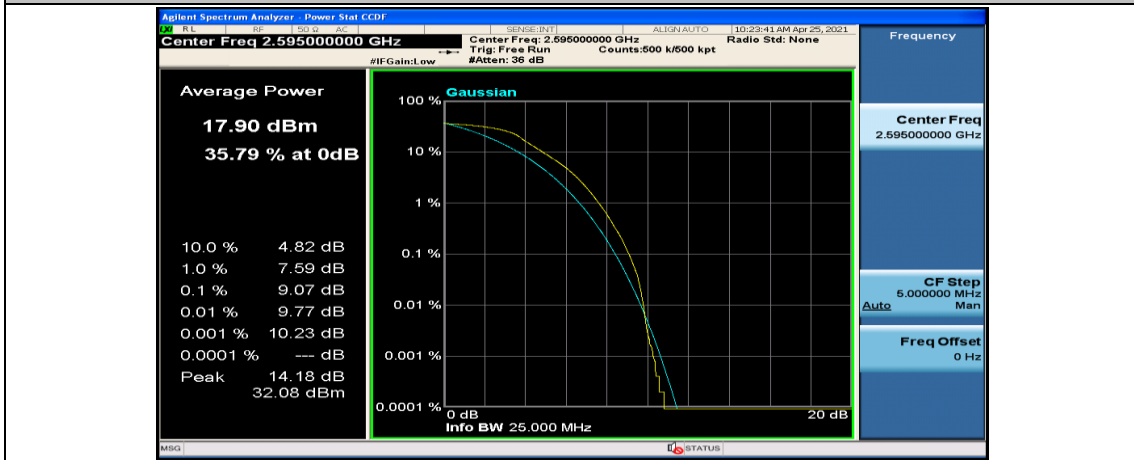

Channel Bandwidth: 15 MHz

(Channel Bandwidth:15 MHz)_LCH_QPSK_37RB#18

(Channel Bandwidth:15 MHz)_LCH_QPSK_37RB#38

(Channel Bandwidth:15 MHz)_LCH_QPSK_75RB#0

(Channel Bandwidth:15 MHz)_MCH_QPSK_1RB#0

(Channel Bandwidth:15 MHz)_MCH_QPSK_1RB#37

(Channel Bandwidth:15 MHz)_MCH_QPSK_1RB#74

(Channel Bandwidth:15 MHz)_MCH_QPSK_37RB#0

(Channel Bandwidth:15 MHz)_MCH_QPSK_37RB#18

(Channel Bandwidth:15 MHz)_MCH_QPSK_37RB#38

(Channel Bandwidth:15 MHz)_MCH_QPSK_75RB#0

(Channel Bandwidth:15 MHz)_HCH_QPSK_1RB#0

(Channel Bandwidth:15 MHz)_HCH_QPSK_1RB#37

(Channel Bandwidth:15 MHz)_HCH_QPSK_1RB#74

(Channel Bandwidth:15 MHz)_HCH_QPSK_37RB#0

(Channel Bandwidth:15 MHz)_HCH_QPSK_37RB#18