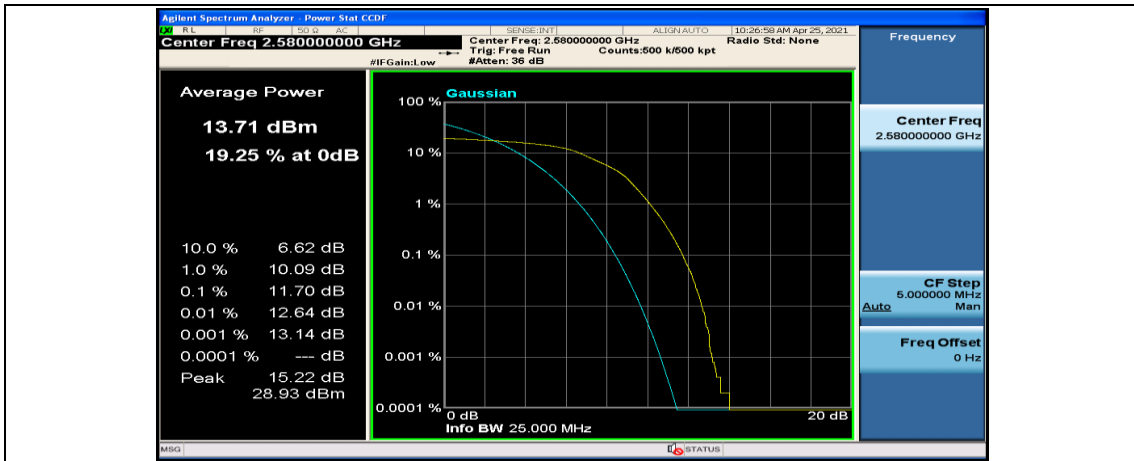

(Channel Bandwidth:20 MHz)_LCH_16QAM_100RB#0