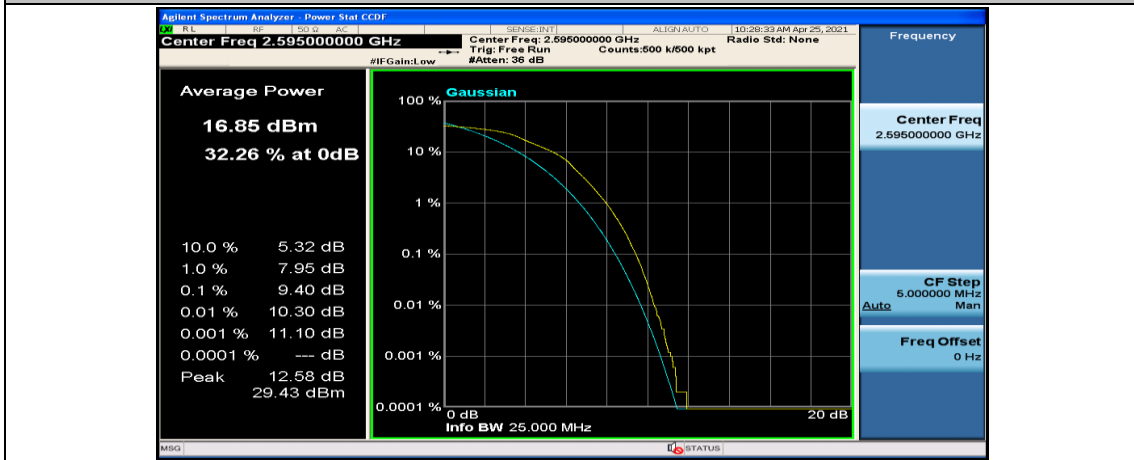

(Channel Bandwidth:20 MHz)_MCH_16QAM_50RB#0

(Channel Bandwidth:20 MHz)_MCH_16QAM_50RB#25

(Channel Bandwidth:20 MHz)_MCH_16QAM_50RB#50

(Channel Bandwidth:20 MHz)_MCH_16QAM_100RB#0

(Channel Bandwidth:20 MHz)_HCH_16QAM_1RB#0