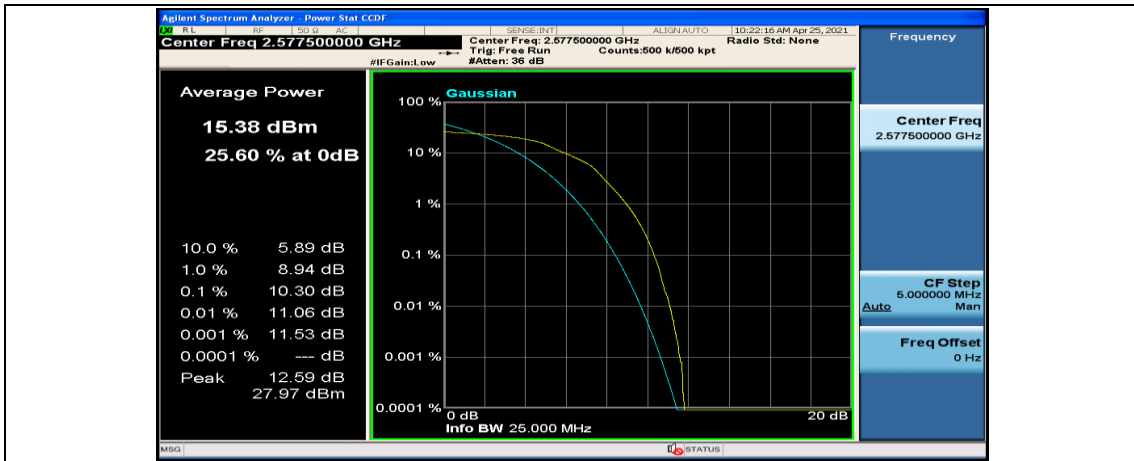

(Channel Bandwidth:15 MHz)_LCH_16QAM_37RB#0

(Channel Bandwidth:15 MHz)_LCH_16QAM_37RB#18

(Channel Bandwidth:15 MHz)_LCH_16QAM_37RB#38

(Channel Bandwidth:15 MHz)_LCH_16QAM_75RB#0

(Channel Bandwidth:15 MHz)_MCH_16QAM_1RB#0