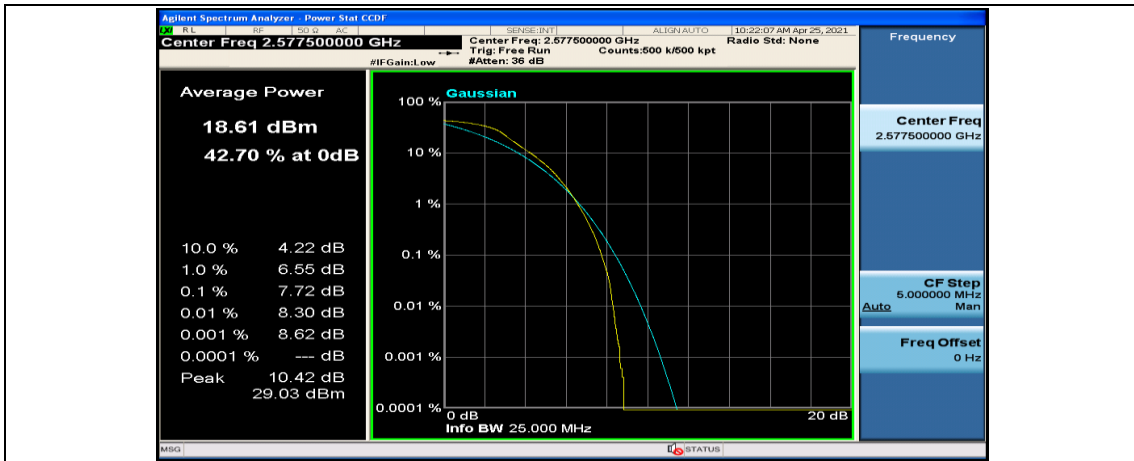

Channel Bandwidth: 15 MHz

(Channel Bandwidth:15 MHz)_LCH_QPSK_37RB#18

(Channel Bandwidth:15 MHz)_LCH_QPSK_37RB#38

(Channel Bandwidth:15 MHz)_LCH_QPSK_75RB#0

(Channel Bandwidth:15 MHz)_MCH_QPSK_1RB#0

(Channel Bandwidth:15 MHz)_MCH_QPSK_1RB#37

(Channel Bandwidth:15 MHz)_MCH_QPSK_1RB#74

(Channel Bandwidth:15 MHz)_MCH_QPSK_37RB#0

(Channel Bandwidth:15 MHz)_MCH_QPSK_37RB#18

(Channel Bandwidth:15 MHz)_MCH_QPSK_37RB#38

(Channel Bandwidth:15 MHz)_MCH_QPSK_75RB#0