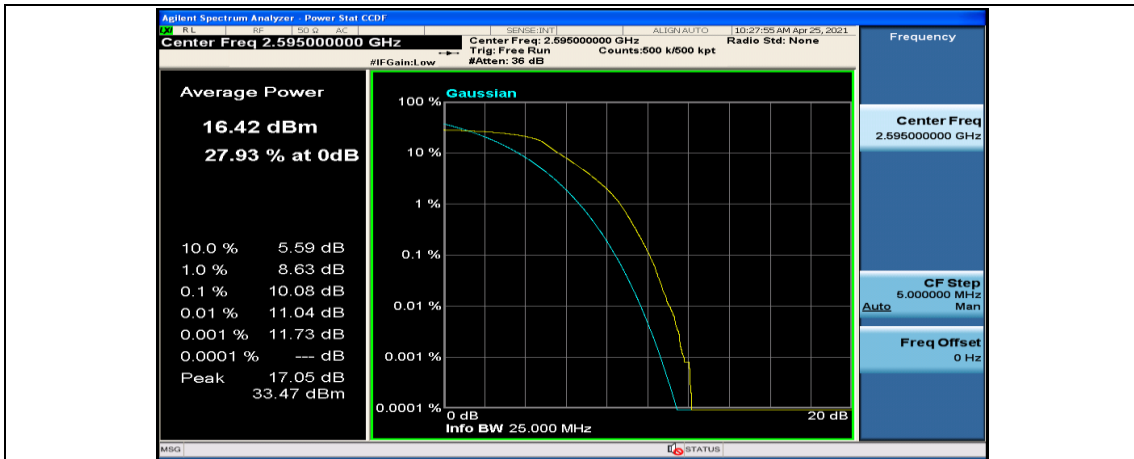

(Channel Bandwidth:20 MHz)_MCH_QPSK_1RB#99

(Channel Bandwidth:20 MHz)_MCH_QPSK_50RB#0

(Channel Bandwidth:20 MHz)_MCH_QPSK_50RB#25

(Channel Bandwidth:20 MHz)_MCH_QPSK_50RB#50

(Channel Bandwidth:20 MHz)_MCH_QPSK_100RB#0