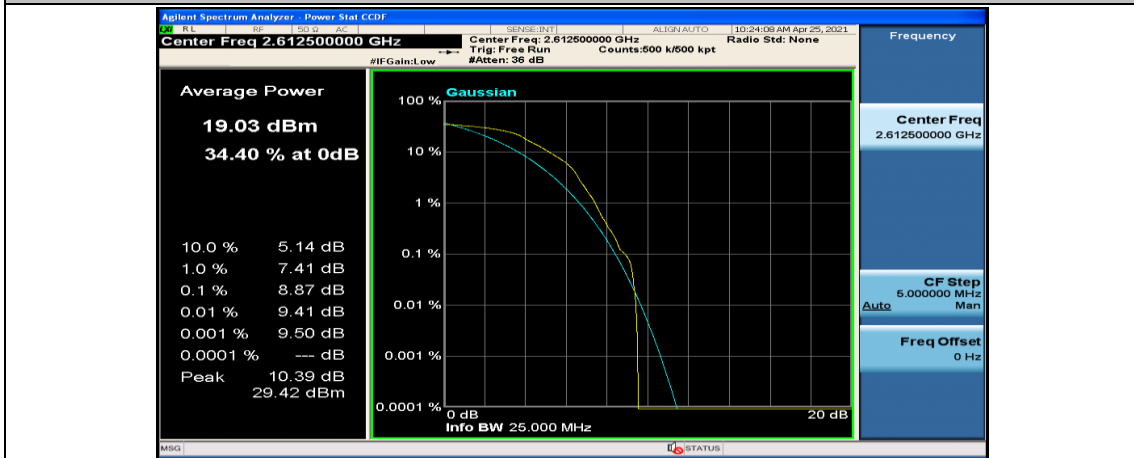

Channel Bandwidth: 15 MHz

(Channel Bandwidth:15 MHz)_LCH_QPSK_37RB#18

(Channel Bandwidth:15 MHz)_LCH_QPSK_37RB#38

(Channel Bandwidth:15 MHz)_LCH_QPSK_75RB#0

(Channel Bandwidth:15 MHz)_MCH_QPSK_1RB#0

(Channel Bandwidth:15 MHz)_MCH_QPSK_1RB#37

(Channel Bandwidth:15 MHz)_MCH_QPSK_1RB#74

(Channel Bandwidth:15 MHz)_MCH_QPSK_37RB#0

(Channel Bandwidth:15 MHz)_MCH_QPSK_37RB#18

(Channel Bandwidth:15 MHz)_MCH_QPSK_37RB#38

(Channel Bandwidth:15 MHz)_MCH_QPSK_75RB#0

(Channel Bandwidth:15 MHz)_HCH_QPSK_1RB#0

(Channel Bandwidth:15 MHz)_HCH_QPSK_1RB#37

(Channel Bandwidth:15 MHz)_HCH_QPSK_1RB#74

(Channel Bandwidth:15 MHz)_HCH_QPSK_37RB#0

(Channel Bandwidth:15 MHz)_HCH_QPSK_37RB#18