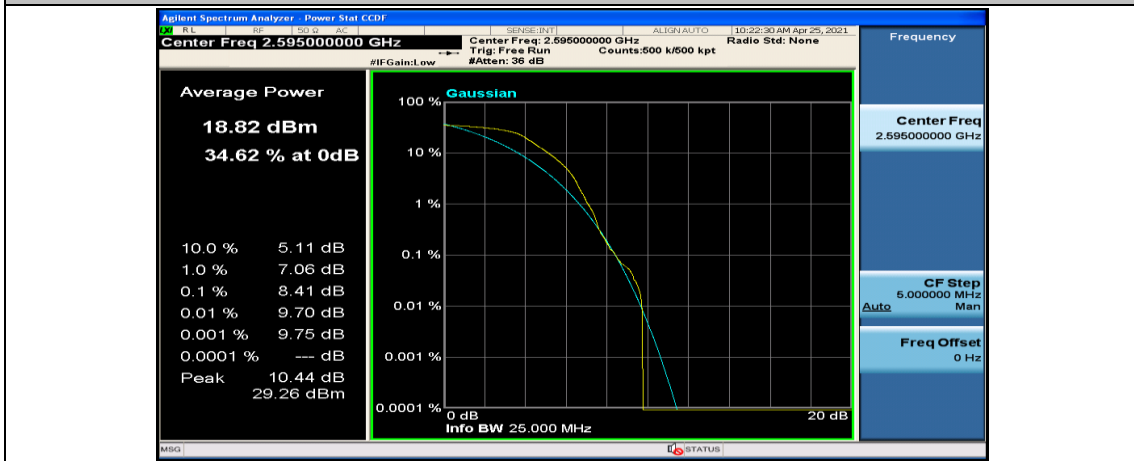

Channel Bandwidth: 15 MHz

(Channel Bandwidth:15 MHz)_LCH_QPSK_37RB#18

(Channel Bandwidth:15 MHz)_LCH_QPSK_37RB#38

(Channel Bandwidth:15 MHz)_LCH_QPSK_75RB#0

(Channel Bandwidth:15 MHz)_MCH_QPSK_1RB#0

(Channel Bandwidth:15 MHz)_MCH_QPSK_1RB#37

(Channel Bandwidth:15 MHz)_MCH_QPSK_1RB#74

(Channel Bandwidth:15 MHz)_MCH_QPSK_37RB#0

(Channel Bandwidth:15 MHz)_MCH_QPSK_37RB#18

(Channel Bandwidth:15 MHz)_MCH_QPSK_37RB#38

(Channel Bandwidth:15 MHz)_MCH_QPSK_75RB#0