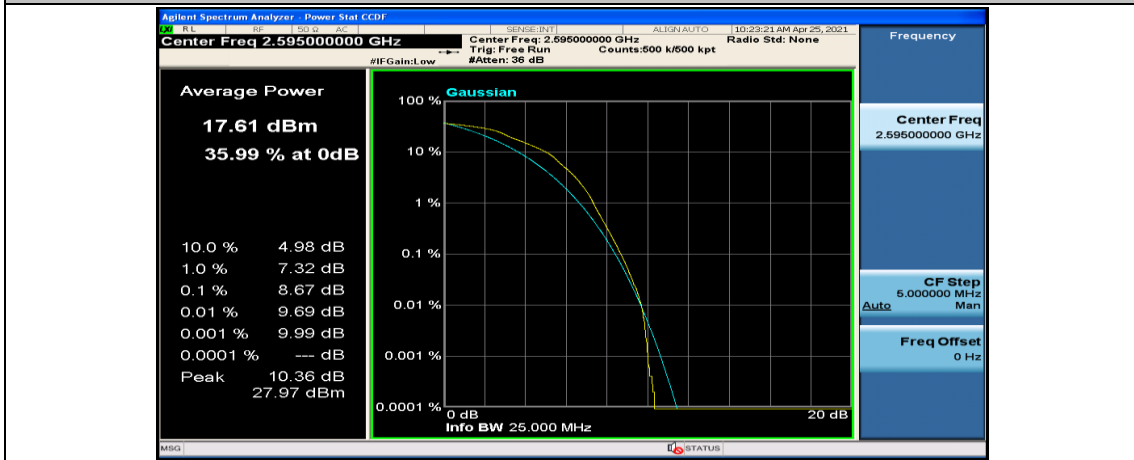

(Channel Bandwidth:15 MHz)_MCH_16QAM_37RB#0