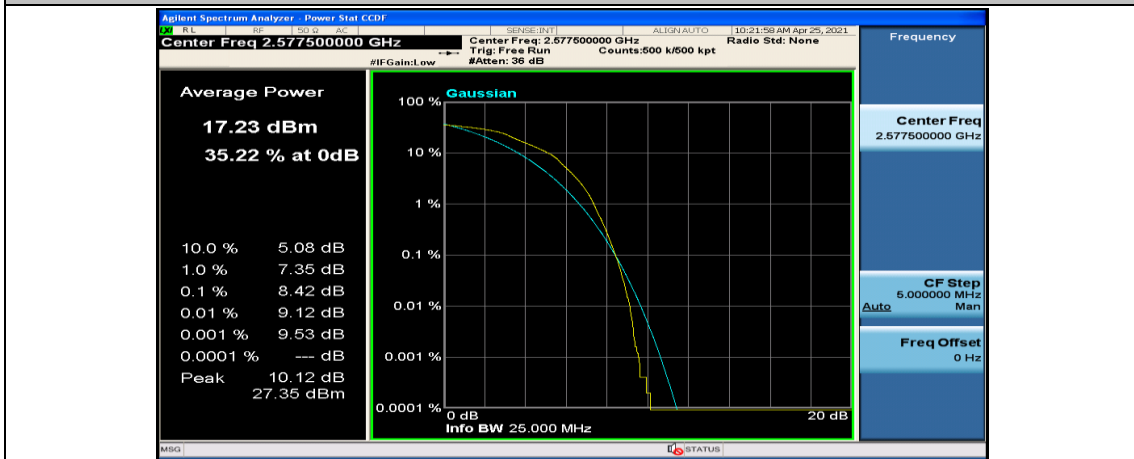

(Channel Bandwidth:15 MHz)_HCH_QPSK_37RB#38

(Channel Bandwidth:15 MHz)_HCH_QPSK_75RB#0

(Channel Bandwidth:15 MHz)_LCH_16QAM_1RB#0

(Channel Bandwidth:15 MHz)_LCH_16QAM_1RB#37

(Channel Bandwidth:15 MHz)_LCH_16QAM_1RB#74

(Channel Bandwidth:15 MHz)_LCH_16QAM_37RB#0

(Channel Bandwidth:15 MHz)_LCH_16QAM_37RB#18

(Channel Bandwidth:15 MHz)_LCH_16QAM_37RB#38

(Channel Bandwidth:15 MHz)_LCH_16QAM_75RB#0

(Channel Bandwidth:15 MHz)_MCH_16QAM_1RB#0