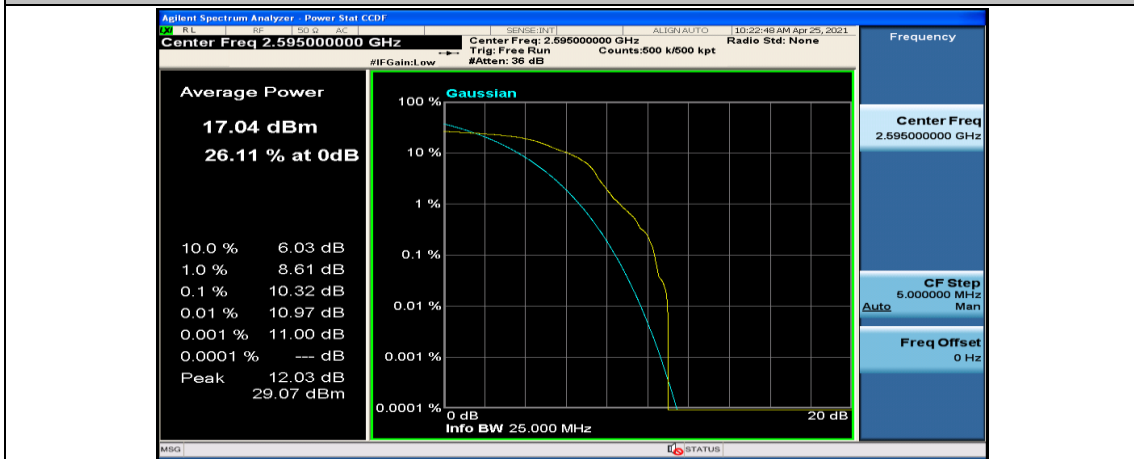

(Channel Bandwidth:15 MHz)_MCH_16QAM_1RB#37