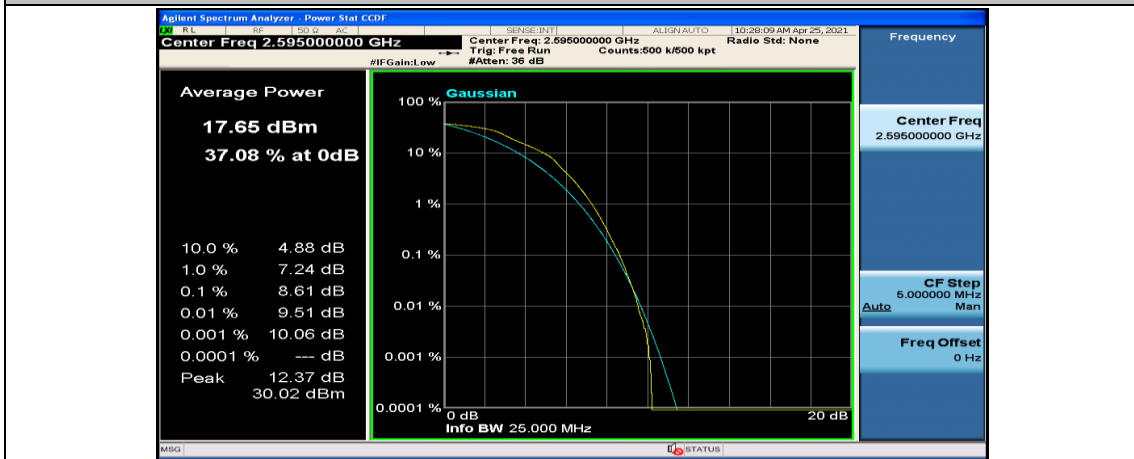

(Channel Bandwidth:20 MHz)_MCH_16QAM_50RB#25