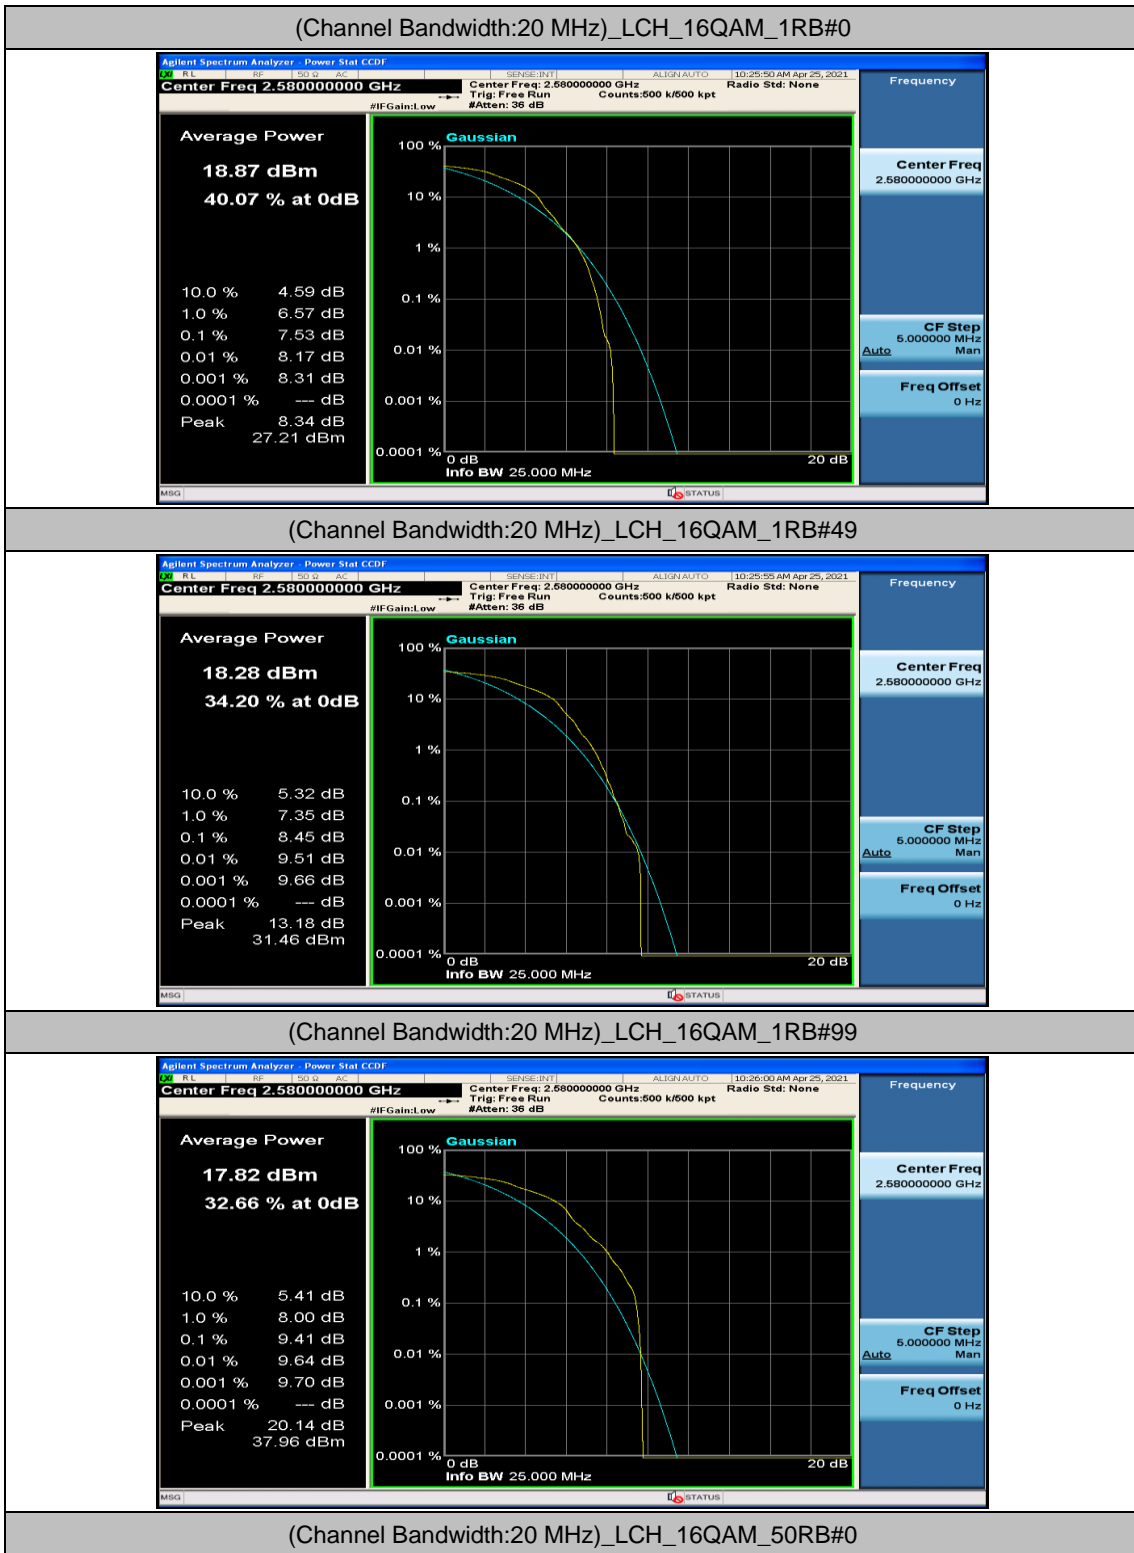

(Channel Bandwidth:20 MHz)_MCH_QPSK_1RB#99

(Channel Bandwidth:20 MHz)_MCH_QPSK_50RB#0

(Channel Bandwidth:20 MHz)_MCH_QPSK_50RB#25

(Channel Bandwidth:20 MHz)_MCH_QPSK_50RB#50

(Channel Bandwidth:20 MHz)_MCH_QPSK_100RB#0

(Channel Bandwidth:20 MHz)_HCH_QPSK_1RB#0

(Channel Bandwidth:20 MHz)_HCH_QPSK_1RB#49

(Channel Bandwidth:20 MHz)_HCH_QPSK_50RB#50

(Channel Bandwidth:20 MHz)_HCH_QPSK_100RB#0

(Channel Bandwidth:20 MHz)_LCH_16QAM_50RB#25

(Channel Bandwidth:20 MHz)_LCH_16QAM_50RB#50

(Channel Bandwidth:20 MHz)_LCH_16QAM_100RB#0

(Channel Bandwidth:20 MHz)_MCH_16QAM_1RB#0

(Channel Bandwidth:20 MHz)_MCH_16QAM_1RB#49

(Channel Bandwidth:20 MHz)_MCH_16QAM_1RB#99