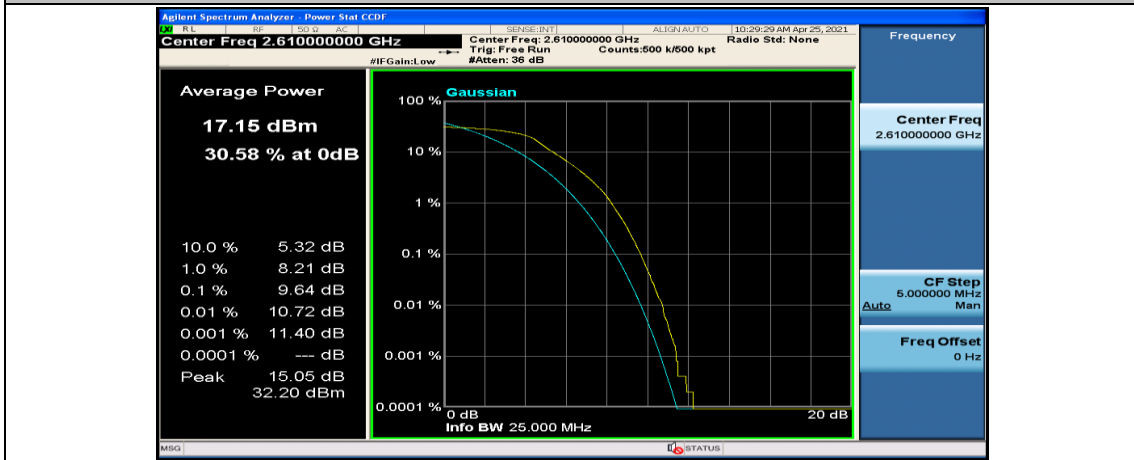

(Channel Bandwidth:20 MHz)_HCH_QPSK_1RB#0

(Channel Bandwidth:20 MHz)_HCH_QPSK_1RB#49

(Channel Bandwidth:20 MHz)_HCH_QPSK_50RB#50

(Channel Bandwidth:20 MHz)_HCH_QPSK_100RB#0

(Channel Bandwidth:20 MHz)_LCH_16QAM_50RB#25

(Channel Bandwidth:20 MHz)_LCH_16QAM_50RB#50

(Channel Bandwidth:20 MHz)_LCH_16QAM_100RB#0

(Channel Bandwidth:20 MHz)_MCH_16QAM_1RB#0

(Channel Bandwidth:20 MHz)_MCH_16QAM_1RB#49

(Channel Bandwidth:20 MHz)_MCH_16QAM_1RB#99