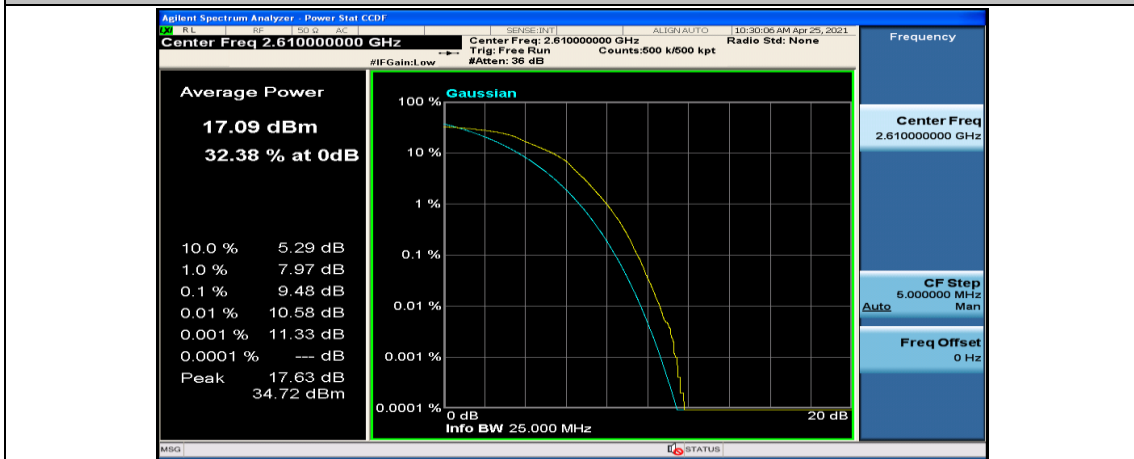

(Channel Bandwidth:20 MHz)_HCH_16QAM_1RB#49

(Channel Bandwidth:20 MHz)_HCH_16QAM_50RB#50

(Channel Bandwidth:20 MHz)_HCH_16QAM_100RB#0

Appendix C: 26dB Bandwidth and Occupied Bandwidth

Test Result

Channel Bandwidth: 5 MHz

Channel Bandwidth: 5 MHz						
Modulation	Channel	RB Configuration		Occupied Bandwidth (MHz)	26dB Bandwidth (MHz)	Verdict
		Size	Offset			
QPSK	LCH	25	0	4.4787	4.847	PASS
	MCH	25	0	4.4600	4.767	PASS
	HCH	25	0	4.4779	4.883	PASS
16QAM	LCH	25	0	4.4783	4.856	PASS
	MCH	25	0	4.4623	4.792	PASS
	HCH	25	0	4.4621	4.819	PASS