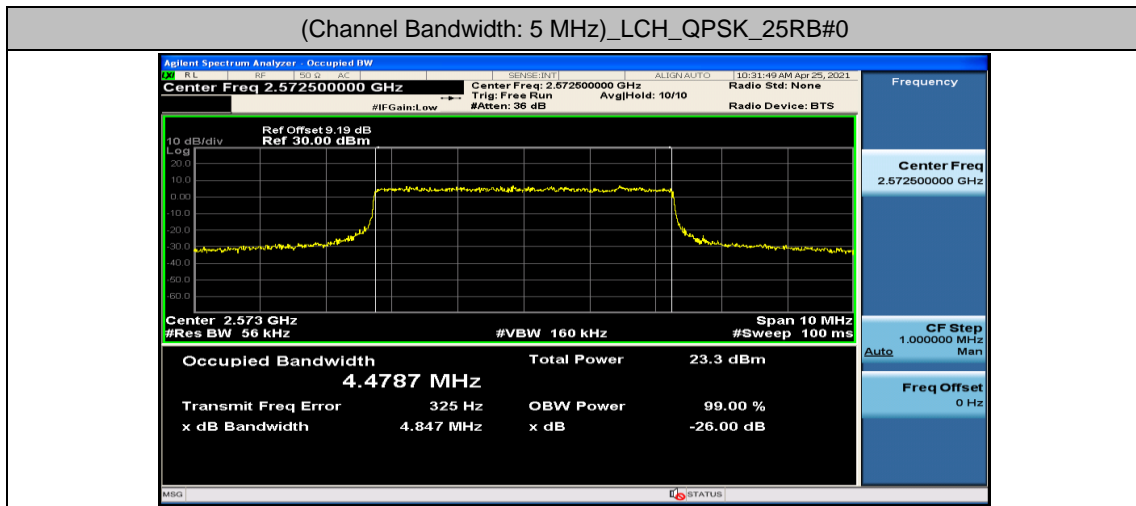

Channel Bandwidth: 20 MHz

Channel Bandwidth: 20 MHz						
Modulation	Channel	RB Configuration		Occupied Bandwidth (MHz)	26dB Bandwidth (MHz)	Verdict
		Size	Offset			
QPSK	LCH	100	0	17.869	18.58	PASS
	MCH	100	0	17.862	18.57	PASS
	HCH	100	0	17.869	18.62	PASS
16QAM	LCH	100	0	17.870	18.59	PASS
	MCH	100	0	17.869	18.69	PASS
	HCH	100	0	17.853	18.60	PASS

Test Graphs

Channel Bandwidth: 5 MHz