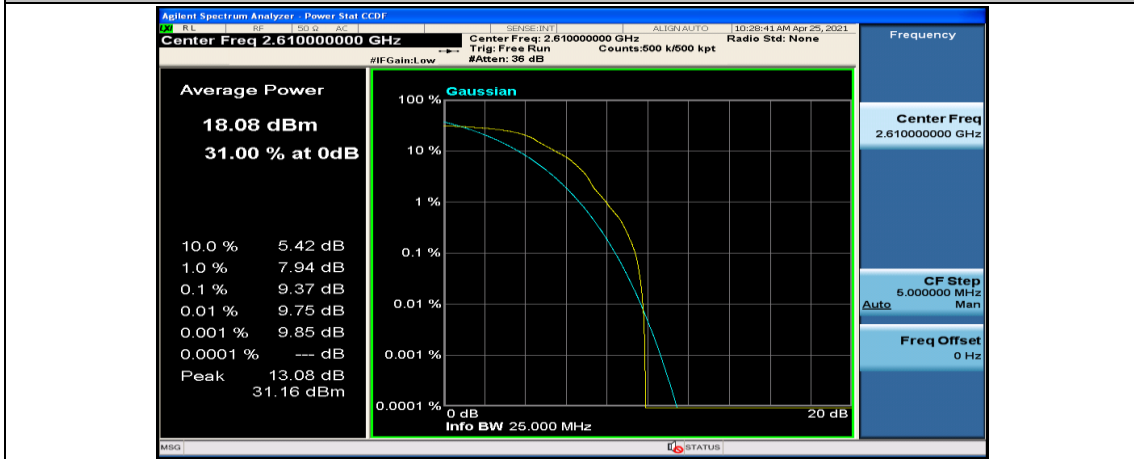

(Channel Bandwidth:20 MHz)_HCH_QPSK_1RB#0