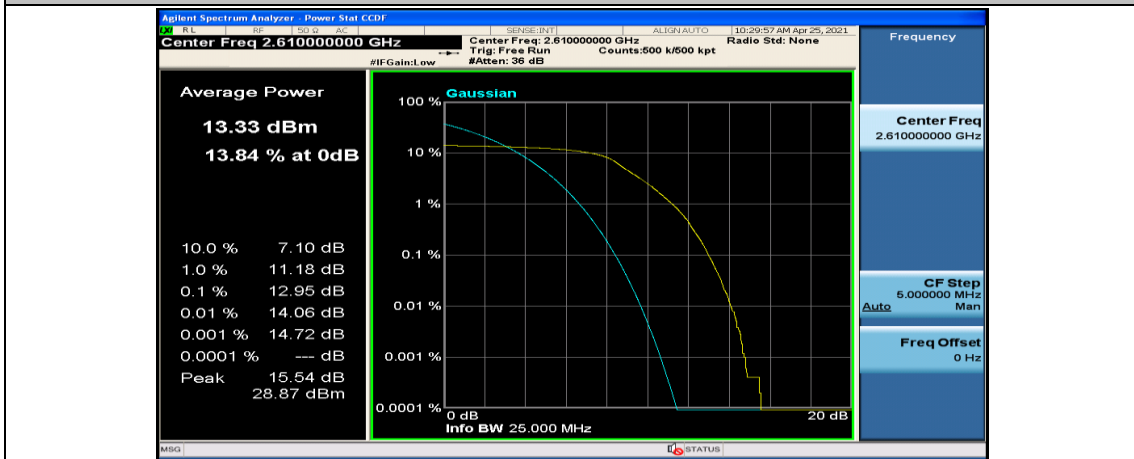

(Channel Bandwidth:20 MHz)_HCH_QPSK_1RB#0

(Channel Bandwidth:20 MHz)_HCH_QPSK_1RB#49

(Channel Bandwidth:20 MHz)_HCH_QPSK_50RB#50

(Channel Bandwidth:20 MHz)_HCH_QPSK_100RB#0

(Channel Bandwidth:20 MHz)_LCH_16QAM_50RB#25