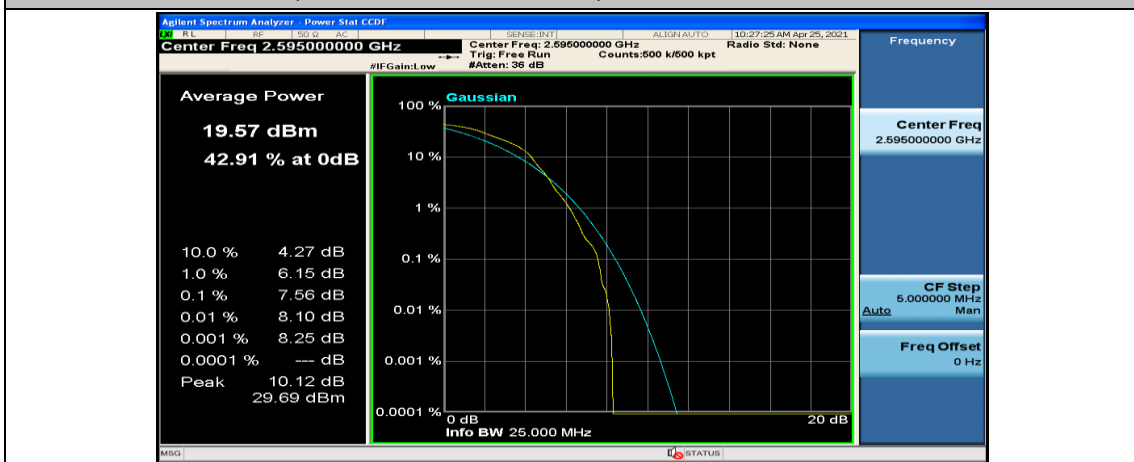

(Channel Bandwidth:20 MHz)_MCH_16QAM_1RB#0