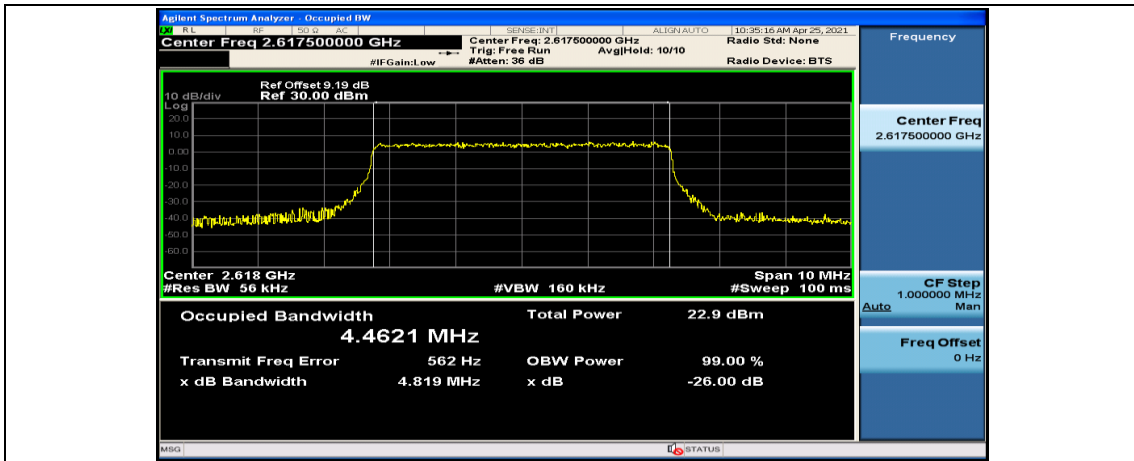

(Channel Bandwidth: 5 MHz)_HCH_16QAM_25RB#0