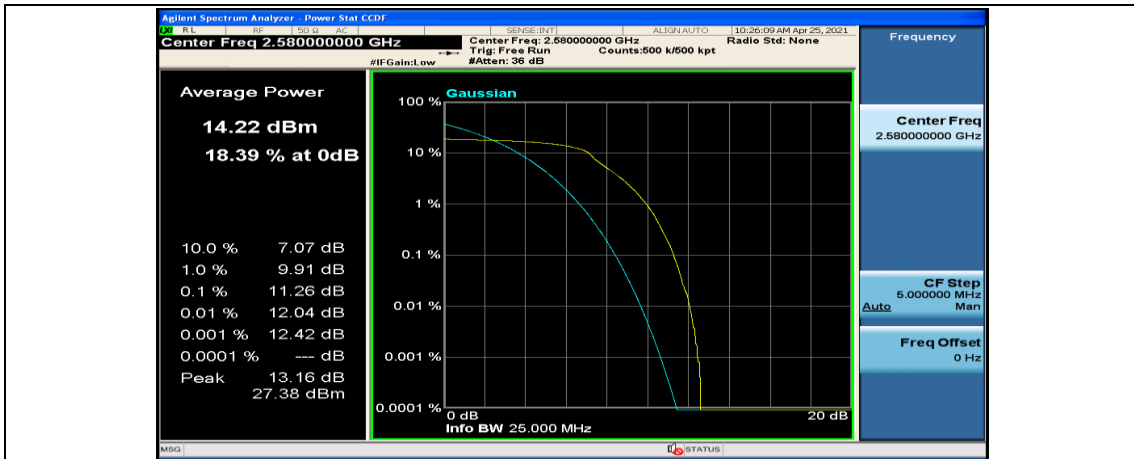

(Channel Bandwidth:15 MHz)_HCH_16QAM_37RB#18

(Channel Bandwidth:15 MHz)_HCH_16QAM_37RB#38

(Channel Bandwidth:15 MHz)_HCH_16QAM_75RB#0

Channel Bandwidth: 20 MHz

(Channel Bandwidth:20 MHz)_MCH_QPSK_1RB#0

(Channel Bandwidth:20 MHz)_MCH_QPSK_1RB#49