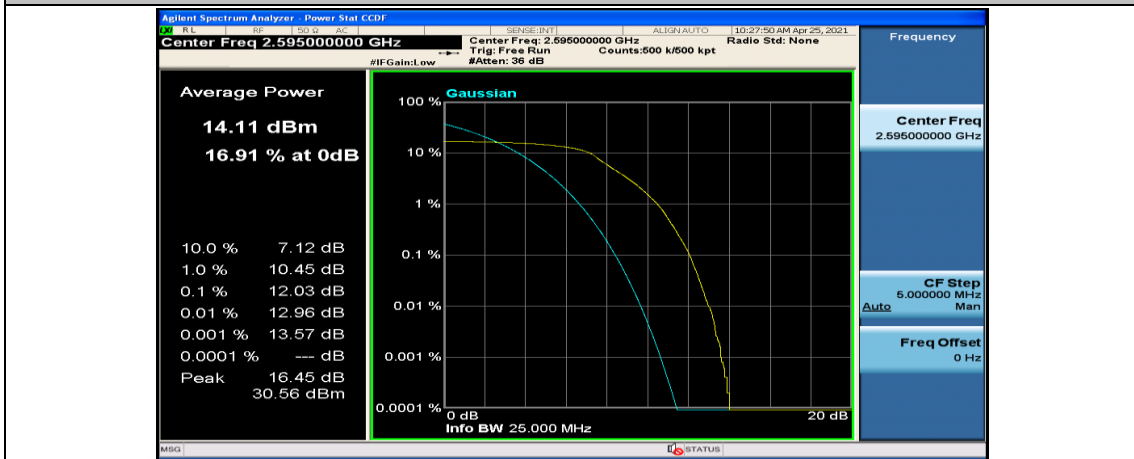

(Channel Bandwidth:20 MHz)_MCH_QPSK_50RB#25