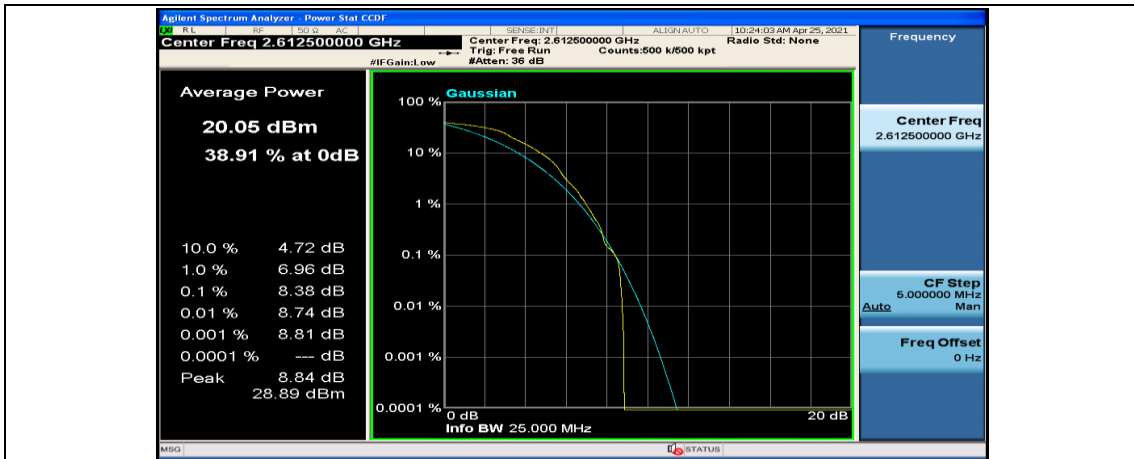

Channel Bandwidth: 15 MHz

(Channel Bandwidth:15 MHz)_LCH_QPSK_37RB#18

(Channel Bandwidth:15 MHz)_LCH_QPSK_37RB#38

(Channel Bandwidth:15 MHz)_LCH_QPSK_75RB#0

(Channel Bandwidth:15 MHz)_MCH_QPSK_1RB#0

(Channel Bandwidth:15 MHz)_MCH_QPSK_1RB#37

(Channel Bandwidth:15 MHz)_MCH_QPSK_1RB#74

(Channel Bandwidth:15 MHz)_MCH_QPSK_37RB#0

(Channel Bandwidth:15 MHz)_MCH_QPSK_37RB#18

(Channel Bandwidth:15 MHz)_MCH_QPSK_37RB#38

(Channel Bandwidth:15 MHz)_MCH_QPSK_75RB#0

(Channel Bandwidth:15 MHz)_HCH_QPSK_1RB#0

(Channel Bandwidth:15 MHz)_HCH_QPSK_1RB#37

(Channel Bandwidth:15 MHz)_HCH_QPSK_1RB#74

(Channel Bandwidth:15 MHz)_HCH_QPSK_37RB#0

(Channel Bandwidth:15 MHz)_HCH_QPSK_37RB#18