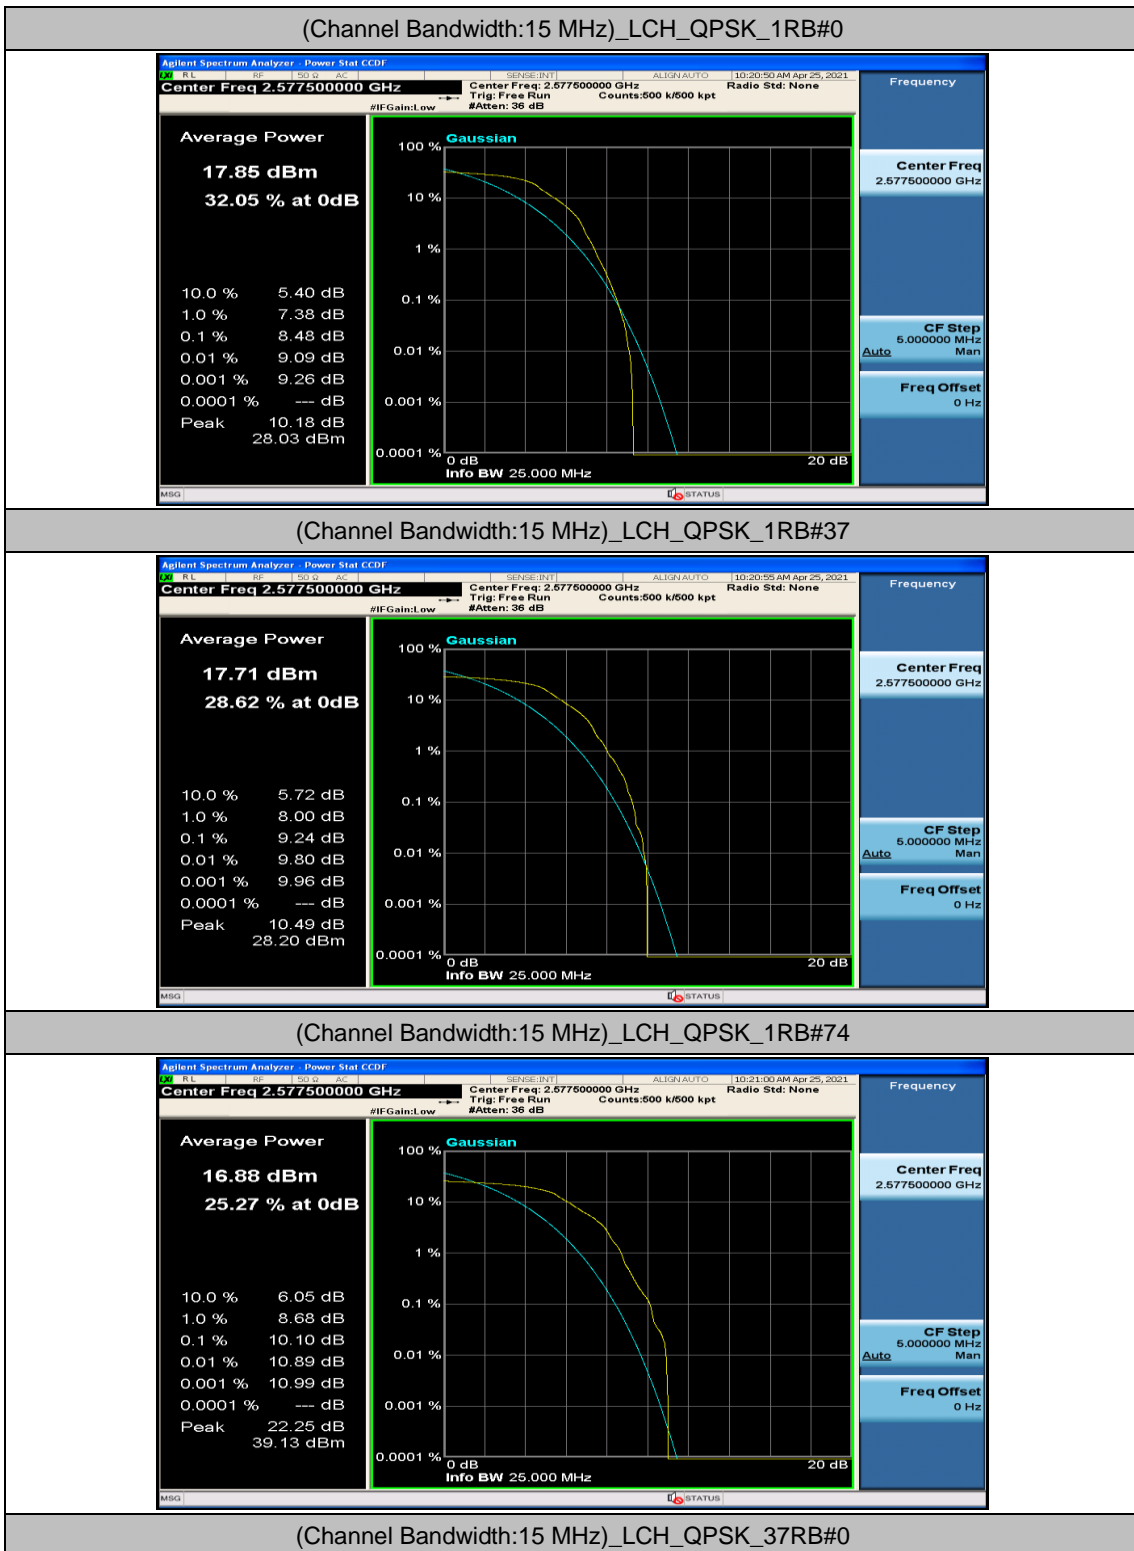

Channel Bandwidth: 15 MHz

(Channel Bandwidth:15 MHz)_LCH_QPSK_37RB#18

(Channel Bandwidth:15 MHz)_LCH_QPSK_37RB#38

(Channel Bandwidth:15 MHz)_LCH_QPSK_75RB#0

(Channel Bandwidth:15 MHz)_MCH_QPSK_1RB#0

(Channel Bandwidth:15 MHz)_MCH_QPSK_1RB#37

(Channel Bandwidth:15 MHz)_MCH_QPSK_1RB#74

(Channel Bandwidth:15 MHz)_MCH_QPSK_37RB#0

(Channel Bandwidth:15 MHz)_MCH_QPSK_37RB#18

(Channel Bandwidth:15 MHz)_MCH_QPSK_37RB#38

(Channel Bandwidth:15 MHz)_MCH_QPSK_75RB#0