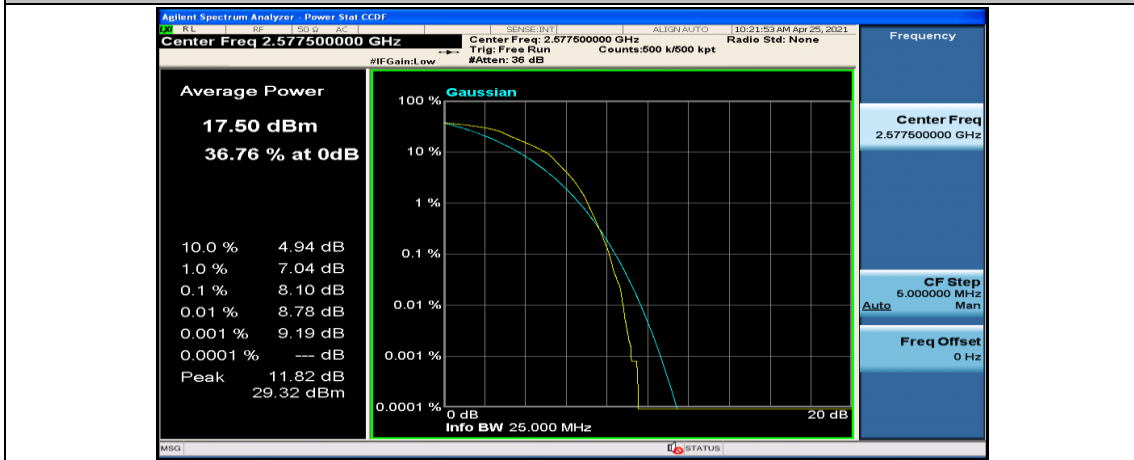

(Channel Bandwidth:15 MHz)_HCH_QPSK_37RB#38

(Channel Bandwidth:15 MHz)_HCH_QPSK_75RB#0

(Channel Bandwidth:15 MHz)_LCH_16QAM_1RB#0

(Channel Bandwidth:15 MHz)_LCH_16QAM_1RB#37

(Channel Bandwidth:15 MHz)_LCH_16QAM_1RB#74

(Channel Bandwidth:15 MHz)_LCH_16QAM_37RB#0

(Channel Bandwidth:15 MHz)_LCH_16QAM_37RB#18

(Channel Bandwidth:15 MHz)_LCH_16QAM_37RB#38

(Channel Bandwidth:15 MHz)_LCH_16QAM_75RB#0

(Channel Bandwidth:15 MHz)_MCH_16QAM_1RB#0