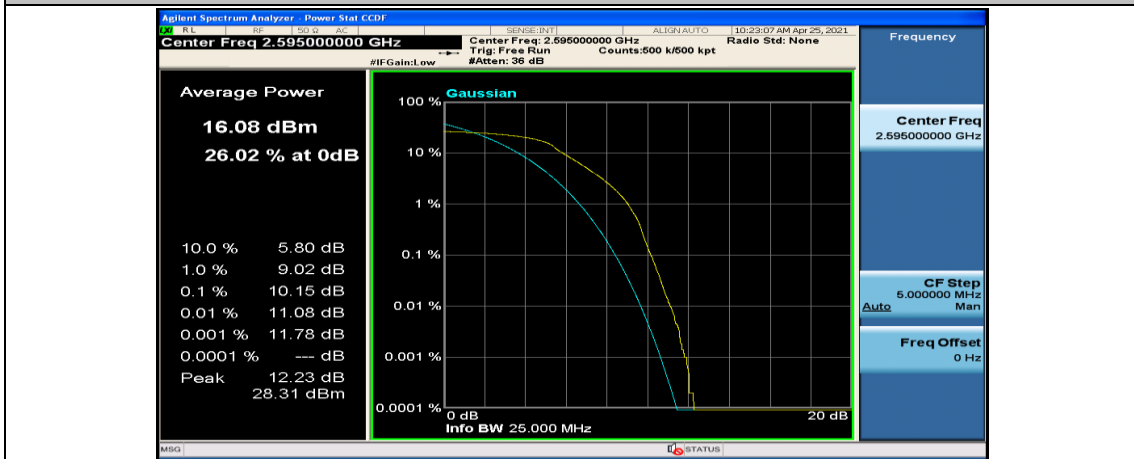

Channel Bandwidth: 15 MHz

(Channel Bandwidth:15 MHz)_LCH_QPSK_37RB#18

(Channel Bandwidth:15 MHz)_LCH_QPSK_37RB#38

(Channel Bandwidth:15 MHz)_LCH_QPSK_75RB#0

(Channel Bandwidth:15 MHz)_MCH_QPSK_1RB#0

(Channel Bandwidth:15 MHz)_MCH_QPSK_1RB#37

(Channel Bandwidth:15 MHz)_MCH_QPSK_1RB#74

(Channel Bandwidth:15 MHz)_MCH_QPSK_37RB#0

(Channel Bandwidth:15 MHz)_MCH_QPSK_37RB#18

(Channel Bandwidth:15 MHz)_MCH_QPSK_37RB#38

(Channel Bandwidth:15 MHz)_MCH_QPSK_75RB#0