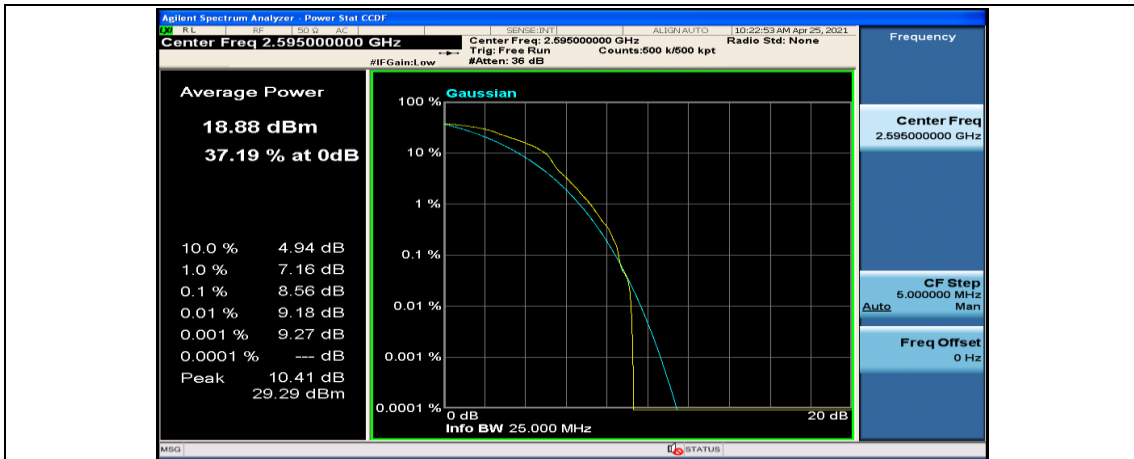

(Channel Bandwidth:15 MHz)_MCH_16QAM_1RB#74