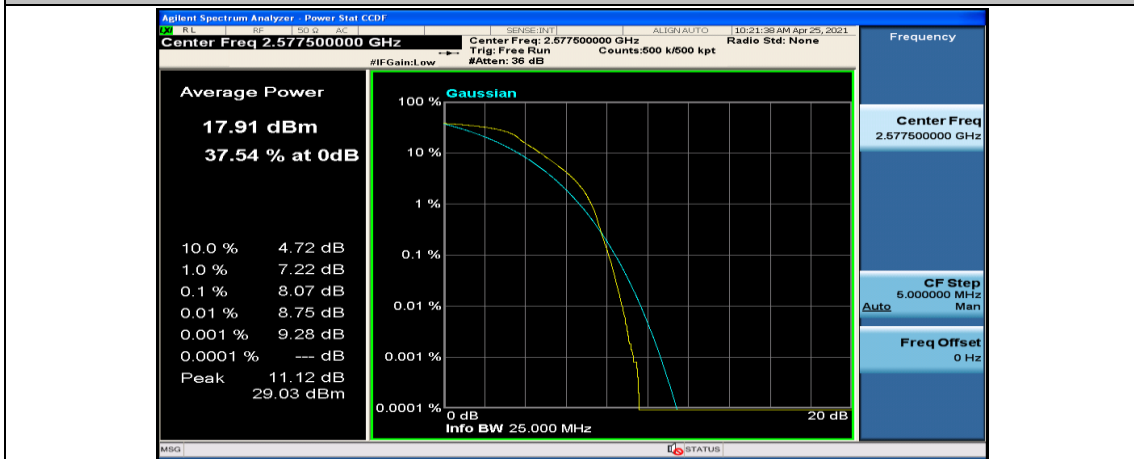

Channel Bandwidth: 15 MHz

(Channel Bandwidth:15 MHz)_LCH_QPSK_37RB#18

(Channel Bandwidth:15 MHz)_LCH_QPSK_37RB#38

(Channel Bandwidth:15 MHz)_LCH_QPSK_75RB#0

(Channel Bandwidth:15 MHz)_MCH_QPSK_1RB#0

(Channel Bandwidth:15 MHz)_MCH_QPSK_1RB#37

(Channel Bandwidth:15 MHz)_MCH_QPSK_1RB#74

(Channel Bandwidth:15 MHz)_MCH_QPSK_37RB#0

(Channel Bandwidth:15 MHz)_MCH_QPSK_37RB#18

(Channel Bandwidth:15 MHz)_MCH_QPSK_37RB#38

(Channel Bandwidth:15 MHz)_MCH_QPSK_75RB#0