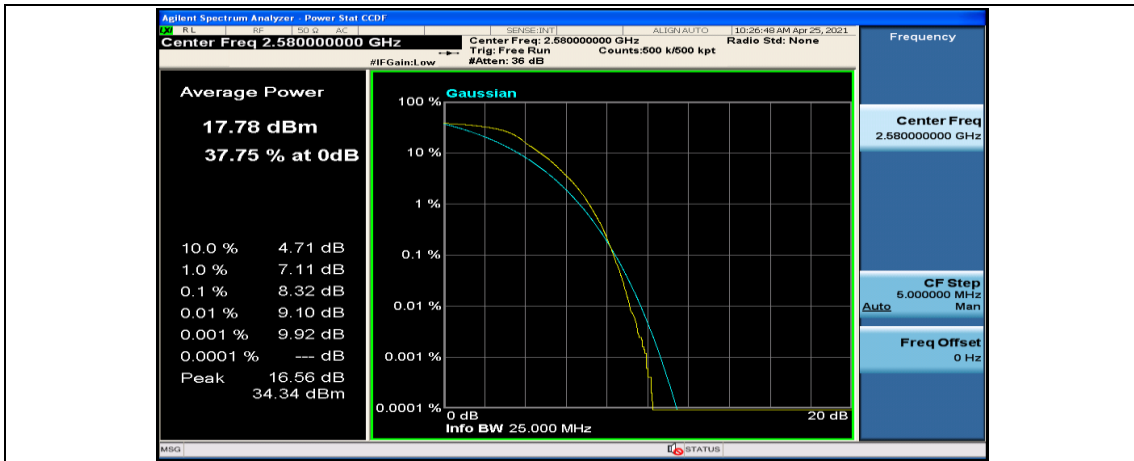

(Channel Bandwidth:15 MHz)_HCH_16QAM_37RB#18

(Channel Bandwidth:15 MHz)_HCH_16QAM_37RB#38

(Channel Bandwidth:15 MHz)_HCH_16QAM_75RB#0

Channel Bandwidth: 20 MHz

(Channel Bandwidth:20 MHz)_MCH_QPSK_1RB#0

(Channel Bandwidth:20 MHz)_MCH_QPSK_1RB#49