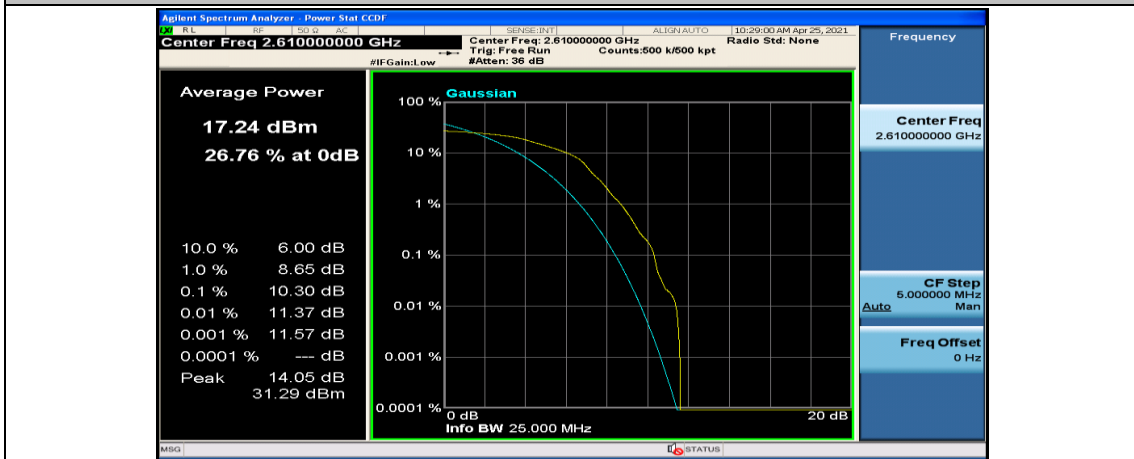

(Channel Bandwidth:20 MHz)_MCH_16QAM_50RB#0

(Channel Bandwidth:20 MHz)_MCH_16QAM_50RB#25

(Channel Bandwidth:20 MHz)_MCH_16QAM_50RB#50

(Channel Bandwidth:20 MHz)_MCH_16QAM_100RB#0

(Channel Bandwidth:20 MHz)_HCH_16QAM_1RB#0