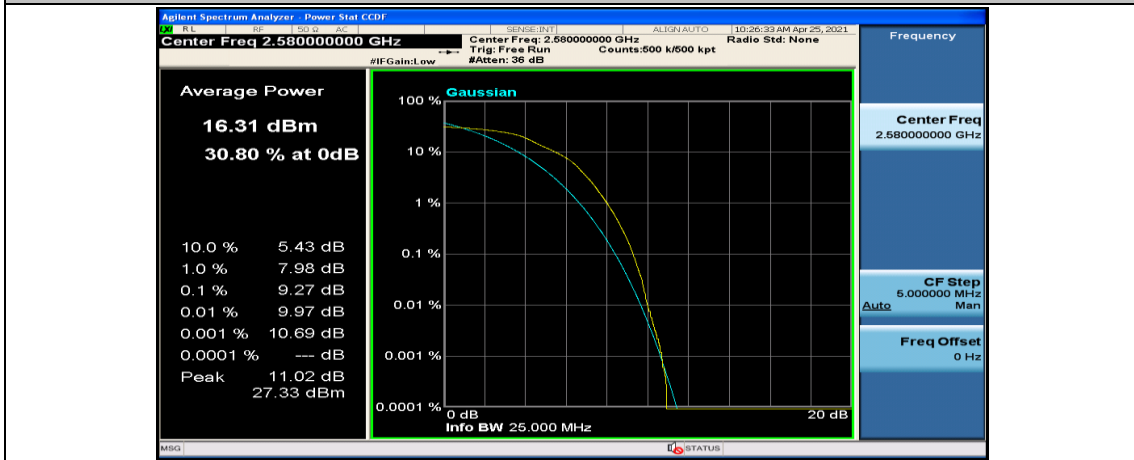

(Channel Bandwidth:20 MHz)_HCH_QPSK_1RB#0

(Channel Bandwidth:20 MHz)_HCH_QPSK_1RB#49

(Channel Bandwidth:20 MHz)_HCH_QPSK_50RB#50

(Channel Bandwidth:20 MHz)_HCH_QPSK_100RB#0

(Channel Bandwidth:20 MHz)_LCH_16QAM_50RB#25