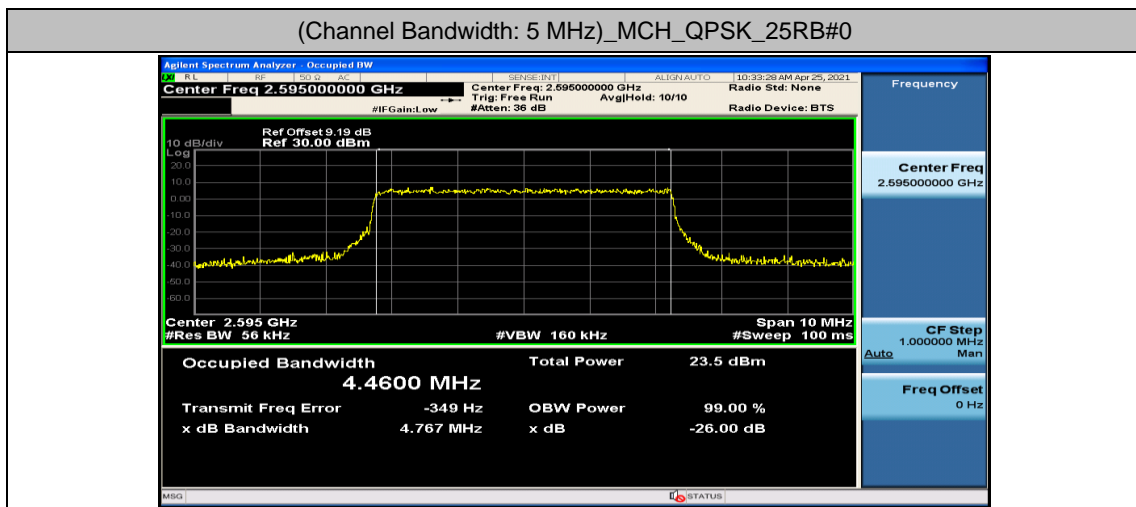

Channel Bandwidth: 20 MHz

Channel Bandwidth: 20 MHz						
Modulation	Channel	RB Configuration		Occupied Bandwidth (MHz)	26dB Bandwidth (MHz)	Verdict
		Size	Offset			
QPSK	LCH	100	0	17.869	18.58	PASS
	MCH	100	0	17.862	18.57	PASS
	HCH	100	0	17.869	18.62	PASS
16QAM	LCH	100	0	17.870	18.59	PASS
	MCH	100	0	17.869	18.69	PASS
	HCH	100	0	17.853	18.60	PASS

Test Graphs

Channel Bandwidth: 5 MHz