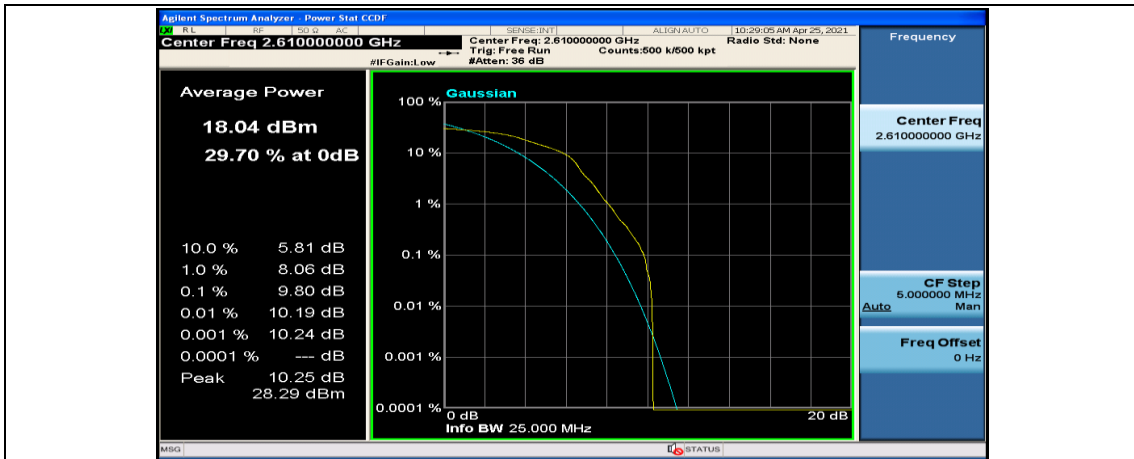

(Channel Bandwidth:20 MHz)_HCH_16QAM_1RB#49