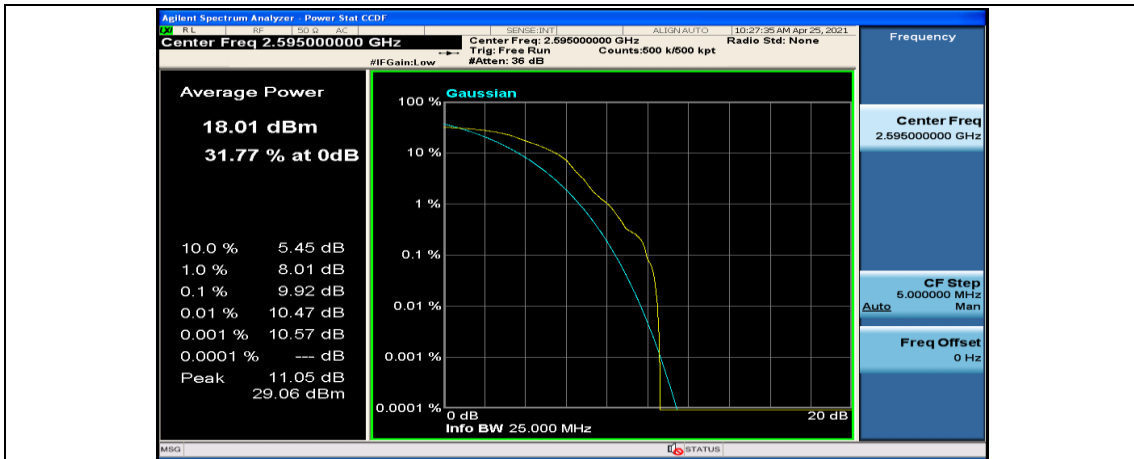

(Channel Bandwidth:20 MHz)_LCH_16QAM_50RB#50

(Channel Bandwidth:20 MHz)_LCH_16QAM_100RB#0

(Channel Bandwidth:20 MHz)_MCH_16QAM_1RB#0

(Channel Bandwidth:20 MHz)_MCH_16QAM_1RB#49

(Channel Bandwidth:20 MHz)_MCH_16QAM_1RB#99