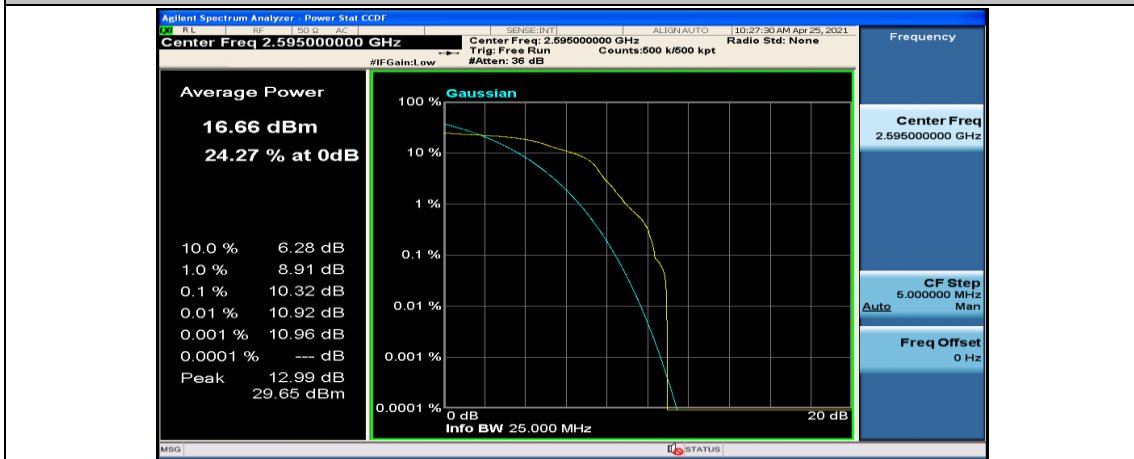

(Channel Bandwidth:20 MHz)_LCH_16QAM_50RB#50

(Channel Bandwidth:20 MHz)_LCH_16QAM_100RB#0

(Channel Bandwidth:20 MHz)_MCH_16QAM_1RB#0

(Channel Bandwidth:20 MHz)_MCH_16QAM_1RB#49

(Channel Bandwidth:20 MHz)_MCH_16QAM_1RB#99