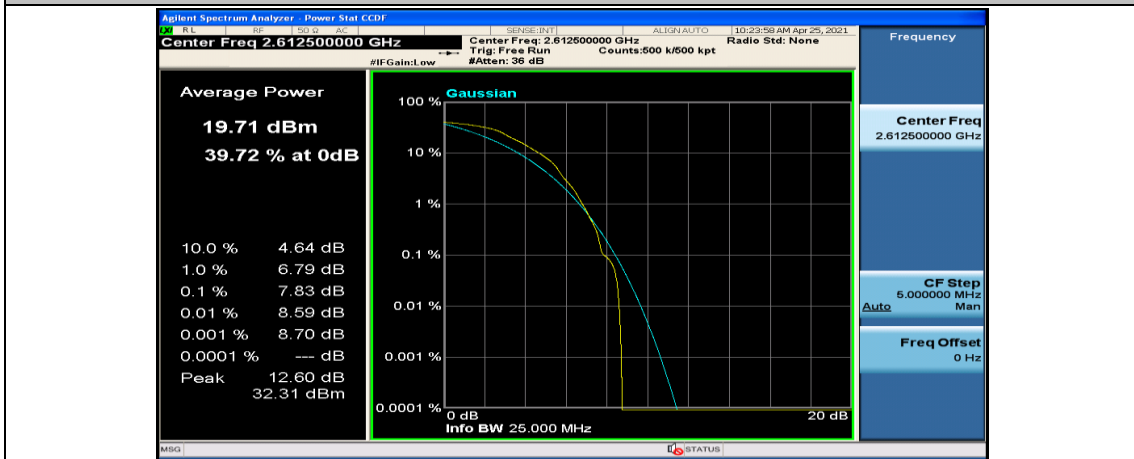

Channel Bandwidth: 15 MHz

(Channel Bandwidth:15 MHz)_LCH_QPSK_37RB#18

(Channel Bandwidth:15 MHz)_LCH_QPSK_37RB#38

(Channel Bandwidth:15 MHz)_LCH_QPSK_75RB#0

(Channel Bandwidth:15 MHz)_MCH_QPSK_1RB#0

(Channel Bandwidth:15 MHz)_MCH_QPSK_1RB#37

(Channel Bandwidth:15 MHz)_MCH_QPSK_1RB#74

(Channel Bandwidth:15 MHz)_MCH_QPSK_37RB#0

(Channel Bandwidth:15 MHz)_MCH_QPSK_37RB#18

(Channel Bandwidth:15 MHz)_MCH_QPSK_37RB#38

(Channel Bandwidth:15 MHz)_MCH_QPSK_75RB#0

(Channel Bandwidth:15 MHz)_HCH_QPSK_1RB#0

(Channel Bandwidth:15 MHz)_HCH_QPSK_1RB#37

(Channel Bandwidth:15 MHz)_HCH_QPSK_1RB#74

(Channel Bandwidth:15 MHz)_HCH_QPSK_37RB#0

(Channel Bandwidth:15 MHz)_HCH_QPSK_37RB#18