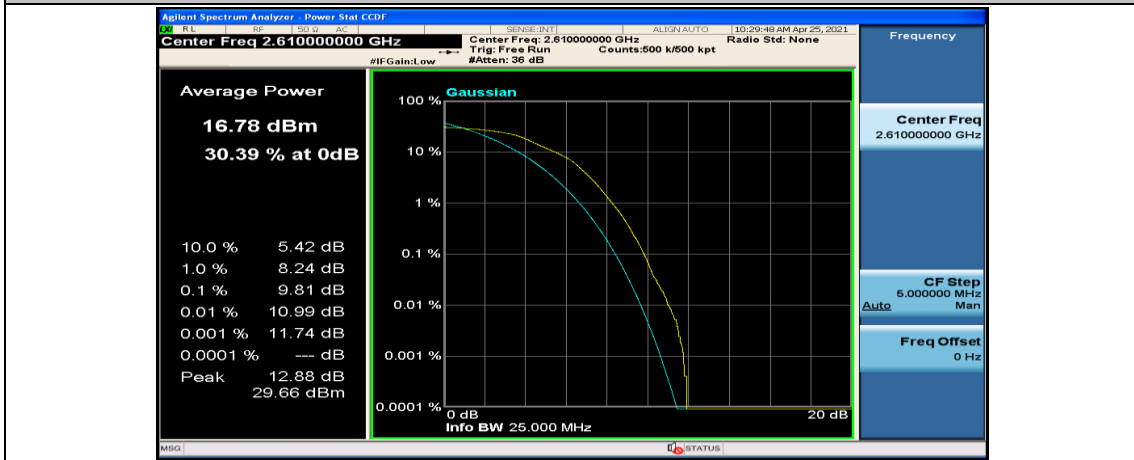

(Channel Bandwidth:20 MHz)_HCH_16QAM_50RB#50