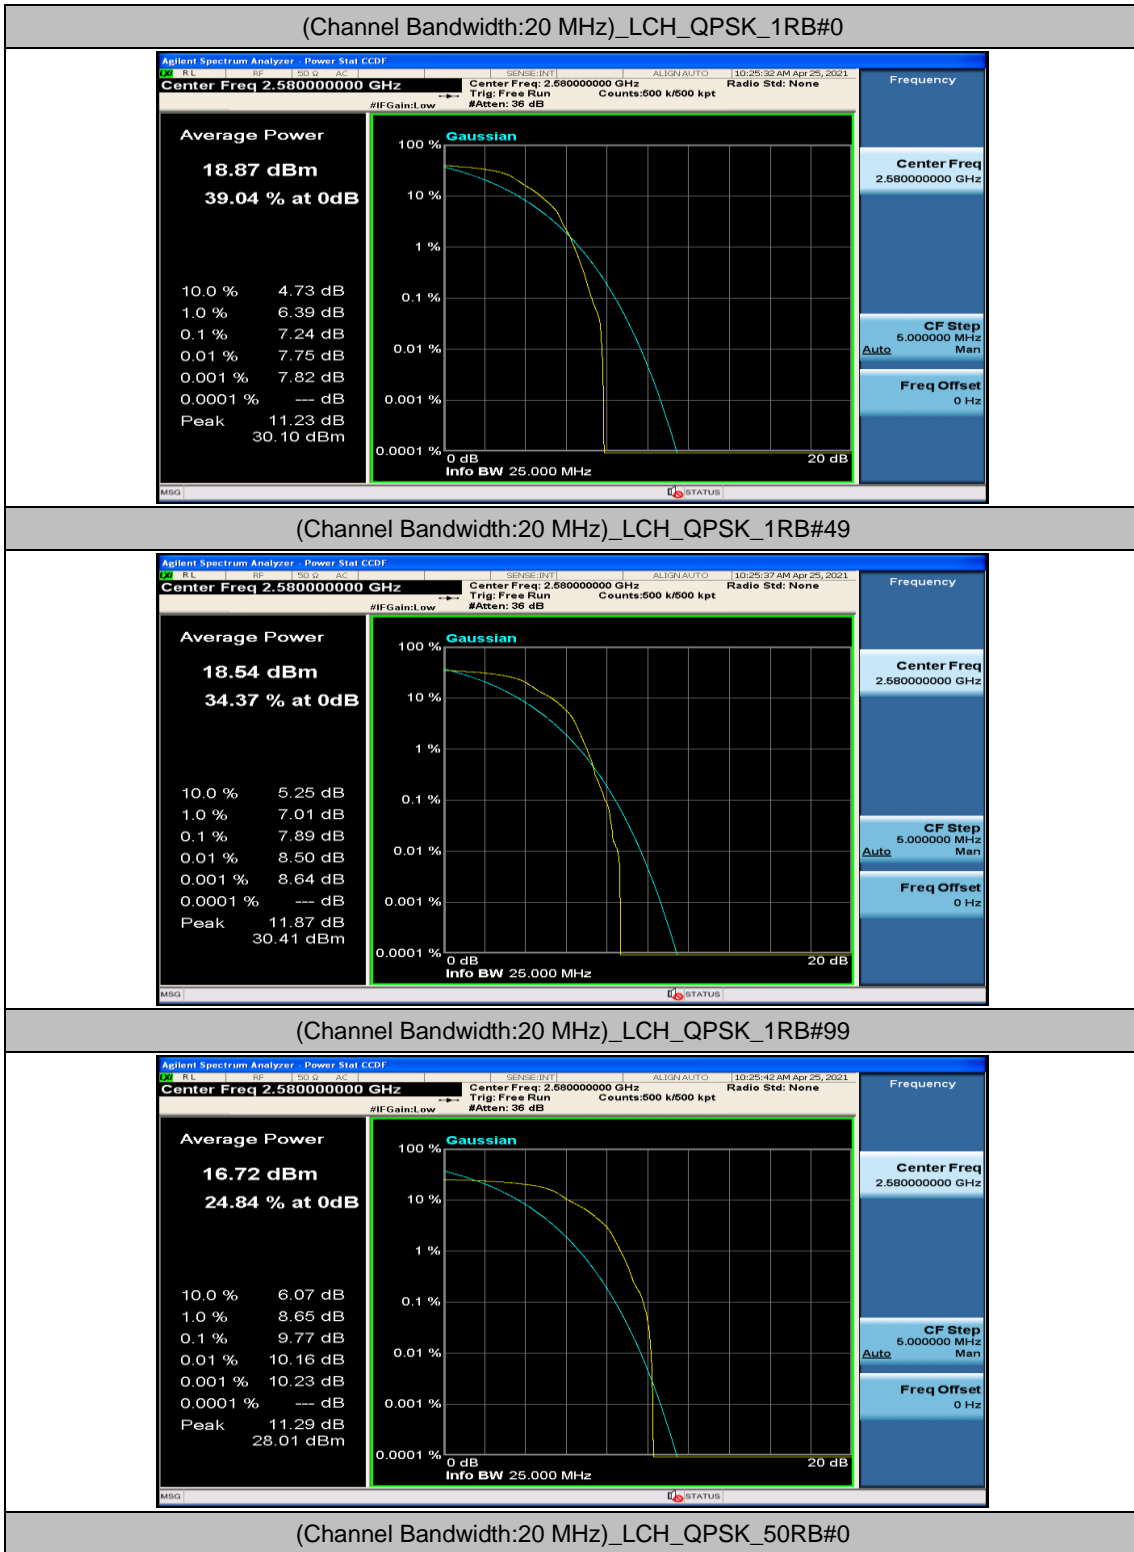

(Channel Bandwidth:15 MHz)_HCH_16QAM_37RB#18

(Channel Bandwidth:15 MHz)_HCH_16QAM_37RB#38

(Channel Bandwidth:15 MHz)_HCH_16QAM_75RB#0

Channel Bandwidth: 20 MHz

(Channel Bandwidth:20 MHz)_MCH_QPSK_1RB#0

(Channel Bandwidth:20 MHz)_MCH_QPSK_1RB#49

(Channel Bandwidth:20 MHz)_MCH_QPSK_1RB#99

(Channel Bandwidth:20 MHz)_MCH_QPSK_50RB#0

(Channel Bandwidth:20 MHz)_MCH_QPSK_50RB#25

(Channel Bandwidth:20 MHz)_MCH_QPSK_50RB#50

(Channel Bandwidth:20 MHz)_MCH_QPSK_100RB#0