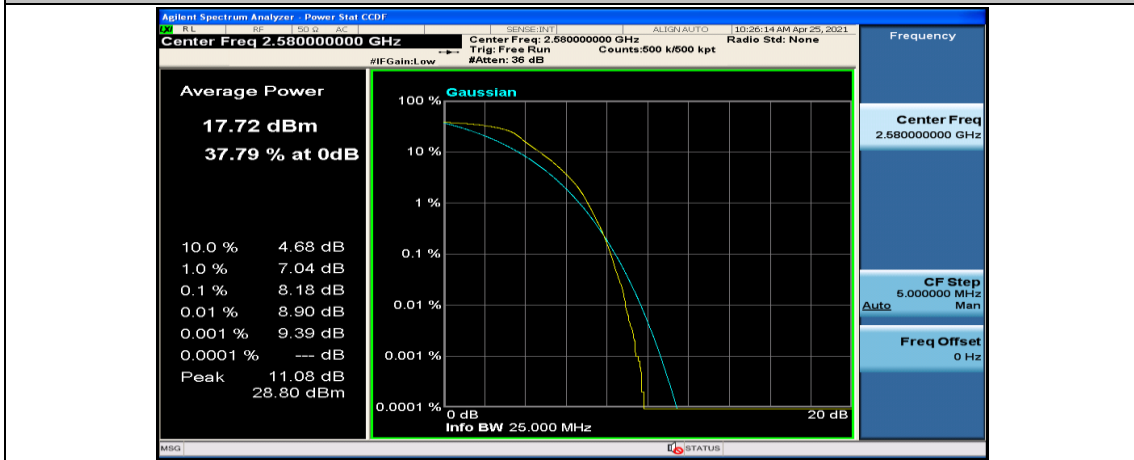

(Channel Bandwidth:15 MHz)_HCH_16QAM_37RB#18

(Channel Bandwidth:15 MHz)_HCH_16QAM_37RB#38

(Channel Bandwidth:15 MHz)_HCH_16QAM_75RB#0

Channel Bandwidth: 20 MHz

(Channel Bandwidth:20 MHz)_MCH_QPSK_1RB#0

(Channel Bandwidth:20 MHz)_MCH_QPSK_1RB#49