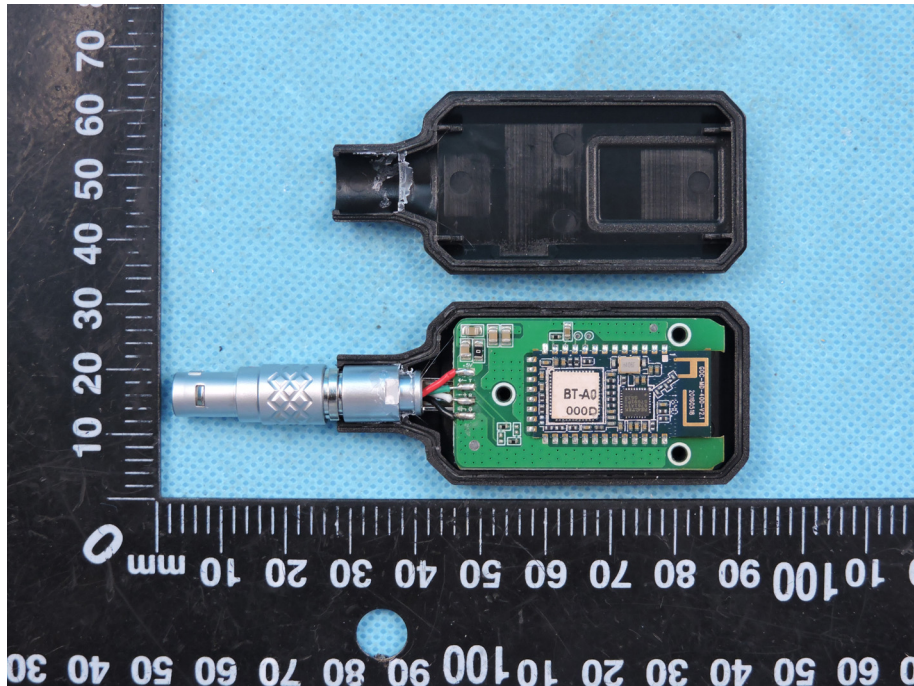

## APPENDIX-PHOTOGRAPHS OF EUT CONSTRUCTIONAL DETAILS

FCC ID:2AMDJ-BT420A

Photo 1

Photo 2

Photo 3