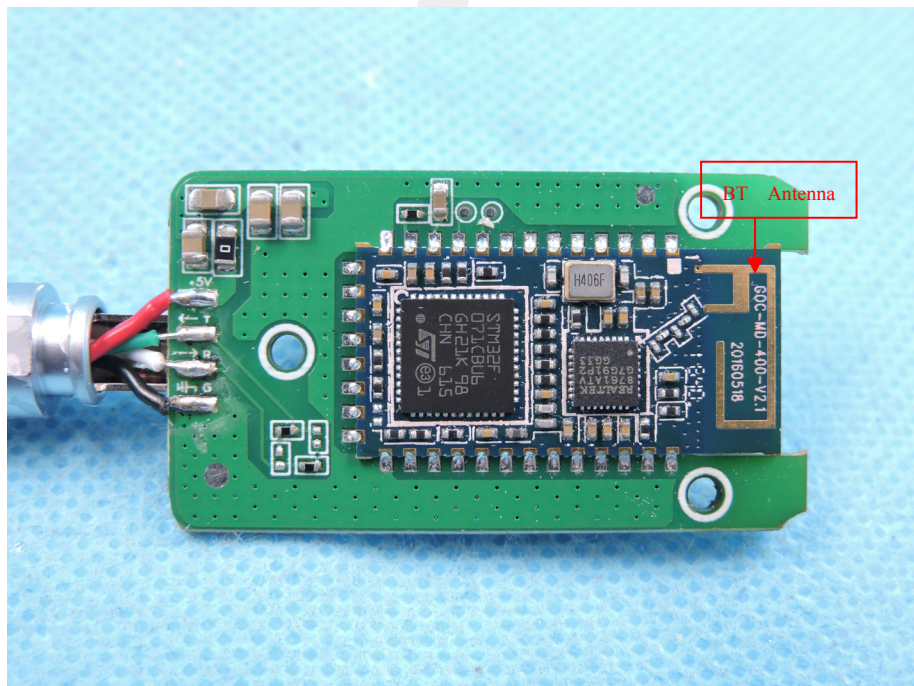

## APPENDIX-PHOTOGRAPHS OF EUT CONSTRUCTIONAL DETAILS

FCC ID:2AMDJ-BT420A

Photo 1

Photo 2

Photo 3