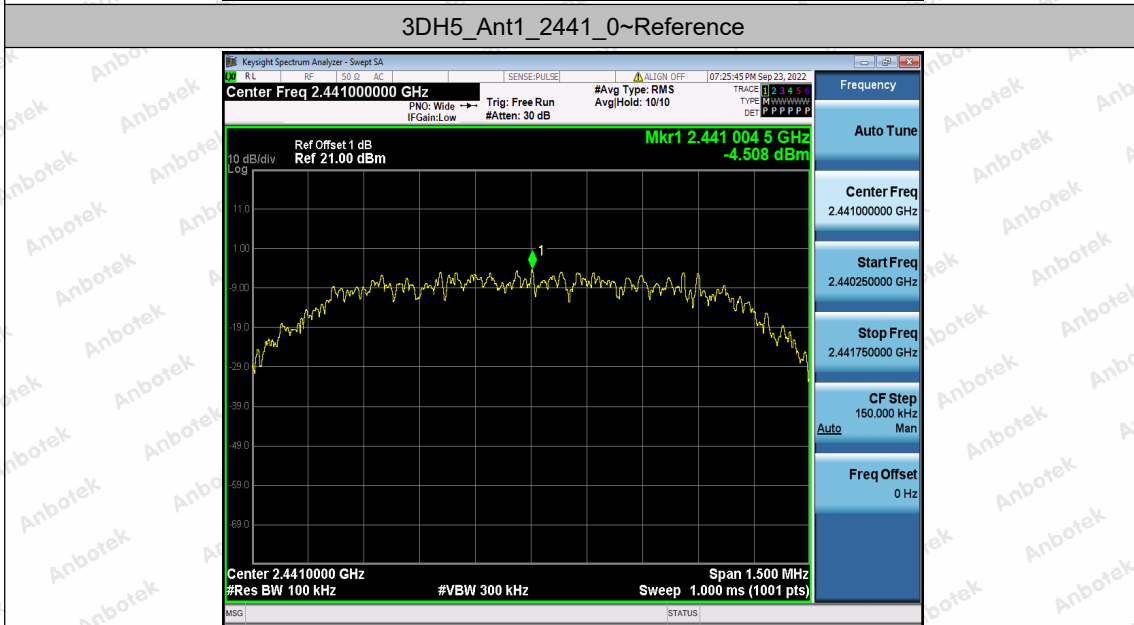

3DH5_Ant1_2441_30~1000

Shenzhen Anbotek Compliance Laboratory Limited

Address: 1/F., Building D, Sogood Science and Technology Park, Sanwei Community, Hangcheng Street, Bao'an District, Shenzhen, Guangdong, China.
Tel: (86) 0755-26066440 Fax: (86) 0755-26014772 Email: service@anbotek.com

Hotline
400-003-0500
www.anbotek.com.cn