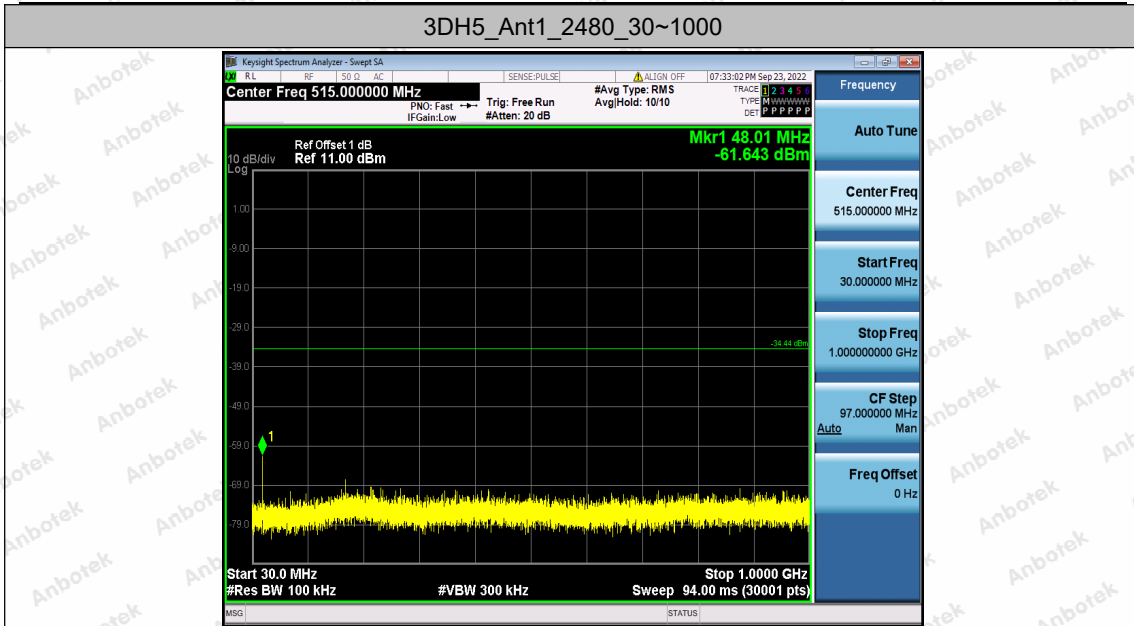

Shenzhen Anbotek Compliance Laboratory Limited

Address: 1/F., Building D, Sogood Science and Technology Park, Sanwei Community, Hangcheng Street, Bao'an District, Shenzhen, Guangdong, China.
Tel: (86) 0755-26066440 Fax: (86) 0755-26014772 Email: service@anbotek.com

Hotline 400-003-0500
www.anbotek.com.cn