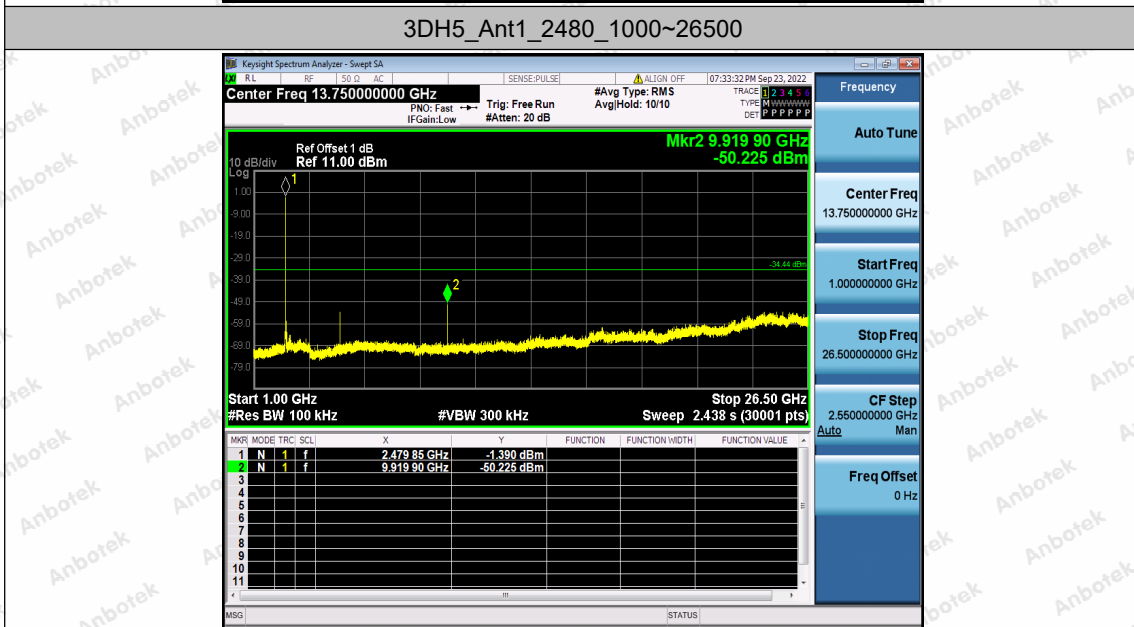

Shenzhen Anbotek Compliance Laboratory Limited

Address: 1/F., Building D, Sogood Science and Technology Park, Sanwei Community, Hangcheng Street, Bao'an District, Shenzhen, Guangdong, China.
Tel: (86) 0755-26066440 Fax: (86) 0755-26014772 Email: service@anbotek.com

Hotline 400-003-0500
www.anbotek.com.cn