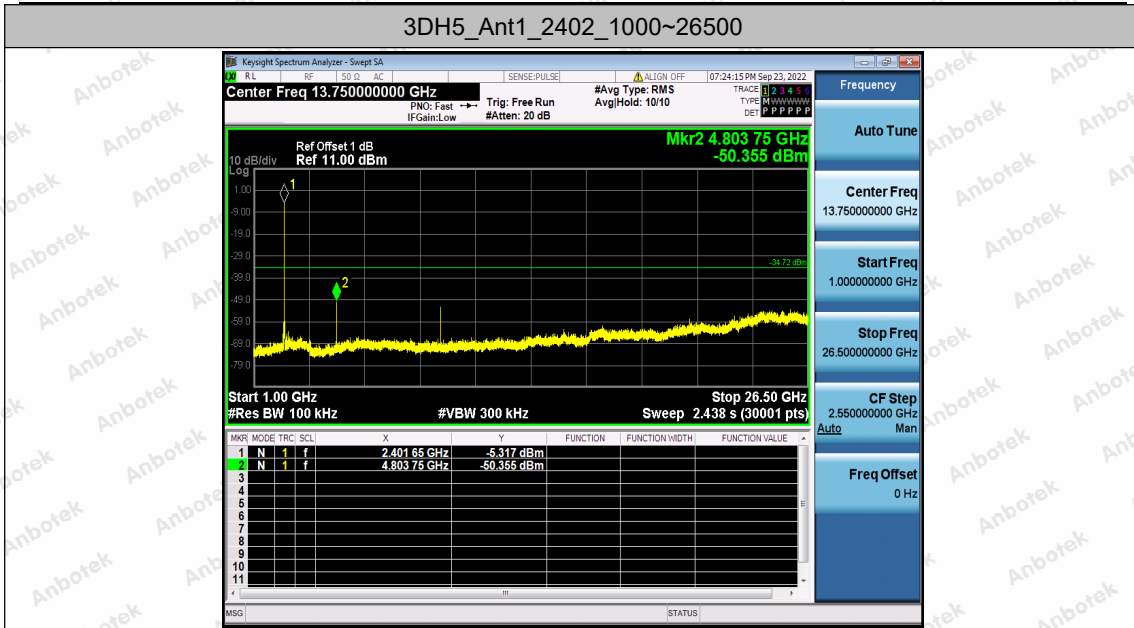

3DH5_Ant1_2441_30~1000

Shenzhen Anbotek Compliance Laboratory Limited

Address: 1/F., Building D, Sogood Science and Technology Park, Sanwei Community, Hangcheng Street, Bao'an District, Shenzhen, Guangdong, China.
Tel: (86) 0755-26066440 Fax: (86) 0755-26014772 Email: service@anbotek.com

Hotline
400-003-0500
www.anbotek.com.cn