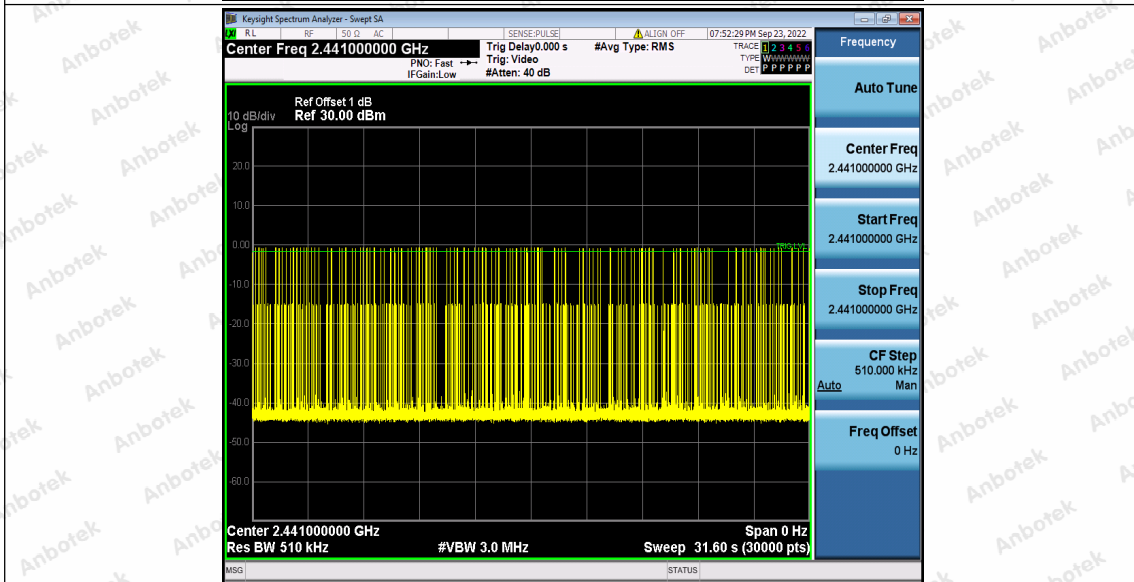

Shenzhen Anbotek Compliance Laboratory Limited

Address: 1/F., Building D, Sogood Science and Technology Park, Sanwei Community, Hangcheng Street, Bao'an District, Shenzhen, Guangdong, China.
Tel: (86) 0755-26066440 Fax: (86) 0755-26014772 Email: service@anbotek.com

Hotline 400-003-0500
www.anbotek.com.cn