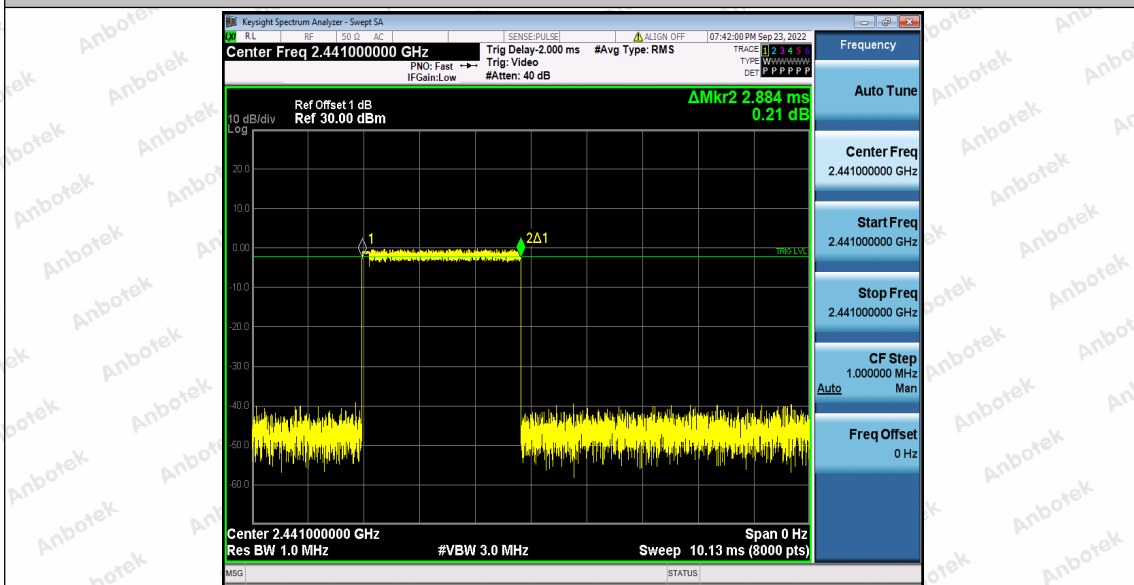

2DH5_Ant1_Hop

Shenzhen Anbotek Compliance Laboratory Limited

Address: 1/F., Building D, Sogood Science and Technology Park, Sanwei Community, Hangcheng Street, Bao'an District, Shenzhen, Guangdong, China.
Tel: (86) 0755-26066440 Fax: (86) 0755-26014772 Email: service@anbotek.com

Hotline 400-003-0500
www.anbotek.com.cn