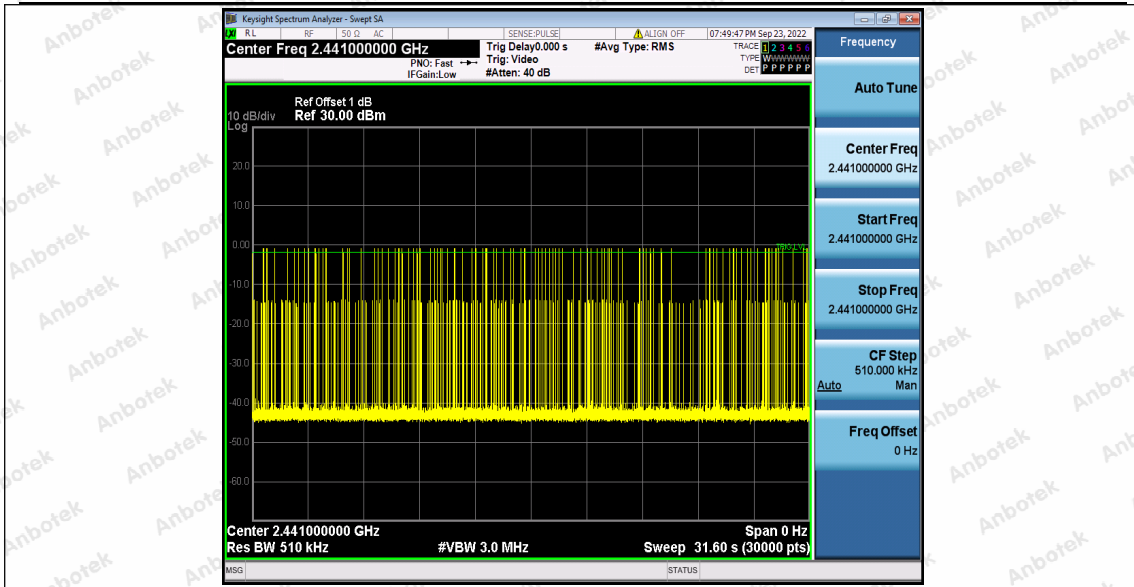

Shenzhen Anbotek Compliance Laboratory Limited

Address: 1/F., Building D, Sogood Science and Technology Park, Sanwei Community, Hangcheng Street, Bao'an District, Shenzhen, Guangdong, China.
Tel: (86) 0755-26066440 Fax: (86) 0755-26014772 Email: service@anbotek.com

Hotline
400-003-0500
www.anbotek.com.cn