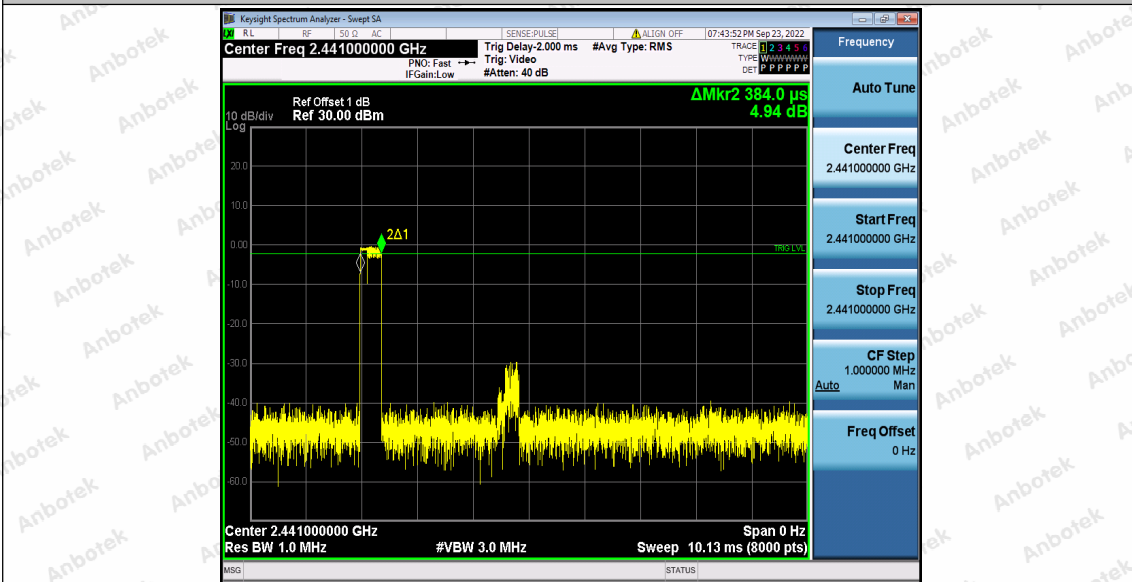

2DH3_Ant1_Hop

Shenzhen Anbotek Compliance Laboratory Limited

Address: 1/F., Building D, Sogood Science and Technology Park, Sanwei Community, Hangcheng Street, Bao'an District, Shenzhen, Guangdong, China.
Tel: (86) 0755-26066440 Fax: (86) 0755-26014772 Email: service@anbotek.com

Hotline
400-003-0500
www.anbotek.com.cn