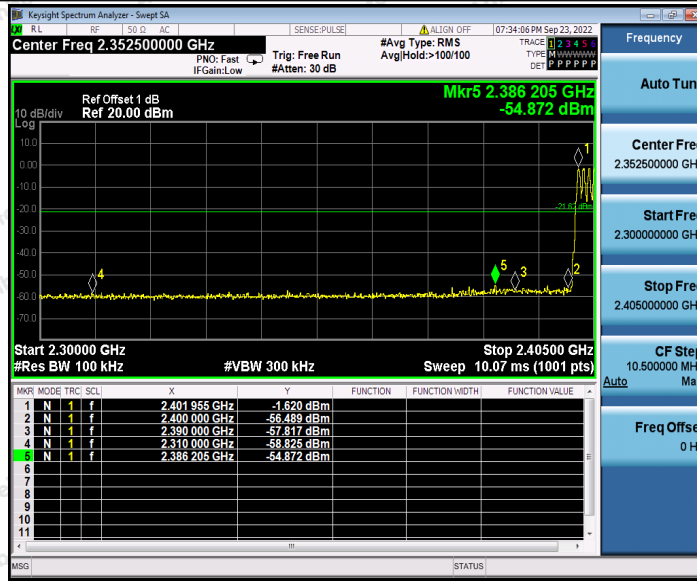

Shenzhen Anbotek Compliance Laboratory Limited

Address: 1/F., Building D, Sogood Science and Technology Park, Sanwei Community, Hangcheng Street, Bao'an District, Shenzhen, Guangdong, China.
Tel: (86) 0755-26066440 Fax: (86) 0755-26014772 Email: service@anbotek.com

Hotline 400-003-0500
www.anbotek.com.cn