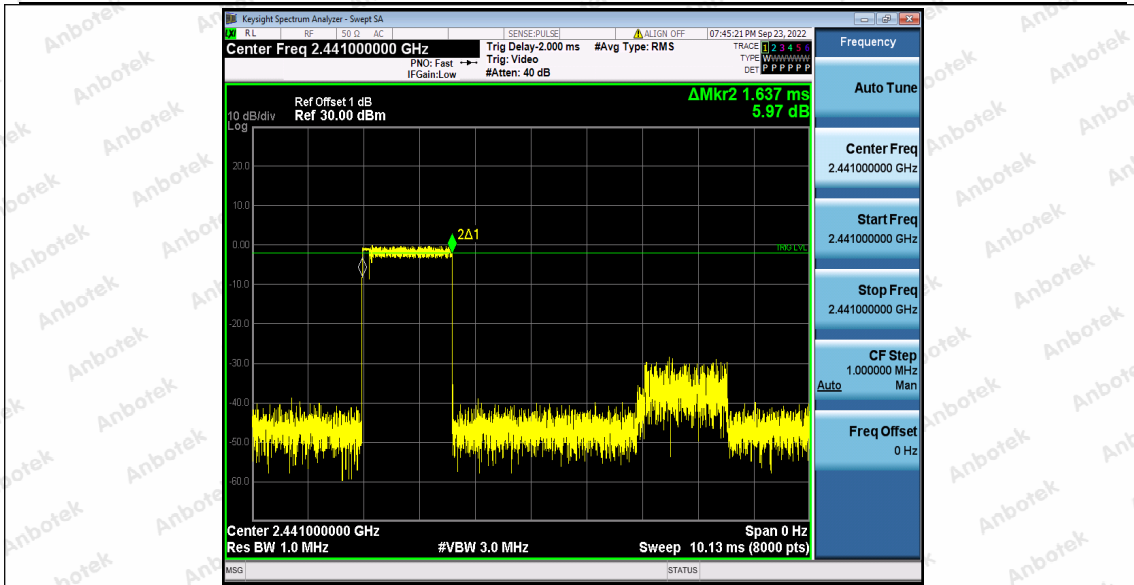

Shenzhen Anbotek Compliance Laboratory Limited

Address: 1/F., Building D, Sogood Science and Technology Park, Sanwei Community, Hangcheng Street, Bao'an District, Shenzhen, Guangdong, China.
Tel: (86) 0755-26066440 Fax: (86) 0755-26014772 Email: service@anbotek.com

Hotline 400-003-0500
www.anbotek.com.cn