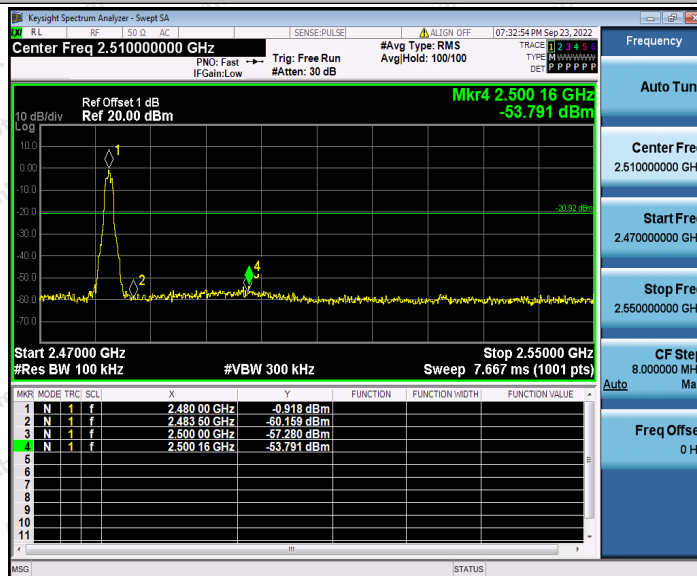

Hotline
400-003-0500
www.anbotek.com.cn

3DH5_Ant1_Low_2402

3DH5_Ant1_High_2480

Shenzhen Anbotek Compliance Laboratory Limited

Address: 1/F., Building D, Sogood Science and Technology Park, Sanwei Community, Hangcheng Street, Bao'an District, Shenzhen, Guangdong, China.
 Tel: (86) 0755-26066440 Fax: (86) 0755-26014772 Email: service@anbotek.com