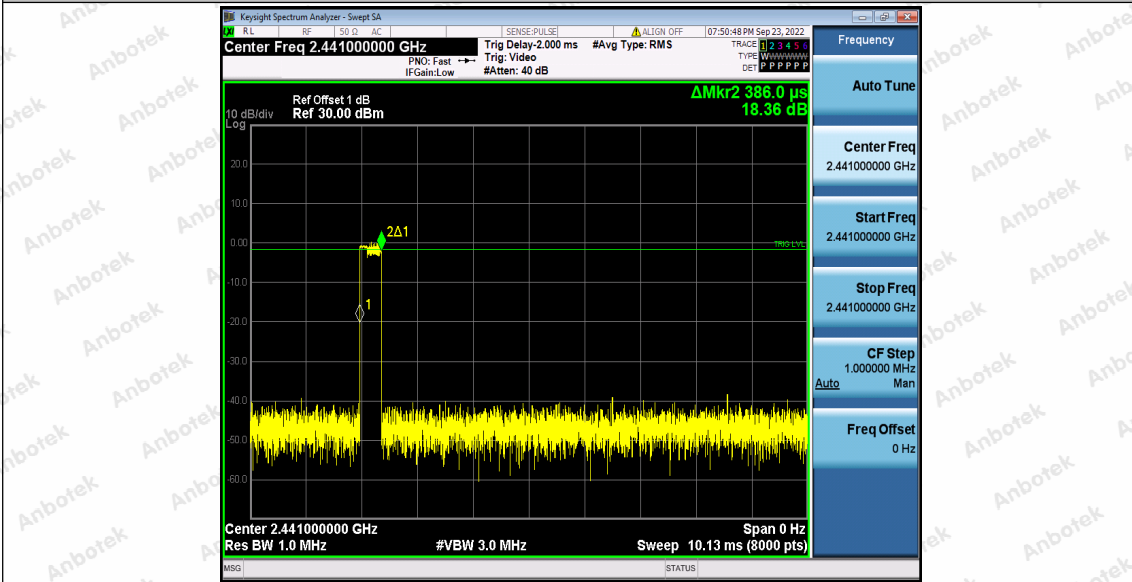

3DH3_Ant1_Hop

Shenzhen Anbotek Compliance Laboratory Limited

Address: 1/F., Building D, Sogood Science and Technology Park, Sanwei Community, Hangcheng Street, Bao'an District, Shenzhen, Guangdong, China.
Tel: (86) 0755-26066440 Fax: (86) 0755-26014772 Email: service@anbotek.com

Hotline
400-003-0500
www.anbotek.com.cn