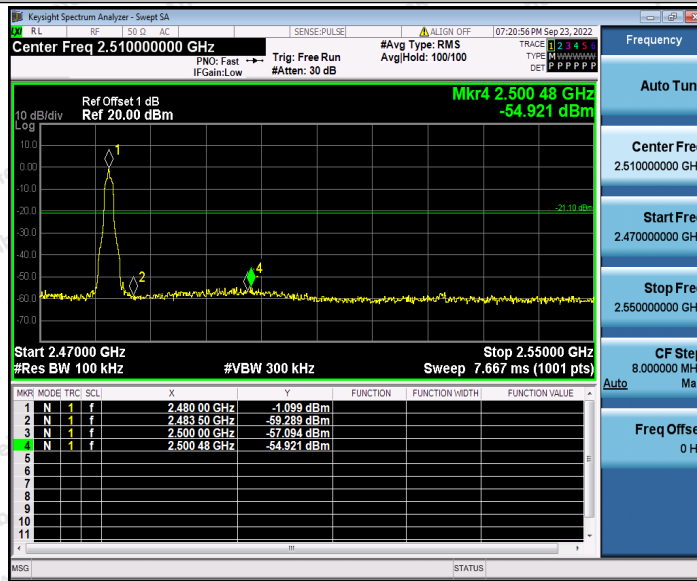

2DH5_Ant1_High_2480