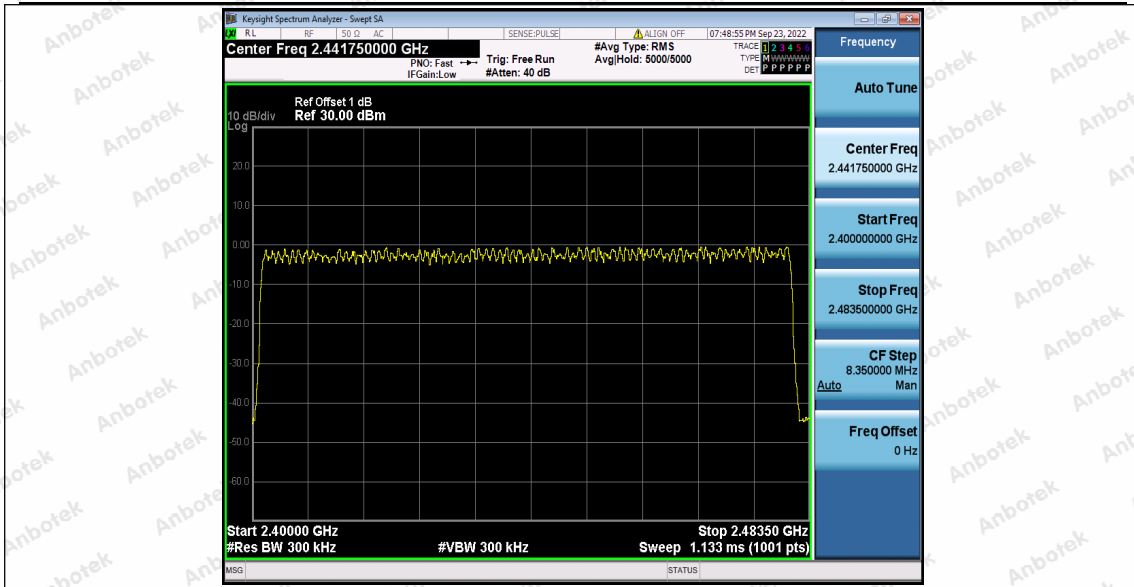

Shenzhen Anbotek Compliance Laboratory Limited

Address: 1/F., Building D, Sogood Science and Technology Park, Sanwei Community, Hangcheng Street, Bao'an District, Shenzhen, Guangdong, China.
Tel: (86) 0755-26066440 Fax: (86) 0755-26014772 Email: service@anbotek.com

Hotline
400-003-0500
www.anbotek.com.cn