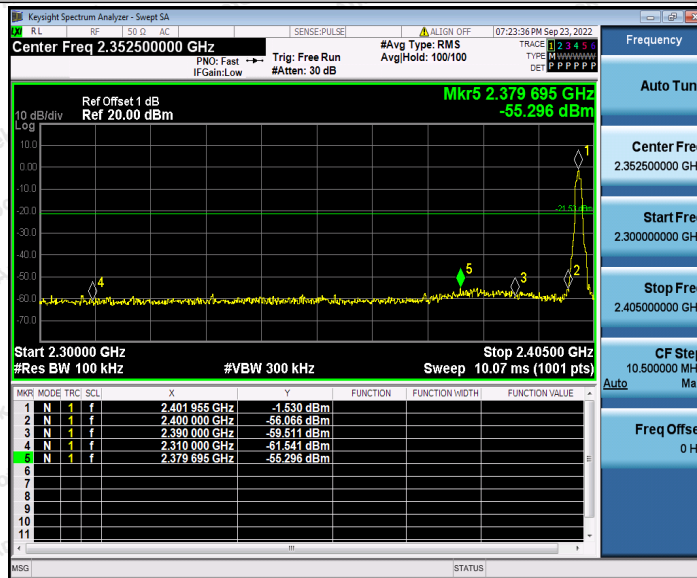

3DH5_Ant1_Low_2402

3DH5_Ant1_High_2480