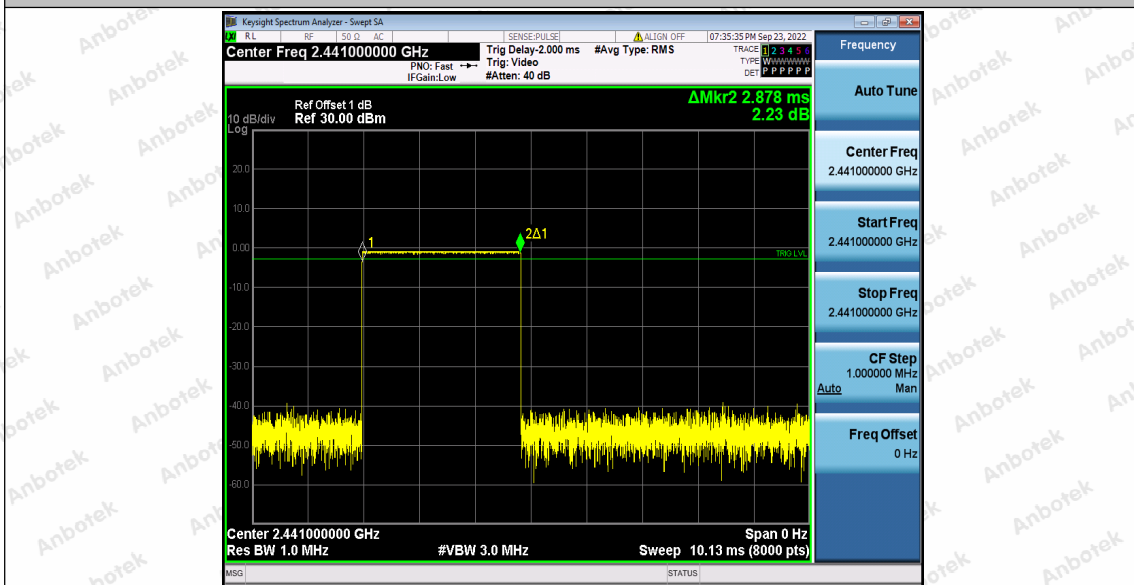

DH5_Ant1_Hop

Shenzhen Anbotek Compliance Laboratory Limited

Address: 1/F., Building D, Sogood Science and Technology Park, Sanwei Community, Hangcheng Street, Bao'an District, Shenzhen, Guangdong, China.
 Tel: (86) 0755-26066440 Fax: (86) 0755-26014772 Email: service@anbotek.com