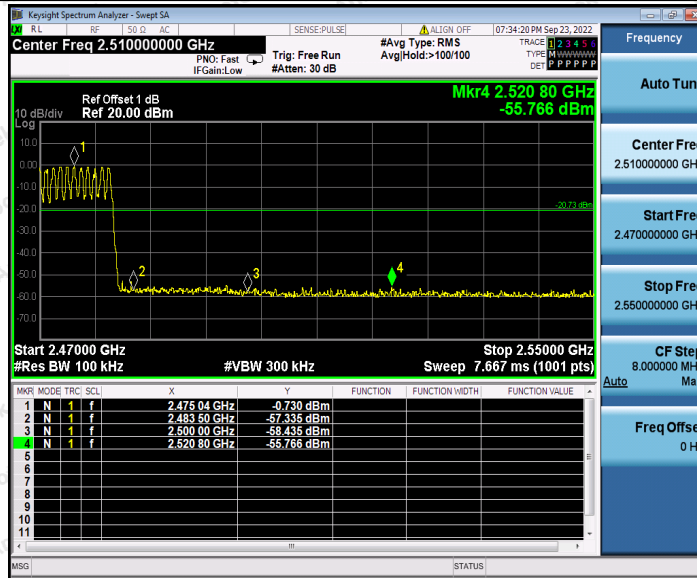

Hotline
400-003-0500
www.anbotek.com.cn

Test Graphs

DH5_Ant1_High_Hop_2480

2DH5_Ant1_Low_2402

Shenzhen Anbotek Compliance Laboratory Limited

Address: 1/F., Building D, Sogood Science and Technology Park, Sanwei Community, Hangcheng Street, Bao'an District, Shenzhen, Guangdong, China.
 Tel: (86) 0755-26066440 Fax: (86) 0755-26014772 Email: service@anbotek.com