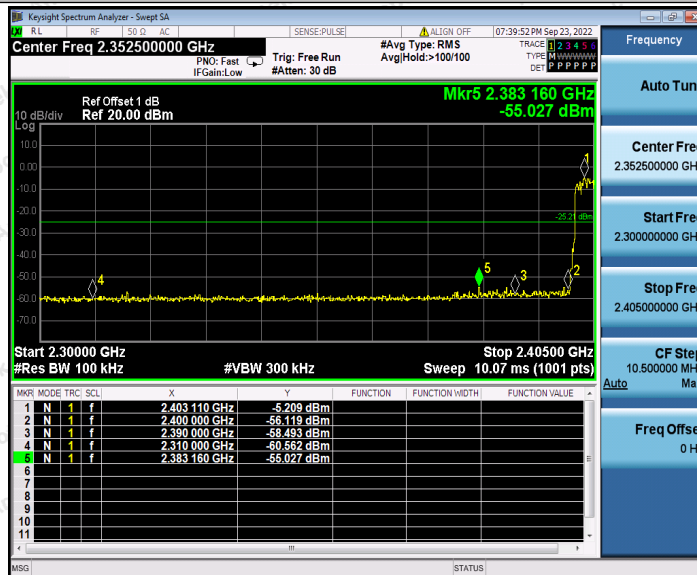

2DH5_Ant1_Low_Hop_2402

2DH5_Ant1_High_Hop_2480

Shenzhen Anbotek Compliance Laboratory Limited

Address: 1/F., Building D, Sogood Science and Technology Park, Sanwei Community, Hangcheng Street, Bao'an District, Shenzhen, Guangdong, China.
Tel: (86) 0755-26066440 Fax: (86) 0755-26014772 Email: service@anbotek.com

Hotline
400-003-0500
www.anbotek.com.cn