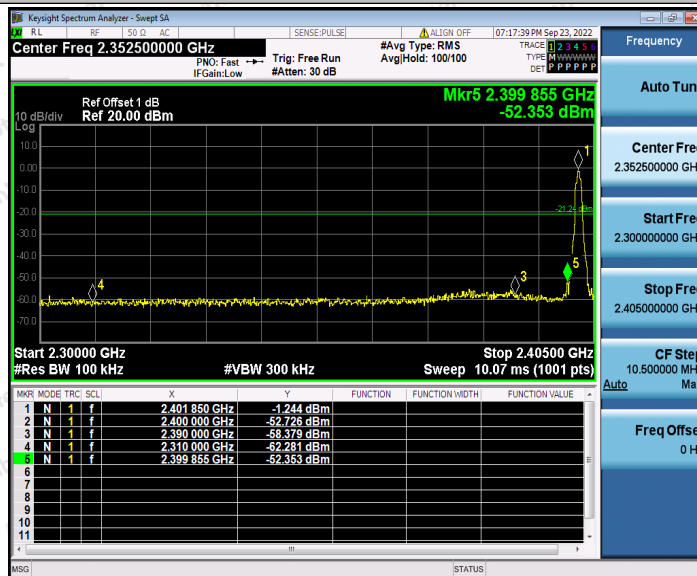

Hotline
400-003-0500
www.anbotek.com.cn

Test Graphs

DH5_Ant1_High_Hop_2480

2DH5_Ant1_Low_2402

Shenzhen Anbotek Compliance Laboratory Limited

Address: 1/F., Building D, Sogood Science and Technology Park, Sanwei Community, Hangcheng Street, Bao'an District, Shenzhen, Guangdong, China.
 Tel: (86) 0755-26066440 Fax: (86) 0755-26014772 Email: service@anbotek.com