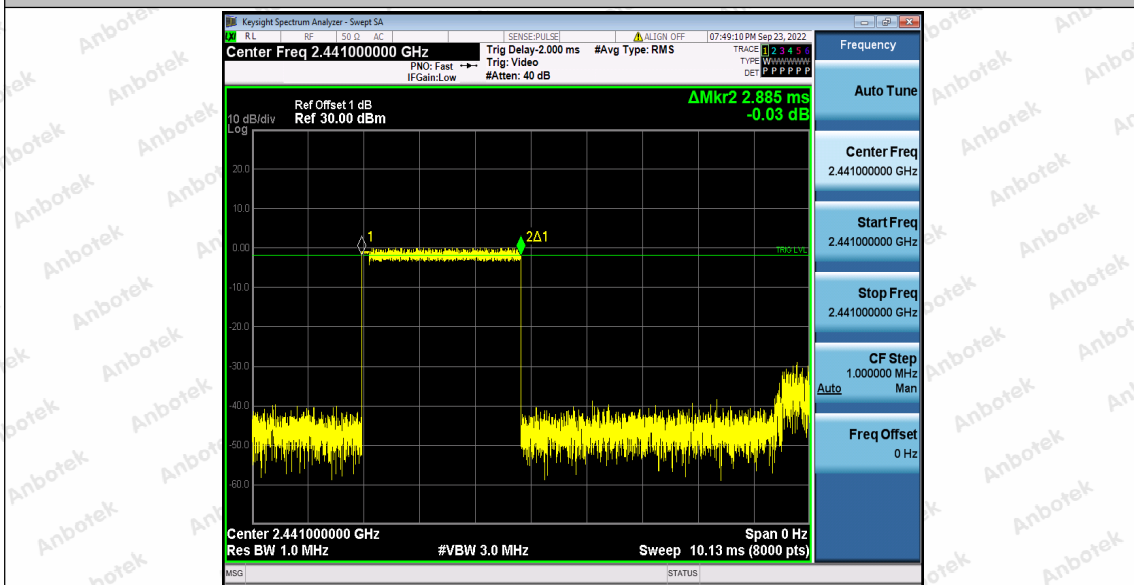

3DH5_Ant1_Hop

Shenzhen Anbotek Compliance Laboratory Limited

Address: 1/F., Building D, Sogood Science and Technology Park, Sanwei Community, Hangcheng Street, Bao'an District, Shenzhen, Guangdong, China.
Tel: (86) 0755-26066440 Fax: (86) 0755-26014772 Email: service@anbotek.com

Hotline 400-003-0500
www.anbotek.com.cn