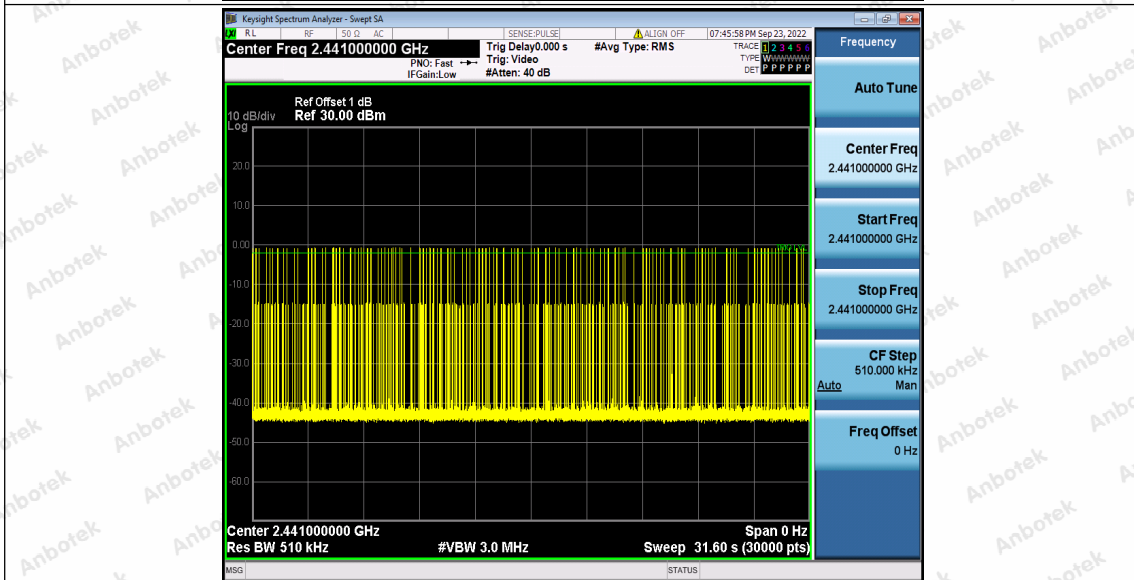

Shenzhen Anbotek Compliance Laboratory Limited

Address: 1/F., Building D, Sogood Science and Technology Park, Sanwei Community, Hangcheng Street, Bao'an District, Shenzhen, Guangdong, China.
Tel: (86) 0755-26066440 Fax: (86) 0755-26014772 Email: service@anbotek.com

Hotline 400-003-0500
www.anbotek.com.cn