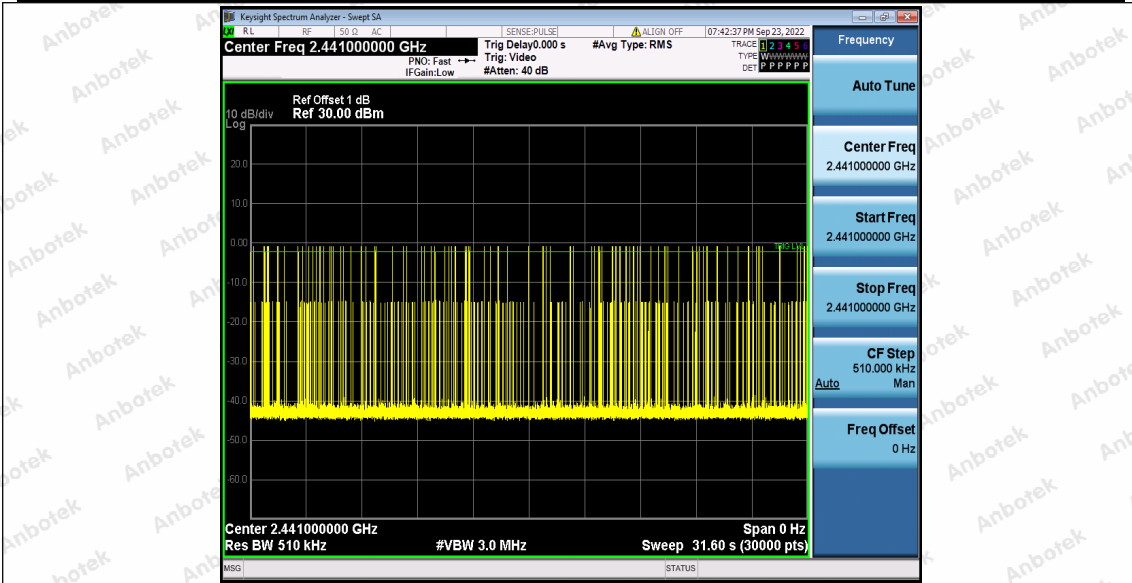

3DH1_Ant1_Hop