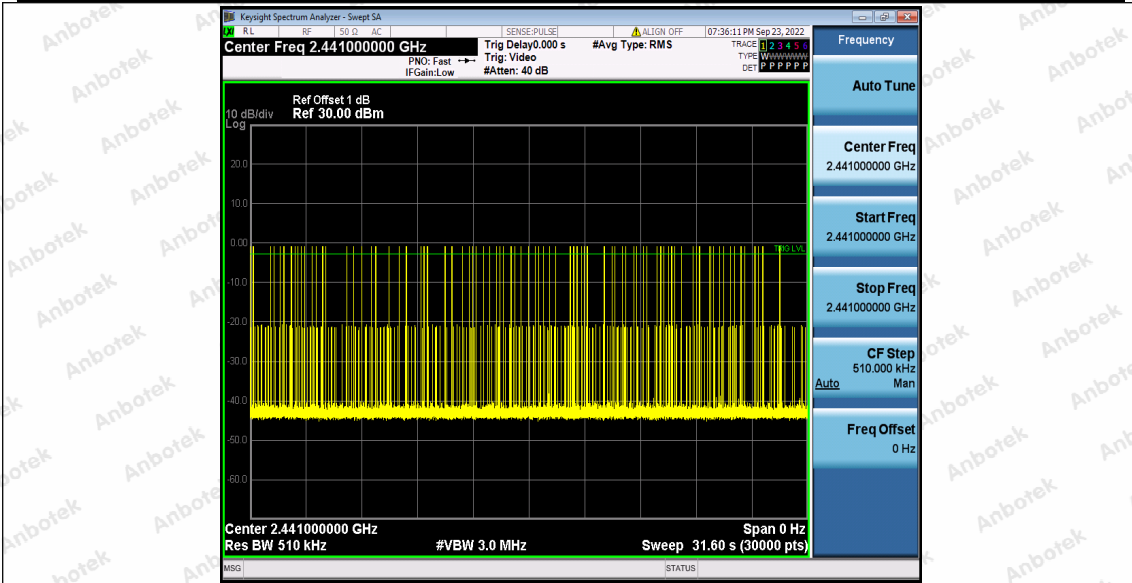

2DH1_Ant1_Hop