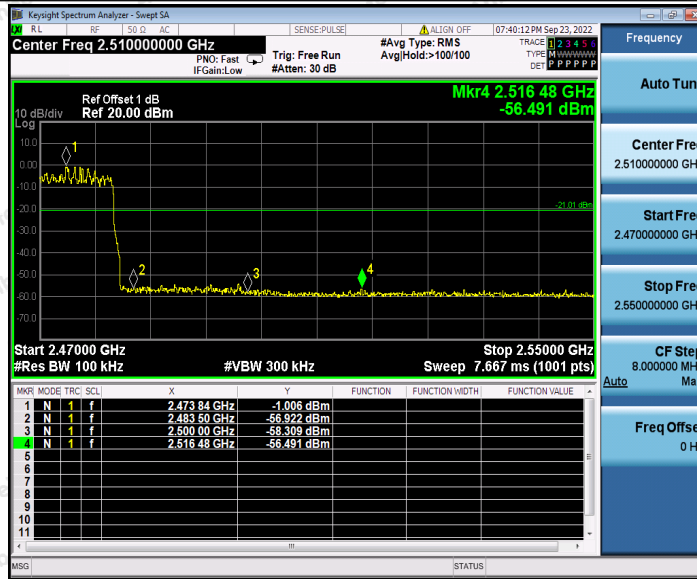

3DH5_Ant1_Low_2402