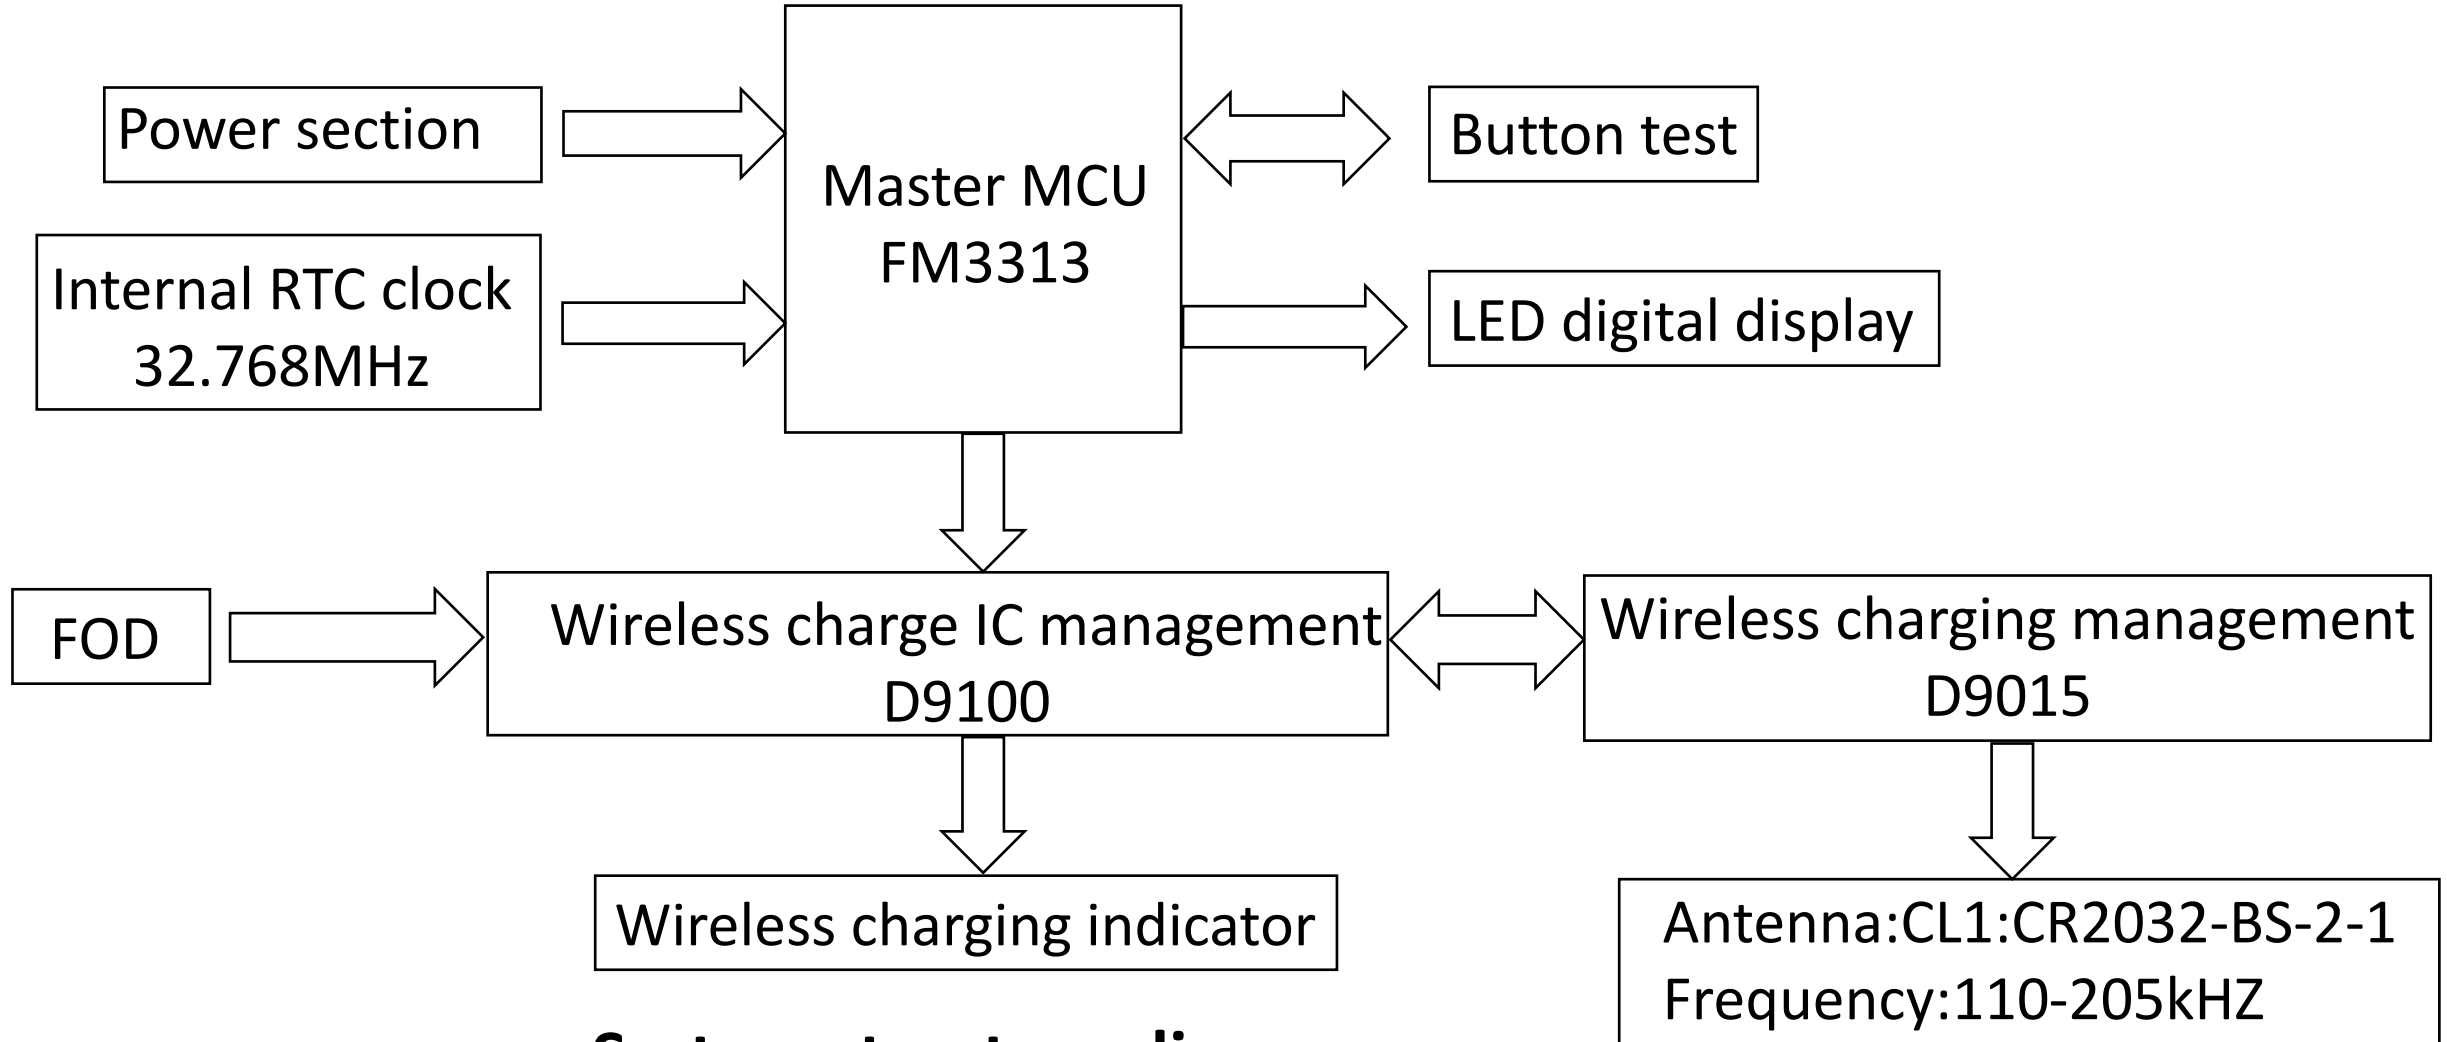

Software design

System structure diagram is as follows:

System structure diagram