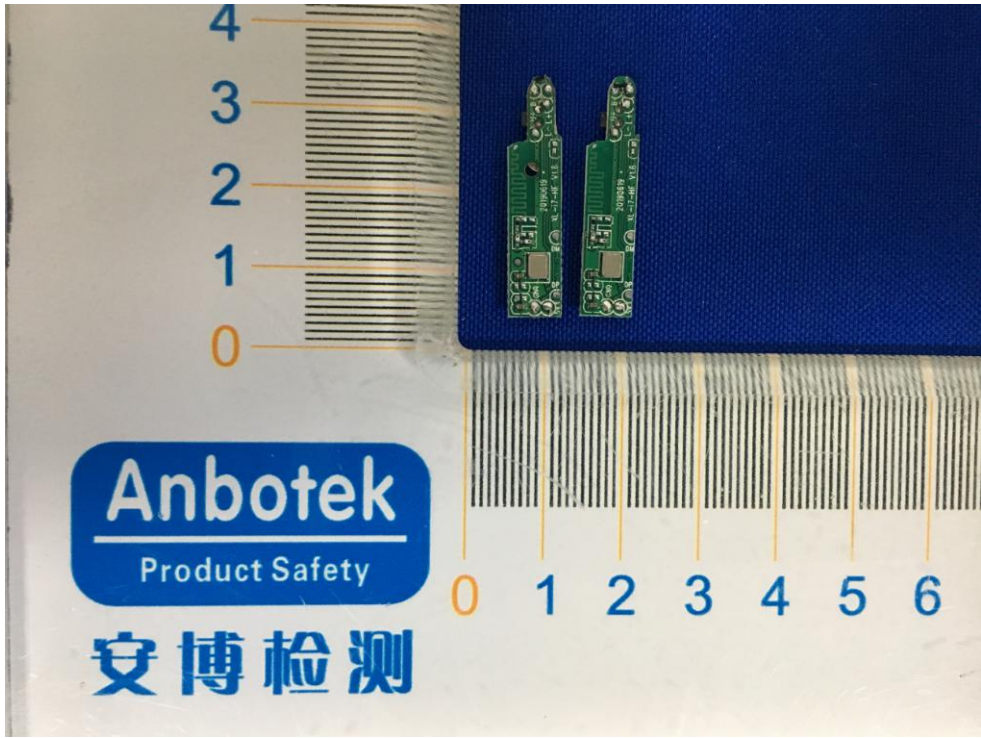

Model Number: V40041WN-DSW

ANT