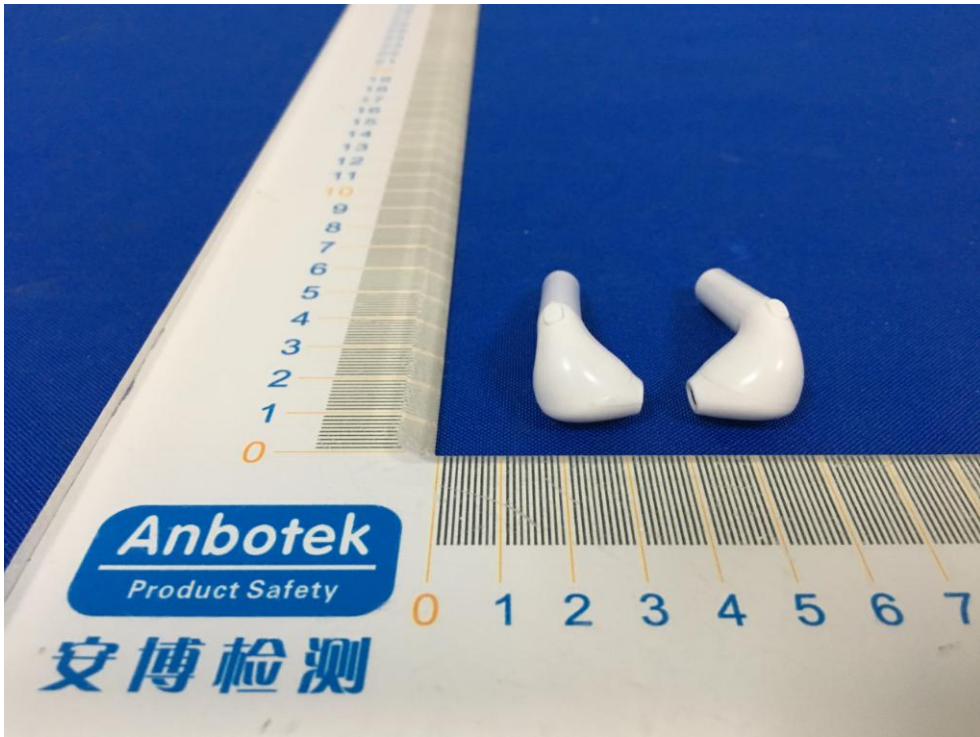

Model Number: V40041WN-DSW

Anbotek

Product Safety

安博检测