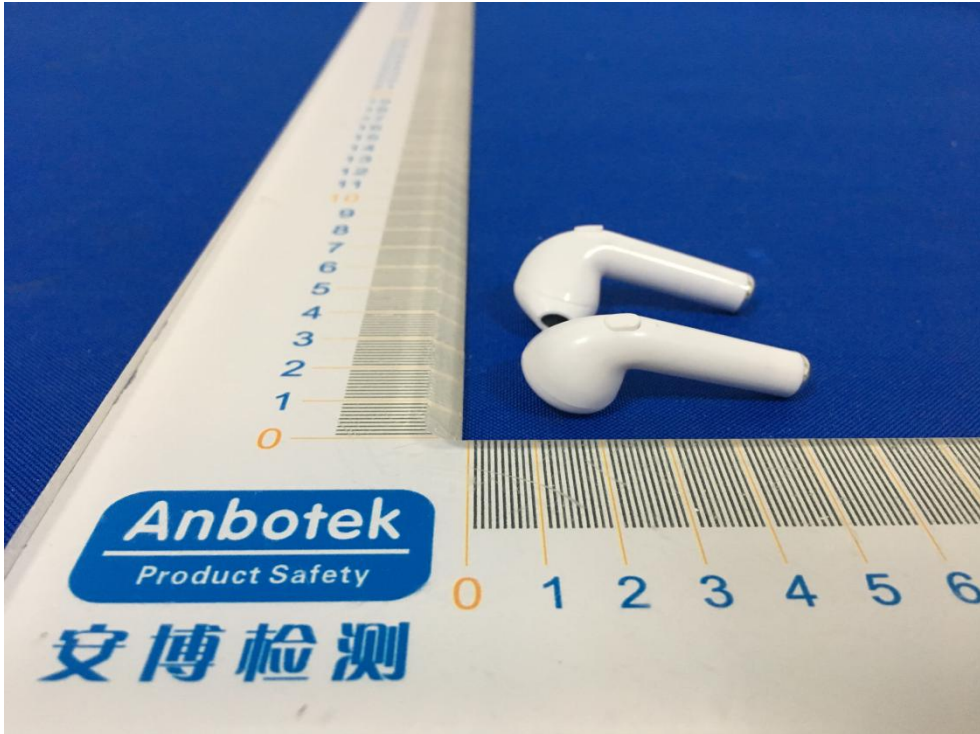

Model Number: V40041WN-DSW

Anbotek

Product Safety

安博检测