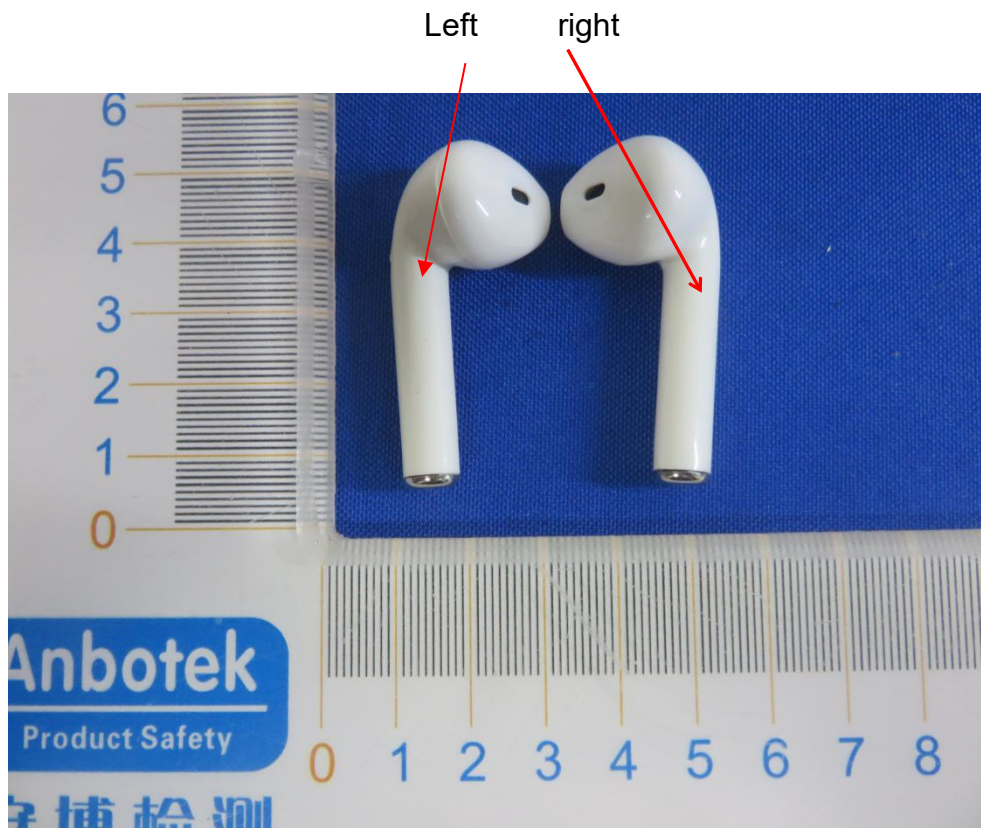

Label Location On EUT

Label

FCC ID: 2AMD814231