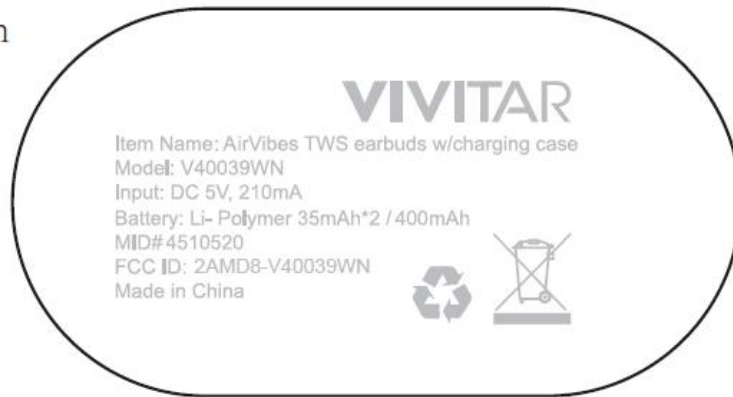

Label:

size: 40*21.3mm

color: 877C

Label location: