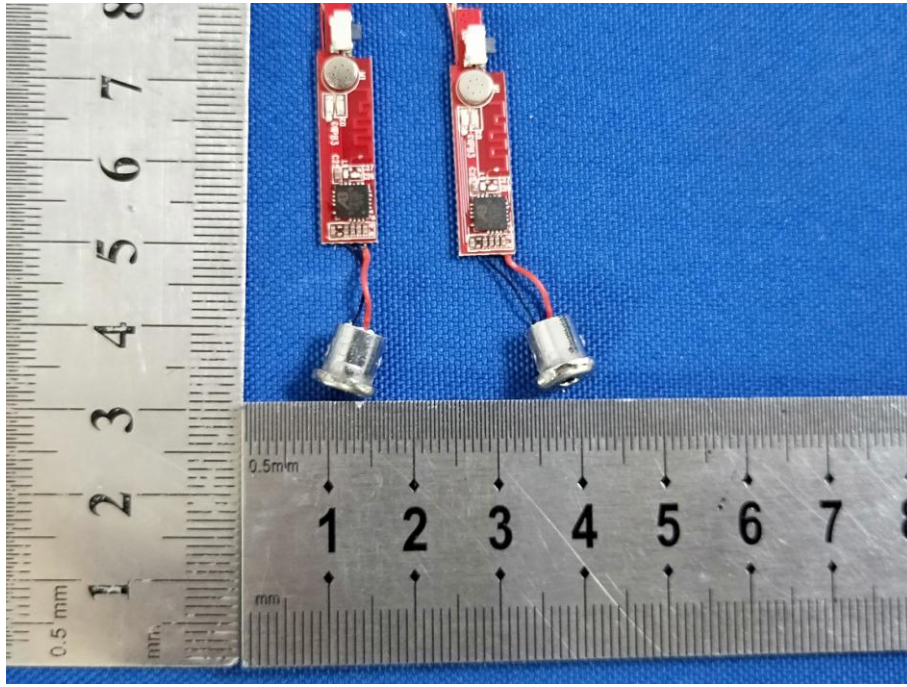

Appendix B: Photographs of EUT

Product: TWS EARBUDS

Model: EP-015

Internal Photos

Antenna