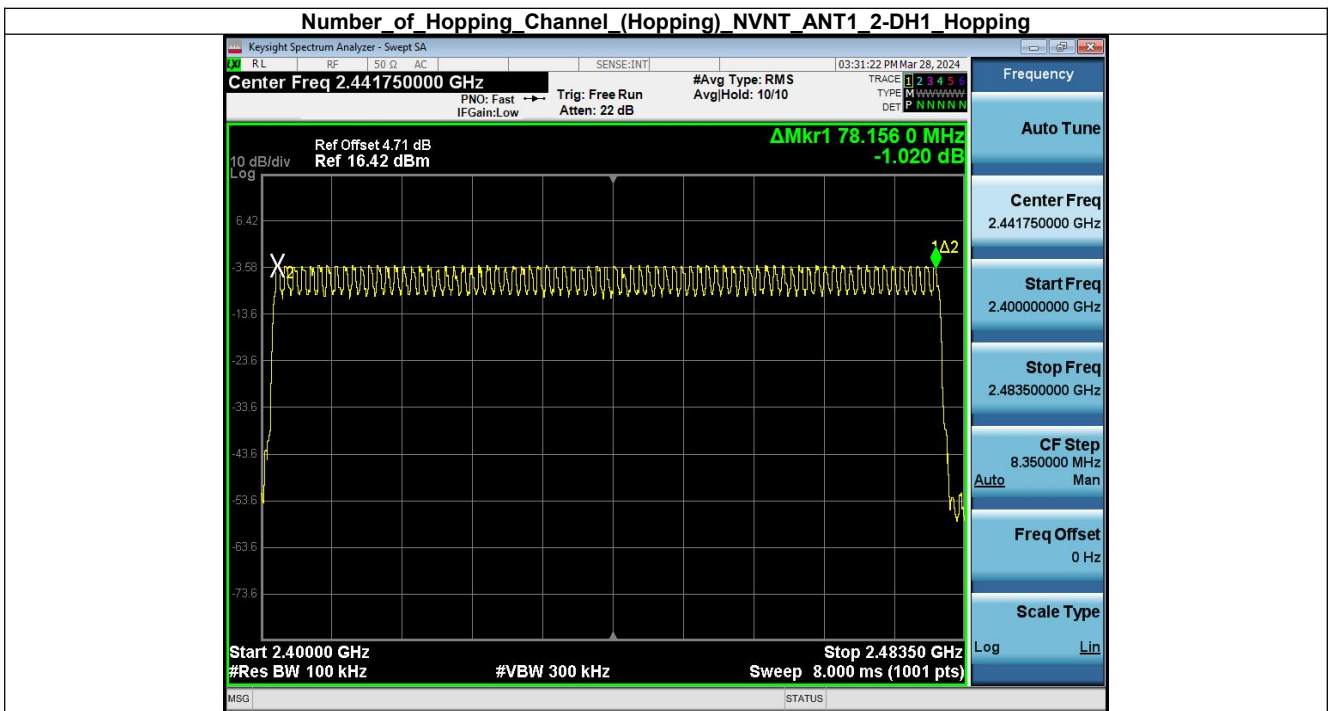

**Carrier Frequencies Separation (Hopping) NVNT\_ANT1\_3-DH1\_Hopping**

Carrier Frequencies Separation (Hopping) NVNT\_ANT1 3-DH1 Hopping

## 7. Number of Hopping Channel (Hopping)

Condition	Antenna	Modulation	Hopping Num	Limit	Result
NVNT	ANT1	1-DH1	79	15	Pass
NVNT	ANT1	2-DH1	79	15	Pass
NVNT	ANT1	3-DH1	79	15	Pass

**Number\_of\_Hopping\_Channel\_(Hopping)\_NVNT\_ANT1\_3-DH1\_Hopping**