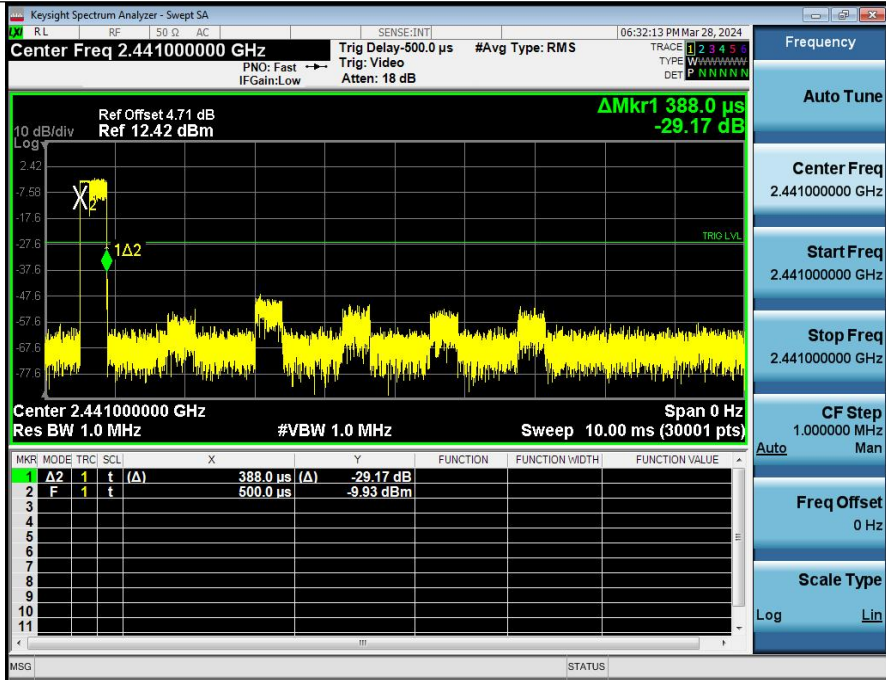

## 8. Dwell Time (Hopping)

Condition	Antenna	Packet Type	Pulse Time(ms)	Hops	Dwell Time(ms)	Limit(s)	Result
NVNT	ANT1	1-DH1	0.377	320.00	120.640	0.40	Pass
NVNT	ANT1	2-DH1	0.387	321.00	124.227	0.40	Pass
NVNT	ANT1	3-DH1	0.388	320.00	124.160	0.40	Pass
NVNT	ANT1	1-DH3	1.633	169.00	275.977	0.40	Pass
NVNT	ANT1	1-DH5	2.881	118.00	339.958	0.40	Pass
NVNT	ANT1	2-DH3	1.639	165.00	270.435	0.40	Pass
NVNT	ANT1	2-DH5	2.887	99.00	285.813	0.40	Pass
NVNT	ANT1	3-DH3	1.638	154.00	252.252	0.40	Pass
NVNT	ANT1	3-DH5	2.889	113.00	326.457	0.40	Pass

**Dwell Time (Hopping) NVNT ANT1 2-DH1 2441 One Burst Time**

Dwell Time (Hopping) NVNT\_ANT1\_2-DH1\_2441\_Accumulated

Dwell Time (Hopping) NVNT\_ANT1\_3-DH1\_2441\_One Burst Time

Dwell Time (Hopping) NVNT\_ANT1\_3-DH1\_2441\_Accumulated