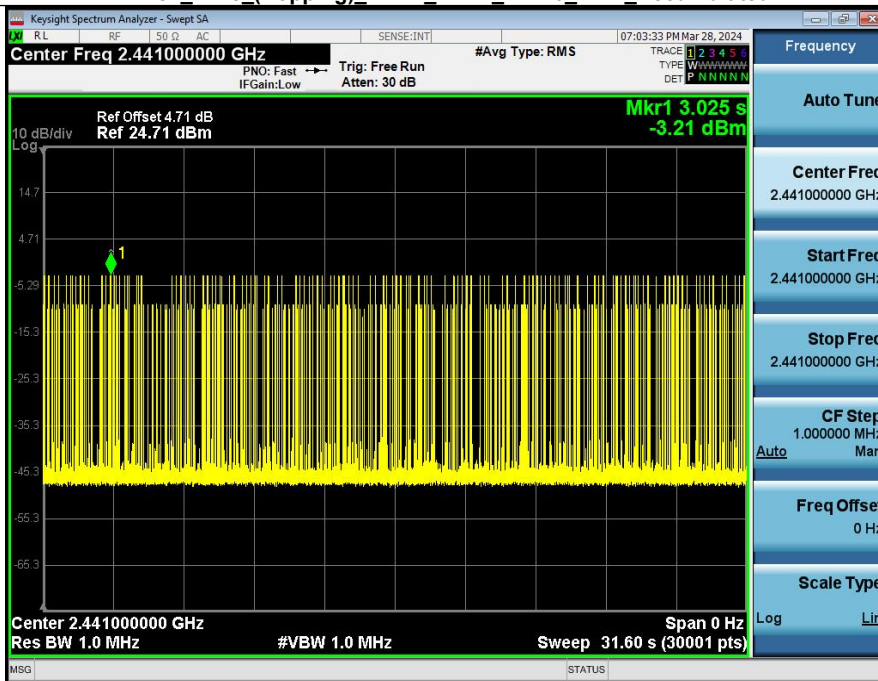

**Dwell Time (Hopping) NVNT ANT1 2-DH1 2441 One Burst Time**

Dwell Time (Hopping) NVNT\_ANT1\_2-DH1\_2441\_Accumulated

Dwell Time (Hopping) NVNT\_ANT1\_3-DH1\_2441\_One Burst Time

Dwell Time (Hopping) NVNT\_ANT1\_3-DH1\_2441\_Accumulated

Dwell Time (Hopping) NVNT\_ANT1\_1-DH3\_2441\_One\_Burst Time

Dwell Time (Hopping) NVNT\_ANT1\_1-DH3\_2441\_Accumulated

Dwell Time (Hopping) NVNT\_ANT1\_1-DH5\_2441\_One\_Burst Time

Dwell Time (Hopping) NVNT\_ANT1\_1-DH5\_2441\_Accumulated