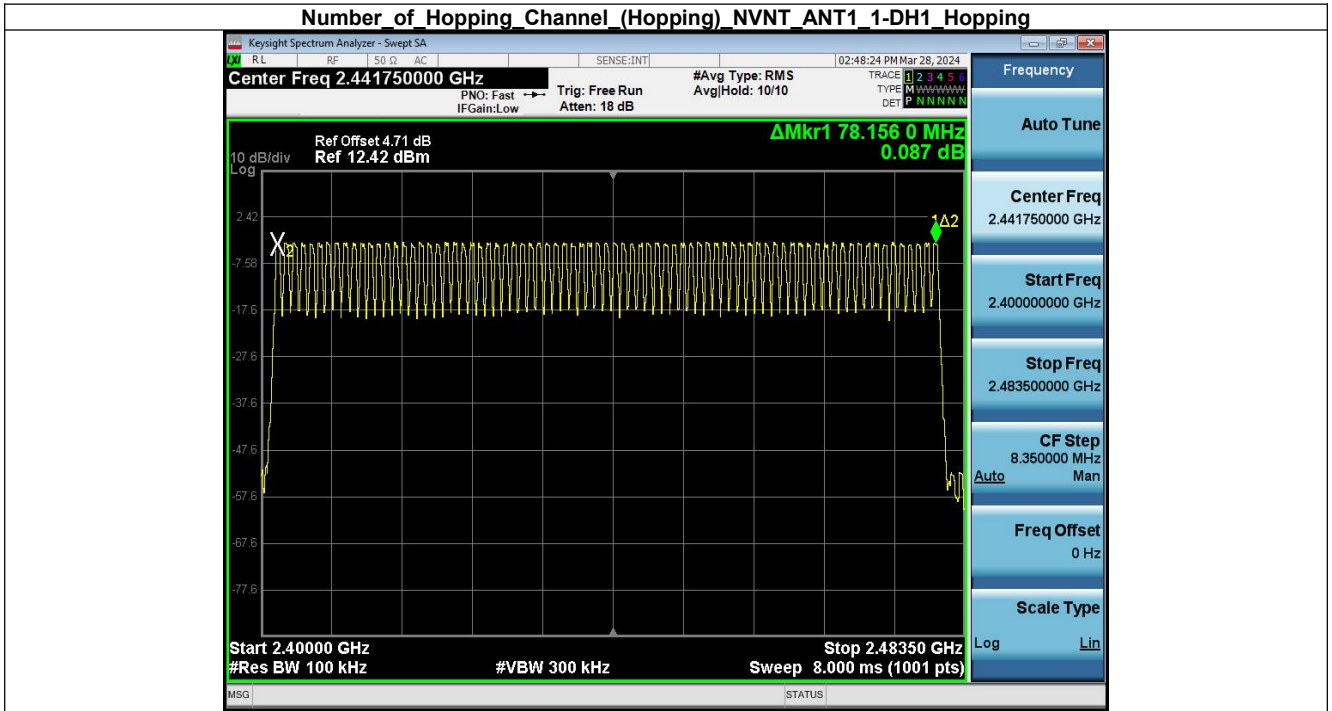

**Carrier Frequencies Separation (Hopping) NVNT\_ANT1\_3-DH1\_Hopping**

Carrier Frequencies Separation (Hopping) NVNT\_ANT1 3-DH1 Hopping

## 7. Number of Hopping Channel (Hopping)

Condition	Antenna	Modulation	Hopping Num	Limit	Result
NVNT	ANT1	1-DH1	79	15	Pass
NVNT	ANT1	2-DH1	79	15	Pass
NVNT	ANT1	3-DH1	79	15	Pass

**Number\_of\_Hopping\_Channel\_(Hopping)\_NVNT\_ANT1\_3-DH1\_Hopping**