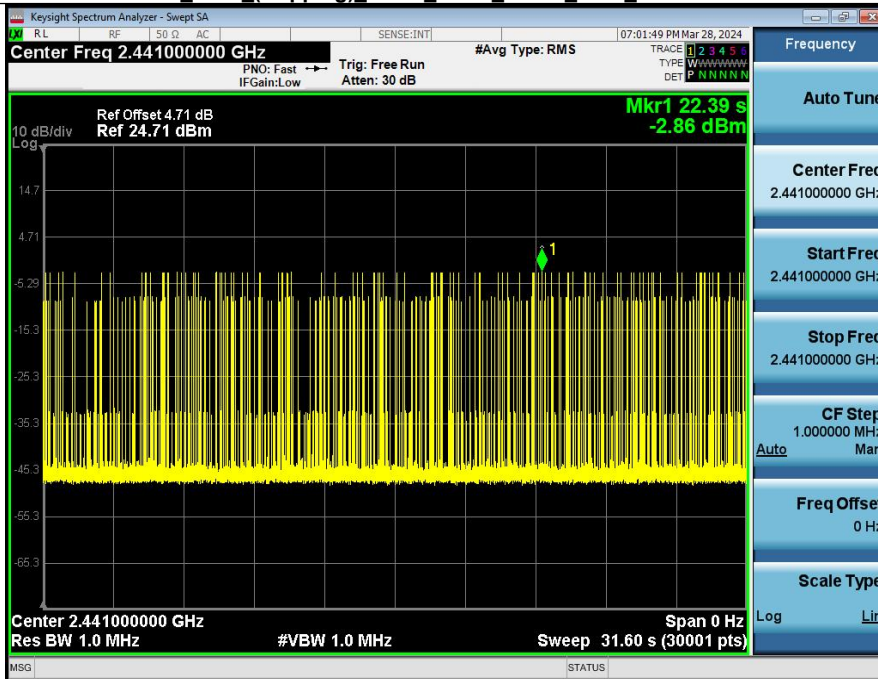

Dwell Time (Hopping) NVNT\_ANT1\_1-DH3\_2441\_One\_Burst Time

Dwell Time (Hopping) NVNT\_ANT1\_1-DH3\_2441\_Accumulated

Dwell Time (Hopping) NVNT\_ANT1\_1-DH5\_2441\_One\_Burst Time

Dwell Time (Hopping) NVNT\_ANT1\_1-DH5\_2441\_Accumulated

Dwell Time (Hopping) NVNT\_ANT1\_2-DH3\_2441\_One Burst Time

Dwell Time (Hopping) NVNT\_ANT1\_2-DH3\_2441\_Accumulated

Dwell Time (Hopping) NVNT\_ANT1\_2-DH5\_2441\_One\_Burst Time

Dwell Time (Hopping) NVNT\_ANT1\_2-DH5\_2441\_Accumulated

Dwell Time (Hopping) NVNT\_ANT1\_3-DH3\_2441\_One\_Burst\_Time

Dwell Time (Hopping) NVNT\_ANT1\_3-DH3\_2441\_Accumulated

Dwell Time (Hopping) NVNT\_ANT1\_3-DH5\_2441\_One\_Burst\_Time

Dwell Time (Hopping) NVNT\_ANT1\_3-DH5\_2441\_Accumulated