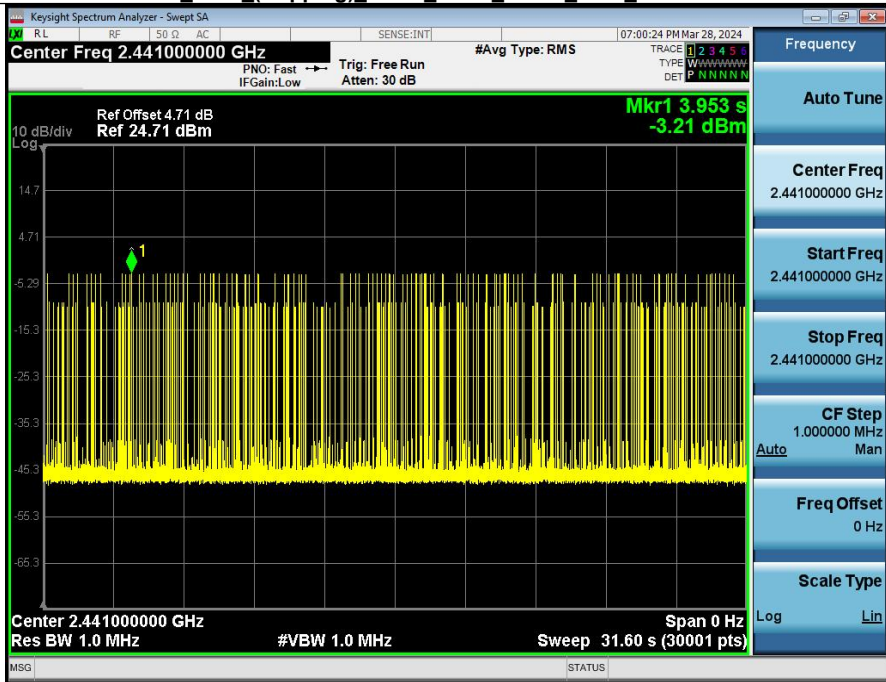

Dwell Time (Hopping) NVNT\_ANT1\_1-DH3\_2441\_One\_Burst Time

Dwell Time (Hopping) NVNT\_ANT1\_1-DH3\_2441\_Accumulated

Dwell Time (Hopping) NVNT\_ANT1\_1-DH5\_2441\_One\_Burst Time

Dwell Time (Hopping) NVNT\_ANT1\_1-DH5\_2441\_Accumulated

Dwell Time (Hopping) NVNT\_ANT1\_2-DH3\_2441\_One Burst Time

Dwell Time (Hopping) NVNT\_ANT1\_2-DH3\_2441\_Accumulated

Dwell Time (Hopping) NVNT\_ANT1\_2-DH5\_2441\_One\_Burst Time

Dwell Time (Hopping) NVNT\_ANT1\_2-DH5\_2441\_Accumulated