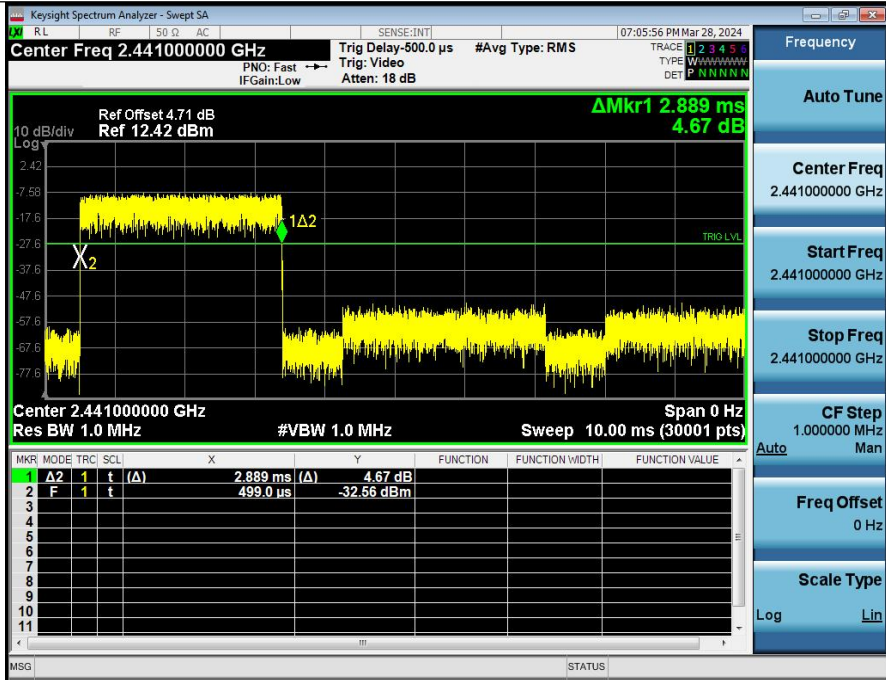

Dwell Time (Hopping) NVNT\_ANT1\_2-DH3\_2441\_One Burst Time

Dwell Time (Hopping) NVNT\_ANT1\_2-DH3\_2441\_Accumulated

Dwell Time (Hopping) NVNT\_ANT1\_2-DH5\_2441\_One\_Burst Time

Dwell Time (Hopping) NVNT\_ANT1\_2-DH5\_2441\_Accumulated

Dwell Time (Hopping) NVNT\_ANT1\_3-DH3\_2441\_One\_Burst\_Time

Dwell Time (Hopping) NVNT\_ANT1\_3-DH3\_2441\_Accumulated

Dwell Time (Hopping) NVNT\_ANT1\_3-DH5\_2441\_One\_Burst\_Time

Dwell Time (Hopping) NVNT\_ANT1\_3-DH5\_2441\_Accumulated