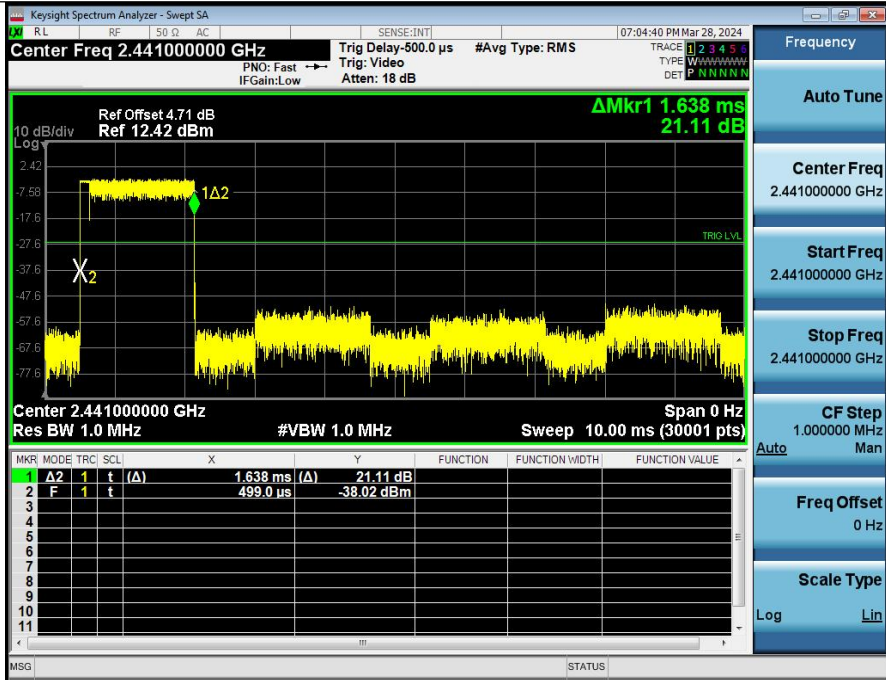

Dwell Time (Hopping) NVNT\_ANT1\_2-DH3\_2441\_One Burst Time

Dwell Time (Hopping) NVNT\_ANT1\_2-DH3\_2441\_Accumulated

Dwell Time (Hopping) NVNT\_ANT1\_2-DH5\_2441\_One\_Burst Time

Dwell Time (Hopping) NVNT\_ANT1\_2-DH5\_2441\_Accumulated

Dwell Time (Hopping) NVNT\_ANT1\_3-DH3\_2441\_One\_Burst\_Time

Dwell Time (Hopping) NVNT\_ANT1\_3-DH3\_2441\_Accumulated

Dwell Time (Hopping) NVNT\_ANT1\_3-DH5\_2441\_One\_Burst\_Time

Dwell Time (Hopping) NVNT\_ANT1\_3-DH5\_2441\_Accumulated