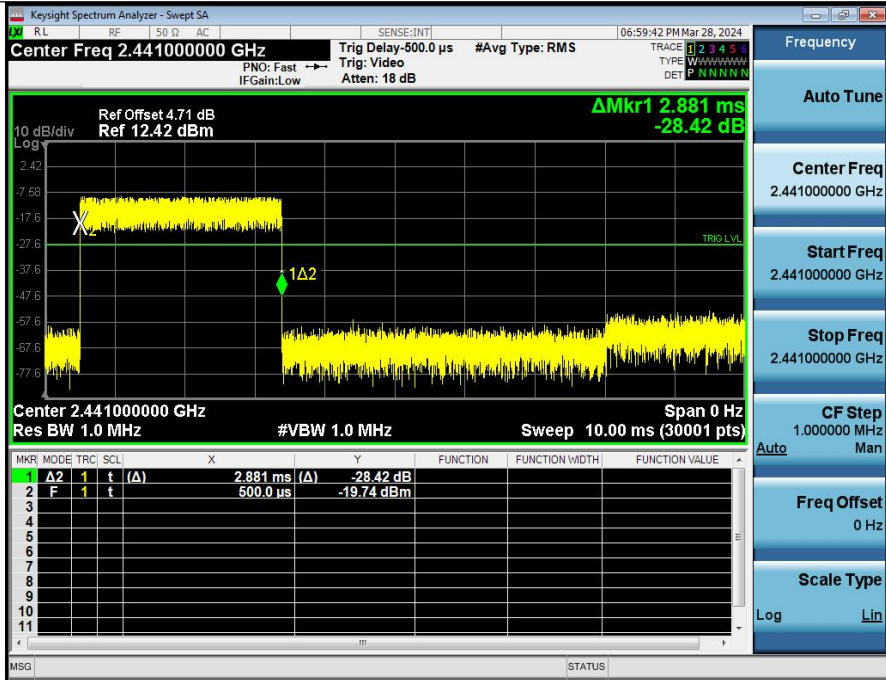

Dwell Time (Hopping) NVNT\_ANT1\_1-DH3\_2441\_One\_Burst Time

Dwell Time (Hopping) NVNT\_ANT1\_1-DH3\_2441\_Accumulated

Dwell Time (Hopping) NVNT\_ANT1\_1-DH5\_2441\_One\_Burst Time

Dwell Time (Hopping) NVNT\_ANT1\_1-DH5\_2441\_Accumulated

Dwell Time (Hopping) NVNT\_ANT1\_2-DH3\_2441\_One Burst Time

Dwell Time (Hopping) NVNT\_ANT1\_2-DH3\_2441\_Accumulated

Dwell Time (Hopping) NVNT\_ANT1\_2-DH5\_2441\_One\_Burst Time

Dwell Time (Hopping) NVNT\_ANT1\_2-DH5\_2441\_Accumulated