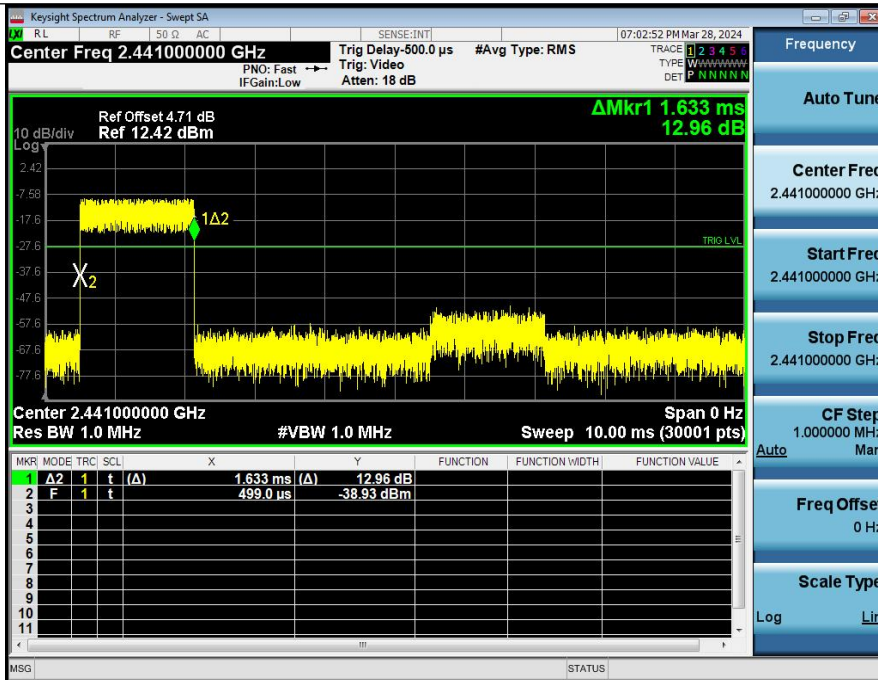

**Dwell Time (Hopping) NVNT ANT1 2-DH1 2441 One Burst Time**

Dwell Time (Hopping) NVNT\_ANT1\_2-DH1\_2441\_Accumulated

Dwell Time (Hopping) NVNT\_ANT1\_3-DH1\_2441\_One Burst Time

Dwell Time (Hopping) NVNT\_ANT1\_3-DH1\_2441\_Accumulated

Dwell Time (Hopping) NVNT\_ANT1\_1-DH3\_2441\_One\_Burst Time

Dwell Time (Hopping) NVNT\_ANT1\_1-DH3\_2441\_Accumulated

Dwell Time (Hopping) NVNT\_ANT1\_1-DH5\_2441\_One\_Burst Time

Dwell Time (Hopping) NVNT\_ANT1\_1-DH5\_2441\_Accumulated