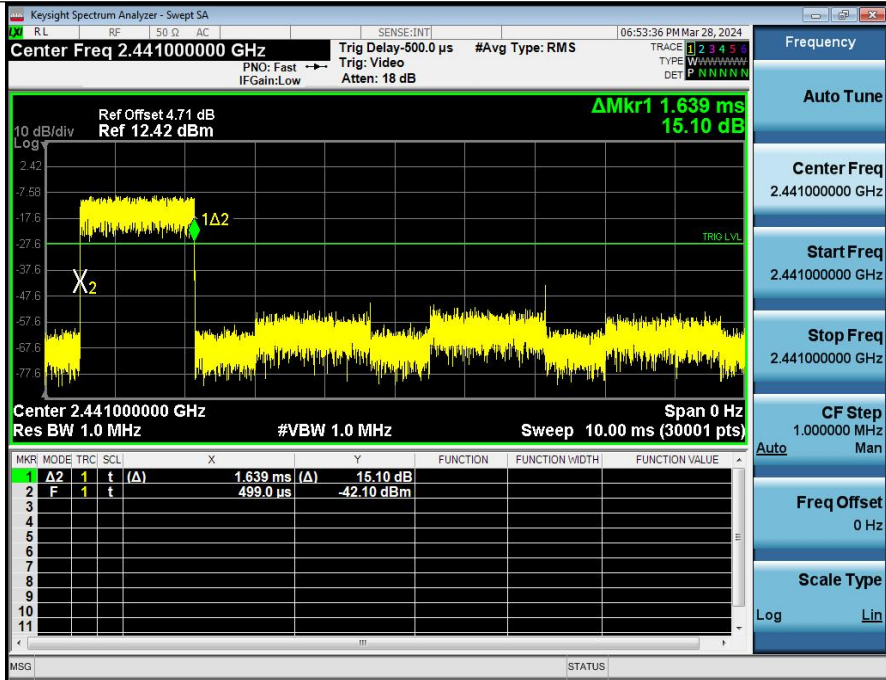

Dwell Time (Hopping) NVNT\_ANT1\_1-DH3\_2441\_One\_Burst Time

Dwell Time (Hopping) NVNT\_ANT1\_1-DH3\_2441\_Accumulated

Dwell Time (Hopping) NVNT\_ANT1\_1-DH5\_2441\_One\_Burst Time

Dwell Time (Hopping) NVNT\_ANT1\_1-DH5\_2441\_Accumulated

Dwell Time (Hopping) NVNT\_ANT1\_2-DH3\_2441\_One Burst Time

Dwell Time (Hopping) NVNT\_ANT1\_2-DH3\_2441\_Accumulated

Dwell Time (Hopping) NVNT\_ANT1\_2-DH5\_2441\_One\_Burst Time

Dwell Time (Hopping) NVNT\_ANT1\_2-DH5\_2441\_Accumulated