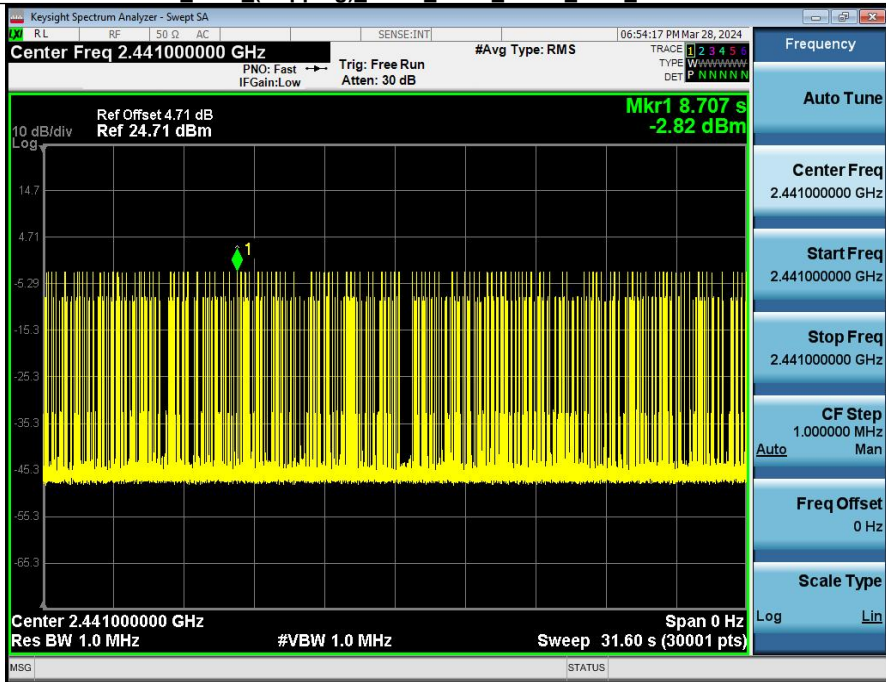

**Dwell Time (Hopping) NVNT ANT1 2-DH1 2441 One Burst Time**

Dwell Time (Hopping) NVNT\_ANT1\_2-DH1\_2441\_Accumulated

Dwell Time (Hopping) NVNT\_ANT1\_3-DH1\_2441\_One Burst Time

Dwell Time (Hopping) NVNT\_ANT1\_3-DH1\_2441\_Accumulated

Dwell Time (Hopping) NVNT\_ANT1\_1-DH3\_2441\_One\_Burst Time

Dwell Time (Hopping) NVNT\_ANT1\_1-DH3\_2441\_Accumulated

Dwell Time (Hopping) NVNT\_ANT1\_1-DH5\_2441\_One\_Burst Time

Dwell Time (Hopping) NVNT\_ANT1\_1-DH5\_2441\_Accumulated

Dwell Time (Hopping) NVNT\_ANT1\_2-DH3\_2441\_One Burst Time

Dwell Time (Hopping) NVNT\_ANT1\_2-DH3\_2441\_Accumulated

Dwell Time (Hopping) NVNT\_ANT1\_2-DH5\_2441\_One\_Burst Time

Dwell Time (Hopping) NVNT\_ANT1\_2-DH5\_2441\_Accumulated