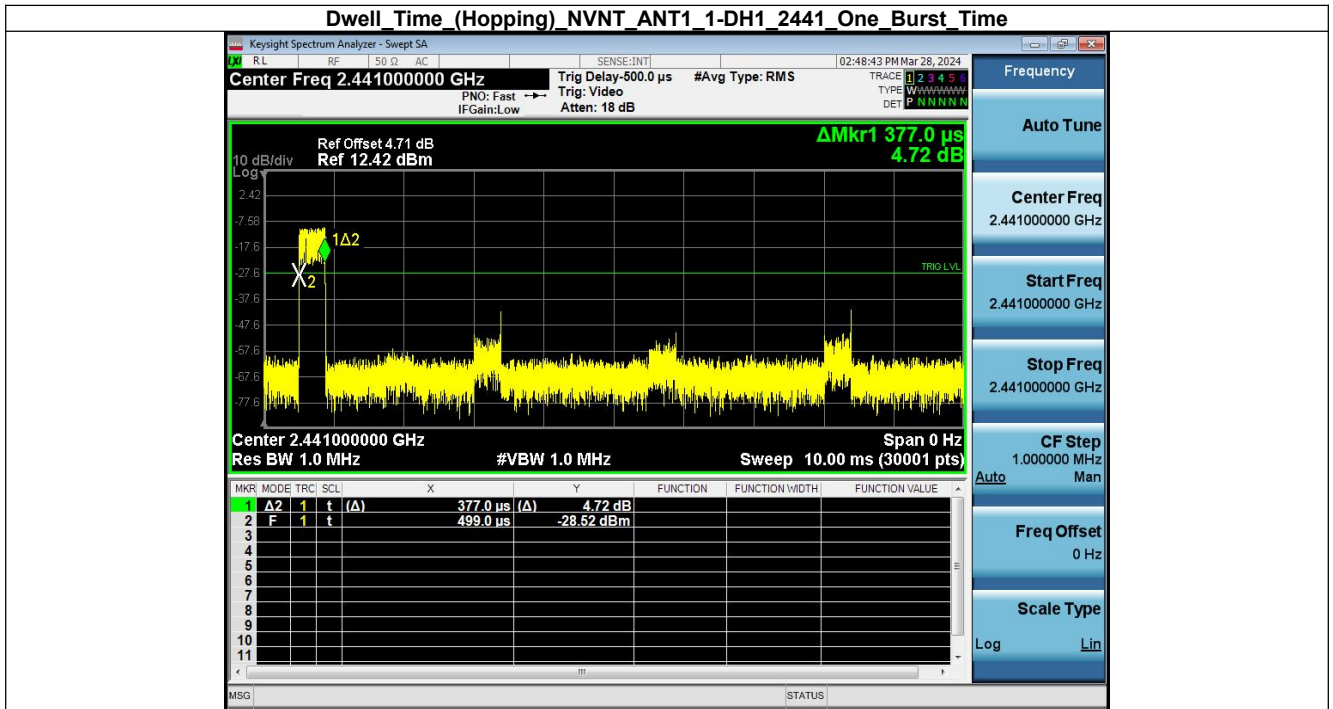

## 7. Number of Hopping Channel (Hopping)

Condition	Antenna	Modulation	Hopping Num	Limit	Result
NVNT	ANT1	1-DH1	79	15	Pass
NVNT	ANT1	2-DH1	79	15	Pass
NVNT	ANT1	3-DH1	79	15	Pass

**Number\_of\_Hopping\_Channel\_(Hopping)\_NVNT\_ANT1\_3-DH1\_Hopping**

## 8. Dwell Time (Hopping)

Condition	Antenna	Packet Type	Pulse Time(ms)	Hops	Dwell Time(ms)	Limit(s)	Result
NVNT	ANT1	1-DH1	0.377	320.00	120.640	0.40	Pass
NVNT	ANT1	2-DH1	0.387	321.00	124.227	0.40	Pass
NVNT	ANT1	3-DH1	0.388	320.00	124.160	0.40	Pass
NVNT	ANT1	1-DH3	1.633	169.00	275.977	0.40	Pass
NVNT	ANT1	1-DH5	2.881	118.00	339.958	0.40	Pass
NVNT	ANT1	2-DH3	1.639	165.00	270.435	0.40	Pass
NVNT	ANT1	2-DH5	2.887	99.00	285.813	0.40	Pass
NVNT	ANT1	3-DH3	1.638	154.00	252.252	0.40	Pass
NVNT	ANT1	3-DH5	2.889	113.00	326.457	0.40	Pass