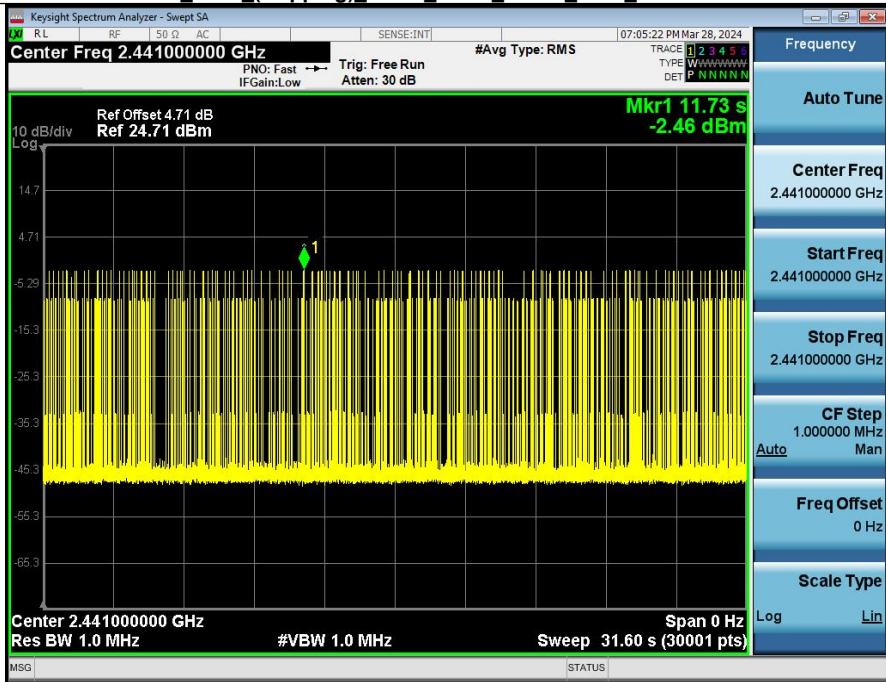

Dwell Time (Hopping) NVNT\_ANT1\_1-DH3\_2441\_One\_Burst Time

Dwell Time (Hopping) NVNT\_ANT1\_1-DH3\_2441\_Accumulated

Dwell Time (Hopping) NVNT\_ANT1\_1-DH5\_2441\_One\_Burst Time

Dwell Time (Hopping) NVNT\_ANT1\_1-DH5\_2441\_Accumulated

Dwell Time (Hopping) NVNT\_ANT1\_2-DH3\_2441\_One Burst Time

Dwell Time (Hopping) NVNT\_ANT1\_2-DH3\_2441\_Accumulated

Dwell Time (Hopping) NVNT\_ANT1\_2-DH5\_2441\_One\_Burst Time

Dwell Time (Hopping) NVNT\_ANT1\_2-DH5\_2441\_Accumulated

Dwell Time (Hopping) NVNT\_ANT1\_3-DH3\_2441\_One\_Burst\_Time

Dwell Time (Hopping) NVNT\_ANT1\_3-DH3\_2441\_Accumulated

Dwell Time (Hopping) NVNT\_ANT1\_3-DH5\_2441\_One\_Burst\_Time

Dwell Time (Hopping) NVNT\_ANT1\_3-DH5\_2441\_Accumulated