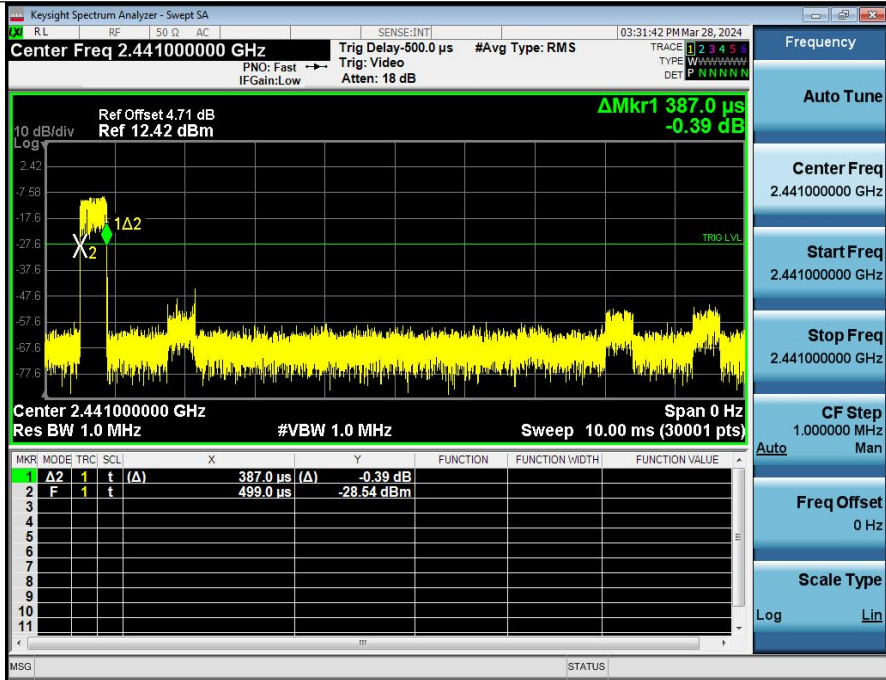

Dwell Time (Hopping) NVNT ANT1 2-DH1 2441 One Burst Time