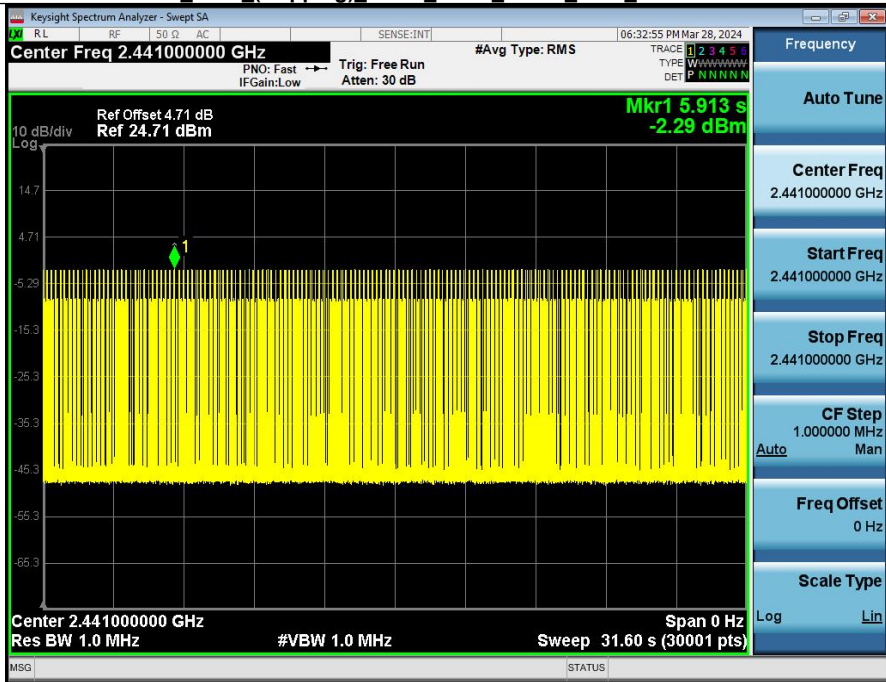

**Dwell Time (Hopping) NVNT ANT1 2-DH1 2441 One Burst Time**

Dwell Time (Hopping) NVNT\_ANT1\_2-DH1\_2441\_Accumulated

Dwell Time (Hopping) NVNT\_ANT1\_3-DH1\_2441\_One Burst Time

Dwell Time (Hopping) NVNT\_ANT1\_3-DH1\_2441\_Accumulated

Dwell Time (Hopping) NVNT\_ANT1\_1-DH3\_2441\_One\_Burst Time

Dwell Time (Hopping) NVNT\_ANT1\_1-DH3\_2441\_Accumulated

Dwell Time (Hopping) NVNT\_ANT1\_1-DH5\_2441\_One\_Burst Time

Dwell Time (Hopping) NVNT\_ANT1\_1-DH5\_2441\_Accumulated