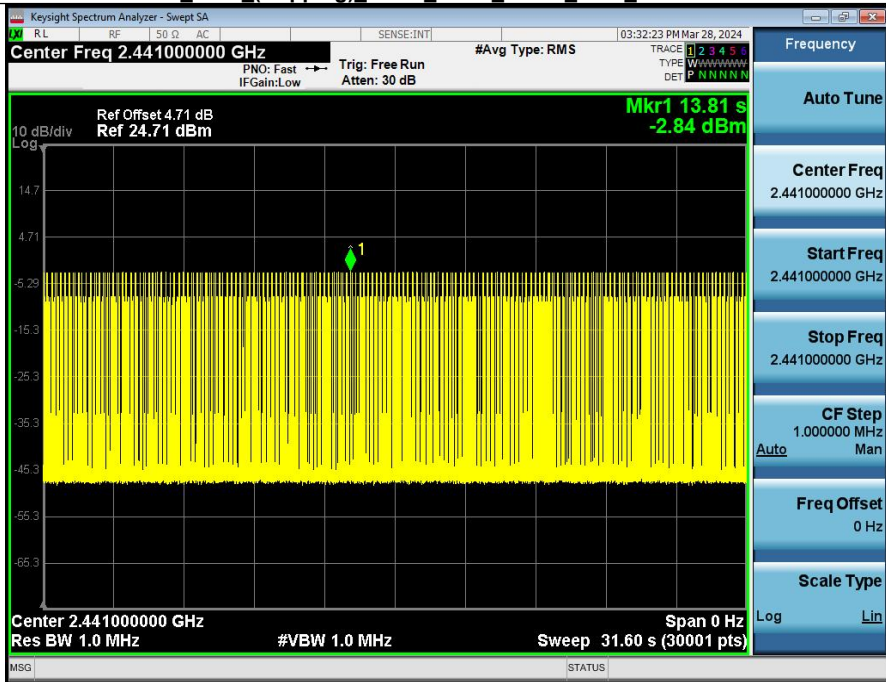

## 8. Dwell Time (Hopping)

Condition	Antenna	Packet Type	Pulse Time(ms)	Hops	Dwell Time(ms)	Limit(s)	Result
NVNT	ANT1	1-DH1	0.377	320.00	120.640	0.40	Pass
NVNT	ANT1	2-DH1	0.387	321.00	124.227	0.40	Pass
NVNT	ANT1	3-DH1	0.388	320.00	124.160	0.40	Pass
NVNT	ANT1	1-DH3	1.633	169.00	275.977	0.40	Pass
NVNT	ANT1	1-DH5	2.881	118.00	339.958	0.40	Pass
NVNT	ANT1	2-DH3	1.639	165.00	270.435	0.40	Pass
NVNT	ANT1	2-DH5	2.887	99.00	285.813	0.40	Pass
NVNT	ANT1	3-DH3	1.638	154.00	252.252	0.40	Pass
NVNT	ANT1	3-DH5	2.889	113.00	326.457	0.40	Pass

**Dwell Time (Hopping) NVNT ANT1 2-DH1 2441 One Burst Time**

Dwell Time (Hopping) NVNT\_ANT1\_2-DH1\_2441\_Accumulated

Dwell Time (Hopping) NVNT\_ANT1\_3-DH1\_2441\_One Burst Time

Dwell Time (Hopping) NVNT\_ANT1\_3-DH1\_2441\_Accumulated