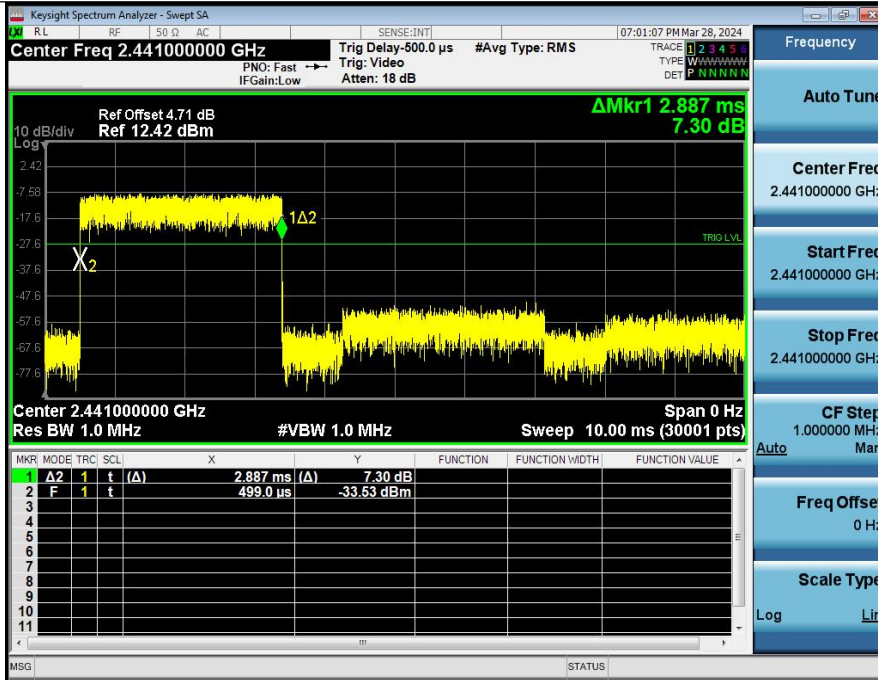

Dwell Time (Hopping) NVNT\_ANT1\_1-DH3\_2441\_One\_Burst Time

Dwell Time (Hopping) NVNT\_ANT1\_1-DH3\_2441\_Accumulated

Dwell Time (Hopping) NVNT\_ANT1\_1-DH5\_2441\_One\_Burst Time

Dwell Time (Hopping) NVNT\_ANT1\_1-DH5\_2441\_Accumulated

Dwell Time (Hopping) NVNT\_ANT1\_2-DH3\_2441\_One Burst Time

Dwell Time (Hopping) NVNT\_ANT1\_2-DH3\_2441\_Accumulated

Dwell Time (Hopping) NVNT\_ANT1\_2-DH5\_2441\_One\_Burst Time

Dwell Time (Hopping) NVNT\_ANT1\_2-DH5\_2441\_Accumulated