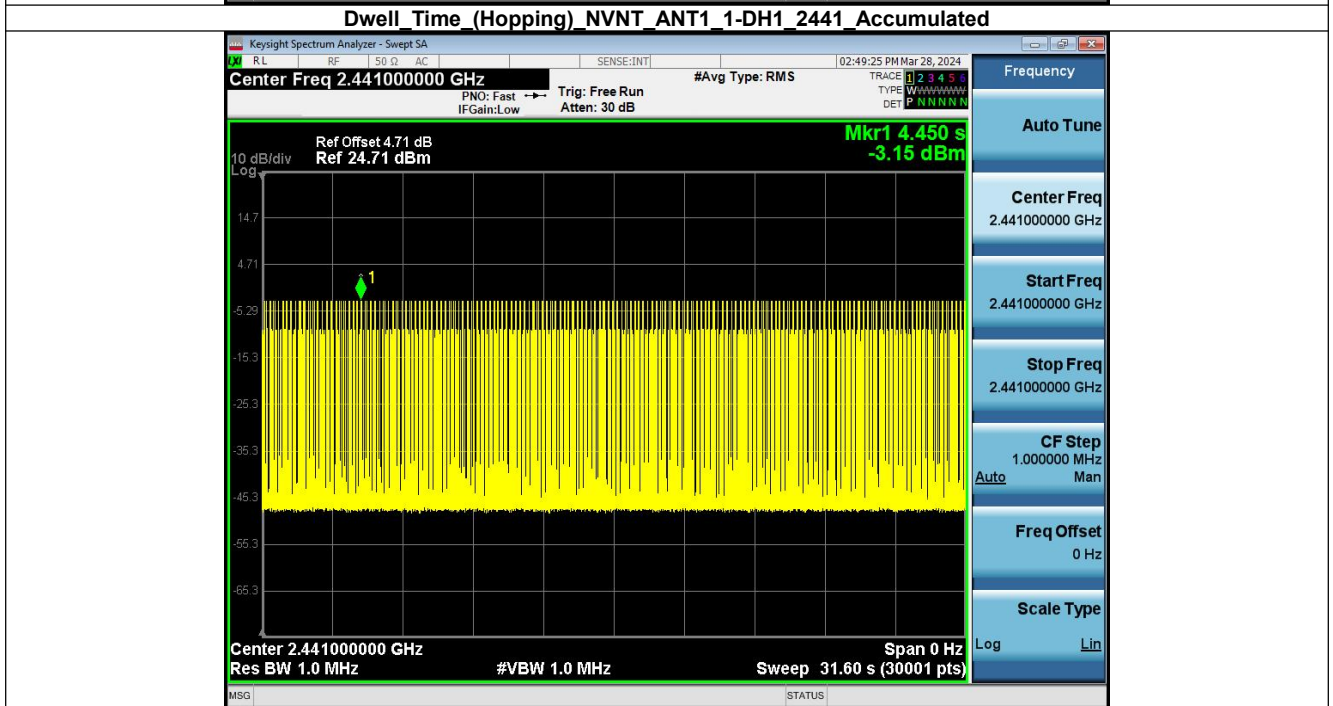

## 7. Number of Hopping Channel (Hopping)

Condition	Antenna	Modulation	Hopping Num	Limit	Result
NVNT	ANT1	1-DH1	79	15	Pass
NVNT	ANT1	2-DH1	79	15	Pass
NVNT	ANT1	3-DH1	79	15	Pass

**Number\_of\_Hopping\_Channel\_(Hopping)\_NVNT\_ANT1\_3-DH1\_Hopping**

## 8. Dwell Time (Hopping)

Condition	Antenna	Packet Type	Pulse Time(ms)	Hops	Dwell Time(ms)	Limit(s)	Result
NVNT	ANT1	1-DH1	0.377	320.00	120.640	0.40	Pass
NVNT	ANT1	2-DH1	0.387	321.00	124.227	0.40	Pass
NVNT	ANT1	3-DH1	0.388	320.00	124.160	0.40	Pass
NVNT	ANT1	1-DH3	1.633	169.00	275.977	0.40	Pass
NVNT	ANT1	1-DH5	2.881	118.00	339.958	0.40	Pass
NVNT	ANT1	2-DH3	1.639	165.00	270.435	0.40	Pass
NVNT	ANT1	2-DH5	2.887	99.00	285.813	0.40	Pass
NVNT	ANT1	3-DH3	1.638	154.00	252.252	0.40	Pass
NVNT	ANT1	3-DH5	2.889	113.00	326.457	0.40	Pass