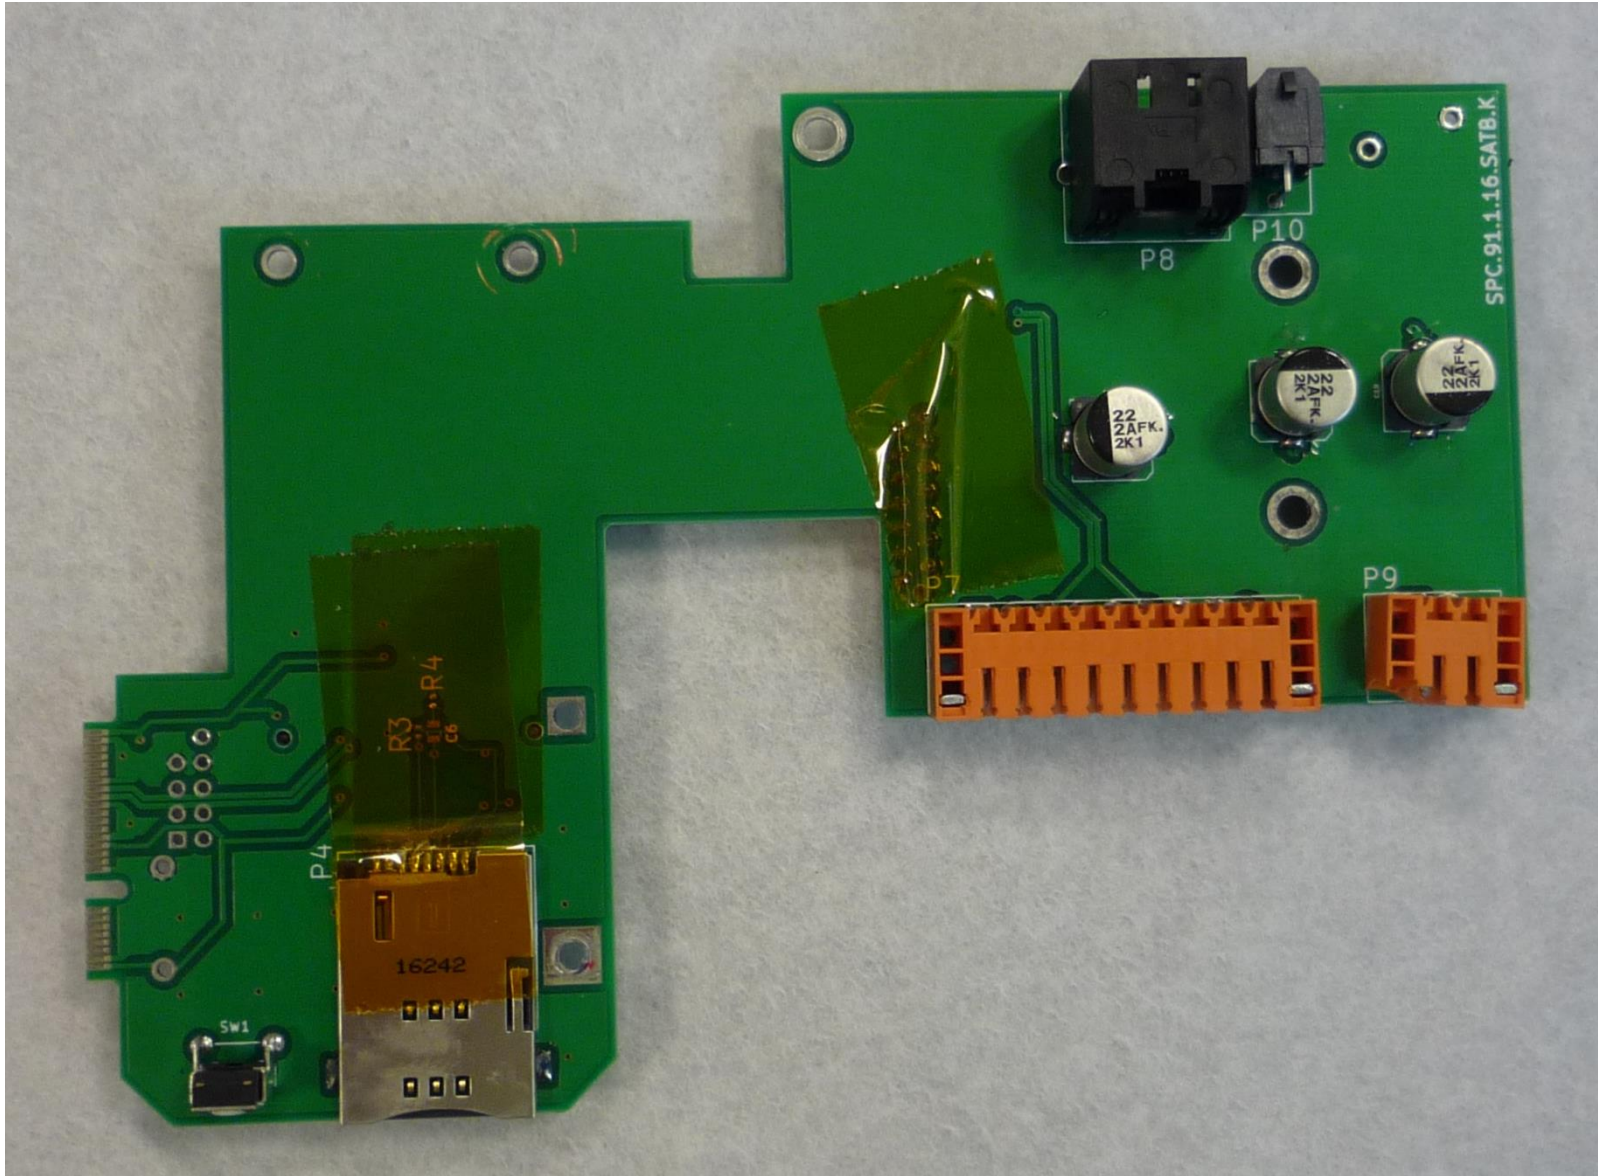

C-531JPW 7A04

103466732

BP ML E186014  
94V-0  
1545-1

EtronTech  
EM8815CWN04-25H  
TA18CAT18L0800-0  
EK000013807

TTK 1535C7  
BT168B03

TTK 1535C7  
BT168B03

153204

ITAG

MAC Address: 04F02123137F

Model: WPJ531LV  
MAC: 04F0212314F1  
S/N: 25891863  
FCC ID: TK4WPJ531  
MADE IN CHINA

**FCC CE 0678**

SPC.91.1.16.SATB.K

CN\_1202158\_B\_002

PT5  
GND

PT4  
VCC

Eh0+  
Eh0-  
Eh1+  
Eh1-  
POE+  
POE-  
POE+  
POE-  
POE+  
POE-  
POE+  
POE-

PT1  
+3.3V  
PT2

16242

D3

Sierra Wireless AirPrime™

Model: MC7455 QUALCOMM®4G

PRODUCT OF VIETNAM

IMEI: 359072060298458

LQ639251800110

1102476

FCC ID: N7NMC7455

IC: 2417C-MC7455

Rev B

MAIN

GPS

AUX

MAIN