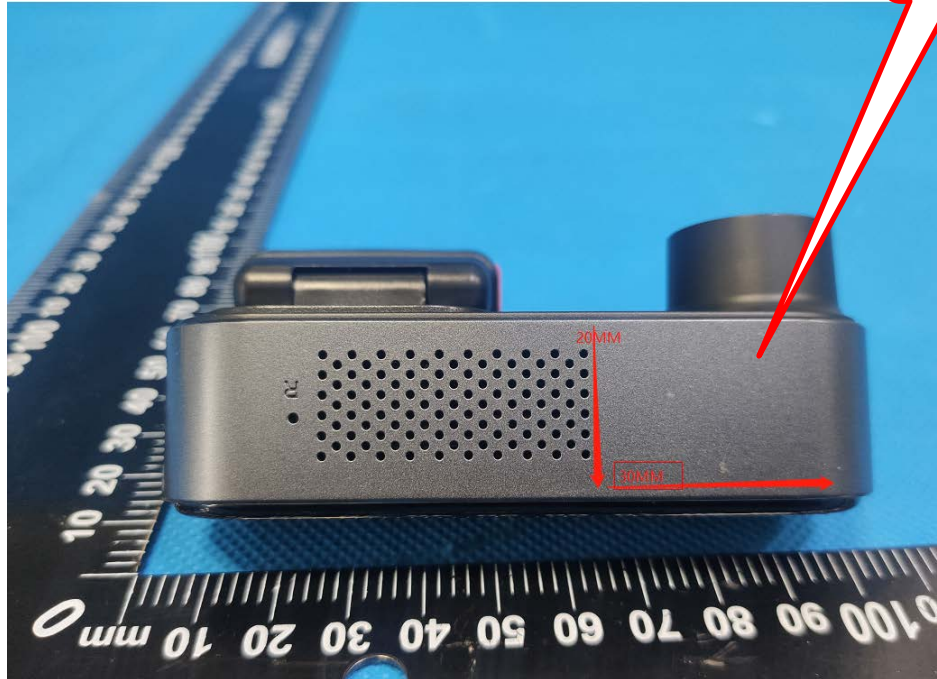

FCC ID: 2AMBW-WM1

Label
Location

Length * width: 30MM*20MM