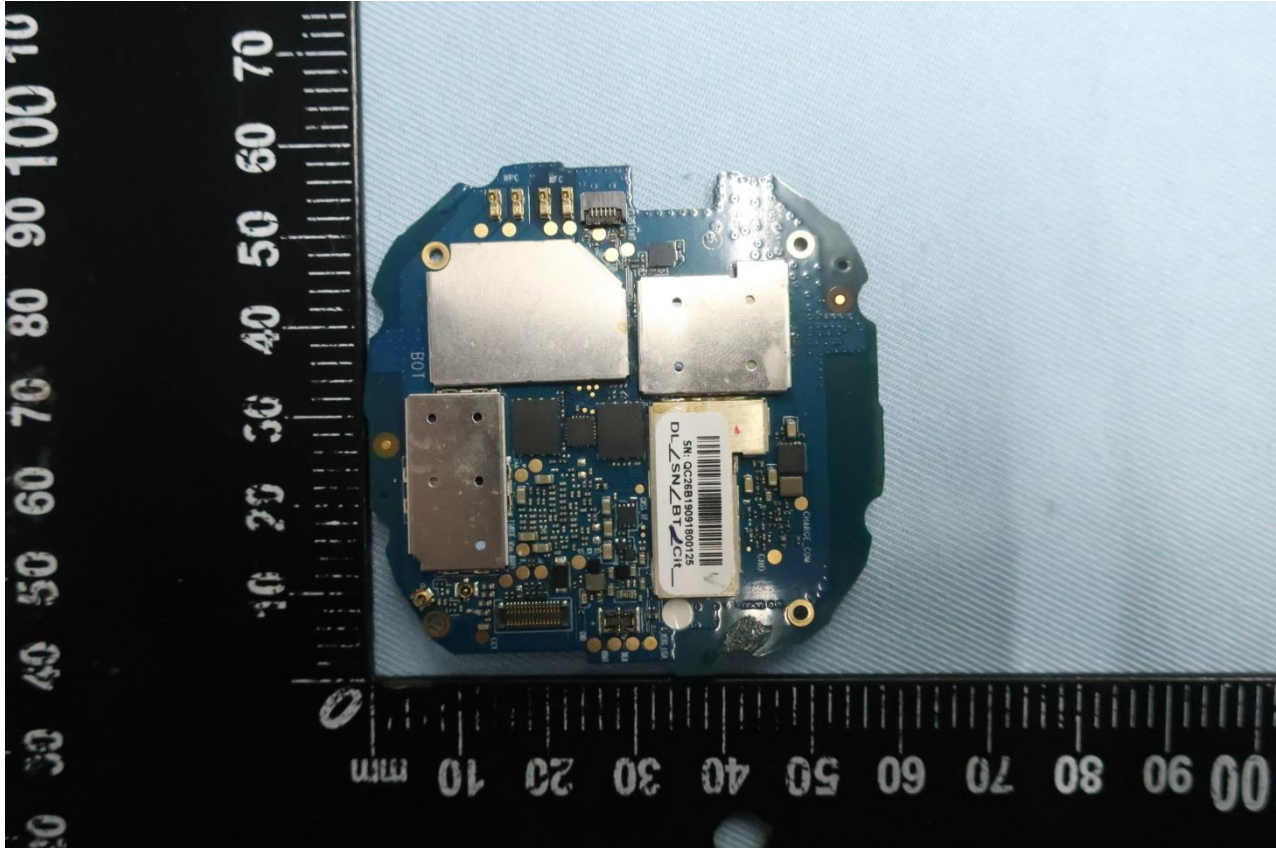

3. Internal Photograph of EUT

Brand Name: Relay by Republic Wireless; Model Name: RW2266

Brand Name: Relay by Republic Wireless; Model Name: RW2266

Brand Name: Relay by Republic Wireless; Model Name: RW2266

Brand Name: Relay by Republic Wireless; Model Name: RW2266

Brand Name: Relay by Republic Wireless; Model Name: RW2266

Brand Name: Relay by Republic Wireless; Model Name: RW2266

Brand Name: Relay by Republic Wireless; Model Name: RW2266