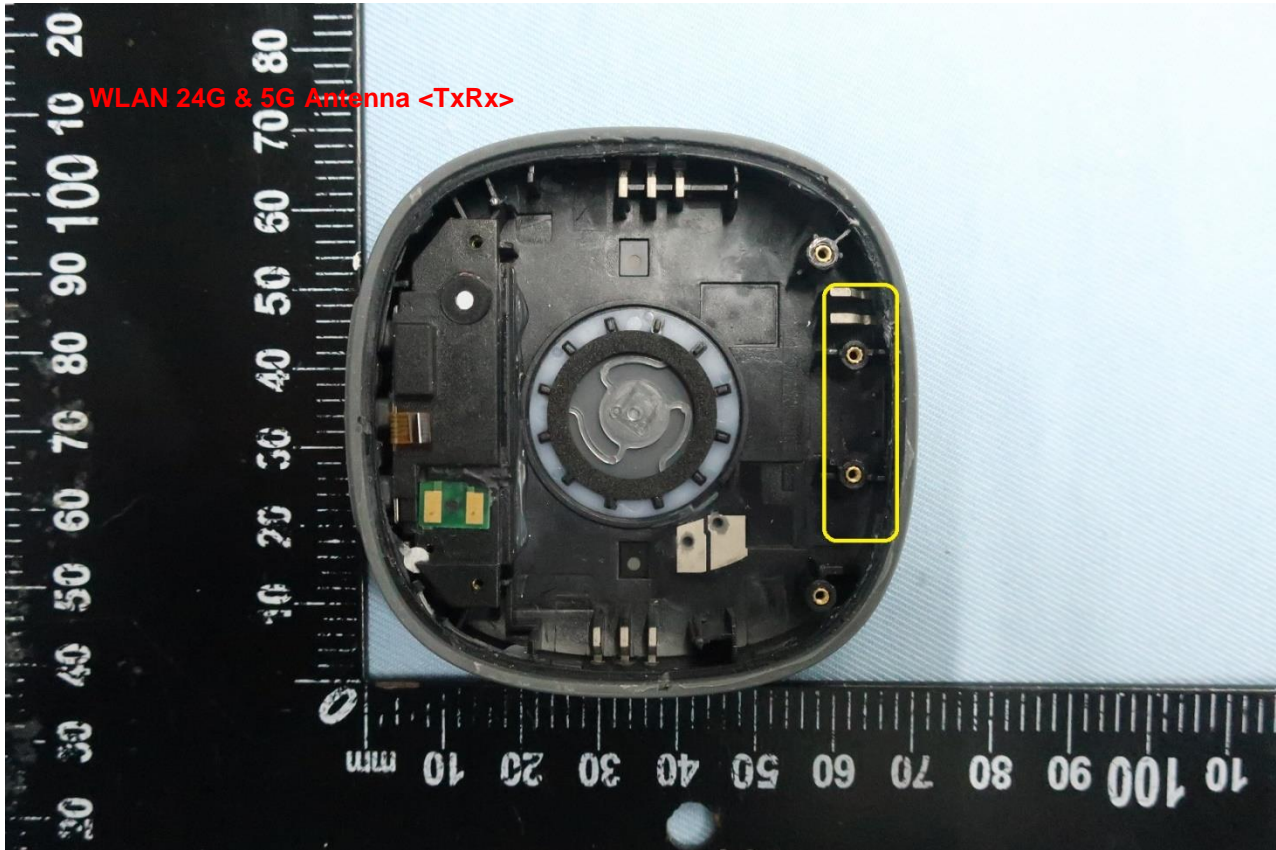

Brand Name: Relay by Republic Wireless; Model Name: RW2266

Brand Name: Relay by Republic Wireless; Model Name: RW2266

Brand Name: Relay by Republic Wireless; Model Name: RW2266

Brand Name: Relay by Republic Wireless; Model Name: RW2266