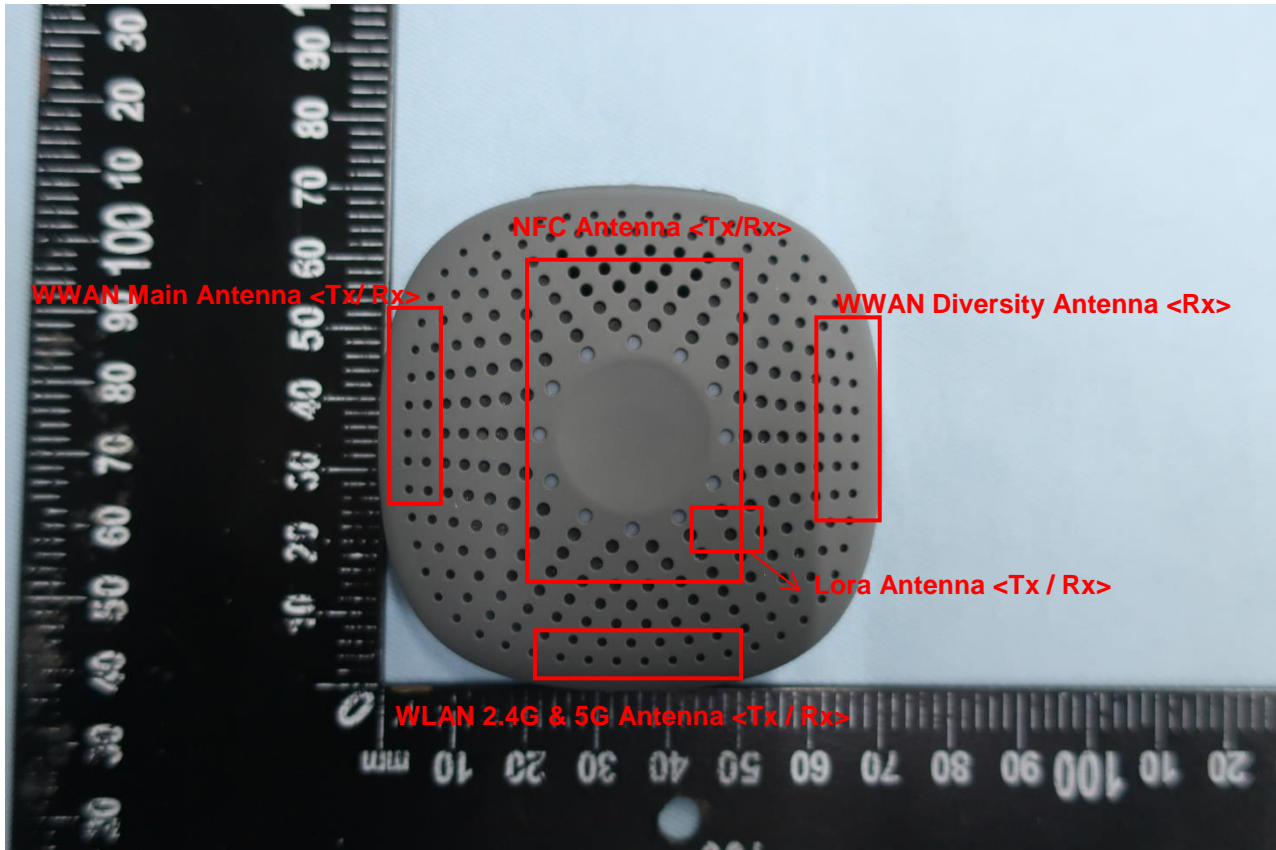

3. Internal Photograph of EUT

Brand Name: Relay by Republic Wireless; Model Name: RW2266

Brand Name: Relay by Republic Wireless; Model Name: RW2266

Brand Name: Relay by Republic Wireless; Model Name: RW2266