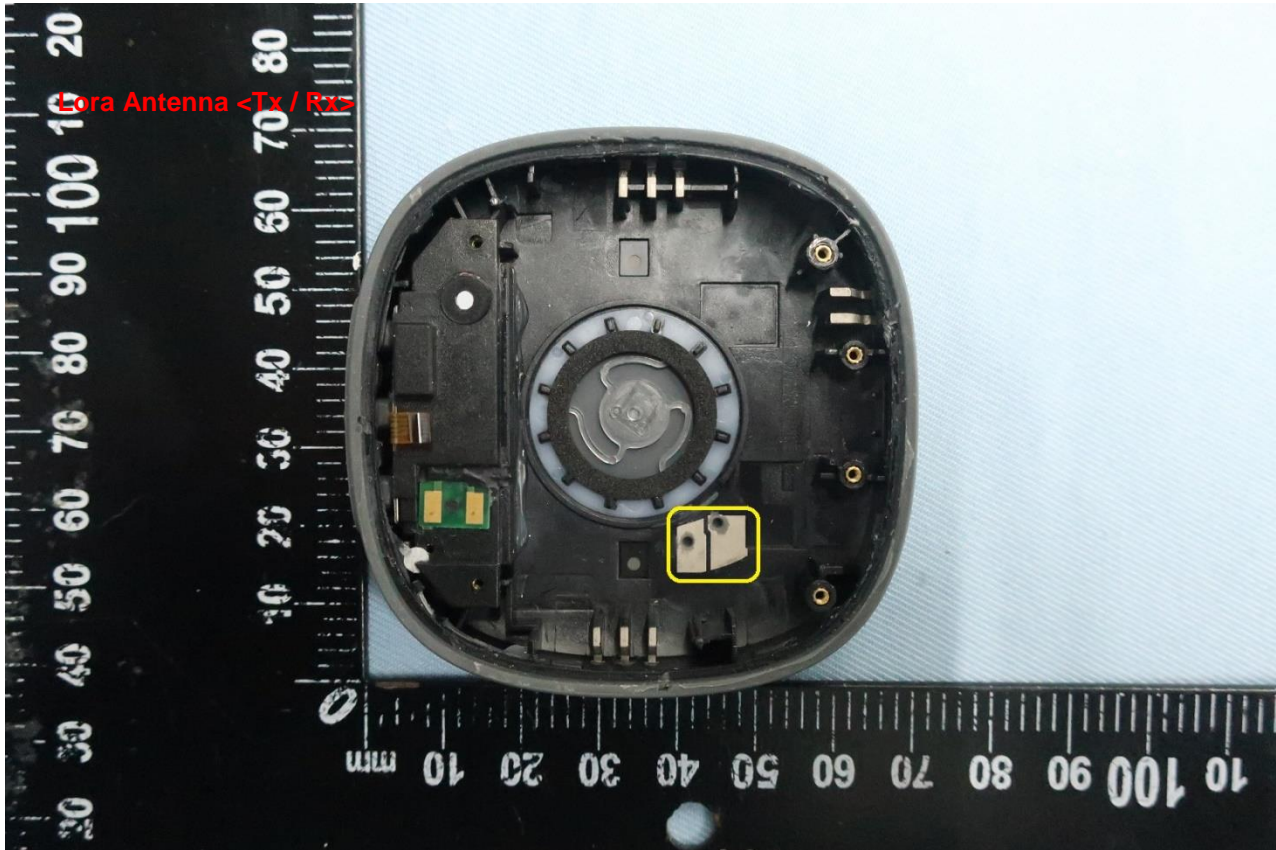

Brand Name: Relay by Republic Wireless; Model Name: RW2266