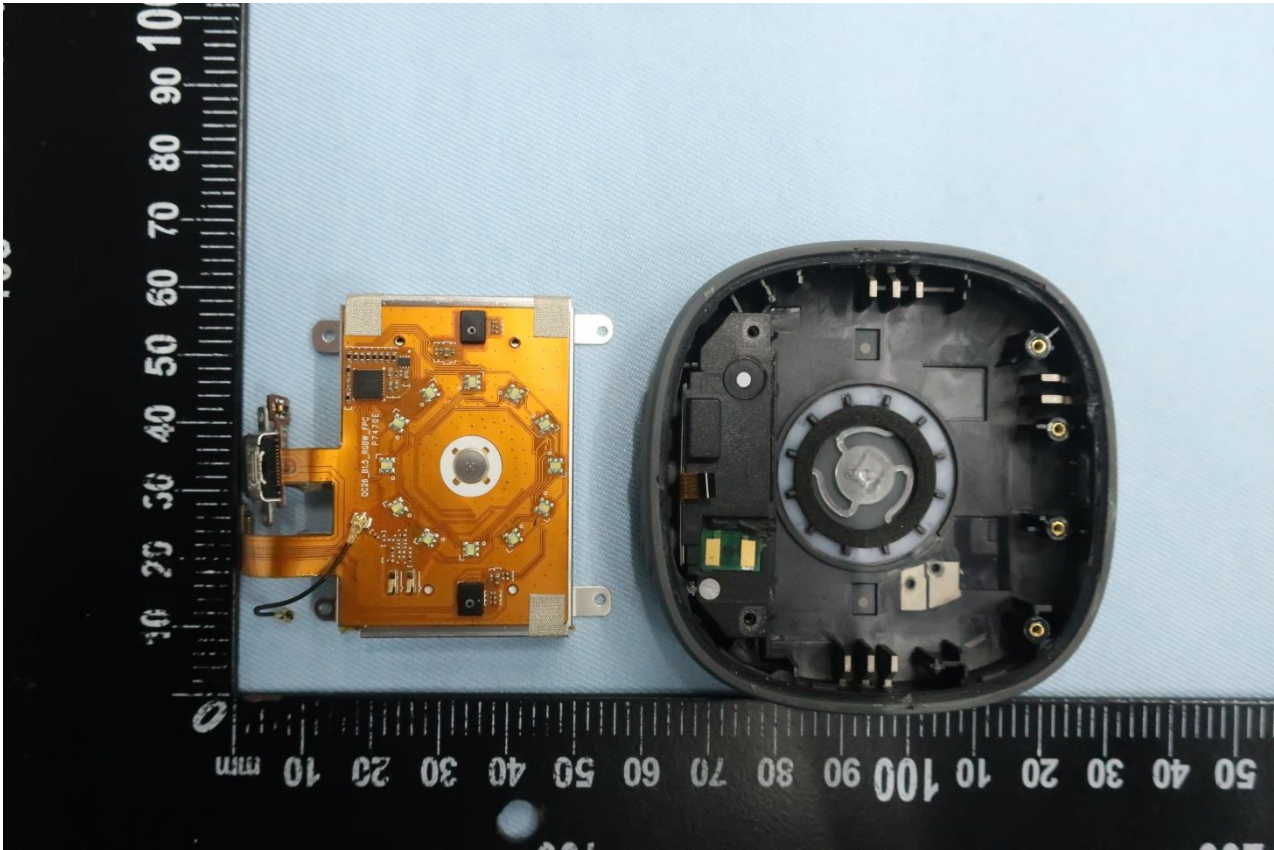

Brand Name: Relay by Republic Wireless; Model Name: RW2266