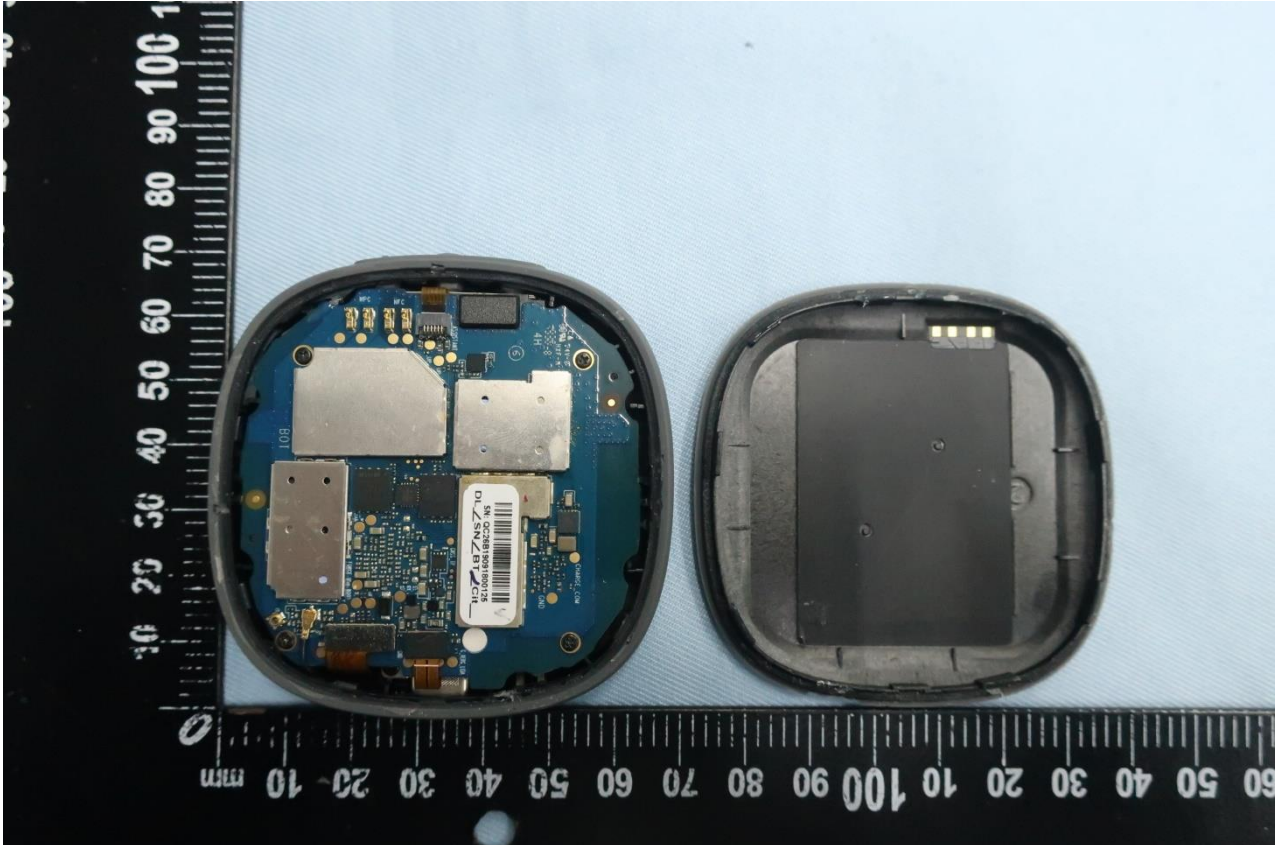

3. Internal Photograph of EUT

Brand Name: Relay by Republic Wireless; Model Name: RW2266

Brand Name: Relay by Republic Wireless; Model Name: RW2266

Brand Name: Relay by Republic Wireless; Model Name: RW2266

Brand Name: Relay by Republic Wireless; Model Name: RW2266

Brand Name: Relay by Republic Wireless; Model Name: RW2266

Brand Name: Relay by Republic Wireless; Model Name: RW2266

Brand Name: Relay by Republic Wireless; Model Name: RW2266