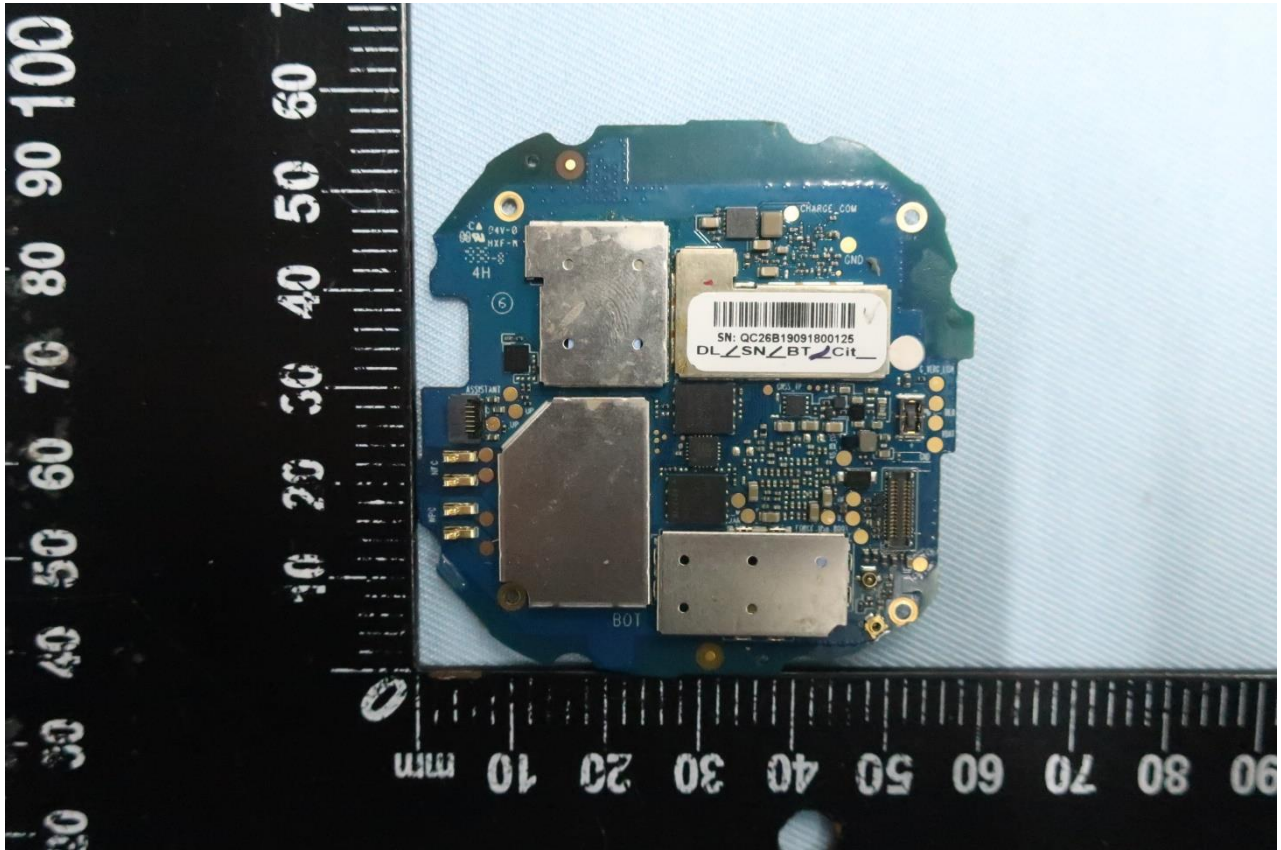

3. Internal Photograph of EUT

Brand Name: Relay by Republic Wireless; Model Name: RW2266

Brand Name: Relay by Republic Wireless; Model Name: RW2266

Brand Name: Relay by Republic Wireless; Model Name: RW2266

Brand Name: Relay by Republic Wireless; Model Name: RW2266

Brand Name: Relay by Republic Wireless; Model Name: RW2266

Brand Name: Relay by Republic Wireless; Model Name: RW2266

Brand Name: Relay by Republic Wireless; Model Name: RW2266