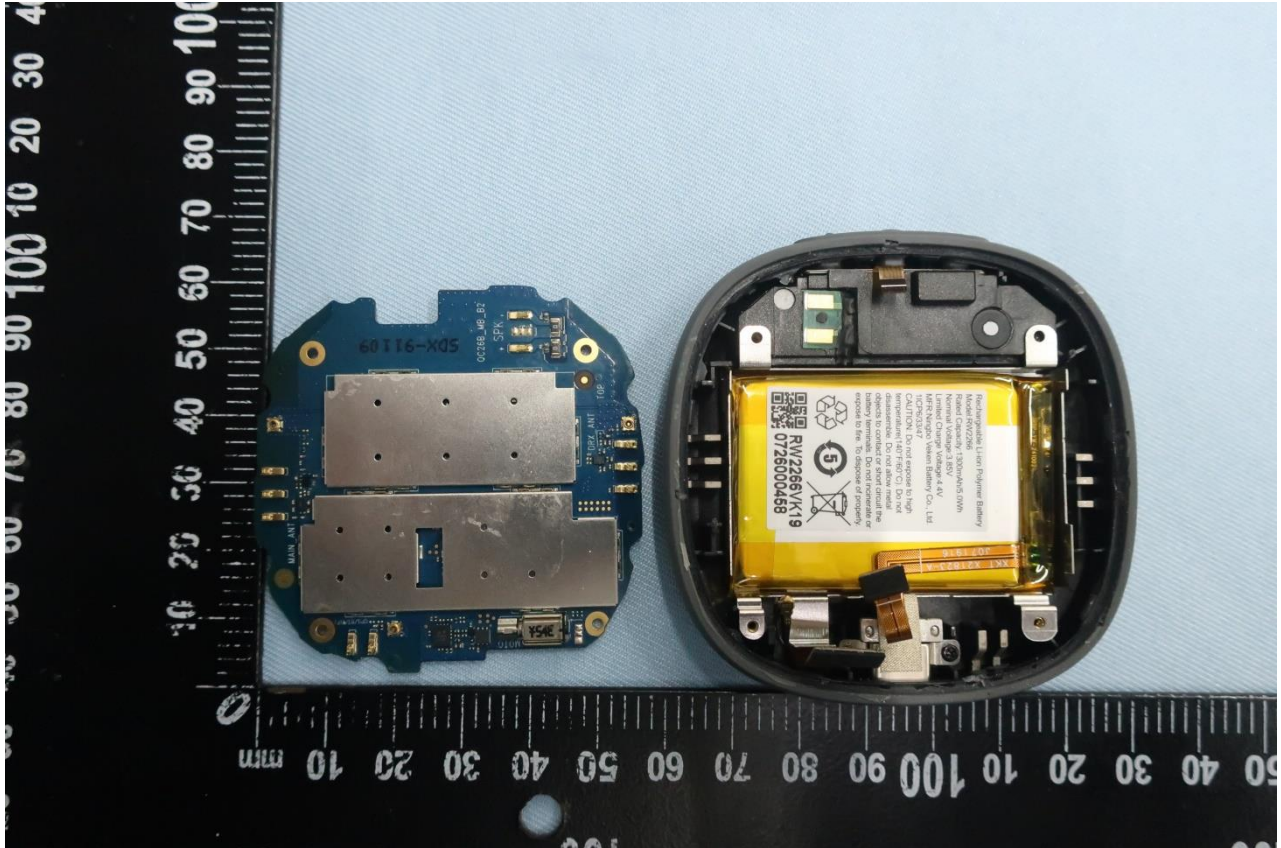

3. Internal Photograph of EUT

Brand Name: Relay by Republic Wireless; Model Name: RW2266

Brand Name: Relay by Republic Wireless; Model Name: RW2266

Brand Name: Relay by Republic Wireless; Model Name: RW2266