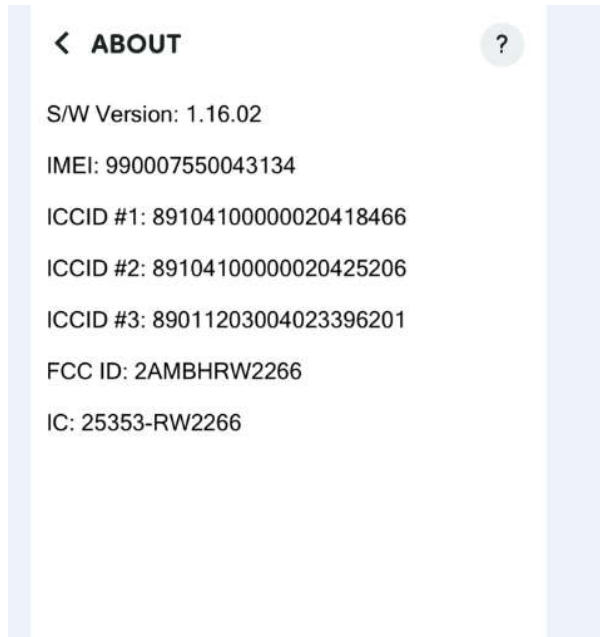

FCC /IC E-Label Information

A. Images of the e-label screen are provided below:

B. Access to the required information on the e-label

Users are able to access the information in no more than three steps in a device's menu.