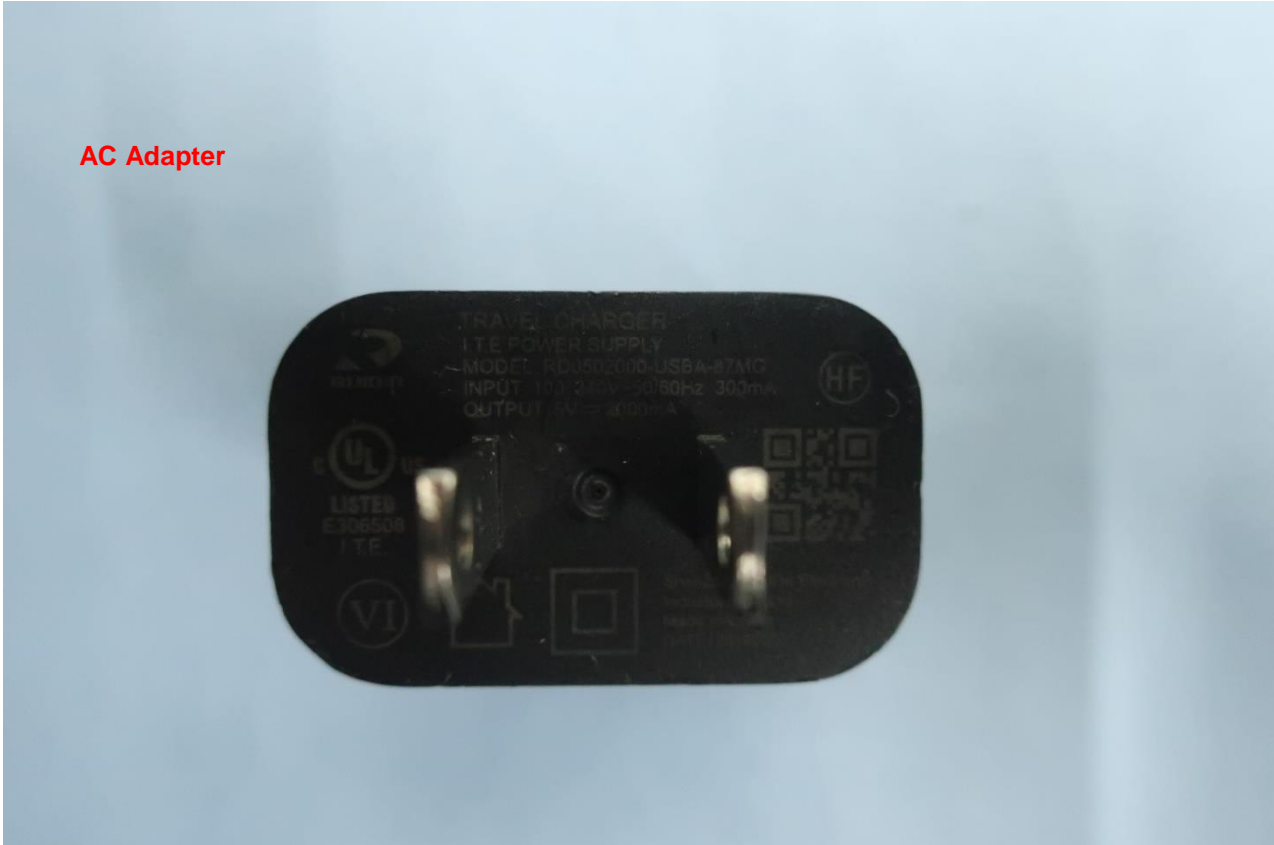

Brand Name: Relay by Republic Wireless; Model Name: RW2266

AC Adapter