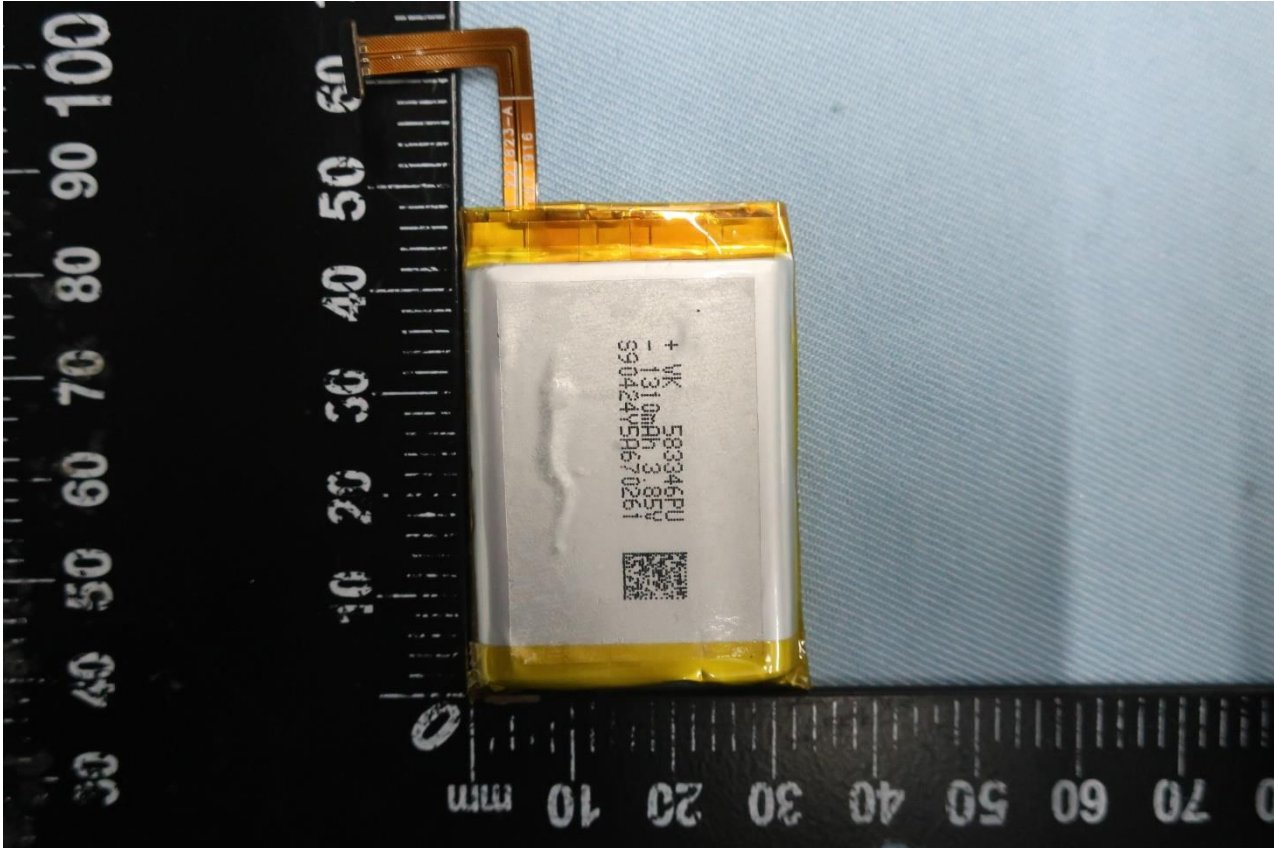

Brand Name: Relay by Republic Wireless; Model Name: RW2266