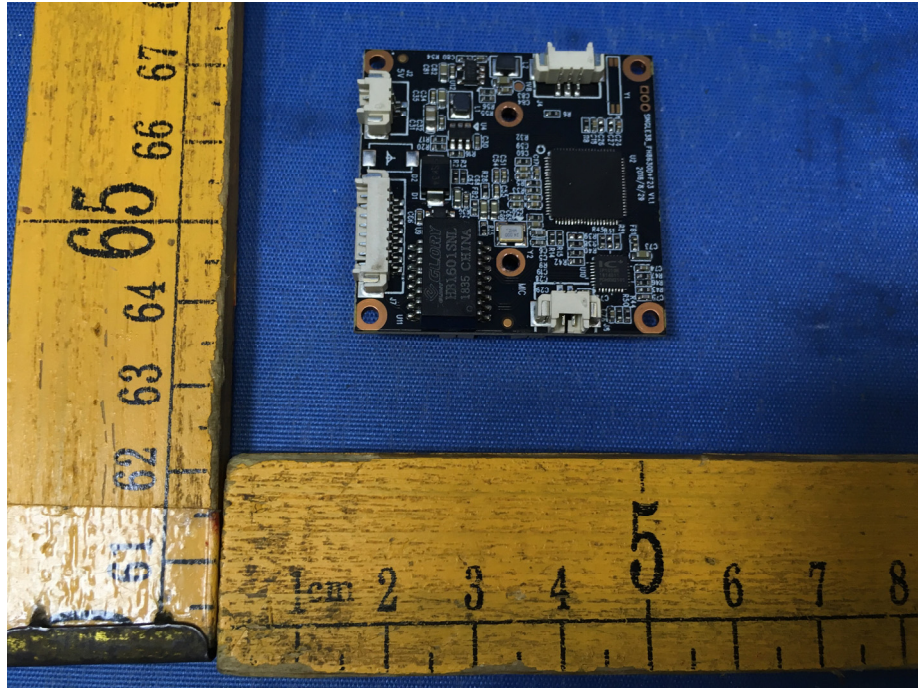

EUT – Internal View Model EBO3 FCC ID: 2AMA2-OIPC1

Appendix WTS18S11128414W_Photos

Appendix WTS18S11128414W_Photos

Appendix WTS18S11128414W_Photos