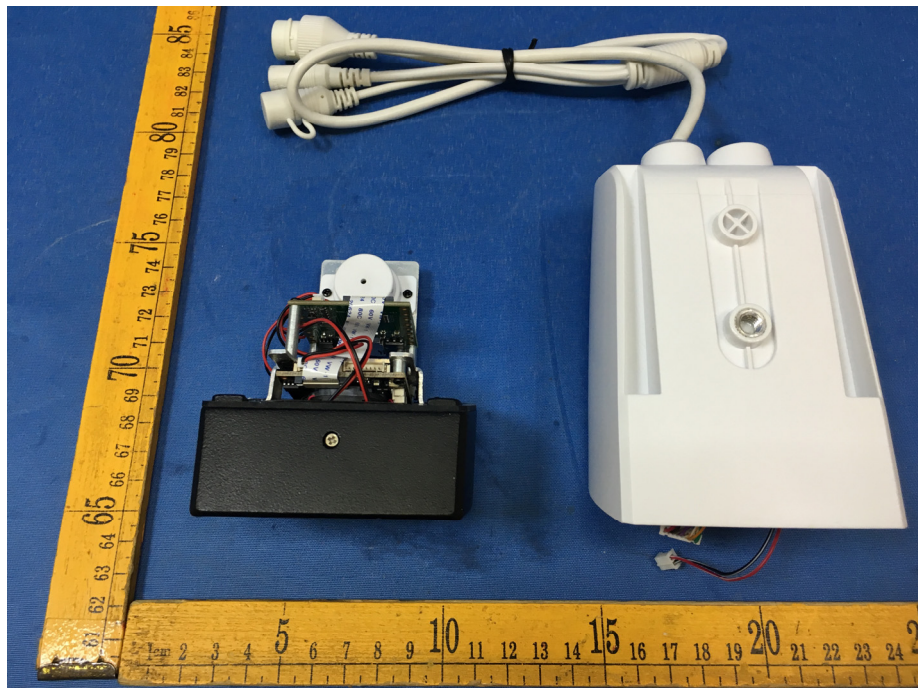

EUT – Internal View Model EBO3 FCC ID: 2AMA2-OIPC1

Appendix WTS18S11128414W_Photos

Appendix WTS18S11128414W_Photos

Appendix WTS18S11128414W_Photos