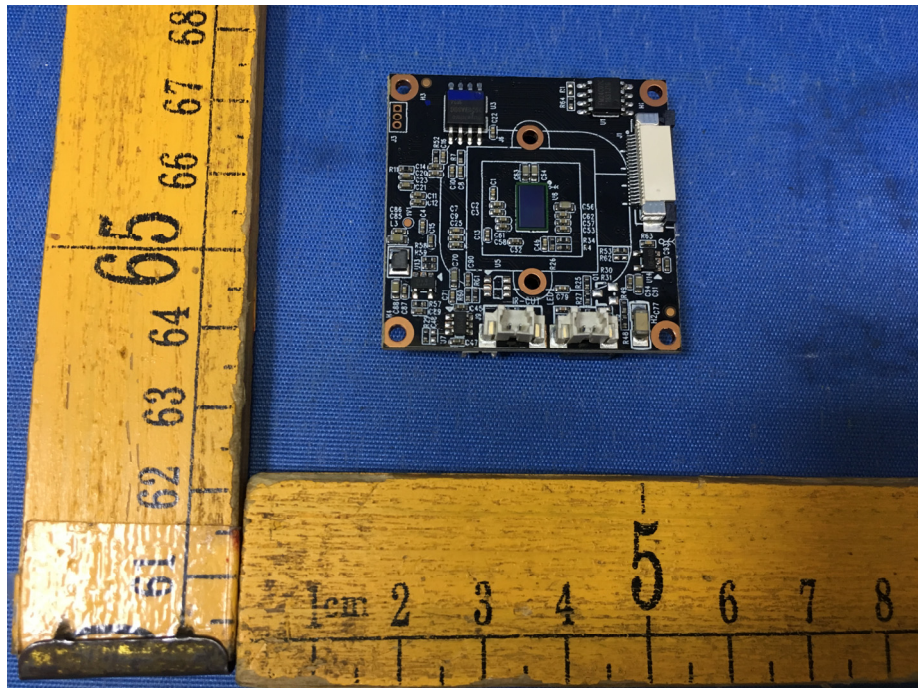

EUT – Internal View Model EBO3 FCC ID: 2AMA2-OIPC1

Appendix WTS18S11128414W_Photos

Appendix WTS18S11128414W_Photos

Appendix WTS18S11128414W_Photos