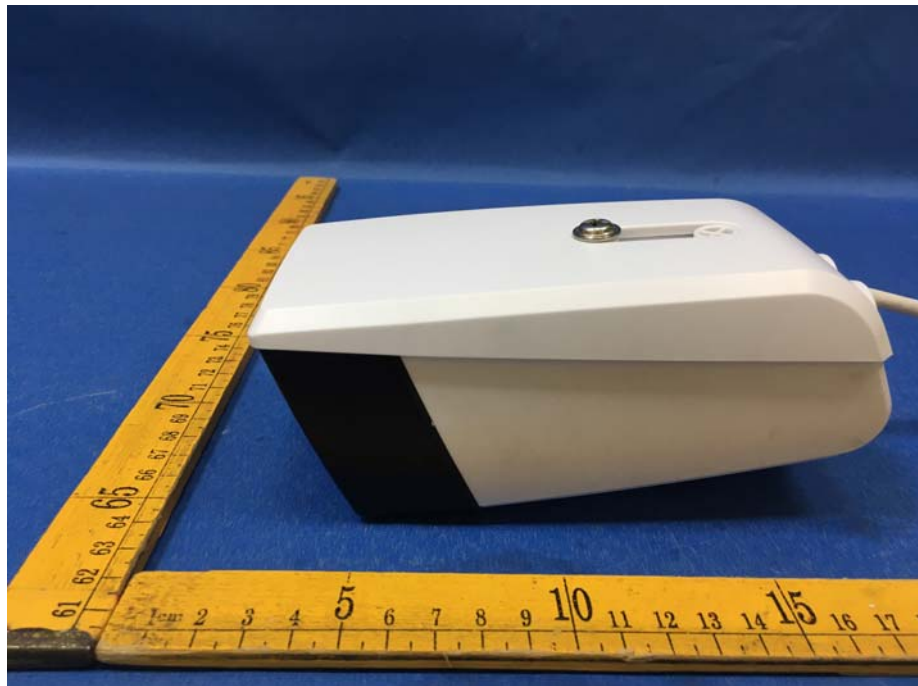

EUT – External View Model EBO3 FCC ID: 2AMA2-OIPC1

WIFI ANT.

Appendix WTS18S11128414W\_Photos

---

Appendix WTS18S11128414W\_Photos

---

Appendix WTS18S11128414W\_Photos

---