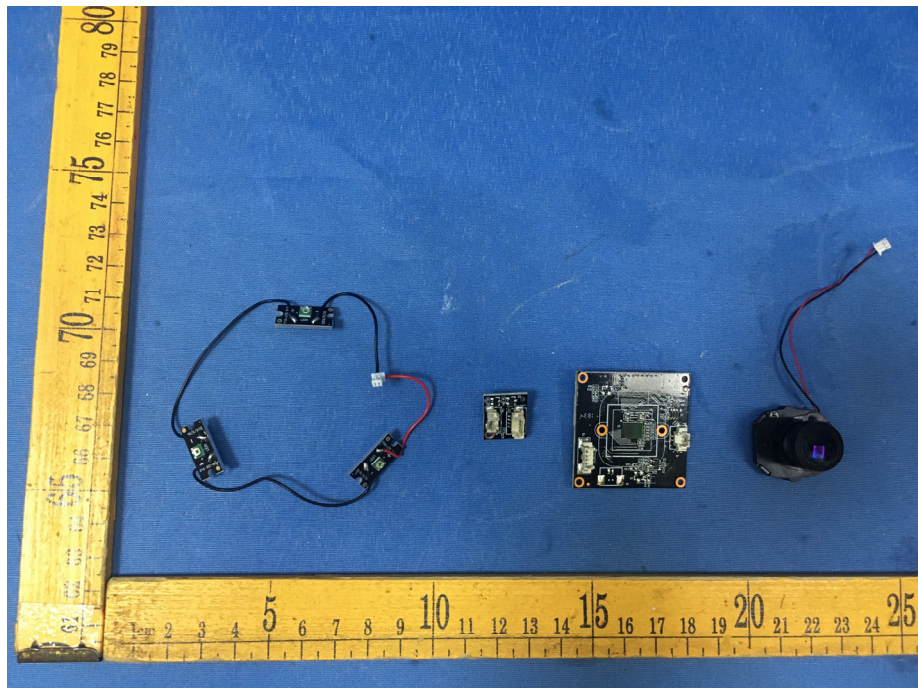

EUT – Internal View Model EBF2 FCC ID: 2AMA2-FIPC1

WIFI ANT.

Appendix WTS18S11128416W_Photos

Appendix WTS18S11128416W_Photos

Appendix WTS18S11128416W_Photos