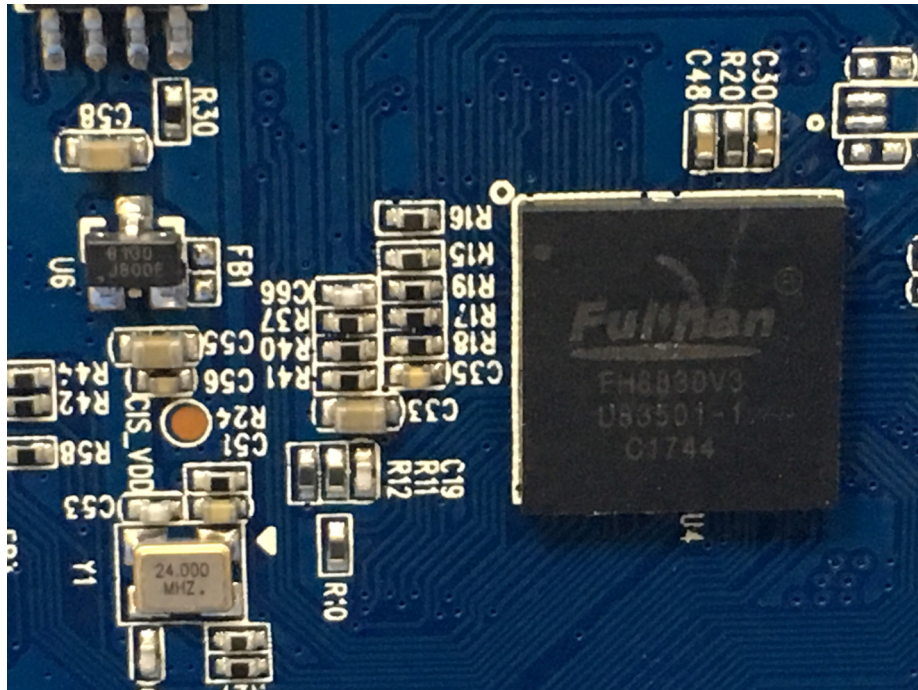

EUT – Internal View Model EBF2 FCC ID: 2AMA2-FIPC1

WIFI ANT.

Appendix WTS18S11128416W_Photos

Appendix WTS18S11128416W_Photos

Appendix WTS18S11128416W_Photos