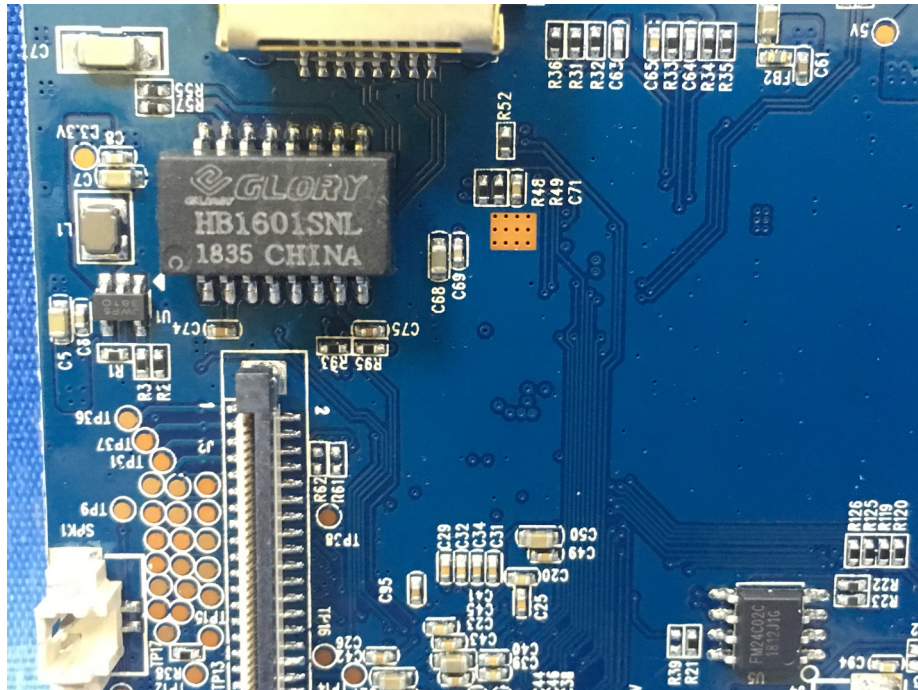

EUT – Internal View Model EBF2 FCC ID: 2AMA2-FIPC1

WIFI ANT.

Appendix WTS18S11128416W_Photos

Appendix WTS18S11128416W_Photos

Appendix WTS18S11128416W_Photos