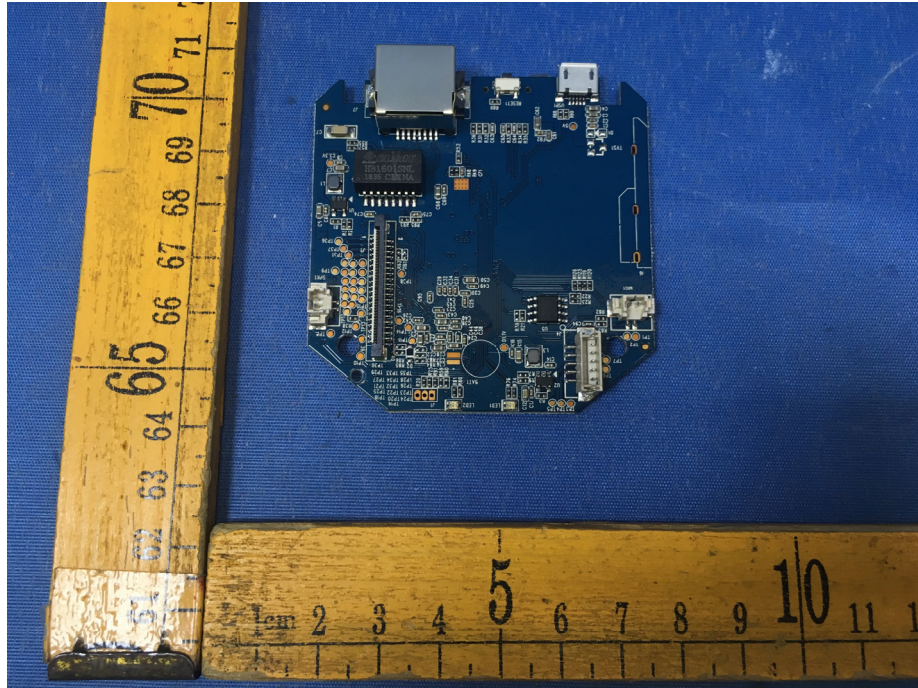

EUT – Internal View Model EBF2 FCC ID: 2AMA2-FIPC1

WIFI ANT.

Appendix WTS18S11128416W_Photos

Appendix WTS18S11128416W_Photos

Appendix WTS18S11128416W_Photos