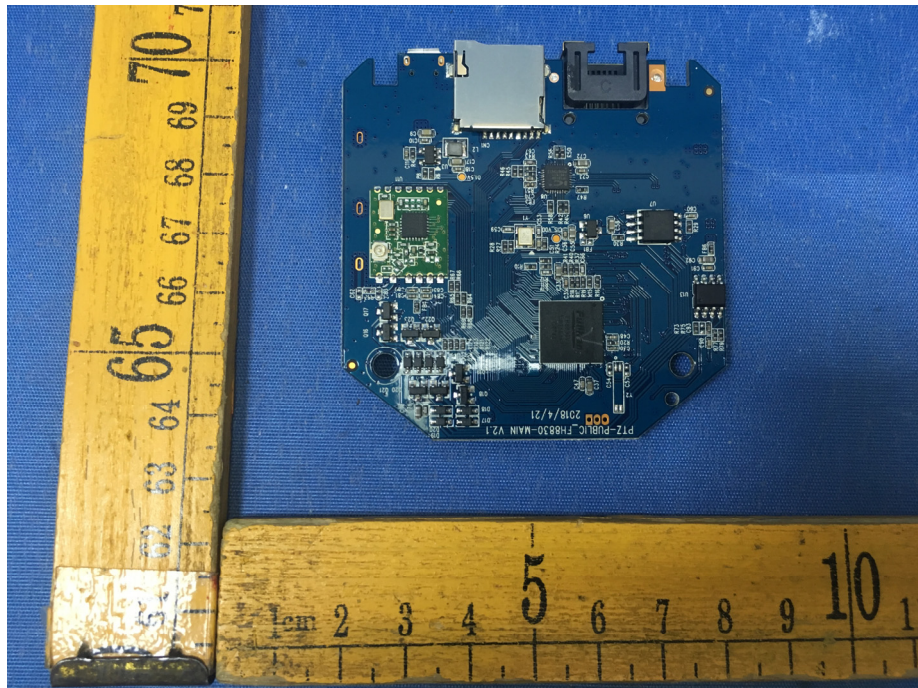

EUT – Internal View Model EBF2 FCC ID: 2AMA2-FIPC1

WIFI ANT.

Appendix WTS18S11128416W_Photos

Appendix WTS18S11128416W_Photos

Appendix WTS18S11128416W_Photos