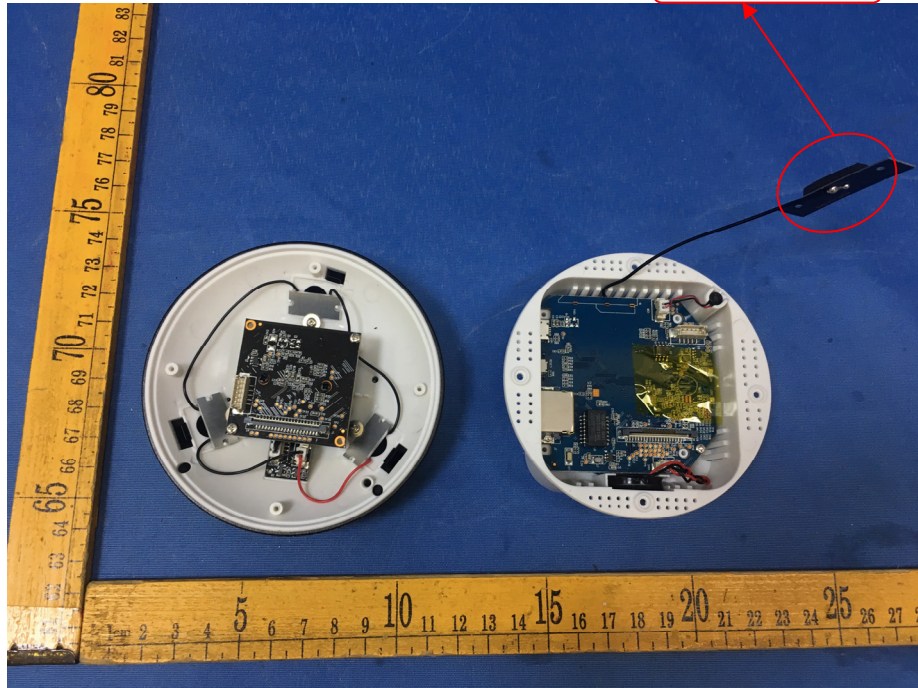

EUT – Internal View Model EBF2 FCC ID: 2AMA2-FIPC1

WIFI ANT.

Appendix WTS18S11128416W_Photos

Appendix WTS18S11128416W_Photos

Appendix WTS18S11128416W_Photos