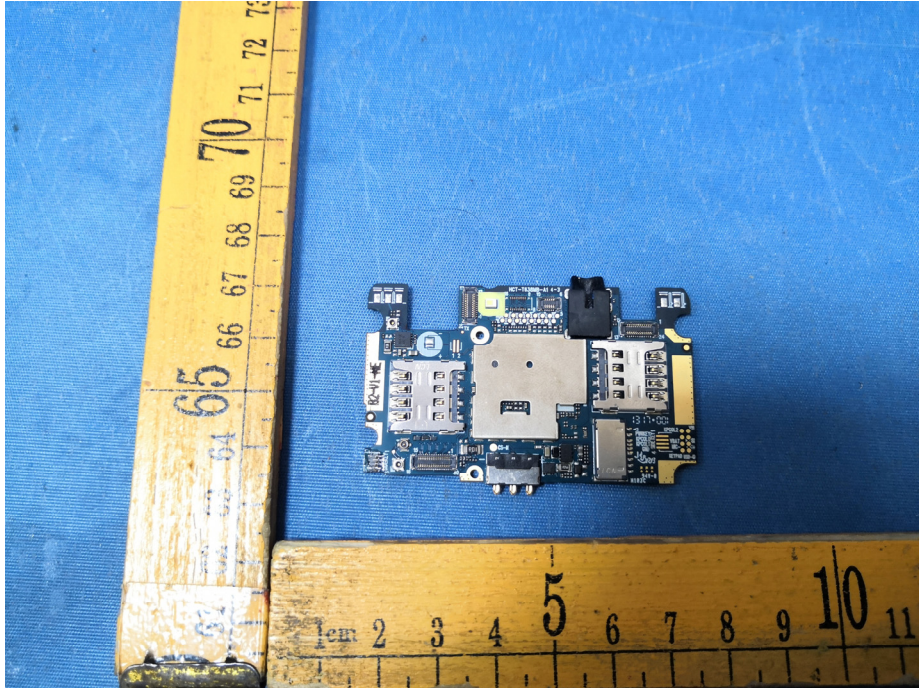

EUT – Internal View Model freedom turbo FCC ID: 2AM9L-SFT5216

====End====