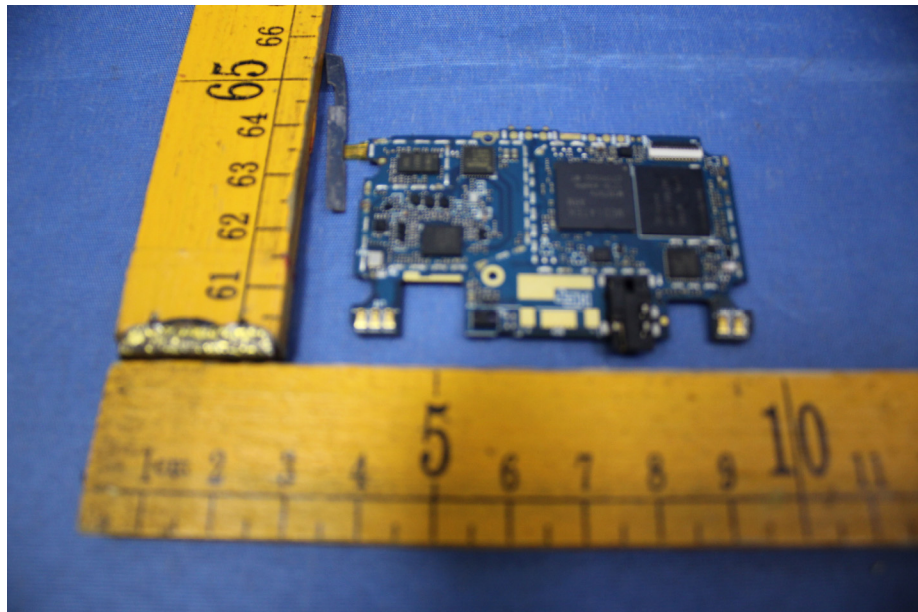

EUT – Internal View Model freedom turbo FCC ID: 2AM9L-SFT5216

====End====