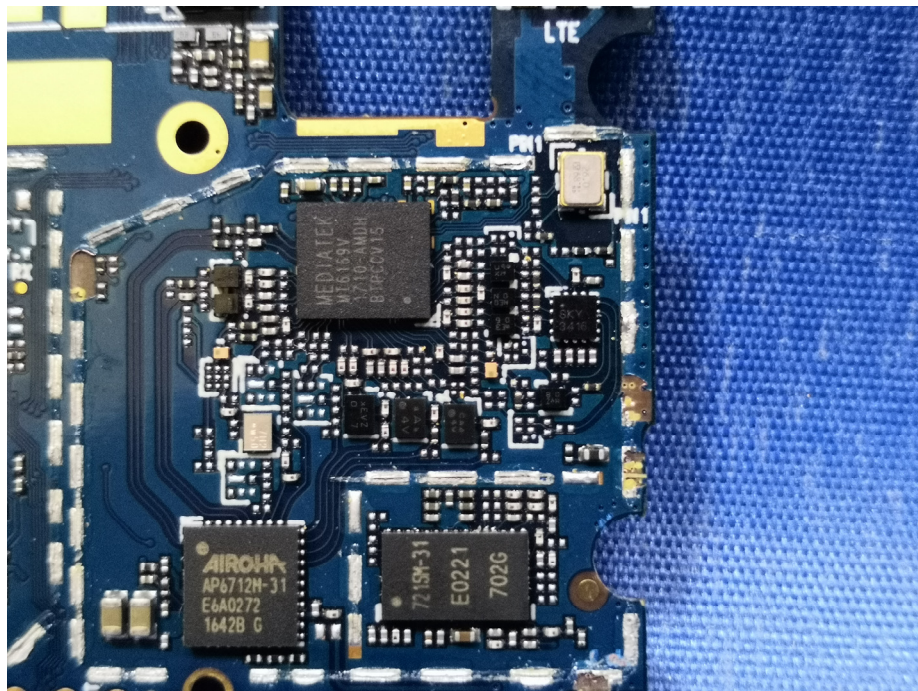

EUT – Internal View Model freedom turbo FCC ID: 2AM9L-SFT5216

====End====