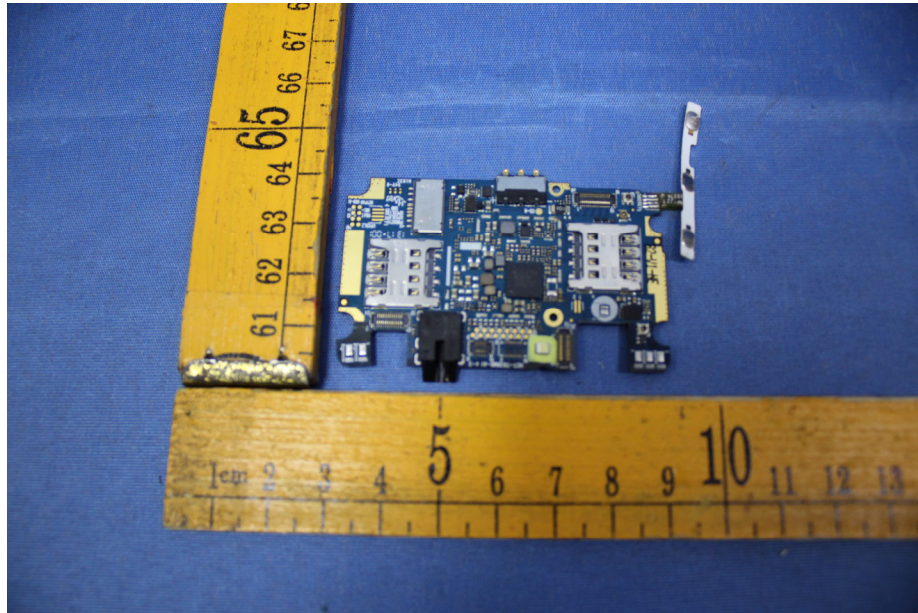

EUT – Internal View Model freedom turbo FCC ID: 2AM9L-SFT5216

====End====