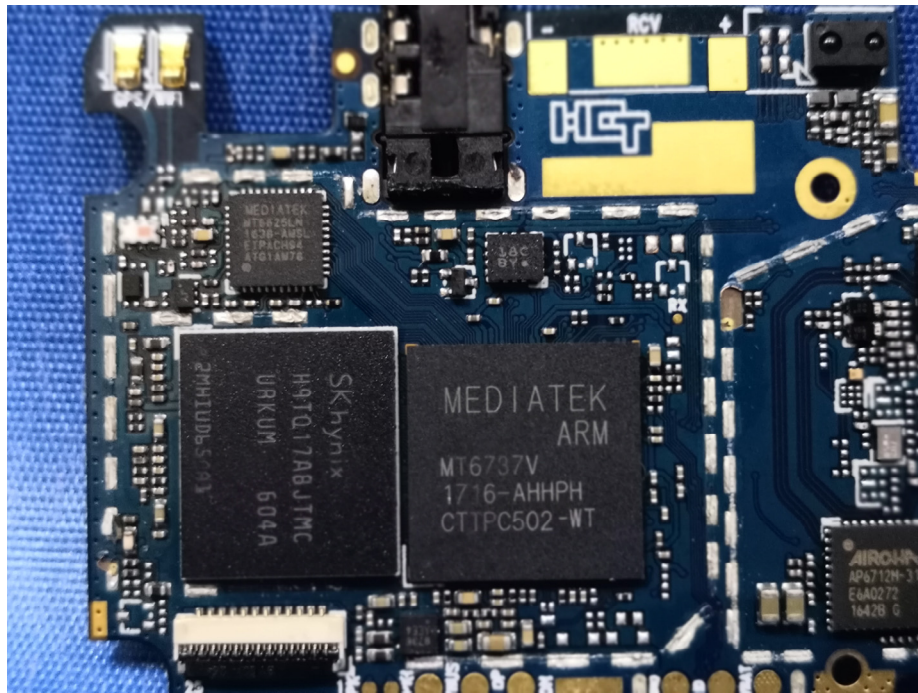

EUT – Internal View Model freedom turbo FCC ID: 2AM9L-SFT5216

====End====