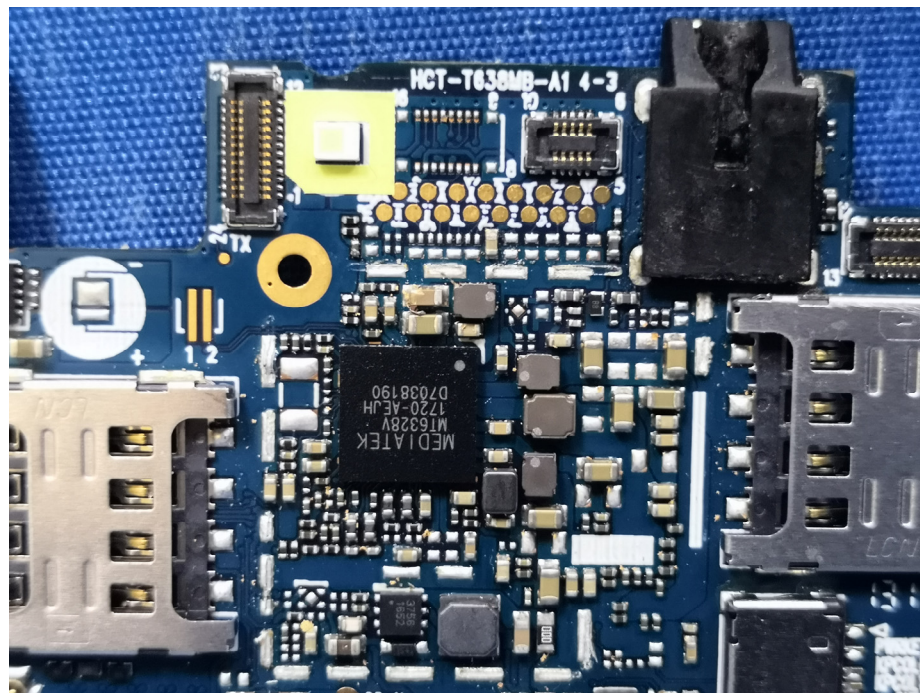

EUT – Internal View Model freedom turbo FCC ID: 2AM9L-SFT5216

====End====