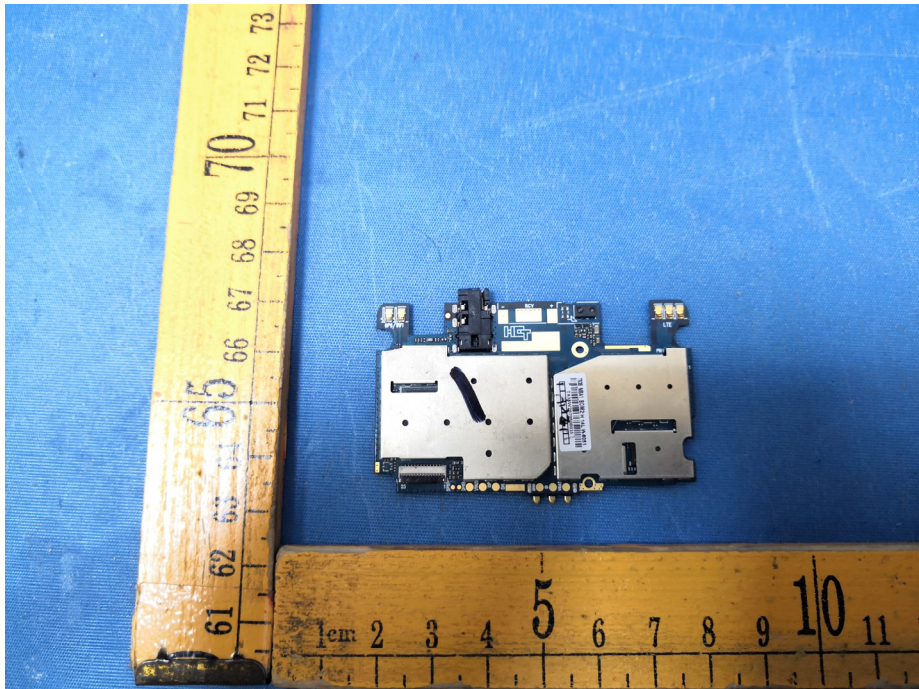

EUT – Internal View Model freedom turbo FCC ID: 2AM9L-SFT5216

====End====