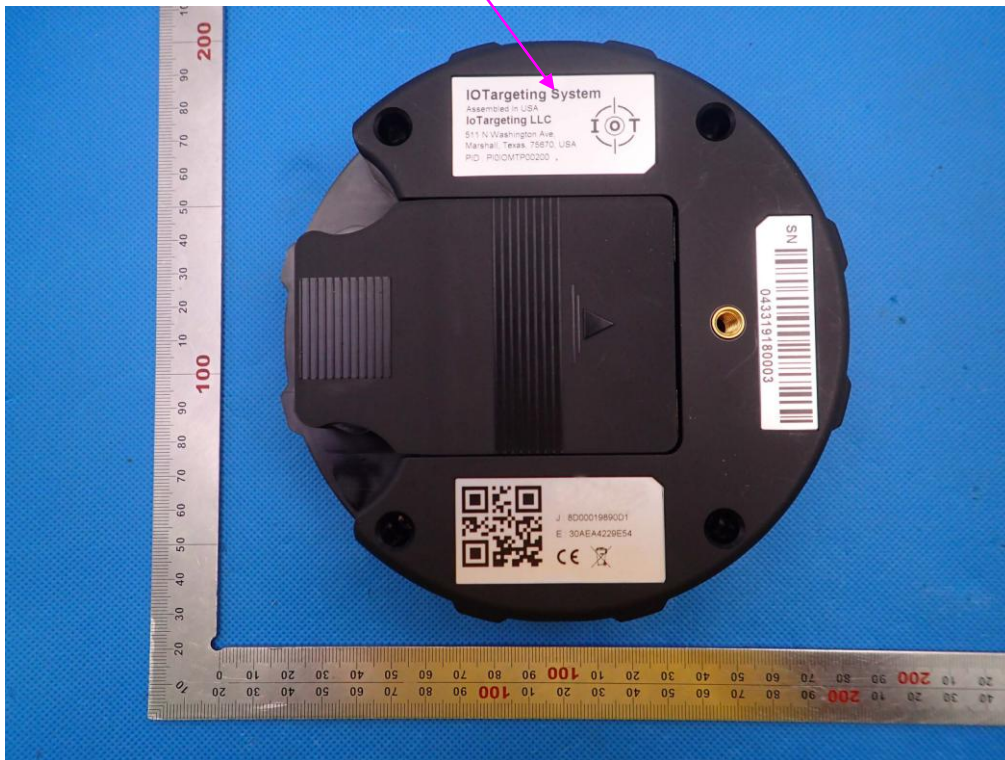

FCC ID+IC Label Location

FCC ID:2AM9PI0IOMTP00200
IC: 23039-PI0IOMTP200
HVIN: PI0IOMTP00200

FCC ID:2AM9IPI0IOMTP00200

IC: 23039-PI0IOMTP200

HVIN: PI0IOMTA00200