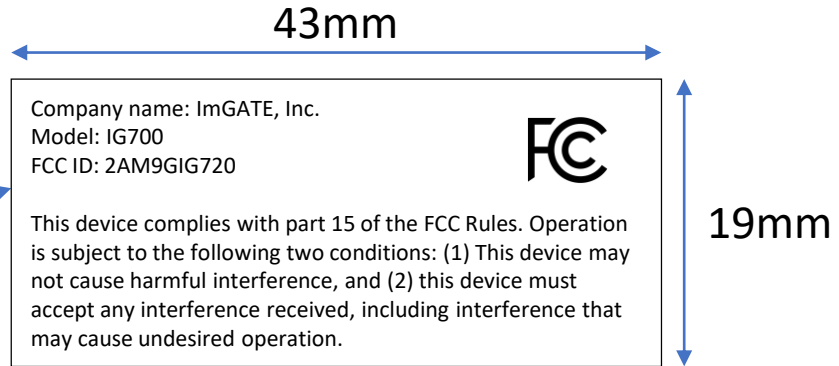

IG720 Label location

43mm

Company name: ImGATE, Inc.
Model: IG720
FCC ID: 2AM9GIG720

FC

This device complies with part 15 of the FCC Rules. Operation is subject to the following two conditions: (1) This device may not cause harmful interference, and (2) this device must accept any interference received, including interference that may cause undesired operation.

19mm

IG700 Label location

IG701 Label location