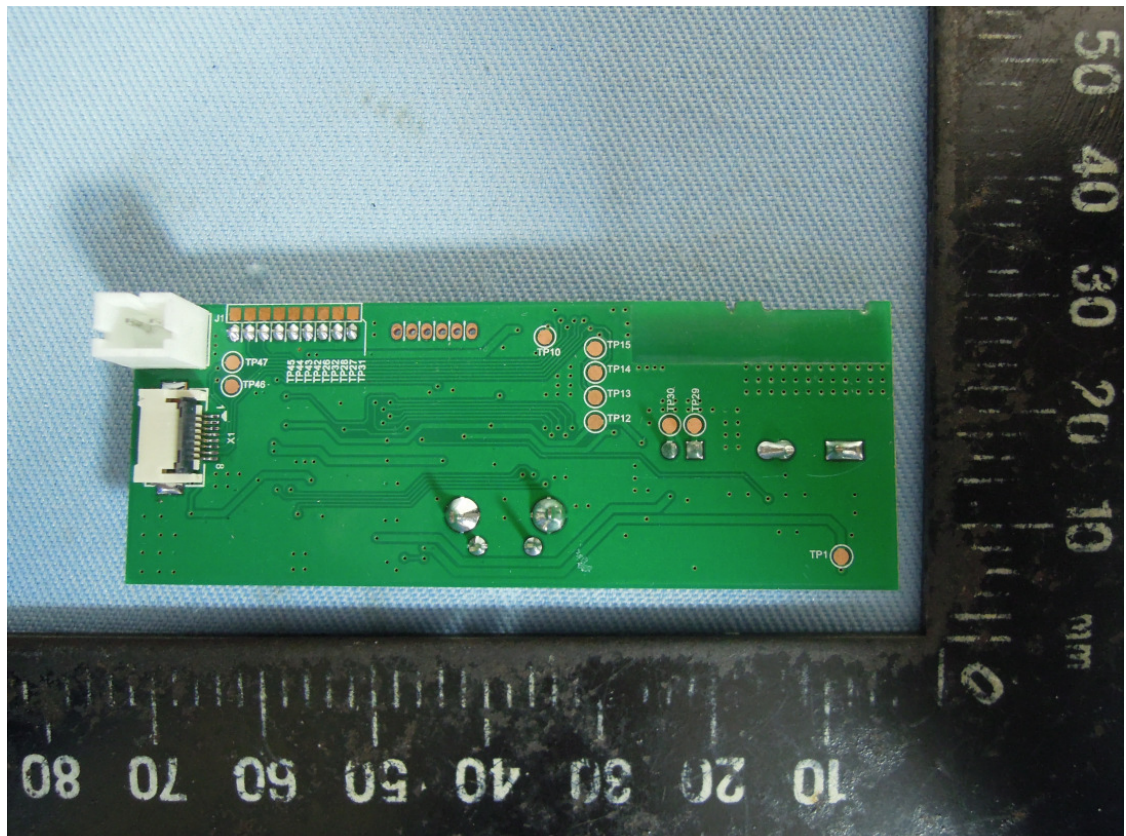

Product: Electronic BLE Deadbolt

Type Identification: IG200

Product: Electronic BLE Deadbolt
Type Identification: IG200

Product: Electronic BLE Deadbolt
Type Identification: IG200

Product: Electronic BLE Deadbolt

Type Identification: IG200