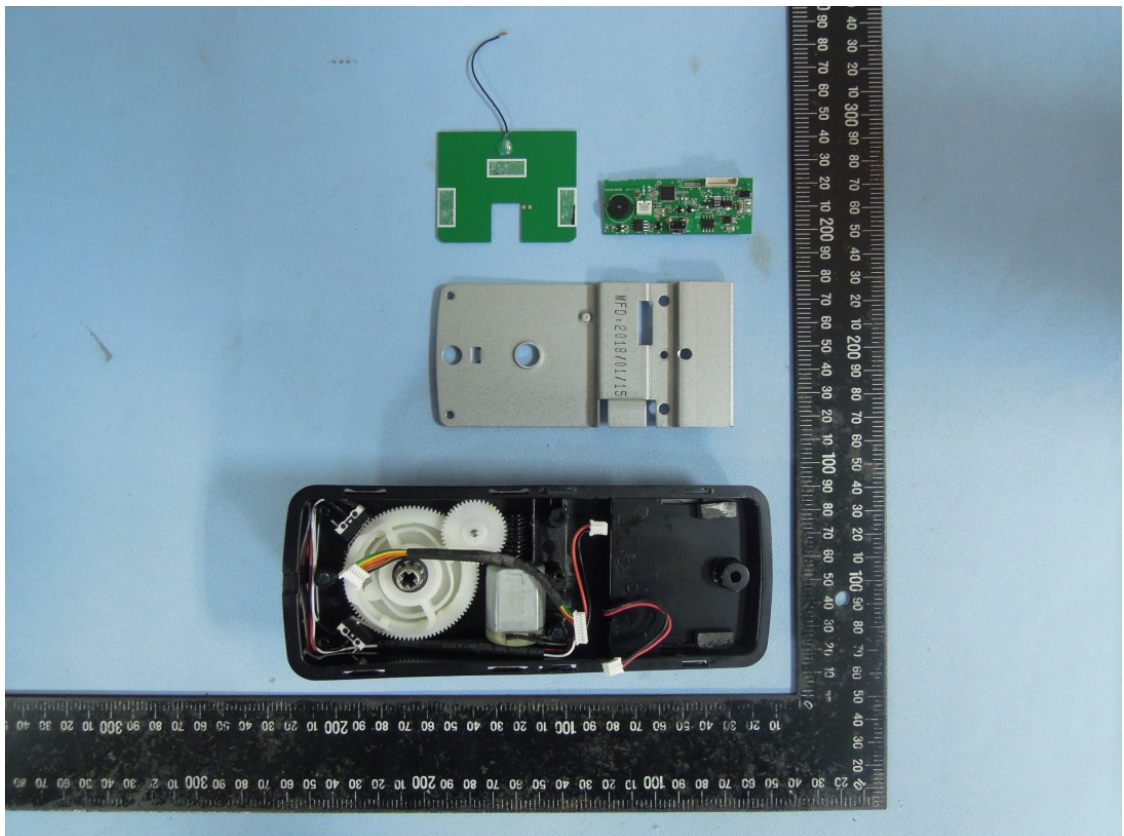

Product: Electronic BLE Deadbolt

Type Identification: IG200

Product: Electronic BLE Deadbolt
Type Identification: IG200

Product: Electronic BLE Deadbolt
Type Identification: IG200

Product: Electronic BLE Deadbolt

Type Identification: IG200