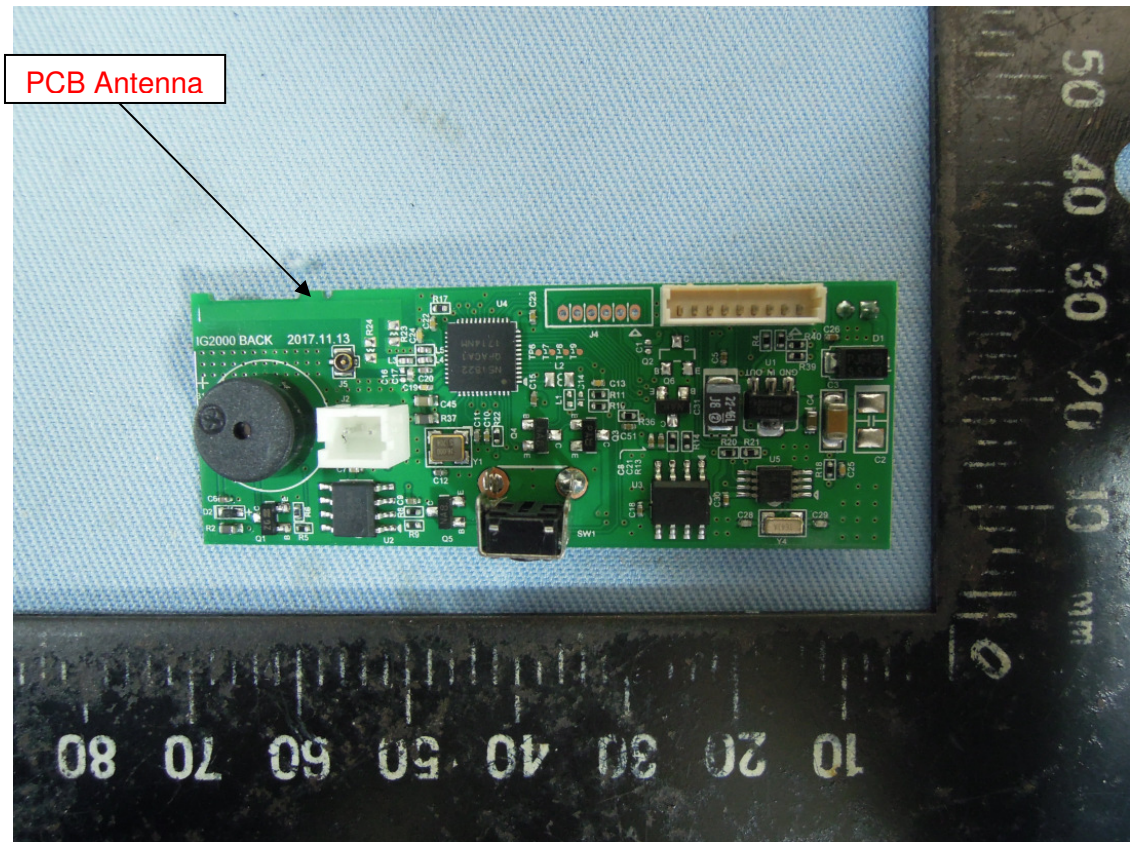

Product: Electronic BLE Deadbolt

Type Identification: IG200

Product: Electronic BLE Deadbolt
Type Identification: IG200

Product: Electronic BLE Deadbolt
Type Identification: IG200

Product: Electronic BLE Deadbolt

Type Identification: IG200