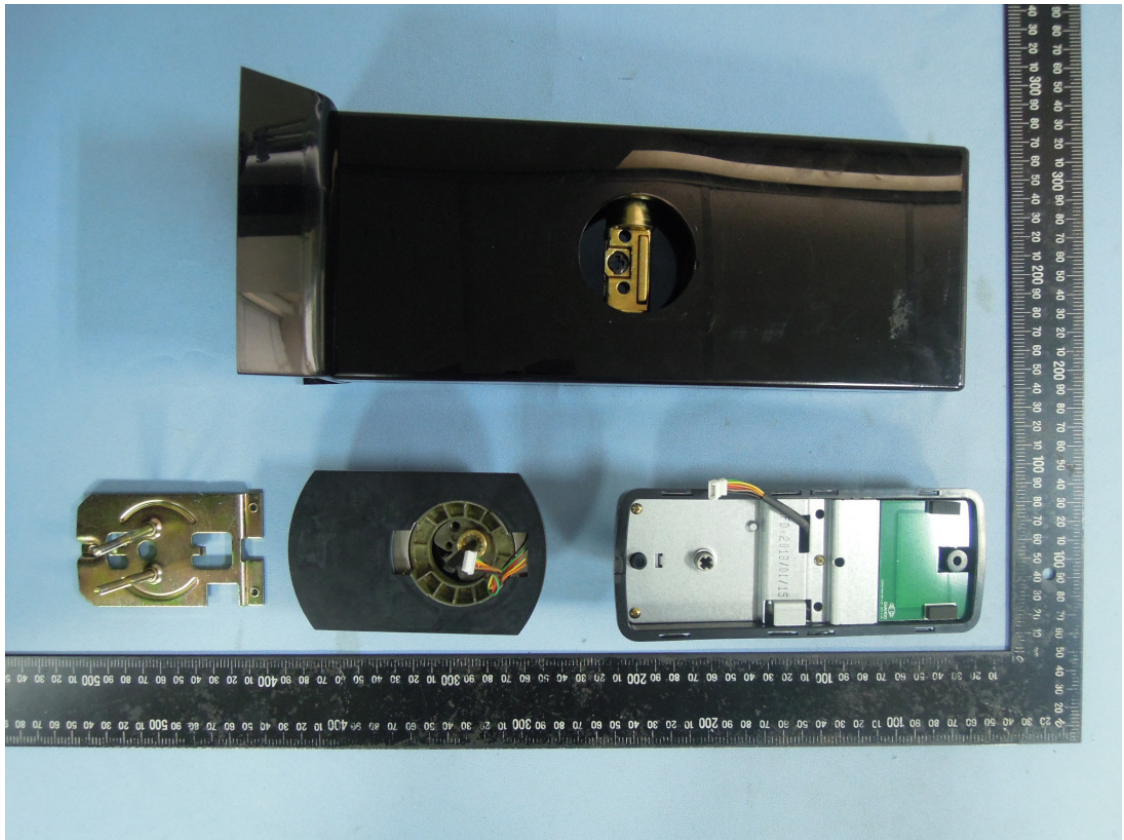

Product: Electronic BLE Deadbolt

Type Identification: IG200

Product: Electronic BLE Deadbolt
Type Identification: IG200

Product: Electronic BLE Deadbolt
Type Identification: IG200

Product: Electronic BLE Deadbolt

Type Identification: IG200