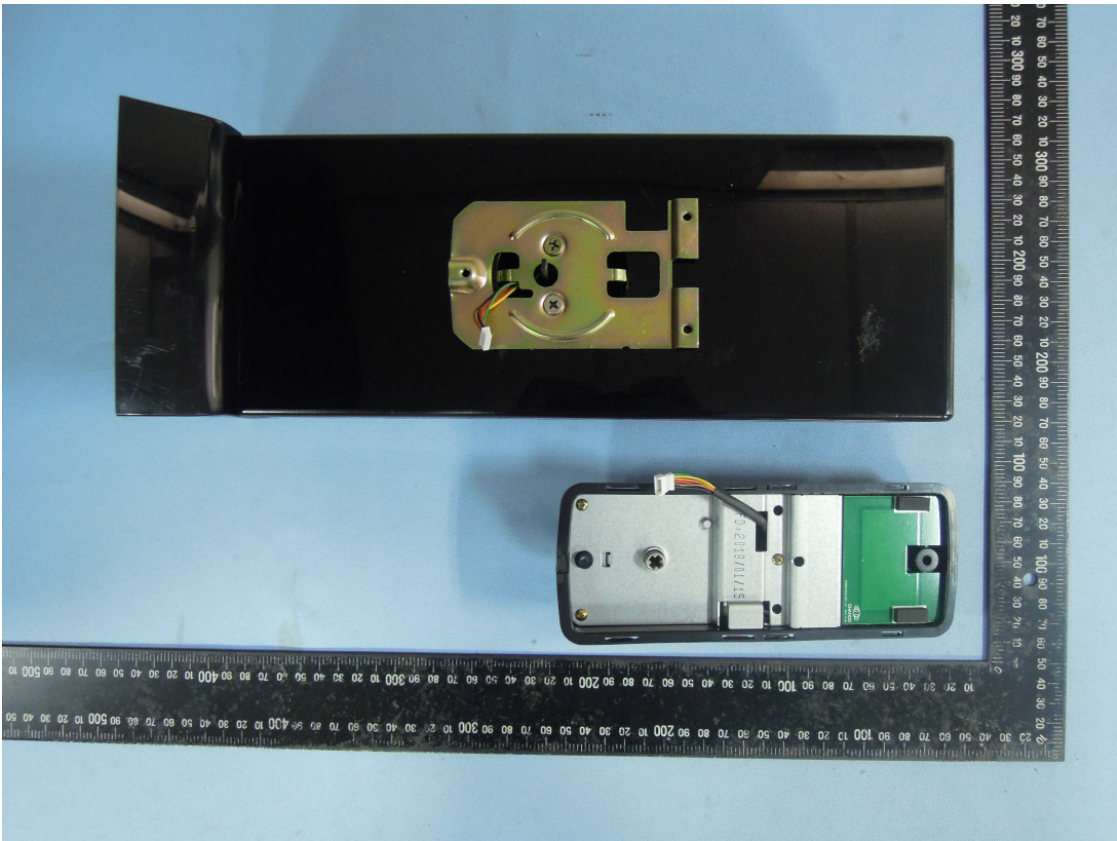

Product: Electronic BLE Deadbolt

Type Identification: IG200

Product: Electronic BLE Deadbolt
Type Identification: IG200

Product: Electronic BLE Deadbolt
Type Identification: IG200

Product: Electronic BLE Deadbolt

Type Identification: IG200