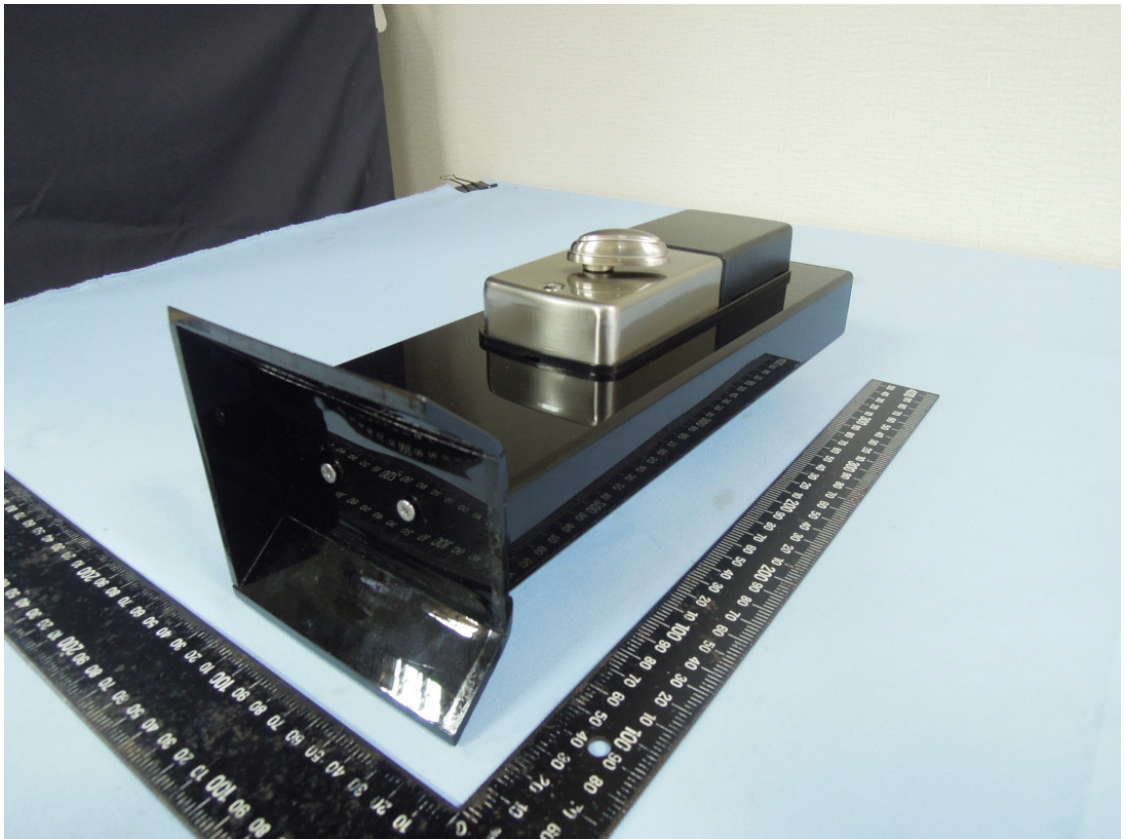

Product: Electronic BLE Deadbolt
Type Identification: IG200

Product: Electronic BLE Deadbolt
Type Identification: IG200