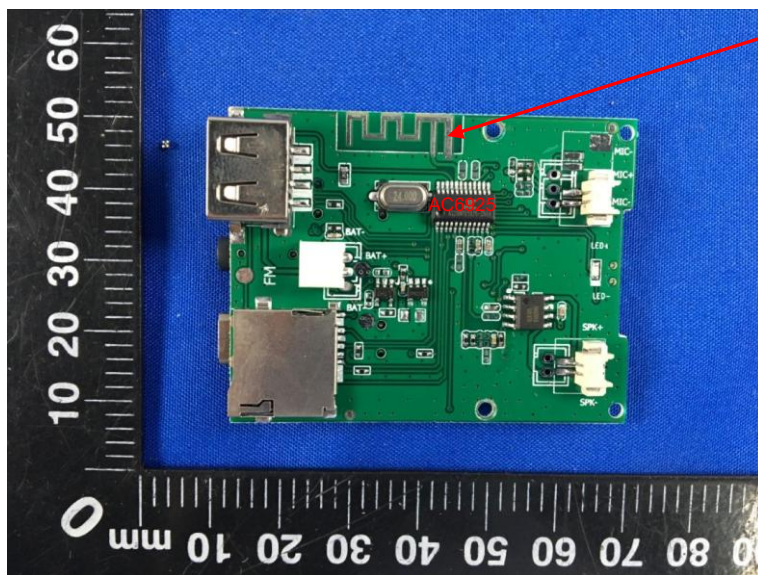

FCC ID: 2AM8S-HPS0580

BT Antenna