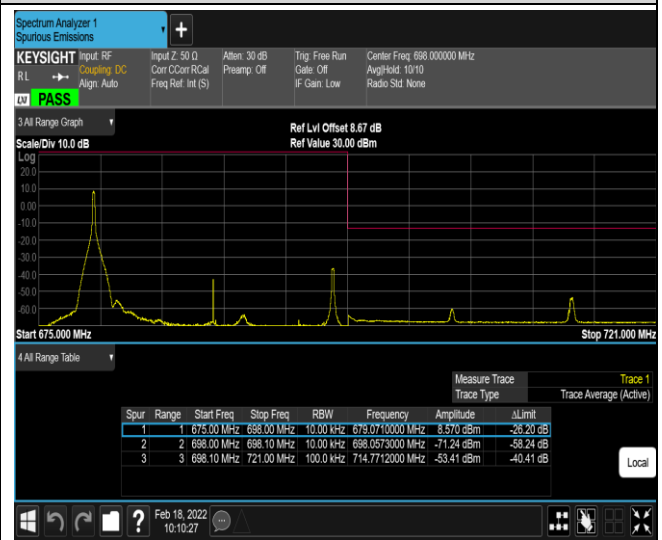

Band71-20MHz-QPSK-133372-1RB#0

Band71-20MHz-QPSK-133372-100RB#0