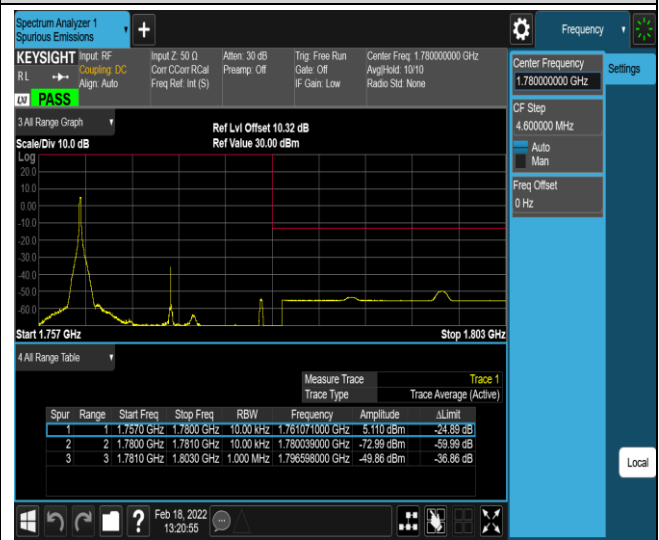

Band66-20MHz-QPSK-132572-1RB#0

Band66-20MHz-QPSK-132572-100RB#0