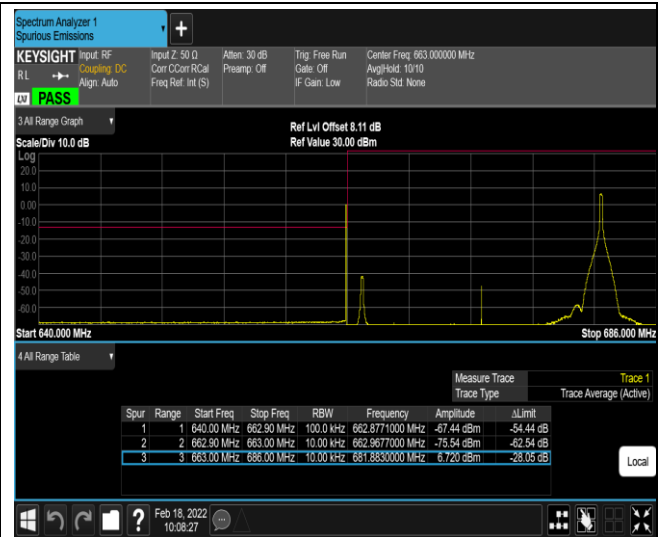

Band71-20MHz-16QAM-133222-1RB#99

Band71-20MHz-16QAM-133222-100RB#0

Band71-20MHz-16QAM-133372-1RB#0

Band71-20MHz-16QAM-133372-1RB#99

Band71-20MHz-16QAM-133372-100RB#0

Appendix E: Conducted Spurious Emission