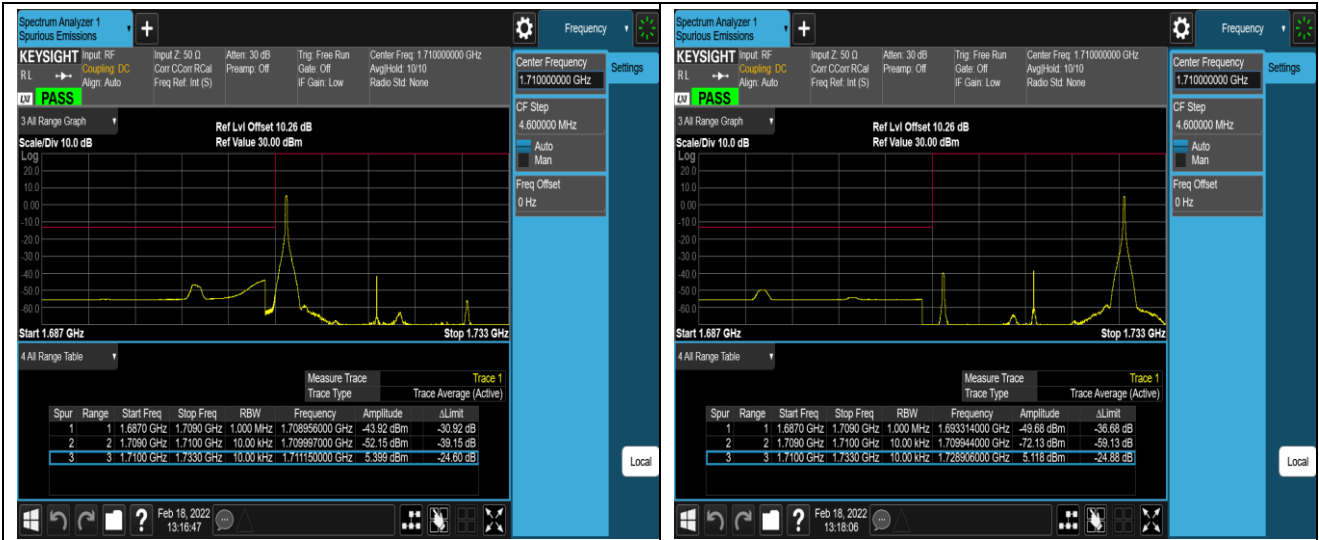

Band66-1.4MHz-QPSK-131979-6RB#0

Band66-1.4MHz-QPSK-132665-1RB#0

Band66-1.4MHz-QPSK-132665-1RB#5

Band66-1.4MHz-QPSK-132665-6RB#0

Band66-1.4MHz-16QAM-131979-1RB#0

Band66-1.4MHz-16QAM-131979-1RB#5

Band66-20MHz-QPSK-132072-100RB#0