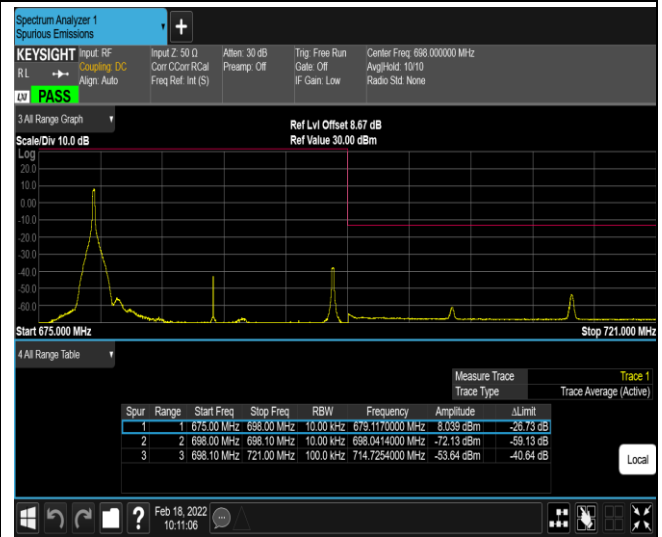

Band71-20MHz-16QAM-133222-1RB#99

Band71-20MHz-16QAM-133222-100RB#0

Band71-20MHz-16QAM-133372-1RB#0

Band71-20MHz-16QAM-133372-1RB#99

Band71-20MHz-16QAM-133372-100RB#0

Appendix E: Conducted Spurious Emission