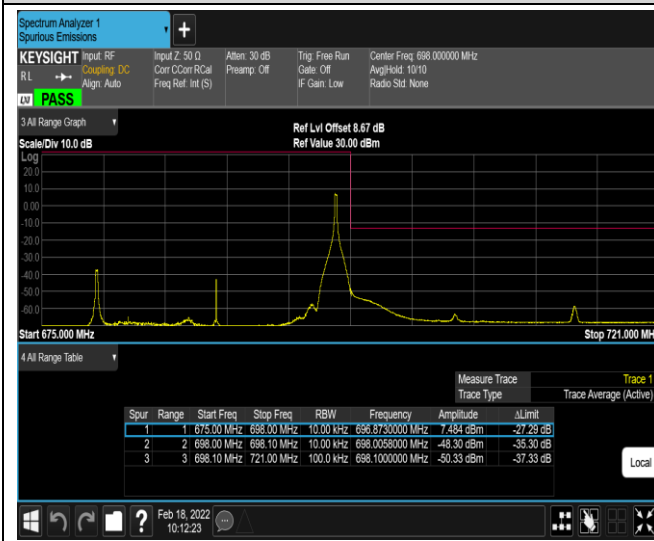

Band71-20MHz-16QAM-133222-1RB#99

Band71-20MHz-16QAM-133222-100RB#0

Band71-20MHz-16QAM-133372-1RB#0

Band71-20MHz-16QAM-133372-1RB#99

Band71-20MHz-16QAM-133372-100RB#0

Appendix E: Conducted Spurious Emission