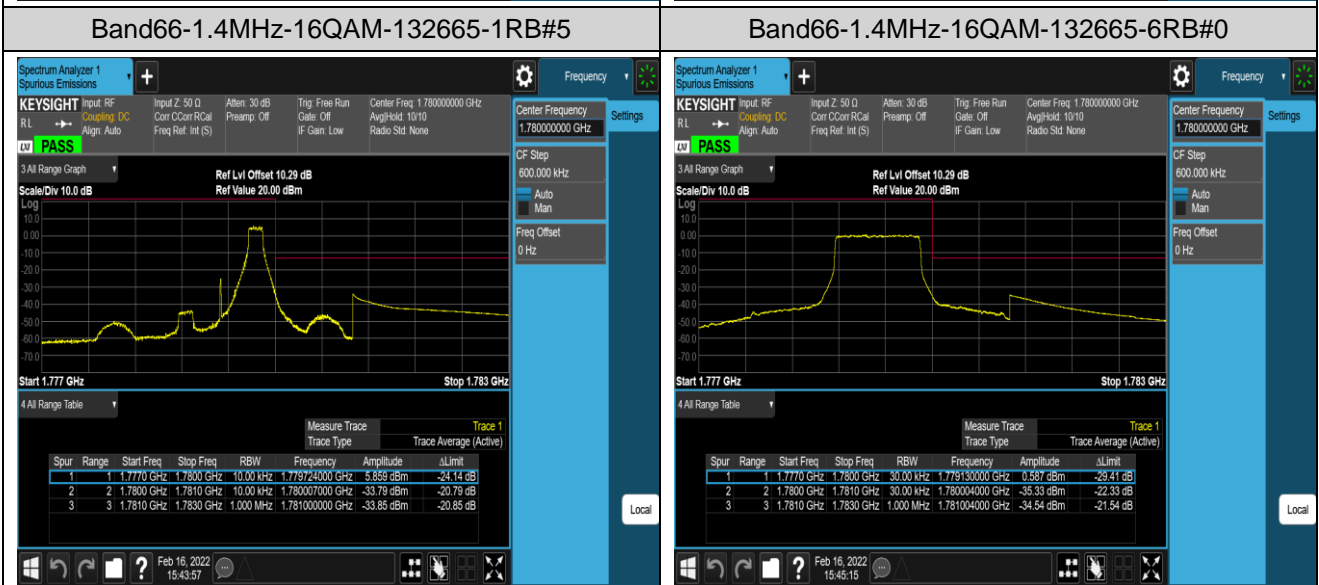

Band66-1.4MHz-QPSK-131979-6RB#0

Band66-1.4MHz-QPSK-132665-1RB#0

Band66-1.4MHz-QPSK-132665-1RB#5

Band66-1.4MHz-QPSK-132665-6RB#0

Band66-1.4MHz-16QAM-131979-1RB#0

Band66-1.4MHz-16QAM-131979-1RB#5

Band66-20MHz-QPSK-132072-100RB#0