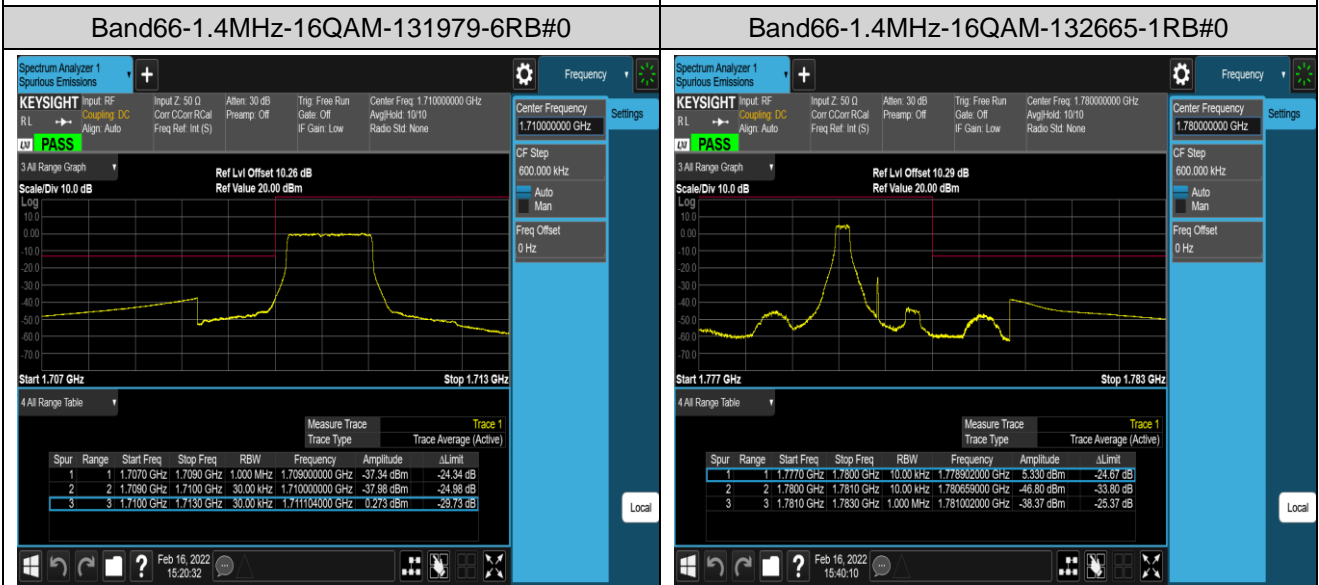

Band66-1.4MHz-QPSK-131979-6RB#0

Band66-1.4MHz-QPSK-132665-1RB#0

Band66-1.4MHz-QPSK-132665-1RB#5

Band66-1.4MHz-QPSK-132665-6RB#0

Band66-1.4MHz-16QAM-131979-1RB#0

Band66-1.4MHz-16QAM-131979-1RB#5

Band66-20MHz-QPSK-132072-100RB#0