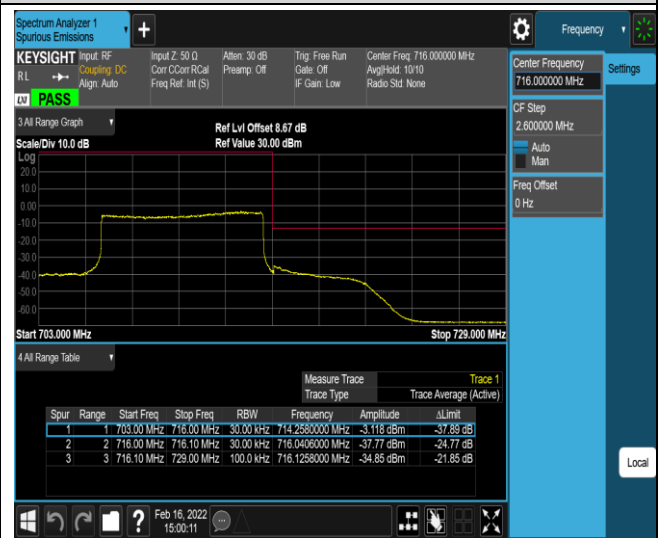

Band12-10MHz-QPSK-23130-50RB#0

Band12-10MHz-16QAM-23060-1RB#49