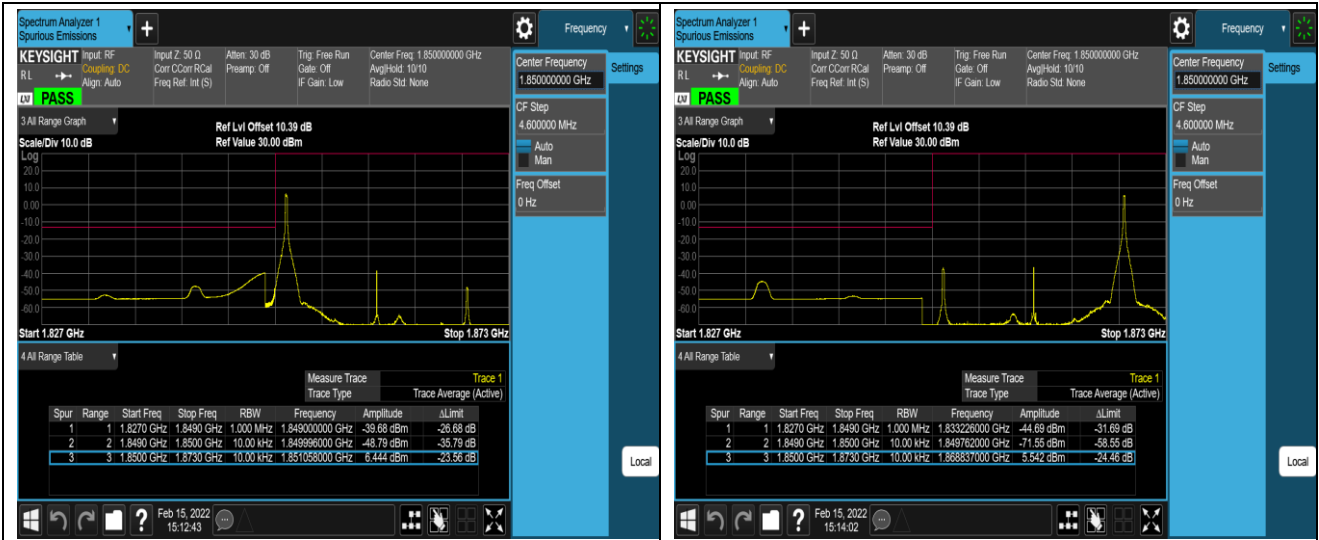

Band71	5MHz	16QAM	133147	1RB#0	-41.25,-33.71	PASS
Band71	5MHz	16QAM	133147	1RB#24	-52.01,-63.60	PASS
Band71	5MHz	16QAM	133147	25RB#0	-35.45,-37.45	PASS
Band71	5MHz	16QAM	133447	1RB#0	-60.38,-39.54	PASS
Band71	5MHz	16QAM	133447	1RB#24	-32.91,-40.15	PASS
Band71	5MHz	16QAM	133447	25RB#0	-35.26,-33.92	PASS
Band71	20MHz	QPSK	133222	1RB#0	-51.86,-49.97	PASS
Band71	20MHz	QPSK	133222	1RB#99	-67.20,-75.07	PASS
Band71	20MHz	QPSK	133222	100RB#0	-39.17,-45.85	PASS
Band71	20MHz	QPSK	133372	1RB#0	-71.24,-53.41	PASS
Band71	20MHz	QPSK	133372	1RB#99	-48.01,-49.44	PASS
Band71	20MHz	QPSK	133372	100RB#0	-44.70,-37.56	PASS
Band71	20MHz	16QAM	133222	1RB#0	-52.62,-49.33	PASS
Band71	20MHz	16QAM	133222	1RB#99	-67.44,-75.54	PASS
Band71	20MHz	16QAM	133222	100RB#0	-40.44,-47.09	PASS
Band71	20MHz	16QAM	133372	1RB#0	-72.13,-53.64	PASS
Band71	20MHz	16QAM	133372	1RB#99	-48.30,-50.33	PASS
Band71	20MHz	16QAM	133372	100RB#0	-46.56,-38.48	PASS

*Remark: All bandwidth and all modulation had been tested, but only the worst case data displayed in this report.*

Test Graphs

Band2-20MHz-QPSK-18700-100RB#0

Band2-20MHz-QPSK-19100-1RB#0

Band2-20MHz-QPSK-19100-1RB#99