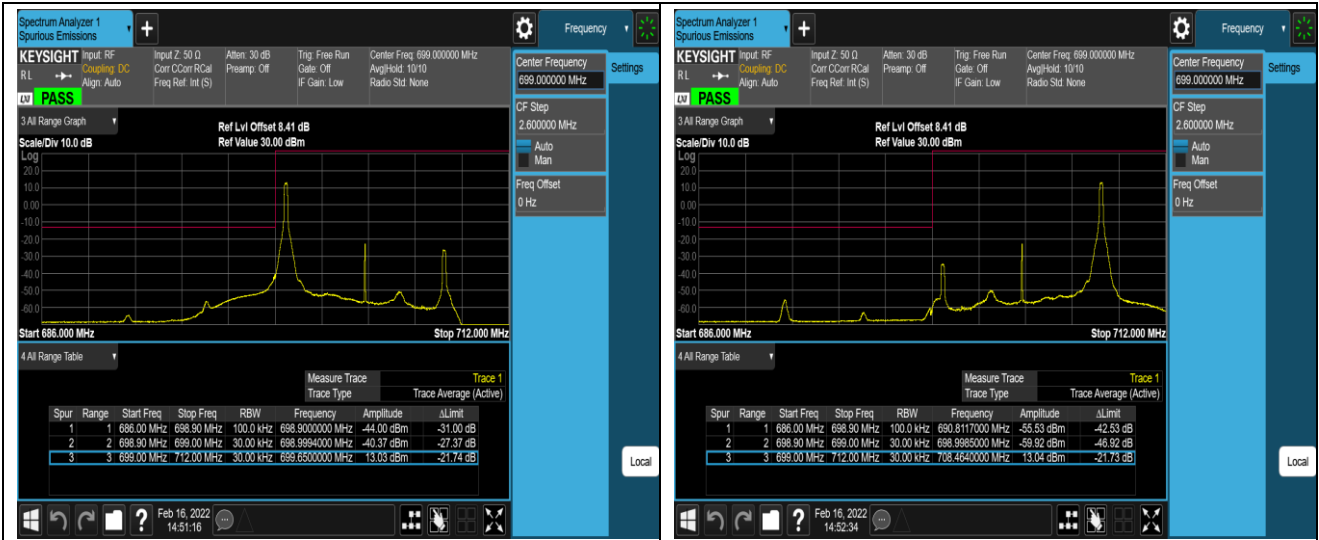

Band12-1.4MHz-16QAM-23017-1RB#5

Band12-1.4MHz-16QAM-23017-6RB#0

Band12-1.4MHz-16QAM-23173-1RB#0

Band12-1.4MHz-16QAM-23173-1RB#5

Band12-1.4MHz-16QAM-23173-6RB#0

Band12-10MHz-QPSK-23060-1RB#0

Band12-10MHz-QPSK-23060-1RB#49