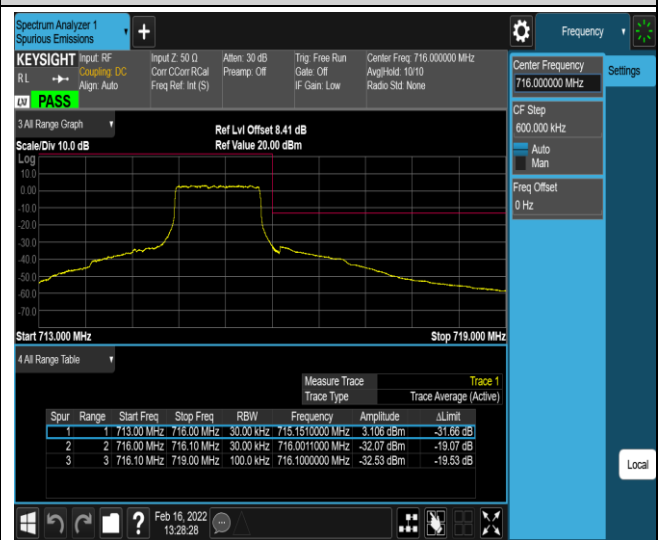

Band12-1.4MHz-16QAM-23017-1RB#5

Band12-1.4MHz-16QAM-23017-6RB#0

Band12-1.4MHz-16QAM-23173-1RB#0

Band12-1.4MHz-16QAM-23173-1RB#5

Band12-1.4MHz-16QAM-23173-6RB#0

Band12-10MHz-QPSK-23060-1RB#0

Band12-10MHz-QPSK-23060-1RB#49