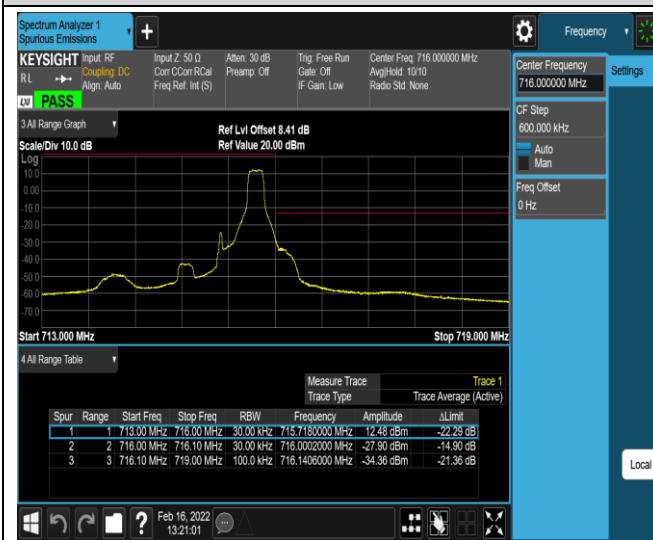

Band12-1.4MHz-16QAM-23017-1RB#5

Band12-1.4MHz-16QAM-23017-6RB#0

Band12-1.4MHz-16QAM-23173-1RB#0

Band12-1.4MHz-16QAM-23173-1RB#5

Band12-1.4MHz-16QAM-23173-6RB#0

Band12-10MHz-QPSK-23060-1RB#0

Band12-10MHz-QPSK-23060-1RB#49