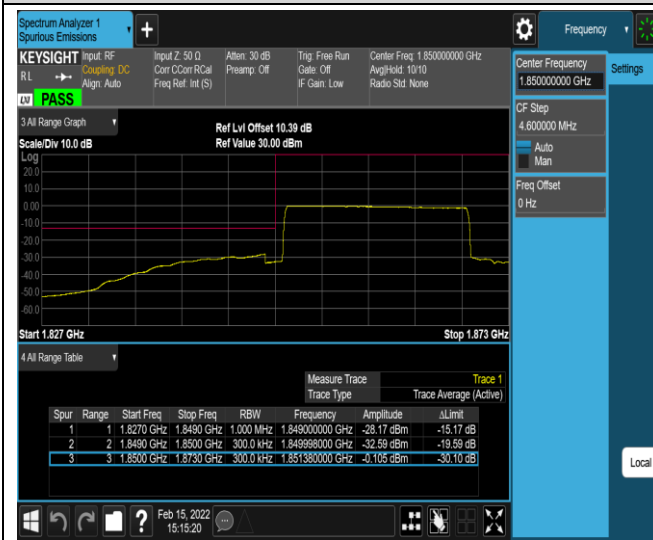

*Remark: All bandwidth and all modulation had been tested, but only the worst case data displayed in this report.*

Test Graphs

Band2-20MHz-QPSK-18700-100RB#0

Band2-20MHz-QPSK-19100-1RB#0

Band2-20MHz-QPSK-19100-1RB#99