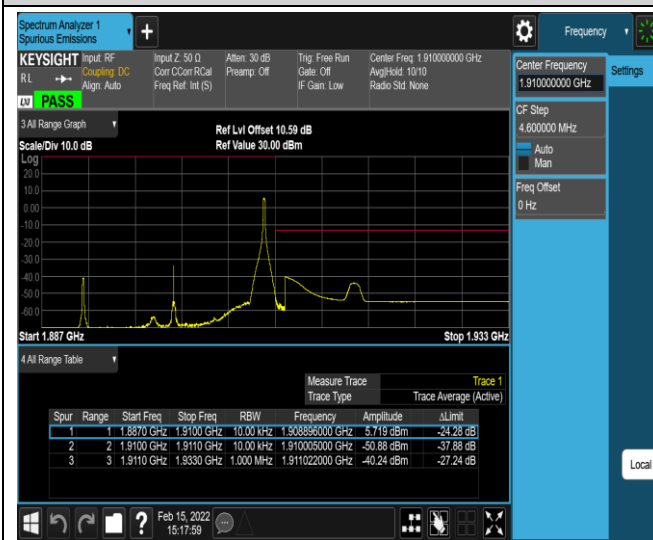

Band2-20MHz-QPSK-19100-1RB#99