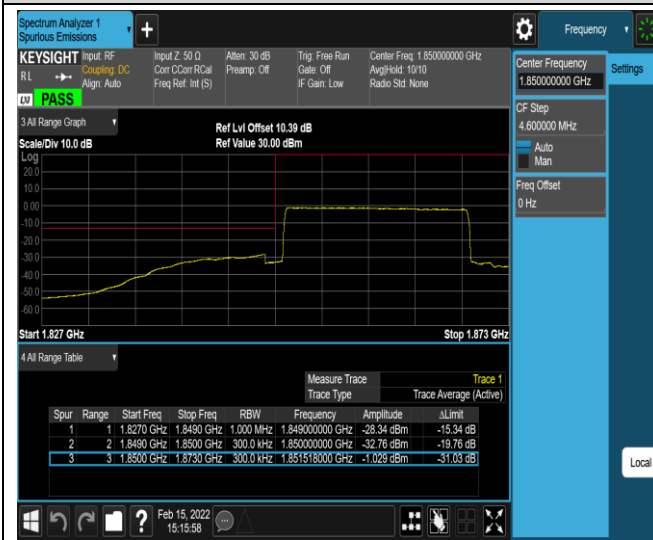

*Remark: All bandwidth and all modulation had been tested, but only the worst case data displayed in this report.*

Test Graphs

Band2-20MHz-QPSK-18700-100RB#0

Band2-20MHz-QPSK-19100-1RB#0

Band2-20MHz-QPSK-19100-1RB#99

Band2-20MHz-QPSK-19100-100RB#0

Band2-20MHz-16QAM-18700-1RB#0

Band2-20MHz-16QAM-18700-1RB#99

Band2-20MHz-16QAM-18700-100RB#0

Band2-20MHz-16QAM-19100-1RB#0

Band2-20MHz-16QAM-19100-1RB#99

Band2-20MHz-16QAM-19100-100RB#0