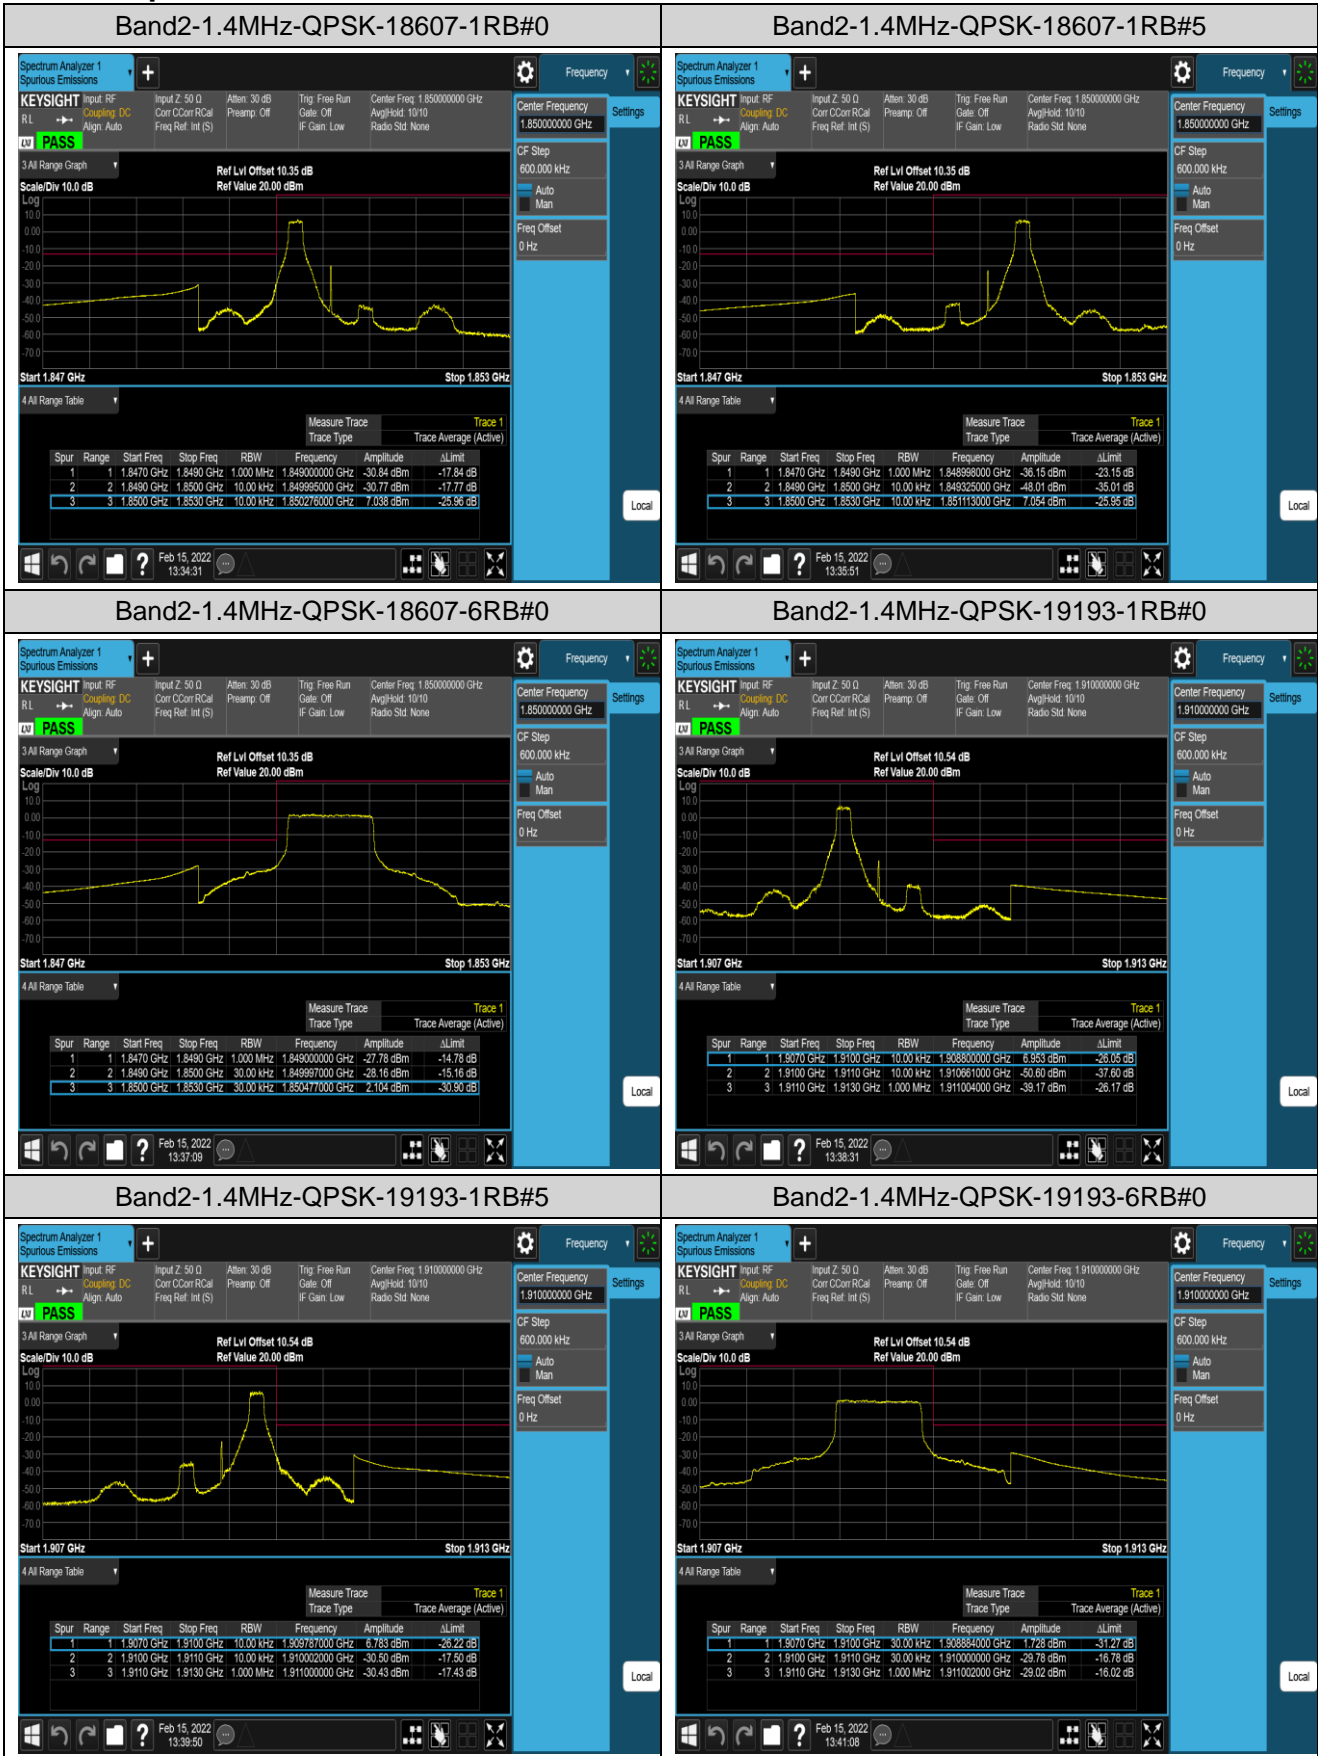

Test Graphs