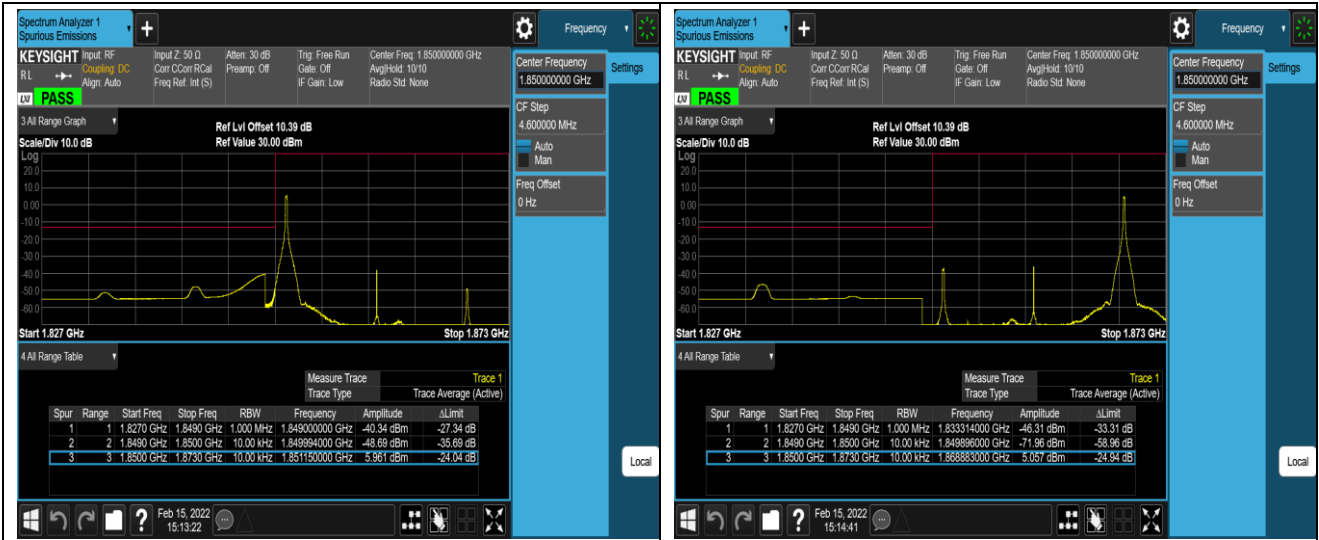

Band2-20MHz-16QAM-18700-1RB#0

Band2-20MHz-16QAM-18700-1RB#99