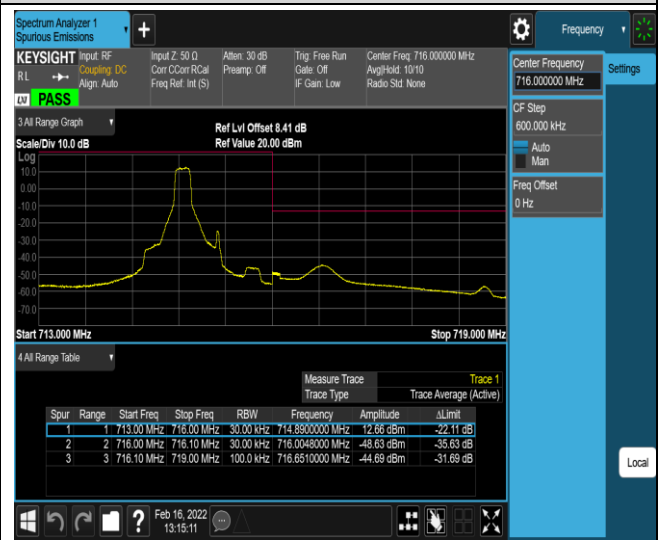

Band12-1.4MHz-16QAM-23017-1RB#5

Band12-1.4MHz-16QAM-23017-6RB#0

Band12-1.4MHz-16QAM-23173-1RB#0

Band12-1.4MHz-16QAM-23173-1RB#5

Band12-1.4MHz-16QAM-23173-6RB#0

Band12-10MHz-QPSK-23060-1RB#0

Band12-10MHz-QPSK-23060-1RB#49