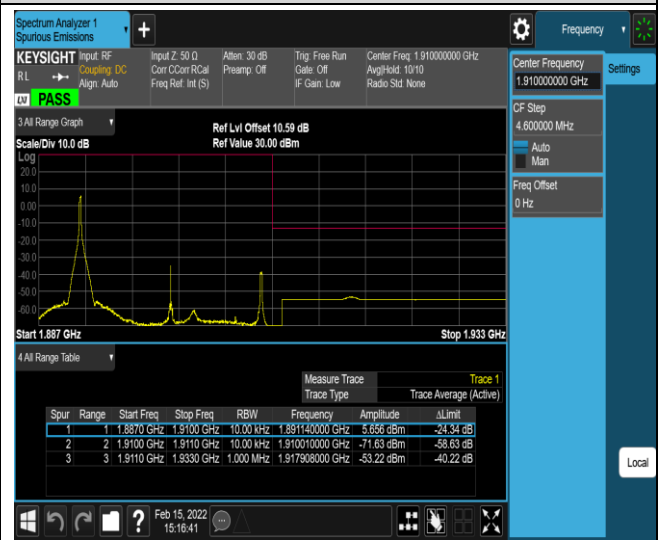

*Remark: All bandwidth and all modulation had been tested, but only the worst case data displayed in this report.*

Test Graphs

Band2-20MHz-QPSK-18700-100RB#0

Band2-20MHz-QPSK-19100-1RB#0

Band2-20MHz-QPSK-19100-1RB#99