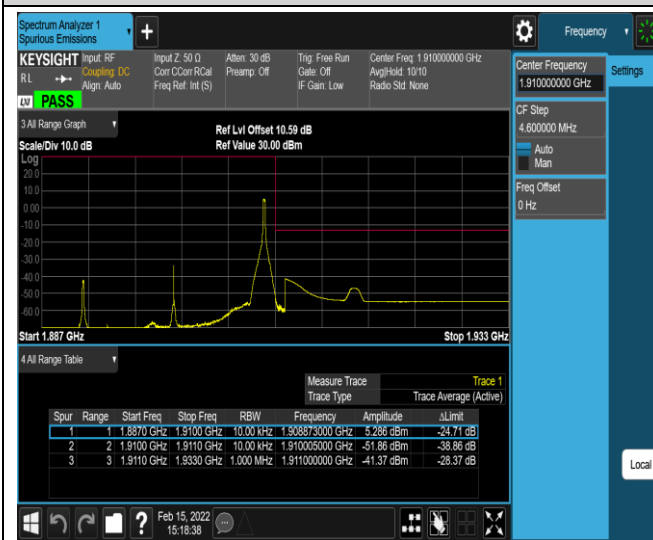

*Remark: All bandwidth and all modulation had been tested, but only the worst case data displayed in this report.*

Test Graphs

Band2-20MHz-QPSK-18700-100RB#0

Band2-20MHz-QPSK-19100-1RB#0

Band2-20MHz-QPSK-19100-1RB#99

Band2-20MHz-QPSK-19100-100RB#0

Band2-20MHz-16QAM-18700-1RB#0

Band2-20MHz-16QAM-18700-1RB#99

Band2-20MHz-16QAM-18700-100RB#0

Band2-20MHz-16QAM-19100-1RB#0

Band2-20MHz-16QAM-19100-1RB#99

Band2-20MHz-16QAM-19100-100RB#0