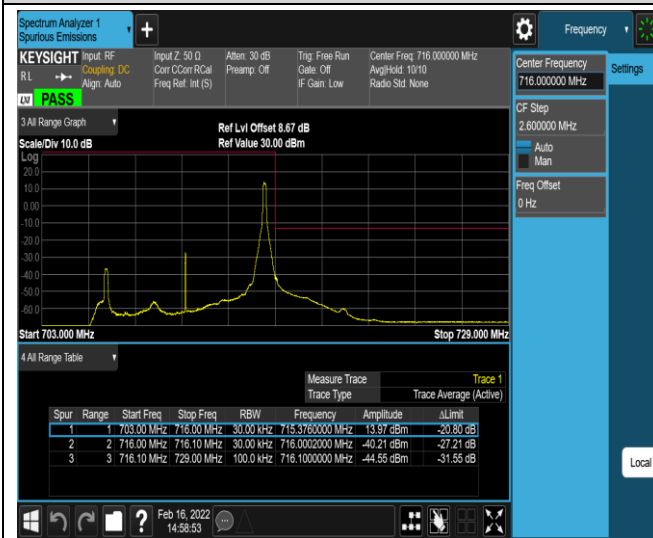

Band12-10MHz-QPSK-23130-1RB#49

Band12-10MHz-16QAM-23060-1RB#0