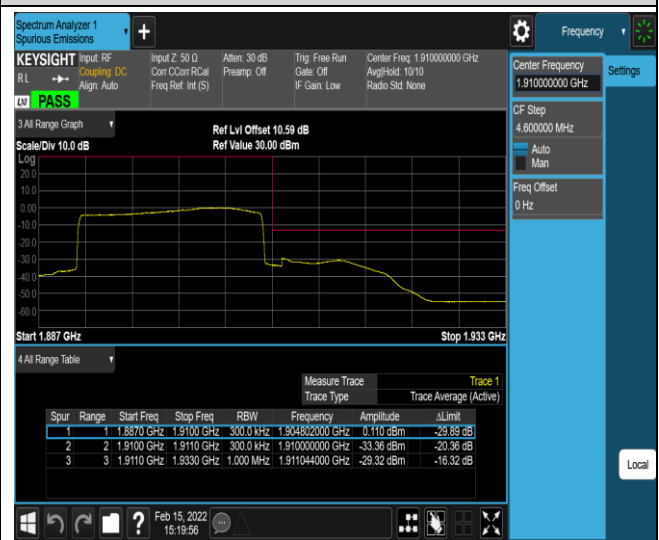

Band2-20MHz-16QAM-19100-100RB#0