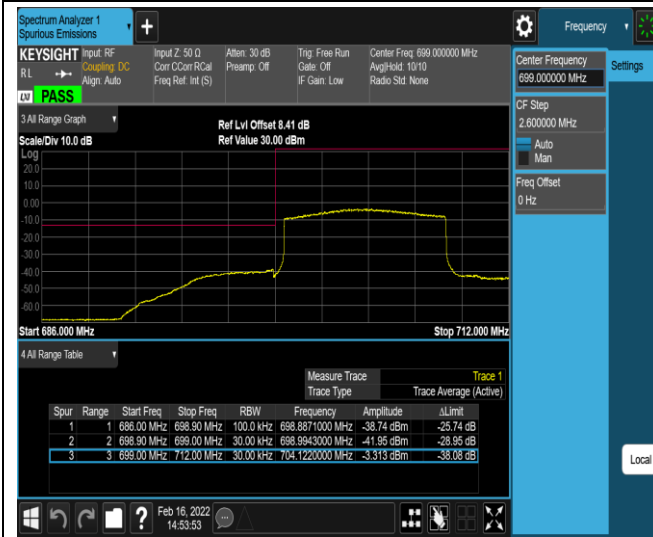

Band12-10MHz-QPSK-23060-50RB#0