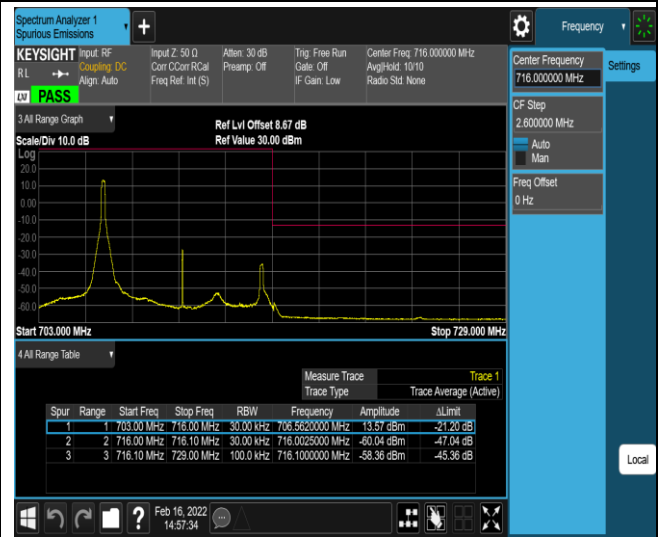

Band12-10MHz-QPSK-23130-1RB#0