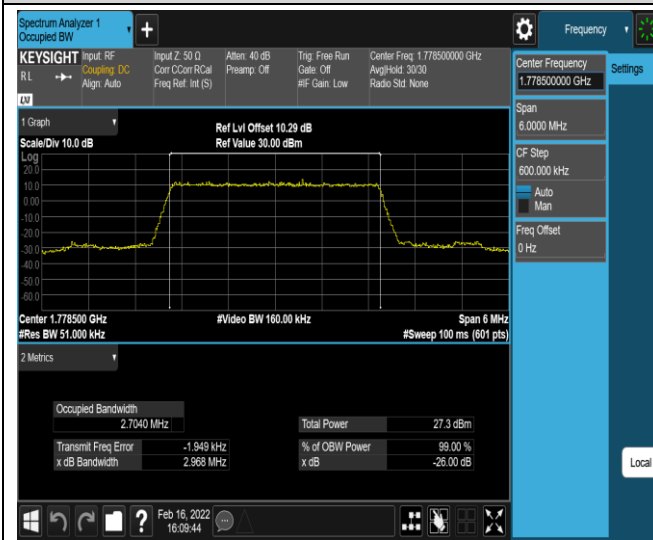

Band12-5MHz-16QAM-23035-25RB#0

Band12-5MHz-16QAM-23095-25RB#0

Band12-5MHz-16QAM-23155-25RB#0

Band12-10MHz-QPSK-23060-50RB#0

Band12-10MHz-QPSK-23095-50RB#0

Band66-3MHz-QPSK-132657-15RB#0

Band66-3MHz-16QAM-131987-15RB#0