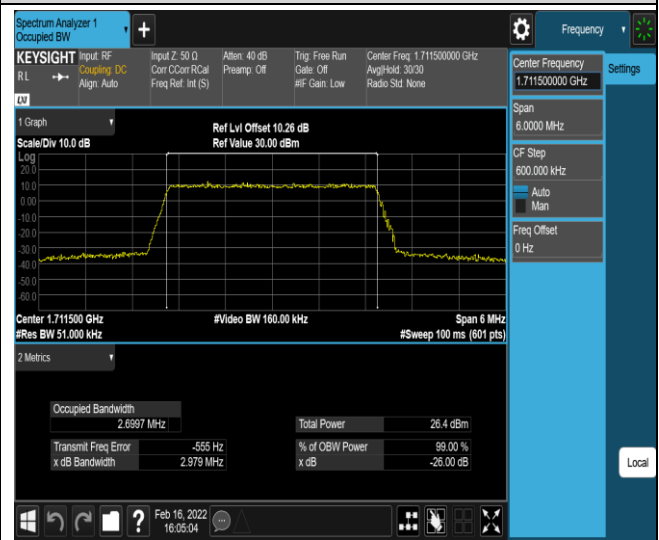

Band66-3MHz-16QAM-131987-15RB#0

Band66-3MHz-16QAM-132657-15RB#0