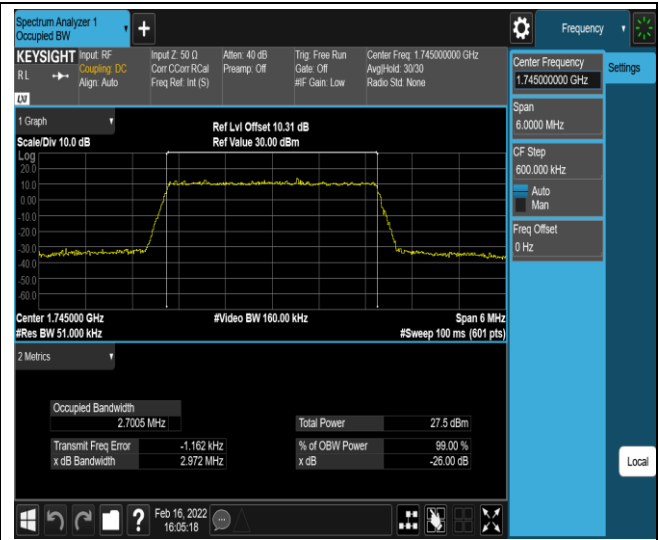

Band12-5MHz-16QAM-23035-25RB#0

Band12-5MHz-16QAM-23095-25RB#0

Band12-5MHz-16QAM-23155-25RB#0

Band12-10MHz-QPSK-23060-50RB#0

Band12-10MHz-QPSK-23095-50RB#0

Band66-3MHz-QPSK-132657-15RB#0

Band66-3MHz-16QAM-131987-15RB#0