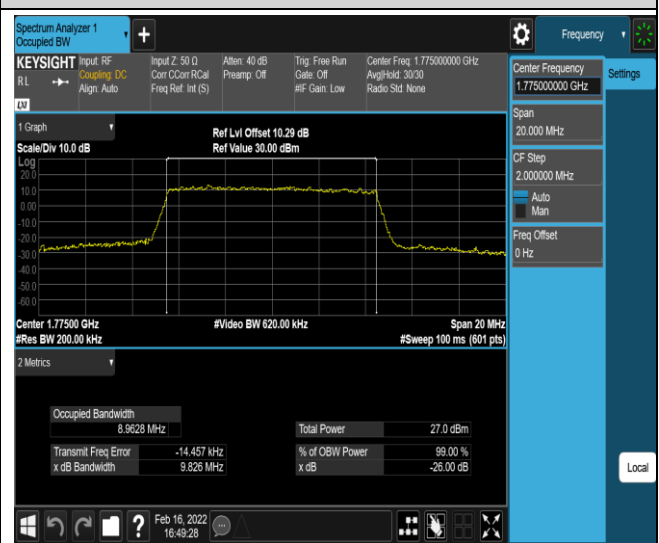

Band66-10MHz-16QAM-132622-50RB#0

Band66-15MHz-QPSK-132322-75RB#0