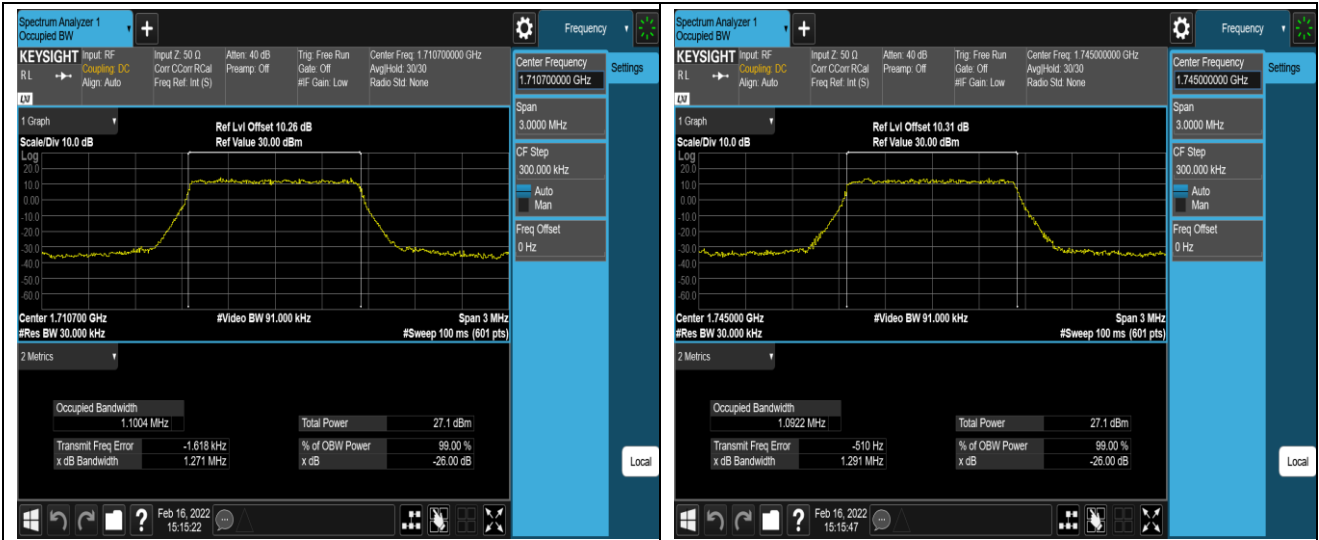

Band12-5MHz-16QAM-23035-25RB#0

Band12-5MHz-16QAM-23095-25RB#0

Band12-5MHz-16QAM-23155-25RB#0

Band12-10MHz-QPSK-23060-50RB#0

Band12-10MHz-QPSK-23095-50RB#0

Band66-3MHz-QPSK-132657-15RB#0

Band66-3MHz-16QAM-131987-15RB#0