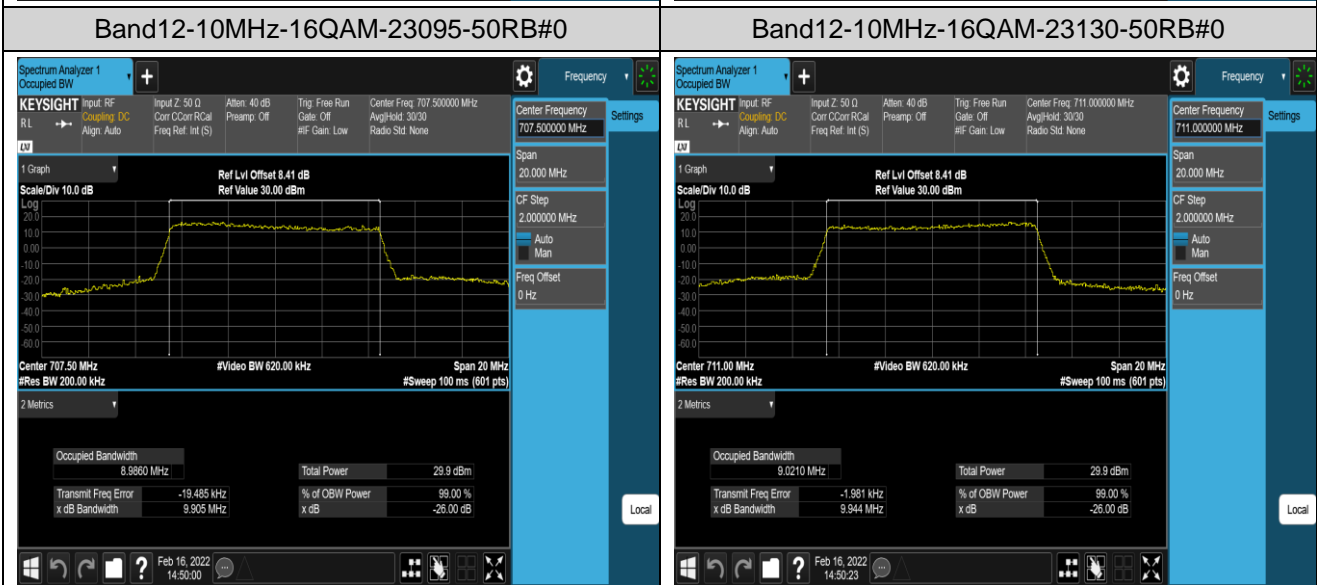

Band12-5MHz-16QAM-23035-25RB#0

Band12-5MHz-16QAM-23095-25RB#0

Band12-5MHz-16QAM-23155-25RB#0

Band12-10MHz-QPSK-23060-50RB#0

Band12-10MHz-QPSK-23095-50RB#0

Band66-3MHz-QPSK-132657-15RB#0

Band66-3MHz-16QAM-131987-15RB#0