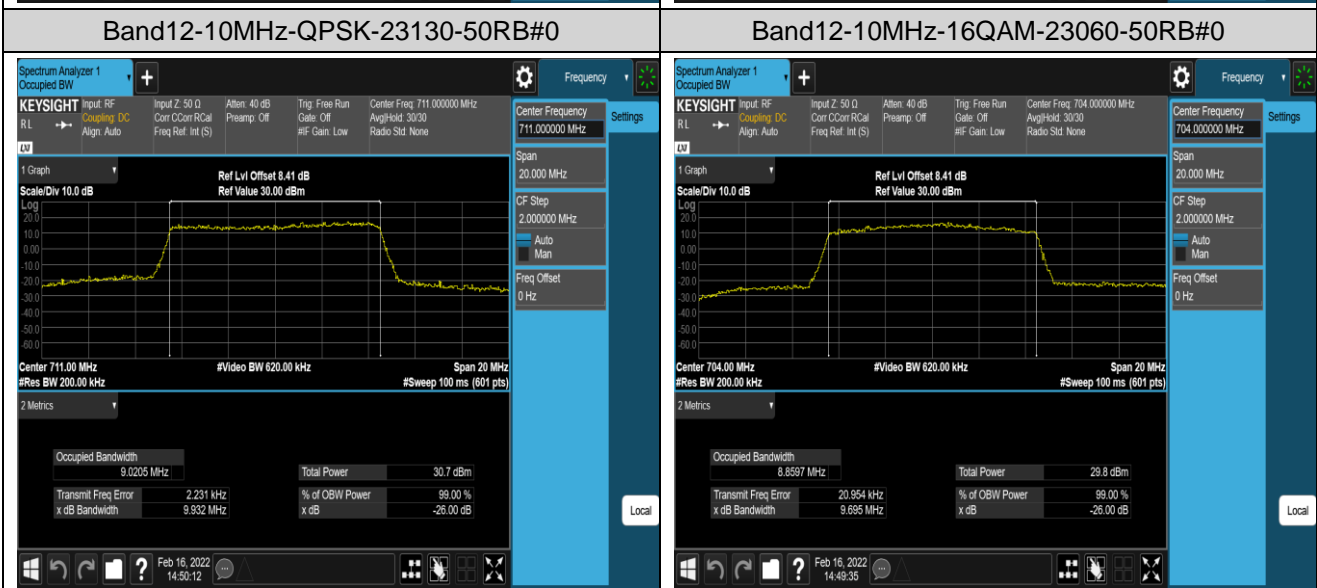

Band12-5MHz-16QAM-23035-25RB#0

Band12-5MHz-16QAM-23095-25RB#0

Band12-5MHz-16QAM-23155-25RB#0

Band12-10MHz-QPSK-23060-50RB#0

Band12-10MHz-QPSK-23095-50RB#0

Band66-3MHz-QPSK-132657-15RB#0

Band66-3MHz-16QAM-131987-15RB#0