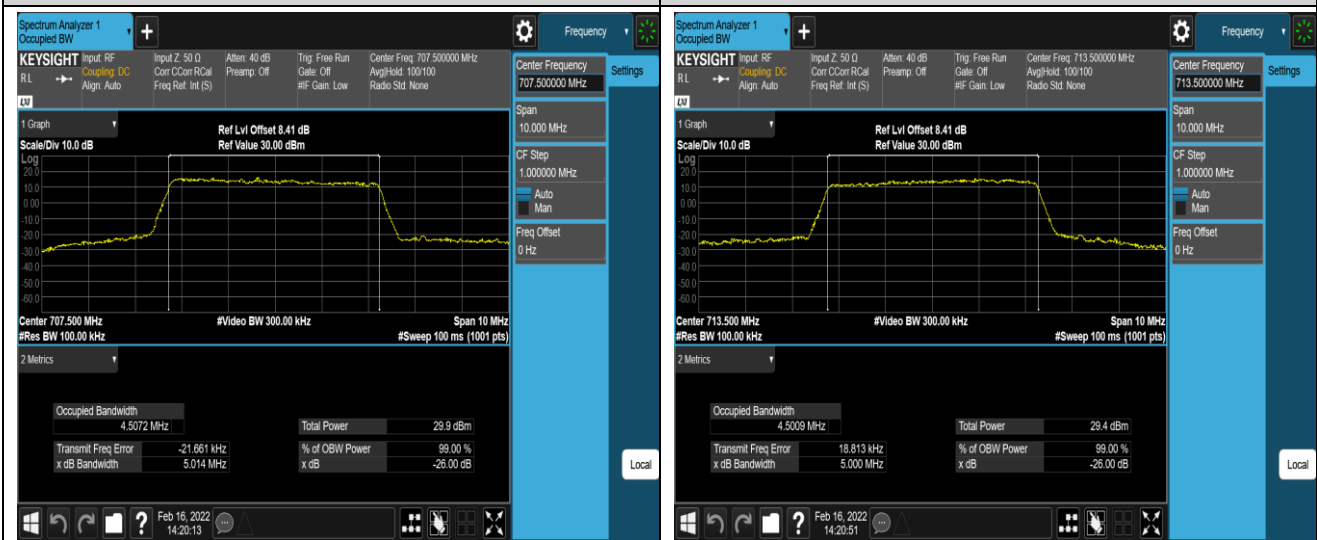

Band12-5MHz-16QAM-23095-25RB#0

Band12-5MHz-16QAM-23155-25RB#0

Band12-10MHz-QPSK-23060-50RB#0

Band12-10MHz-QPSK-23095-50RB#0