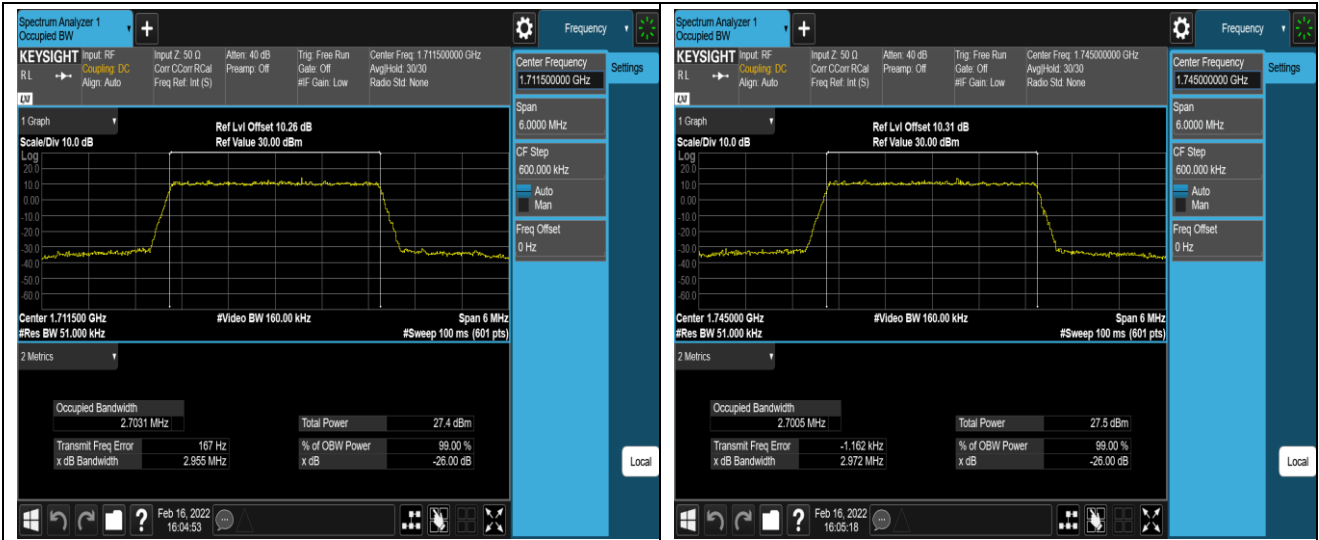

Band12-5MHz-16QAM-23035-25RB#0

Band12-5MHz-16QAM-23095-25RB#0

Band12-5MHz-16QAM-23155-25RB#0

Band12-10MHz-QPSK-23060-50RB#0

Band12-10MHz-QPSK-23095-50RB#0

Band66-3MHz-QPSK-132657-15RB#0

Band66-3MHz-16QAM-131987-15RB#0