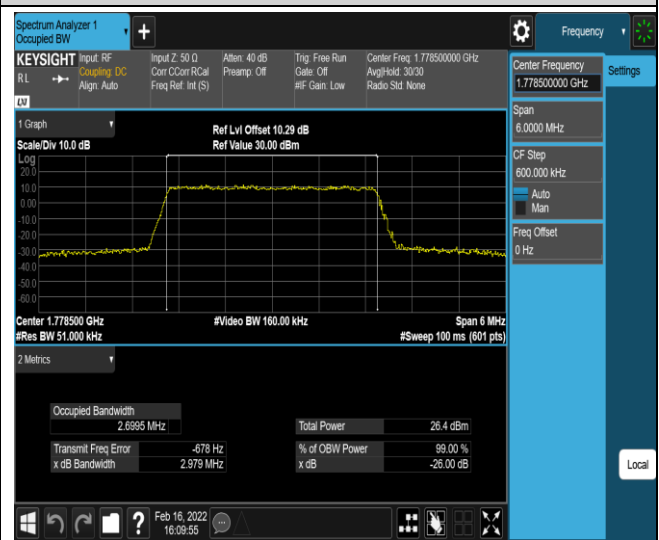

Band66-3MHz-16QAM-132657-15RB#0

Band66-5MHz-QPSK-132322-25RB#0