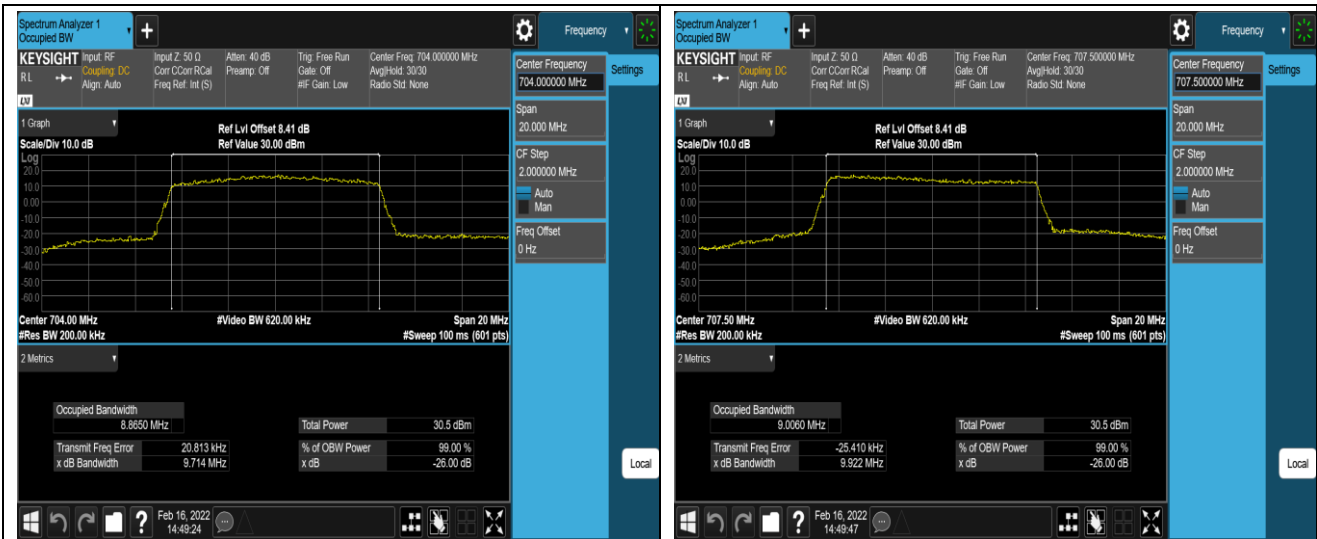

Band12-5MHz-16QAM-23035-25RB#0

Band12-5MHz-16QAM-23095-25RB#0

Band12-5MHz-16QAM-23155-25RB#0

Band12-10MHz-QPSK-23060-50RB#0

Band12-10MHz-QPSK-23095-50RB#0

Band66-3MHz-QPSK-132657-15RB#0

Band66-3MHz-16QAM-131987-15RB#0