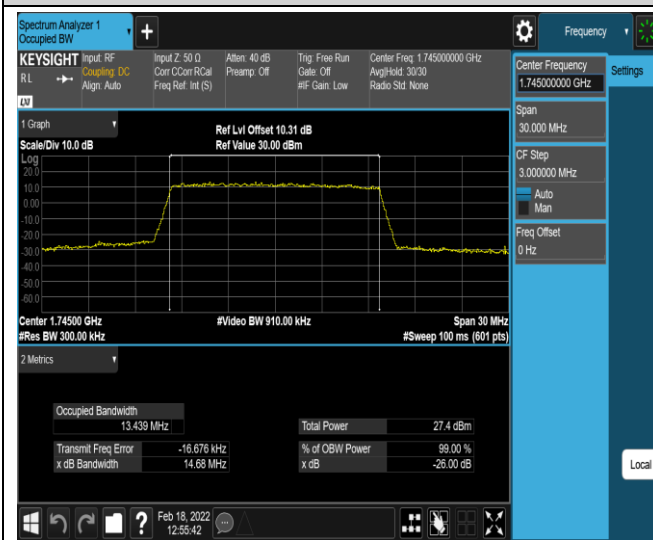

Band66-10MHz-16QAM-132622-50RB#0

Band66-15MHz-QPSK-132047-75RB#0

Band66-15MHz-QPSK-132322-75RB#0

Band66-15MHz-QPSK-132597-75RB#0

Band66-15MHz-16QAM-132047-75RB#0

Band66-15MHz-16QAM-132322-75RB#0

Band66-15MHz-16QAM-132597-75RB#0