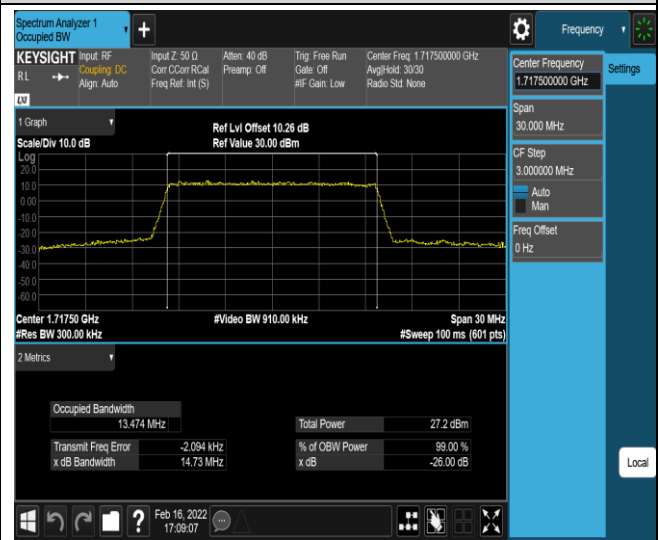

Band66-10MHz-16QAM-132622-50RB#0

Band66-15MHz-QPSK-132047-75RB#0

Band66-15MHz-QPSK-132322-75RB#0

Band66-15MHz-QPSK-132597-75RB#0

Band66-15MHz-16QAM-132047-75RB#0

Band66-15MHz-16QAM-132322-75RB#0

Band66-15MHz-16QAM-132597-75RB#0