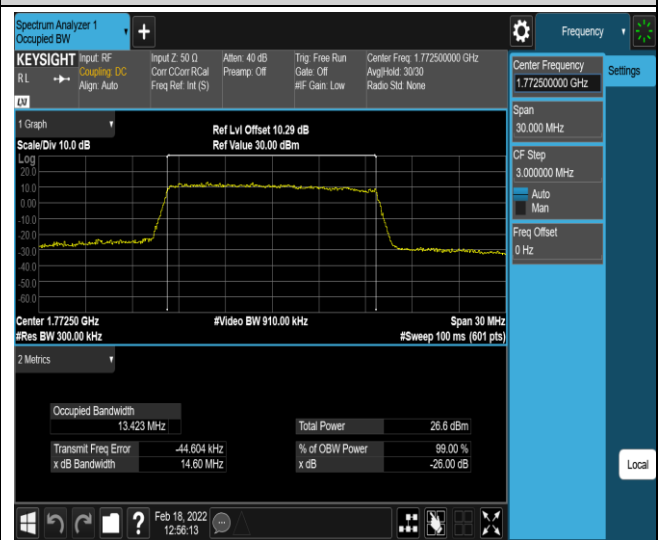

Band66-10MHz-16QAM-132622-50RB#0

Band66-15MHz-QPSK-132047-75RB#0

Band66-15MHz-QPSK-132322-75RB#0

Band66-15MHz-QPSK-132597-75RB#0

Band66-15MHz-16QAM-132047-75RB#0

Band66-15MHz-16QAM-132322-75RB#0

Band66-15MHz-16QAM-132597-75RB#0