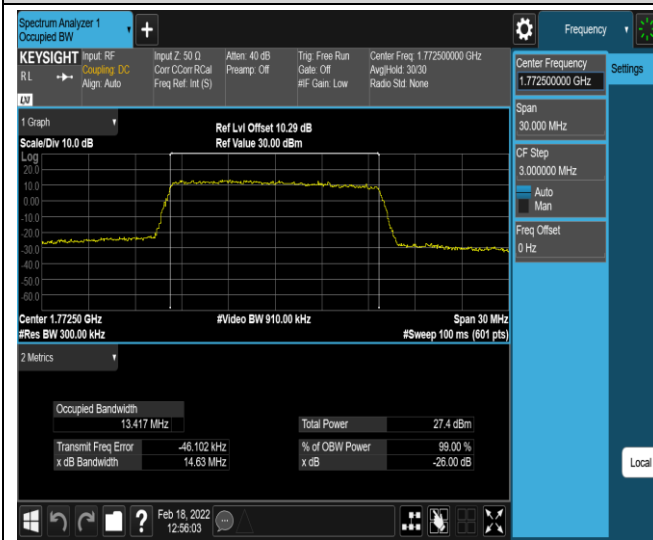

Band66-10MHz-16QAM-132622-50RB#0

Band66-15MHz-QPSK-132047-75RB#0

Band66-15MHz-QPSK-132322-75RB#0

Band66-15MHz-QPSK-132597-75RB#0

Band66-15MHz-16QAM-132047-75RB#0

Band66-15MHz-16QAM-132322-75RB#0

Band66-15MHz-16QAM-132597-75RB#0