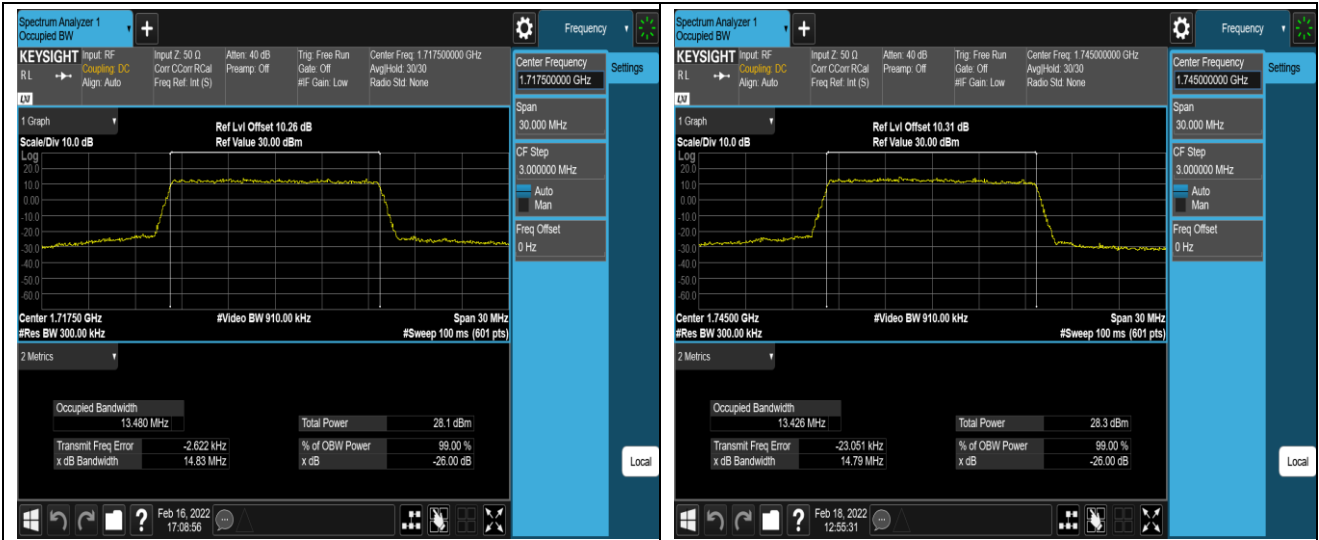

Band66-15MHz-QPSK-132047-75RB#0

Band66-15MHz-QPSK-132322-75RB#0

Band66-15MHz-QPSK-132597-75RB#0

Band66-15MHz-16QAM-132047-75RB#0