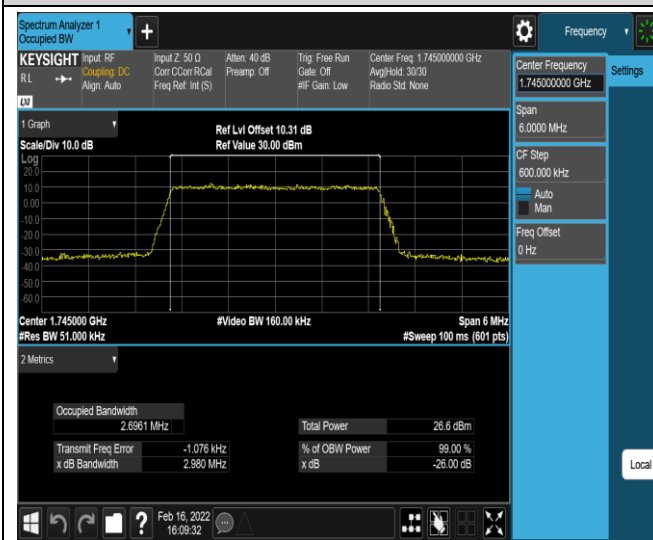

Band66-3MHz-16QAM-132322-15RB#0

Band66-5MHz-QPSK-131997-25RB#0