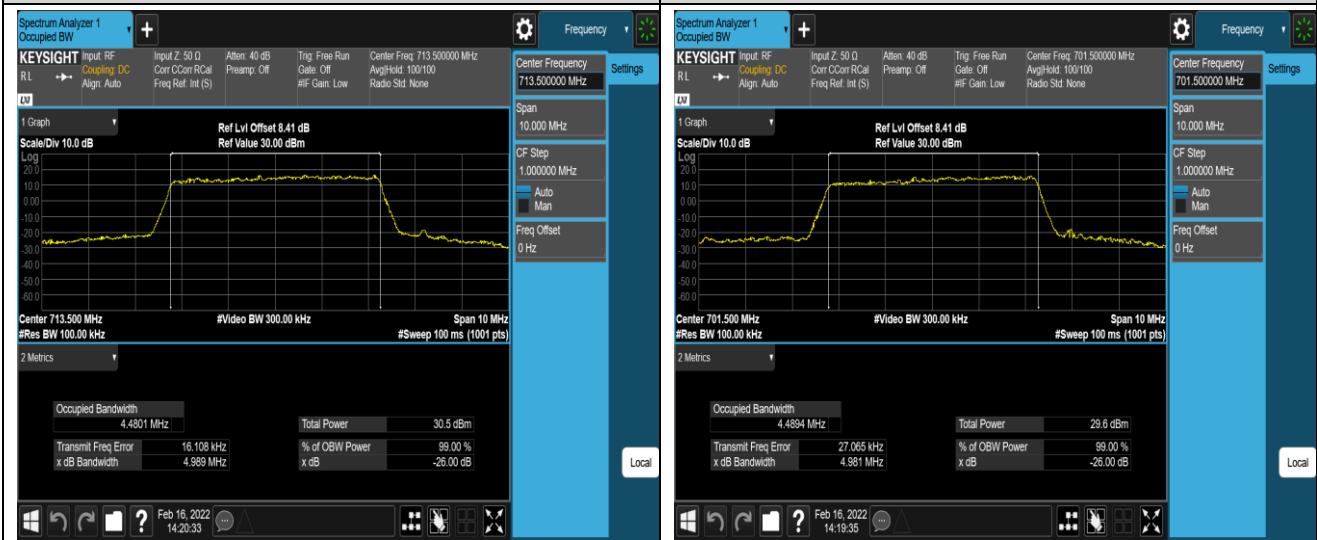

Band12-5MHz-QPSK-23155-25RB#0

Band12-5MHz-16QAM-23035-25RB#0

Band12-5MHz-16QAM-23095-25RB#0

Band12-5MHz-16QAM-23155-25RB#0