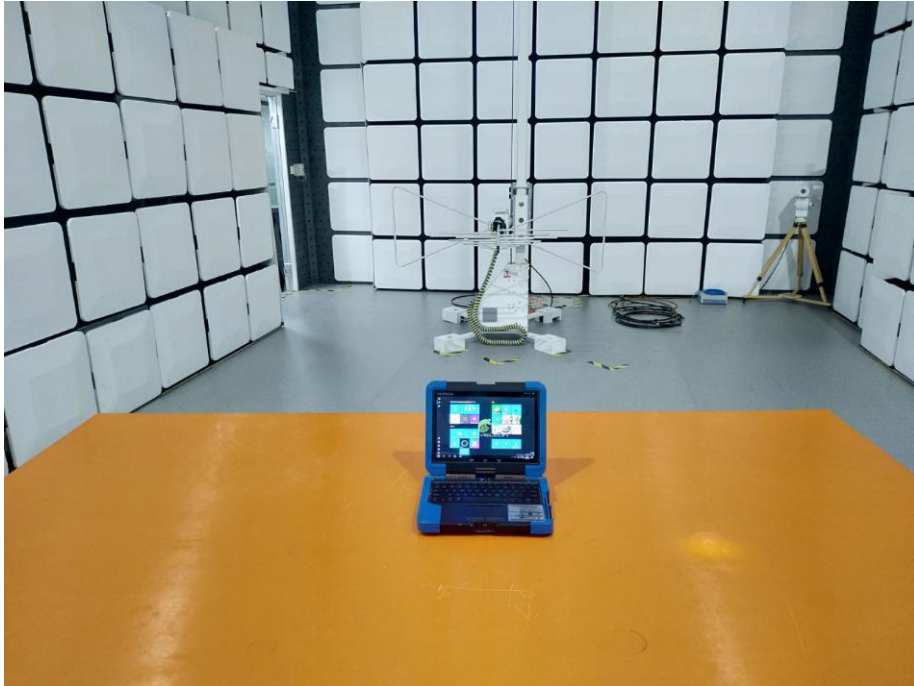

FCC ID: 2AM8GVOREZA

Radiated Emissions (30MHz~1000MHz)

Radiated Emissions (Above 1GHz)

RF Conducted

Conducted Emission For AC Mains Power Ports