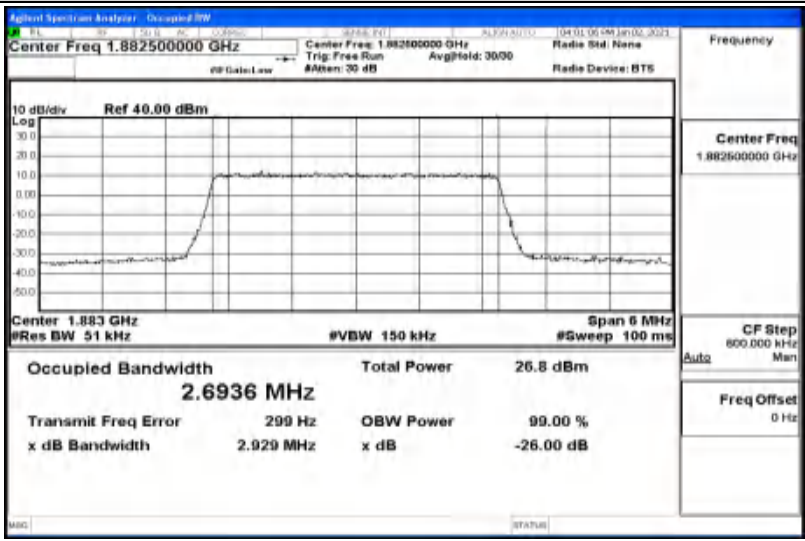

Band25-3MHz-16QAM-26365-15RB#0-2.6936