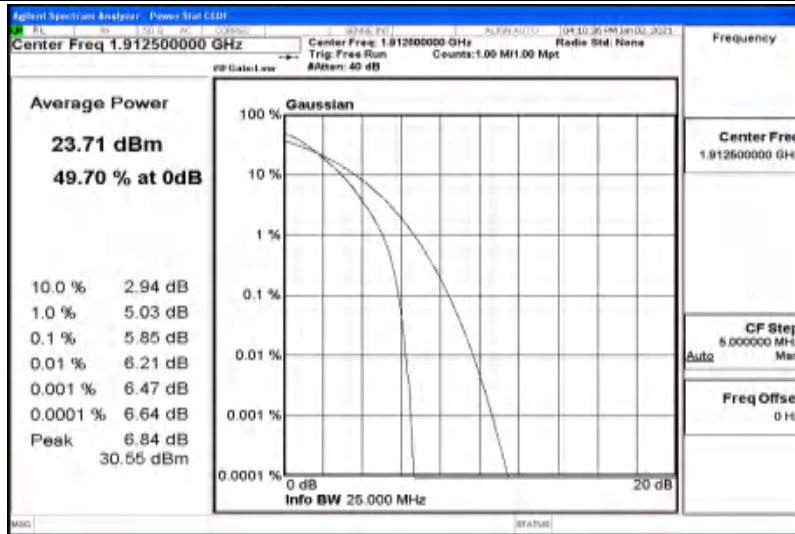

Band25-5MHz-OPSK-26665-25RB#0