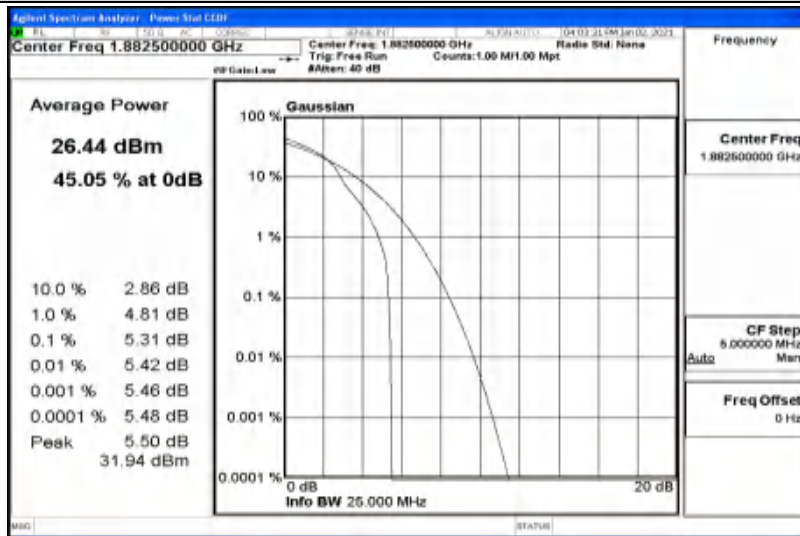

Band25-3MHz-16QAM-26365-1RB#0