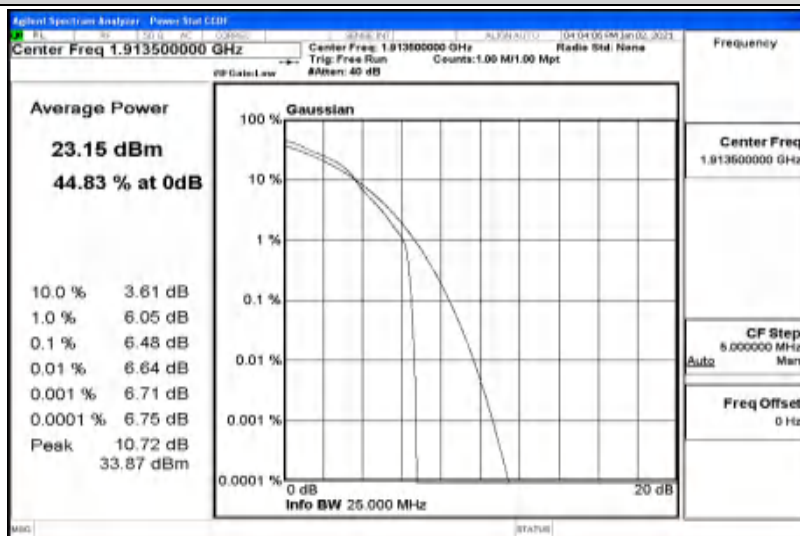

Band25-3MHz-16QAM-26675-1RB#0