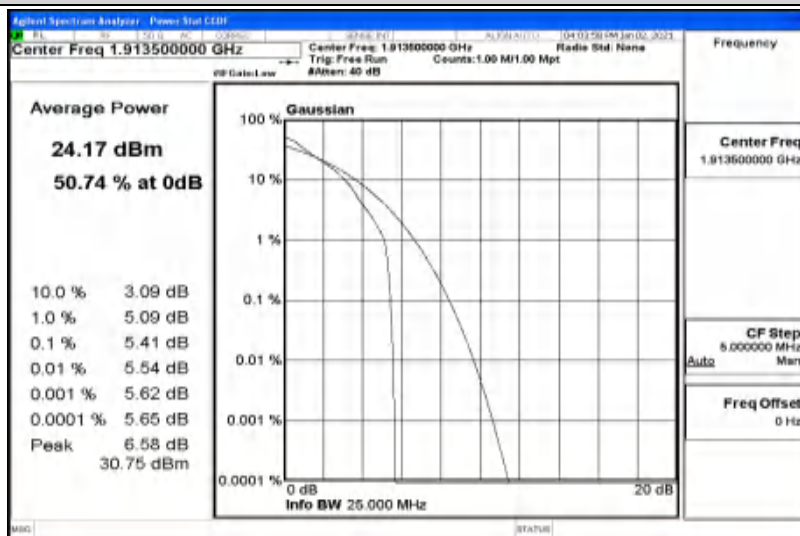

Band25-3MHz-QPSK-26675-1RB#0