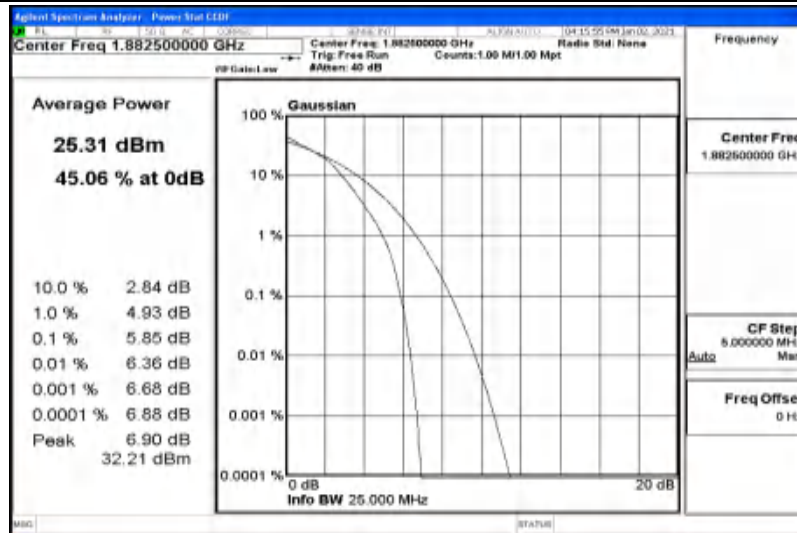

Band25-10MHz-16QAM-26365-50RB#0