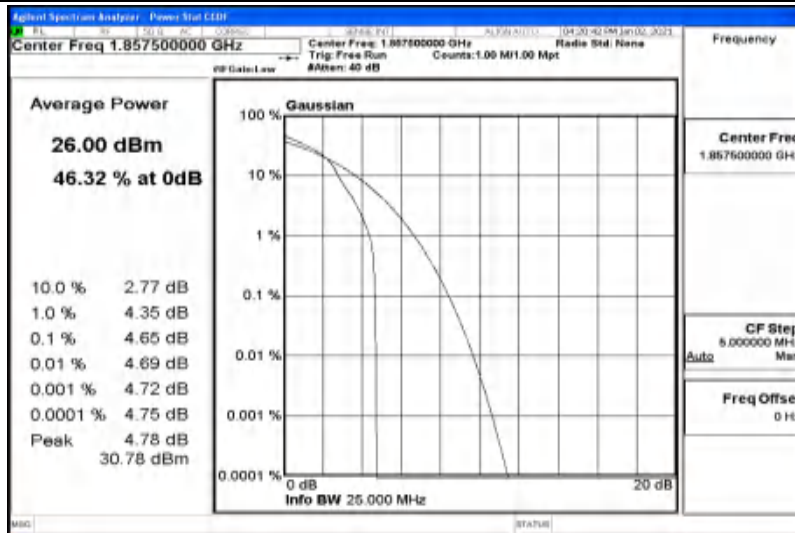

Band25-15MHz-16QAM-26115-1RB#0