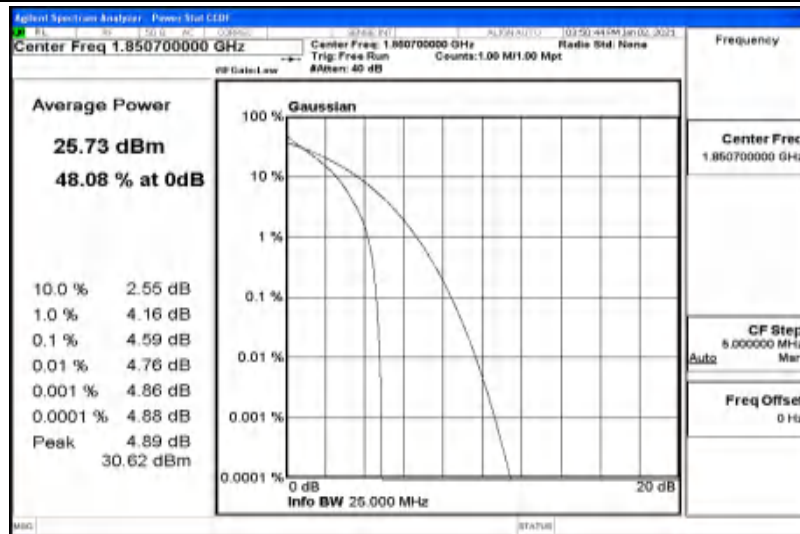

Band25-1.4MHz-QPSK-26047-6RB#0