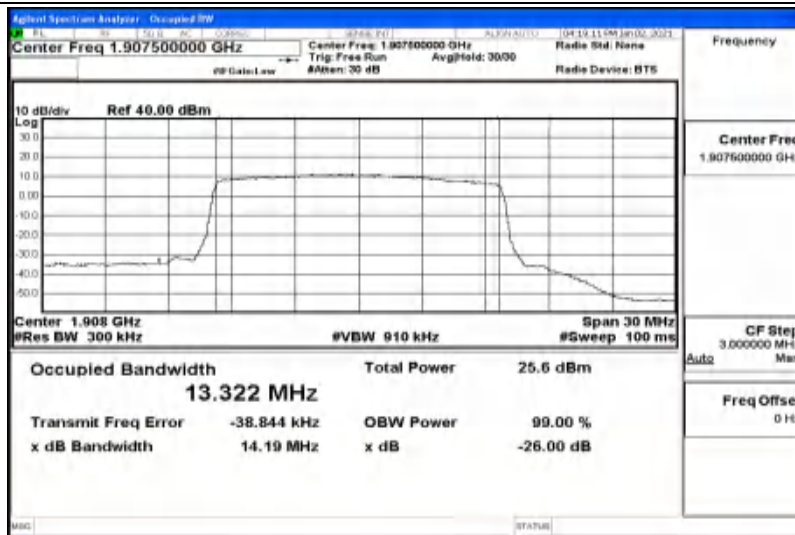

Band25-15MHz-16QAM-26615-75RB#0-13.322