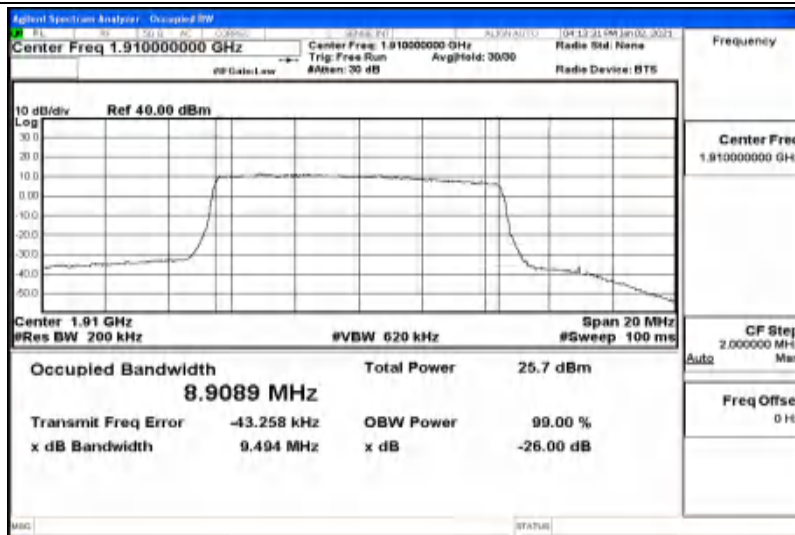

Band25-10MHz-16QAM-26640-50RB#0-8.9089