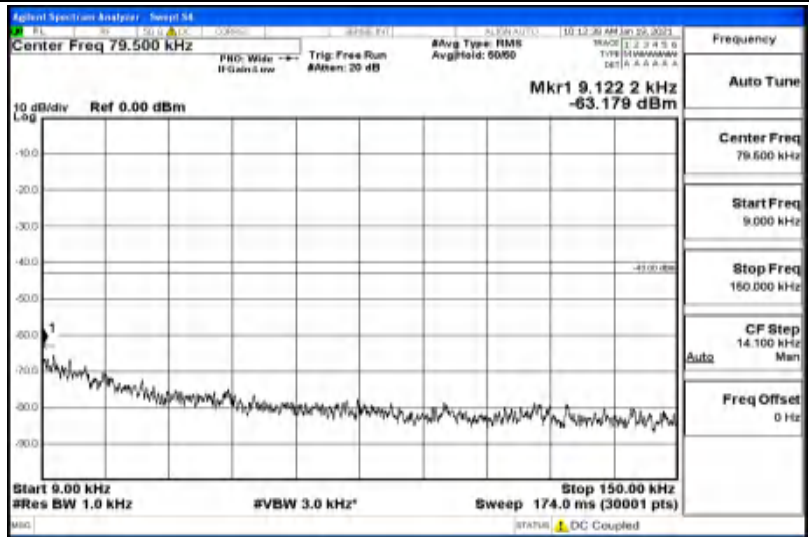

Band25-5MHz-QPSK-26065-1RB#0-Range1:0.009~0.15MHz