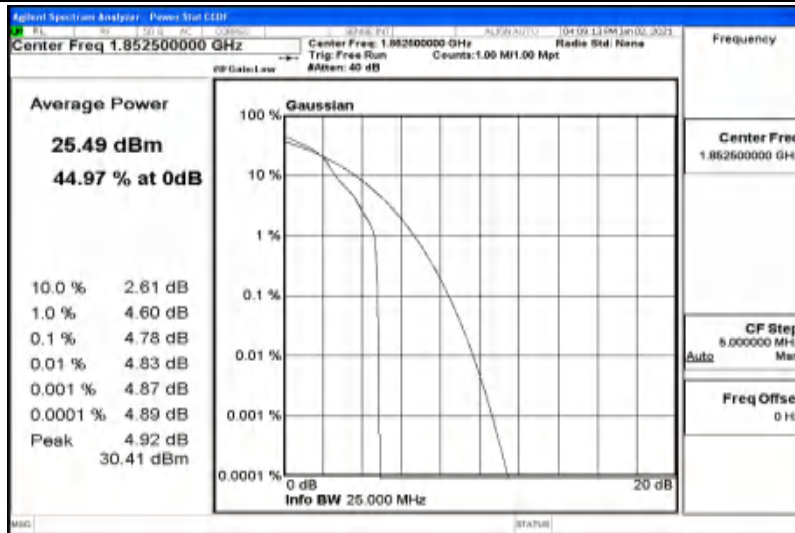

Band25-5MHz-16QAM-26065-1RB#0