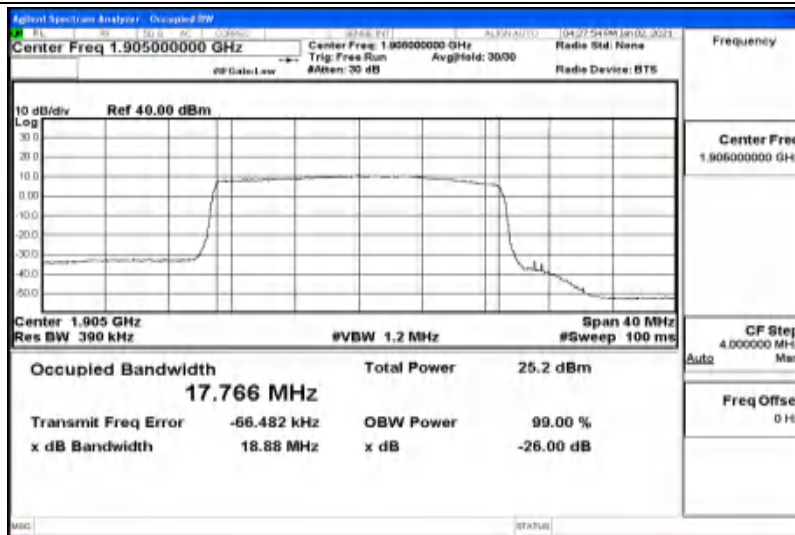

Band25-20MHz-OPSK-26590-100RB#0-17.766