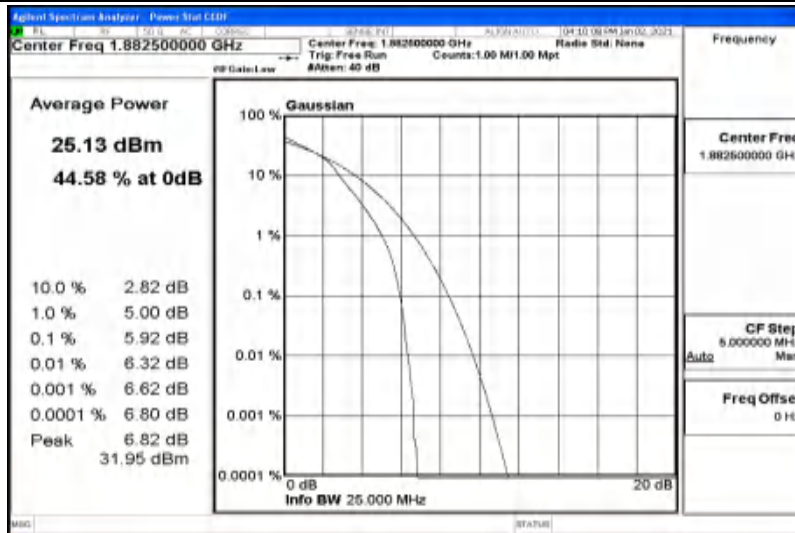

Band25-5MHz-16QAM-26365-25RB#0