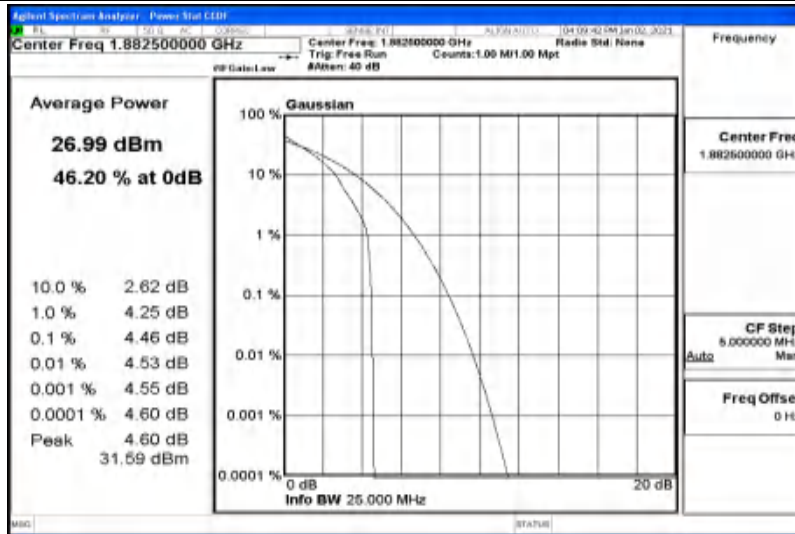

Band25-5MHz-QPSK-26365-1RB#0