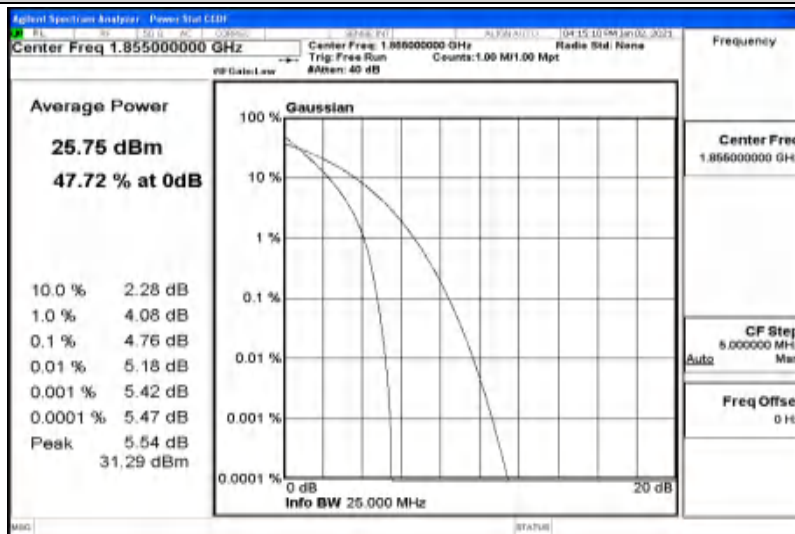

Band25-10MHz-QPSK-26090-50RB#0