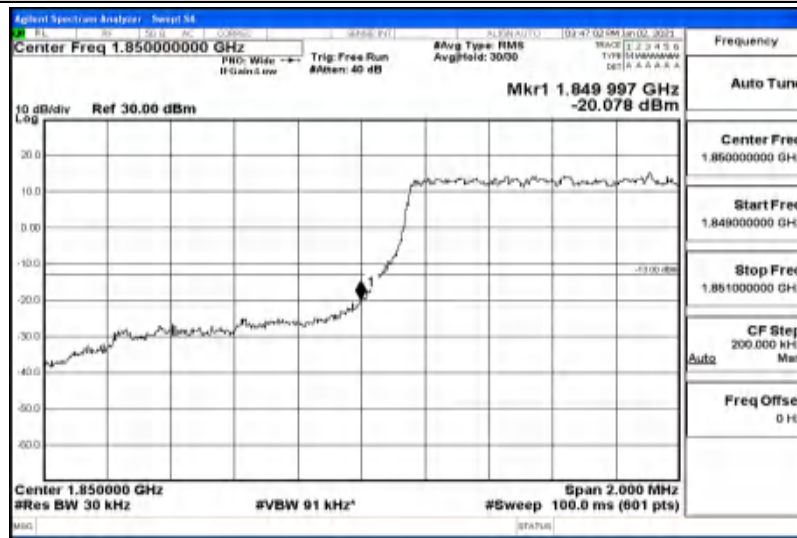

Test Graphs

Band25-1.4MHz-QPSK-26047-6RB#0