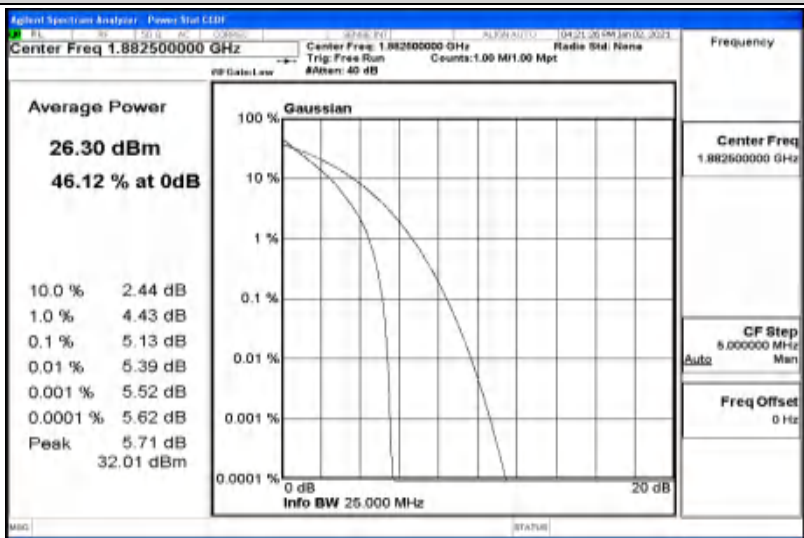

Band25-15MHz-QPSK-26365-75RB#0