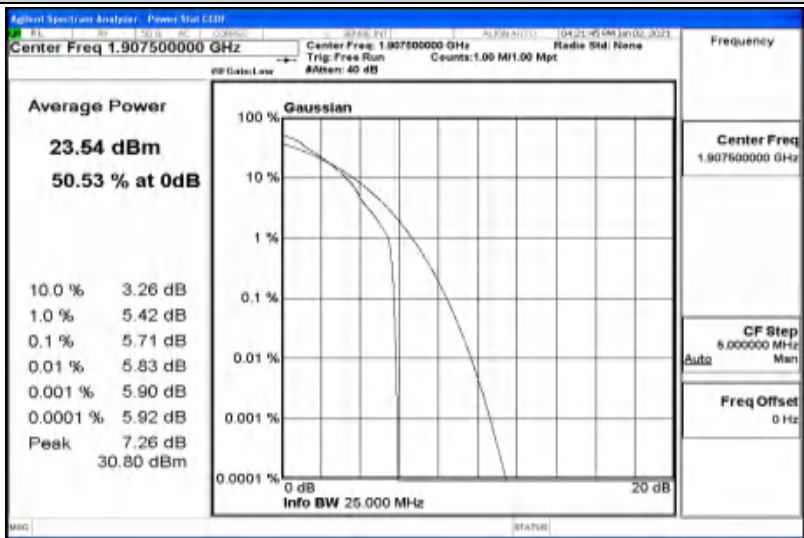

Band25-15MHz-QPSK-26615-1RB#0