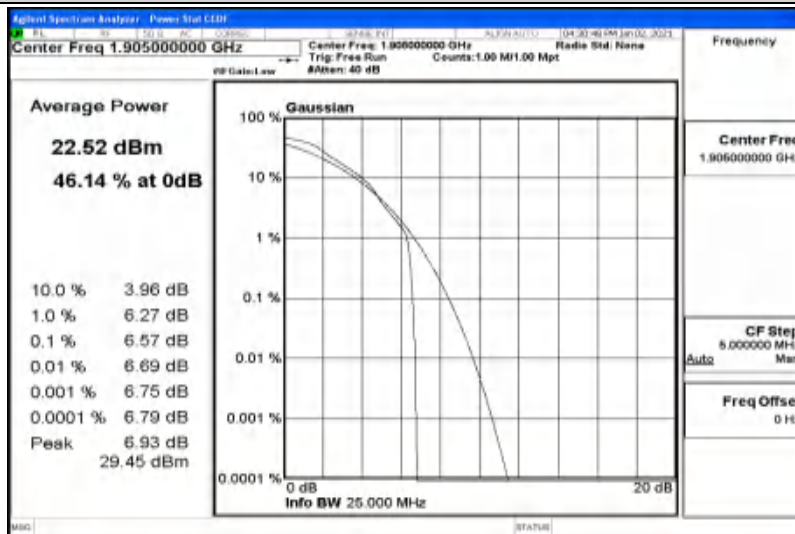

Band25-20MHz-QPSK-26590-1RB#0