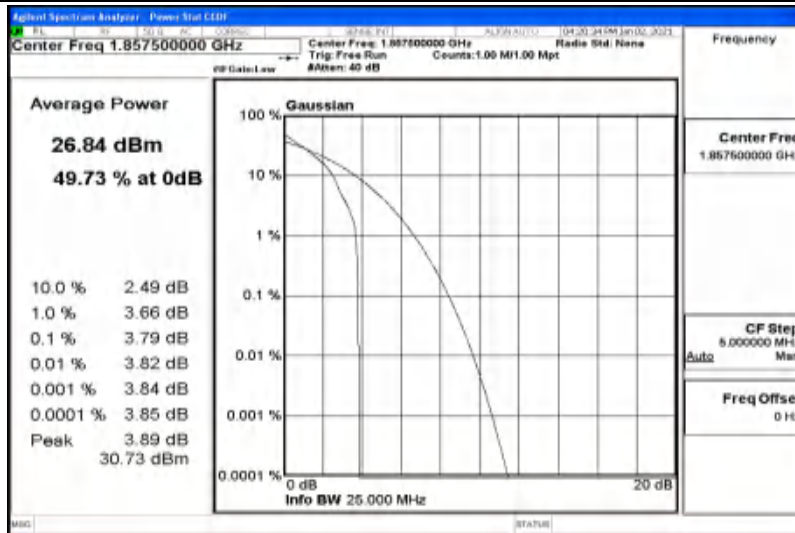

Band25-15MHz-QPSK-26115-1RB#0