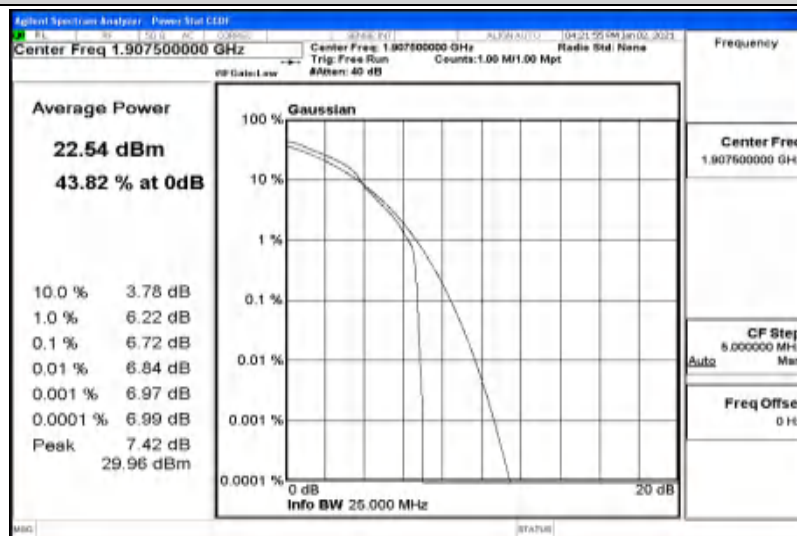

Band25-15MHz-16QAM-26615-1RB#0