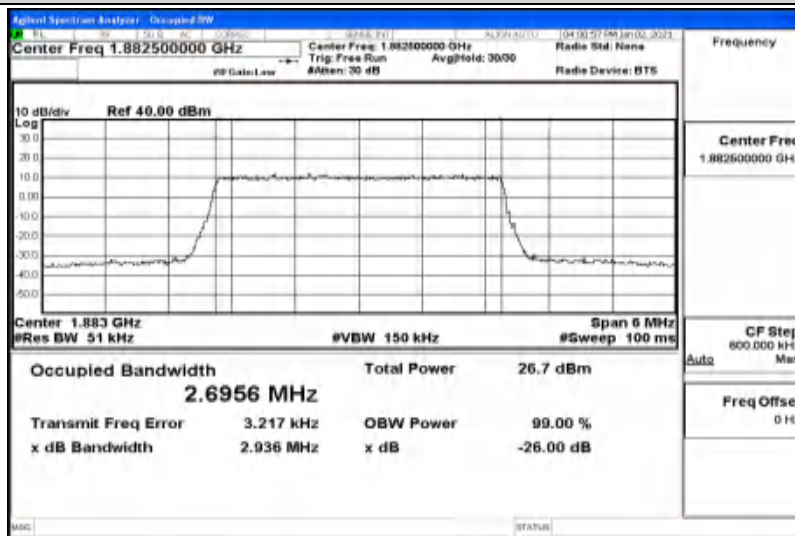

Band25-3MHz-OPSK-26365-15RB#0-2.6956