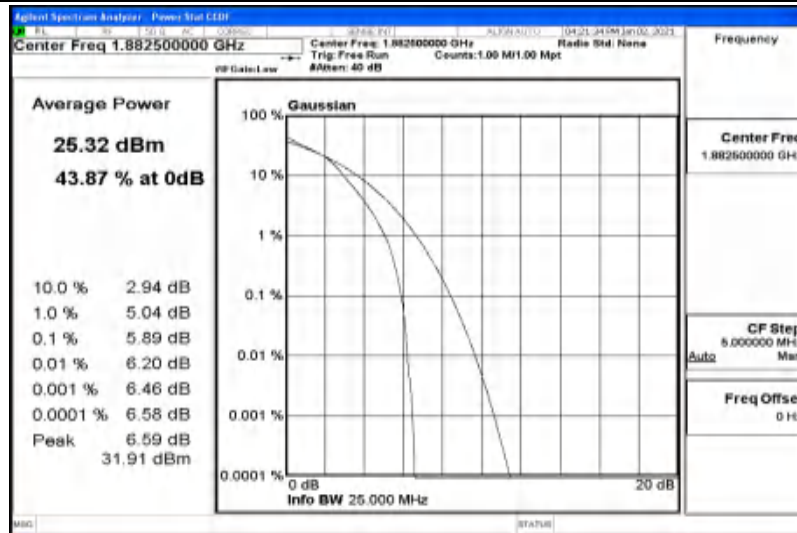

Band25-15MHz-16QAM-26365-75RB#0