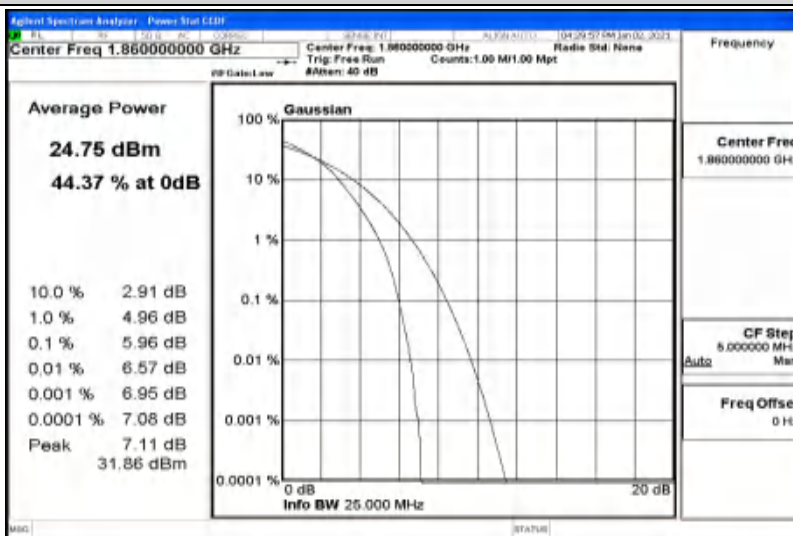

Band25-20MHz-16QAM-26140-100RB#0