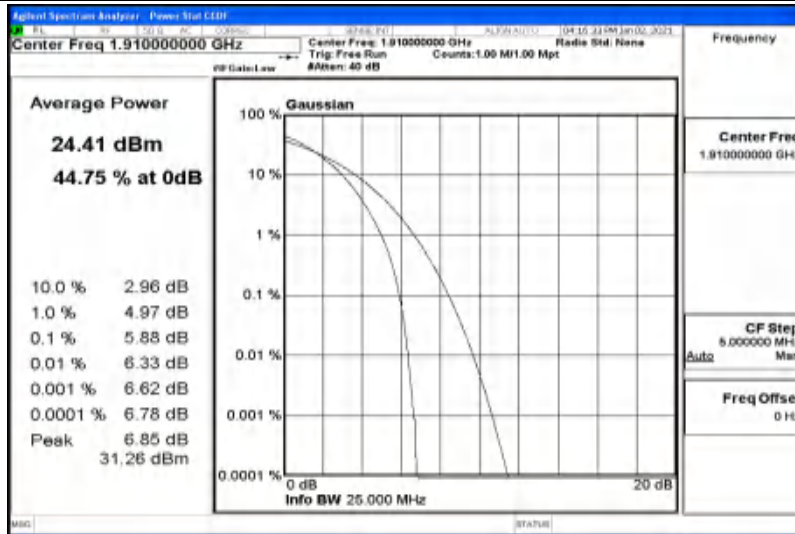

Band25-10MHz-16QAM-26640-50RB#0