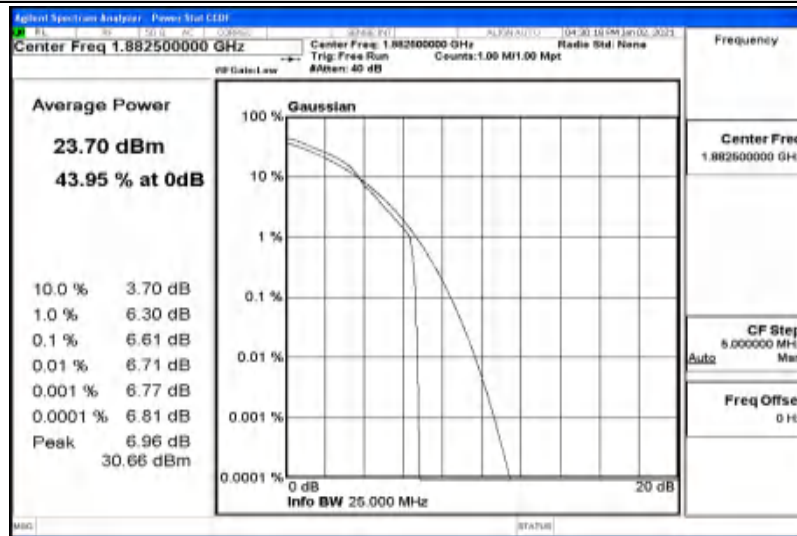

Band25-20MHz-16QAM-26365-1RB#0