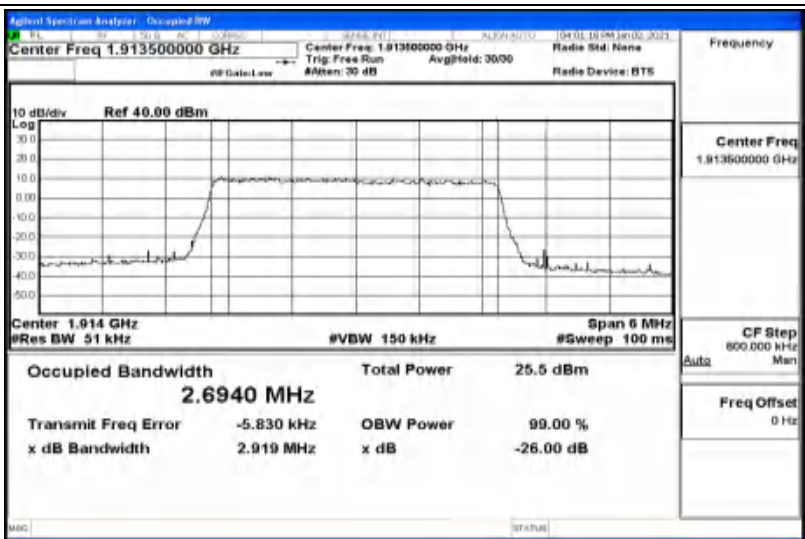

Band25-3MHz-OPSK-26675-15RB#0-2.6940