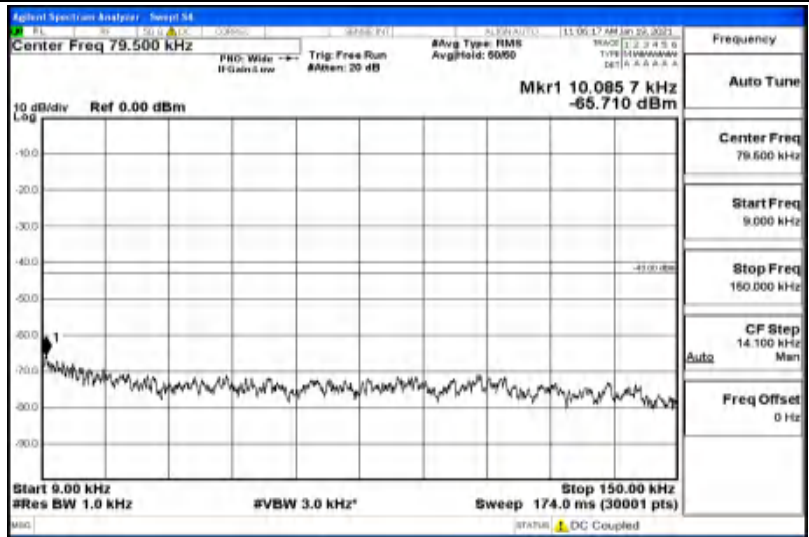

Band25-1.4MHz-QPSK-26683-1RB#0-Range1:0.009~0.15MHz