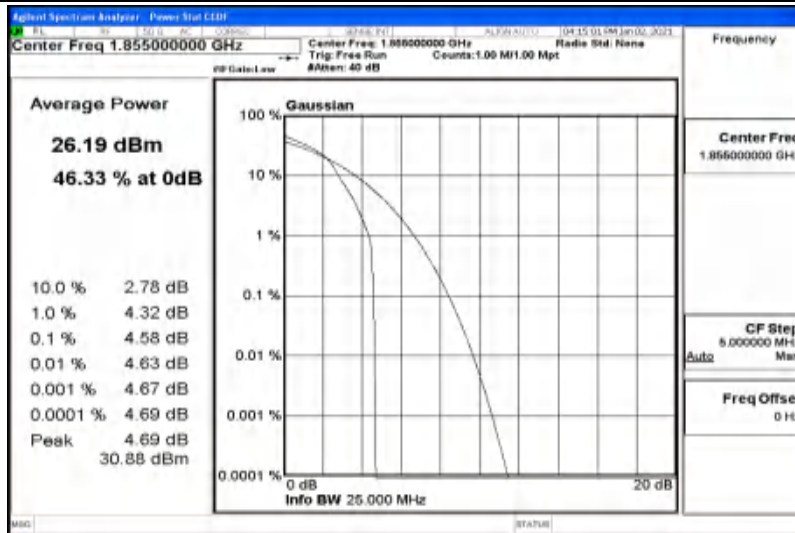

Band25-10MHz-16QAM-26090-1RB#0