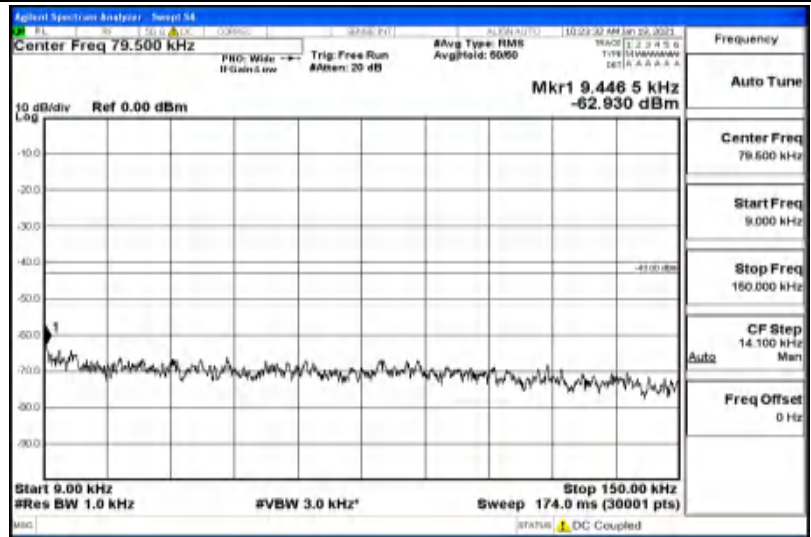

Band25-5MHz-16QAM-26665-1RB#0-Range1:0.009~0.15MHz