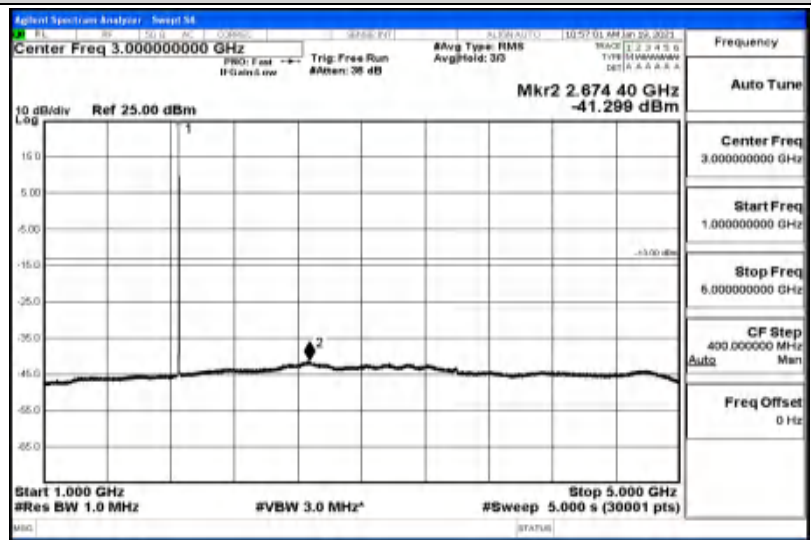

Band25-1.4MHz-QPSK-26047-1RB#0-Range4:1000~5000MHz