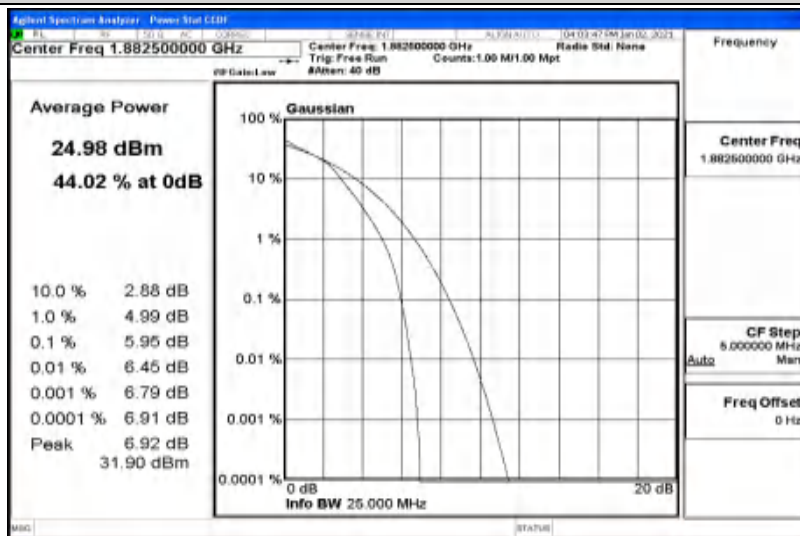

Band25-3MHz-16QAM-26365-15RB#0