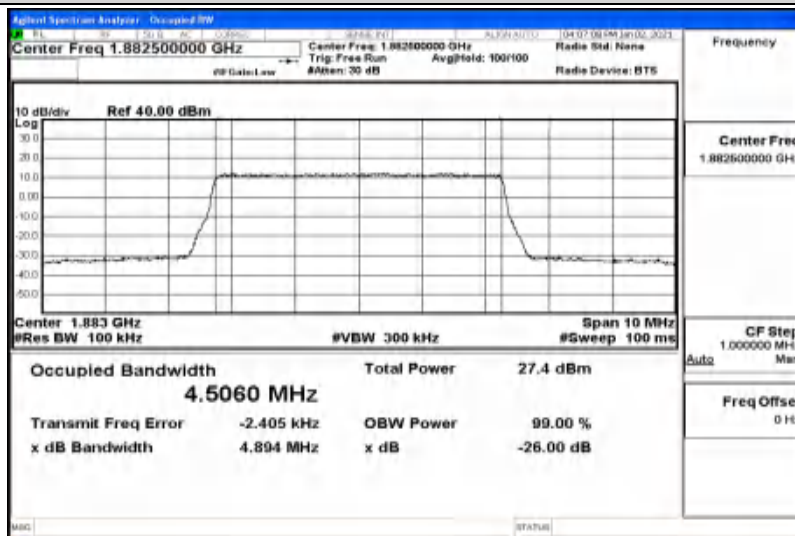

Band25-5MHz-16QAM-26365-25RB#0-4.5060