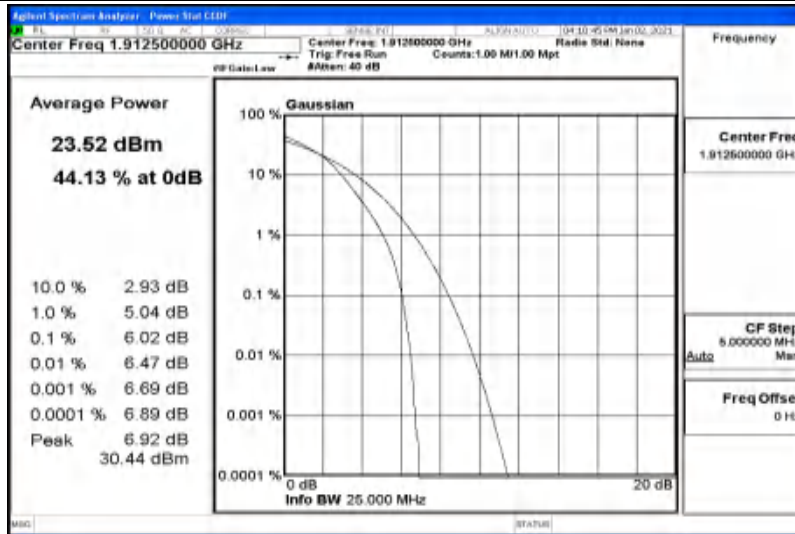

Band25-5MHz-16QAM-26665-25RB#0