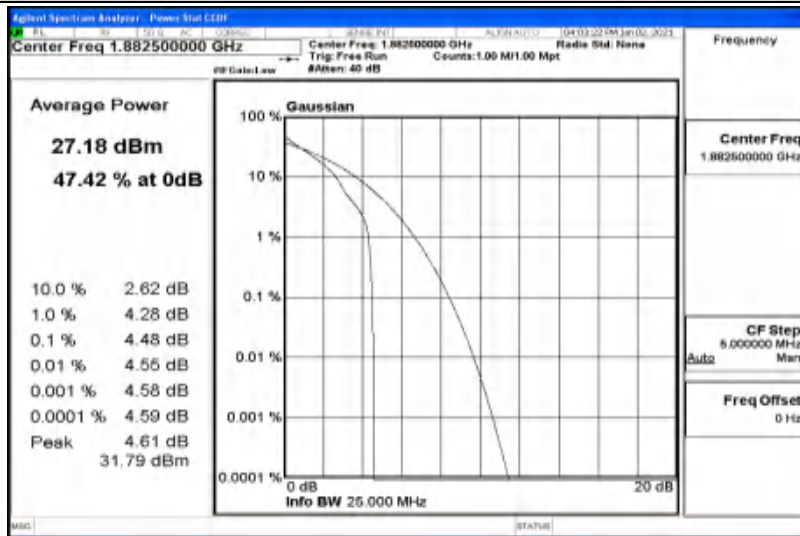

Band25-3MHz-QPSK-26365-1RB#0