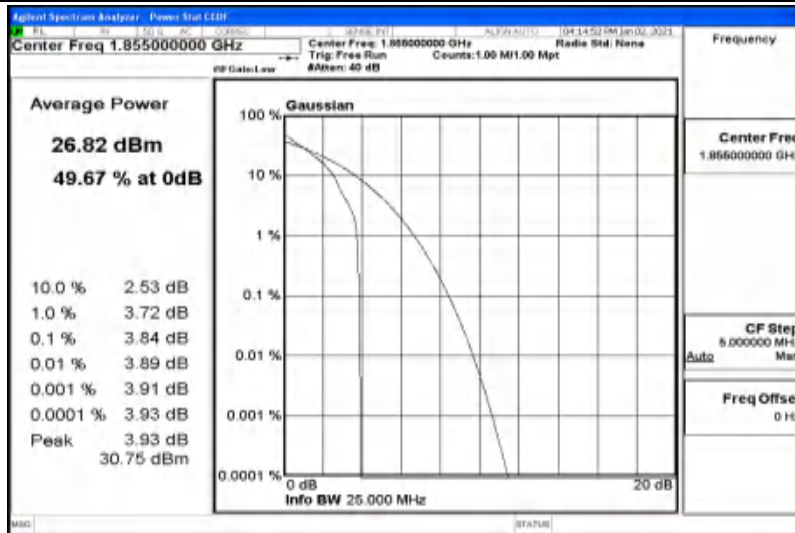

Band25-10MHz-QPSK-26090-1RB#0