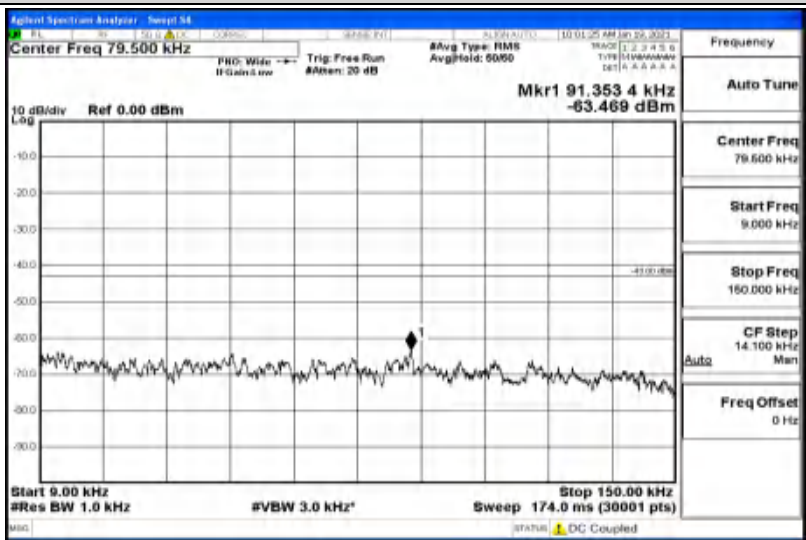

Band25-10MHz-16QAM-26090-1RB#0-Range1:0.009~0.15MHz