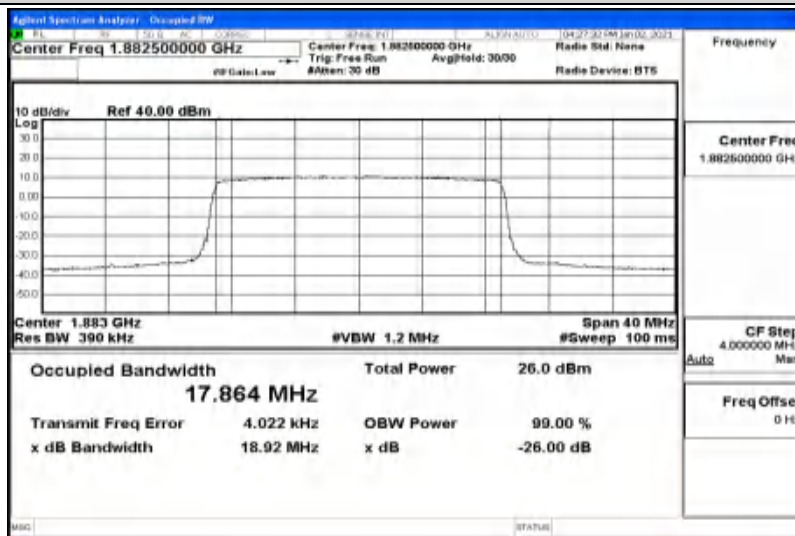

Band25-20MHz-OPSK-26365-100RB#0-17.864