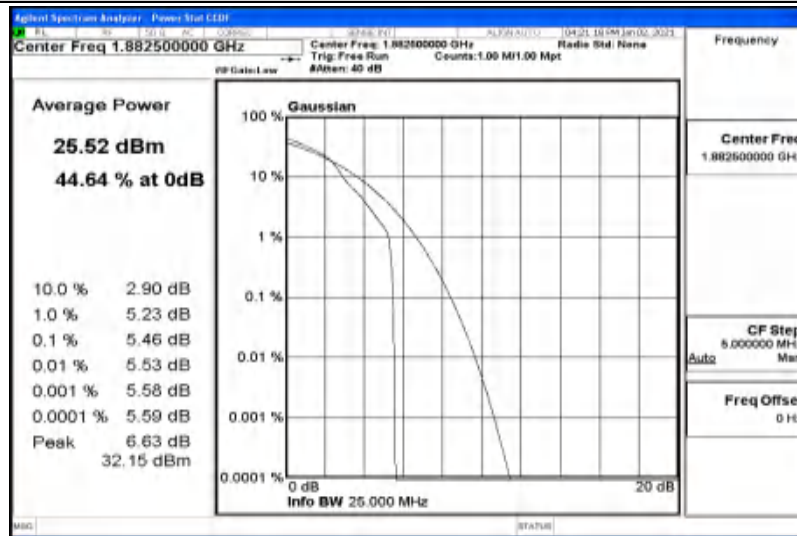

Band25-15MHz-16QAM-26365-1RB#0