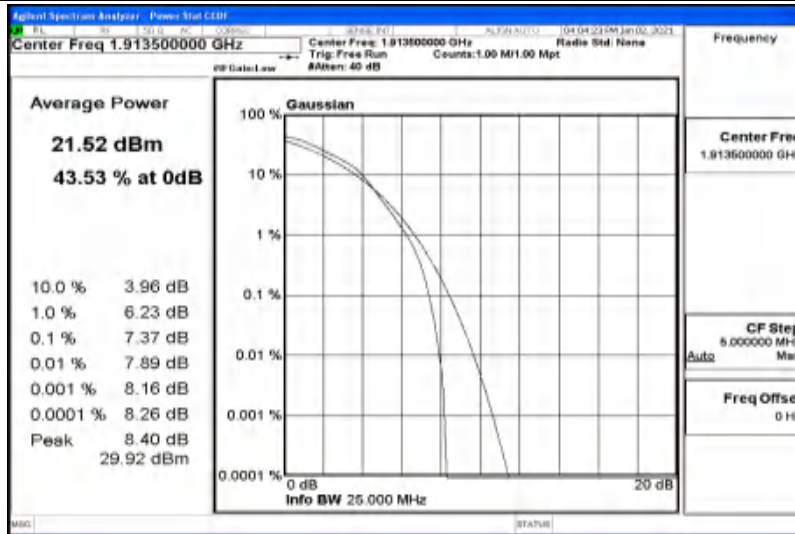

Band25-3MHz-16QAM-26675-15RB#0