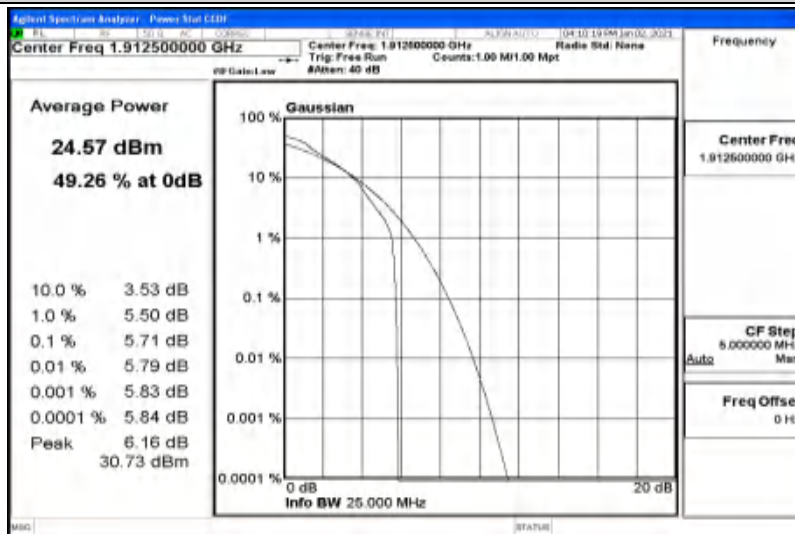

Band25-5MHz-QPSK-26665-1RB#0