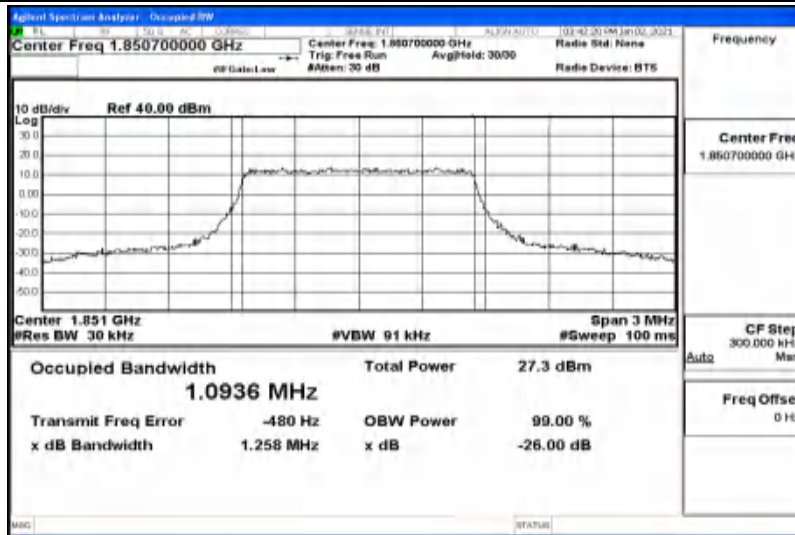

Test Graphs

Band25-1.4MHz-QPSK-26047-6RB#0-1.0936