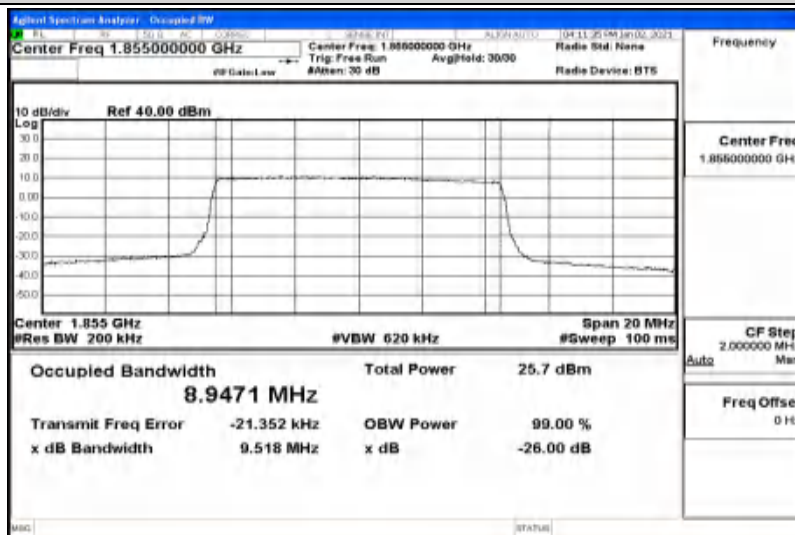

Band25-10MHz-16QAM-26090-50RB#0-8.9471