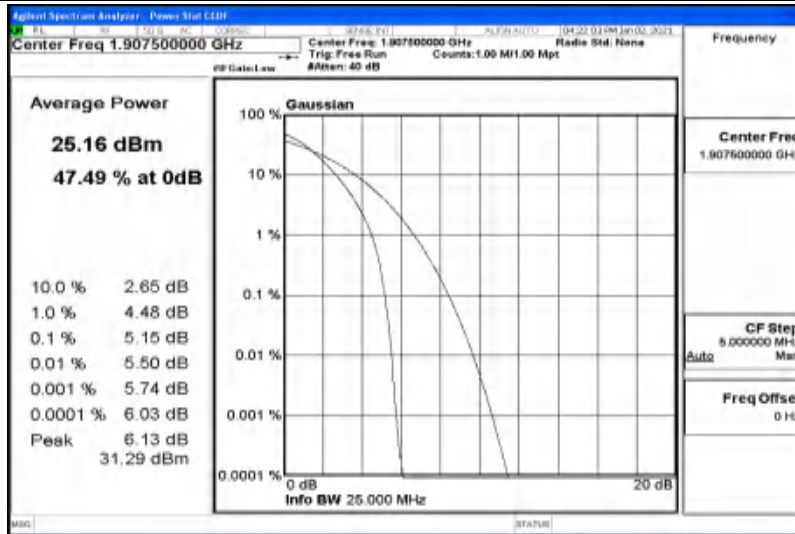

Band25-15MHz-QPSK-26615-75RB#0