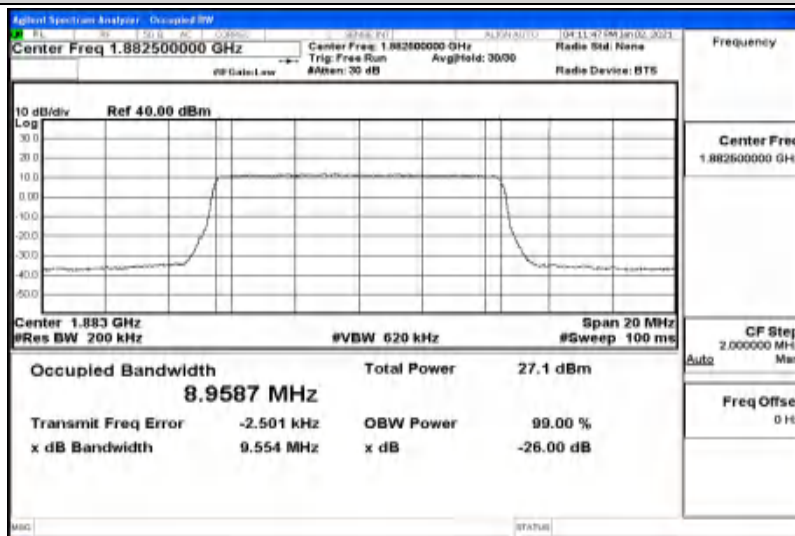

Band25-10MHz-QPSK-26365-50RB#0-8.9587