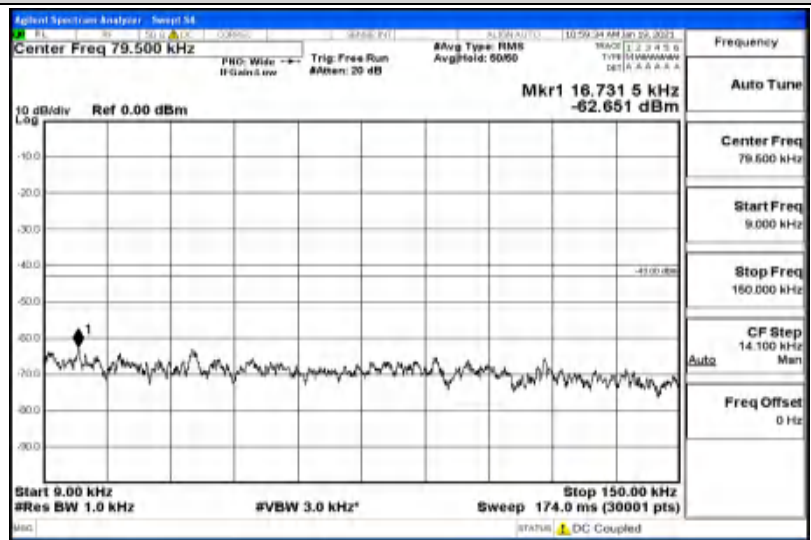

Band25-1.4MHz-16QAM-26047-1RB#0-Range1:0.009~0.15MHz