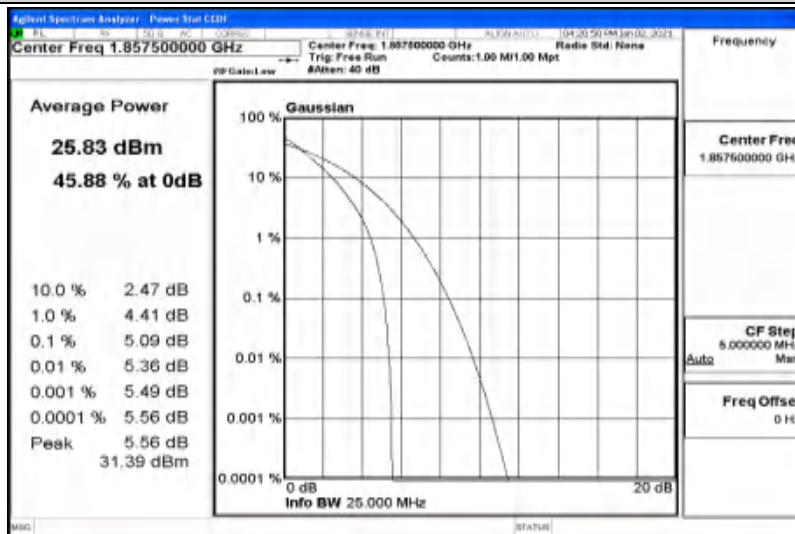

Band25-15MHz-QPSK-26115-75RB#0