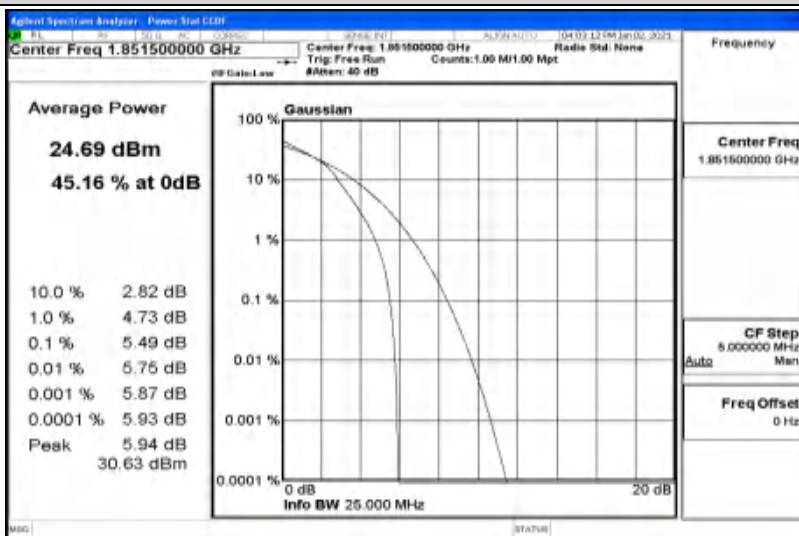

Band25-3MHz-16QAM-26055-15RB#0