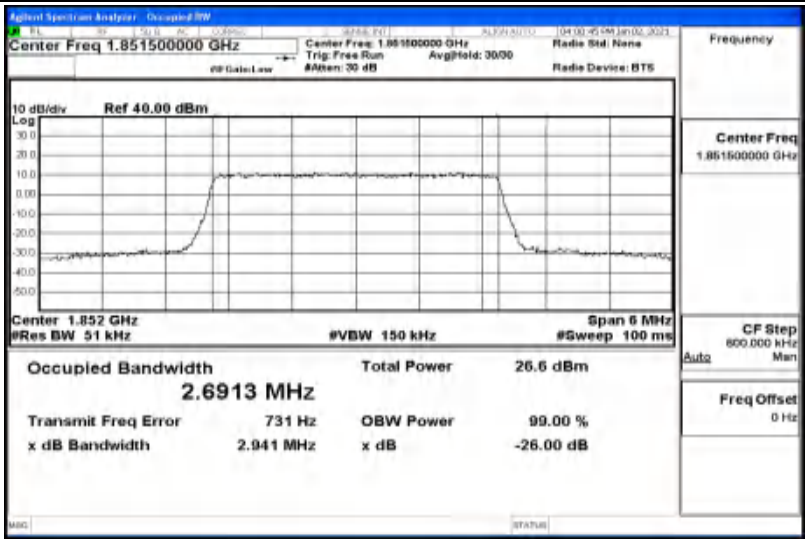

Band25-3MHz-16QAM-26055-15RB#0-2.6913