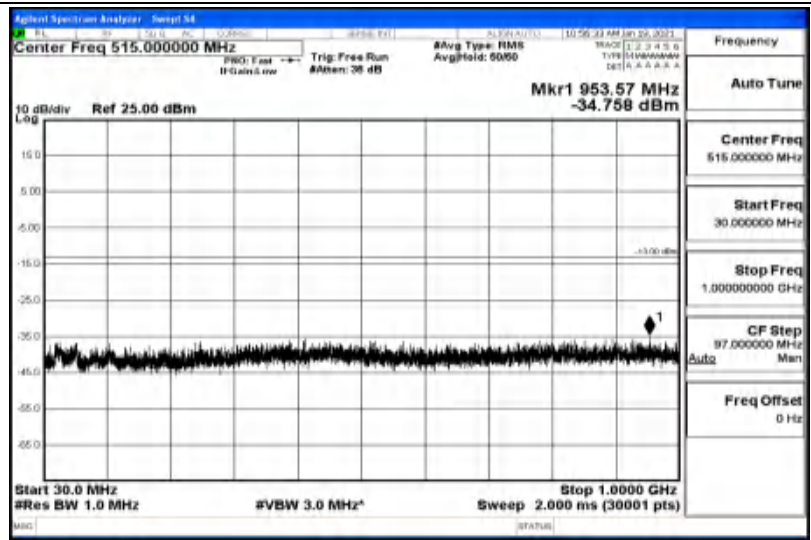

Band25-1.4MHz-QPSK-26047-1RB#0-Range3:30~1000MHz