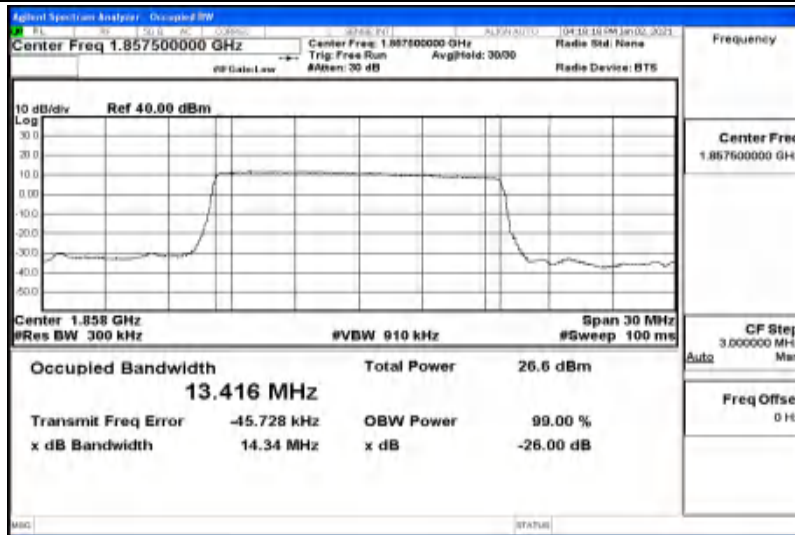

Band25-15MHz-QPSK-26115-75RB#0-13.416