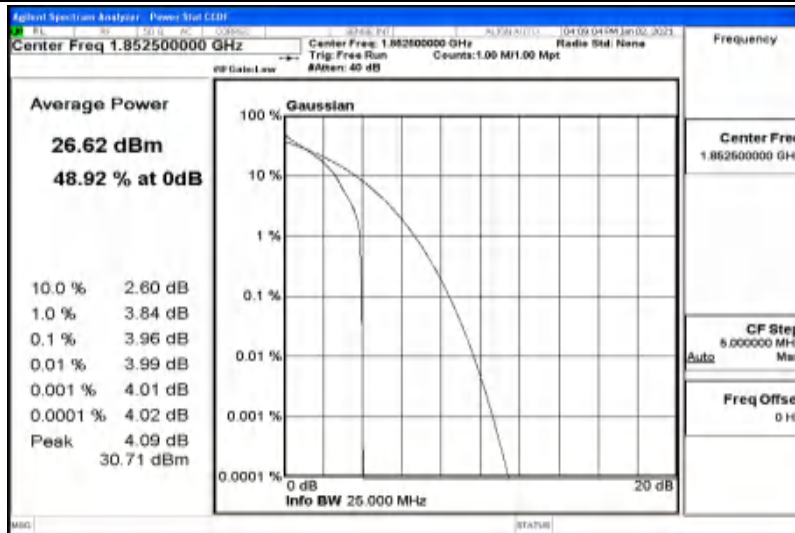

Band25-5MHz-QPSK-26065-1RB#0