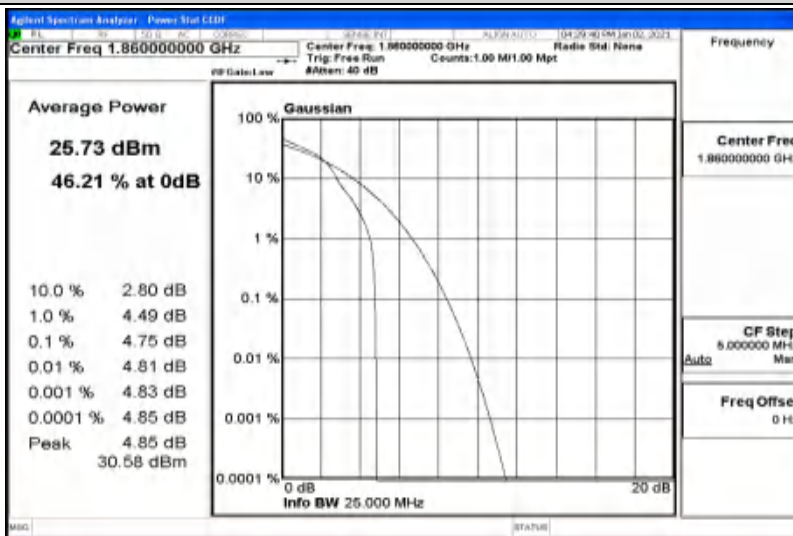

Band25-20MHz-16QAM-26140-1RB#0