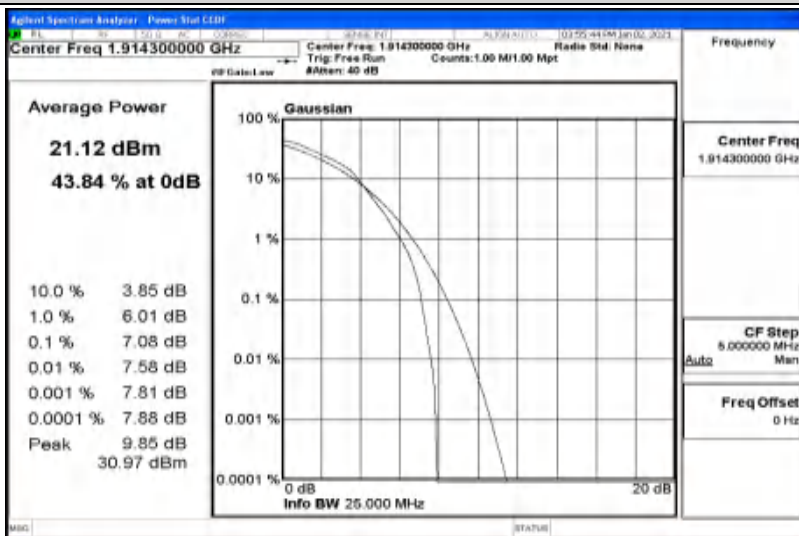

Band25-1.4MHz-16QAM-26683-6RB#0