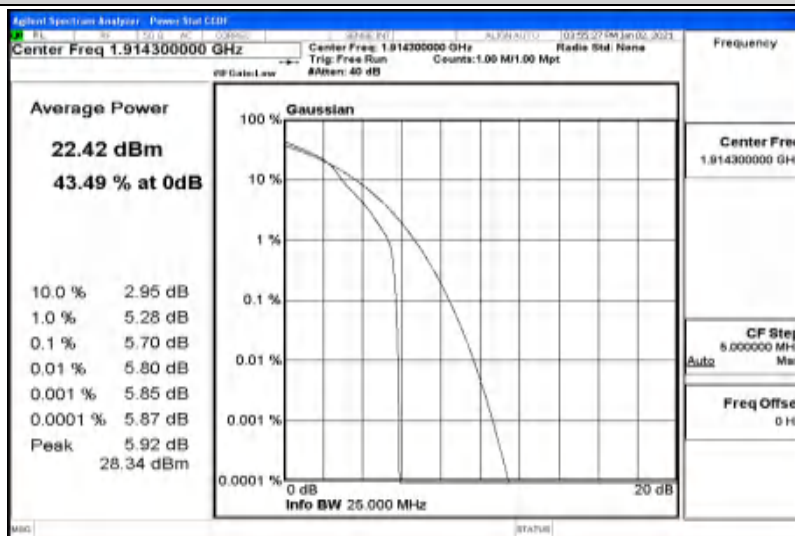

Band25-1.4MHz-16QAM-26683-1RB#0