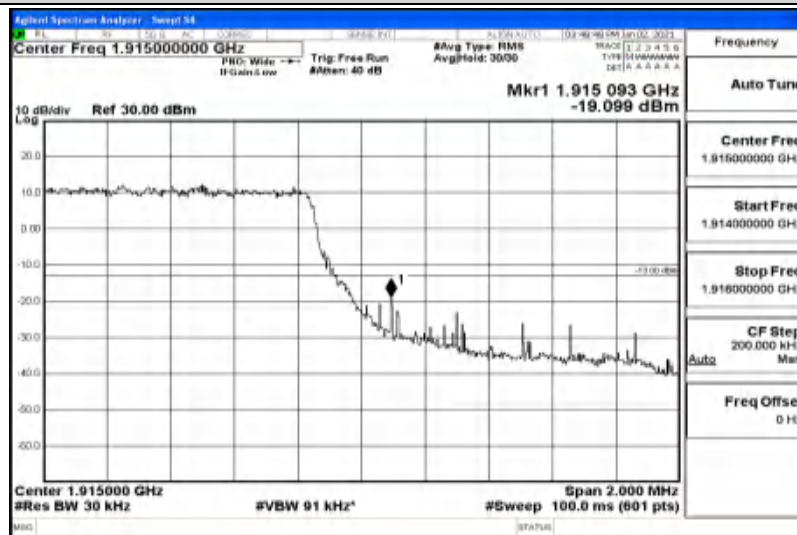

Band25-1.4MHz-QPSK-26683-6RB#0