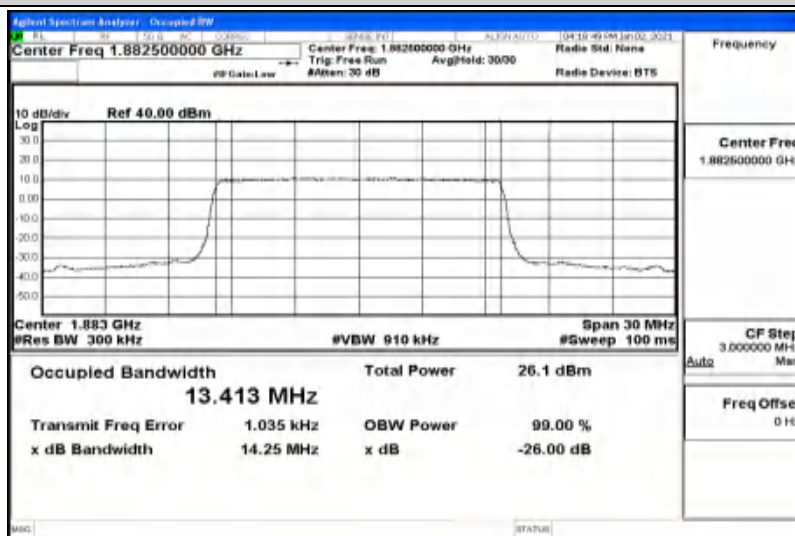

Band25-15MHz-16QAM-26365-75RB#0-13.413