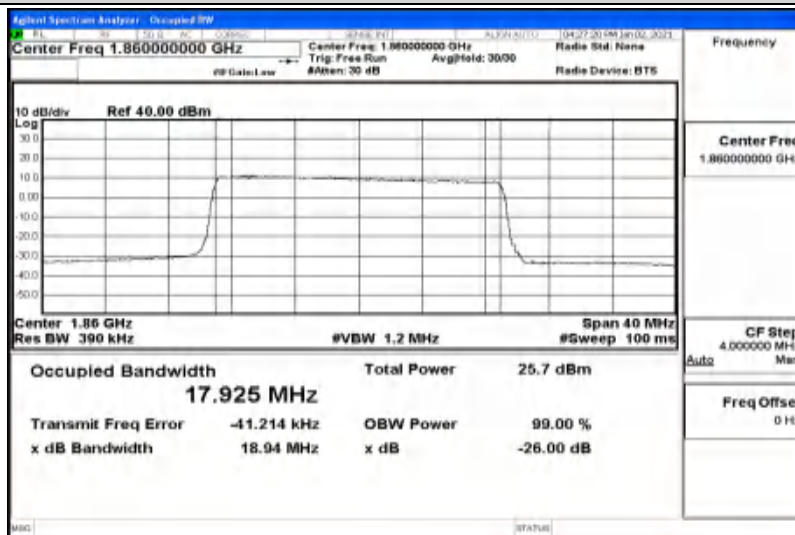

Band25-20MHz-16QAM-26140-100RB#0-17.925