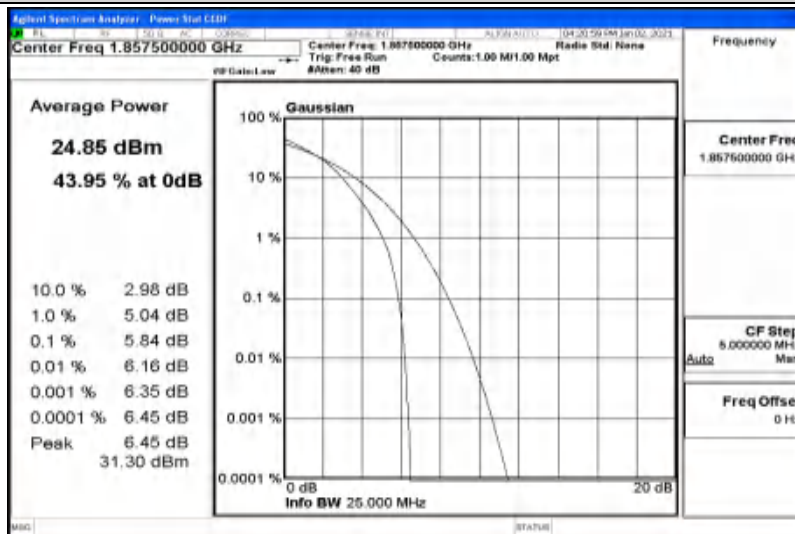

Band25-15MHz-16QAM-26115-75RB#0