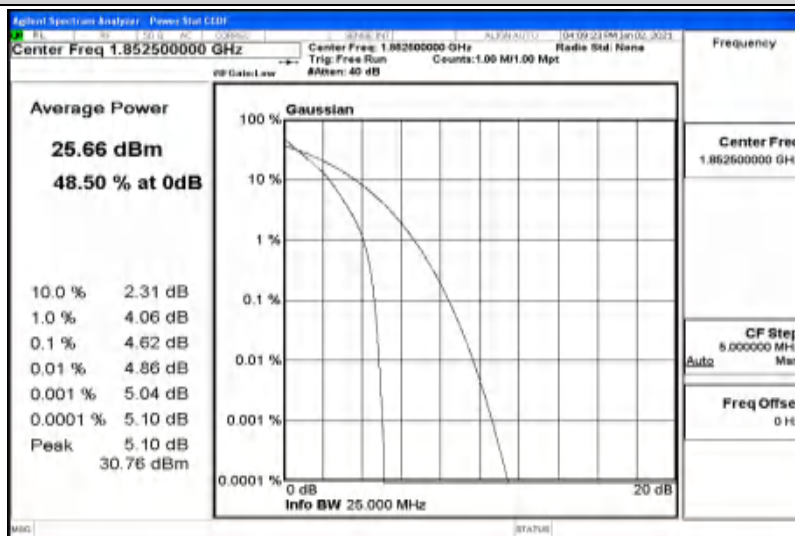

Band25-5MHz-QPSK-26065-25RB#0