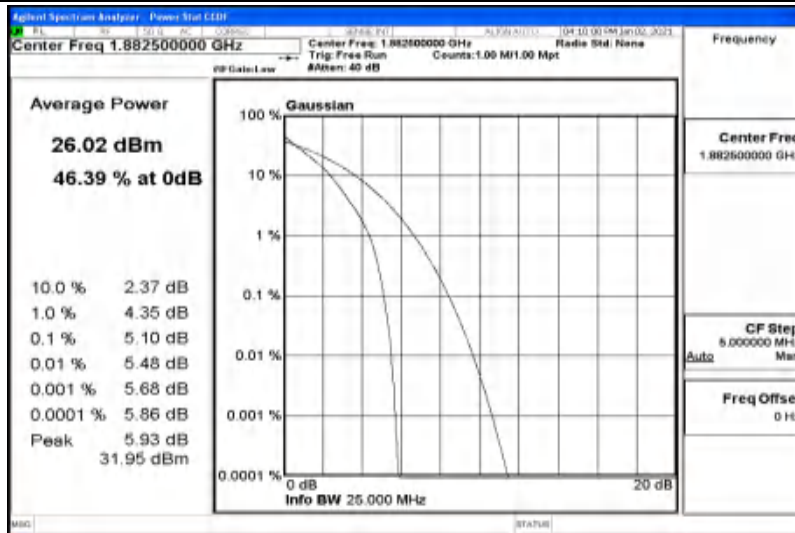

Band25-5MHz-QPSK-26365-25RB#0