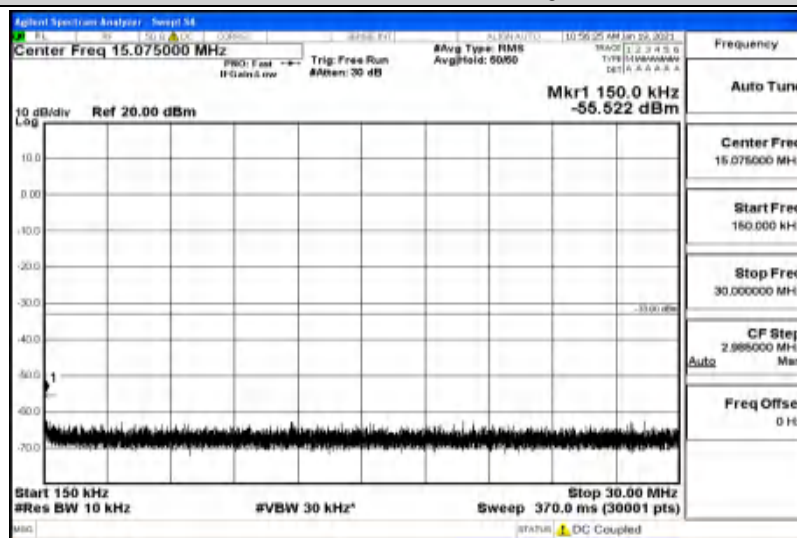

Band25-20MHz-OPSK-26590-100RB#0

Band25-20MHz-16QAM-26140-100RB#0

Band25-20MHz-16QAM-26590-100RB#0

G.5: Conducted Spurious Emission

Test Graphs

Band25-1.4MHz-OPSK-26047-1RB#0-Range1:0.009-0.15MHz

Band25-1.4MHz-QPSK-26047-1RB#0-Range2:0.15~30MHz