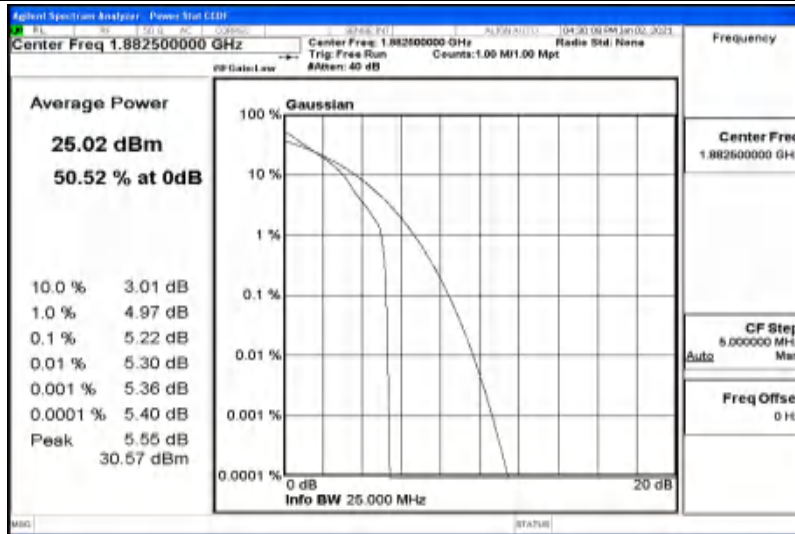

Band25-20MHz-QPSK-26365-1RB#0