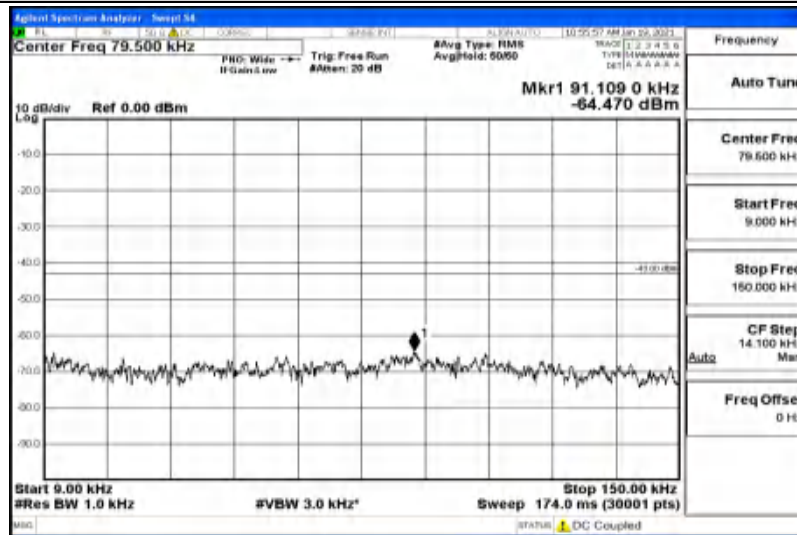

Band25-20MHz-OPSK-26590-100RB#0

Band25-20MHz-16QAM-26140-100RB#0

Band25-20MHz-16QAM-26590-100RB#0

G.5: Conducted Spurious Emission

Test Graphs

Band25-1.4MHz-OPSK-26047-1RB#0-Range1:0.009-0.15MHz

Band25-1.4MHz-QPSK-26047-1RB#0-Range2:0.15~30MHz