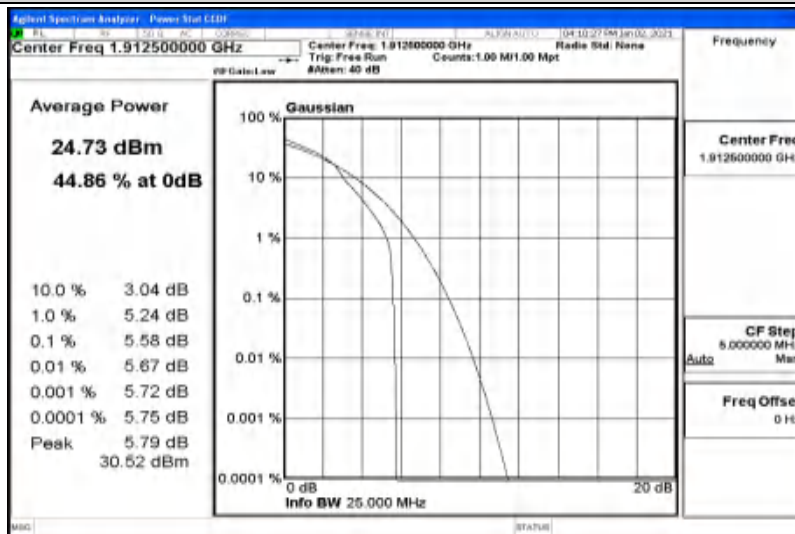

Band25-5MHz-16QAM-26665-1RB#0