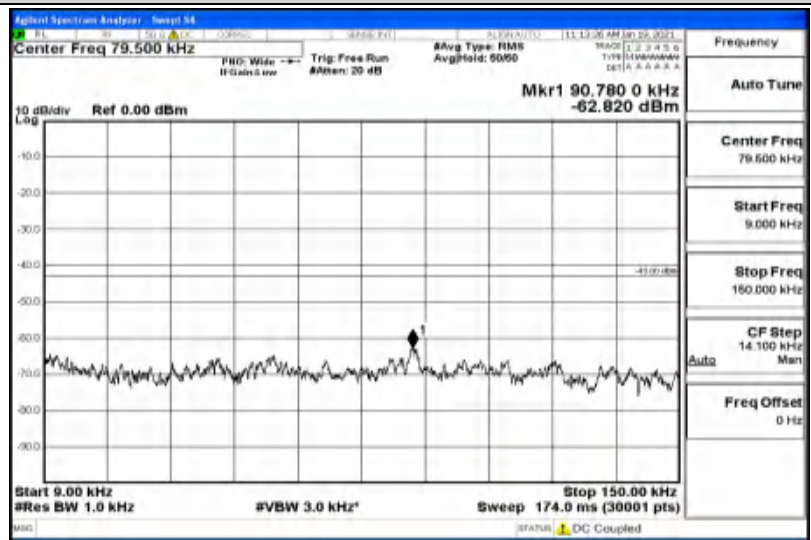

Band25-15MHz-QPSK-26115-1RB#0-Range1:0.009~0.15MHz