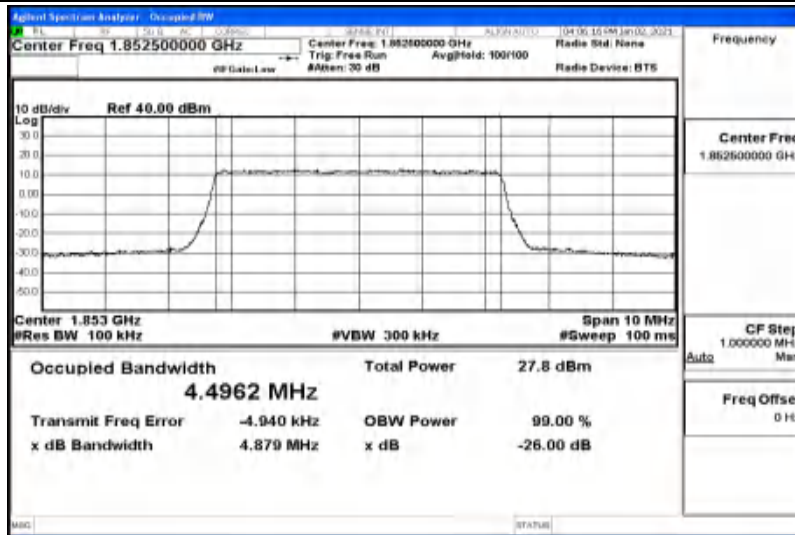

Band25-5MHz-OPSK-26065-25RB#0-4.4962