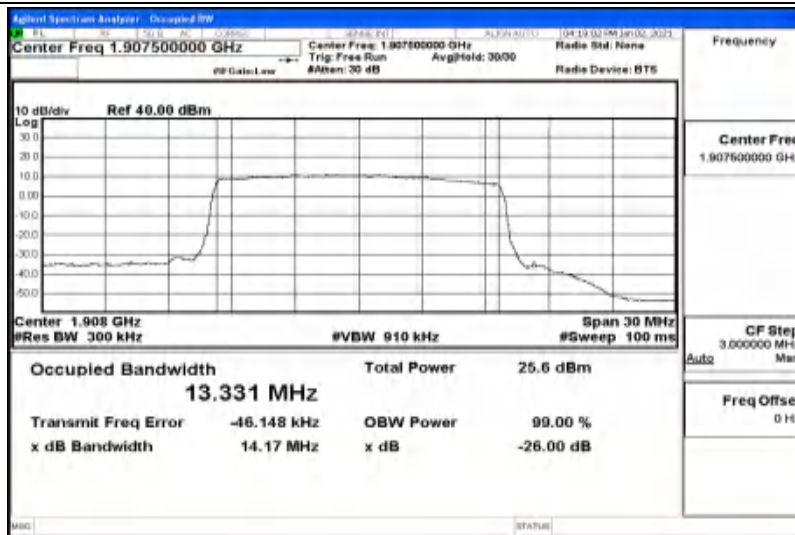

Band25-15MHz-QPSK-26615-75RB#0-13.331