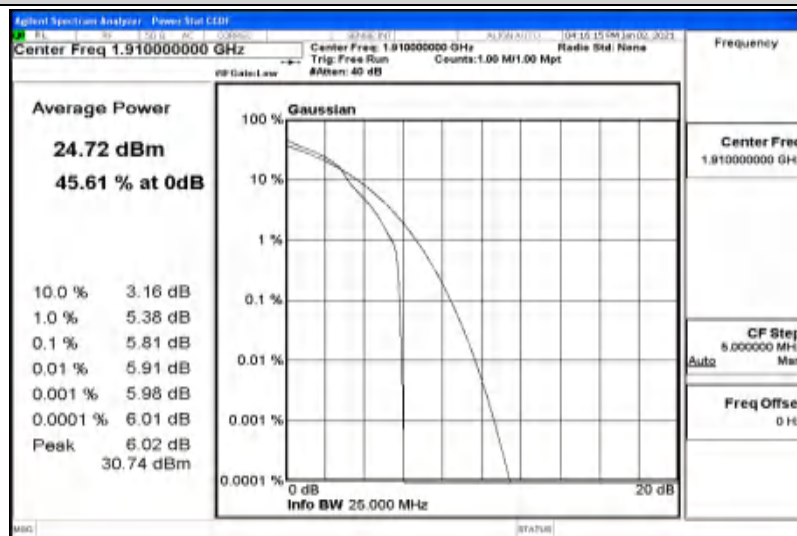

Band25-10MHz-16QAM-26640-1RB#0