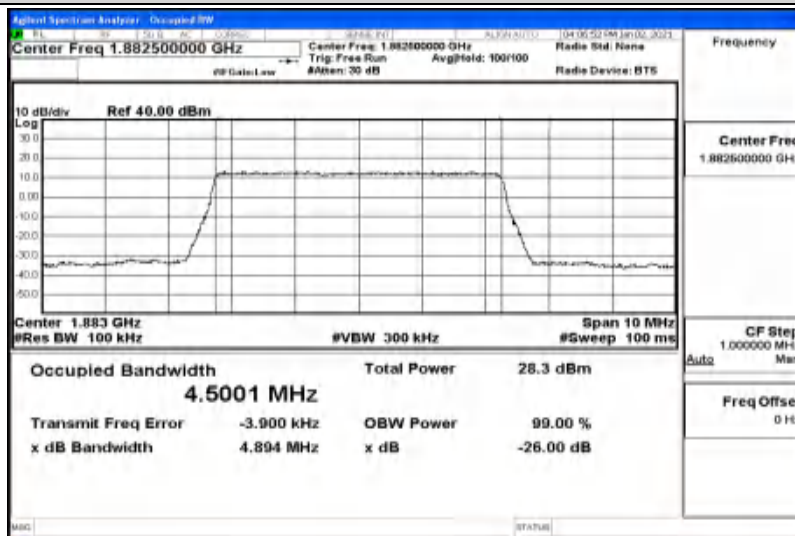

Band25-5MHz-OPSK-26365-25RB#0-4.5001