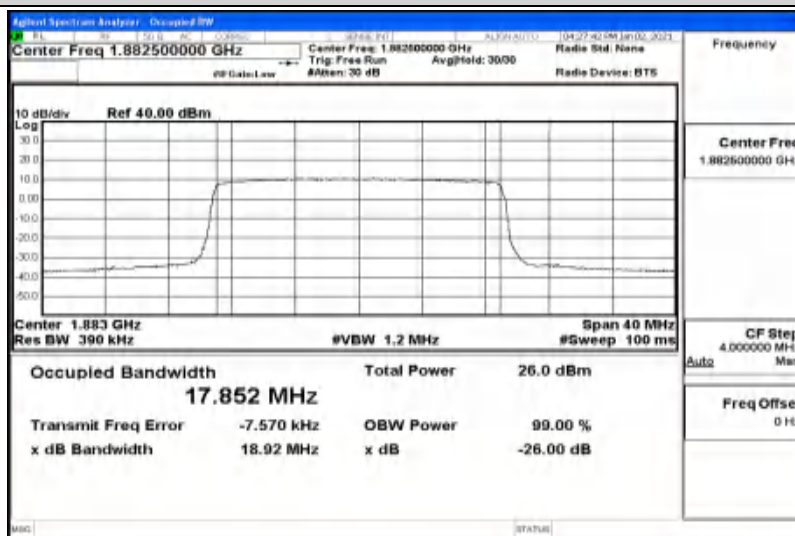

Band25-20MHz-16QAM-26365-100RB#0-17.852