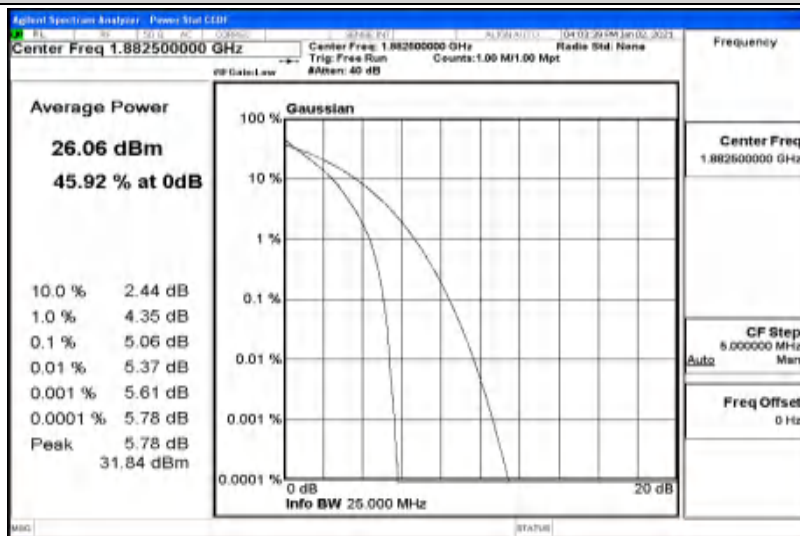

Band25-3MHz-QPSK-26365-15RB#0