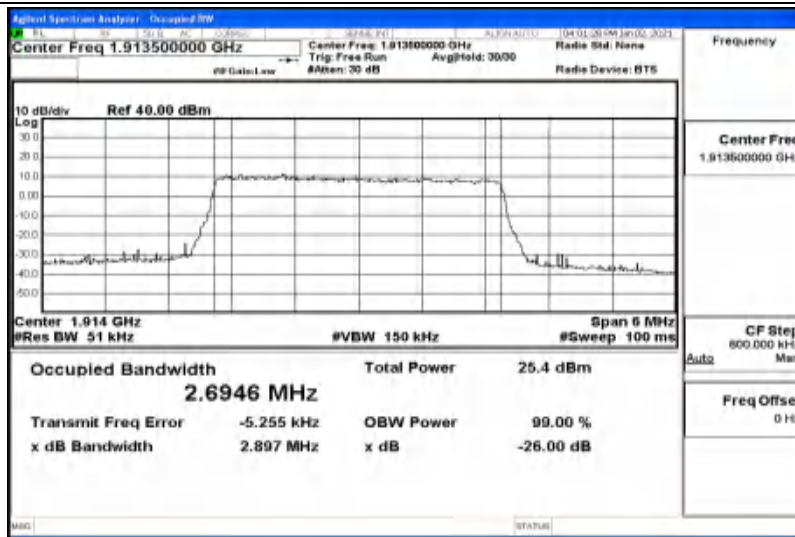

Band25-3MHz-16QAM-26675-15RB#0-2.6946