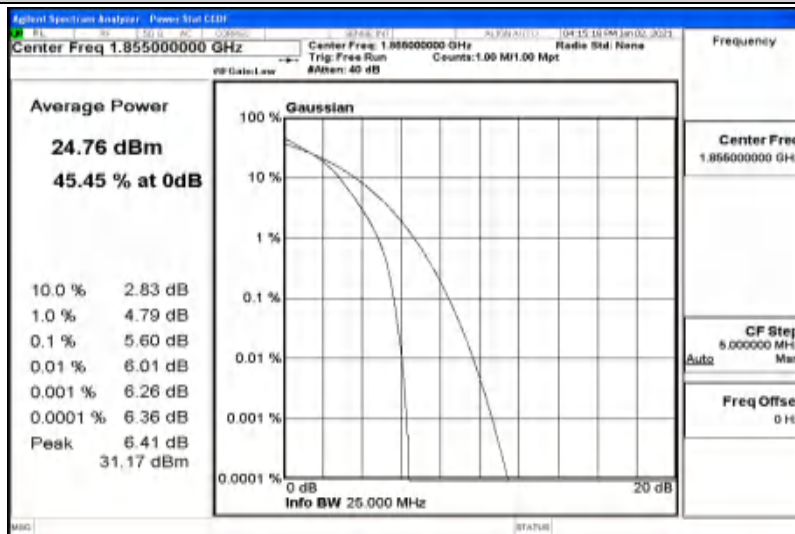

Band25-10MHz-16QAM-26090-50RB#0