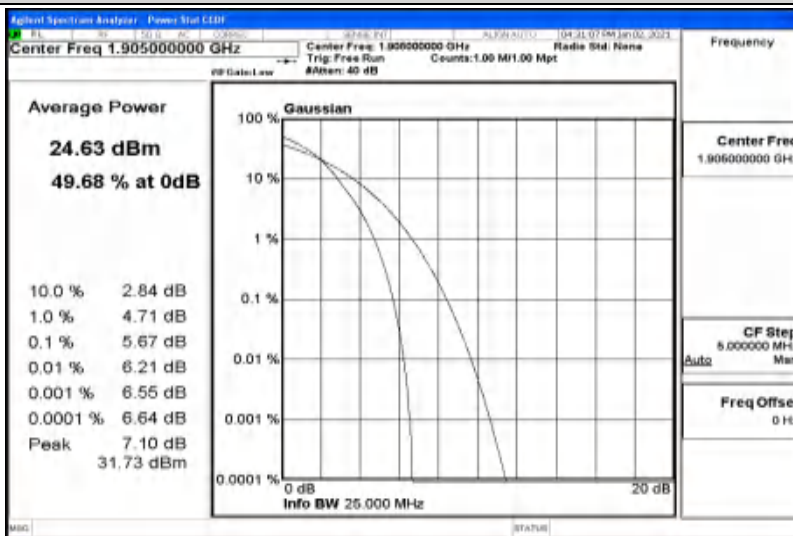

Band25-20MHz-OPSK-26590-100RB#0