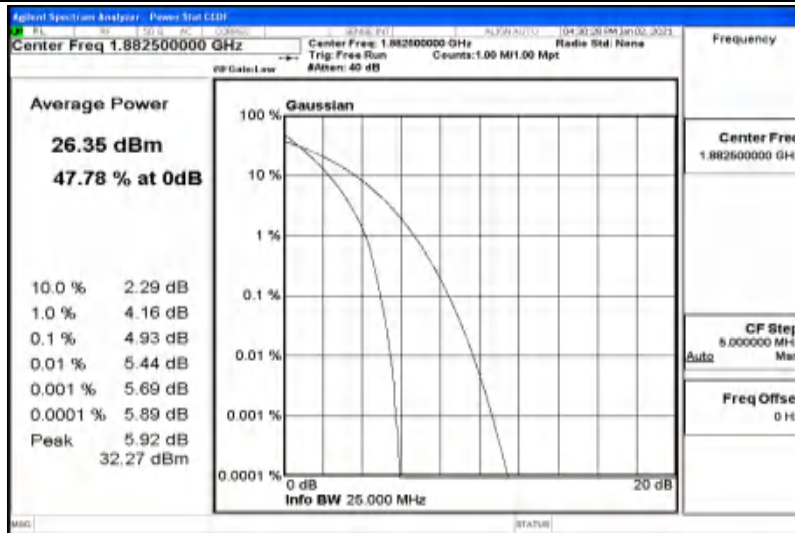

Band25-20MHz-QPSK-26365-100RB#0