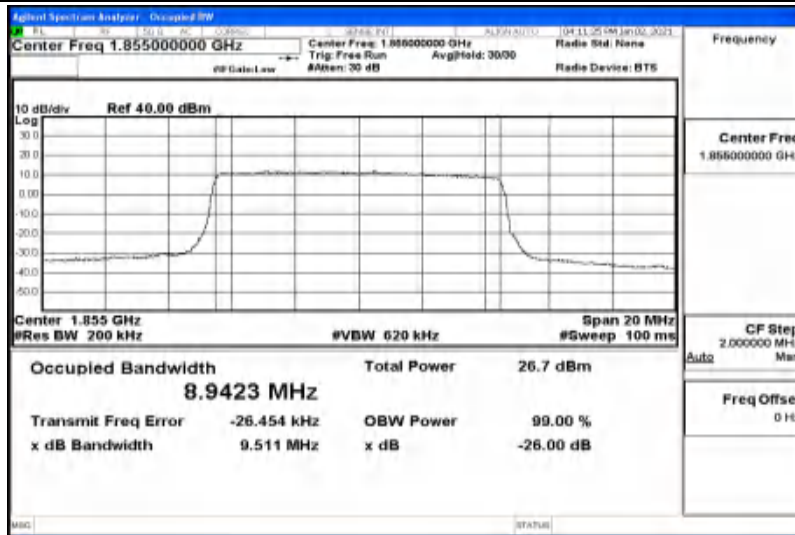

Band25-10MHz-QPSK-26090-50RB#0-8.9423