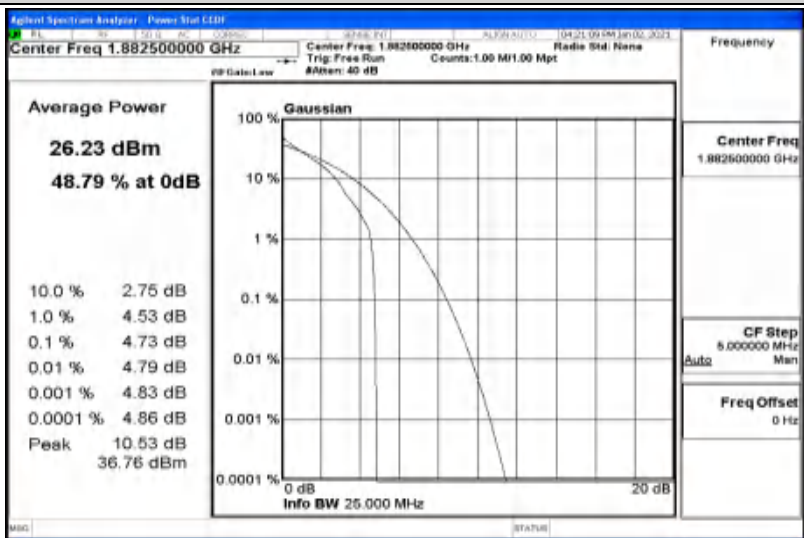

Band25-15MHz-QPSK-26365-1RB#0