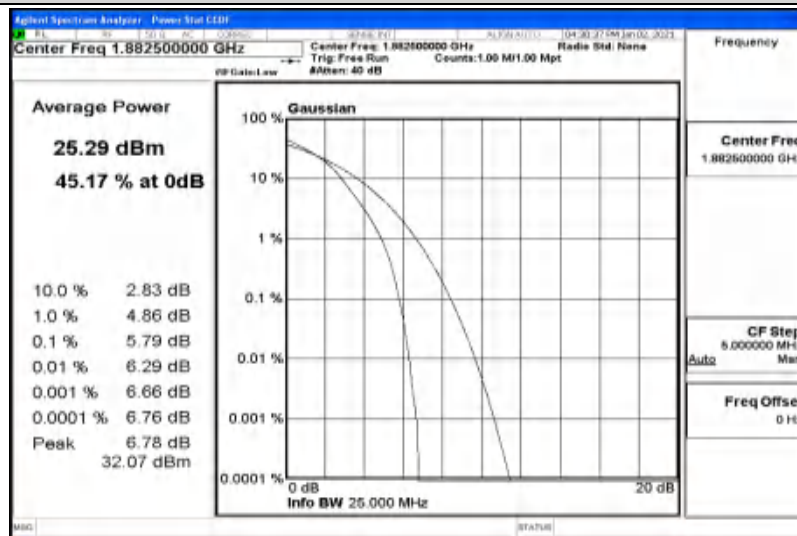

Band25-20MHz-16QAM-26590-1RB#0

Band25-20MHz-16QAM-26590-100RB#0

G.3: 26dB Bandwidth and Occupied Bandwidth

Test Result

Band	Bandwidth	Modulation	Channel	RB Configuration	Occupied Bandwidth (MHz)	26dB Bandwidth (MHz)	Verdict
Band25	1.4MHz	QPSK	26047	6RB#0	1.0936	1.258	PASS
Band25	1.4MHz	QPSK	26365	6RB#0	1.0903	1.247	PASS
Band25	1.4MHz	QPSK	26683	6RB#0	1.0905	1.279	PASS
Band25	1.4MHz	16QAM	26047	6RB#0	1.0936	1.258	PASS
Band25	1.4MHz	16QAM	26365	6RB#0	1.0903	1.247	PASS
Band25	1.4MHz	16QAM	26683	6RB#0	1.0937	1.278	PASS
Band25	3MHz	QPSK	26055	15RB#0	2.6952	2.918	PASS
Band25	3MHz	QPSK	26365	15RB#0	2.6956	2.936	PASS
Band25	3MHz	QPSK	26675	15RB#0	2.6940	2.919	PASS
Band25	3MHz	16QAM	26055	15RB#0	2.6913	2.941	PASS
Band25	3MHz	16QAM	26365	15RB#0	2.6936	2.929	PASS
Band25	3MHz	16QAM	26675	15RB#0	2.6946	2.897	PASS
Band25	5MHz	QPSK	26065	25RB#0	4.4962	4.879	PASS
Band25	5MHz	QPSK	26365	25RB#0	4.5001	4.894	PASS
Band25	5MHz	QPSK	26665	25RB#0	4.4962	4.862	PASS
Band25	5MHz	16QAM	26065	25RB#0	4.5010	4.834	PASS
Band25	5MHz	16QAM	26365	25RB#0	4.5060	4.894	PASS
Band25	5MHz	16QAM	26665	25RB#0	4.4980	4.876	PASS
Band25	10MHz	QPSK	26090	50RB#0	8.9423	9.511	PASS
Band25	10MHz	QPSK	26365	50RB#0	8.9587	9.554	PASS
Band25	10MHz	QPSK	26640	50RB#0	8.9288	9.479	PASS
Band25	10MHz	16QAM	26090	50RB#0	8.9471	9.518	PASS
Band25	10MHz	16QAM	26365	50RB#0	8.9423	9.511	PASS
Band25	10MHz	16QAM	26640	50RB#0	8.9089	9.494	PASS
Band25	15MHz	QPSK	26115	75RB#0	13.416	14.34	PASS
Band25	15MHz	QPSK	26365	75RB#0	13.403	14.23	PASS
Band25	15MHz	QPSK	26615	75RB#0	13.331	14.17	PASS
Band25	15MHz	16QAM	26115	75RB#0	13.416	14.23	PASS
Band25	15MHz	16QAM	26365	75RB#0	13.413	14.25	PASS
Band25	15MHz	16QAM	26615	75RB#0	13.322	14.19	PASS
Band25	20MHz	QPSK	26140	100RB#0	17.919	18.96	PASS
Band25	20MHz	QPSK	26365	100RB#0	17.864	18.92	PASS
Band25	20MHz	QPSK	26590	100RB#0	17.766	18.88	PASS
Band25	20MHz	16QAM	26140	100RB#0	17.925	18.94	PASS