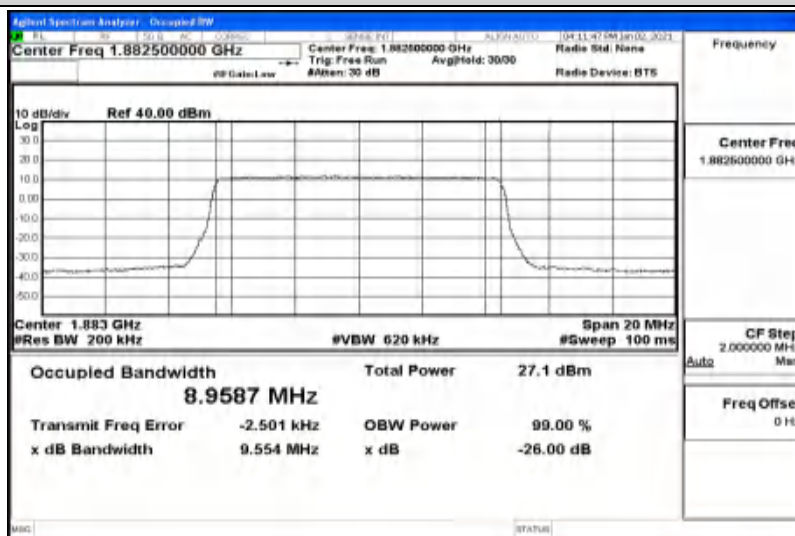

Band25-10MHz-16QAM-26365-50RB#0-8.9587