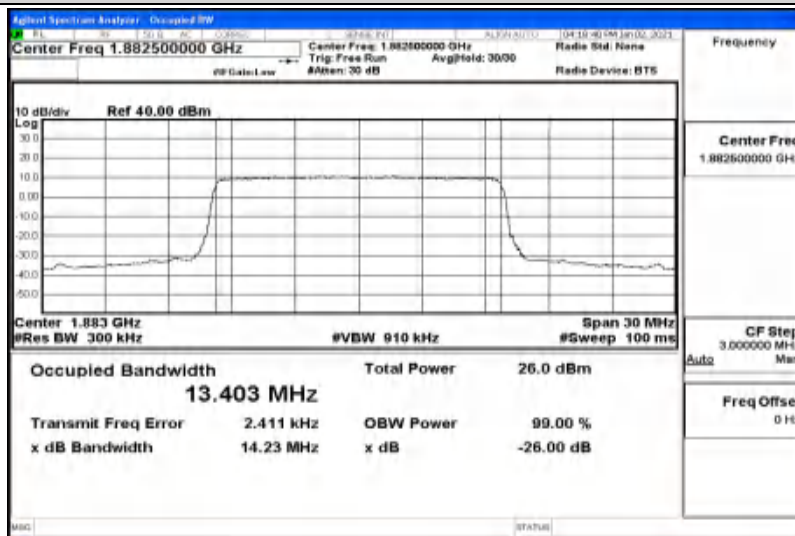

Band25-15MHz-QPSK-26365-75RB#0-13.403