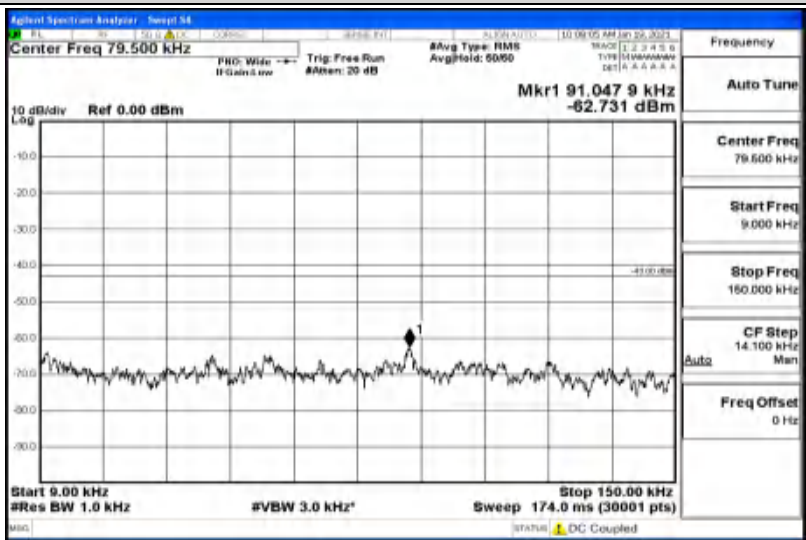

Band25-10MHz-QPSK-26640-1RB#0-Range1:0.009~0.15MHz