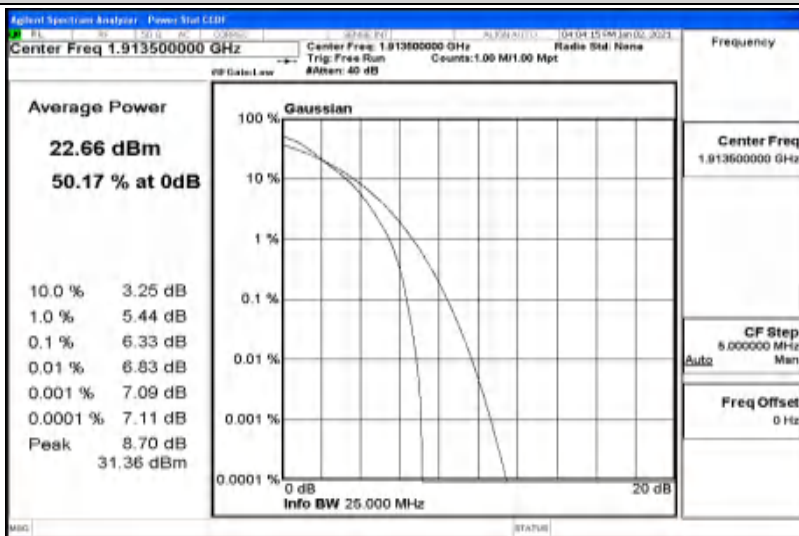

Band25-3MHz-OPSK-26675-15RB#0