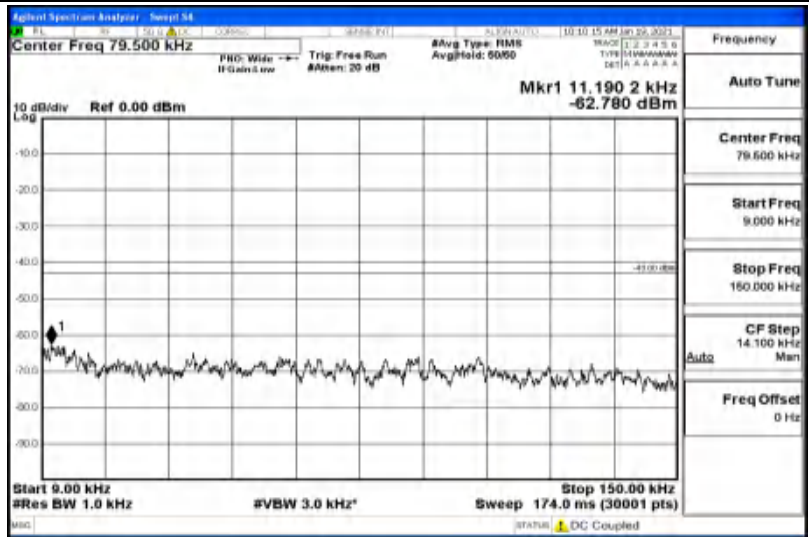

Band25-10MHz-16QAM-26640-1RB#0-Range1:0.009~0.15MHz