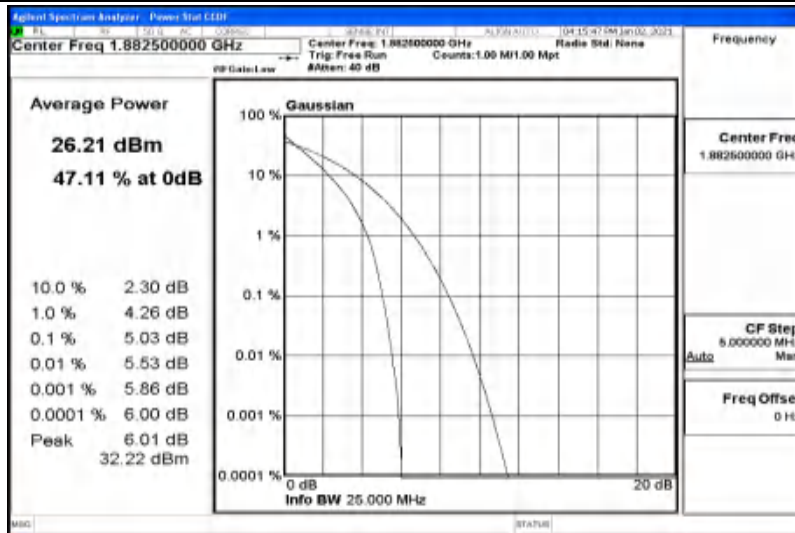

Band25-10MHz-QPSK-26365-50RB#0