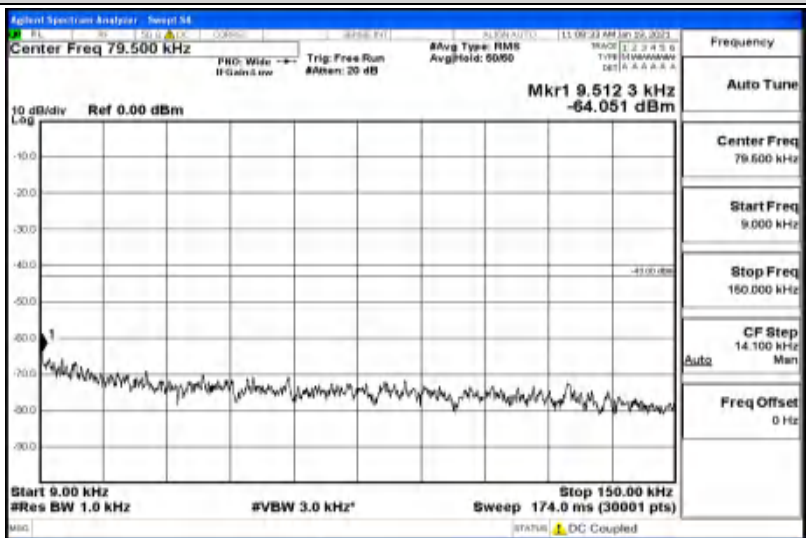

Band25-1.4MHz-16QAM-26683-1RB#0-Range1:0.009~0.15MHz