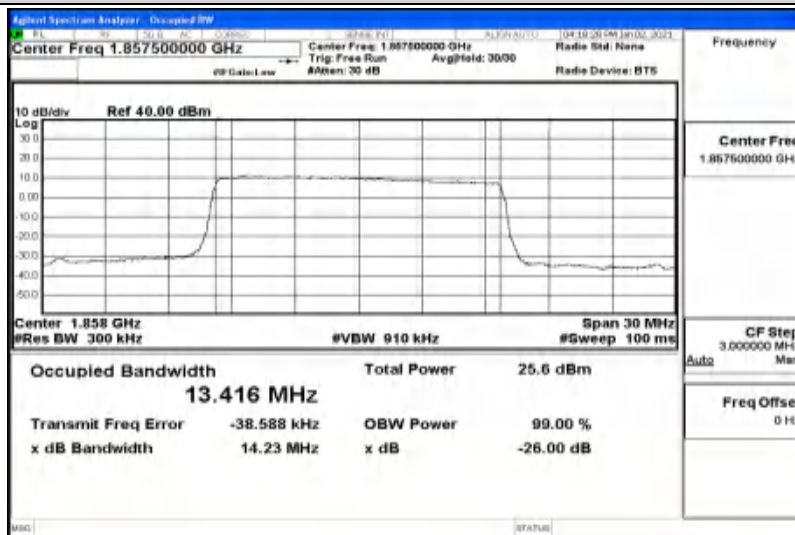

Band25-15MHz-16QAM-26115-75RB#0-13.416