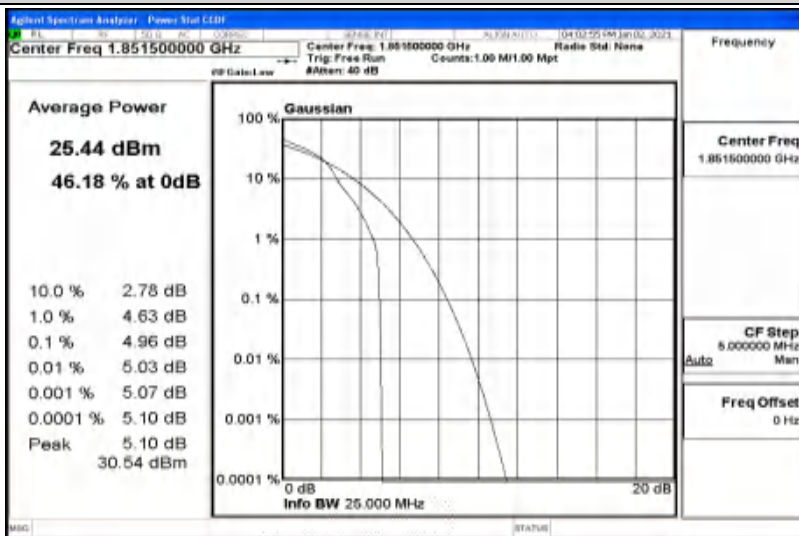

Band25-3MHz-16QAM-26055-1RB#0