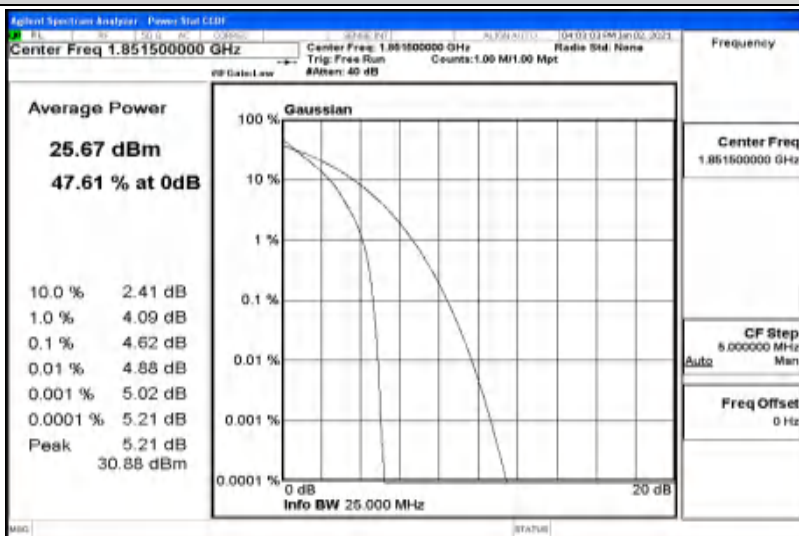

Band25-3MHz-QPSK-26055-15RB#0