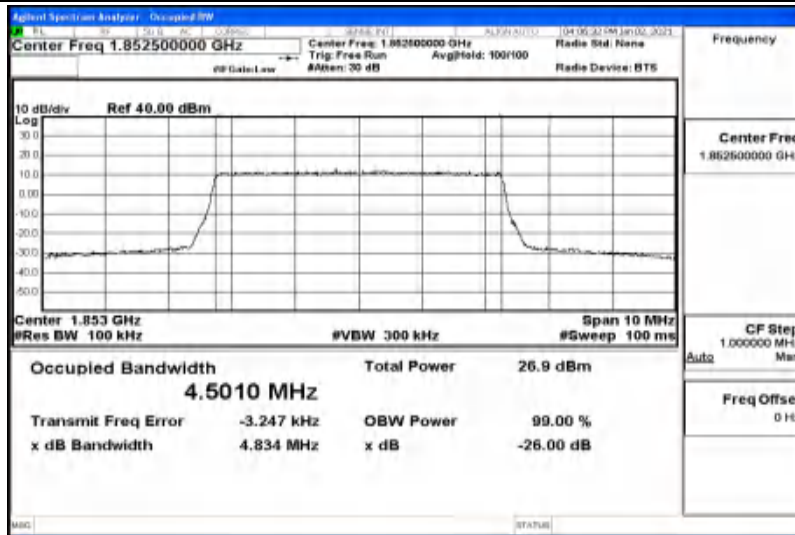

Band25-5MHz-16QAM-26065-25RB#0-4.5010