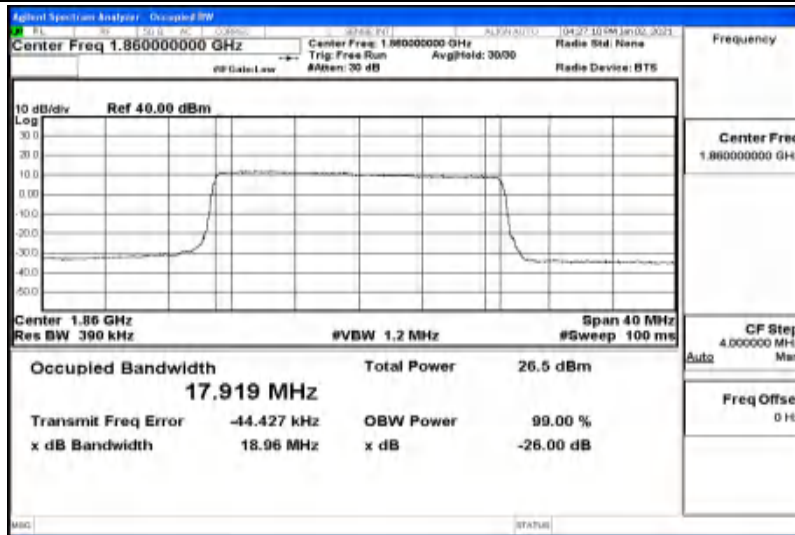

Band25-20MHz-OPSK-26140-100RB#0-17.919