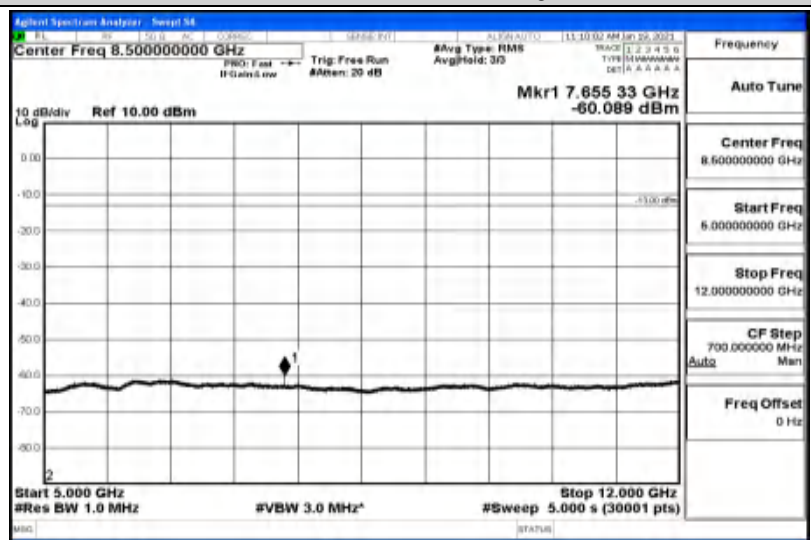

Band25-1.4MHz-16QAM-26683-1RB#0-Range5:5000~12000MHz