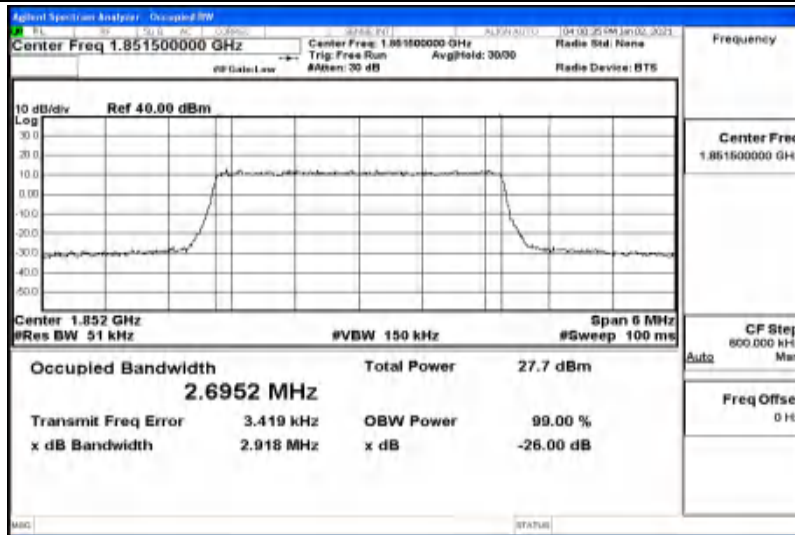

Band25-3MHz-OPSK-26055-15RB#0-2.6952