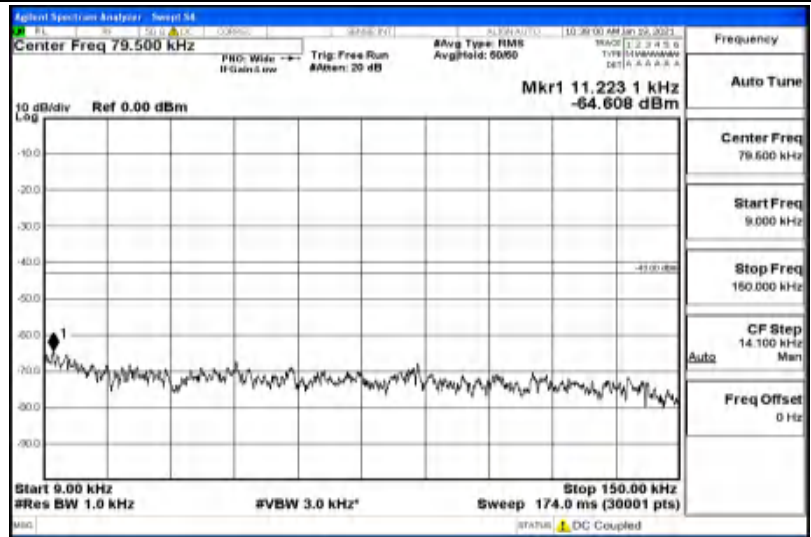

Band25-3MHz-16QAM-26675-1RB#0-Range1:0.009~0.15MHz