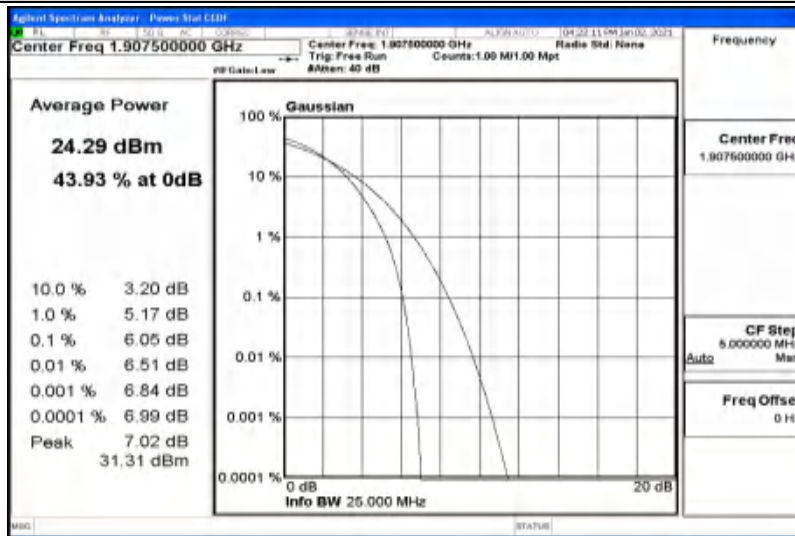

Band25-15MHz-16QAM-26615-75RB#0