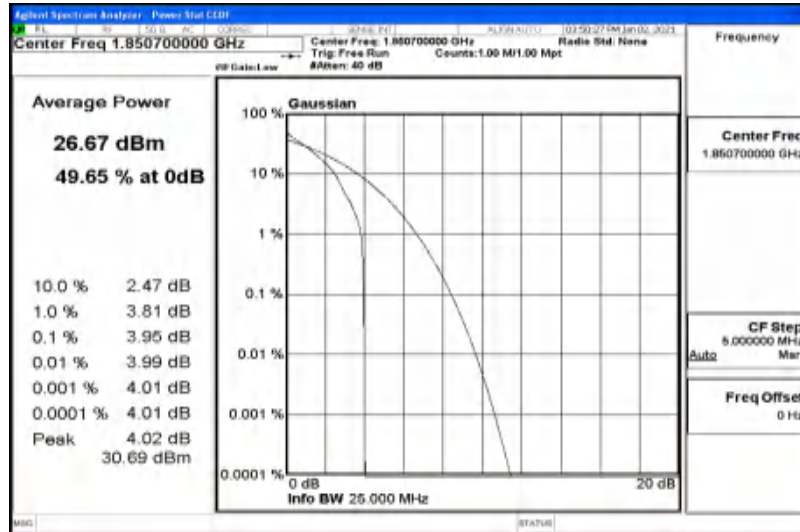

Test Graphs

Band25-1.4MHz-QPSK-26047-1RB#0