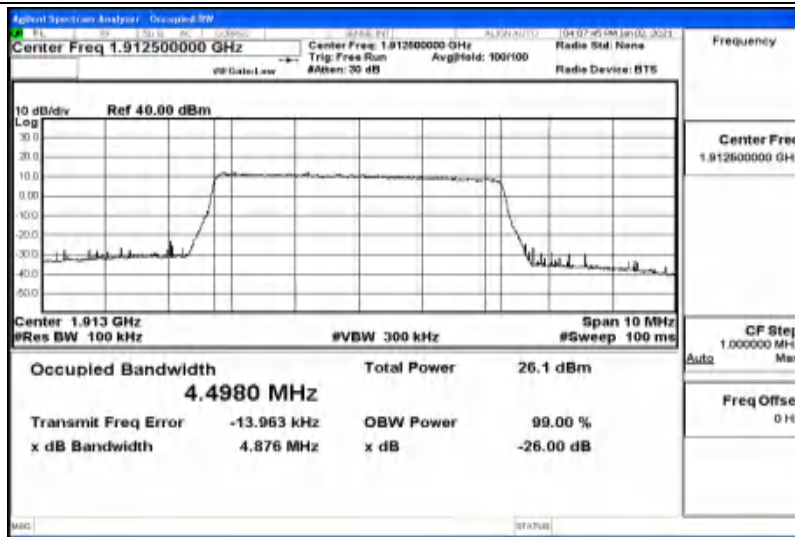

Band25-5MHz-16QAM-26665-25RB#0-4.4980