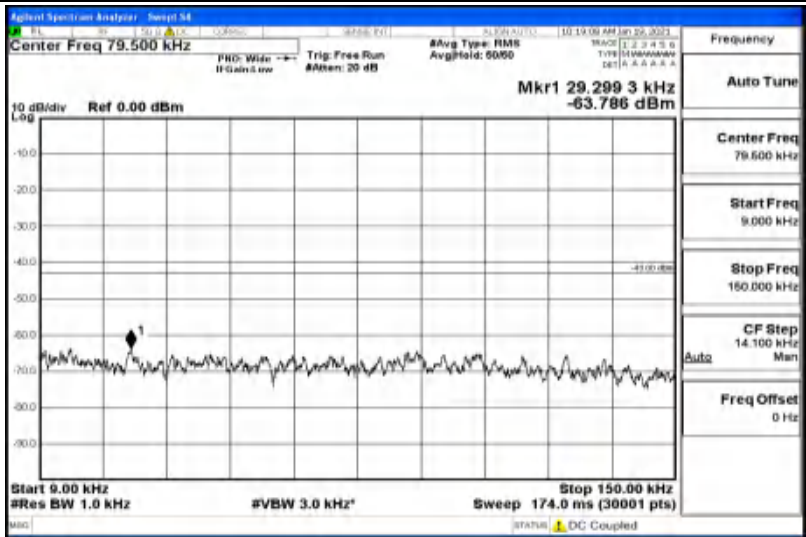

Band25-5MHz-16QAM-26365-1RB#0-Range1:0.009~0.15MHz