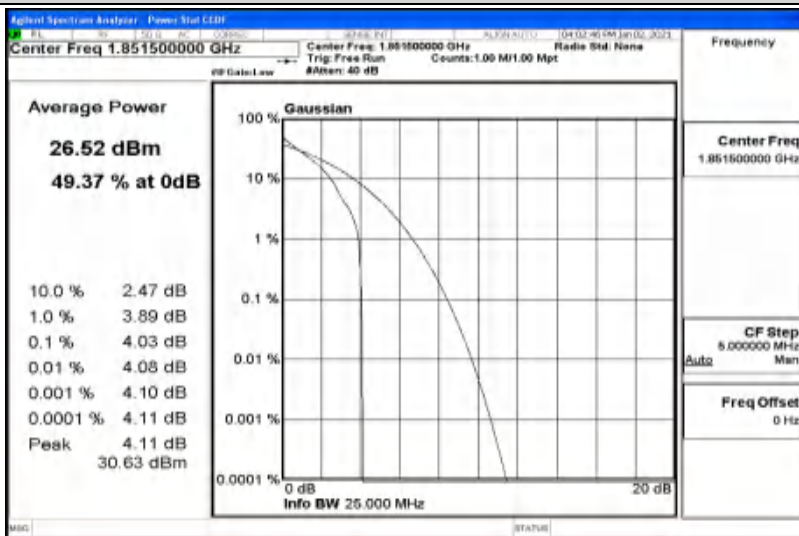

Band25-3MHz-QPSK-26055-1RB#0