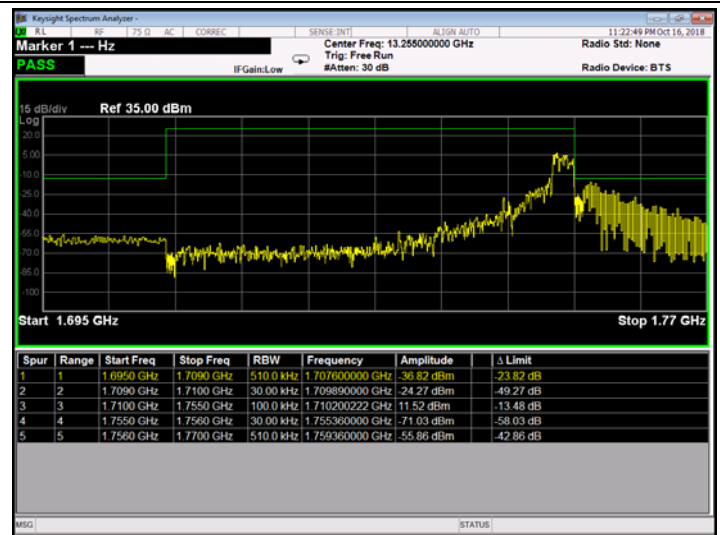

Low Channel

High Channel

LTE BAND 4 (1.4MHz RB Size 6& RB Offset 0 QPSK)

LTE BAND 4 (1.4MHz RB Size 6& RB Offset 0 16QAM)

Low Channel

High Channel

LTE BAND 4 (3MHz RB Size 15& RB Offset 0 QPSK)

LTE BAND 4 (3MHz RB Size 15& RB Offset 0 16QAM)

Low Channel

High Channel

LTE BAND 4 (3MHz RB Size 1& RB Offset 0 16QAM)

LTE BAND 4 (3MHz RB Size 15& RB Offset 0 16QAM)

Low Channel

High Channel

LTE BAND 4 (5MHz RB Size 25& RB Offset 0 QPSK)

LTE BAND 4 (5MHz RB Size 25& RB Offset 0 16QAM)