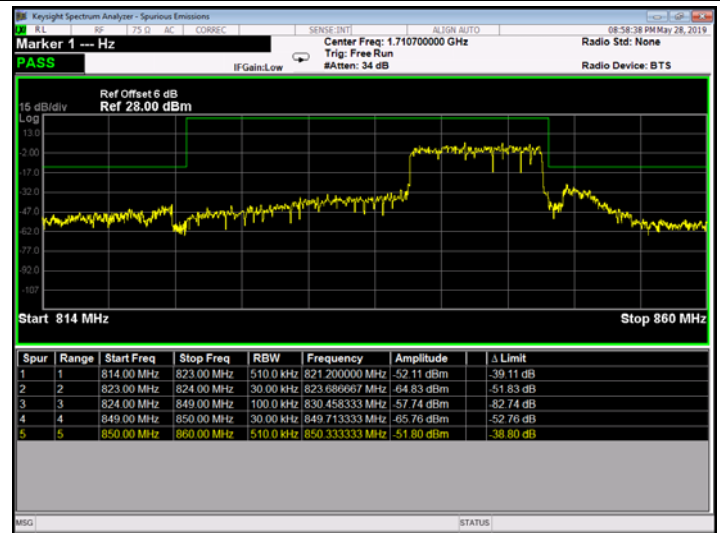

Low Channel

High Channel

LTE BAND 4 (20MHz RB Size 100& RB Offset 0 QPSK)

LTE BAND 4 (20MHz RB Size 100& RB Offset 0 16QAM)

Low Channel

High Channel

LTE BAND 5 1.4MHz RB Size 6& RB Offset 0 QPSK)

LTE BAND 5 (1.4MHz RB Size 6& RB Offset 0 16QAM)

Low Channel

High Channel

LTE BAND 5 (3MHz RB Size 15& RB Offset 0 QPSK)

LTE BAND 5 (3MHz RB Size 15& RB Offset 0 16QAM)

Low Channel

High Channel

LTE BAND 5 (5MHz RB Size 25& RB Offset 0 QPSK)

LTE BAND 5 (5MHz RB Size 25& RB Offset 0 16QAM)

Low Channel

High Channel

LTE BAND 5 (10MHz RB Size 50& RB Offset 0 QPSK)

LTE BAND 5 (10MHz RB Size 50& RB Offset 0 16QAM)

Low Channel

High Channel

LTE BAND 7 (5MHz RB Size 25& RB Offset 0 QPSK)

LTE BAND 7 (5MHz RB Size 25& RB Offset 0 16QAM)