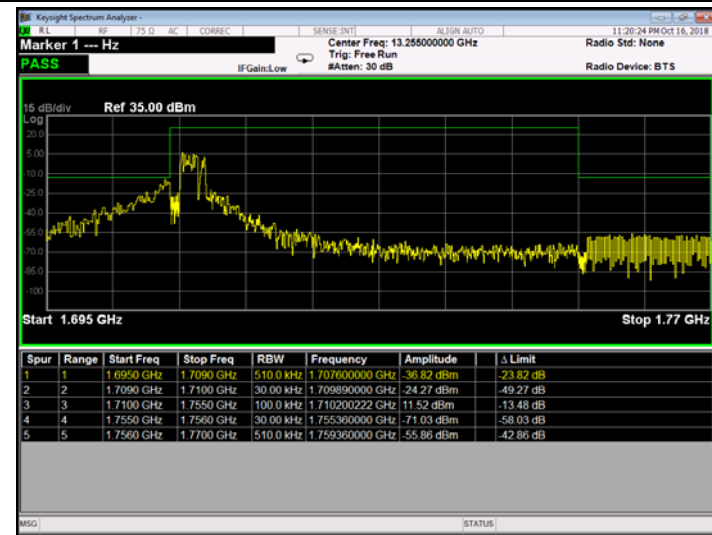

Low Channel

High Channel

LTE BAND 2 (15MHz RB Size 75& RB Offset 0 QPSK)

LTE BAND 2 (15MHz RB Size 75& RB Offset 0 16QAM)

Low Channel

High Channel

LTE BAND 2 (20MHz RB Size 100& RB Offset 0 QPSK)

LTE BAND 2 (20MHz RB Size 100& RB Offset 0 16QAM)

Low Channel

High Channel

LTE BAND 4 (1.4MHz RB Size 6& RB Offset 0 QPSK)

LTE BAND 4 (1.4MHz RB Size 6& RB Offset 0 16QAM)

Low Channel

High Channel

LTE BAND 4 (3MHz RB Size 15& RB Offset 0 QPSK)

LTE BAND 4 (3MHz RB Size 15& RB Offset 0 16QAM)

Low Channel

High Channel

LTE BAND 4 (3MHz RB Size 1& RB Offset 0 16QAM)

LTE BAND 4 (3MHz RB Size 15& RB Offset 0 16QAM)

Low Channel

High Channel

LTE BAND 4 (5MHz RB Size 25& RB Offset 0 QPSK)

LTE BAND 4 (5MHz RB Size 25& RB Offset 0 16QAM)