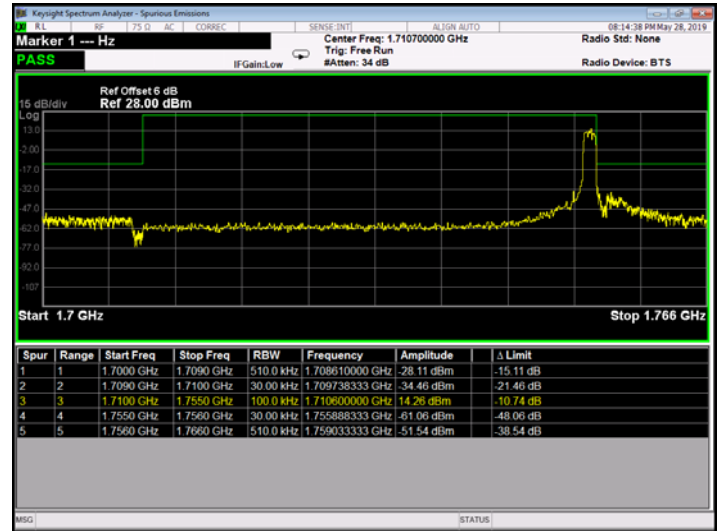

Low Channel

High Channel

LTE BAND 2 (15MHz RB Size 75& RB Offset 0 QPSK)

LTE BAND 2 (15MHz RB Size 75& RB Offset 0 16QAM)

Low Channel

High Channel

LTE BAND 2 (20MHz RB Size 100& RB Offset 0 QPSK)

LTE BAND 2 (20MHz RB Size 100& RB Offset 0 16QAM)

Low Channel

High Channel

LTE BAND 4 (1.4MHz RB Size 6& RB Offset 0 QPSK)

LTE BAND 4 (1.4MHz RB Size 6& RB Offset 0 16QAM)

Low Channel

High Channel

LTE BAND 4 (3MHz RB Size 15& RB Offset 0 QPSK)

LTE BAND 4 (3MHz RB Size 15& RB Offset 0 16QAM)