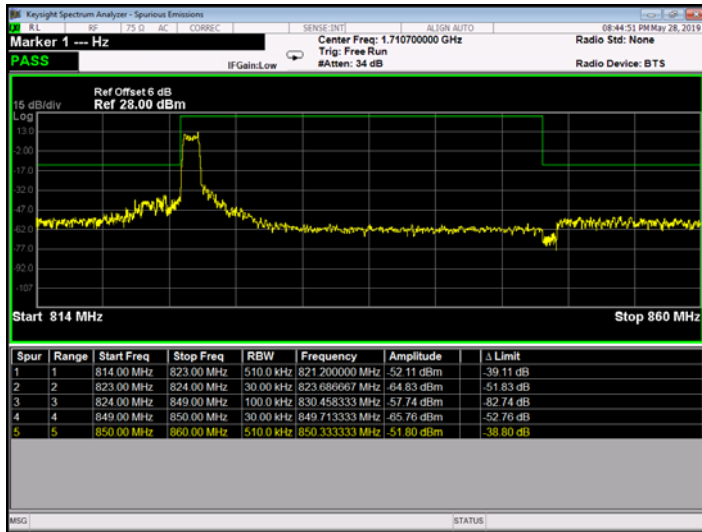

Low Channel

High Channel

LTE BAND 4 (10MHz RB Size 50& RB Offset 0 QPSK)

LTE BAND 4 (10MHz RB Size 50& RB Offset 0 16QAM)

Low Channel

High Channel

LTE BAND 4 (15MHz RB Size 75& RB Offset 0 QPSK)

LTE BAND 4 (15MHz RB Size 75& RB Offset 0 QPSK)

Low Channel

High Channel

LTE BAND 4 (20MHz RB Size 100& RB Offset 0 QPSK)

LTE BAND 4 (20MHz RB Size 100& RB Offset 0 16QAM)

Low Channel

High Channel

LTE BAND 5 1.4MHz RB Size 6& RB Offset 0 QPSK)

LTE BAND 5 (1.4MHz RB Size 6& RB Offset 0 16QAM)

Low Channel

High Channel

LTE BAND 5 (3MHz RB Size 15& RB Offset 0 QPSK)

LTE BAND 5 (3MHz RB Size 15& RB Offset 0 16QAM)

Low Channel

High Channel

LTE BAND 5 (5MHz RB Size 25& RB Offset 0 QPSK)

LTE BAND 5 (5MHz RB Size 25& RB Offset 0 16QAM)