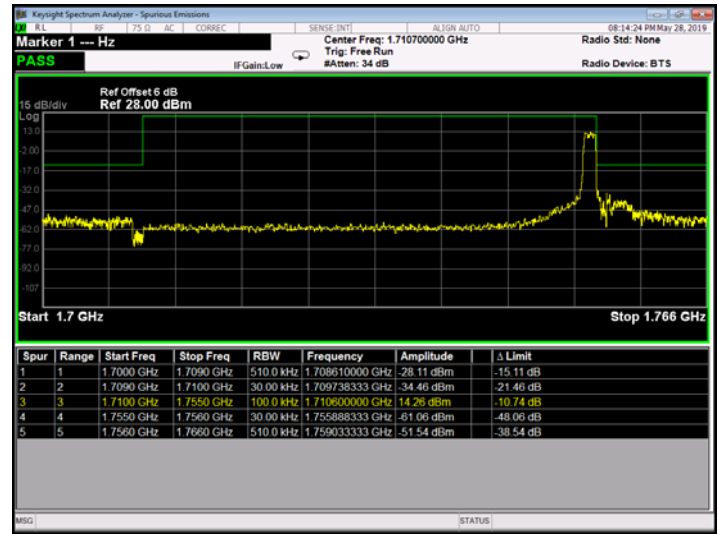

Low Channel

High Channel

LTE BAND 2 (15MHz RB Size 75& RB Offset 0 QPSK)

LTE BAND 2 (15MHz RB Size 75& RB Offset 0 16QAM)

Low Channel

High Channel

LTE BAND 2 (20MHz RB Size 100& RB Offset 0 QPSK)

LTE BAND 2 (20MHz RB Size 100& RB Offset 0 16QAM)

Low Channel

High Channel

LTE BAND 4 (1.4MHz RB Size 6& RB Offset 0 QPSK)

LTE BAND 4 (1.4MHz RB Size 6& RB Offset 0 16QAM)

Low Channel

High Channel

LTE BAND 4 (3MHz RB Size 15& RB Offset 0 QPSK)

LTE BAND 4 (3MHz RB Size 15& RB Offset 0 16QAM)