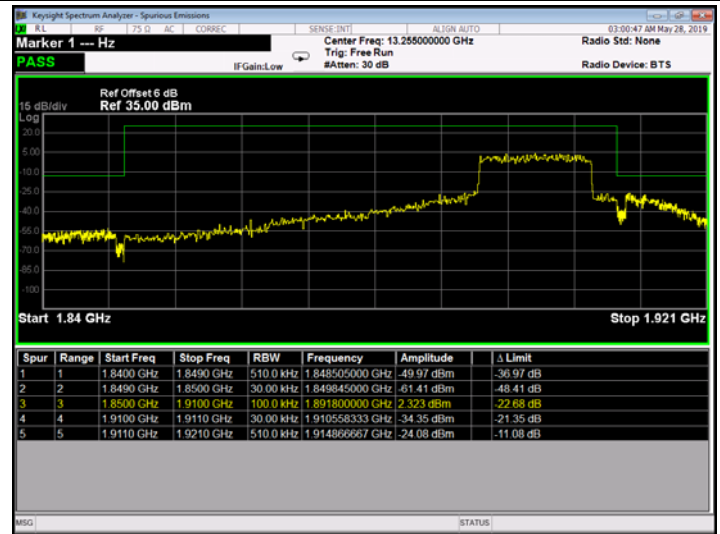

LTE BAND 2 (5MHz RB Size 25& RB Offset 0 QPSK)

LTE BAND 4 (5MHz RB Size 25& RB Offset 0 16QAM)

Low Channel

High Channel

LTE BAND 2 (10MHz RB Size 50& RB Offset 0 QPSK)

LTE BAND 2 (10MHz RB Size 50& RB Offset 0 16QAM)

Low Channel

High Channel

LTE BAND 2 (15MHz RB Size 75& RB Offset 0 QPSK)

LTE BAND 2 (15MHz RB Size 75& RB Offset 0 16QAM)

Low Channel

High Channel

LTE BAND 2 (20MHz RB Size 100& RB Offset 0 QPSK)

LTE BAND 2 (20MHz RB Size 100& RB Offset 0 16QAM)

Low Channel

High Channel

LTE BAND 4 (1.4MHz RB Size 6& RB Offset 0 QPSK)

LTE BAND 4 (1.4MHz RB Size 6& RB Offset 0 16QAM)

Low Channel

High Channel

LTE BAND 4 (3MHz RB Size 15& RB Offset 0 QPSK)

LTE BAND 4 (3MHz RB Size 15& RB Offset 0 16QAM)

Low Channel

High Channel

LTE BAND 4 (3MHz RB Size 1& RB Offset 0 16QAM)

LTE BAND 4 (3MHz RB Size 15& RB Offset 0 16QAM)

Low Channel

High Channel

LTE BAND 4 (5MHz RB Size 25& RB Offset 0 QPSK)

LTE BAND 4 (5MHz RB Size 25& RB Offset 0 16QAM)