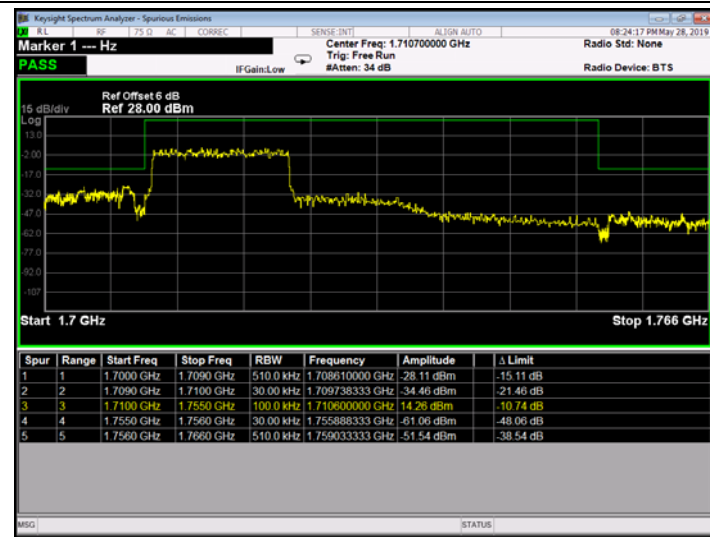

Low Channel

High Channel

LTE BAND 4 (10MHz RB Size 50& RB Offset 0 QPSK)

LTE BAND 4 (10MHz RB Size 50& RB Offset 0 16QAM)

Low Channel

High Channel

LTE BAND 4 (15MHz RB Size 75& RB Offset 0 QPSK)

LTE BAND 4 (15MHz RB Size 75& RB Offset 0 QPSK)

Low Channel

High Channel

LTE BAND 4 (20MHz RB Size 100& RB Offset 0 QPSK)

LTE BAND 4 (20MHz RB Size 100& RB Offset 0 16QAM)

Low Channel

High Channel

LTE BAND 5 1.4MHz RB Size 6& RB Offset 0 QPSK)

LTE BAND 5 (1.4MHz RB Size 6& RB Offset 0 16QAM)