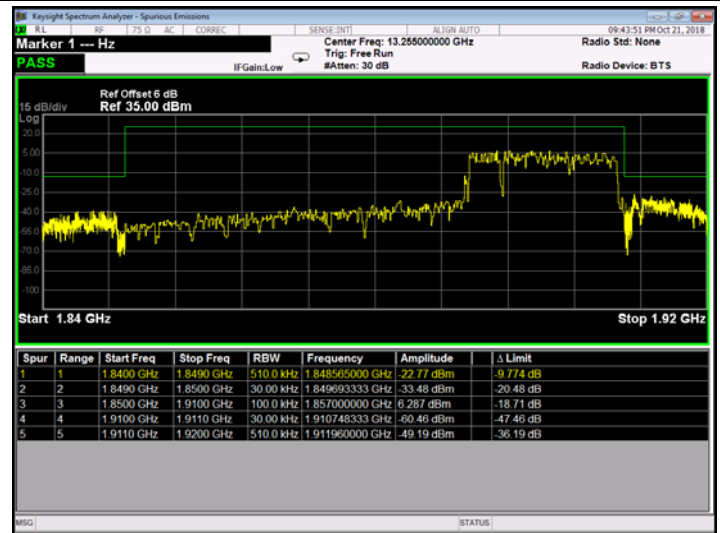

Low Channel

High Channel

LTE BAND 2 (15MHz RB Size 75& RB Offset 0 QPSK)

LTE BAND 2 (15MHz RB Size 75& RB Offset 0 16QAM)

Low Channel

High Channel

LTE BAND 2 (20MHz RB Size 100& RB Offset 0 QPSK)

LTE BAND 2 (20MHz RB Size 100& RB Offset 0 16QAM)

Low Channel

High Channel

LTE BAND 4 (1.4MHz RB Size 6& RB Offset 0 QPSK)

LTE BAND 4 (1.4MHz RB Size 6& RB Offset 0 16QAM)

Low Channel

High Channel

LTE BAND 4 (3MHz RB Size 15& RB Offset 0 QPSK)

LTE BAND 4 (3MHz RB Size 15& RB Offset 0 16QAM)