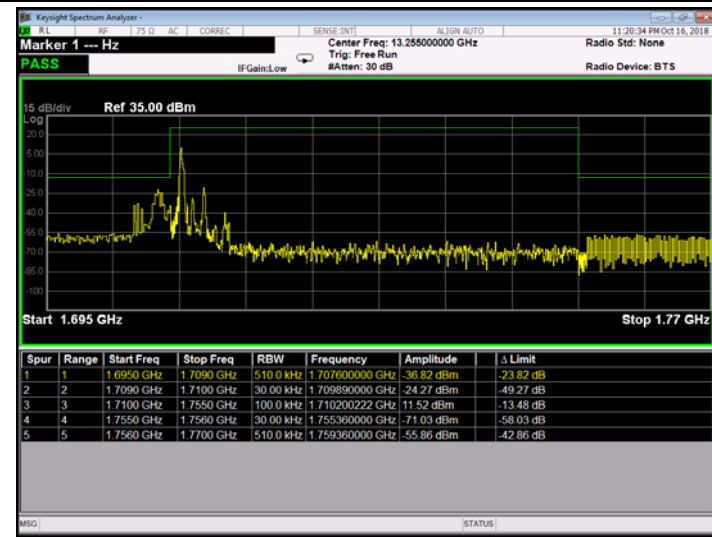

Low Channel

High Channel

LTE BAND 4 (1.4MHz RB Size 6& RB Offset 0 QPSK)

LTE BAND 4 (1.4MHz RB Size 6& RB Offset 0 16QAM)

Low Channel

High Channel

LTE BAND 4 (3MHz RB Size 15& RB Offset 0 QPSK)

LTE BAND 4 (3MHz RB Size 15& RB Offset 0 16QAM)

Low Channel

High Channel

LTE BAND 4 (3MHz RB Size 1& RB Offset 0 16QAM)

LTE BAND 4 (3MHz RB Size 15& RB Offset 0 16QAM)

Low Channel

High Channel

LTE BAND 4 (5MHz RB Size 25& RB Offset 0 QPSK)

LTE BAND 4 (5MHz RB Size 25& RB Offset 0 16QAM)