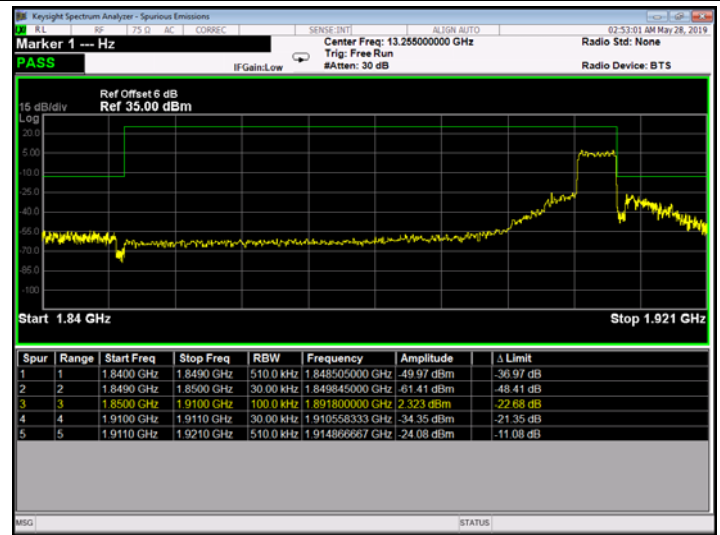

ATTACHMENT E--BAND EDGE TEST

Only show the worst case(max RB size).

Low Channel

High Channel

LTE BAND 2 (3MHz RB Size 15& RB Offset 0 QPSK)

LTE BAND 2 (3MHz RB Size 15& RB Offset 0 16QAM)

Low Channel

High Channel

LTE BAND 2 (5MHz RB Size 25& RB Offset 0 QPSK)

LTE BAND 4 (5MHz RB Size 25& RB Offset 0 16QAM)

Low Channel

High Channel

LTE BAND 2 (10MHz RB Size 50& RB Offset 0 QPSK)

LTE BAND 2 (10MHz RB Size 50& RB Offset 0 16QAM)

Low Channel

High Channel

LTE BAND 2 (15MHz RB Size 75& RB Offset 0 QPSK)

LTE BAND 2 (15MHz RB Size 75& RB Offset 0 16QAM)

Low Channel

High Channel

LTE BAND 2 (20MHz RB Size 100& RB Offset 0 QPSK)

LTE BAND 2 (20MHz RB Size 100& RB Offset 0 16QAM)