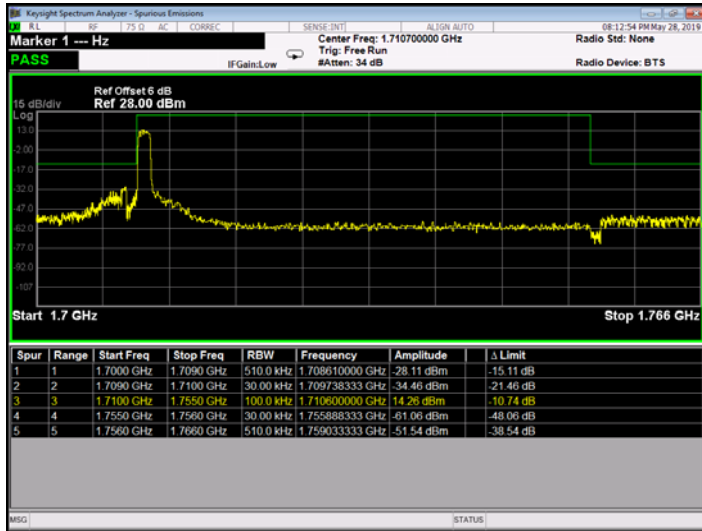

Low Channel

High Channel

LTE BAND 2 (15MHz RB Size 75& RB Offset 0 QPSK)

LTE BAND 2 (15MHz RB Size 75& RB Offset 0 16QAM)

Low Channel

High Channel

LTE BAND 2 (20MHz RB Size 100& RB Offset 0 QPSK)

LTE BAND 2 (20MHz RB Size 100& RB Offset 0 16QAM)

Low Channel

High Channel

LTE BAND 4 (1.4MHz RB Size 6& RB Offset 0 QPSK)

LTE BAND 4 (1.4MHz RB Size 6& RB Offset 0 16QAM)

Low Channel

High Channel

LTE BAND 4 (3MHz RB Size 15& RB Offset 0 QPSK)

LTE BAND 4 (3MHz RB Size 15& RB Offset 0 16QAM)