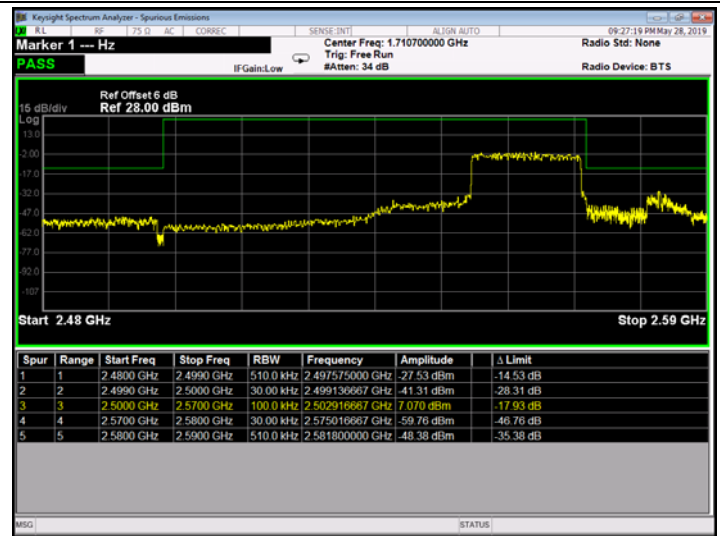

Low Channel

High Channel

LTE BAND 5 (10MHz RB Size 50& RB Offset 0 QPSK)

LTE BAND 5 (10MHz RB Size 50& RB Offset 0 16QAM)

Low Channel

High Channel

LTE BAND 7 (5MHz RB Size 25& RB Offset 0 QPSK)

LTE BAND 7 (5MHz RB Size 25& RB Offset 0 16QAM)

Low Channel

High Channel

LTE BAND 7 (10MHz RB Size 50& RB Offset 0 QPSK)

LTE BAND 7 (10MHz RB Size 50& RB Offset 0 QPSK)

Low Channel

High Channel

LTE BAND 7 (15MHz RB Size 75& RB Offset 0 QPSK)

LTE BAND 7 (15MHz RB Size 75& RB Offset 0 16QAM)

Low Channel

High Channel

LTE BAND 7 (20MHz RB Size 100& RB Offset 0 QPSK)

LTE BAND 7 (20MHz RB Size 100& RB Offset 0 QPSK)