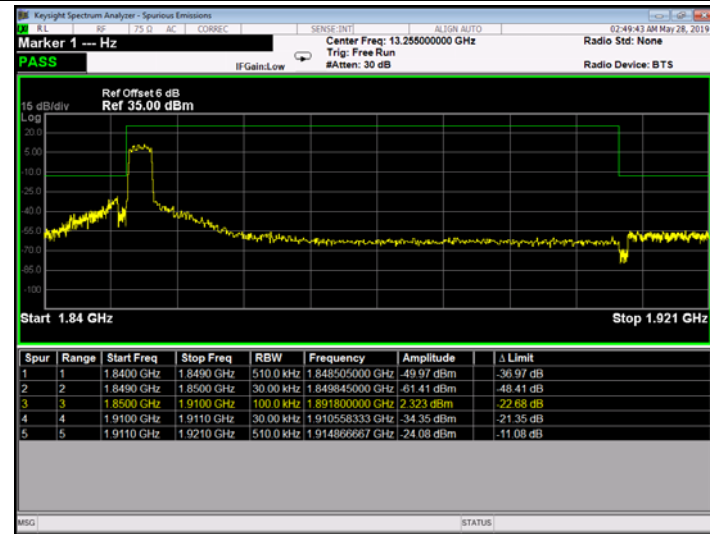

ATTACHMENT E--BAND EDGE TEST

Only show the worst case(max RB size).

Low Channel

High Channel

LTE BAND 2 (3MHz RB Size 15& RB Offset 0 QPSK)

LTE BAND 2 (3MHz RB Size 15& RB Offset 0 16QAM)

Low Channel

High Channel

LTE BAND 2 (5MHz RB Size 25& RB Offset 0 QPSK)

LTE BAND 4 (5MHz RB Size 25& RB Offset 0 16QAM)

Low Channel

High Channel

LTE BAND 2 (10MHz RB Size 50& RB Offset 0 QPSK)

LTE BAND 2 (10MHz RB Size 50& RB Offset 0 16QAM)

Low Channel

High Channel

LTE BAND 2 (15MHz RB Size 75& RB Offset 0 QPSK)

LTE BAND 2 (15MHz RB Size 75& RB Offset 0 16QAM)

Low Channel

High Channel

LTE BAND 2 (20MHz RB Size 100& RB Offset 0 QPSK)

LTE BAND 2 (20MHz RB Size 100& RB Offset 0 16QAM)