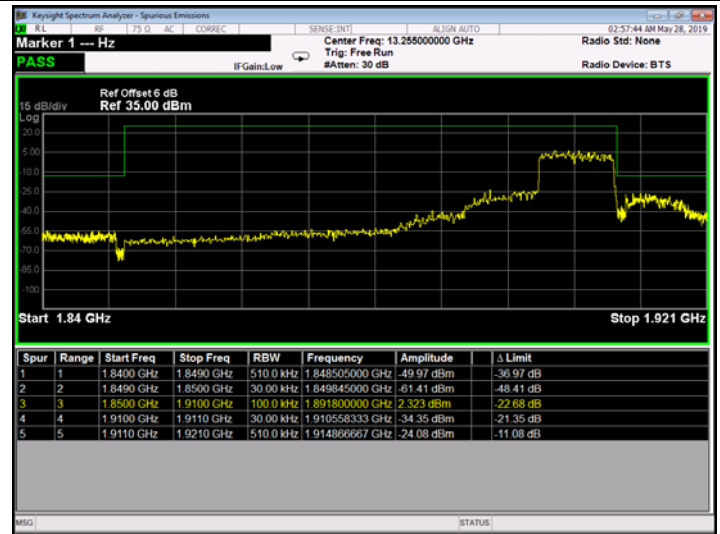

ATTACHMENT E--BAND EDGE TEST

Only show the worst case(max RB size).

Low Channel

High Channel

LTE BAND 2 (3MHz RB Size 15& RB Offset 0 QPSK)

LTE BAND 2 (3MHz RB Size 15& RB Offset 0 16QAM)

Low Channel

High Channel

LTE BAND 2 (5MHz RB Size 25& RB Offset 0 QPSK)

LTE BAND 4 (5MHz RB Size 25& RB Offset 0 16QAM)

Low Channel

High Channel

LTE BAND 2 (10MHz RB Size 50& RB Offset 0 QPSK)

LTE BAND 2 (10MHz RB Size 50& RB Offset 0 16QAM)

Low Channel

High Channel

LTE BAND 2 (15MHz RB Size 75& RB Offset 0 QPSK)

LTE BAND 2 (15MHz RB Size 75& RB Offset 0 16QAM)

Low Channel

High Channel

LTE BAND 2 (20MHz RB Size 100& RB Offset 0 QPSK)

LTE BAND 2 (20MHz RB Size 100& RB Offset 0 16QAM)

Low Channel

High Channel

LTE BAND 4 (1.4MHz RB Size 6& RB Offset 0 QPSK)

LTE BAND 4 (1.4MHz RB Size 6& RB Offset 0 16QAM)

Low Channel

High Channel

LTE BAND 4 (3MHz RB Size 15& RB Offset 0 QPSK)

LTE BAND 4 (3MHz RB Size 15& RB Offset 0 16QAM)