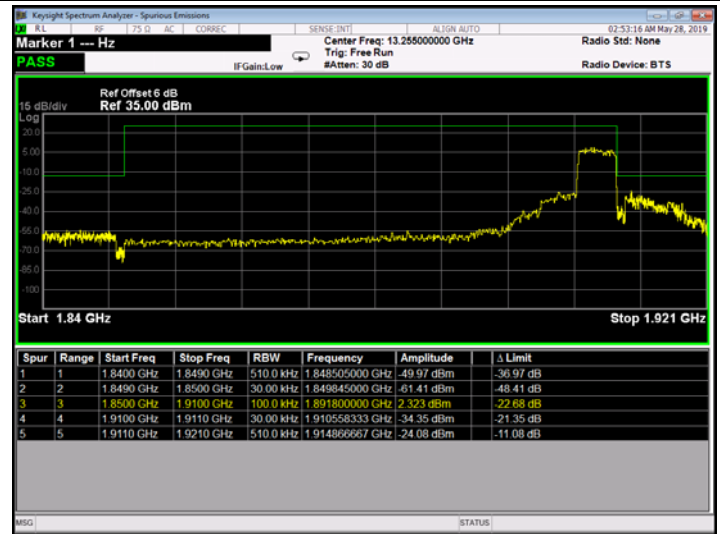

ATTACHMENT E--BAND EDGE TEST

Only show the worst case(max RB size).

Low Channel

High Channel

LTE BAND 2 (3MHz RB Size 15& RB Offset 0 QPSK)

LTE BAND 2 (3MHz RB Size 15& RB Offset 0 16QAM)

Low Channel

High Channel

LTE BAND 2 (5MHz RB Size 25& RB Offset 0 QPSK)

LTE BAND 4 (5MHz RB Size 25& RB Offset 0 16QAM)

Low Channel

High Channel

LTE BAND 2 (10MHz RB Size 50& RB Offset 0 QPSK)

LTE BAND 2 (10MHz RB Size 50& RB Offset 0 16QAM)

Low Channel

High Channel

LTE BAND 2 (15MHz RB Size 75& RB Offset 0 QPSK)

LTE BAND 2 (15MHz RB Size 75& RB Offset 0 16QAM)

Low Channel

High Channel

LTE BAND 2 (20MHz RB Size 100& RB Offset 0 QPSK)

LTE BAND 2 (20MHz RB Size 100& RB Offset 0 16QAM)