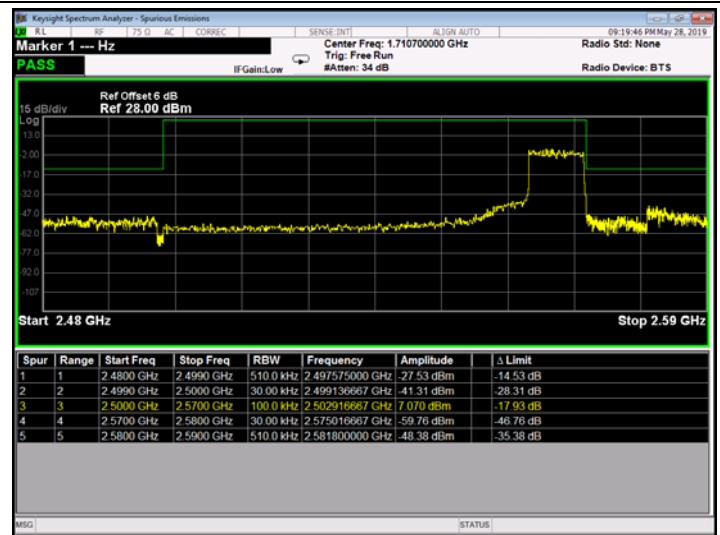

Low Channel

High Channel

LTE BAND 5 (3MHz RB Size 15& RB Offset 0 QPSK)

LTE BAND 5 (3MHz RB Size 15& RB Offset 0 16QAM)

Low Channel

High Channel

LTE BAND 5 (5MHz RB Size 25& RB Offset 0 QPSK)

LTE BAND 5 (5MHz RB Size 25& RB Offset 0 16QAM)

Low Channel

High Channel

LTE BAND 5 (10MHz RB Size 50& RB Offset 0 QPSK)

LTE BAND 5 (10MHz RB Size 50& RB Offset 0 16QAM)

Low Channel

High Channel

LTE BAND 7 (5MHz RB Size 25& RB Offset 0 QPSK)

LTE BAND 7 (5MHz RB Size 25& RB Offset 0 16QAM)

Low Channel

High Channel

LTE BAND 7 (10MHz RB Size 50& RB Offset 0 QPSK)

LTE BAND 7 (10MHz RB Size 50& RB Offset 0 QPSK)

Low Channel

High Channel

LTE BAND 7 (15MHz RB Size 75& RB Offset 0 QPSK)

LTE BAND 7 (15MHz RB Size 75& RB Offset 0 16QAM)