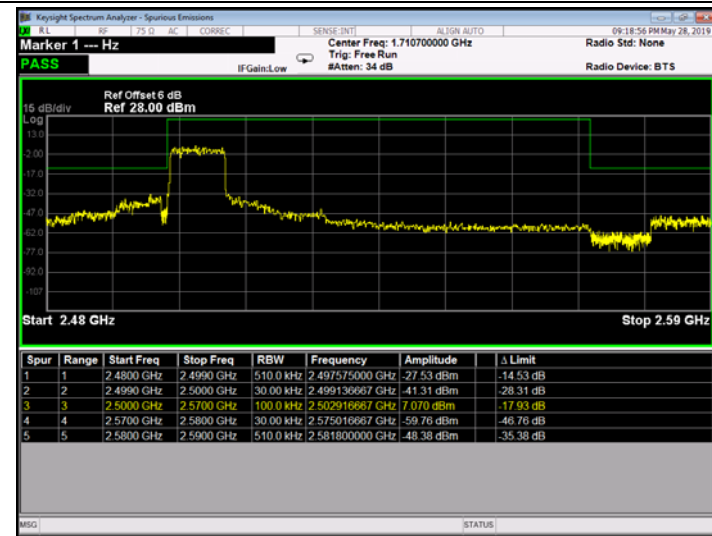

Low Channel

High Channel

LTE BAND 5 (3MHz RB Size 15& RB Offset 0 QPSK)

LTE BAND 5 (3MHz RB Size 15& RB Offset 0 16QAM)

Low Channel

High Channel

LTE BAND 5 (5MHz RB Size 25& RB Offset 0 QPSK)

LTE BAND 5 (5MHz RB Size 25& RB Offset 0 16QAM)

Low Channel

High Channel

LTE BAND 5 (10MHz RB Size 50& RB Offset 0 QPSK)

LTE BAND 5 (10MHz RB Size 50& RB Offset 0 16QAM)

Low Channel

High Channel

LTE BAND 7 (5MHz RB Size 25& RB Offset 0 QPSK)

LTE BAND 7 (5MHz RB Size 25& RB Offset 0 16QAM)

Low Channel

High Channel

LTE BAND 7 (10MHz RB Size 50& RB Offset 0 QPSK)

LTE BAND 7 (10MHz RB Size 50& RB Offset 0 QPSK)

Low Channel

High Channel

LTE BAND 7 (15MHz RB Size 75& RB Offset 0 QPSK)

LTE BAND 7 (15MHz RB Size 75& RB Offset 0 16QAM)