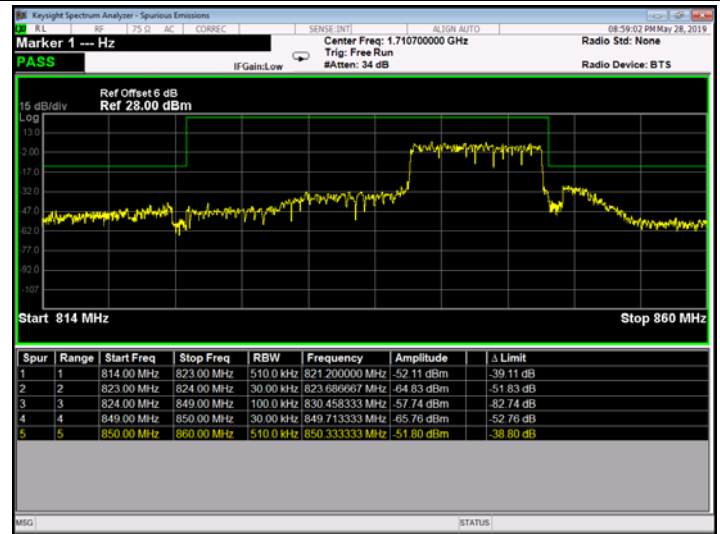

Low Channel

High Channel

LTE BAND 4 (20MHz RB Size 100& RB Offset 0 QPSK)

LTE BAND 4 (20MHz RB Size 100& RB Offset 0 16QAM)

Low Channel

High Channel

LTE BAND 5 1.4MHz RB Size 6& RB Offset 0 QPSK)

LTE BAND 5 (1.4MHz RB Size 6& RB Offset 0 16QAM)

Low Channel

High Channel

LTE BAND 5 (3MHz RB Size 15& RB Offset 0 QPSK)

LTE BAND 5 (3MHz RB Size 15& RB Offset 0 16QAM)

Low Channel

High Channel

LTE BAND 5 (5MHz RB Size 25& RB Offset 0 QPSK)

LTE BAND 5 (5MHz RB Size 25& RB Offset 0 16QAM)

Low Channel

High Channel

LTE BAND 5 (10MHz RB Size 50& RB Offset 0 QPSK)

LTE BAND 5 (10MHz RB Size 50& RB Offset 0 16QAM)

Low Channel

High Channel

LTE BAND 7 (5MHz RB Size 25& RB Offset 0 QPSK)

LTE BAND 7 (5MHz RB Size 25& RB Offset 0 16QAM)