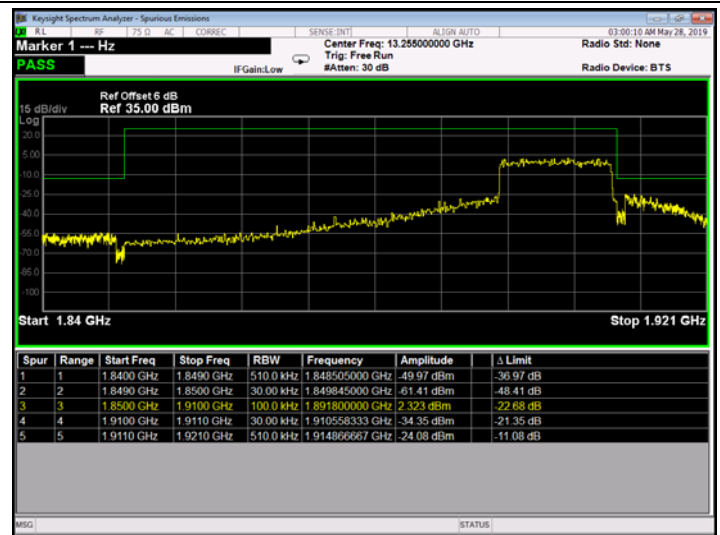

ATTACHMENT E--BAND EDGE TEST

Only show the worst case(max RB size).

Low Channel

High Channel

LTE BAND 2 (3MHz RB Size 15& RB Offset 0 QPSK)

LTE BAND 2 (3MHz RB Size 15& RB Offset 0 16QAM)

Low Channel

High Channel

LTE BAND 2 (5MHz RB Size 25& RB Offset 0 QPSK)

LTE BAND 4 (5MHz RB Size 25& RB Offset 0 16QAM)

Low Channel

High Channel

LTE BAND 2 (10MHz RB Size 50& RB Offset 0 QPSK)

LTE BAND 2 (10MHz RB Size 50& RB Offset 0 16QAM)

Low Channel

High Channel

LTE BAND 2 (15MHz RB Size 75& RB Offset 0 QPSK)

LTE BAND 2 (15MHz RB Size 75& RB Offset 0 16QAM)

Low Channel

High Channel

LTE BAND 2 (20MHz RB Size 100& RB Offset 0 QPSK)

LTE BAND 2 (20MHz RB Size 100& RB Offset 0 16QAM)

Low Channel

High Channel

LTE BAND 4 (1.4MHz RB Size 6& RB Offset 0 QPSK)

LTE BAND 4 (1.4MHz RB Size 6& RB Offset 0 16QAM)

Low Channel

High Channel

LTE BAND 4 (3MHz RB Size 15& RB Offset 0 QPSK)

LTE BAND 4 (3MHz RB Size 15& RB Offset 0 16QAM)