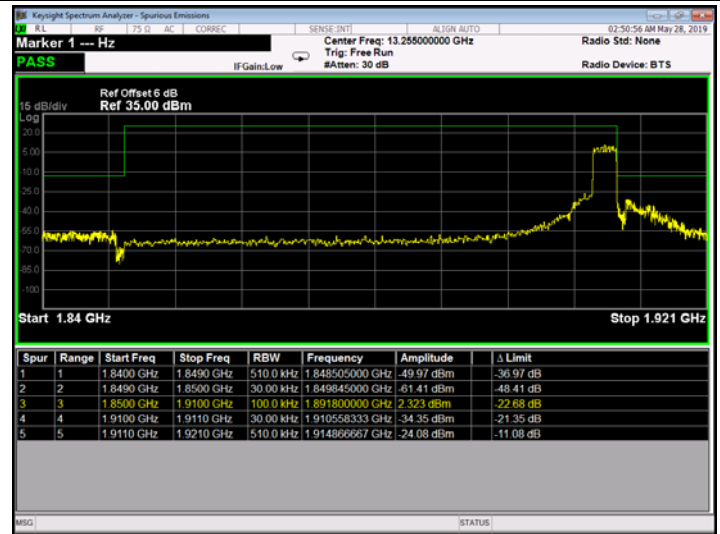

ATTACHMENT E--BAND EDGE TEST

Only show the worst case(max RB size).

Low Channel

High Channel

LTE BAND 2 (3MHz RB Size 15& RB Offset 0 QPSK)

LTE BAND 2 (3MHz RB Size 15& RB Offset 0 16QAM)

Low Channel

High Channel

LTE BAND 2 (5MHz RB Size 25& RB Offset 0 QPSK)

LTE BAND 4 (5MHz RB Size 25& RB Offset 0 16QAM)

Low Channel

High Channel

LTE BAND 2 (10MHz RB Size 50& RB Offset 0 QPSK)

LTE BAND 2 (10MHz RB Size 50& RB Offset 0 16QAM)

Low Channel

High Channel

LTE BAND 2 (15MHz RB Size 75& RB Offset 0 QPSK)

LTE BAND 2 (15MHz RB Size 75& RB Offset 0 16QAM)

Low Channel

High Channel

LTE BAND 2 (20MHz RB Size 100& RB Offset 0 QPSK)

LTE BAND 2 (20MHz RB Size 100& RB Offset 0 16QAM)