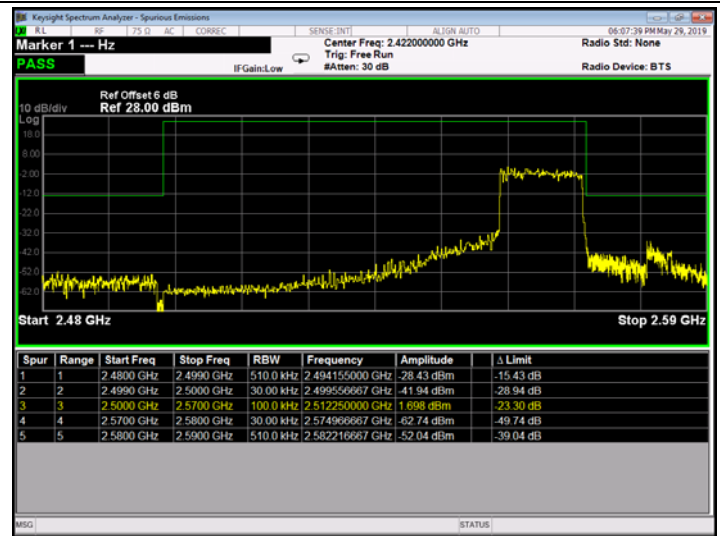

Low Channel

High Channel

LTE BAND 5 (10MHz RB Size 50& RB Offset 0 QPSK)

LTE BAND 5 (10MHz RB Size 50& RB Offset 0 16QAM)

Low Channel

High Channel

LTE BAND 7 (5MHz RB Size 25& RB Offset 0 QPSK)

LTE BAND 7 (5MHz RB Size 25& RB Offset 0 16QAM)

Low Channel

High Channel

LTE BAND 7 (10MHz RB Size 50& RB Offset 0 QPSK)

LTE BAND 7 (10MHz RB Size 50& RB Offset 0 QPSK)

Low Channel

High Channel

LTE BAND 7 (15MHz RB Size 75& RB Offset 0 QPSK)

LTE BAND 7 (15MHz RB Size 75& RB Offset 0 16QAM)

Low Channel

High Channel

LTE BAND 7 (20MHz RB Size 100& RB Offset 0 QPSK)

LTE BAND 7 (20MHz RB Size 100& RB Offset 0 QPSK)