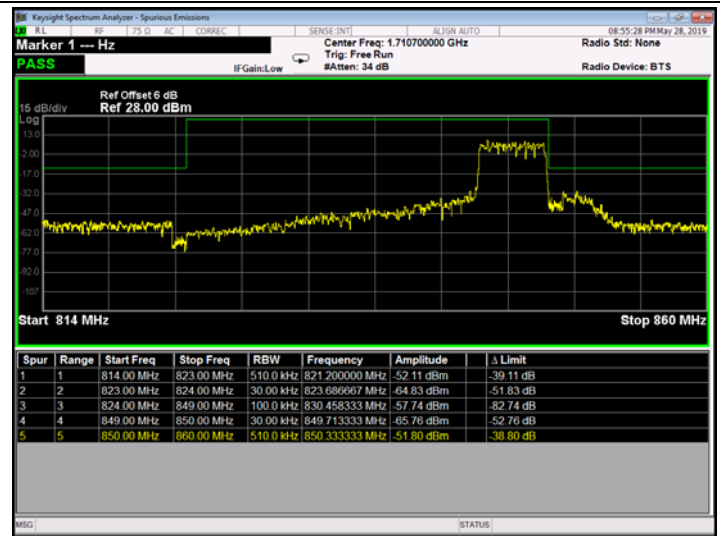

Low Channel

High Channel

LTE BAND 4 (20MHz RB Size 100& RB Offset 0 QPSK)

LTE BAND 4 (20MHz RB Size 100& RB Offset 0 16QAM)

Low Channel

High Channel

LTE BAND 5 1.4MHz RB Size 6& RB Offset 0 QPSK)

LTE BAND 5 (1.4MHz RB Size 6& RB Offset 0 16QAM)

Low Channel

High Channel

LTE BAND 5 (3MHz RB Size 15& RB Offset 0 QPSK)

LTE BAND 5 (3MHz RB Size 15& RB Offset 0 16QAM)

Low Channel

High Channel

LTE BAND 5 (5MHz RB Size 25& RB Offset 0 QPSK)

LTE BAND 5 (5MHz RB Size 25& RB Offset 0 16QAM)

Low Channel

High Channel

LTE BAND 5 (10MHz RB Size 50& RB Offset 0 QPSK)

LTE BAND 5 (10MHz RB Size 50& RB Offset 0 16QAM)

Low Channel

High Channel

LTE BAND 7 (5MHz RB Size 25& RB Offset 0 QPSK)

LTE BAND 7 (5MHz RB Size 25& RB Offset 0 16QAM)