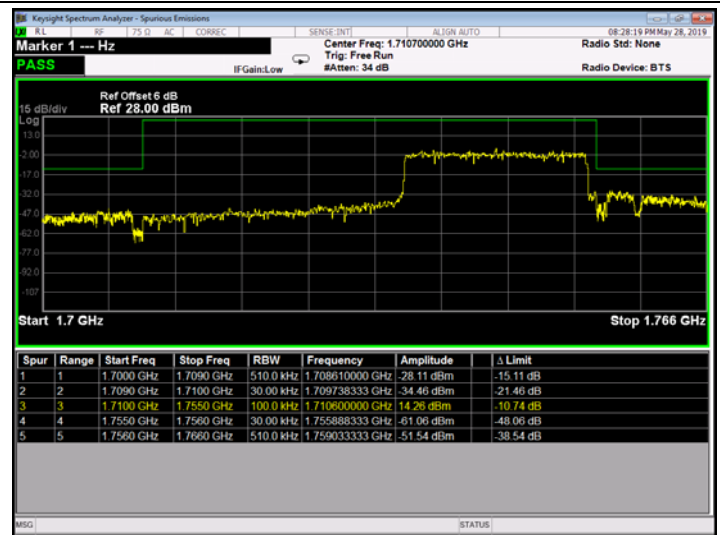

Low Channel

High Channel

LTE BAND 4 (10MHz RB Size 50& RB Offset 0 QPSK)

LTE BAND 4 (10MHz RB Size 50& RB Offset 0 16QAM)

Low Channel

High Channel

LTE BAND 4 (15MHz RB Size 75& RB Offset 0 QPSK)

LTE BAND 4 (15MHz RB Size 75& RB Offset 0 QPSK)

Low Channel

High Channel

LTE BAND 4 (20MHz RB Size 100& RB Offset 0 QPSK)

LTE BAND 4 (20MHz RB Size 100& RB Offset 0 16QAM)

Low Channel

High Channel

LTE BAND 5 1.4MHz RB Size 6& RB Offset 0 QPSK)

LTE BAND 5 (1.4MHz RB Size 6& RB Offset 0 16QAM)