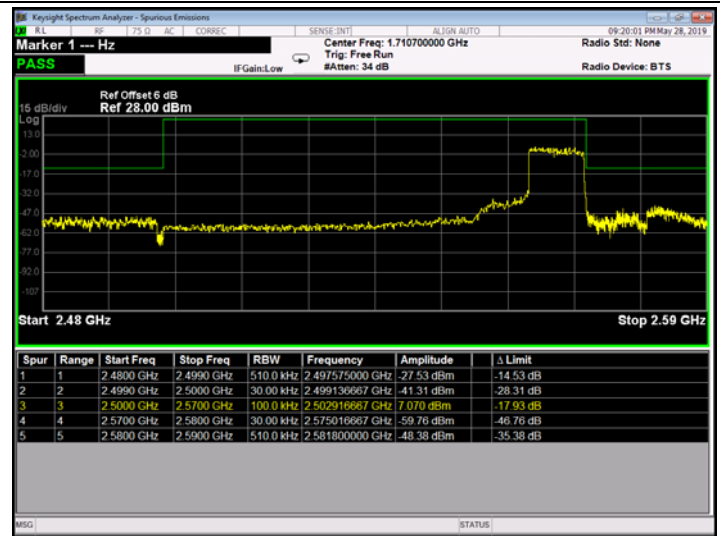

Low Channel

High Channel

LTE BAND 5 (3MHz RB Size 15& RB Offset 0 QPSK)

LTE BAND 5 (3MHz RB Size 15& RB Offset 0 16QAM)

Low Channel

High Channel

LTE BAND 5 (5MHz RB Size 25& RB Offset 0 QPSK)

LTE BAND 5 (5MHz RB Size 25& RB Offset 0 16QAM)

Low Channel

High Channel

LTE BAND 5 (10MHz RB Size 50& RB Offset 0 QPSK)

LTE BAND 5 (10MHz RB Size 50& RB Offset 0 16QAM)

Low Channel

High Channel

LTE BAND 7 (5MHz RB Size 25& RB Offset 0 QPSK)

LTE BAND 7 (5MHz RB Size 25& RB Offset 0 16QAM)

Low Channel

High Channel

LTE BAND 7 (10MHz RB Size 50& RB Offset 0 QPSK)

LTE BAND 7 (10MHz RB Size 50& RB Offset 0 QPSK)

Low Channel

High Channel

LTE BAND 7 (15MHz RB Size 75& RB Offset 0 QPSK)

LTE BAND 7 (15MHz RB Size 75& RB Offset 0 16QAM)