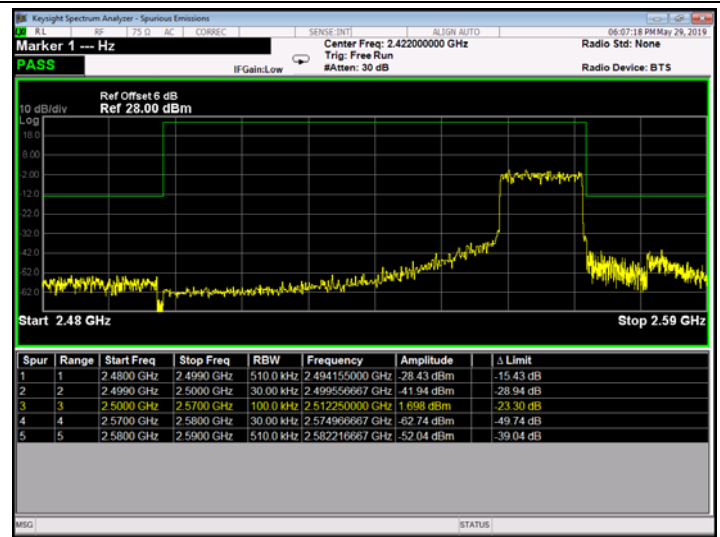

Low Channel

High Channel

LTE BAND 5 (10MHz RB Size 50& RB Offset 0 QPSK)

LTE BAND 5 (10MHz RB Size 50& RB Offset 0 16QAM)

Low Channel

High Channel

LTE BAND 7 (5MHz RB Size 25& RB Offset 0 QPSK)

LTE BAND 7 (5MHz RB Size 25& RB Offset 0 16QAM)

Low Channel

High Channel

LTE BAND 7 (10MHz RB Size 50& RB Offset 0 QPSK)

LTE BAND 7 (10MHz RB Size 50& RB Offset 0 QPSK)

Low Channel

High Channel

LTE BAND 7 (15MHz RB Size 75& RB Offset 0 QPSK)

LTE BAND 7 (15MHz RB Size 75& RB Offset 0 16QAM)

Low Channel

High Channel

LTE BAND 7 (20MHz RB Size 100& RB Offset 0 QPSK)

LTE BAND 7 (20MHz RB Size 100& RB Offset 0 QPSK)