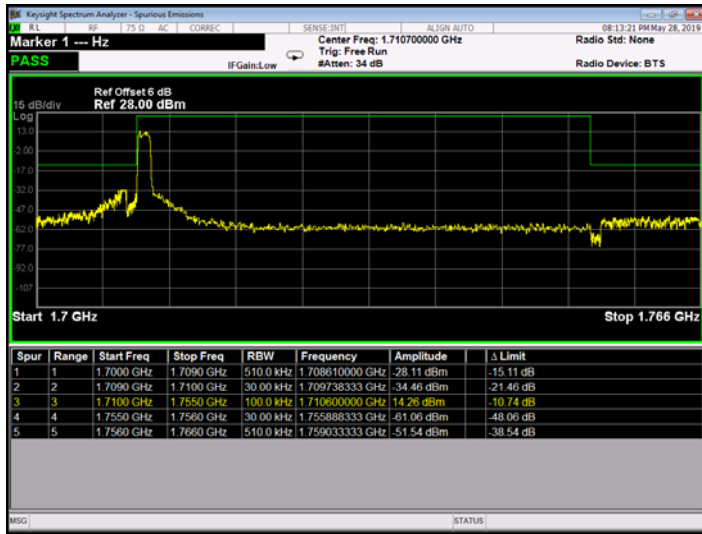

LTE BAND 2 (5MHz RB Size 25& RB Offset 0 QPSK)

LTE BAND 4 (5MHz RB Size 25& RB Offset 0 16QAM)

Low Channel

High Channel

LTE BAND 2 (10MHz RB Size 50& RB Offset 0 QPSK)

LTE BAND 2 (10MHz RB Size 50& RB Offset 0 16QAM)

Low Channel

High Channel

LTE BAND 2 (15MHz RB Size 75& RB Offset 0 QPSK)

LTE BAND 2 (15MHz RB Size 75& RB Offset 0 16QAM)

Low Channel

High Channel

LTE BAND 2 (20MHz RB Size 100& RB Offset 0 QPSK)

LTE BAND 2 (20MHz RB Size 100& RB Offset 0 16QAM)

Low Channel

High Channel

LTE BAND 4 (1.4MHz RB Size 6& RB Offset 0 QPSK)

LTE BAND 4 (1.4MHz RB Size 6& RB Offset 0 16QAM)

Low Channel

High Channel

LTE BAND 4 (3MHz RB Size 15& RB Offset 0 QPSK)

LTE BAND 4 (3MHz RB Size 15& RB Offset 0 16QAM)

Low Channel

High Channel

LTE BAND 4 (3MHz RB Size 1& RB Offset 0 16QAM)

LTE BAND 4 (3MHz RB Size 15& RB Offset 0 16QAM)

Low Channel

High Channel

LTE BAND 4 (5MHz RB Size 25& RB Offset 0 QPSK)

LTE BAND 4 (5MHz RB Size 25& RB Offset 0 16QAM)