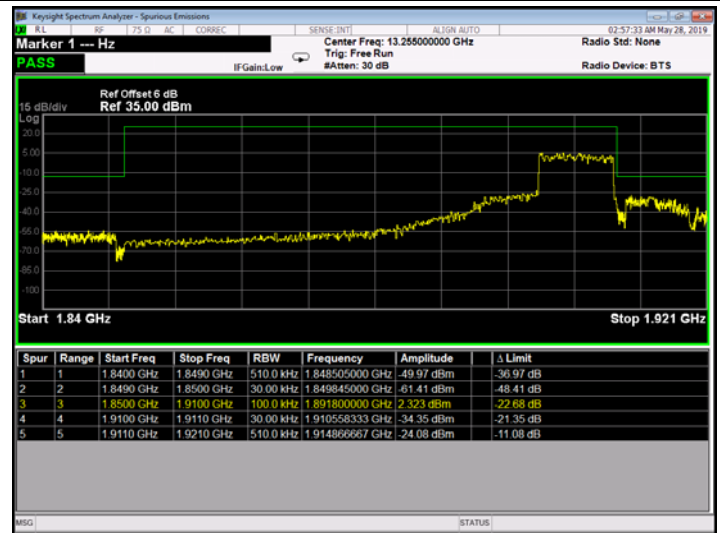

ATTACHMENT E--BAND EDGE TEST

Only show the worst case(max RB size).

Low Channel

High Channel

LTE BAND 2 (3MHz RB Size 15& RB Offset 0 QPSK)

LTE BAND 2 (3MHz RB Size 15& RB Offset 0 16QAM)

Low Channel

High Channel

LTE BAND 2 (5MHz RB Size 25& RB Offset 0 QPSK)

LTE BAND 4 (5MHz RB Size 25& RB Offset 0 16QAM)

Low Channel

High Channel

LTE BAND 2 (10MHz RB Size 50& RB Offset 0 QPSK)

LTE BAND 2 (10MHz RB Size 50& RB Offset 0 16QAM)

Low Channel

High Channel

LTE BAND 2 (15MHz RB Size 75& RB Offset 0 QPSK)

LTE BAND 2 (15MHz RB Size 75& RB Offset 0 16QAM)

Low Channel

High Channel

LTE BAND 2 (20MHz RB Size 100& RB Offset 0 QPSK)

LTE BAND 2 (20MHz RB Size 100& RB Offset 0 16QAM)

Low Channel

High Channel

LTE BAND 4 (1.4MHz RB Size 6& RB Offset 0 QPSK)

LTE BAND 4 (1.4MHz RB Size 6& RB Offset 0 16QAM)

Low Channel

High Channel

LTE BAND 4 (3MHz RB Size 15& RB Offset 0 QPSK)

LTE BAND 4 (3MHz RB Size 15& RB Offset 0 16QAM)