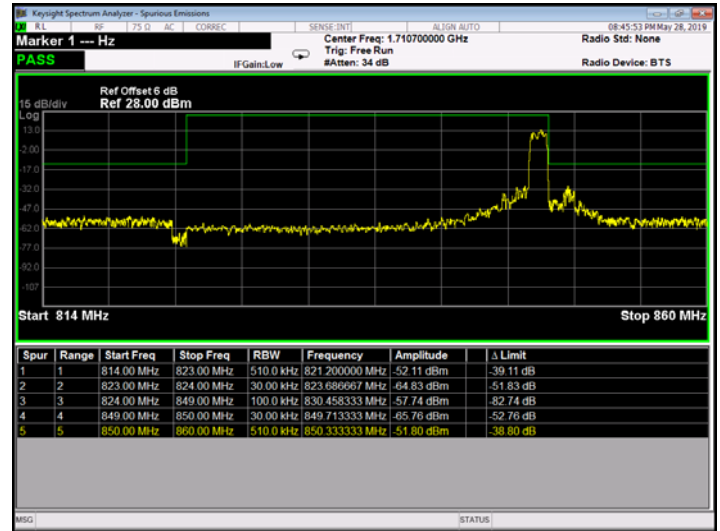

Low Channel

High Channel

LTE BAND 4 (10MHz RB Size 50& RB Offset 0 QPSK)

LTE BAND 4 (10MHz RB Size 50& RB Offset 0 16QAM)

Low Channel

High Channel

LTE BAND 4 (15MHz RB Size 75& RB Offset 0 QPSK)

LTE BAND 4 (15MHz RB Size 75& RB Offset 0 QPSK)

Low Channel

High Channel

LTE BAND 4 (20MHz RB Size 100& RB Offset 0 QPSK)

LTE BAND 4 (20MHz RB Size 100& RB Offset 0 16QAM)

Low Channel

High Channel

LTE BAND 5 1.4MHz RB Size 6& RB Offset 0 QPSK)

LTE BAND 5 (1.4MHz RB Size 6& RB Offset 0 16QAM)

Low Channel

High Channel

LTE BAND 5 (3MHz RB Size 15& RB Offset 0 QPSK)

LTE BAND 5 (3MHz RB Size 15& RB Offset 0 16QAM)

Low Channel

High Channel

LTE BAND 5 (5MHz RB Size 25& RB Offset 0 QPSK)

LTE BAND 5 (5MHz RB Size 25& RB Offset 0 16QAM)