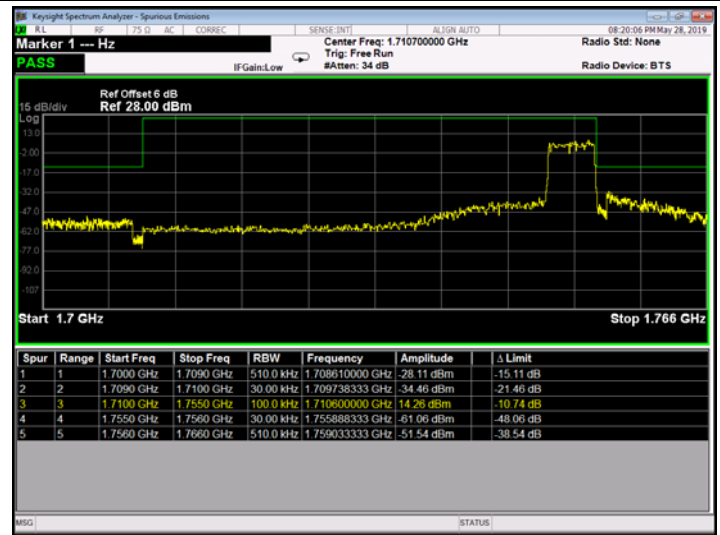

Low Channel

High Channel

LTE BAND 4 (3MHz RB Size 1& RB Offset 0 16QAM)

LTE BAND 4 (3MHz RB Size 15& RB Offset 0 16QAM)

Low Channel

High Channel

LTE BAND 4 (5MHz RB Size 25& RB Offset 0 QPSK)

LTE BAND 4 (5MHz RB Size 25& RB Offset 0 16QAM)

Low Channel

High Channel

LTE BAND 4 (10MHz RB Size 50& RB Offset 0 QPSK)

LTE BAND 4 (10MHz RB Size 50& RB Offset 0 16QAM)

Low Channel

High Channel

LTE BAND 4 (15MHz RB Size 75& RB Offset 0 QPSK)

LTE BAND 4 (15MHz RB Size 75& RB Offset 0 QPSK)