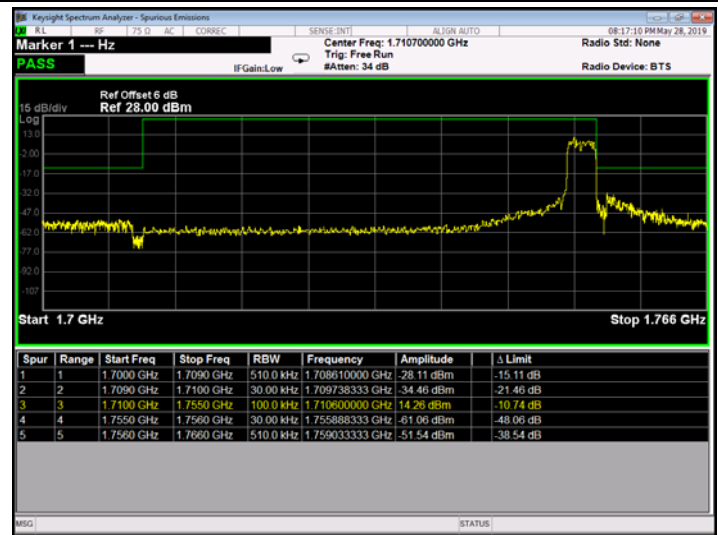

Low Channel

High Channel

LTE BAND 4 (1.4MHz RB Size 6& RB Offset 0 QPSK)

LTE BAND 4 (1.4MHz RB Size 6& RB Offset 0 16QAM)

Low Channel

High Channel

LTE BAND 4 (3MHz RB Size 15& RB Offset 0 QPSK)

LTE BAND 4 (3MHz RB Size 15& RB Offset 0 16QAM)

Low Channel

High Channel

LTE BAND 4 (3MHz RB Size 1& RB Offset 0 16QAM)

LTE BAND 4 (3MHz RB Size 15& RB Offset 0 16QAM)

Low Channel

High Channel

LTE BAND 4 (5MHz RB Size 25& RB Offset 0 QPSK)

LTE BAND 4 (5MHz RB Size 25& RB Offset 0 16QAM)