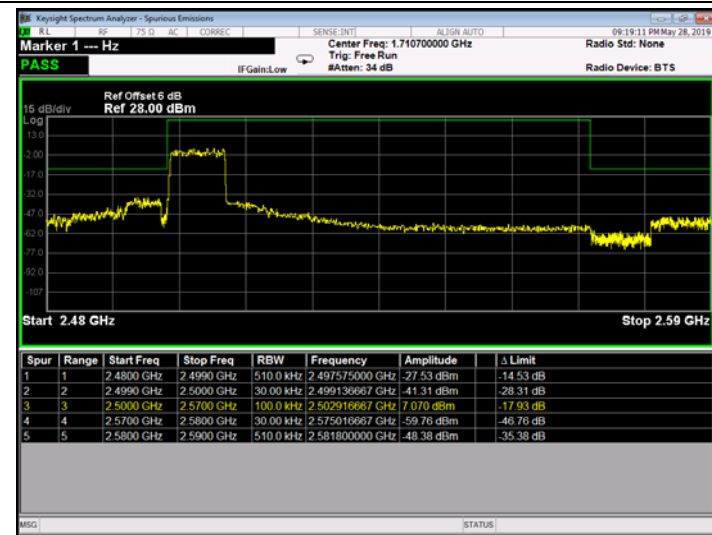

Low Channel

High Channel

LTE BAND 5 (3MHz RB Size 15& RB Offset 0 QPSK)

LTE BAND 5 (3MHz RB Size 15& RB Offset 0 16QAM)

Low Channel

High Channel

LTE BAND 5 (5MHz RB Size 25& RB Offset 0 QPSK)

LTE BAND 5 (5MHz RB Size 25& RB Offset 0 16QAM)

Low Channel

High Channel

LTE BAND 5 (10MHz RB Size 50& RB Offset 0 QPSK)

LTE BAND 5 (10MHz RB Size 50& RB Offset 0 16QAM)

Low Channel

High Channel

LTE BAND 7 (5MHz RB Size 25& RB Offset 0 QPSK)

LTE BAND 7 (5MHz RB Size 25& RB Offset 0 16QAM)

Low Channel

High Channel

LTE BAND 7 (10MHz RB Size 50& RB Offset 0 QPSK)

LTE BAND 7 (10MHz RB Size 50& RB Offset 0 QPSK)

Low Channel

High Channel

LTE BAND 7 (15MHz RB Size 75& RB Offset 0 QPSK)

LTE BAND 7 (15MHz RB Size 75& RB Offset 0 16QAM)