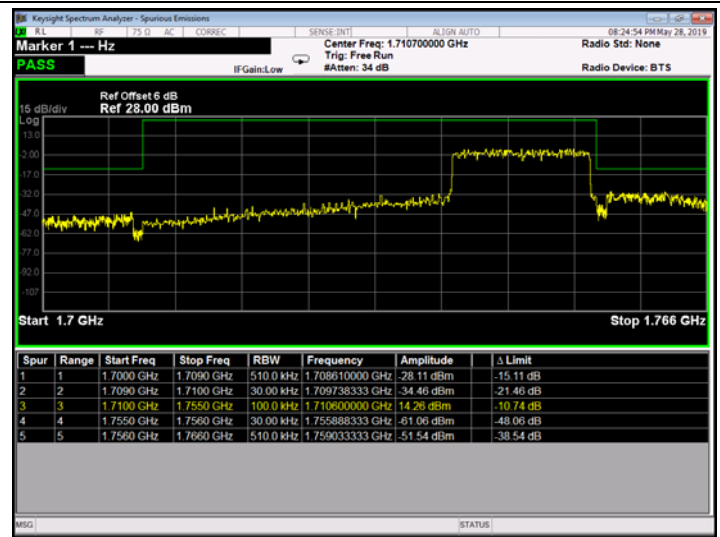

Low Channel

High Channel

LTE BAND 4 (10MHz RB Size 50& RB Offset 0 QPSK)

LTE BAND 4 (10MHz RB Size 50& RB Offset 0 16QAM)

Low Channel

High Channel

LTE BAND 4 (15MHz RB Size 75& RB Offset 0 QPSK)

LTE BAND 4 (15MHz RB Size 75& RB Offset 0 QPSK)

Low Channel

High Channel

LTE BAND 4 (20MHz RB Size 100& RB Offset 0 QPSK)

LTE BAND 4 (20MHz RB Size 100& RB Offset 0 16QAM)

Low Channel

High Channel

LTE BAND 5 1.4MHz RB Size 6& RB Offset 0 QPSK)

LTE BAND 5 (1.4MHz RB Size 6& RB Offset 0 16QAM)