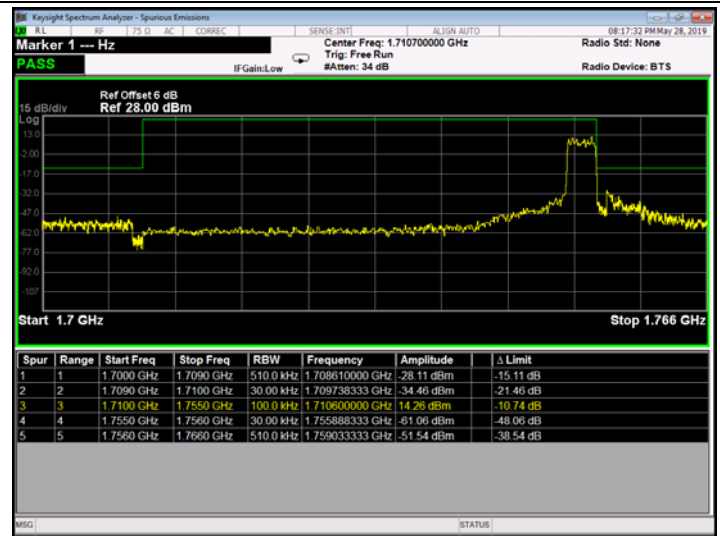

Low Channel

High Channel

LTE BAND 2 (15MHz RB Size 75& RB Offset 0 QPSK)

LTE BAND 2 (15MHz RB Size 75& RB Offset 0 16QAM)

Low Channel

High Channel

LTE BAND 2 (20MHz RB Size 100& RB Offset 0 QPSK)

LTE BAND 2 (20MHz RB Size 100& RB Offset 0 16QAM)

Low Channel

High Channel

LTE BAND 4 (1.4MHz RB Size 6& RB Offset 0 QPSK)

LTE BAND 4 (1.4MHz RB Size 6& RB Offset 0 16QAM)

Low Channel

High Channel

LTE BAND 4 (3MHz RB Size 15& RB Offset 0 QPSK)

LTE BAND 4 (3MHz RB Size 15& RB Offset 0 16QAM)

Low Channel

High Channel

LTE BAND 4 (3MHz RB Size 1& RB Offset 0 16QAM)

LTE BAND 4 (3MHz RB Size 15& RB Offset 0 16QAM)

Low Channel

High Channel

LTE BAND 4 (5MHz RB Size 25& RB Offset 0 QPSK)

LTE BAND 4 (5MHz RB Size 25& RB Offset 0 16QAM)