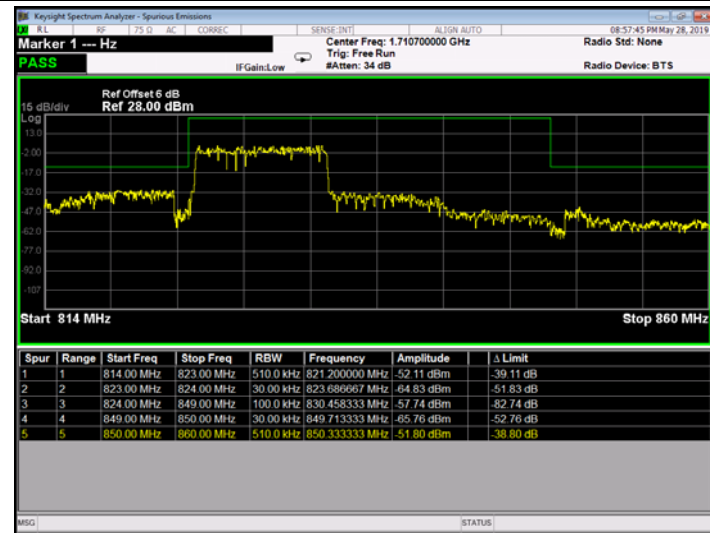

Low Channel

High Channel

LTE BAND 4 (20MHz RB Size 100& RB Offset 0 QPSK)

LTE BAND 4 (20MHz RB Size 100& RB Offset 0 16QAM)

Low Channel

High Channel

LTE BAND 5 1.4MHz RB Size 6& RB Offset 0 QPSK)

LTE BAND 5 (1.4MHz RB Size 6& RB Offset 0 16QAM)

Low Channel

High Channel

LTE BAND 5 (3MHz RB Size 15& RB Offset 0 QPSK)

LTE BAND 5 (3MHz RB Size 15& RB Offset 0 16QAM)

Low Channel

High Channel

LTE BAND 5 (5MHz RB Size 25& RB Offset 0 QPSK)

LTE BAND 5 (5MHz RB Size 25& RB Offset 0 16QAM)

Low Channel

High Channel

LTE BAND 5 (10MHz RB Size 50& RB Offset 0 QPSK)

LTE BAND 5 (10MHz RB Size 50& RB Offset 0 16QAM)

Low Channel

High Channel

LTE BAND 7 (5MHz RB Size 25& RB Offset 0 QPSK)

LTE BAND 7 (5MHz RB Size 25& RB Offset 0 16QAM)