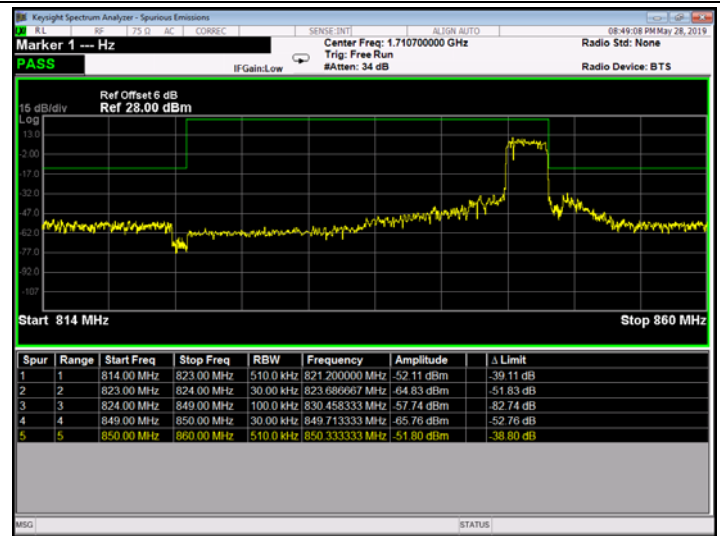

Low Channel

High Channel

LTE BAND 4 (10MHz RB Size 50& RB Offset 0 QPSK)

LTE BAND 4 (10MHz RB Size 50& RB Offset 0 16QAM)

Low Channel

High Channel

LTE BAND 4 (15MHz RB Size 75& RB Offset 0 QPSK)

LTE BAND 4 (15MHz RB Size 75& RB Offset 0 QPSK)

Low Channel

High Channel

LTE BAND 4 (20MHz RB Size 100& RB Offset 0 QPSK)

LTE BAND 4 (20MHz RB Size 100& RB Offset 0 16QAM)

Low Channel

High Channel

LTE BAND 5 1.4MHz RB Size 6& RB Offset 0 QPSK)

LTE BAND 5 (1.4MHz RB Size 6& RB Offset 0 16QAM)

Low Channel

High Channel

LTE BAND 5 (3MHz RB Size 15& RB Offset 0 QPSK)

LTE BAND 5 (3MHz RB Size 15& RB Offset 0 16QAM)

Low Channel

High Channel

LTE BAND 5 (5MHz RB Size 25& RB Offset 0 QPSK)

LTE BAND 5 (5MHz RB Size 25& RB Offset 0 16QAM)