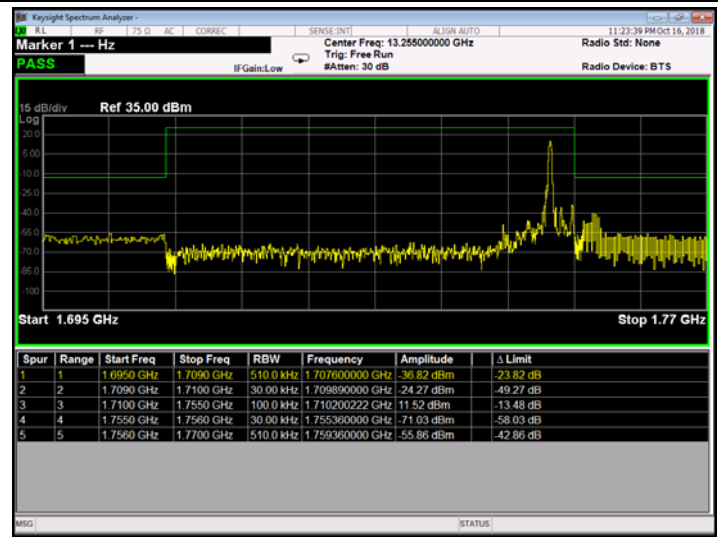

Low Channel

High Channel

LTE BAND 4 (1.4MHz RB Size 6& RB Offset 0 QPSK)

LTE BAND 4 (1.4MHz RB Size 6& RB Offset 0 16QAM)

Low Channel

High Channel

LTE BAND 4 (3MHz RB Size 15& RB Offset 0 QPSK)

LTE BAND 4 (3MHz RB Size 15& RB Offset 0 16QAM)

Low Channel

High Channel

LTE BAND 4 (3MHz RB Size 1& RB Offset 0 16QAM)

LTE BAND 4 (3MHz RB Size 15& RB Offset 0 16QAM)

Low Channel

High Channel

LTE BAND 4 (5MHz RB Size 25& RB Offset 0 QPSK)

LTE BAND 4 (5MHz RB Size 25& RB Offset 0 16QAM)