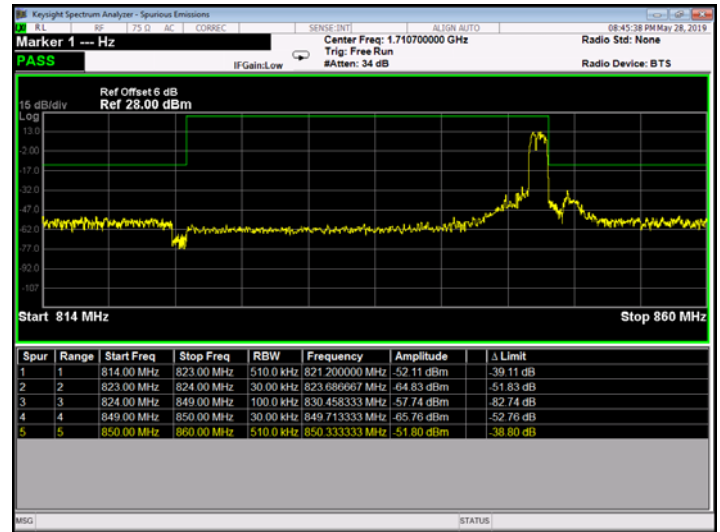

Low Channel

High Channel

LTE BAND 4 (10MHz RB Size 50& RB Offset 0 QPSK)

LTE BAND 4 (10MHz RB Size 50& RB Offset 0 16QAM)

Low Channel

High Channel

LTE BAND 4 (15MHz RB Size 75& RB Offset 0 QPSK)

LTE BAND 4 (15MHz RB Size 75& RB Offset 0 QPSK)

Low Channel

High Channel

LTE BAND 4 (20MHz RB Size 100& RB Offset 0 QPSK)

LTE BAND 4 (20MHz RB Size 100& RB Offset 0 16QAM)

Low Channel

High Channel

LTE BAND 5 1.4MHz RB Size 6& RB Offset 0 QPSK)

LTE BAND 5 (1.4MHz RB Size 6& RB Offset 0 16QAM)

Low Channel

High Channel

LTE BAND 5 (3MHz RB Size 15& RB Offset 0 QPSK)

LTE BAND 5 (3MHz RB Size 15& RB Offset 0 16QAM)

Low Channel

High Channel

LTE BAND 5 (5MHz RB Size 25& RB Offset 0 QPSK)

LTE BAND 5 (5MHz RB Size 25& RB Offset 0 16QAM)