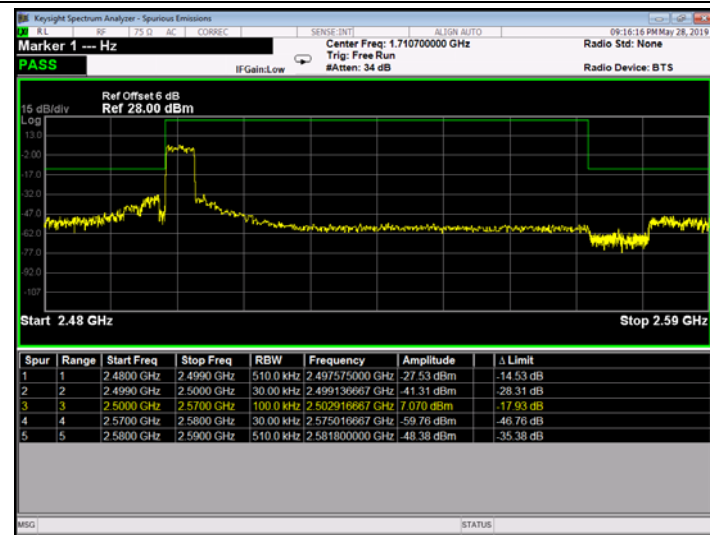

Low Channel

High Channel

LTE BAND 5 (3MHz RB Size 15& RB Offset 0 QPSK)

LTE BAND 5 (3MHz RB Size 15& RB Offset 0 16QAM)

Low Channel

High Channel

LTE BAND 5 (5MHz RB Size 25& RB Offset 0 QPSK)

LTE BAND 5 (5MHz RB Size 25& RB Offset 0 16QAM)

Low Channel

High Channel

LTE BAND 5 (10MHz RB Size 50& RB Offset 0 QPSK)

LTE BAND 5 (10MHz RB Size 50& RB Offset 0 16QAM)

Low Channel

High Channel

LTE BAND 7 (5MHz RB Size 25& RB Offset 0 QPSK)

LTE BAND 7 (5MHz RB Size 25& RB Offset 0 16QAM)

Low Channel

High Channel

LTE BAND 7 (10MHz RB Size 50& RB Offset 0 QPSK)

LTE BAND 7 (10MHz RB Size 50& RB Offset 0 QPSK)

Low Channel

High Channel

LTE BAND 7 (15MHz RB Size 75& RB Offset 0 QPSK)

LTE BAND 7 (15MHz RB Size 75& RB Offset 0 16QAM)