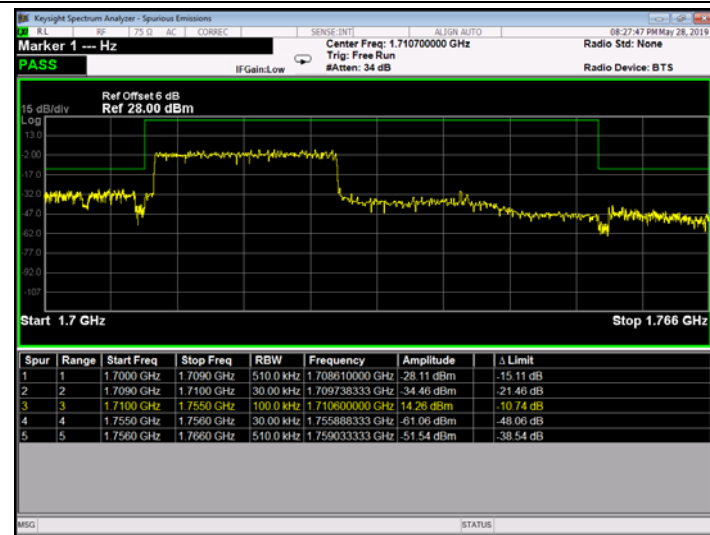

Low Channel

High Channel

LTE BAND 4 (10MHz RB Size 50& RB Offset 0 QPSK)

LTE BAND 4 (10MHz RB Size 50& RB Offset 0 16QAM)

Low Channel

High Channel

LTE BAND 4 (15MHz RB Size 75& RB Offset 0 QPSK)

LTE BAND 4 (15MHz RB Size 75& RB Offset 0 QPSK)

Low Channel

High Channel

LTE BAND 4 (20MHz RB Size 100& RB Offset 0 QPSK)

LTE BAND 4 (20MHz RB Size 100& RB Offset 0 16QAM)

Low Channel

High Channel

LTE BAND 5 1.4MHz RB Size 6& RB Offset 0 QPSK)

LTE BAND 5 (1.4MHz RB Size 6& RB Offset 0 16QAM)