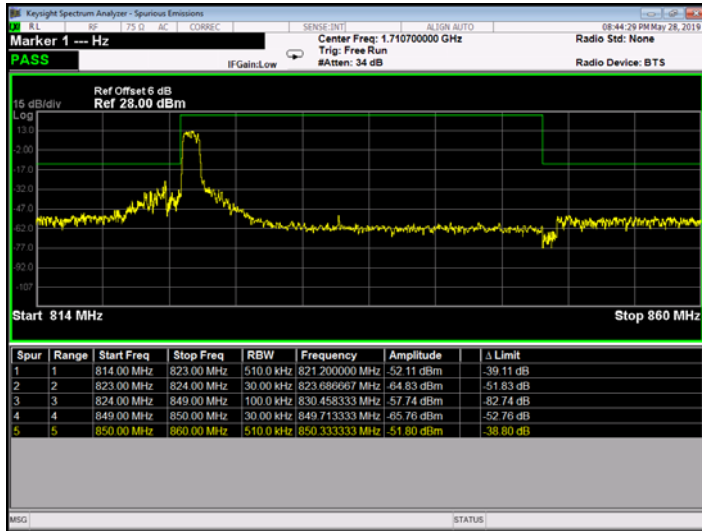

Low Channel

High Channel

LTE BAND 4 (10MHz RB Size 50& RB Offset 0 QPSK)

LTE BAND 4 (10MHz RB Size 50& RB Offset 0 16QAM)

Low Channel

High Channel

LTE BAND 4 (15MHz RB Size 75& RB Offset 0 QPSK)

LTE BAND 4 (15MHz RB Size 75& RB Offset 0 QPSK)

Low Channel

High Channel

LTE BAND 4 (20MHz RB Size 100& RB Offset 0 QPSK)

LTE BAND 4 (20MHz RB Size 100& RB Offset 0 16QAM)

Low Channel

High Channel

LTE BAND 5 1.4MHz RB Size 6& RB Offset 0 QPSK)

LTE BAND 5 (1.4MHz RB Size 6& RB Offset 0 16QAM)

Low Channel

High Channel

LTE BAND 5 (3MHz RB Size 15& RB Offset 0 QPSK)

LTE BAND 5 (3MHz RB Size 15& RB Offset 0 16QAM)

Low Channel

High Channel

LTE BAND 5 (5MHz RB Size 25& RB Offset 0 QPSK)

LTE BAND 5 (5MHz RB Size 25& RB Offset 0 16QAM)