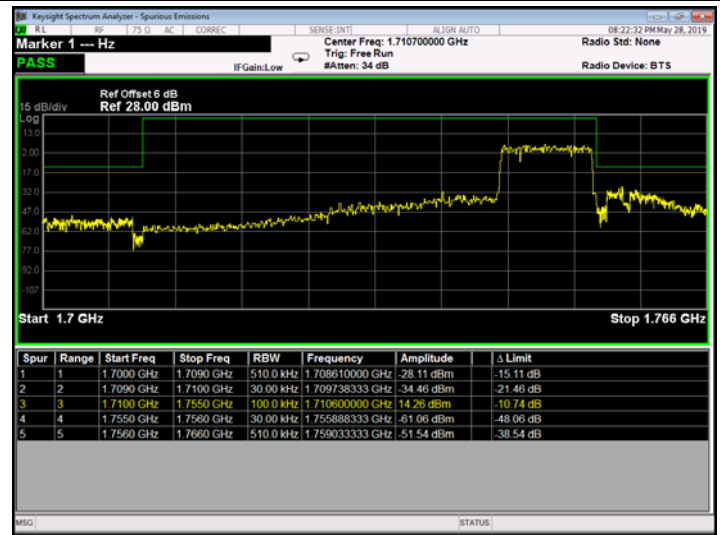

Low Channel

High Channel

LTE BAND 4 (1.4MHz RB Size 6& RB Offset 0 QPSK)

LTE BAND 4 (1.4MHz RB Size 6& RB Offset 0 16QAM)

Low Channel

High Channel

LTE BAND 4 (3MHz RB Size 15& RB Offset 0 QPSK)

LTE BAND 4 (3MHz RB Size 15& RB Offset 0 16QAM)

Low Channel

High Channel

LTE BAND 4 (3MHz RB Size 1& RB Offset 0 16QAM)

LTE BAND 4 (3MHz RB Size 15& RB Offset 0 16QAM)

Low Channel

High Channel

LTE BAND 4 (5MHz RB Size 25& RB Offset 0 QPSK)

LTE BAND 4 (5MHz RB Size 25& RB Offset 0 16QAM)

Low Channel

High Channel

LTE BAND 4 (10MHz RB Size 50& RB Offset 0 QPSK)

LTE BAND 4 (10MHz RB Size 50& RB Offset 0 16QAM)

Low Channel

High Channel

LTE BAND 4 (15MHz RB Size 75& RB Offset 0 QPSK)

LTE BAND 4 (15MHz RB Size 75& RB Offset 0 QPSK)