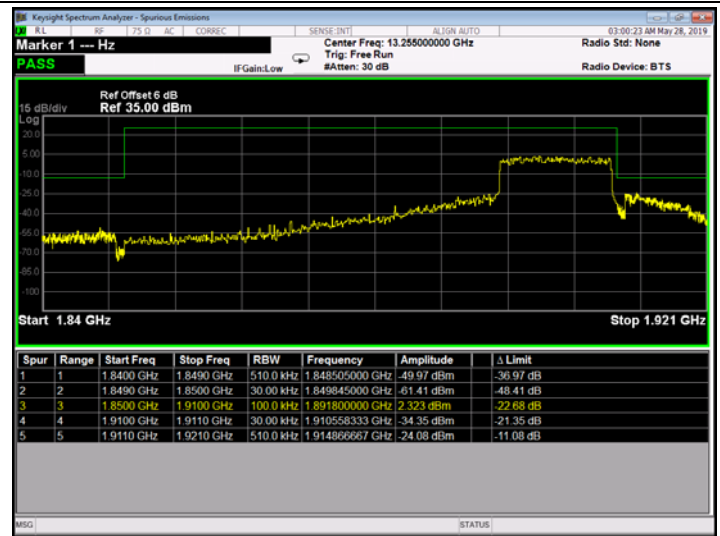

ATTACHMENT E--BAND EDGE TEST

Only show the worst case(max RB size).

Low Channel

High Channel

LTE BAND 2 (3MHz RB Size 15& RB Offset 0 QPSK)

LTE BAND 2 (3MHz RB Size 15& RB Offset 0 16QAM)

Low Channel

High Channel

LTE BAND 2 (5MHz RB Size 25& RB Offset 0 QPSK)

LTE BAND 4 (5MHz RB Size 25& RB Offset 0 16QAM)

Low Channel

High Channel

LTE BAND 2 (10MHz RB Size 50& RB Offset 0 QPSK)

LTE BAND 2 (10MHz RB Size 50& RB Offset 0 16QAM)

Low Channel

High Channel

LTE BAND 2 (15MHz RB Size 75& RB Offset 0 QPSK)

LTE BAND 2 (15MHz RB Size 75& RB Offset 0 16QAM)

Low Channel

High Channel

LTE BAND 2 (20MHz RB Size 100& RB Offset 0 QPSK)

LTE BAND 2 (20MHz RB Size 100& RB Offset 0 16QAM)

Low Channel

High Channel

LTE BAND 4 (1.4MHz RB Size 6& RB Offset 0 QPSK)

LTE BAND 4 (1.4MHz RB Size 6& RB Offset 0 16QAM)

Low Channel

High Channel

LTE BAND 4 (3MHz RB Size 15& RB Offset 0 QPSK)

LTE BAND 4 (3MHz RB Size 15& RB Offset 0 16QAM)