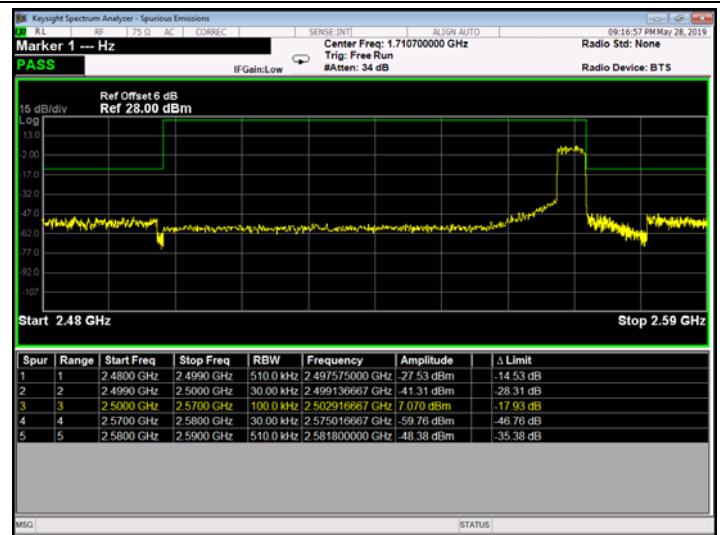

Low Channel

High Channel

LTE BAND 5 (10MHz RB Size 50& RB Offset 0 QPSK)

LTE BAND 5 (10MHz RB Size 50& RB Offset 0 16QAM)

Low Channel

High Channel

LTE BAND 7 (5MHz RB Size 25& RB Offset 0 QPSK)

LTE BAND 7 (5MHz RB Size 25& RB Offset 0 16QAM)

Low Channel

High Channel

LTE BAND 7 (10MHz RB Size 50& RB Offset 0 QPSK)

LTE BAND 7 (10MHz RB Size 50& RB Offset 0 QPSK)

Low Channel

High Channel

LTE BAND 7 (15MHz RB Size 75& RB Offset 0 QPSK)

LTE BAND 7 (15MHz RB Size 75& RB Offset 0 16QAM)