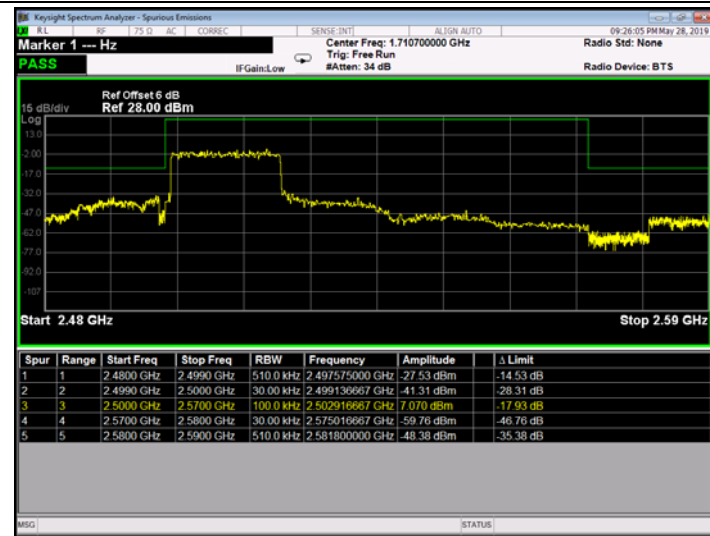

Low Channel

High Channel

LTE BAND 5 (10MHz RB Size 50& RB Offset 0 QPSK)

LTE BAND 5 (10MHz RB Size 50& RB Offset 0 16QAM)

Low Channel

High Channel

LTE BAND 7 (5MHz RB Size 25& RB Offset 0 QPSK)

LTE BAND 7 (5MHz RB Size 25& RB Offset 0 16QAM)

Low Channel

High Channel

LTE BAND 7 (10MHz RB Size 50& RB Offset 0 QPSK)

LTE BAND 7 (10MHz RB Size 50& RB Offset 0 QPSK)

Low Channel

High Channel

LTE BAND 7 (15MHz RB Size 75& RB Offset 0 QPSK)

LTE BAND 7 (15MHz RB Size 75& RB Offset 0 16QAM)

Low Channel

High Channel

LTE BAND 7 (20MHz RB Size 100& RB Offset 0 QPSK)

LTE BAND 7 (20MHz RB Size 100& RB Offset 0 QPSK)