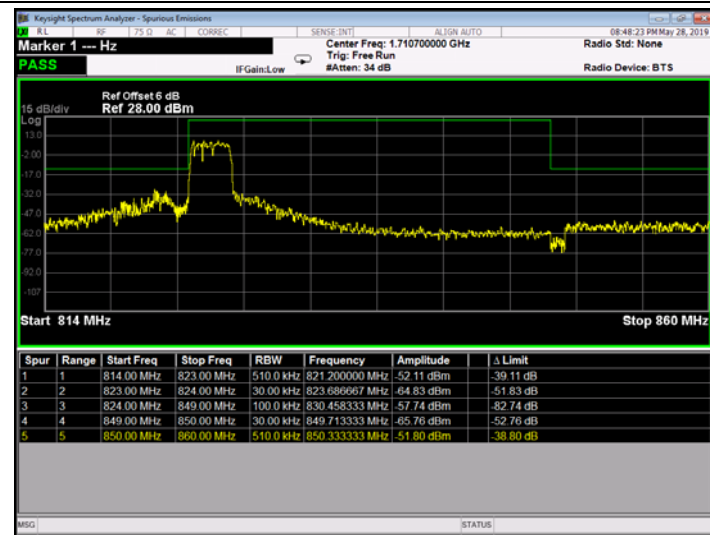

Low Channel

High Channel

LTE BAND 4 (10MHz RB Size 50& RB Offset 0 QPSK)

LTE BAND 4 (10MHz RB Size 50& RB Offset 0 16QAM)

Low Channel

High Channel

LTE BAND 4 (15MHz RB Size 75& RB Offset 0 QPSK)

LTE BAND 4 (15MHz RB Size 75& RB Offset 0 QPSK)

Low Channel

High Channel

LTE BAND 4 (20MHz RB Size 100& RB Offset 0 QPSK)

LTE BAND 4 (20MHz RB Size 100& RB Offset 0 16QAM)

Low Channel

High Channel

LTE BAND 5 1.4MHz RB Size 6& RB Offset 0 QPSK)

LTE BAND 5 (1.4MHz RB Size 6& RB Offset 0 16QAM)

Low Channel

High Channel

LTE BAND 5 (3MHz RB Size 15& RB Offset 0 QPSK)

LTE BAND 5 (3MHz RB Size 15& RB Offset 0 16QAM)

Low Channel

High Channel

LTE BAND 5 (5MHz RB Size 25& RB Offset 0 QPSK)

LTE BAND 5 (5MHz RB Size 25& RB Offset 0 16QAM)