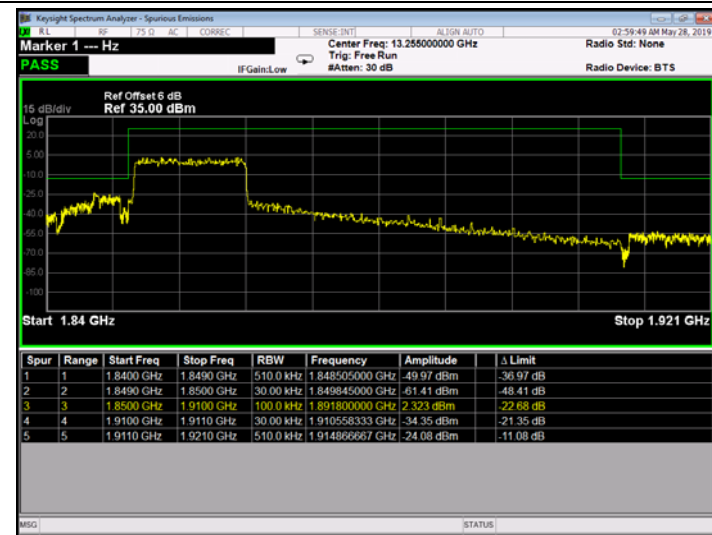

ATTACHMENT E--BAND EDGE TEST

Only show the worst case(max RB size).

Low Channel

High Channel

LTE BAND 2 (3MHz RB Size 15& RB Offset 0 QPSK)

LTE BAND 2 (3MHz RB Size 15& RB Offset 0 16QAM)

Low Channel

High Channel

LTE BAND 2 (5MHz RB Size 25& RB Offset 0 QPSK)

LTE BAND 4 (5MHz RB Size 25& RB Offset 0 16QAM)

Low Channel

High Channel

LTE BAND 2 (10MHz RB Size 50& RB Offset 0 QPSK)

LTE BAND 2 (10MHz RB Size 50& RB Offset 0 16QAM)

Low Channel

High Channel

LTE BAND 2 (15MHz RB Size 75& RB Offset 0 QPSK)

LTE BAND 2 (15MHz RB Size 75& RB Offset 0 16QAM)

Low Channel

High Channel

LTE BAND 2 (20MHz RB Size 100& RB Offset 0 QPSK)

LTE BAND 2 (20MHz RB Size 100& RB Offset 0 16QAM)

Low Channel

High Channel

LTE BAND 4 (1.4MHz RB Size 6& RB Offset 0 QPSK)

LTE BAND 4 (1.4MHz RB Size 6& RB Offset 0 16QAM)

Low Channel

High Channel

LTE BAND 4 (3MHz RB Size 15& RB Offset 0 QPSK)

LTE BAND 4 (3MHz RB Size 15& RB Offset 0 16QAM)