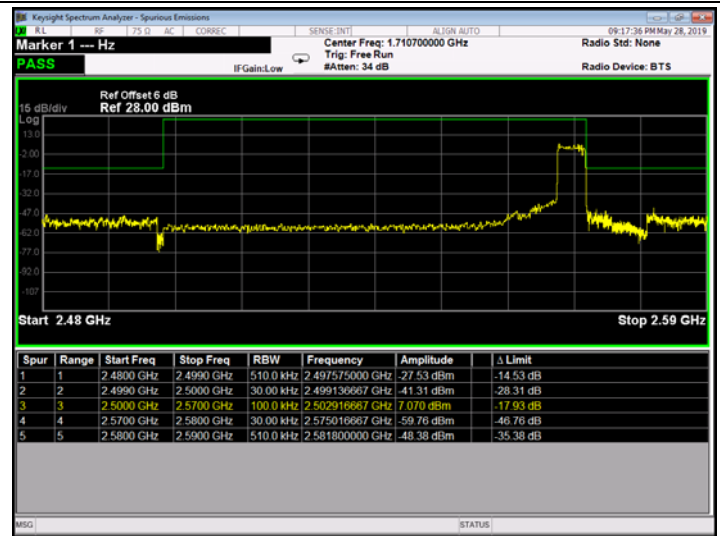

Low Channel

High Channel

LTE BAND 5 (3MHz RB Size 15& RB Offset 0 QPSK)

LTE BAND 5 (3MHz RB Size 15& RB Offset 0 16QAM)

Low Channel

High Channel

LTE BAND 5 (5MHz RB Size 25& RB Offset 0 QPSK)

LTE BAND 5 (5MHz RB Size 25& RB Offset 0 16QAM)

Low Channel

High Channel

LTE BAND 5 (10MHz RB Size 50& RB Offset 0 QPSK)

LTE BAND 5 (10MHz RB Size 50& RB Offset 0 16QAM)

Low Channel

High Channel

LTE BAND 7 (5MHz RB Size 25& RB Offset 0 QPSK)

LTE BAND 7 (5MHz RB Size 25& RB Offset 0 16QAM)

Low Channel

High Channel

LTE BAND 7 (10MHz RB Size 50& RB Offset 0 QPSK)

LTE BAND 7 (10MHz RB Size 50& RB Offset 0 QPSK)

Low Channel

High Channel

LTE BAND 7 (15MHz RB Size 75& RB Offset 0 QPSK)

LTE BAND 7 (15MHz RB Size 75& RB Offset 0 16QAM)