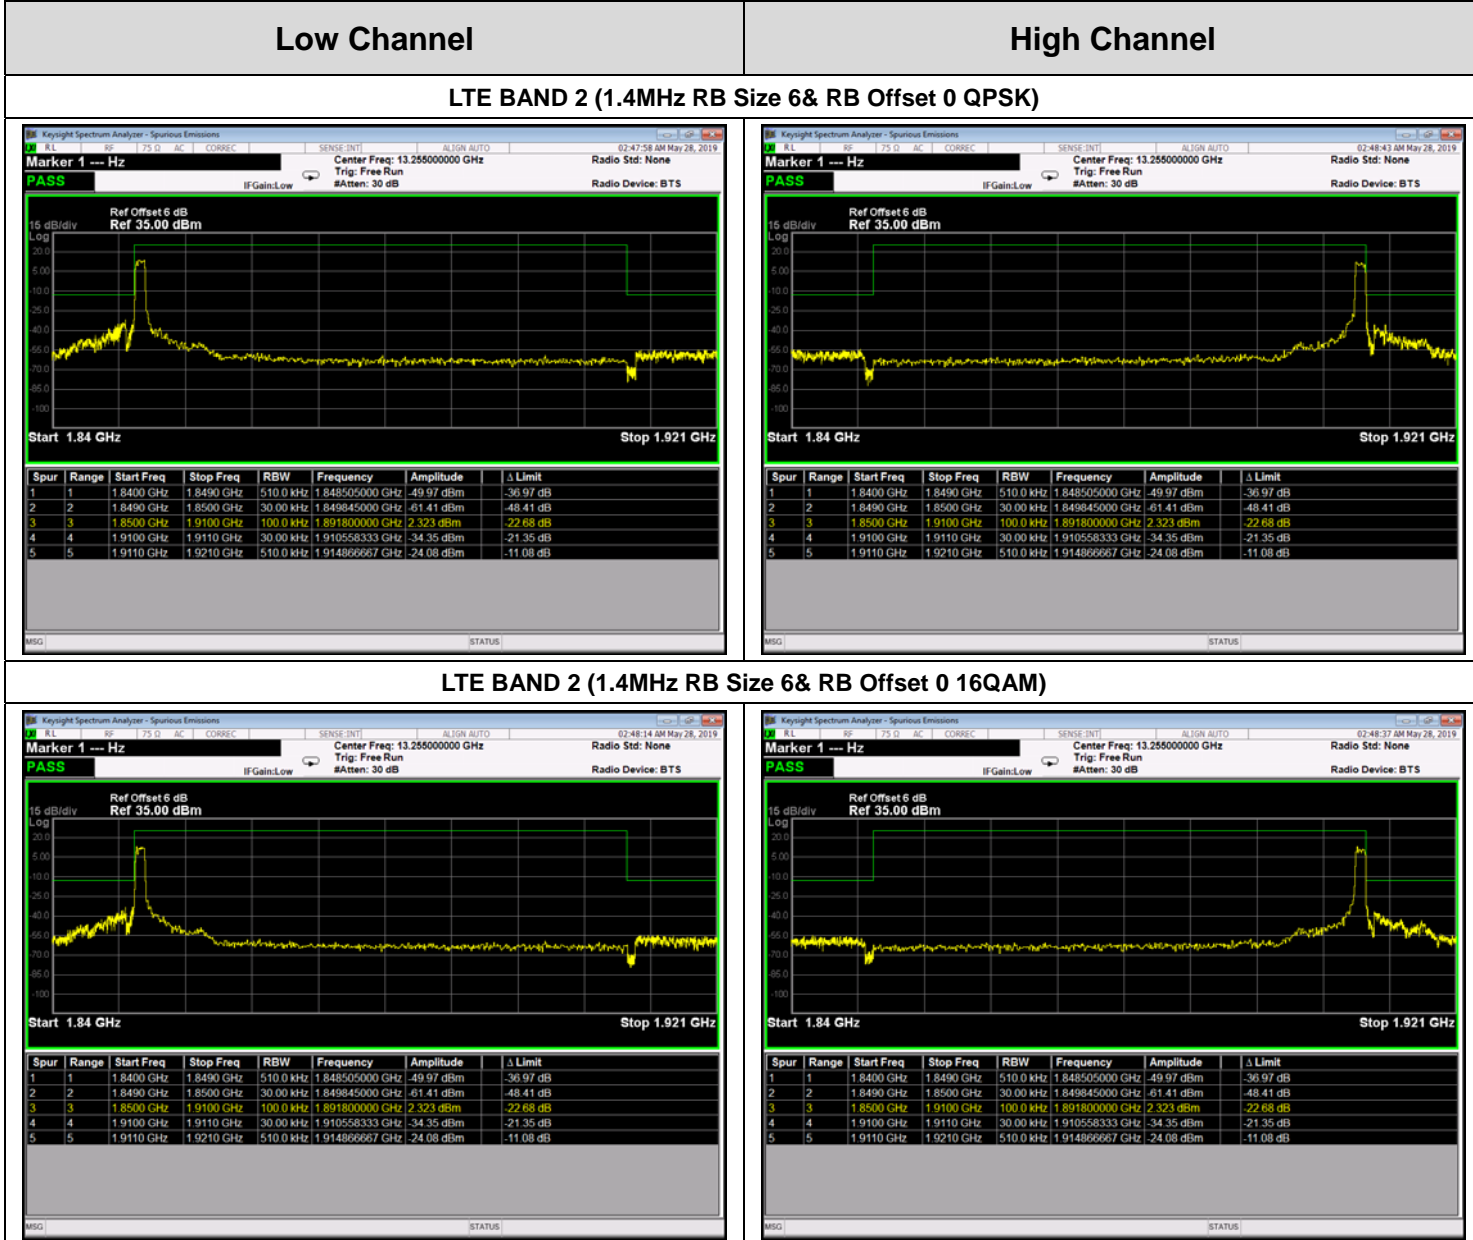

ATTACHMENT E--BAND EDGE TEST

Only show the worst case(max RB size).

Low Channel

High Channel

LTE BAND 2 (3MHz RB Size 15& RB Offset 0 QPSK)

LTE BAND 2 (3MHz RB Size 15& RB Offset 0 16QAM)

Low Channel

High Channel

LTE BAND 2 (5MHz RB Size 25& RB Offset 0 QPSK)

LTE BAND 4 (5MHz RB Size 25& RB Offset 0 16QAM)

Low Channel

High Channel

LTE BAND 2 (10MHz RB Size 50& RB Offset 0 QPSK)

LTE BAND 2 (10MHz RB Size 50& RB Offset 0 16QAM)

Low Channel

High Channel

LTE BAND 2 (15MHz RB Size 75& RB Offset 0 QPSK)

LTE BAND 2 (15MHz RB Size 75& RB Offset 0 16QAM)

Low Channel

High Channel

LTE BAND 2 (20MHz RB Size 100& RB Offset 0 QPSK)

LTE BAND 2 (20MHz RB Size 100& RB Offset 0 16QAM)

Low Channel

High Channel

LTE BAND 4 (1.4MHz RB Size 6& RB Offset 0 QPSK)

LTE BAND 4 (1.4MHz RB Size 6& RB Offset 0 16QAM)

Low Channel

High Channel

LTE BAND 4 (3MHz RB Size 15& RB Offset 0 QPSK)

LTE BAND 4 (3MHz RB Size 15& RB Offset 0 16QAM)