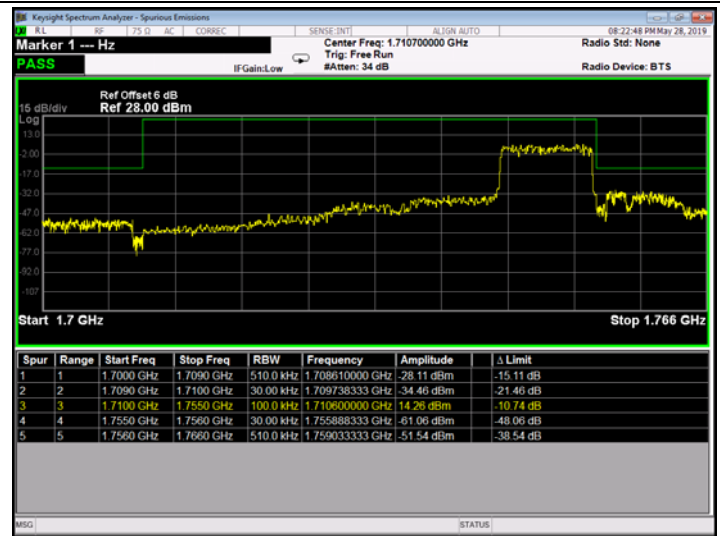

Low Channel

High Channel

LTE BAND 4 (1.4MHz RB Size 6& RB Offset 0 QPSK)

LTE BAND 4 (1.4MHz RB Size 6& RB Offset 0 16QAM)

Low Channel

High Channel

LTE BAND 4 (3MHz RB Size 15& RB Offset 0 QPSK)

LTE BAND 4 (3MHz RB Size 15& RB Offset 0 16QAM)

Low Channel

High Channel

LTE BAND 4 (3MHz RB Size 1& RB Offset 0 16QAM)

LTE BAND 4 (3MHz RB Size 15& RB Offset 0 16QAM)

Low Channel

High Channel

LTE BAND 4 (5MHz RB Size 25& RB Offset 0 QPSK)

LTE BAND 4 (5MHz RB Size 25& RB Offset 0 16QAM)

Low Channel

High Channel

LTE BAND 4 (10MHz RB Size 50& RB Offset 0 QPSK)

LTE BAND 4 (10MHz RB Size 50& RB Offset 0 16QAM)

Low Channel

High Channel

LTE BAND 4 (15MHz RB Size 75& RB Offset 0 QPSK)

LTE BAND 4 (15MHz RB Size 75& RB Offset 0 QPSK)