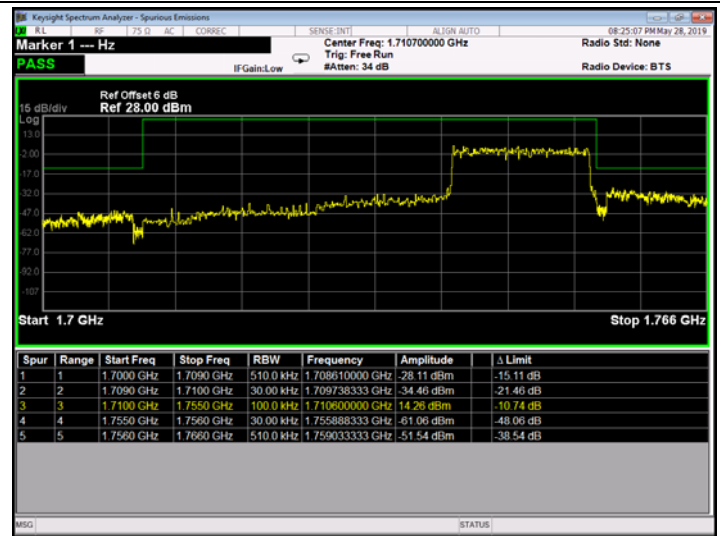

Low Channel

High Channel

LTE BAND 4 (10MHz RB Size 50& RB Offset 0 QPSK)

LTE BAND 4 (10MHz RB Size 50& RB Offset 0 16QAM)

Low Channel

High Channel

LTE BAND 4 (15MHz RB Size 75& RB Offset 0 QPSK)

LTE BAND 4 (15MHz RB Size 75& RB Offset 0 QPSK)

Low Channel

High Channel

LTE BAND 4 (20MHz RB Size 100& RB Offset 0 QPSK)

LTE BAND 4 (20MHz RB Size 100& RB Offset 0 16QAM)

Low Channel

High Channel

LTE BAND 5 1.4MHz RB Size 6& RB Offset 0 QPSK)

LTE BAND 5 (1.4MHz RB Size 6& RB Offset 0 16QAM)