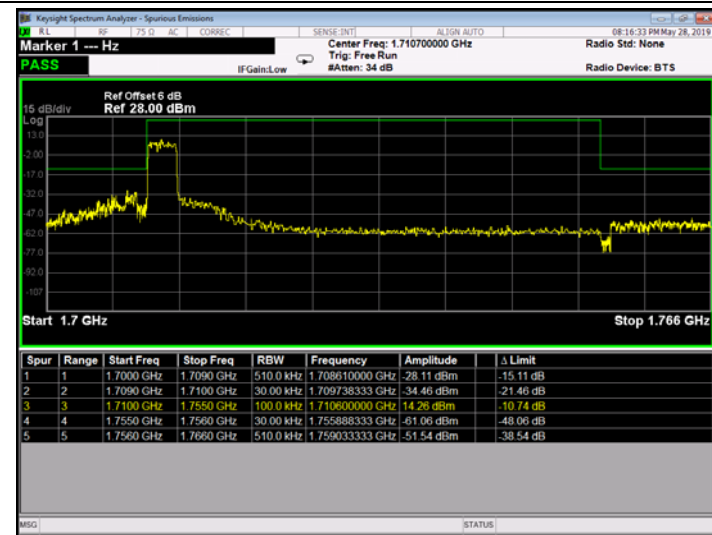

Low Channel

High Channel

LTE BAND 2 (15MHz RB Size 75& RB Offset 0 QPSK)

LTE BAND 2 (15MHz RB Size 75& RB Offset 0 16QAM)

Low Channel

High Channel

LTE BAND 2 (20MHz RB Size 100& RB Offset 0 QPSK)

LTE BAND 2 (20MHz RB Size 100& RB Offset 0 16QAM)

Low Channel

High Channel

LTE BAND 4 (1.4MHz RB Size 6& RB Offset 0 QPSK)

LTE BAND 4 (1.4MHz RB Size 6& RB Offset 0 16QAM)

Low Channel

High Channel

LTE BAND 4 (3MHz RB Size 15& RB Offset 0 QPSK)

LTE BAND 4 (3MHz RB Size 15& RB Offset 0 16QAM)

Low Channel

High Channel

LTE BAND 4 (3MHz RB Size 1& RB Offset 0 16QAM)

LTE BAND 4 (3MHz RB Size 15& RB Offset 0 16QAM)

Low Channel

High Channel

LTE BAND 4 (5MHz RB Size 25& RB Offset 0 QPSK)

LTE BAND 4 (5MHz RB Size 25& RB Offset 0 16QAM)