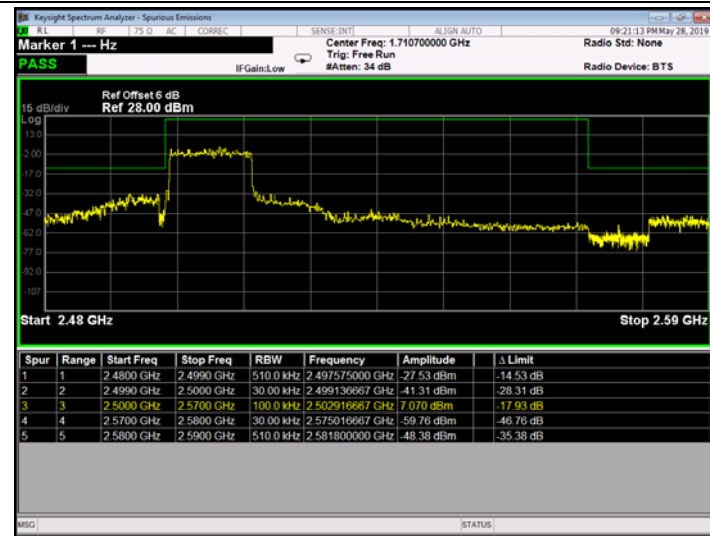

Low Channel

High Channel

LTE BAND 5 (10MHz RB Size 50& RB Offset 0 QPSK)

LTE BAND 5 (10MHz RB Size 50& RB Offset 0 16QAM)

Low Channel

High Channel

LTE BAND 7 (5MHz RB Size 25& RB Offset 0 QPSK)

LTE BAND 7 (5MHz RB Size 25& RB Offset 0 16QAM)

Low Channel

High Channel

LTE BAND 7 (10MHz RB Size 50& RB Offset 0 QPSK)

LTE BAND 7 (10MHz RB Size 50& RB Offset 0 QPSK)

Low Channel

High Channel

LTE BAND 7 (15MHz RB Size 75& RB Offset 0 QPSK)

LTE BAND 7 (15MHz RB Size 75& RB Offset 0 16QAM)

Low Channel

High Channel

LTE BAND 7 (20MHz RB Size 100& RB Offset 0 QPSK)

LTE BAND 7 (20MHz RB Size 100& RB Offset 0 QPSK)