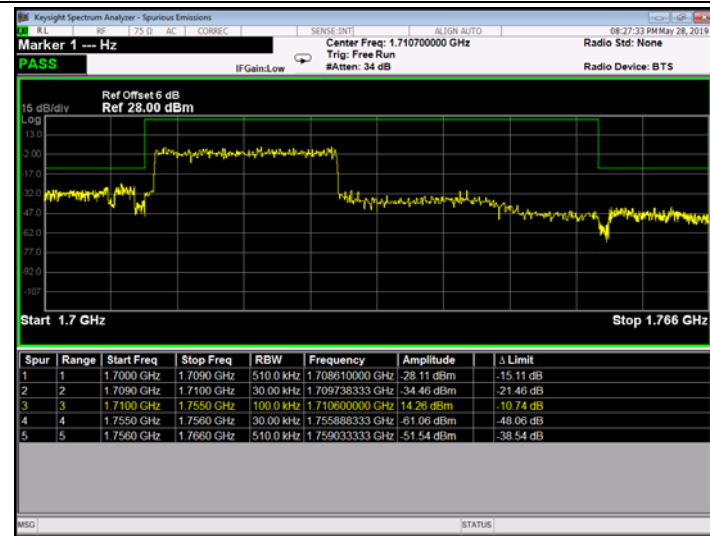

Low Channel

High Channel

LTE BAND 4 (3MHz RB Size 1& RB Offset 0 16QAM)

LTE BAND 4 (3MHz RB Size 15& RB Offset 0 16QAM)

Low Channel

High Channel

LTE BAND 4 (5MHz RB Size 25& RB Offset 0 QPSK)

LTE BAND 4 (5MHz RB Size 25& RB Offset 0 16QAM)

Low Channel

High Channel

LTE BAND 4 (10MHz RB Size 50& RB Offset 0 QPSK)

LTE BAND 4 (10MHz RB Size 50& RB Offset 0 16QAM)

Low Channel

High Channel

LTE BAND 4 (15MHz RB Size 75& RB Offset 0 QPSK)

LTE BAND 4 (15MHz RB Size 75& RB Offset 0 QPSK)

Low Channel

High Channel

LTE BAND 4 (20MHz RB Size 100& RB Offset 0 QPSK)

LTE BAND 4 (20MHz RB Size 100& RB Offset 0 16QAM)

Low Channel

High Channel

LTE BAND 5 1.4MHz RB Size 6& RB Offset 0 QPSK)

LTE BAND 5 (1.4MHz RB Size 6& RB Offset 0 16QAM)