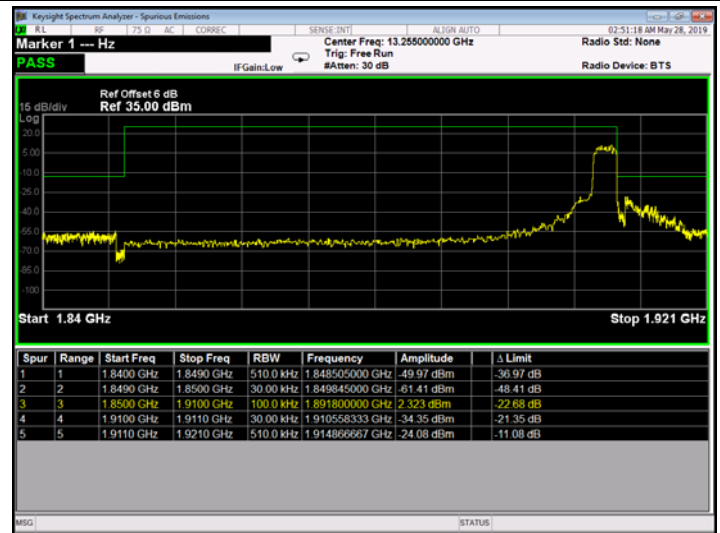

ATTACHMENT E--BAND EDGE TEST

Only show the worst case(max RB size).

Low Channel

High Channel

LTE BAND 2 (3MHz RB Size 15& RB Offset 0 QPSK)

LTE BAND 2 (3MHz RB Size 15& RB Offset 0 16QAM)

Low Channel

High Channel

LTE BAND 2 (5MHz RB Size 25& RB Offset 0 QPSK)

LTE BAND 4 (5MHz RB Size 25& RB Offset 0 16QAM)

Low Channel

High Channel

LTE BAND 2 (10MHz RB Size 50& RB Offset 0 QPSK)

LTE BAND 2 (10MHz RB Size 50& RB Offset 0 16QAM)

Low Channel

High Channel

LTE BAND 2 (15MHz RB Size 75& RB Offset 0 QPSK)

LTE BAND 2 (15MHz RB Size 75& RB Offset 0 16QAM)

Low Channel

High Channel

LTE BAND 2 (20MHz RB Size 100& RB Offset 0 QPSK)

LTE BAND 2 (20MHz RB Size 100& RB Offset 0 16QAM)