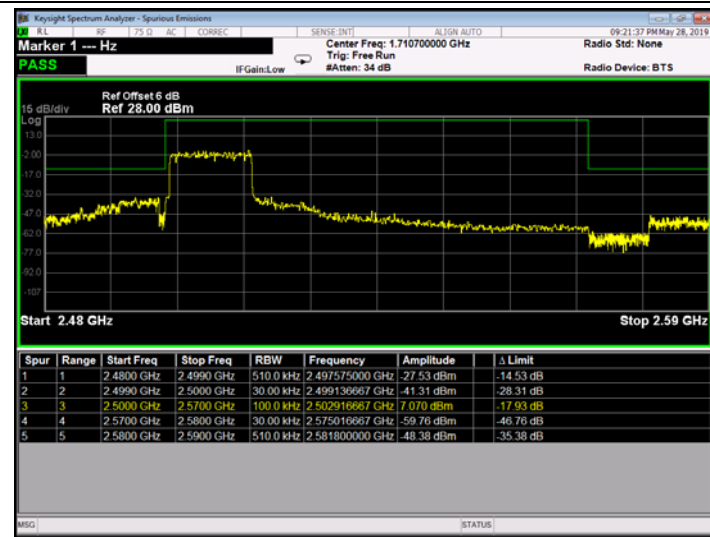

Low Channel

High Channel

LTE BAND 5 (10MHz RB Size 50& RB Offset 0 QPSK)

LTE BAND 5 (10MHz RB Size 50& RB Offset 0 16QAM)

Low Channel

High Channel

LTE BAND 7 (5MHz RB Size 25& RB Offset 0 QPSK)

LTE BAND 7 (5MHz RB Size 25& RB Offset 0 16QAM)

Low Channel

High Channel

LTE BAND 7 (10MHz RB Size 50& RB Offset 0 QPSK)

LTE BAND 7 (10MHz RB Size 50& RB Offset 0 QPSK)

Low Channel

High Channel

LTE BAND 7 (15MHz RB Size 75& RB Offset 0 QPSK)

LTE BAND 7 (15MHz RB Size 75& RB Offset 0 16QAM)

Low Channel

High Channel

LTE BAND 7 (20MHz RB Size 100& RB Offset 0 QPSK)

LTE BAND 7 (20MHz RB Size 100& RB Offset 0 QPSK)