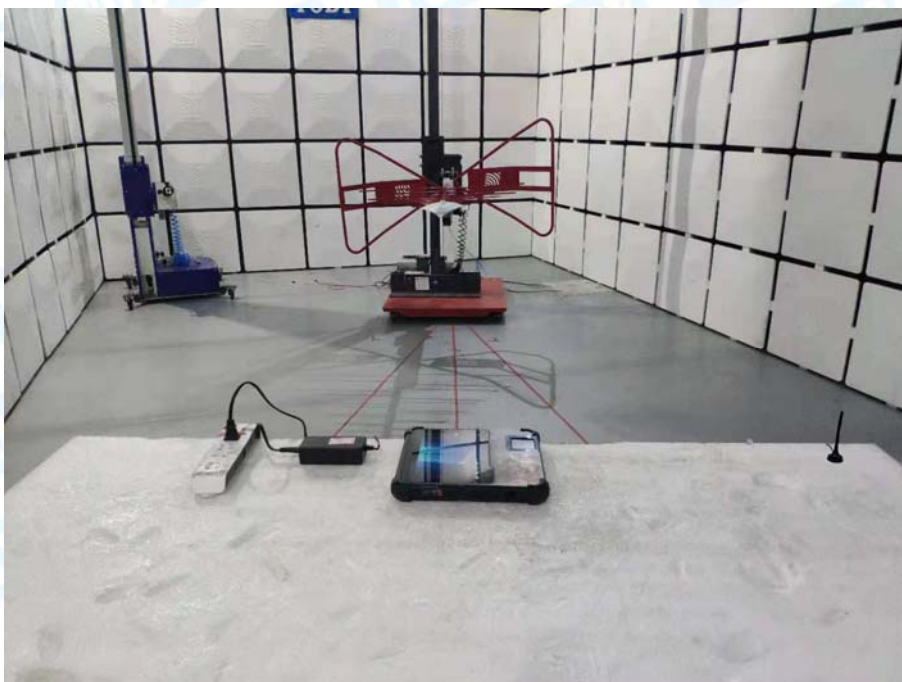

Appendix V EUT Test Photographs

15C Test Setup

Photo of Setup for Radiated Emission (Above 1 GHz)

Photo of Setup for Radiated Emission (Below 1 GHz)

Photo of Setup for Radiated Emission (Below 30MHz)

Photo of Setup for Conducted Emission

FCC Part 2, 24(E), 27 Test Setup

Photo of Setup for Radiated Emission (Above 1 GHz)

Photo of Setup for Radiated Emission (Below 1 GHz)

-----END OF REPORT-----