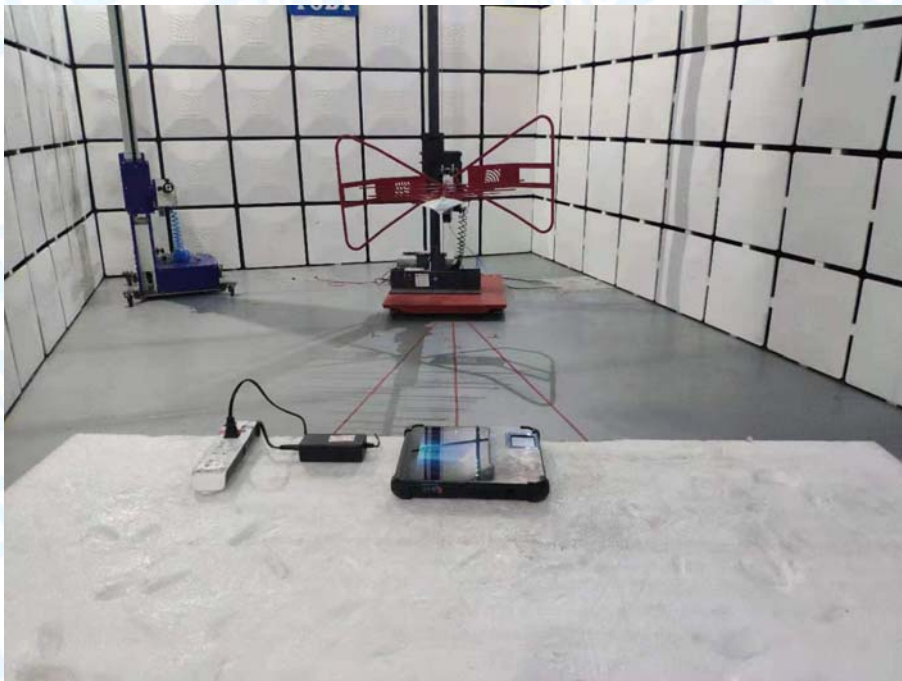

Appendix V EUT Test Photographs

15C Test Setup

Photo of Setup for Radiated Emission (Above 1 GHz)

Photo of Setup for Radiated Emission (Below 1 GHz)

Photo of Setup for Radiated Emission (Below 30MHz)

Photo of Setup for Conducted Emission

FCC Part 2, 24(E), 27 Test Setup

Photo of Setup for Radiated Emission (Above 1 GHz)

Photo of Setup for Radiated Emission (Below 1 GHz)

-----END OF REPORT-----