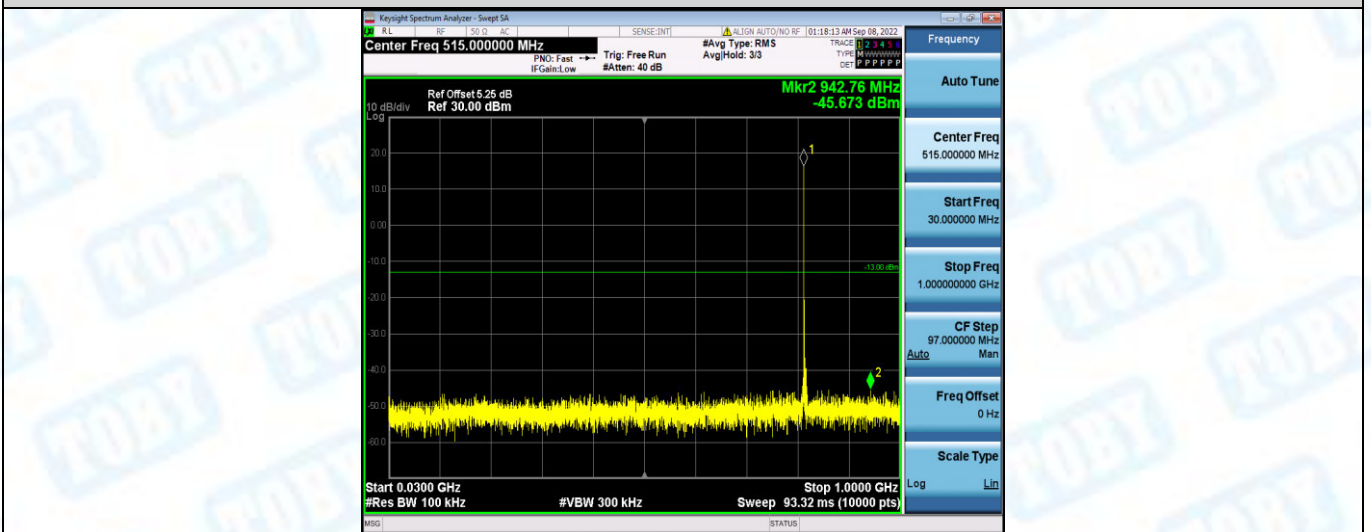

Band26-5MHz-16QAM-26740-1RB#0-Range1:30~1000MHz