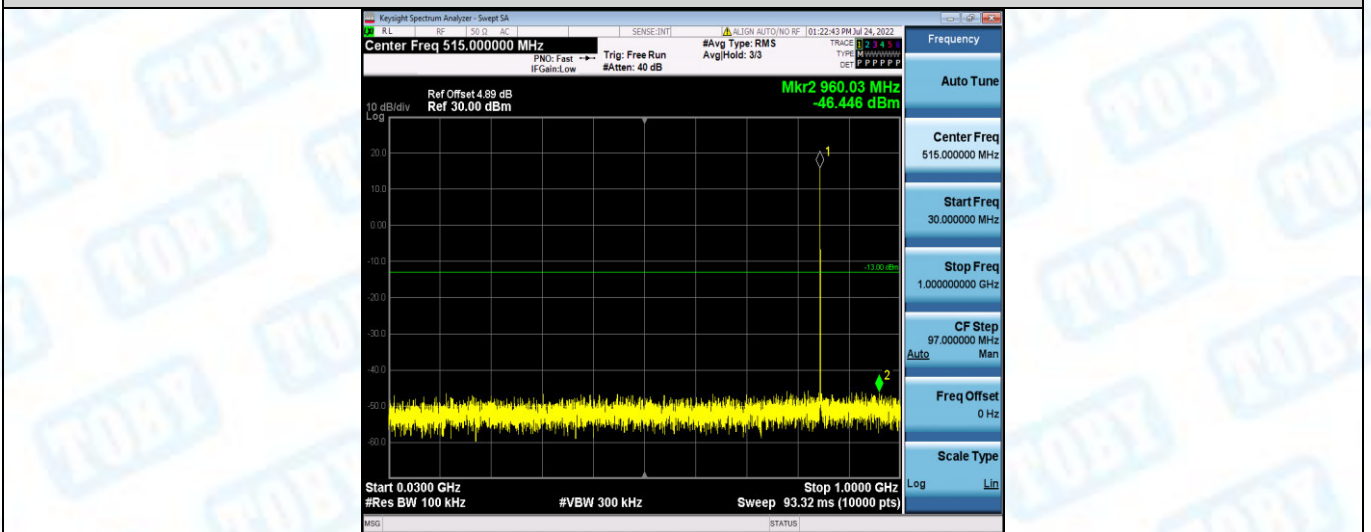

Band26-1.4MHz-16QAM-27033-1RB#0-Range1:30~1000MHz

Band26-1.4MHz-16QAM-27033-1RB#0-Range2:1000~10000MHz