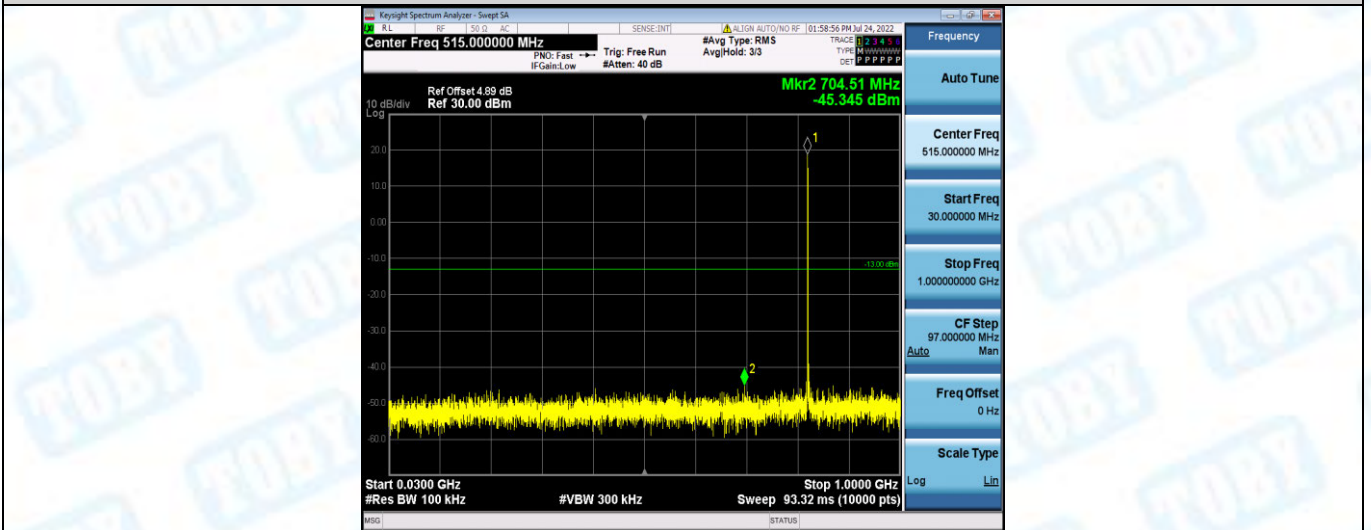

Band26-3MHz-QPSK-26805-1RB#0-Range1:30~1000MHz

Band26-3MHz-QPSK-26805-1RB#0-Range2:1000~10000MHz