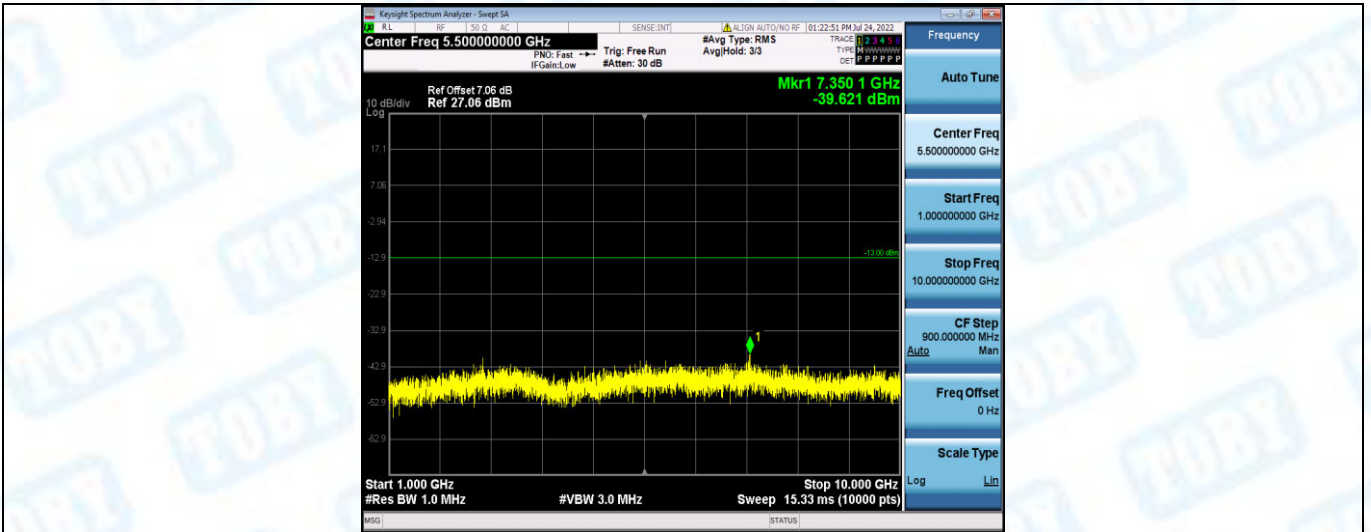

Band26-1.4MHz-16QAM-27033-1RB#0-Range2:1000~10000MHz

Band26-3MHz-QPSK-26805-1RB#0-Range1:30~1000MHz