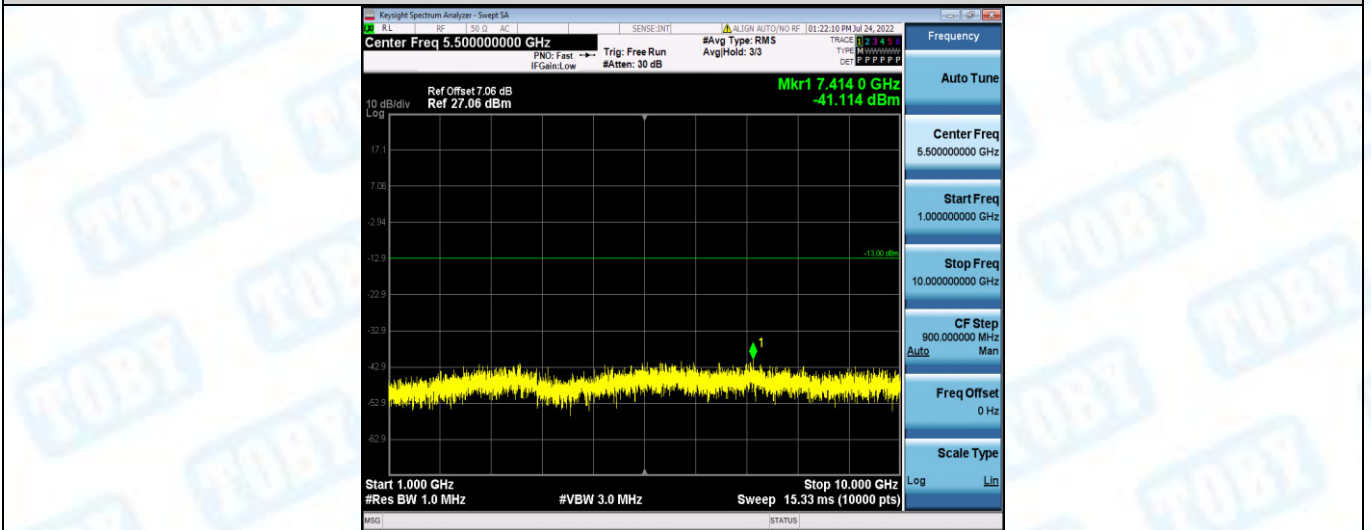

Band26-1.4MHz-16QAM-26797-1RB#0-Range1:30~1000MHz

Band26-1.4MHz-16QAM-26797-1RB#0-Range2:1000~10000MHz

Band26-1.4MHz-16QAM-26915-1RB#0-Range1:30~1000MHz

Band26-1.4MHz-16QAM-26915-1RB#0-Range2:1000~10000MHz