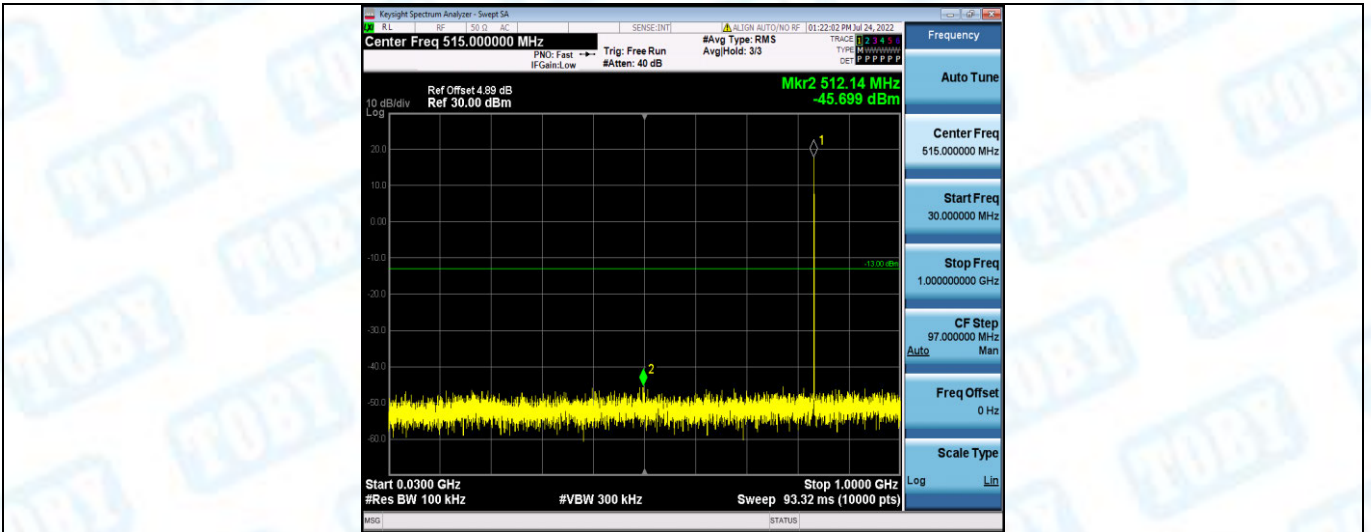

Band26-1.4MHz-16QAM-26915-1RB#0-Range1:30~1000MHz

Band26-1.4MHz-16QAM-26915-1RB#0-Range2:1000~10000MHz