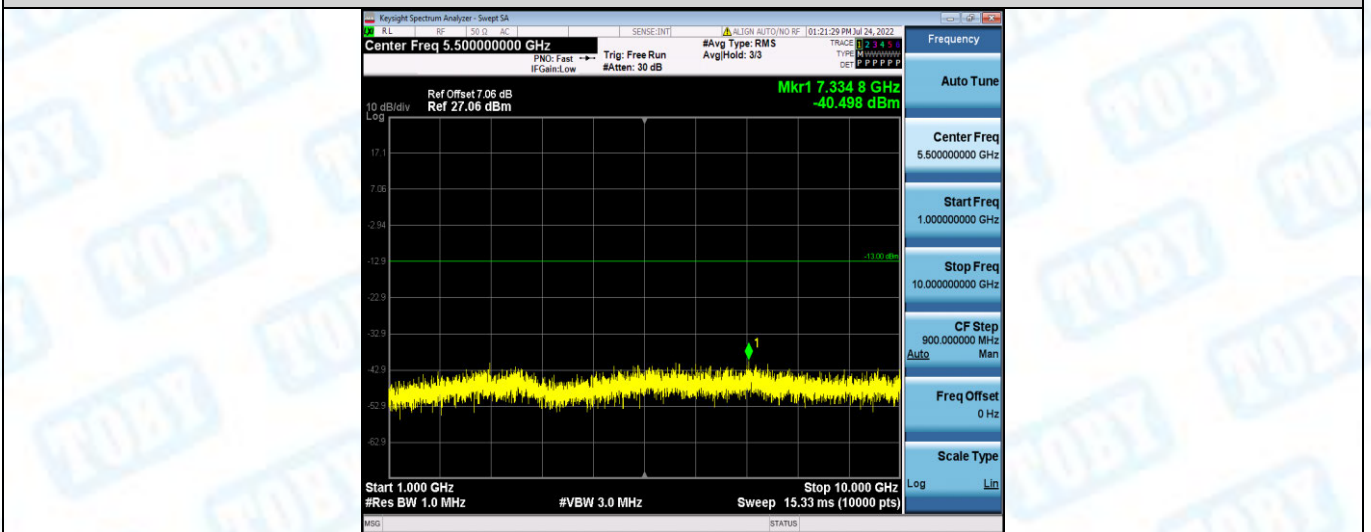

Band26-1.4MHz-16QAM-26797-1RB#0-Range2:1000~10000MHz

Band26-1.4MHz-16QAM-26915-1RB#0-Range1:30~1000MHz