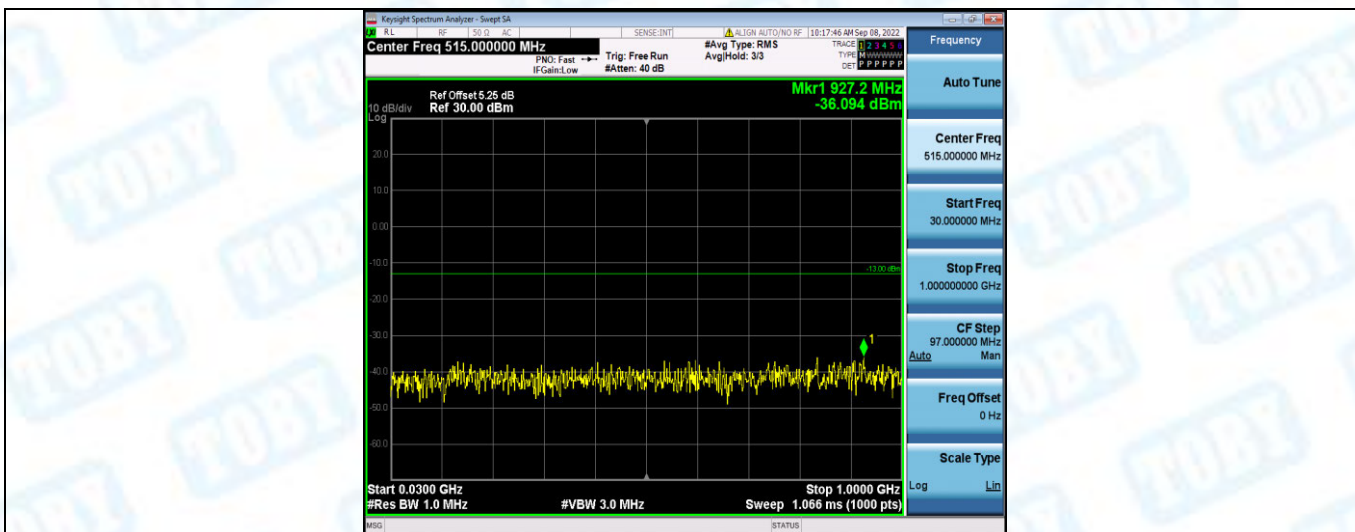

Band66-15MHz-16QAM-132322-1RB#0-Range1:30~1000MHz

Band66-15MHz-16QAM-132322-1RB#0-Range2:1000~20000MHz