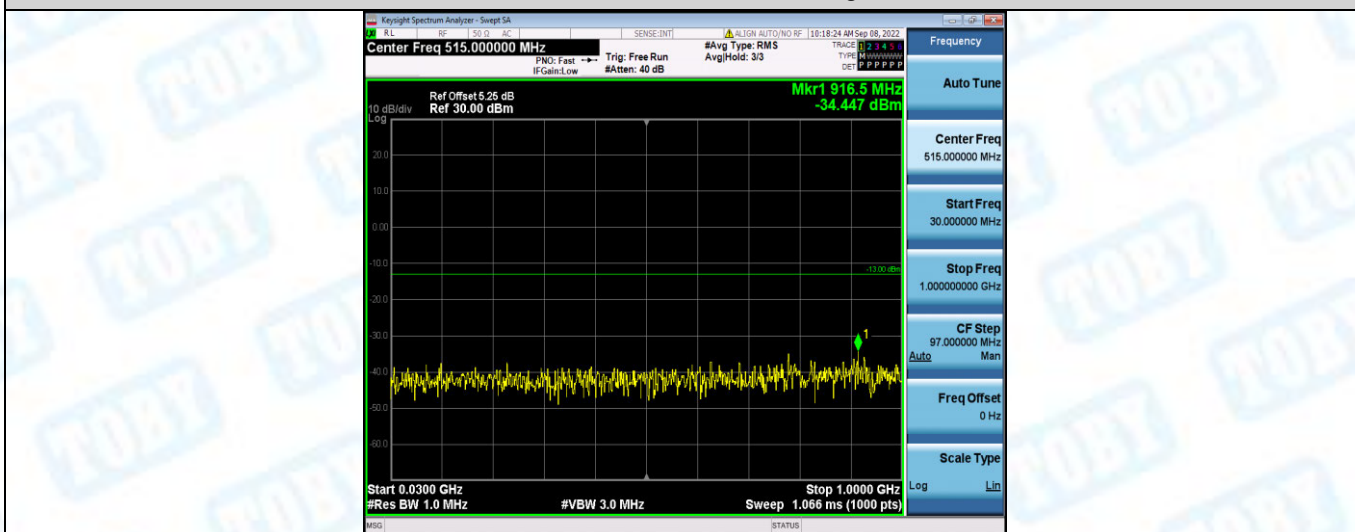

Band66-15MHz-16QAM-132047-1RB#0-Range2:1000~20000MHz

Band66-15MHz-16QAM-132322-1RB#0-Range1:30~1000MHz

Band66-15MHz-16QAM-132322-1RB#0-Range2:1000~20000MHz

Band66-15MHz-16QAM-132597-1RB#0-Range1:30~1000MHz