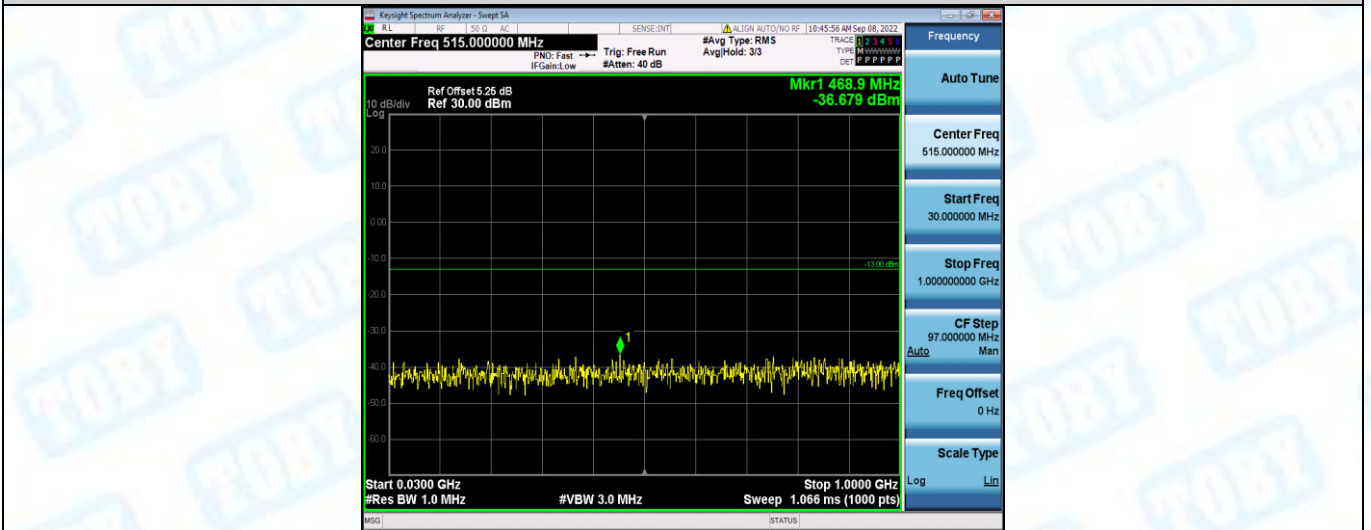

Band66-20MHz-QPSK-132072-1RB#0-Range1:30~1000MHz

Band66-20MHz-QPSK-132072-1RB#0-Range1:1000~20000MHz