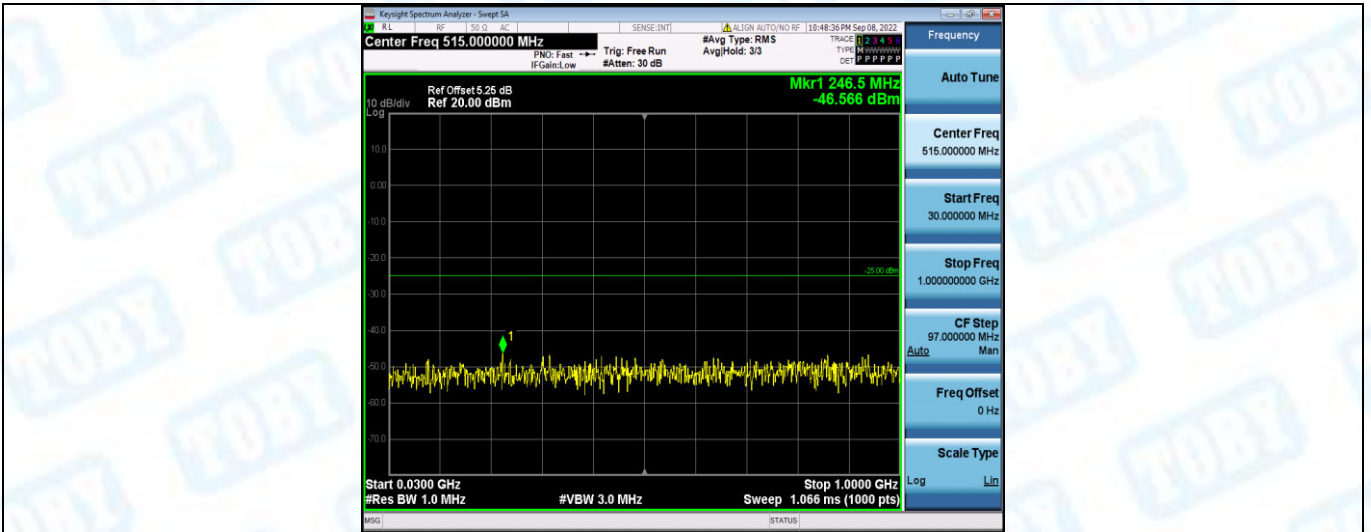

Band41-15MHz-16QAM-40620-1RB#0-Range1:30~1000MHz

Band41-15MHz-16QAM-40620-1RB#0-Range2:1000~27000MHz