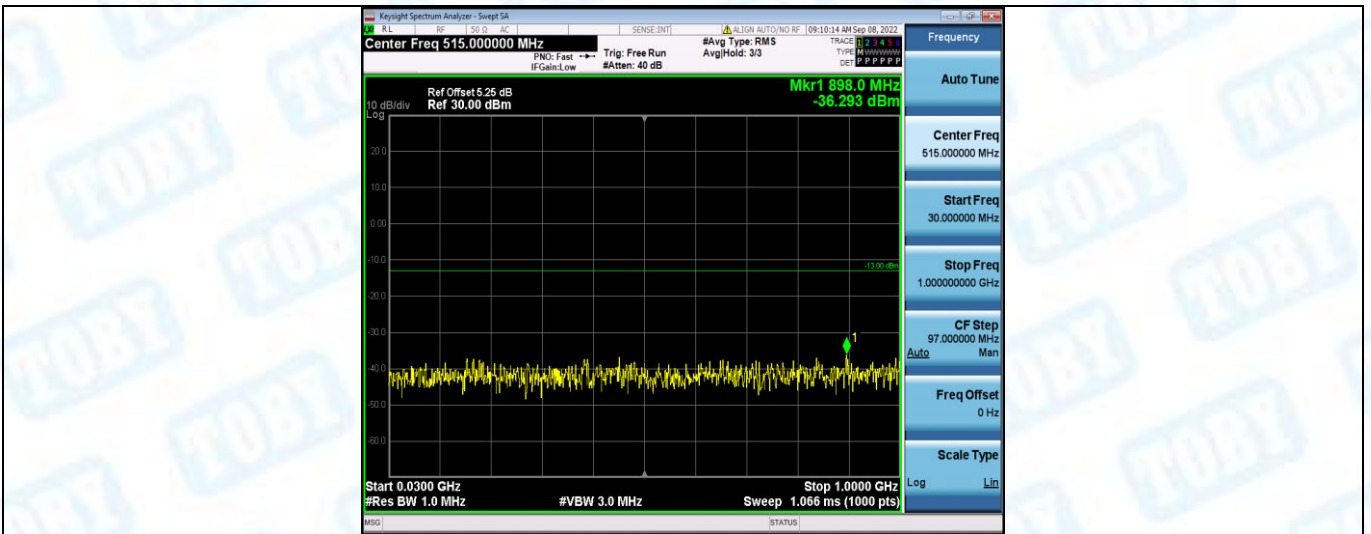

Band66-1.4MHz-16QAM-132322-1RB#0-Range1:30~1000MHz

Band66-1.4MHz-16QAM-132322-1RB#0-Range2:1000~20000MHz