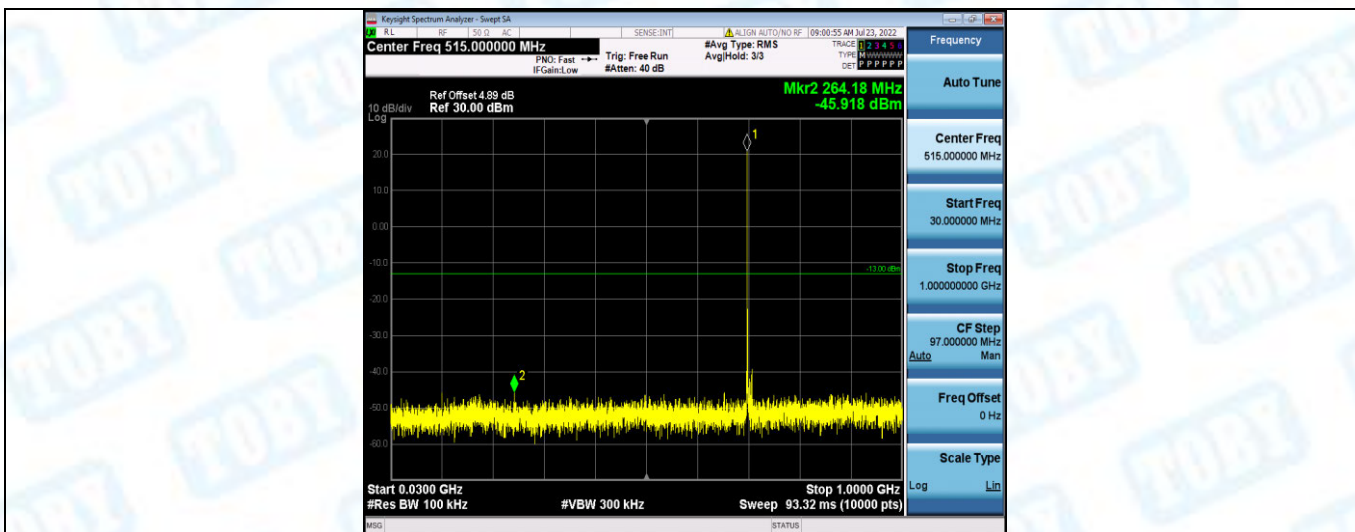

Band17-10MHz-QPSK-23790-1RB#0-Range1:30~1000MHz

Band17-10MHz-QPSK-23790-1RB#0-Range2:1000~10000MHz