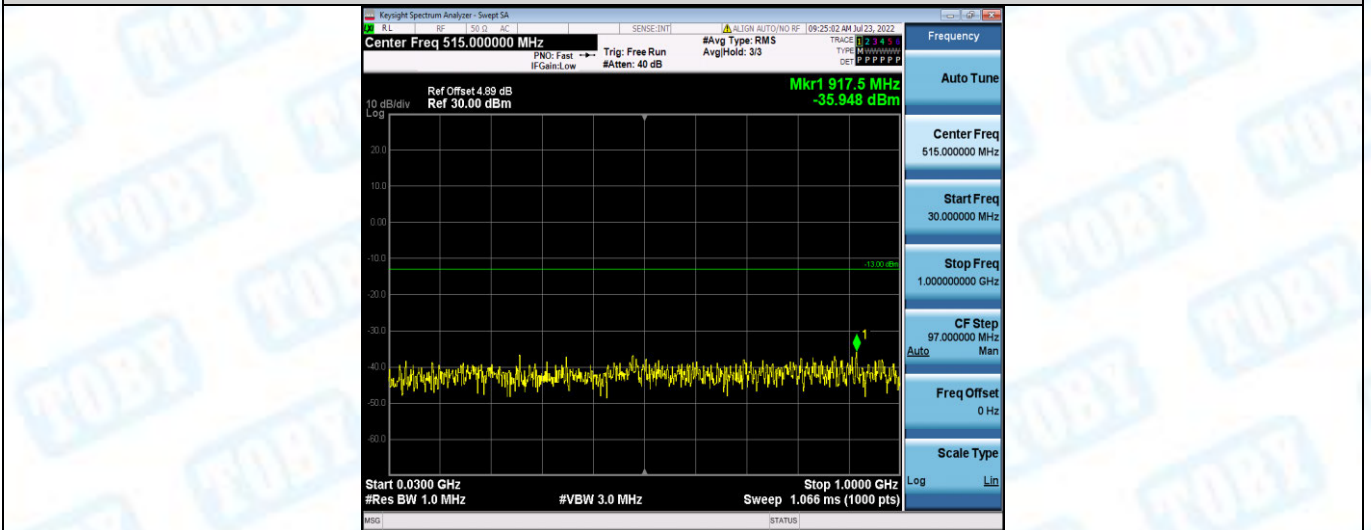

Band25-1.4MHz-QPSK-26047-1RB#0-Range1:30~1000MHz

Band25-1.4MHz-QPSK-26047-1RB#0-Range2:1000~20000MHz