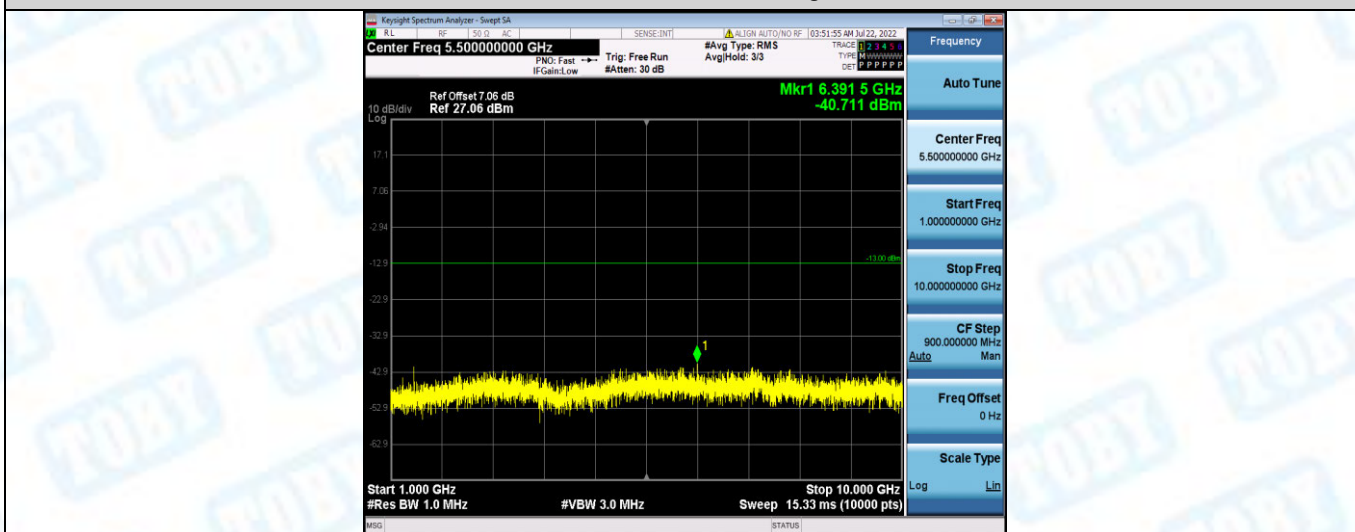

Band17-5MHz-QPSK-23825-1RB#0-Range1:30~1000MHz

Band17-5MHz-QPSK-23825-1RB#0-Range2:1000~10000MHz

Band17-5MHz-16QAM-23755-1RB#0-Range1:30~1000MHz

Band17-5MHz-16QAM-23755-1RB#0-Range2:1000~10000MHz

Band17-5MHz-16QAM-23790-1RB#0-Range1:30~1000MHz