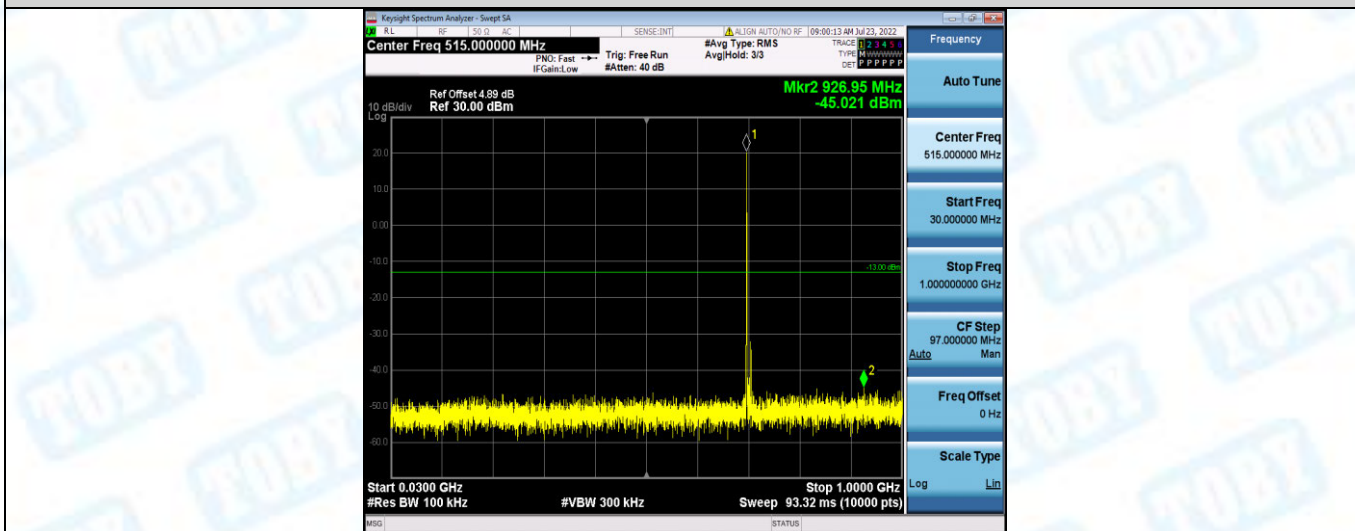

Band17-5MHz-16QAM-23790-1RB#0-Range2: 1000~10000MHz

Band17-5MHz-16QAM-23825-1RB#0-Range1: 30~1000MHz

Band17-5MHz-16QAM-23825-1RB#0-Range2: 1000~10000MHz

Band17-10MHz-QPSK-23780-1RB#0-Range1:30~1000MHz

Band17-10MHz-QPSK-23780-1RB#0-Range2:1000~10000MHz