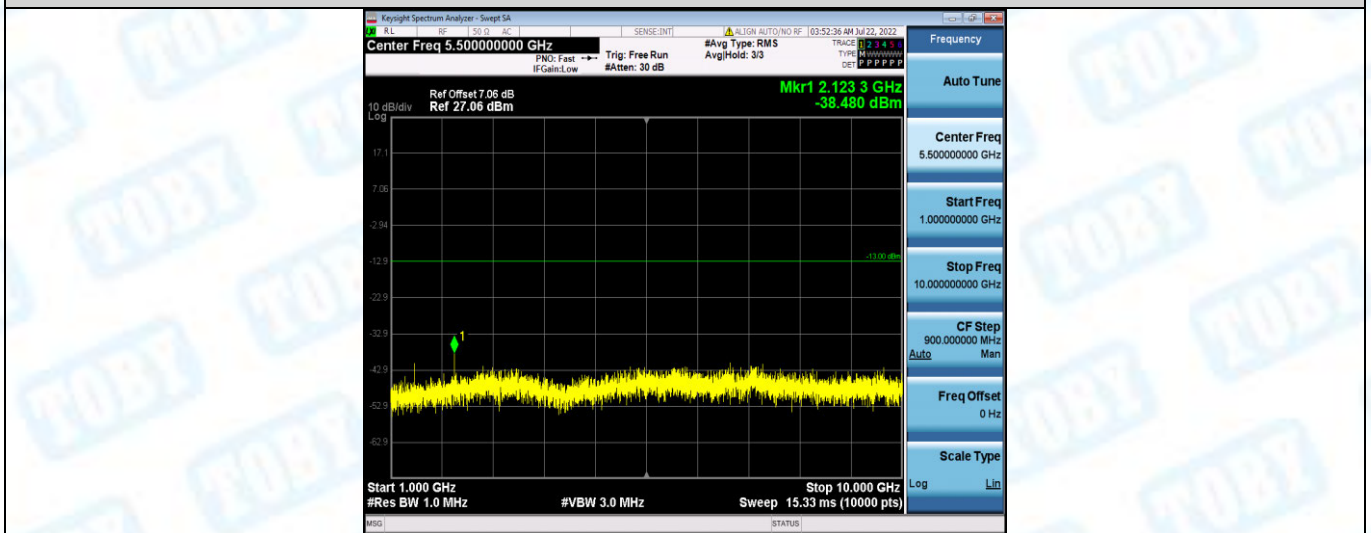

Band17-5MHz-16QAM-23790-1RB#0-Range2: 1000~10000MHz

Band17-5MHz-16QAM-23825-1RB#0-Range1: 30~1000MHz