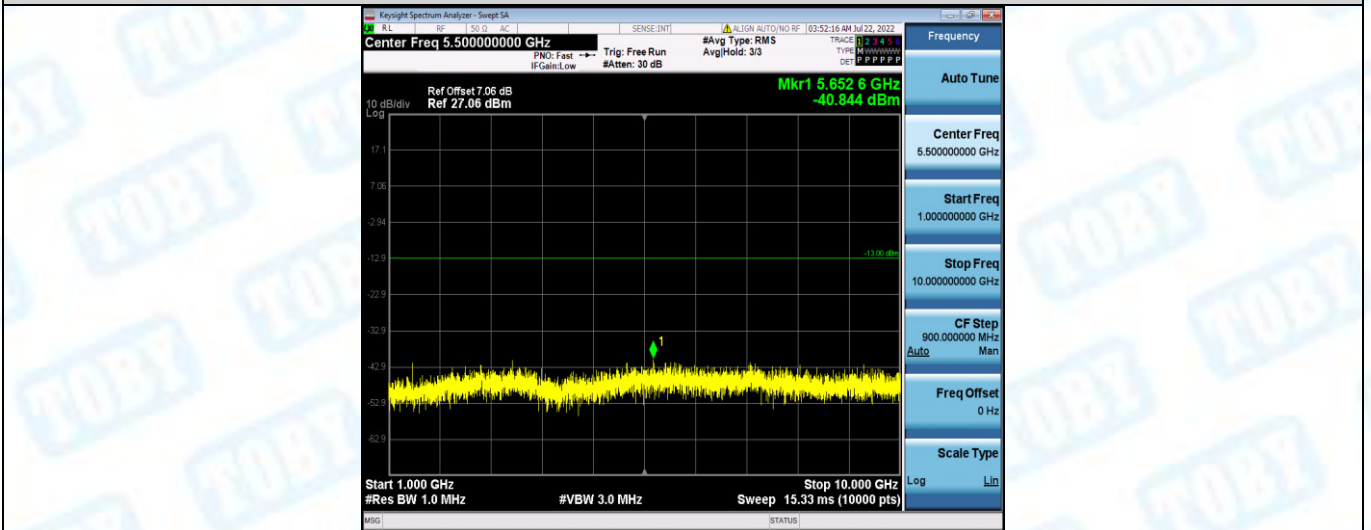

Band13-10MHz-16QAM-23230-1RB#0-Range3:1559~1610MHz

Band17-5MHz-QPSK-23755-1RB#0-Range1:30~1000MHz

Band17-5MHz-QPSK-23755-1RB#0-Range2:1000~10000MHz

Band17-5MHz-QPSK-23790-1RB#0-Range1:30~1000MHz

Band17-5MHz-QPSK-23790-1RB#0-Range2:1000~10000MHz