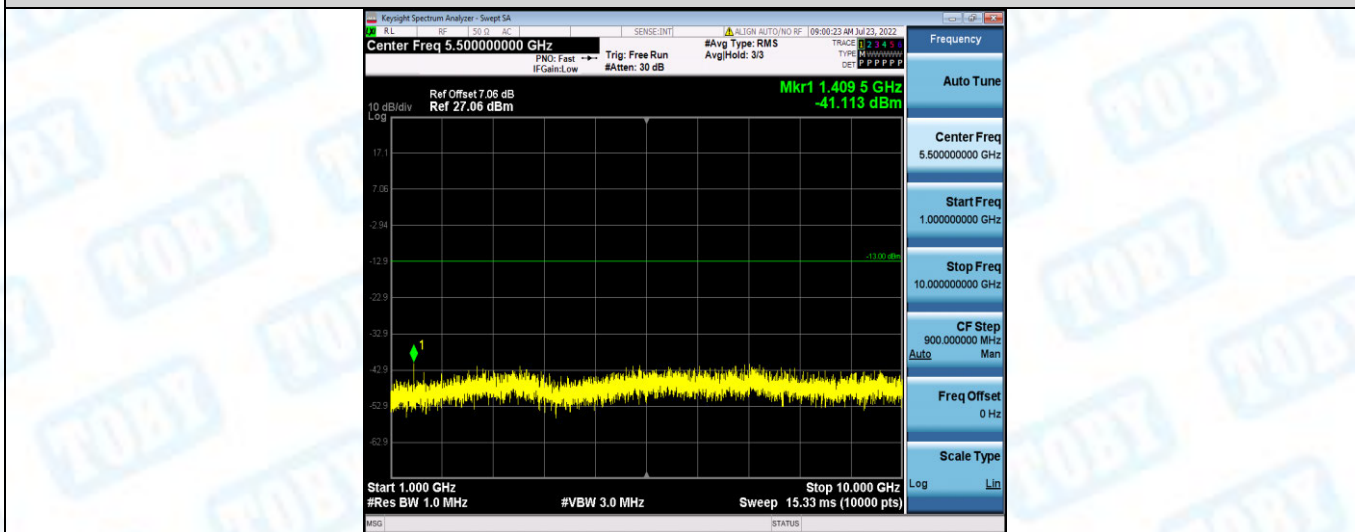

Band17-5MHz-16QAM-23790-1RB#0-Range2: 1000~10000MHz

Band17-5MHz-16QAM-23825-1RB#0-Range1: 30~1000MHz

Band17-5MHz-16QAM-23825-1RB#0-Range2: 1000~10000MHz

Band17-10MHz-QPSK-23780-1RB#0-Range1:30~1000MHz

Band17-10MHz-QPSK-23780-1RB#0-Range2:1000~10000MHz