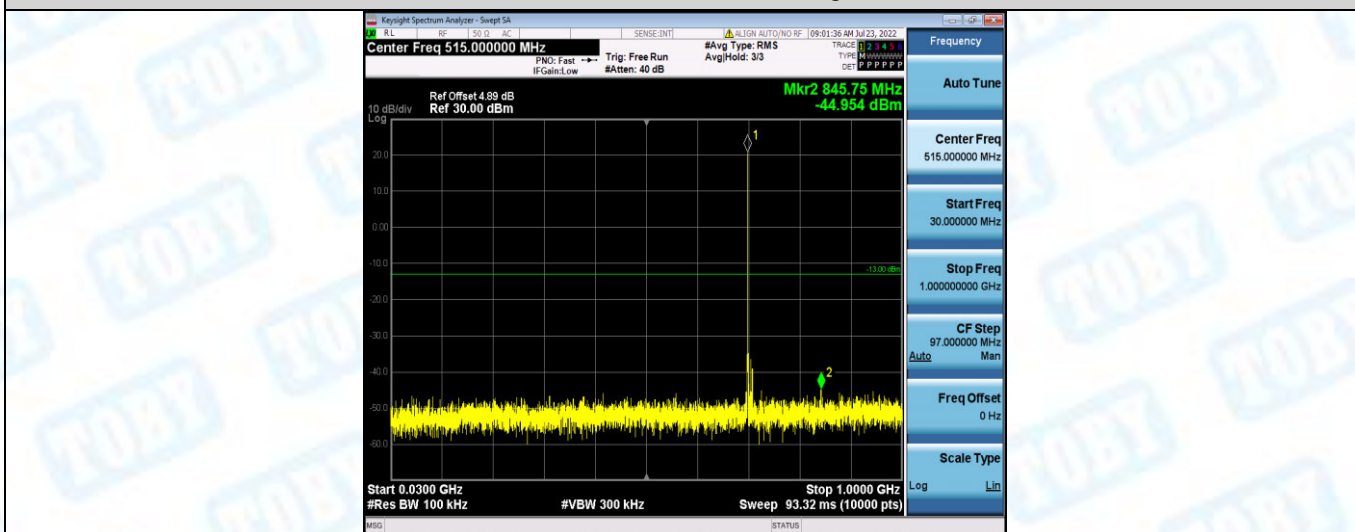

Band17-10MHz-QPSK-23800-1RB#0-Range1:30~1000MHz

Band17-10MHz-QPSK-23800-1RB#0-Range2:1000~10000MHz