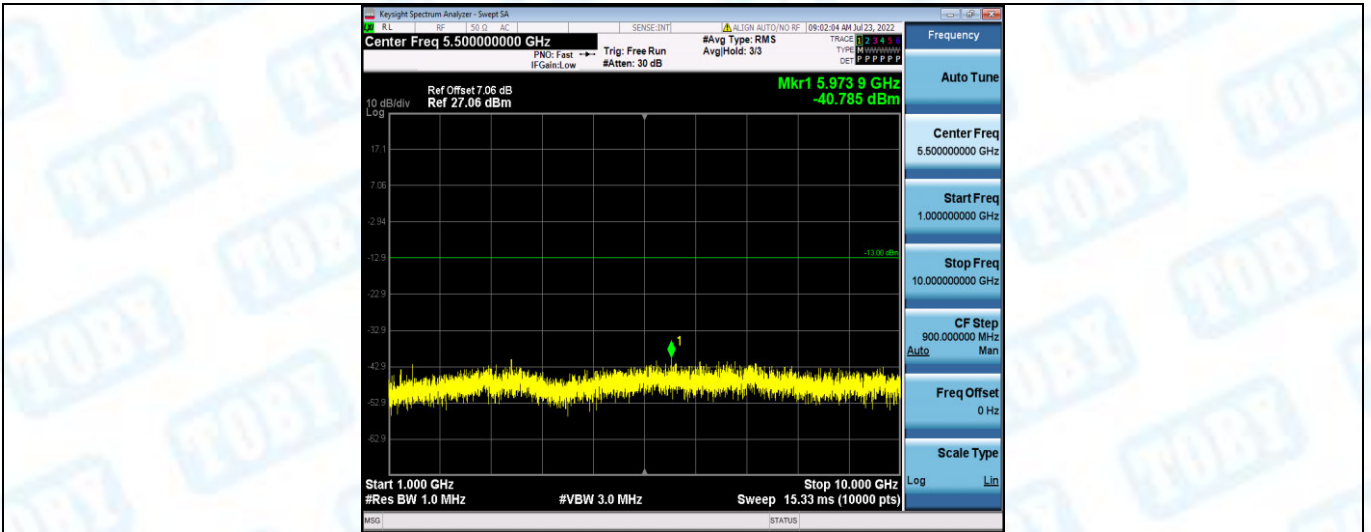

Band17-10MHz-16QAM-23780-1RB#0-Range2:1000~10000MHz

Band17-10MHz-16QAM-23790-1RB#0-Range1:30~1000MHz

Band17-10MHz-16QAM-23790-1RB#0-Range2:1000~10000MHz

Band17-10MHz-16QAM-23800-1RB#0-Range1:30~10000MHz

Band17-10MHz-16QAM-23800-1RB#0-Range2:1000~10000MHz