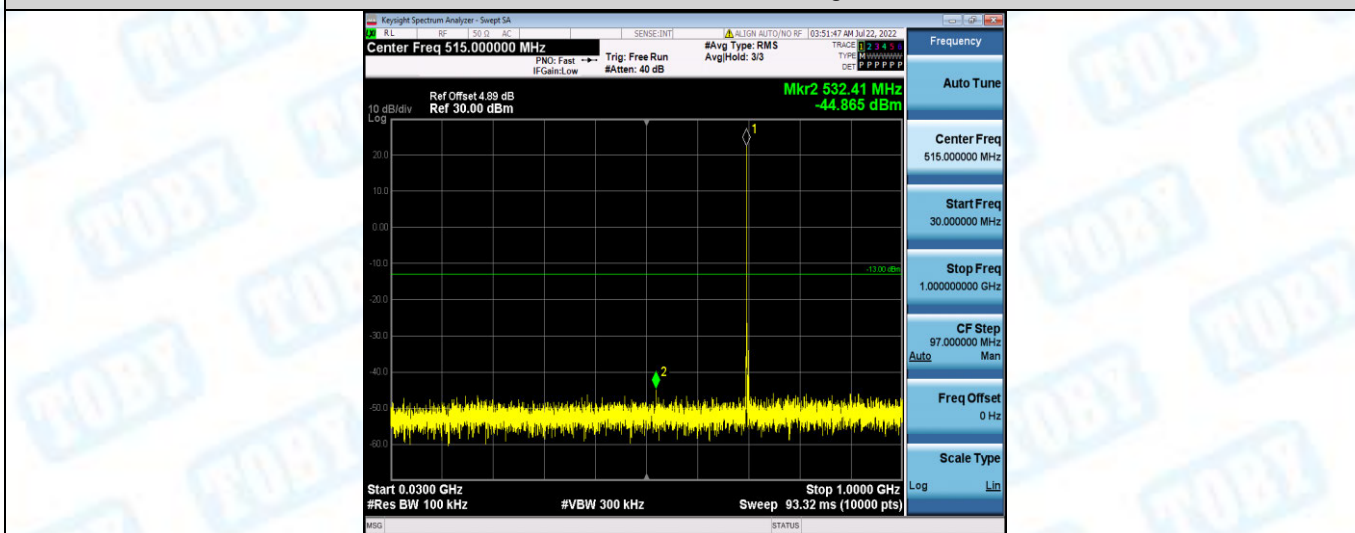

Band17-5MHz-16QAM-23755-1RB#0-Range1:30~1000MHz

Band17-5MHz-16QAM-23755-1RB#0-Range2:1000~10000MHz