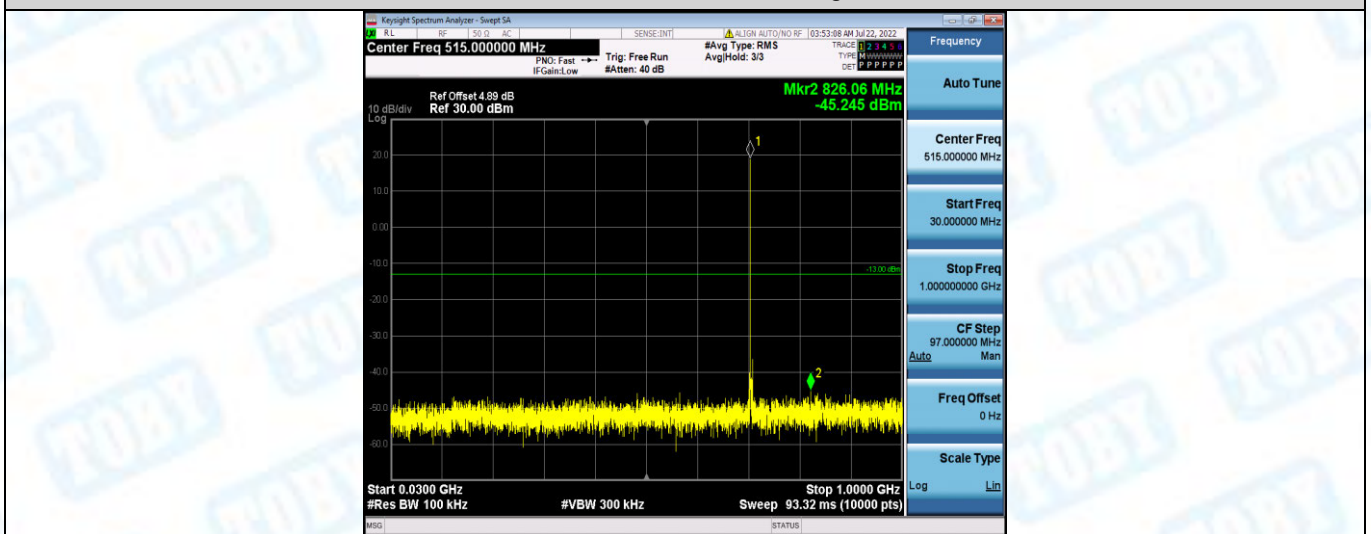

Band17-5MHz-16QAM-23825-1RB#0-Range1: 30~1000MHz

Band17-5MHz-16QAM-23825-1RB#0-Range2: 1000~10000MHz