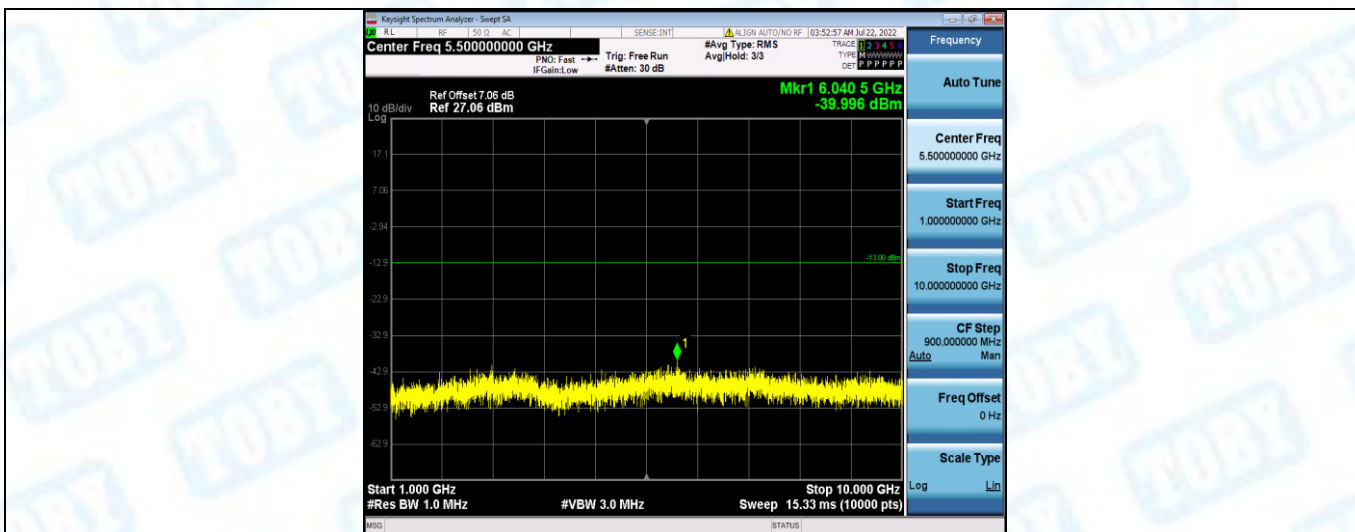

Band17-5MHz-QPSK-23825-1RB#0-Range2:1000~10000MHz

Band17-5MHz-16QAM-23755-1RB#0-Range1:30~1000MHz