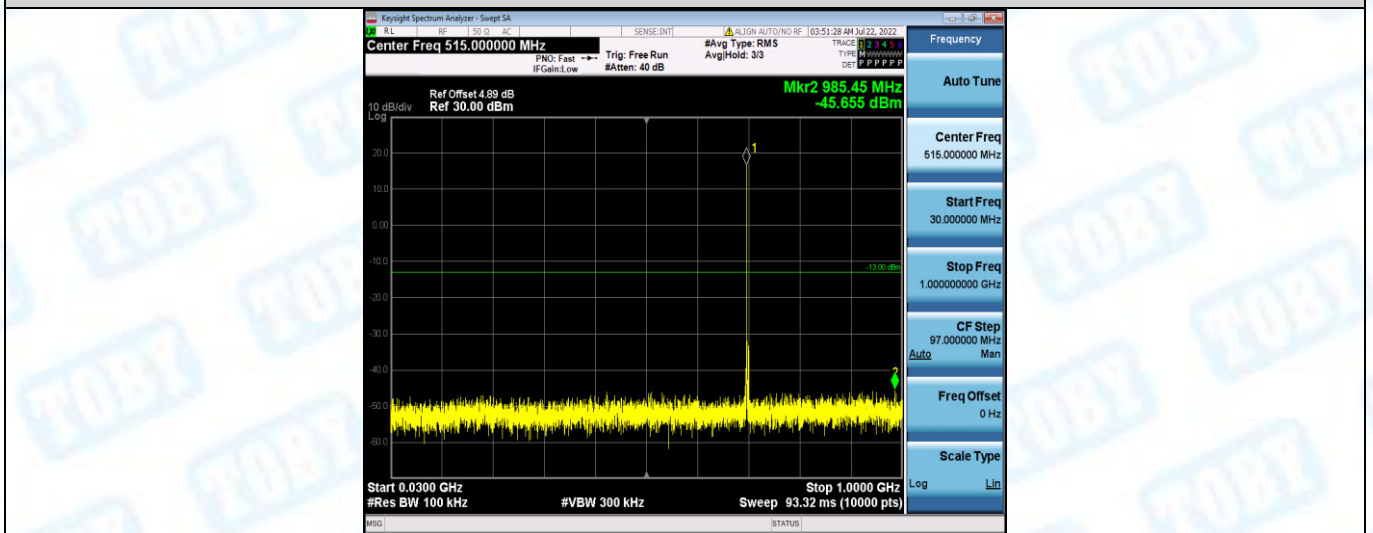

Band17-5MHz-QPSK-23755-1RB#0-Range1:30~1000MHz

Band17-5MHz-QPSK-23755-1RB#0-Range2:1000~10000MHz