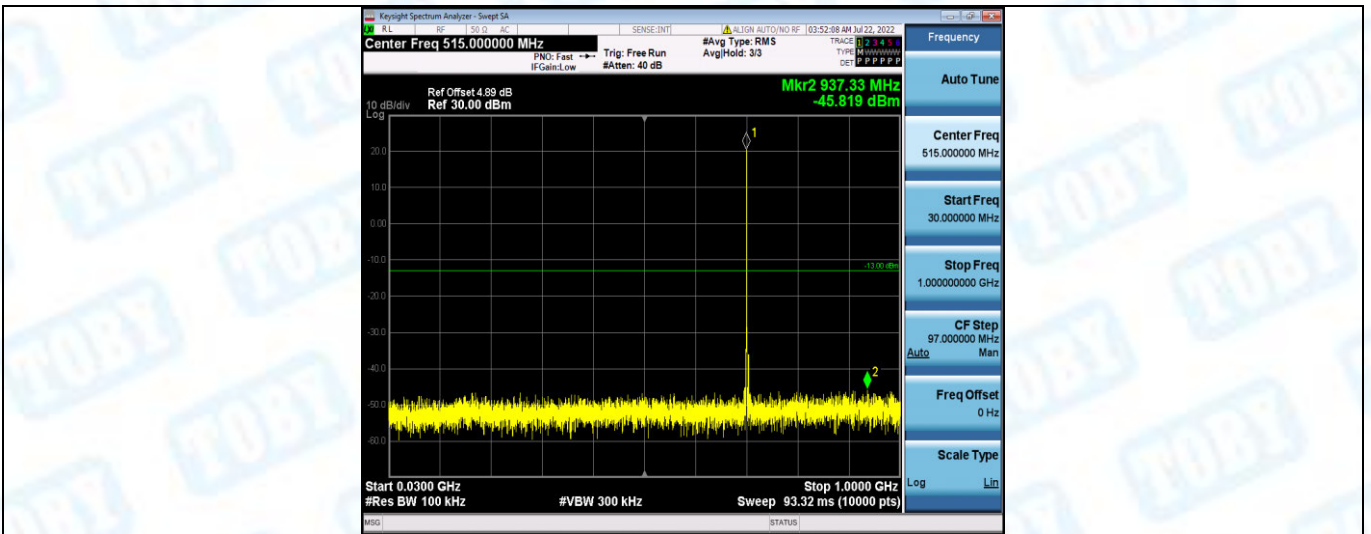

Band13-10MHz-16QAM-23230-1RB#0-Range3:1559~1610MHz

Band17-5MHz-QPSK-23755-1RB#0-Range1:30~1000MHz

Band17-5MHz-QPSK-23755-1RB#0-Range2:1000~10000MHz

Band17-5MHz-QPSK-23790-1RB#0-Range1:30~1000MHz

Band17-5MHz-QPSK-23790-1RB#0-Range2:1000~10000MHz