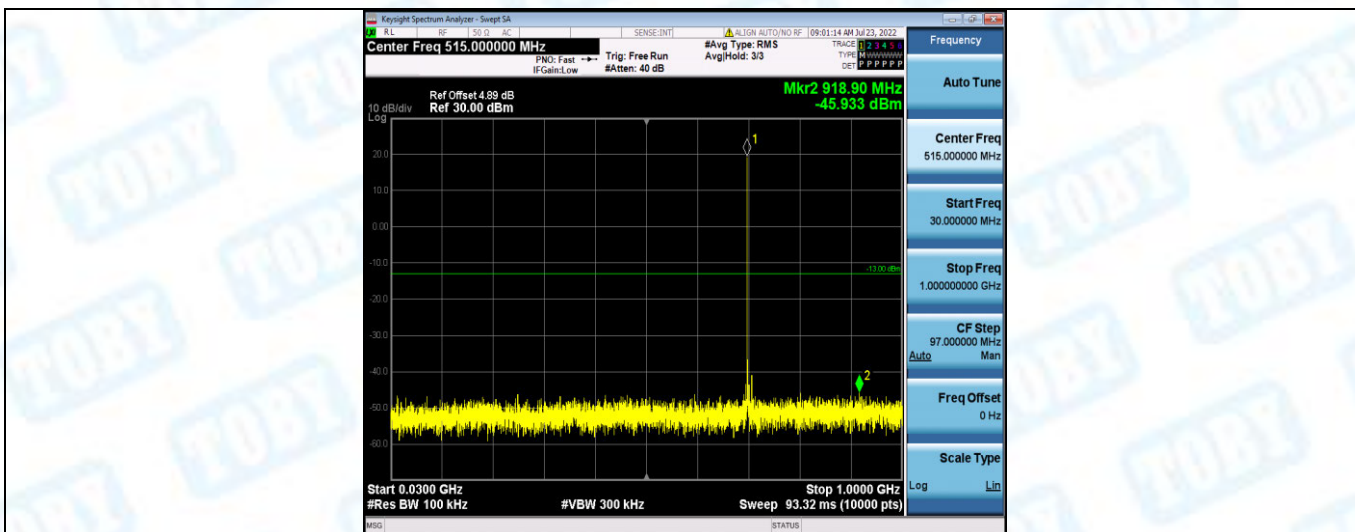

Band17-10MHz-16QAM-23790-1RB#0-Range1:30~1000MHz

Band17-10MHz-16QAM-23790-1RB#0-Range2:1000~10000MHz