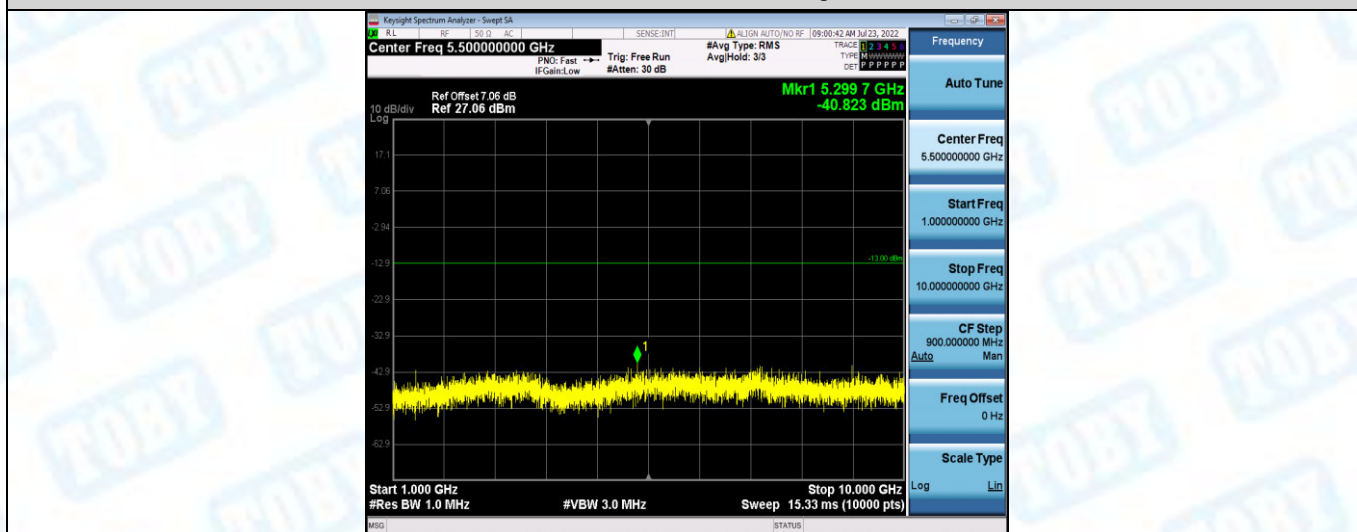

Band17-10MHz-16QAM-23780-1RB#0-Range2:1000~10000MHz

Band17-10MHz-16QAM-23790-1RB#0-Range1:30~1000MHz