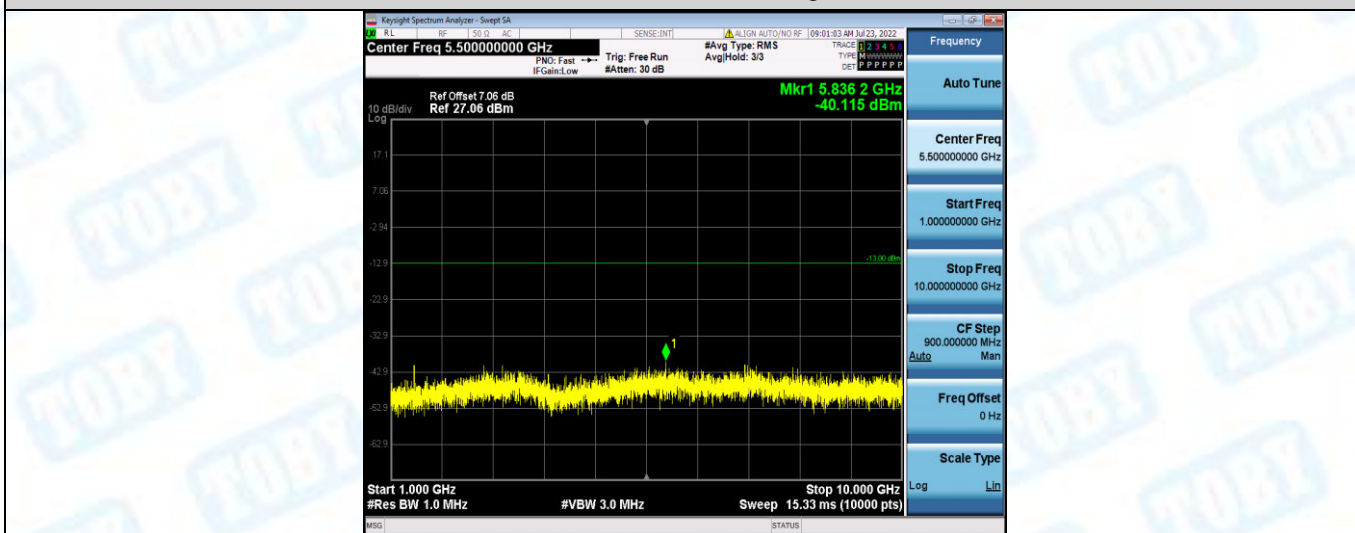

Band17-10MHz-QPSK-23790-1RB#0-Range2:1000~10000MHz

Band17-10MHz-QPSK-23800-1RB#0-Range1:30~1000MHz