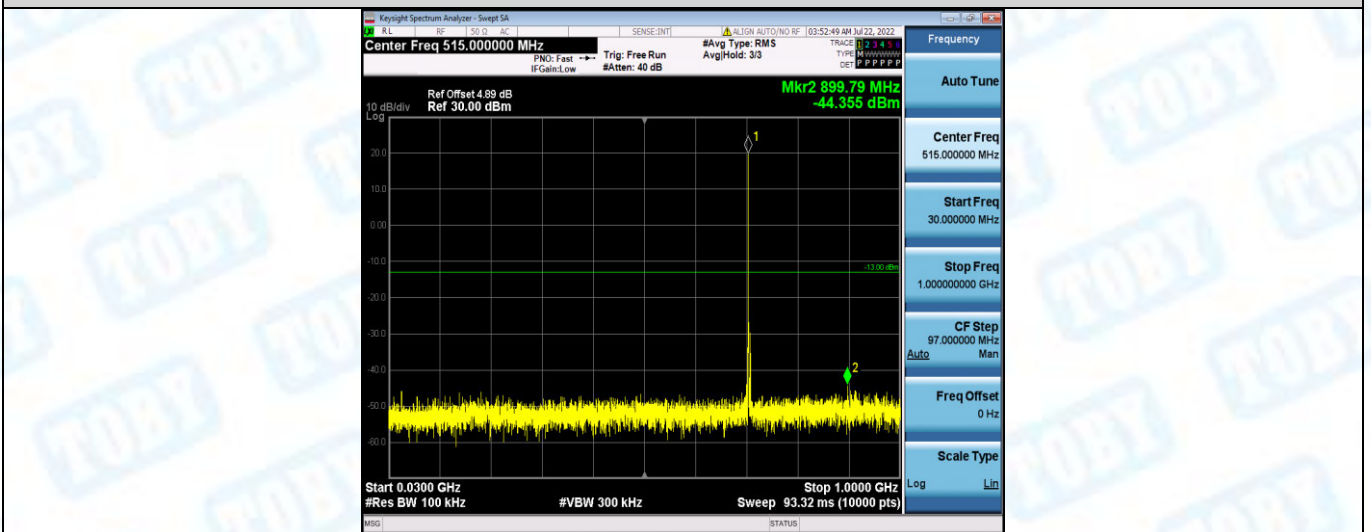

Band17-5MHz-QPSK-23825-1RB#0-Range1:30~1000MHz

Band17-5MHz-QPSK-23825-1RB#0-Range2:1000~10000MHz