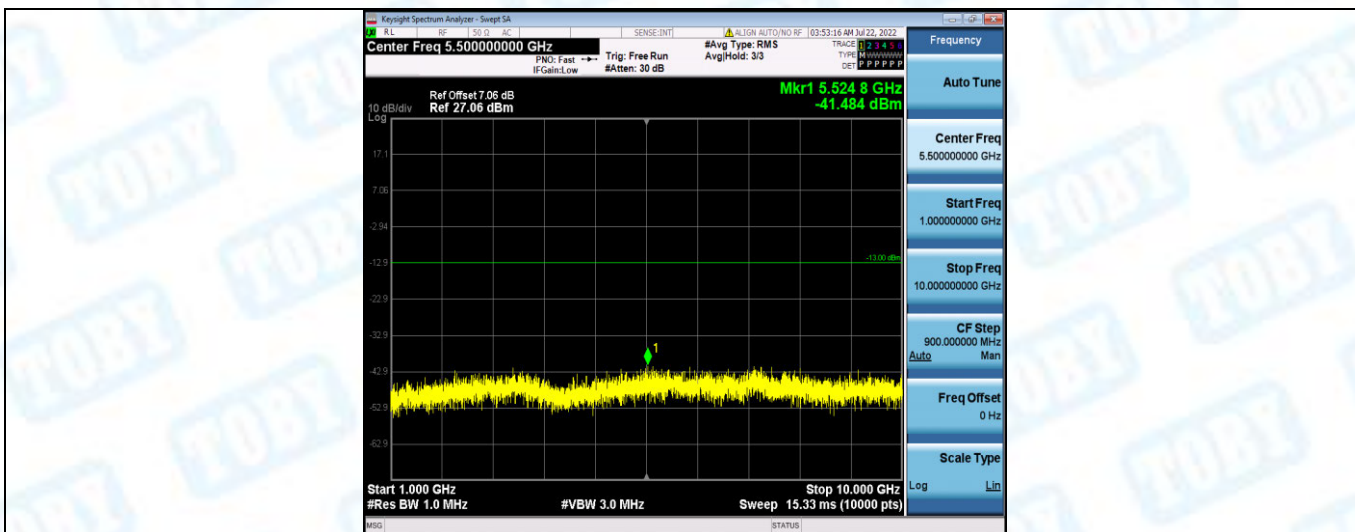

Band17-5MHz-16QAM-23825-1RB#0-Range2: 1000~10000MHz

Band17-10MHz-QPSK-23780-1RB#0-Range1:30~1000MHz