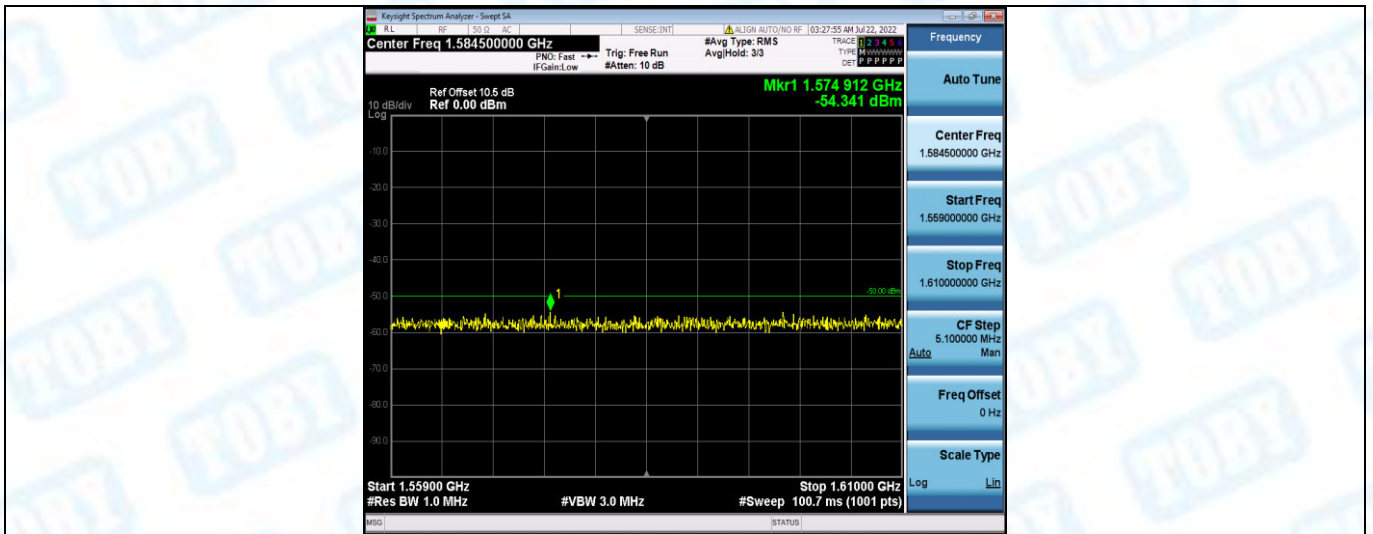

Band13-10MHz-16QAM-23230-1RB#0-Range3:1559~1610MHz

Band17-5MHz-QPSK-23755-1RB#0-Range1:30~1000MHz