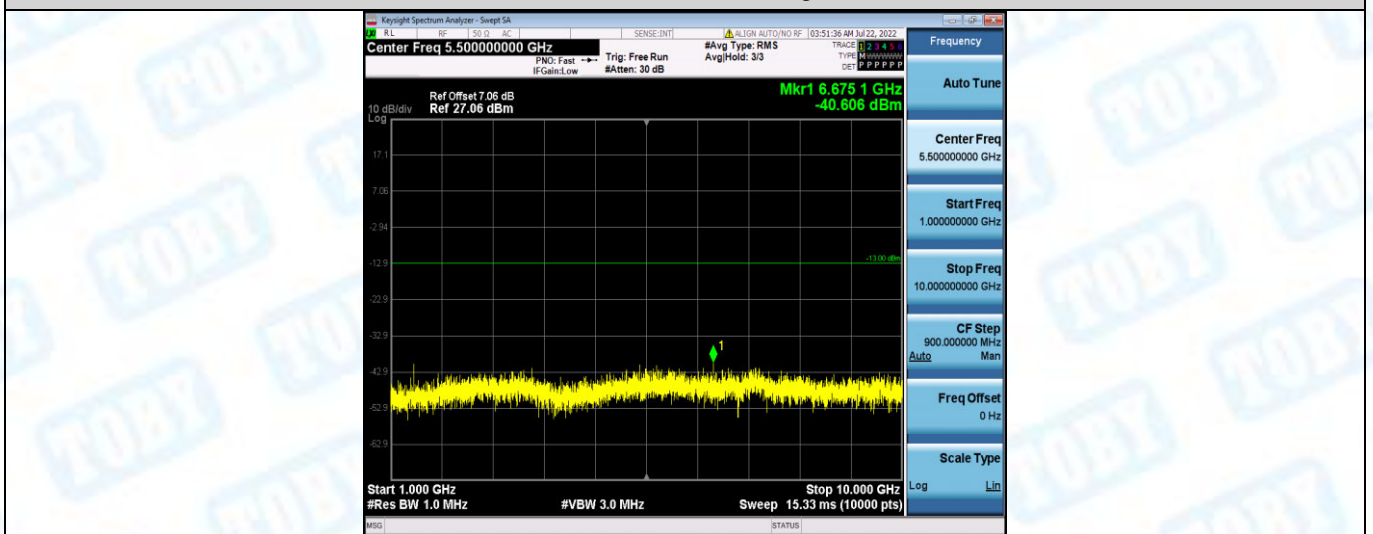

Band17-5MHz-QPSK-23755-1RB#0-Range2:1000~10000MHz

Band17-5MHz-QPSK-23790-1RB#0-Range1:30~1000MHz