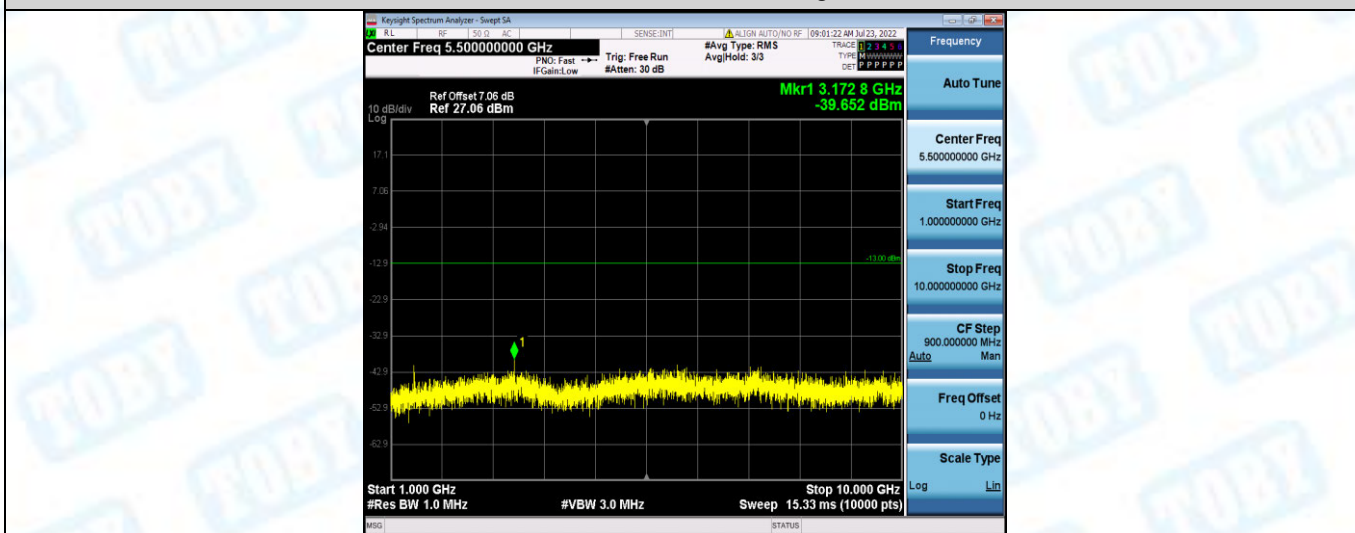

Band17-10MHz-16QAM-23790-1RB#0-Range2:1000~10000MHz

Band17-10MHz-16QAM-23800-1RB#0-Range1:30~10000MHz