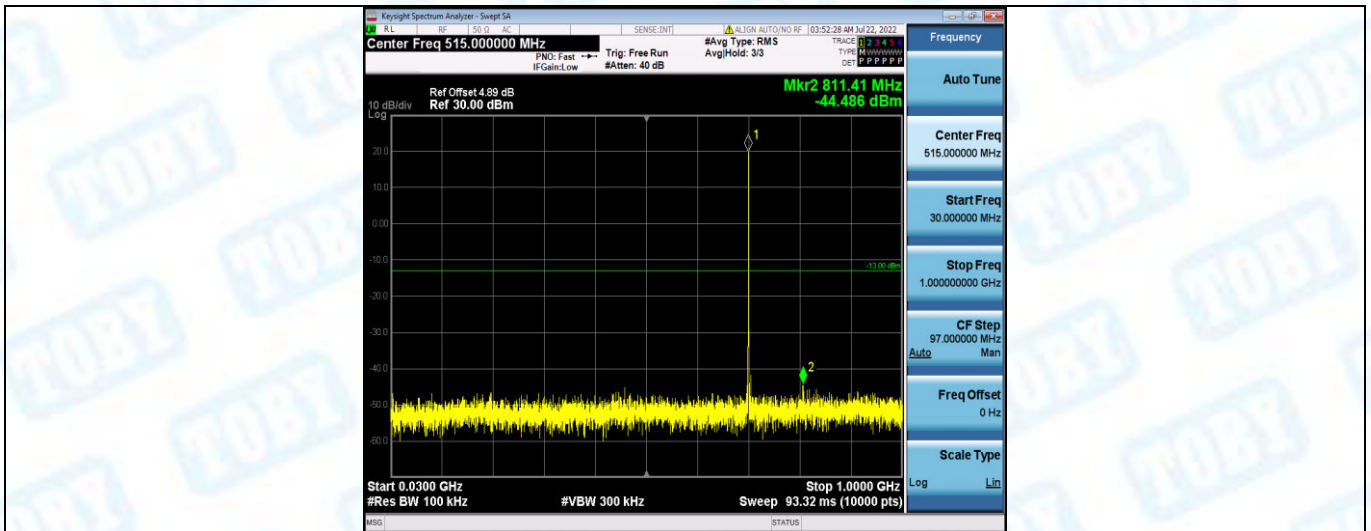

Band17-5MHz-QPSK-23825-1RB#0-Range1:30~1000MHz

Band17-5MHz-QPSK-23825-1RB#0-Range2:1000~10000MHz

Band17-5MHz-16QAM-23755-1RB#0-Range1:30~1000MHz

Band17-5MHz-16QAM-23755-1RB#0-Range2:1000~10000MHz

Band17-5MHz-16QAM-23790-1RB#0-Range1:30~1000MHz