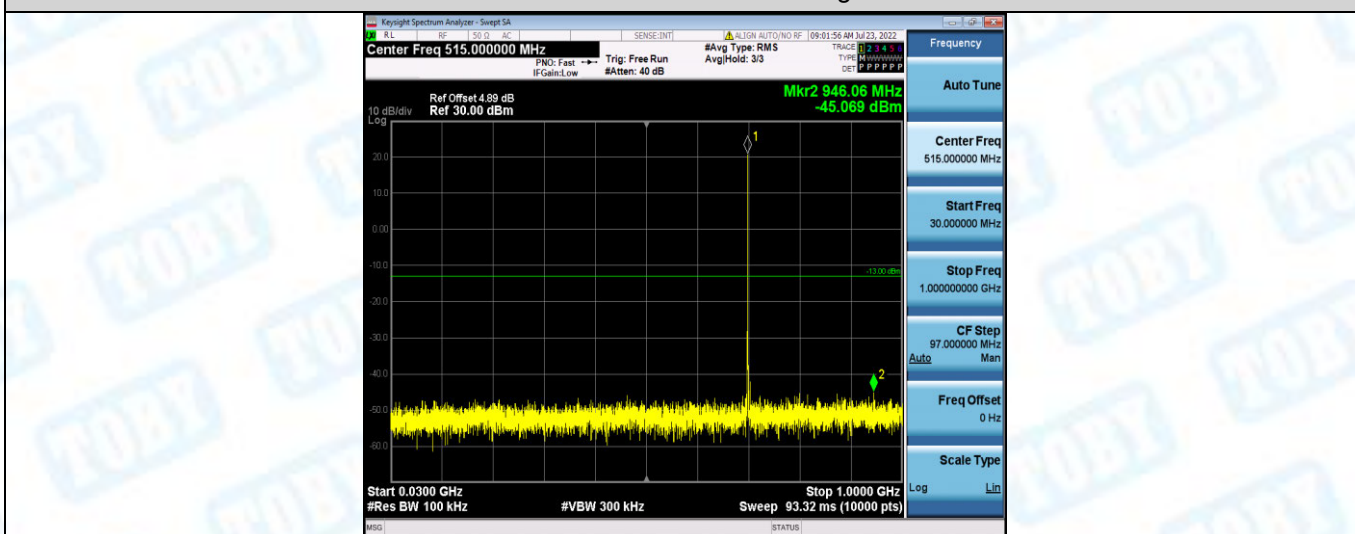

Band17-10MHz-16QAM-23780-1RB#0-Range2:1000~10000MHz

Band17-10MHz-16QAM-23790-1RB#0-Range1:30~1000MHz

Band17-10MHz-16QAM-23790-1RB#0-Range2:1000~10000MHz

Band17-10MHz-16QAM-23800-1RB#0-Range1:30~10000MHz

Band17-10MHz-16QAM-23800-1RB#0-Range2:1000~10000MHz