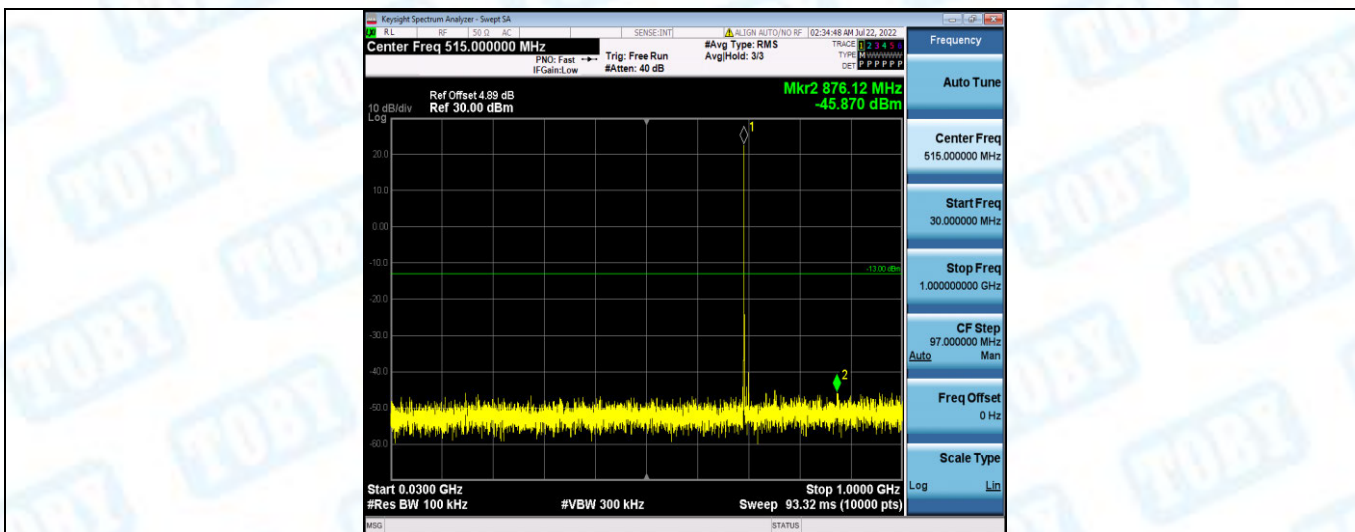

Band12-10MHz-16QAM-23060-1RB#0-Range1:30~1000MHz

Band12-10MHz-16QAM-23060-1RB#0-Range2:1000~10000MHz