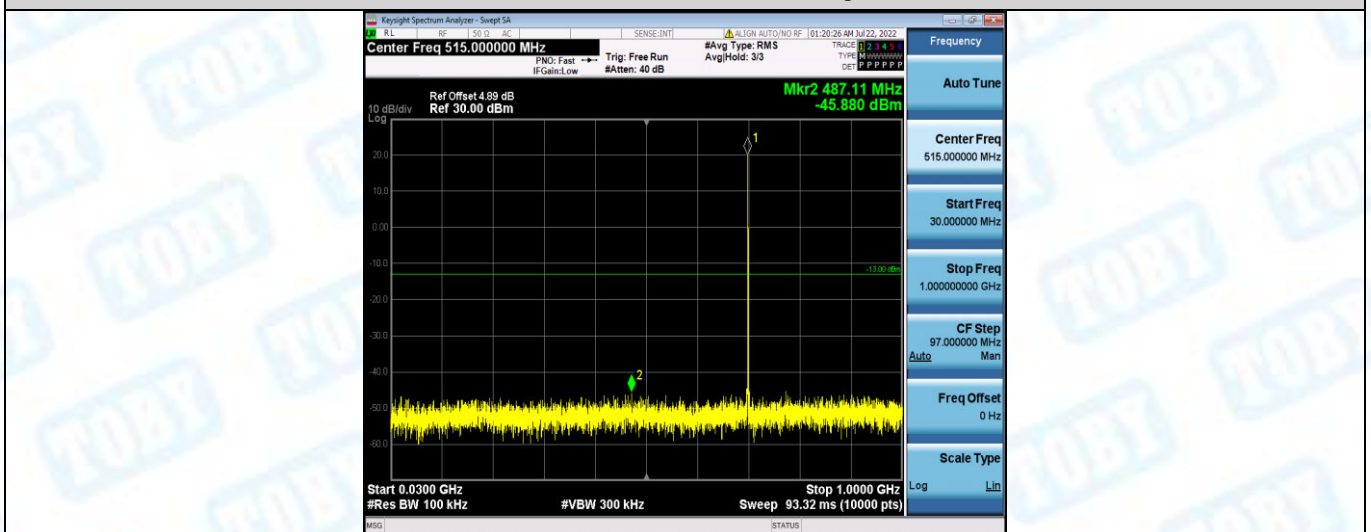

Band12-1.4MHz-16QAM-23095-1RB#0-Range1:30~1000MHz

Band12-1.4MHz-16QAM-23095-1RB#0-Range2:1000~10000MHz