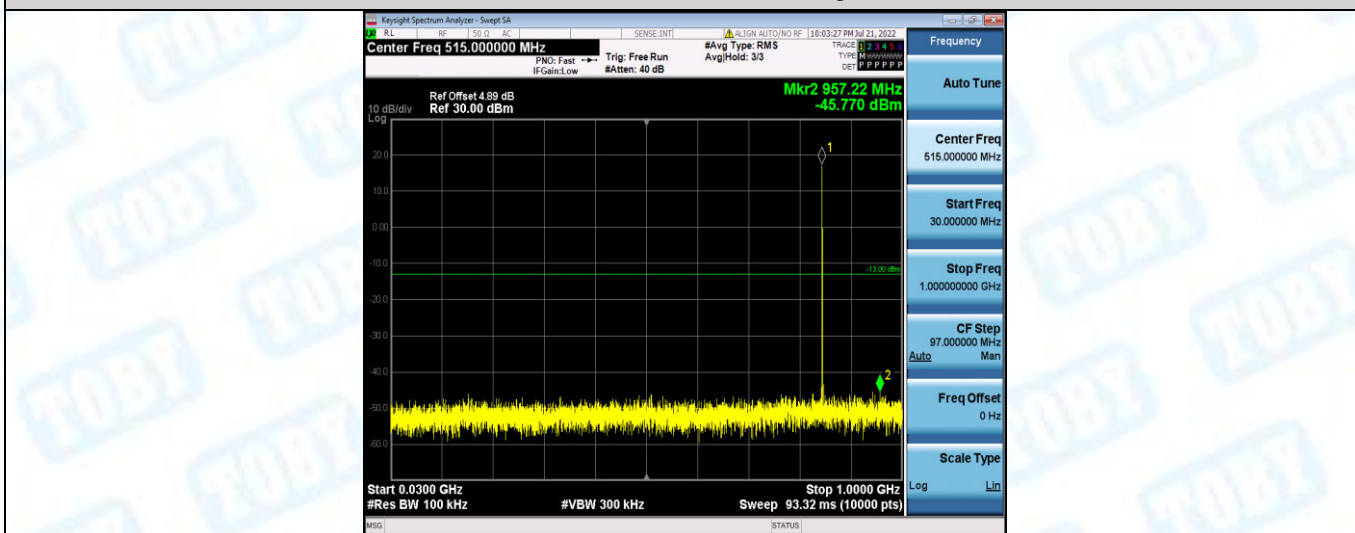

Band5-1.4MHz-16QAM-20643-1RB#0-Range1:30~1000MHz

Band5-1.4MHz-16QAM-20643-1RB#0-Range2:1000~10000MHz