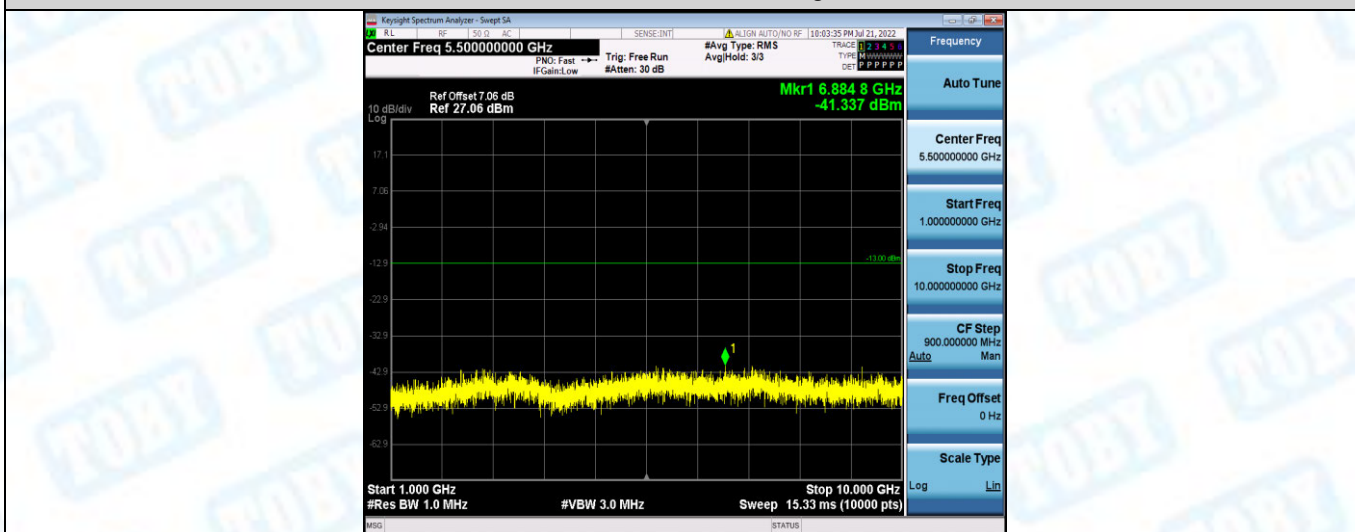

Band5-1.4MHz-16QAM-20643-1RB#0-Range2:1000~10000MHz

Band5-3MHz-QPSK-20415-1RB#0-Range1:30~1000MHz