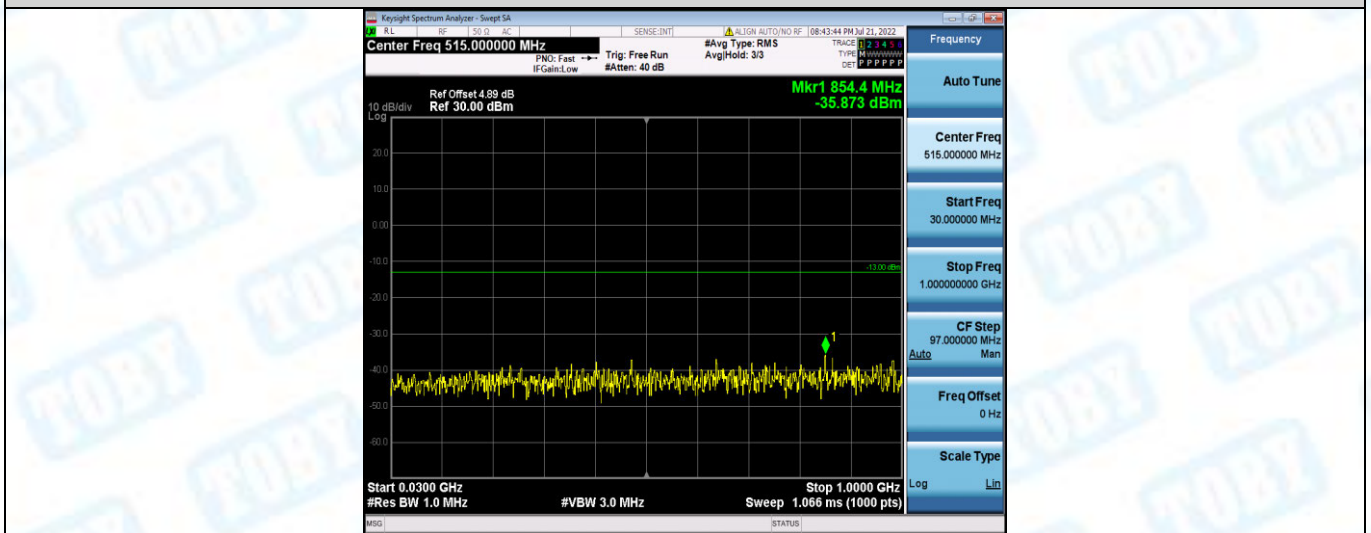

Band4-15MHz-16QAM-20325-1RB#0-Range1:30~1000MHz

Band4-15MHz-16QAM-20325-1RB#0-Range2:1000~20000MHz