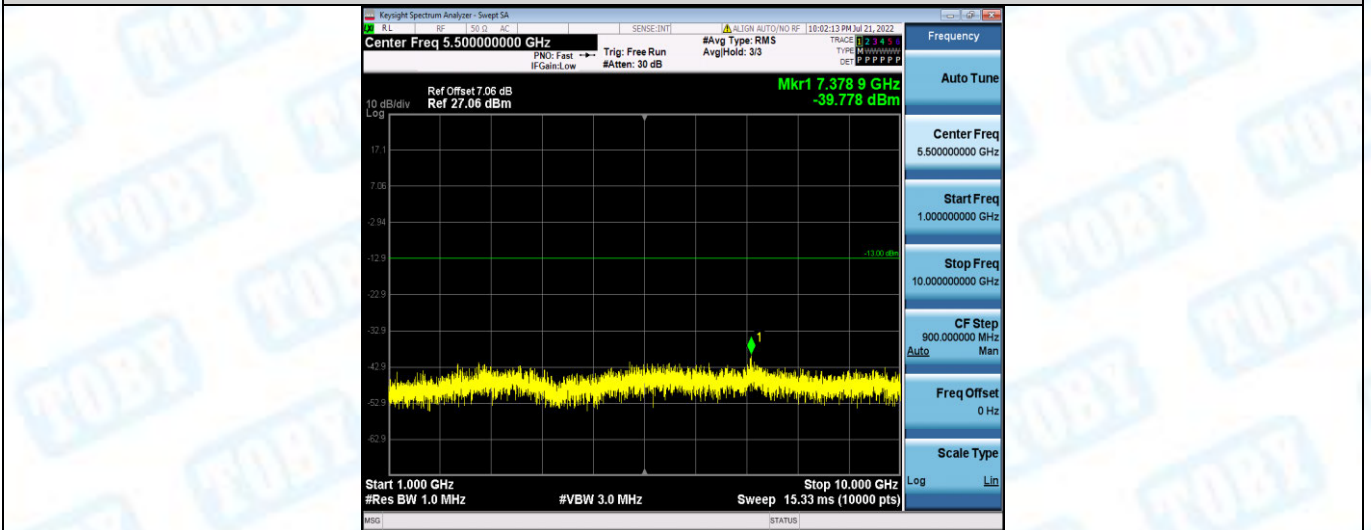

Band5-1.4MHz-QPSK-20643-1RB#0-Range1:30~1000MHz

Band5-1.4MHz-QPSK-20643-1RB#0-Range2:1000~10000MHz

Band5-1.4MHz-16QAM-20407-1RB#0-Range1:30~1000MHz

Band5-1.4MHz-16QAM-20407-1RB#0-Range2:1000~10000MHz

Band5-1.4MHz-16QAM-20525-1RB#0-Range1:30~10000MHz