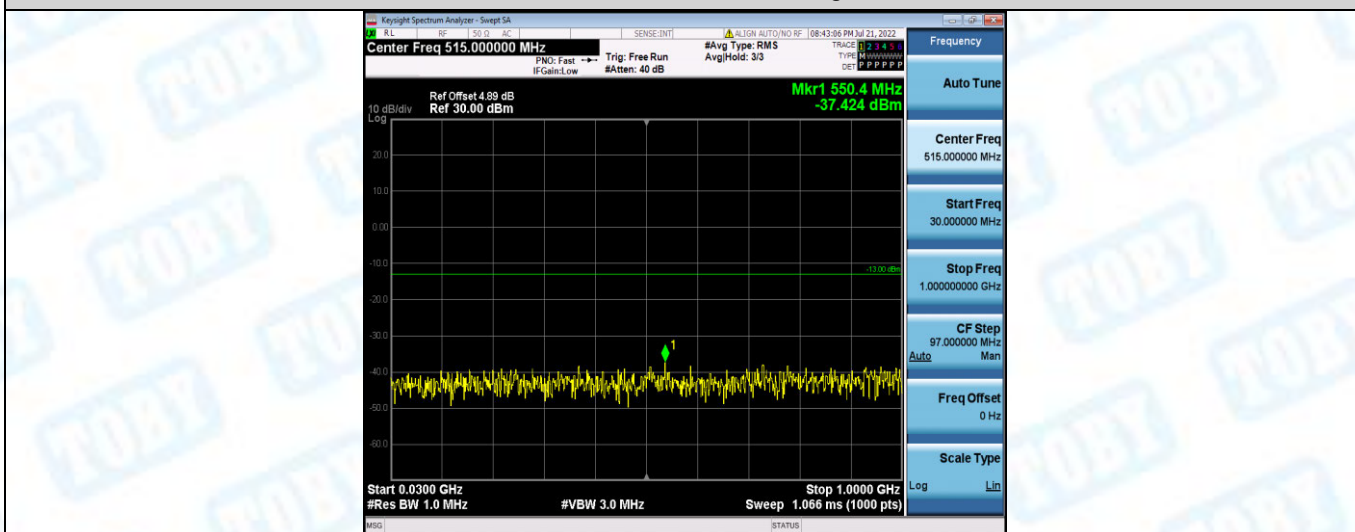

Band4-15MHz-16QAM-20175-1RB#0-Range1:30~1000MHz

Band4-15MHz-16QAM-20175-1RB#0-Range2: 1000~20000MHz