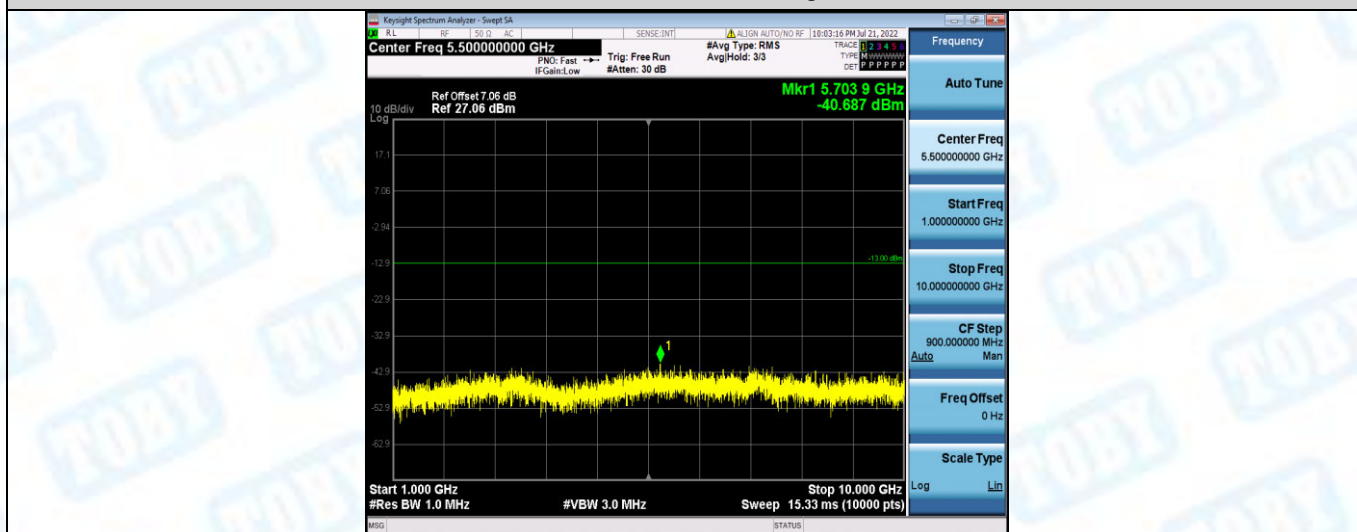

Band5-1.4MHz-QPSK-20643-1RB#0-Range2:1000~10000MHz

Band5-1.4MHz-16QAM-20407-1RB#0-Range1:30~1000MHz