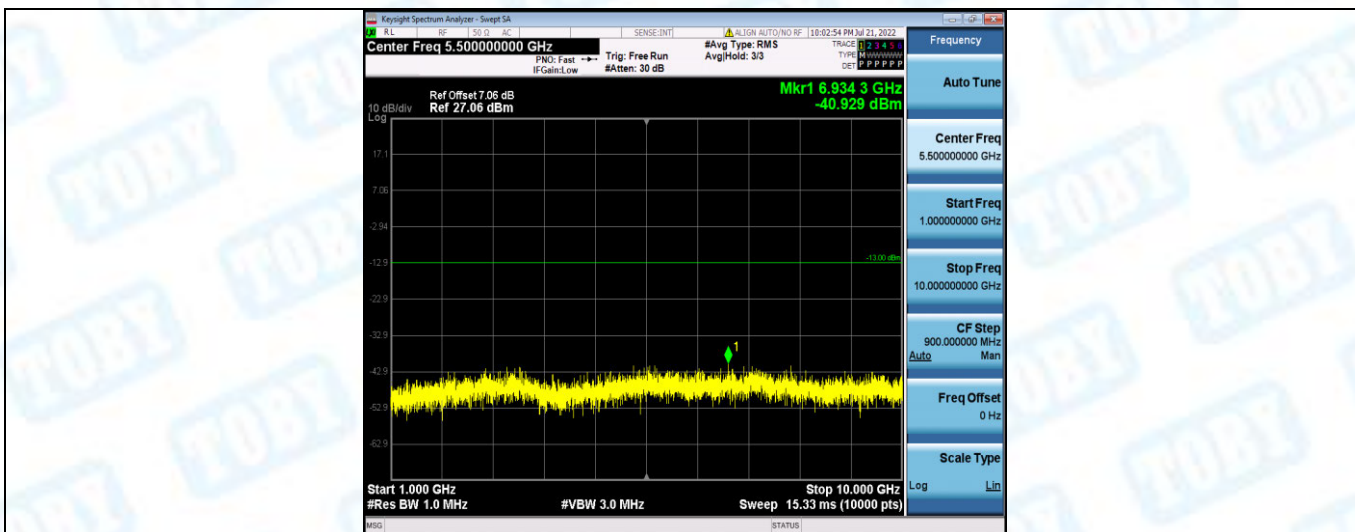

Band5-1.4MHz-16QAM-20525-1RB#0-Range2:1000~10000MHz

Band5-1.4MHz-16QAM-20643-1RB#0-Range1:30~1000MHz