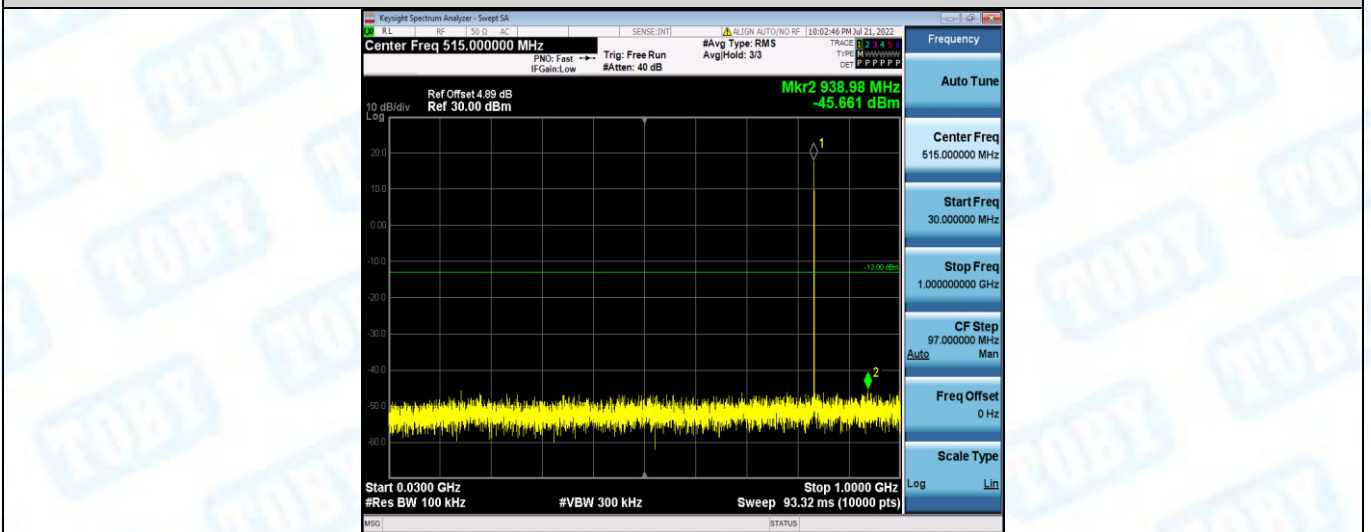

Band5-1.4MHz-QPSK-20643-1RB#0-Range1:30~1000MHz

Band5-1.4MHz-QPSK-20643-1RB#0-Range2:1000~10000MHz

Band5-1.4MHz-16QAM-20407-1RB#0-Range1:30~1000MHz

Band5-1.4MHz-16QAM-20407-1RB#0-Range2:1000~10000MHz

Band5-1.4MHz-16QAM-20525-1RB#0-Range1:30~10000MHz