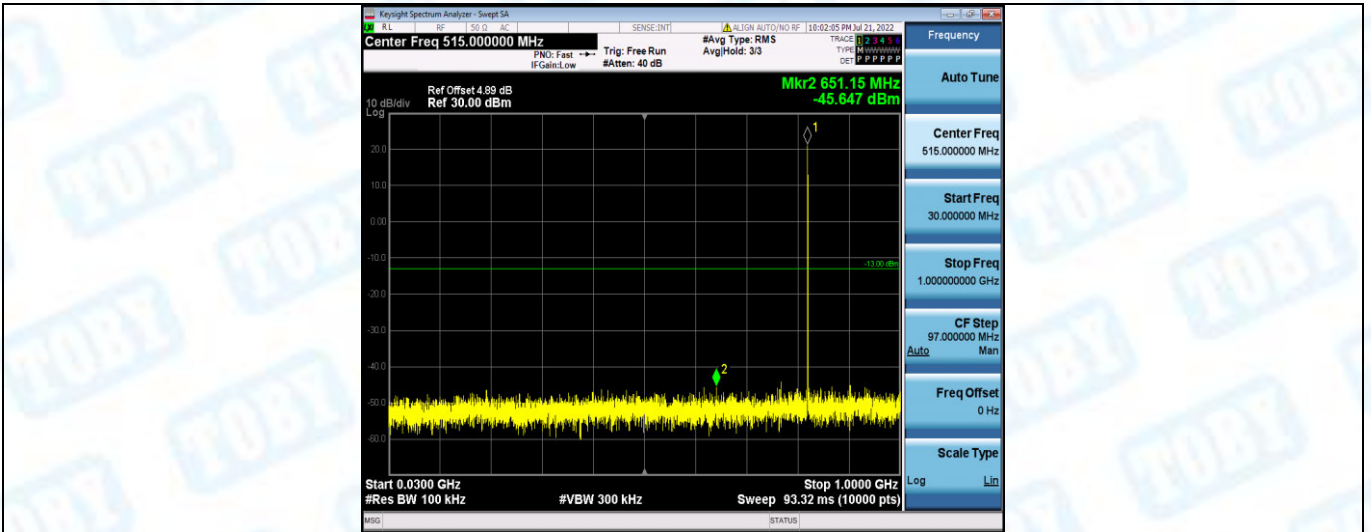

Band5-1.4MHz-16QAM-20407-1RB#0-Range1:30~1000MHz

Band5-1.4MHz-16QAM-20407-1RB#0-Range2:1000~10000MHz