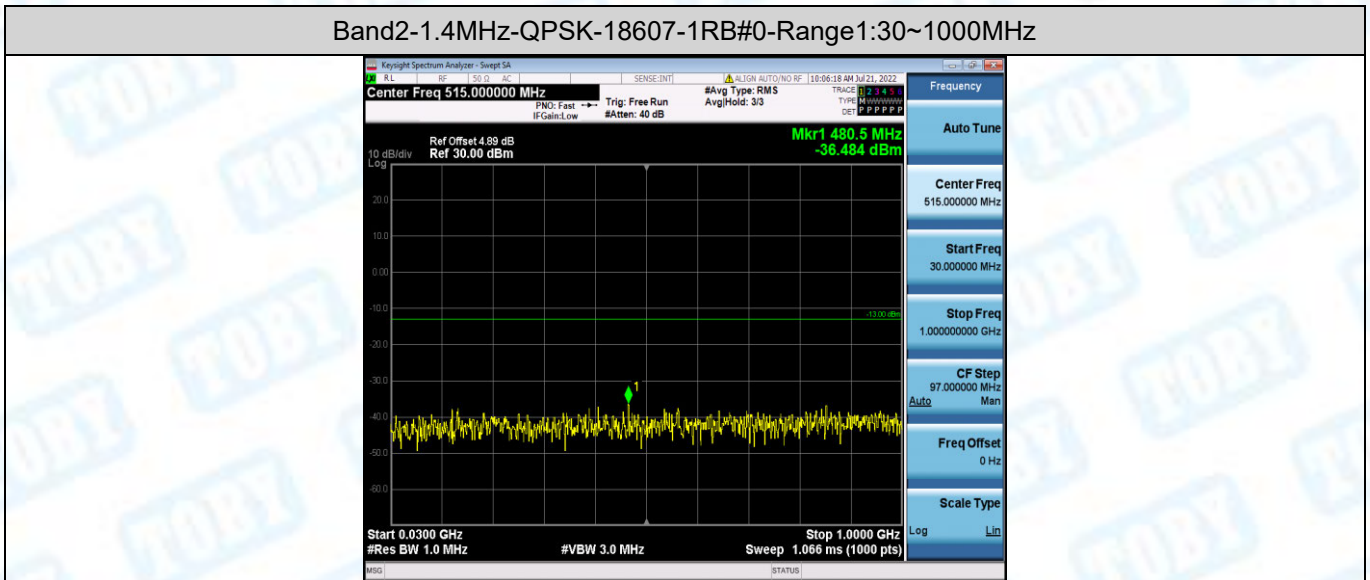

Test Graphs

Band2-1.4MHz-QPSK-18607-1RB#0-Range1:30~1000MHz