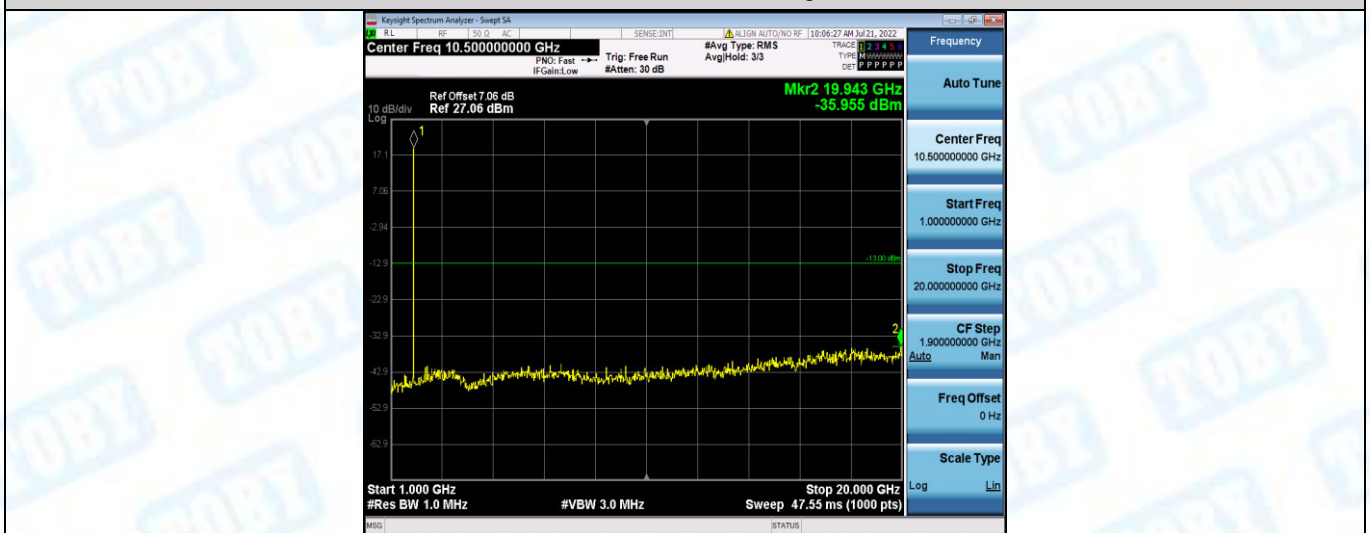

Band2-1.4MHz-QPSK-18607-1RB#0-Range2:1000~20000MHz