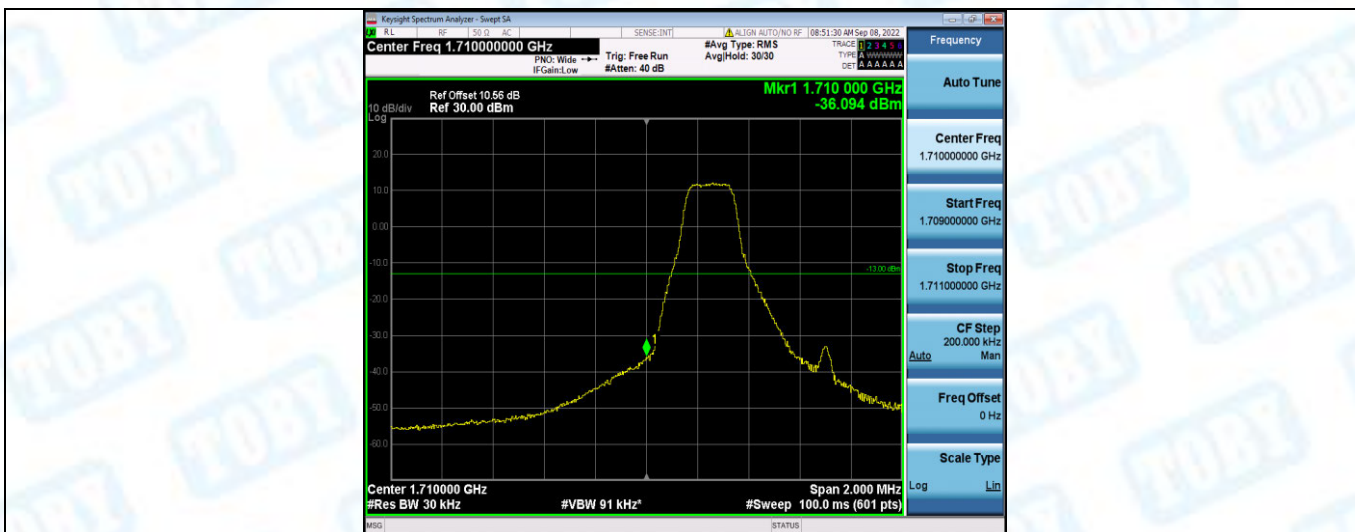

Band66-1.4MHz-QPSK-131979-6RB#0

Band66-1.4MHz-QPSK-132665-1RB#0

Band66-1.4MHz-QPSK-132665-1RB#5

Band66-1.4MHz-QPSK-132665-6RB#0

Band66-1.4MHz-16QAM-131979-1RB#0

Band66-1.4MHz-16QAM-131979-1RB#5

Band66-1.4MHz-16QAM-131979-6RB#0