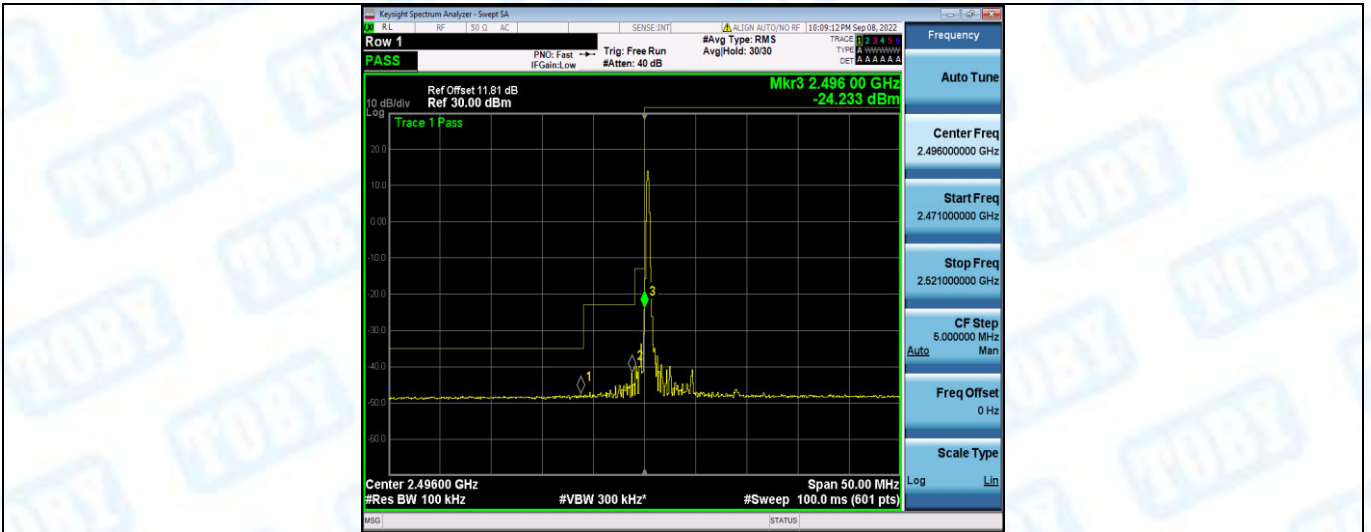

Band41-5MHz-16QAM-39675-1RB#0

Band41-5MHz-16QAM-39675-1RB#24