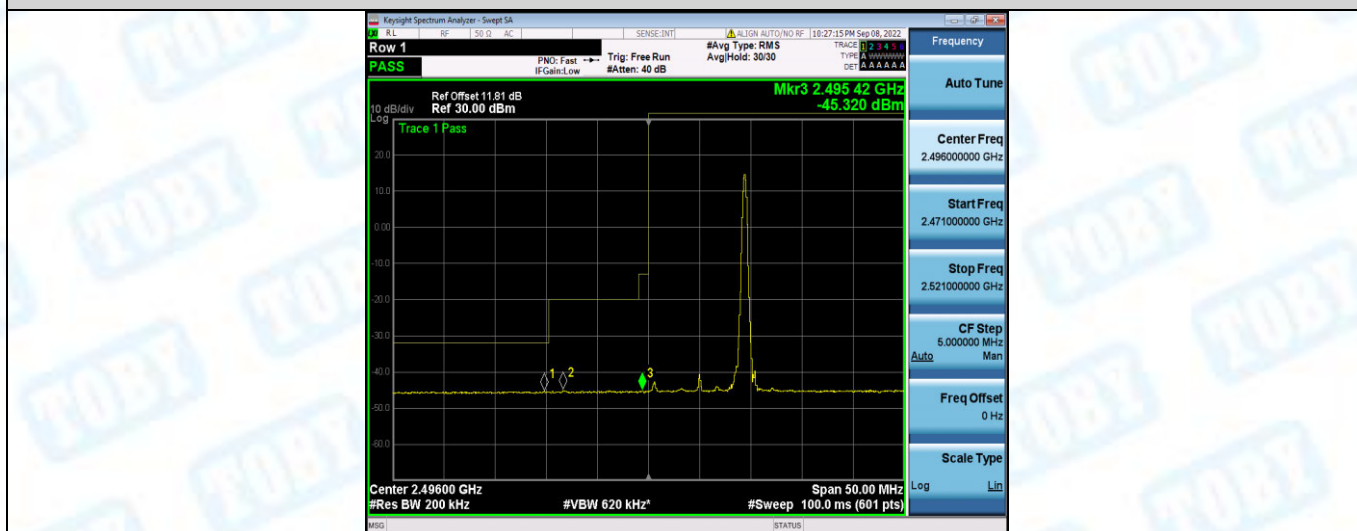

Band41-10MHz-16QAM-39700-1RB#49

Band41-10MHz-16QAM-39700-50RB#0