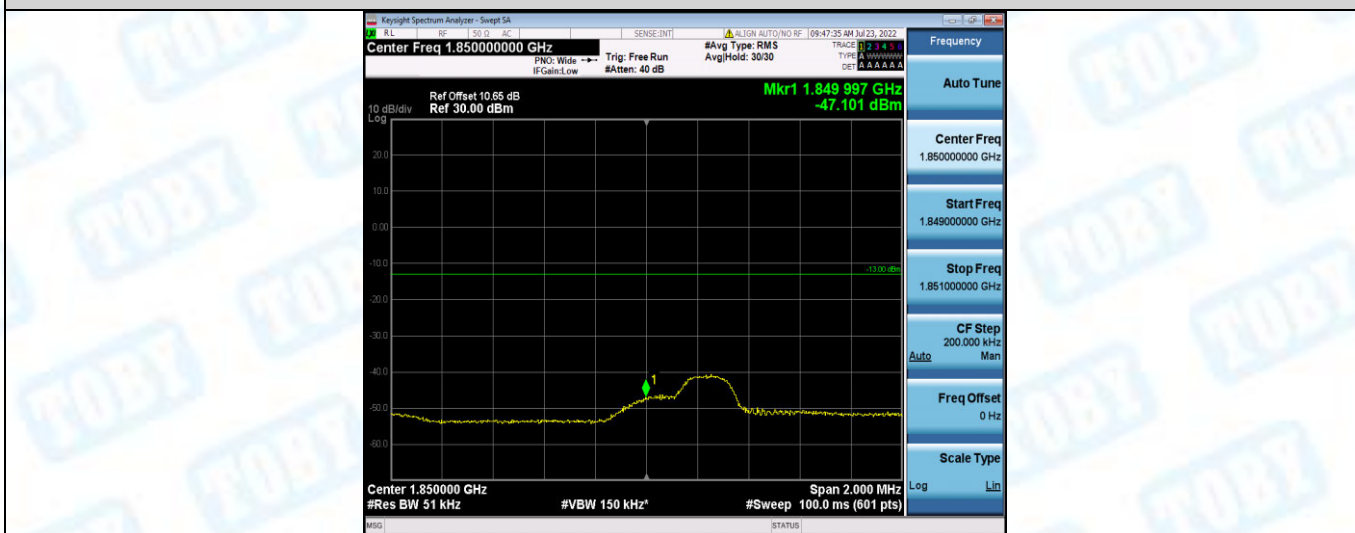

Band25-3MHz-QPSK-26055-1RB#14

Band25-3MHz-QPSK-26055-15RB#0