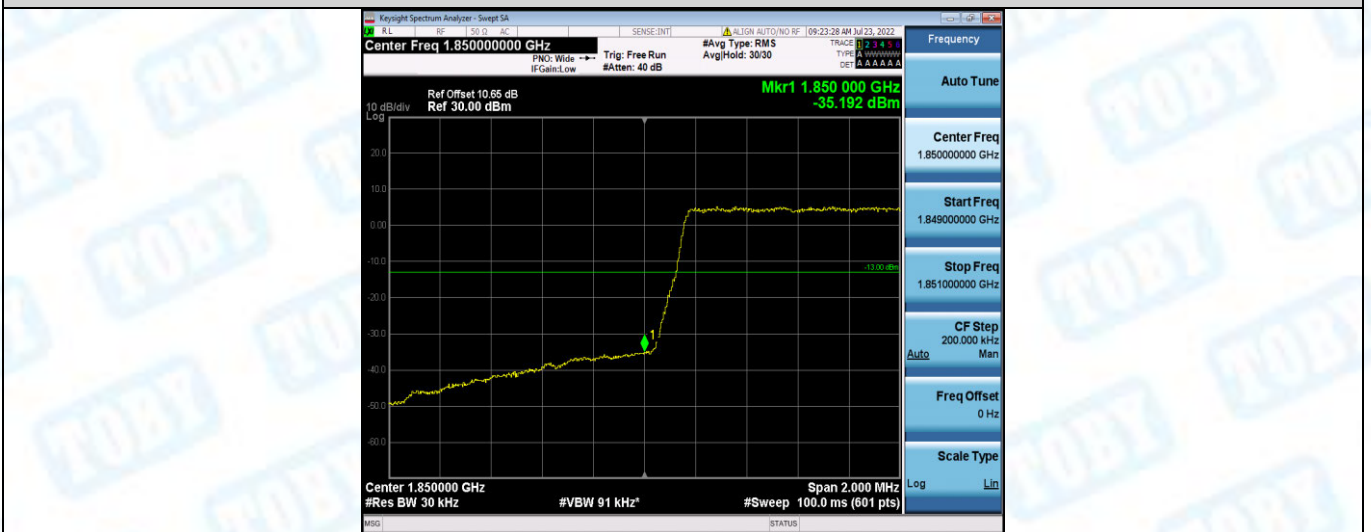

Band25-1.4MHz-QPSK-26683-6RB#0

Band25-1.4MHz-16QAM-26047-1RB#0

Band25-1.4MHz-16QAM-26047-1RB#5

Band25-1.4MHz-16QAM-26047-6RB#0

Band25-1.4MHz-16QAM-26683-1RB#0

Band25-1.4MHz-16QAM-26683-1RB#5

Band25-1.4MHz-16QAM-26683-6RB#0