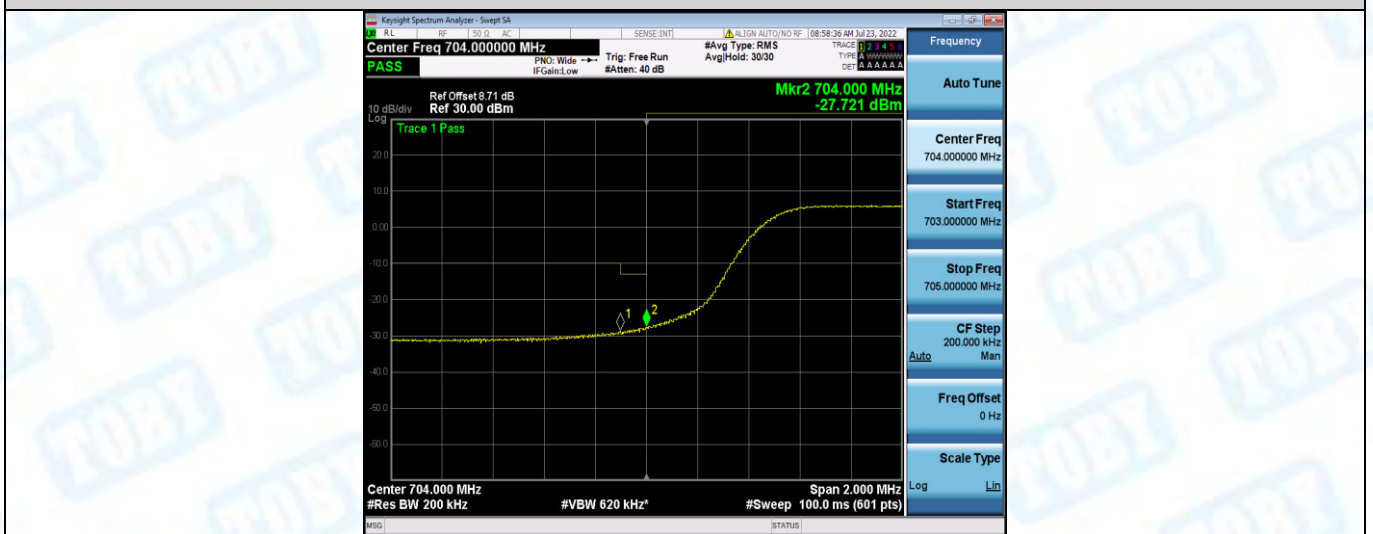

Band17-10MHz-QPSK-23800-1RB#0

Band17-10MHz-QPSK-23800-1RB#49

Band17-10MHz-QPSK-23800-50RB#0

Band17-10MHz-16QAM-23780-1RB#0

Band17-10MHz-16QAM-23780-1RB#49

Band17-10MHz-16QAM-23780-50RB#0

Band17-10MHz-16QAM-23800-1RB#0