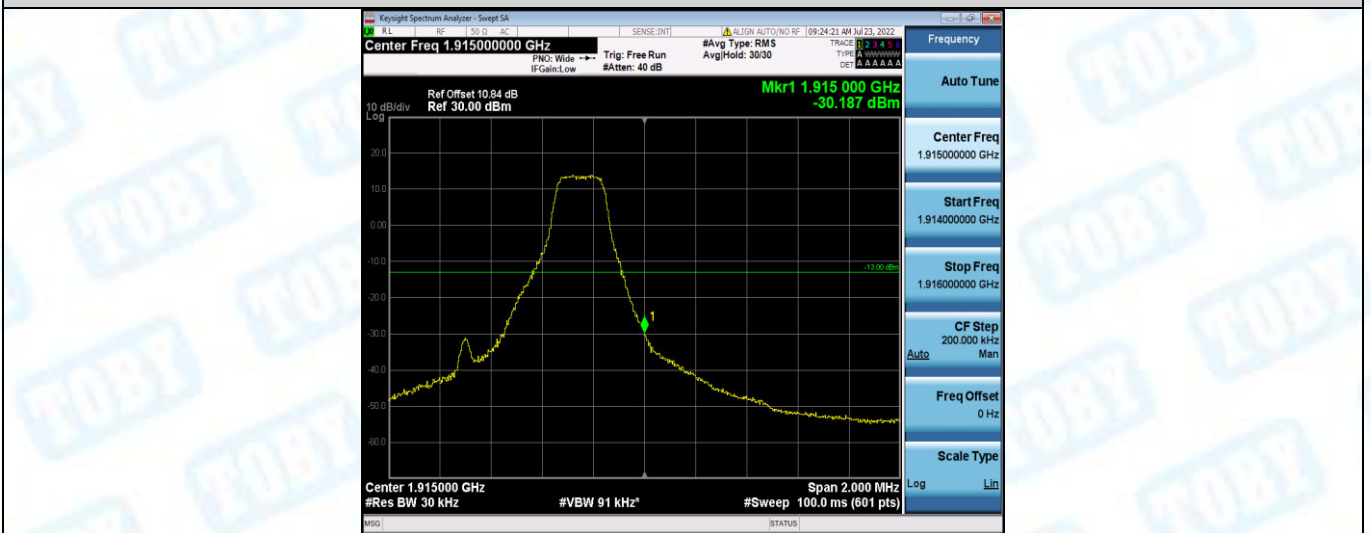

Band25-1.4MHz-QPSK-26683-6RB#0

Band25-1.4MHz-16QAM-26047-1RB#0

Band25-1.4MHz-16QAM-26047-1RB#5

Band25-1.4MHz-16QAM-26047-6RB#0

Band25-1.4MHz-16QAM-26683-1RB#0

Band25-1.4MHz-16QAM-26683-1RB#5

Band25-1.4MHz-16QAM-26683-6RB#0