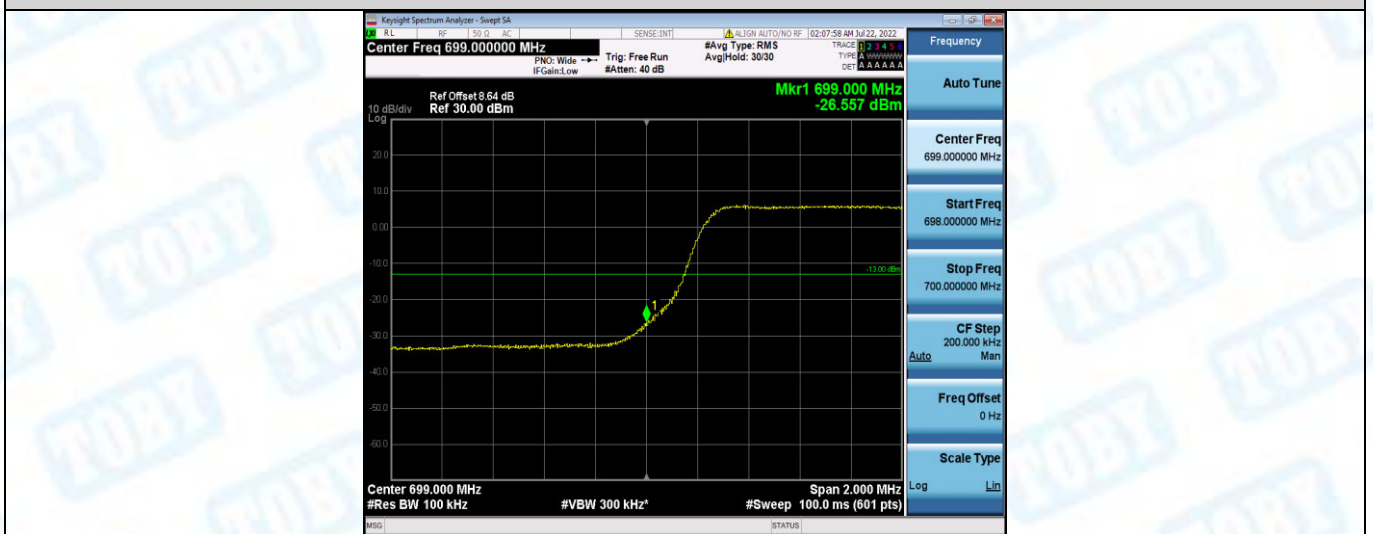

Band12-5MHz-QPSK-23035-25RB#0

Band12-5MHz-QPSK-23155-1RB#0

Band12-5MHz-QPSK-23155-1RB#24

Band12-5MHz-QPSK-23155-25RB#0

Band12-5MHz-16QAM-23035-1RB#0

Band12-5MHz-16QAM-23035-1RB#24

Band12-5MHz-16QAM-23035-25RB#0