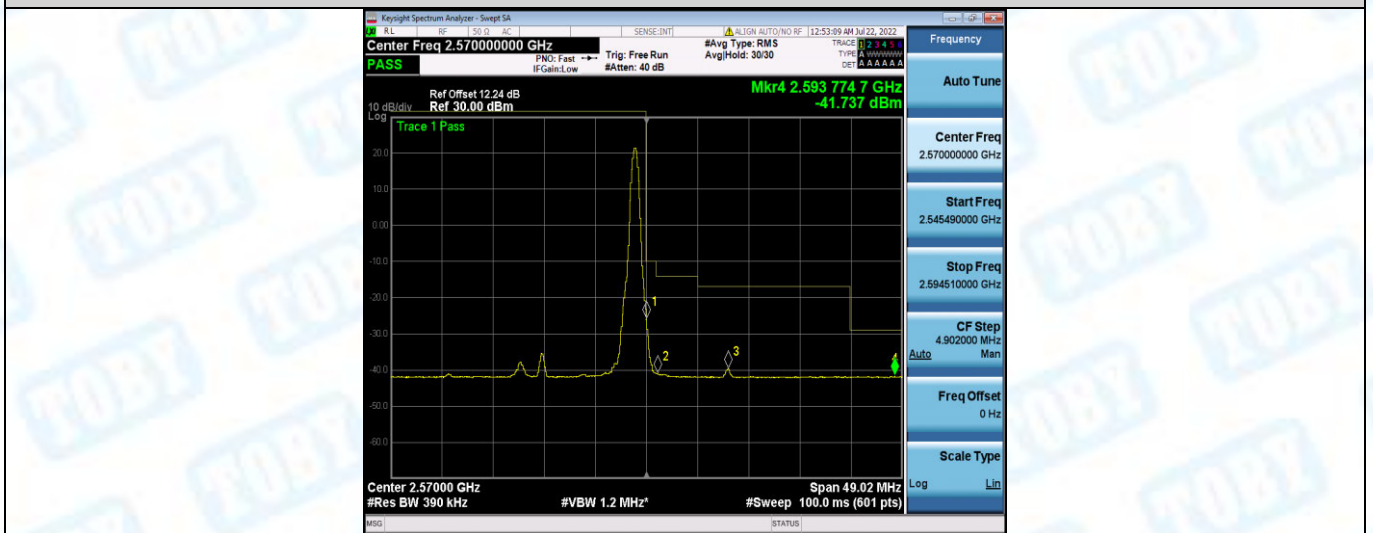

Band7-20MHz-QPSK-21350-1RB#99

Band7-20MHz-QPSK-21350-100RB#0