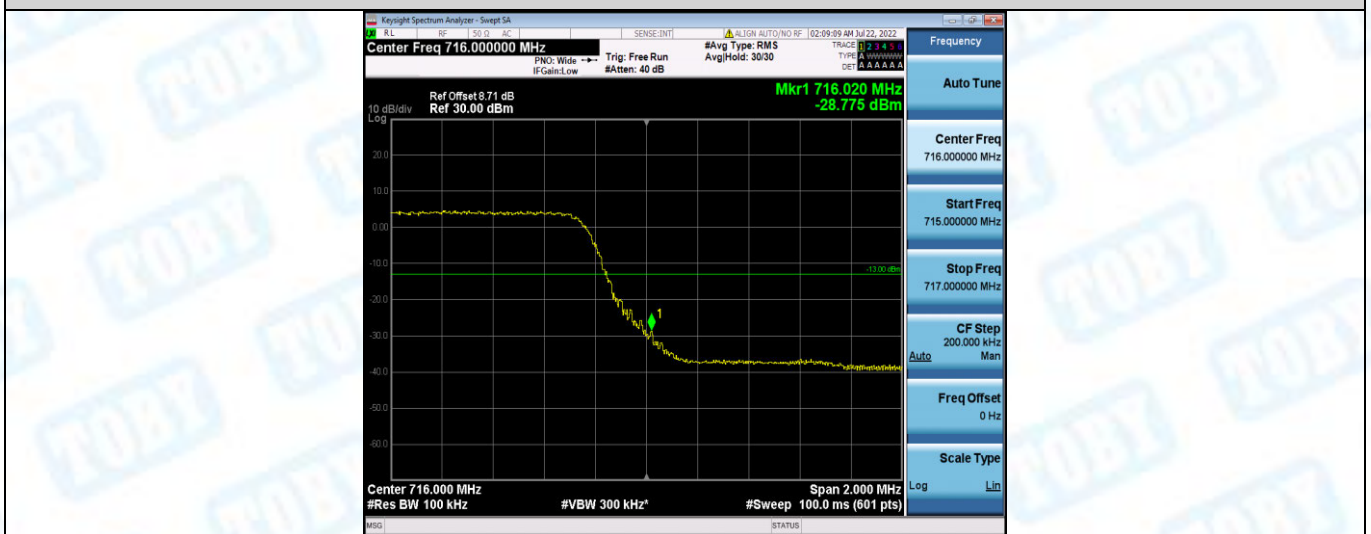

Band12-5MHz-16QAM-23155-25RB#0

Band12-10MHz-QPSK-23060-1RB#0