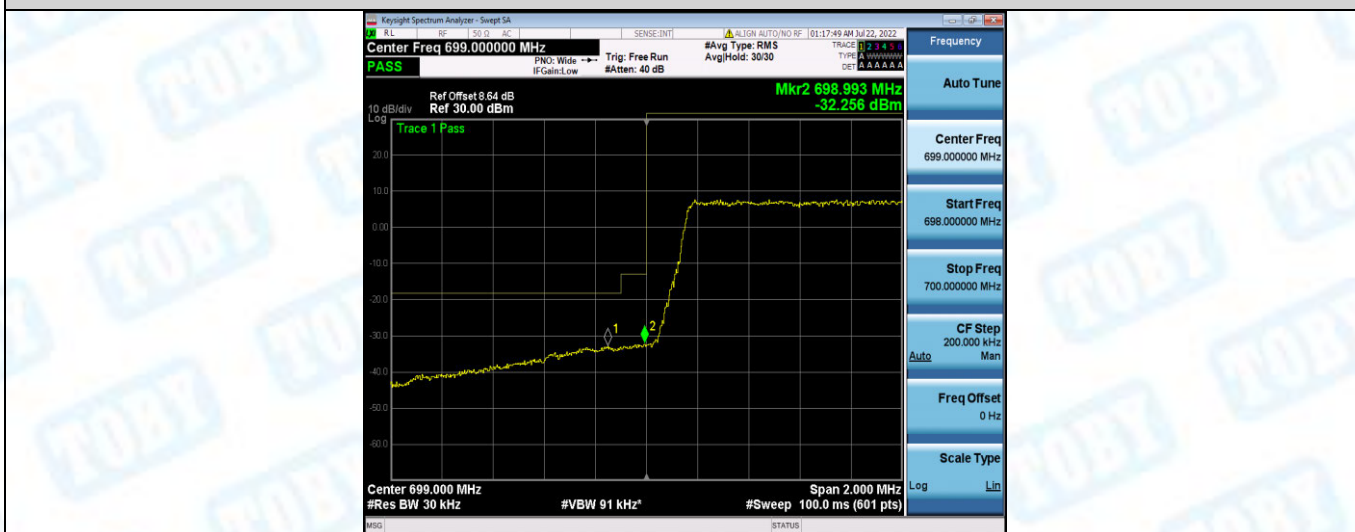

Band12-1.4MHz-QPSK-23173-6RB#0

Band12-1.4MHz-16QAM-23017-1RB#0

Band12-1.4MHz-16QAM-23017-1RB#5

Band12-1.4MHz-16QAM-23017-6RB#0

Band12-1.4MHz-16QAM-23173-1RB#0

Band12-1.4MHz-16QAM-23173-1RB#5

Band12-1.4MHz-16QAM-23173-6RB#0